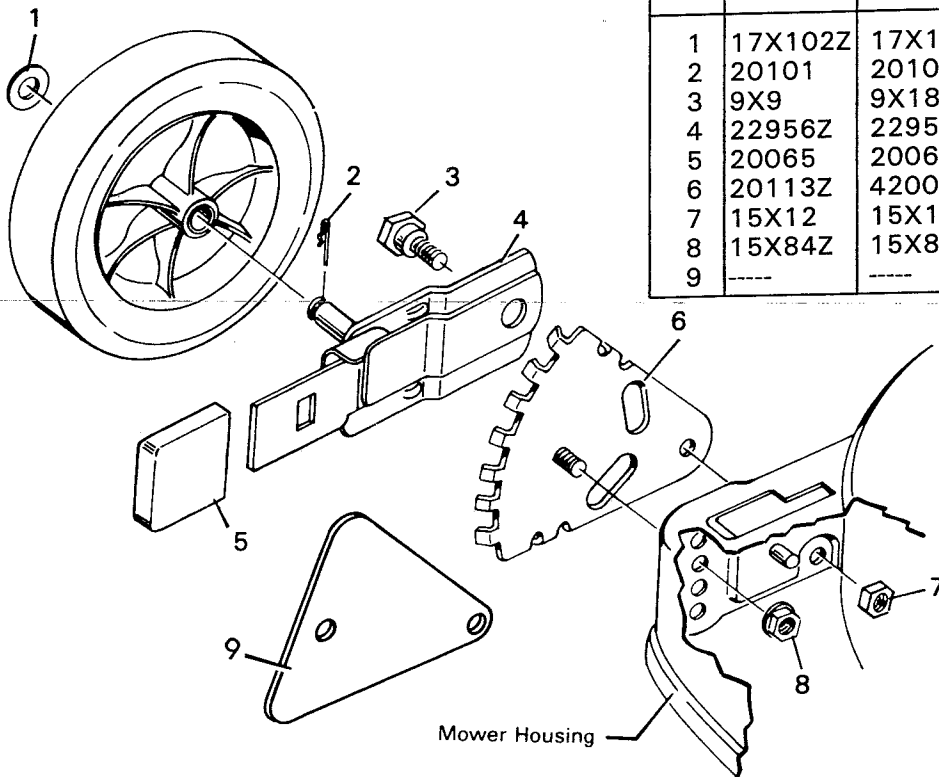

**MODEL 82-22130 22" DELUXE  
ROTARY MOWER**

D-3064

D-3009

Key No.	Model 82-22130 Part No.	Description	Key No.	Model 82-22130 Part No.	Description
1	-----	Engine	21	15X82	Hex Nut 1/4" - 20
3	20062	Woodruff Key	22	22115	Hub Cap
4	70041	Housing Assembly	23	400246	Wheel Adjuster Assembly*
5	19X8	Shakeproof Washer	24	22495	Wheel & Tire - Ball Bearing
6	20103	Engine Bolt	25	22338	Engine Shroud
8	20050	Blade Adapter	26	26X159	Screw # 8 Type A
9	20046	Blade	27	22334	Shroud Insert
10	17X137Z	Washer	31	26X185	Screw
12	1X68	Blade Adapter Bolt 3/8" - 24 1-1/2 (Minimum Thread 1")	32	20247C	Upper Handle
13	22352	Chute Deflector	33	400167	Control & Cable
14	166X5	Torsion Spring	34	3X97Z	Bolt
15	22326Z	Pivot Pin	35	15X66	Keps Nut
16	28X42	Push-On-Cap	36	22550	Cable Clip
17	407020	Rear Guard	37	20191C	Lower Handle Assembly
18	20199Z	Folding Handle Brkt. L.H.	38	20266	Handle Knob
19	20198Z	Folding Handle Brkt. R.H.	39	20129Z	Contour Bolt
20	1X38	Hex Bolt 1/4-20X5/8"	40	17X46Z	Washer
				22469	Parts Bag Assembly
				F-5612	Owners Manual

\*Note: See page 18 for Wheel Adjuster Replacement Parts.

**DELUXE WHEEL ADJUSTER ASSEMBLY**  
**MODEL 400246 - SIDE BAGGER**  
**400247 - REAR BAGGER**

KEY NO.	MODEL 400246	MODEL 400247	DESCRIPTION
1	17X102Z	17X102Z	Washer
2	20101	20101	Hair Pin
3	9X9	9X18	Shoulder Bolt
4	22956Z	22956Z	Arm and Axle Assembly
5	20065	20065	Lever Spring Knob
6	20113Z	42007Z	Index Plate Assembly
7	15X12	15X12	Flange Locknut
8	15X84Z	15X84Z	Locknut
9	----	----	

**STANDARD WHEEL ADJUSTER ASSEMBLY**  
**MODELS 400251 & 400252**

Key No.	Part No.	Description
1	17X102Z	Washer
2	20101	Hair Pin
3	42102Z	Wheel Bracket Assembly - Right Front or Left Rear
	42103Z	Wheel Bracket Assembly - Left Front or Right Rear
4	42104Z	Index Plate Assembly
1-4	400251	Wheel Adjuster Assembly - Right Front or Left Rear
1-4	400252	Wheel Adjuster Assembly - Left Front or Right Rear
5	15X84Z	Flange Locknut