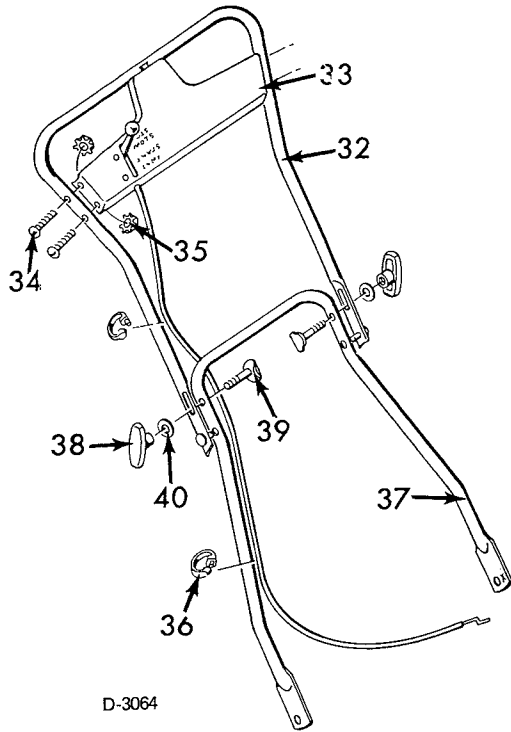

**MODEL 82-22130 22" DELUXE  
ROTARY MOWER**

D-3064

D-3009

Key No.	Model 82-22130 Part No.	Description	Key No.	Model 82-22130 Part No.	Description
1	-----	Engine	21	15X82	Hex Nut 1/4" - 20
3	20062	Woodruff Key	22	22115	Hub Cap
4	70041	Housing Assembly	23	400246	Wheel Adjuster Assembly*
5	19X8	Shakeproof Washer	24	22495	Wheel & Tire - Ball Bearing
6	20103	Engine Bolt	25	22338	Engine Shroud
8	20050	Blade Adapter	26	26X159	Screw # 8 Type A
9	20046	Blade	27	22334	Shroud Insert
10	17X137Z	Washer	31	26X185	Screw
12	1X68	Blade Adapter Bolt 3/8" - 24 1-1/2 (Minimum Thread 1")	32	20247C	Upper Handle
13	22352	Chute Deflector	33	400167	Control & Cable
14	166X5	Torsion Spring	34	3X97Z	Bolt
15	22326Z	Pivot Pin	35	15X66	Keps Nut
16	28X42	Push-On-Cap	36	22550	Cable Clip
17	407020	Rear Guard	37	20191C	Lower Handle Assembly
18	20199Z	Folding Handle Brkt. L.H.	38	20266	Handle Knob
19	20198Z	Folding Handle Brkt. R.H.	39	20129Z	Contour Bolt
20	1X38	Hex Bolt 1/4-20X5/8"	40	17X46Z	Washer
				22469	Parts Bag Assembly
				F-5612	Owners Manual

\*Note: See page 18 for Wheel Adjuster Replacement Parts.

**DELUXE WHEEL ADJUSTER ASSEMBLY**  
**MODEL 400246 - SIDE BAGGER**  
**400247 - REAR BAGGER**

KEY NO.	MODEL 400246	MODEL 400247	DESCRIPTION
1	17X102Z	17X102Z	Washer
2	20101	20101	Hair Pin
3	9X9	9X18	Shoulder Bolt
4	22956Z	22956Z	Arm and Axle Assembly
5	20065	20065	Lever Spring Knob
6	20113Z	42007Z	Index Plate Assembly
7	15X12	15X12	Flange Locknut
8	15X84Z	15X84Z	Locknut
9	----	----	

**STANDARD WHEEL ADJUSTER ASSEMBLY**  
**MODELS 400251 & 400252**

Key No.	Part No.	Description
1	17X102Z	Washer
2	20101	Hair Pin
3	42102Z	Wheel Bracket Assembly - Right Front or Left Rear
	42103Z	Wheel Bracket Assembly - Left Front or Right Rear
4	42104Z	Index Plate Assembly
1-4	400251	Wheel Adjuster Assembly - Right Front or Left Rear
1-4	400252	Wheel Adjuster Assembly - Left Front or Right Rear
5	15X84Z	Flange Locknut