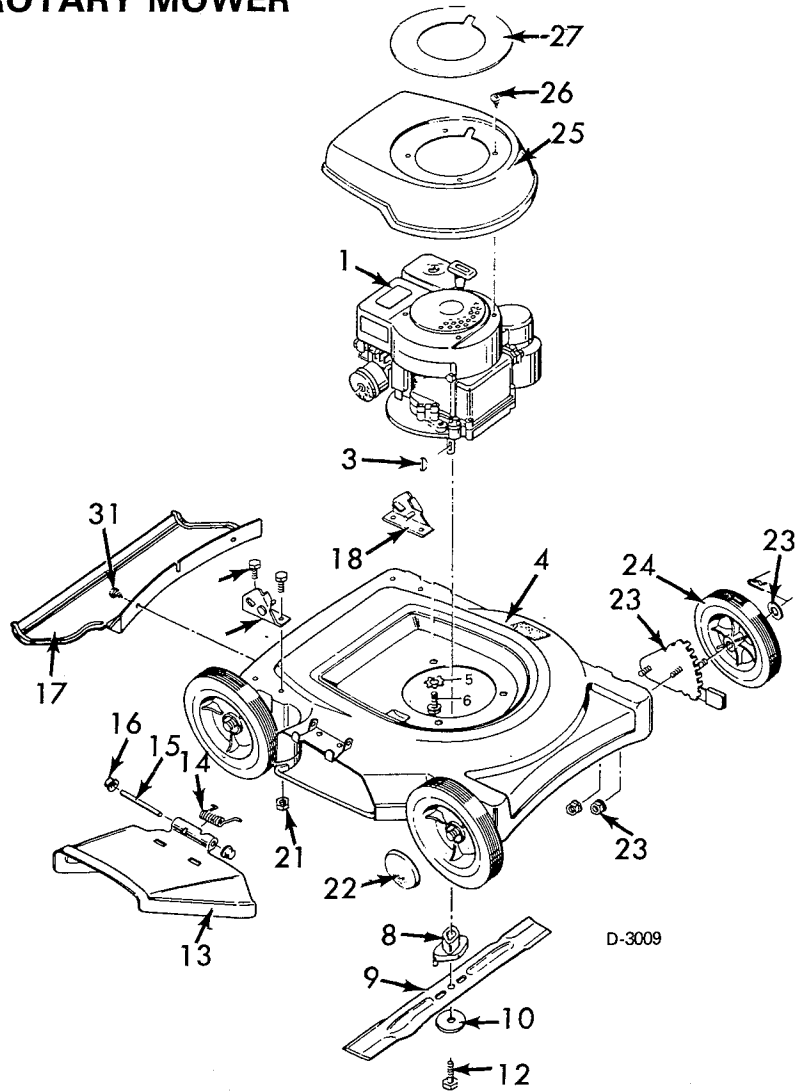

**MODEL 82-22130 22" DELUXE  
ROTARY MOWER**

D-3064

D-3009

Key No.	Model 82-22130 Part No.	Description	Key No.	Model 82-22130 Part No.	Description
1	-----	Engine	21	15X82	Hex Nut 1/4" - 20
3	20062	Woodruff Key	22	22115	Hub Cap
4	70041	Housing Assembly	23	400246	Wheel Adjuster Assembly*
5	19X8	Shakeproof Washer	24	22495	Wheel & Tire - Ball Bearing
6	20103	Engine Bolt	25	22338	Engine Shroud
8	20050	Blade Adapter	26	26X159	Screw # 8 Type A
9	20046	Blade	27	22334	Shroud Insert
10	17X137Z	Washer	31	26X185	Screw
12	1X68	Blade Adapter Bolt 3/8" - 24 1-1/2 (Minimum Thread 1")	32	20247C	Upper Handle
13	22352	Chute Deflector	33	400167	Control & Cable
14	166X5	Torsion Spring	34	3X97Z	Bolt
15	22326Z	Pivot Pin	35	15X66	Keps Nut
16	28X42	Push-On-Cap	36	22550	Cable Clip
17	407020	Rear Guard	37	20191C	Lower Handle Assembly
18	20199Z	Folding Handle Brkt. L.H.	38	20266	Handle Knob
19	20198Z	Folding Handle Brkt. R.H.	39	20129Z	Contour Bolt
20	1X38	Hex Bolt 1/4-20X5/8"	40	17X46Z	Washer
				22469	Parts Bag Assembly
				F-5612	Owners Manual

\*Note: See page 18 for Wheel Adjuster Replacement Parts.

**DELUXE WHEEL ADJUSTER ASSEMBLY**  
**MODEL 400246 - SIDE BAGGER**  
**400247 - REAR BAGGER**

KEY NO.	MODEL 400246	MODEL 400247	DESCRIPTION
1	17X102Z	17X102Z	Washer
2	20101	20101	Hair Pin
3	9X9	9X18	Shoulder Bolt
4	22956Z	22956Z	Arm and Axle Assembly
5	20065	20065	Lever Spring Knob
6	20113Z	42007Z	Index Plate Assembly
7	15X12	15X12	Flange Locknut
8	15X84Z	15X84Z	Locknut
9	----	----	

**STANDARD WHEEL ADJUSTER ASSEMBLY**  
**MODELS 400251 & 400252**

Key No.	Part No.	Description
1	17X102Z	Washer
2	20101	Hair Pin
3	42102Z	Wheel Bracket Assembly - Right Front or Left Rear
	42103Z	Wheel Bracket Assembly - Left Front or Right Rear
4	42104Z	Index Plate Assembly
1-4	400251	Wheel Adjuster Assembly - Right Front or Left Rear
1-4	400252	Wheel Adjuster Assembly - Left Front or Right Rear
5	15X84Z	Flange Locknut