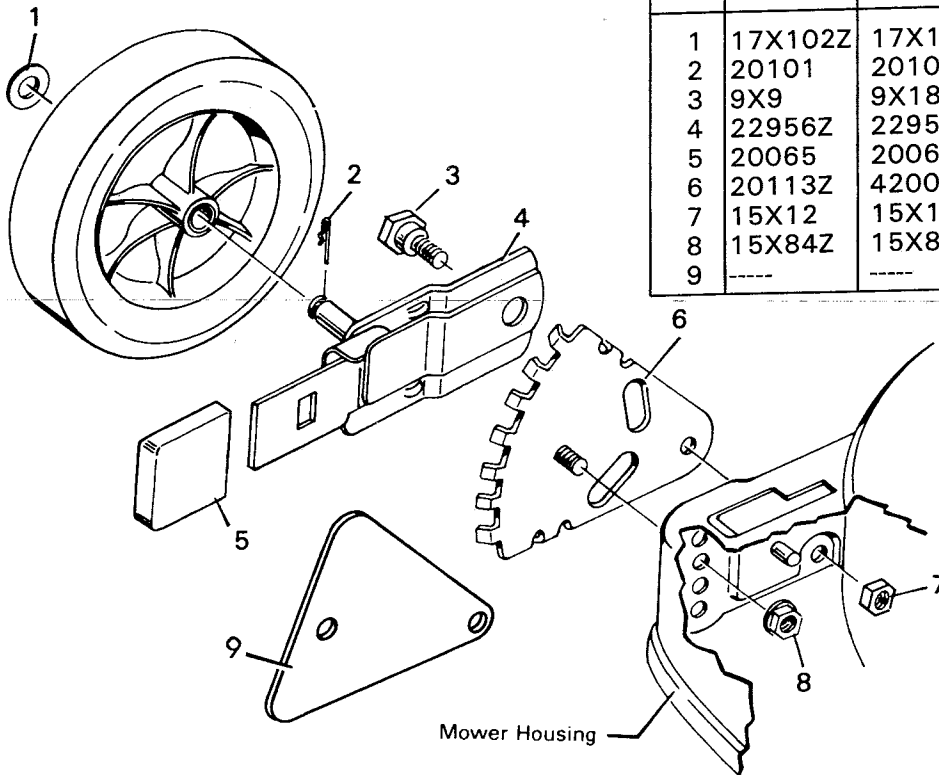

*Note: See page 18 for Wheel Adjuster Replacement Parts.

DELUXE WHEEL ADJUSTER ASSEMBLY
MODEL 400246 - SIDE BAGGER
400247 - REAR BAGGER

KEY NO.	MODEL 400246	MODEL 400247	DESCRIPTION
1	17X102Z	17X102Z	Washer
2	20101	20101	Hair Pin
3	9X9	9X18	Shoulder Bolt
4	22956Z	22956Z	Arm and Axle Assembly
5	20065	20065	Lever Spring Knob
6	20113Z	42007Z	Index Plate Assembly
7	15X12	15X12	Flange Locknut
8	15X84Z	15X84Z	Locknut
9	----	----	

STANDARD WHEEL ADJUSTER ASSEMBLY
MODELS 400251 & 400252

Key No.	Part No.	Description
1	17X102Z	Washer
2	20101	Hair Pin
3	42102Z	Wheel Bracket Assembly - Right Front or Left Rear
	42103Z	Wheel Bracket Assembly - Left Front or Right Rear
4	42104Z	Index Plate Assembly
1-4	400251	Wheel Adjuster Assembly - Right Front or Left Rear
1-4	400252	Wheel Adjuster Assembly - Left Front or Right Rear
5	15X84Z	Flange Locknut