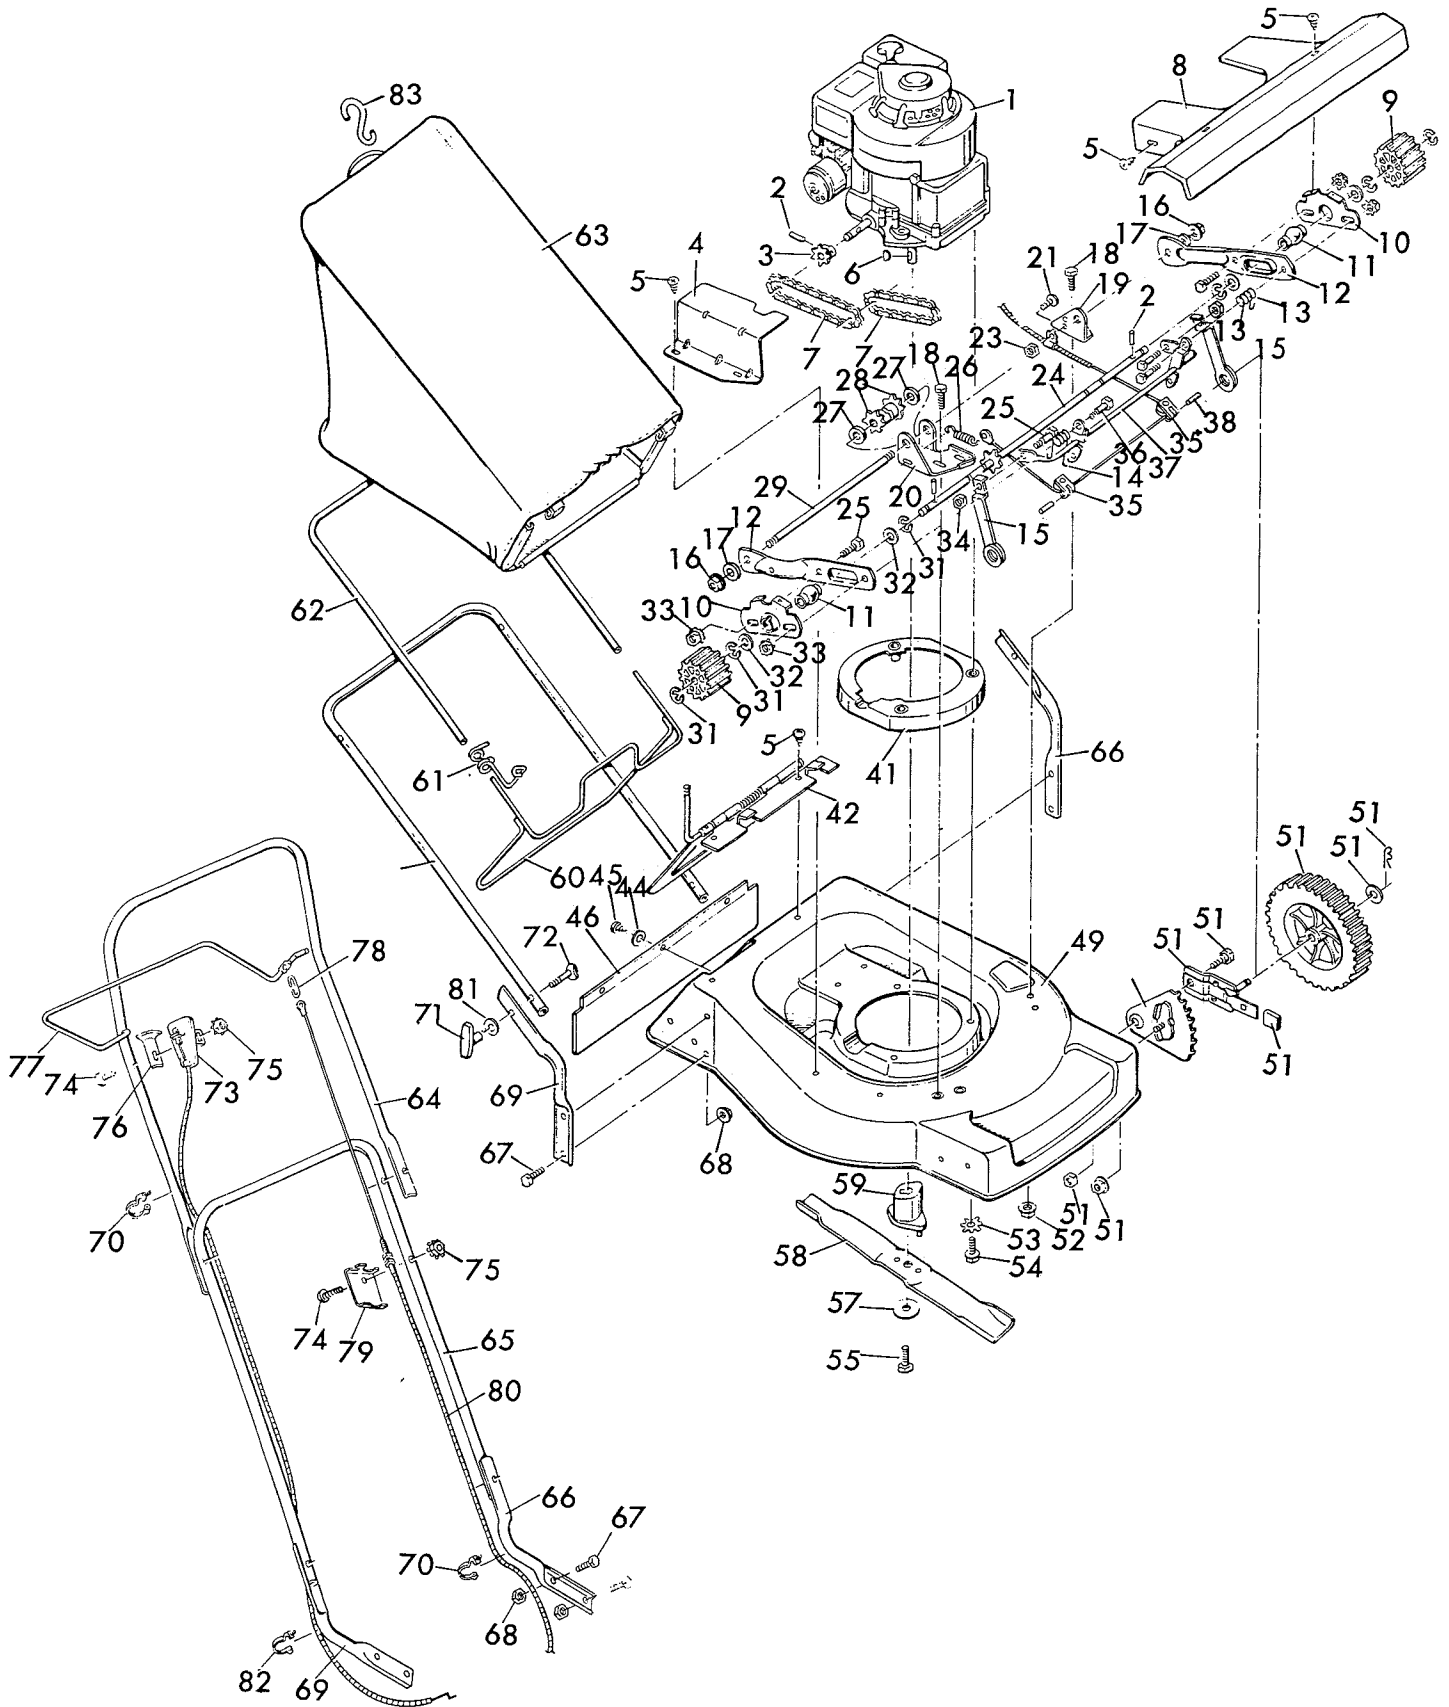

MODEL 82-21820

REAR BAGGER

SELF-PROPELLED

MODEL 82-21820

**REAR BAGGER
SELF-PROPELLED**

Key No.	Part No.	Description	Key No.	Part No.	Description
1	----	Engine	44	17X17Z	Washer
2	32X64	Spring Pin	45	26X184	Screw
3	42086	Sprocket - Engine	46	42204	Rear Guard
4	42289	Primary Chain Cover	49	70045	Housing Assembly
5	26X159	Tapping Screw	50	20105	Wheel & Tire
6	20062	Woodruff Key # 6	51	400247	Wheel Adjuster Assembly*
7	42108	Roller Chain	52	15X82	Flange Nut 1/4''-20
8	42088	Pinion Guard	53	19X8	Shakeproof Washer
9	20066	Drive Pinion	54	20102	Bolt - Engine Mount
10	22974Z	Bearing Retainer Bracket	55	1X68	Bolt-Blade Mount
11	20048	Bearing	57	17X137Z	Washer
12	42063Z	Drive Arm	58	22860	Blade-21 Inch
13	166X15	Spring - L.H.	59	42002	Blade Adapter
14	166X14	Spring - R.H.	60	42035	Grass Catcher Frame
15	22970Z	Wheel Connecting Lever Assembly	61	42037	Door Latch
16	15X84	Flange Locknut 3/8''-16	62	42036	Upper Tube
17	17X53Z	Washer	63	42033	Grass Catcher Bag
18	1X38	Hex Bolt 1/4''-20X5/8''	64	22961C	Upper Handle
19	42053Z	Drive Yoke Bracket - L.H.	65	42039C	Lower Handle
20	42054Z	Drive Yoke Bracket - R.H.	66	42029	Handle Bracket L.H.
21	4X20Z	Machine Screw # 10- 24X1/2''	67	1X85	Hex Bolt
23	15X51Z	Hex Nut # 10-24	68	15X84Z	Hex Nut
24	42083Z	Sprocket & Drive Shaft Assembly	69	42028	Handle Bracket R.H.
25	9X8	Shoulder Bolt	70	22550	Cable Clip
26	165X25	Spring-Extension	71	20266	Knob - Folding Handle
27	42003	Spacer	72	20129Z	Contour Head Bolt
28	42087	Sprocket	73	42058	Throttle Control
29	42090Z	Axle Drive Yoke Support	74	3X136Z	Screw
30	1X45	Hex Bolt 5/16''-18X5/8''	75	15X66	Keps Nut
31	11X8	Retainer Ring	76	22975Z	Handle Stop
32	17X100Z	Washer	77	22957Z	Control Handle
33	15X76	Keps Nut 5/16''-18	78	22959	Clutch Cable Hook
34	15X88	Stover Nut 5/16''-18	79	42069Z	Cable Bracket
35	22973	Bracket & Pully Assembly	80	42092	Control Cable Assembly
36	9X1	Shoulder Bolt	81	17X46Z	Washer
37	42050Z	Tie Rod Assembly		42070	Parts Bag Assembly
38	32X70	Spring Pin		F-5615	Owners Manual
41	42251E	Base Plate & Spacer Assembly	82	32760	1'' Cable Clip
42	400249	Door & Bracket Assembly	83	42041	Catcher Suppor Hook

*Note: See page 18 for Wheel Adjuster Replacement Parts.