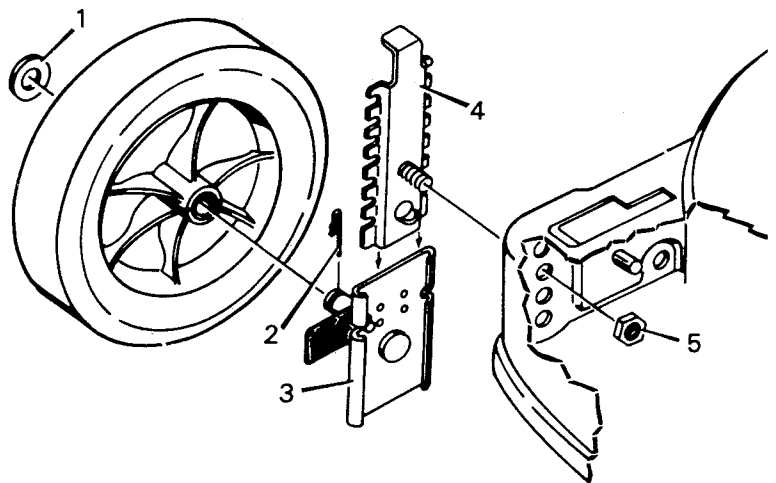

*Note: See page 18 for Wheel Adjuster Replacement Parts.

DELUXE WHEEL ADJUSTER ASSEMBLY
MODEL 400246 - SIDE BAGGER
400247 - REAR BAGGER

KEY NO.	MODEL 400246	MODEL 400247	DESCRIPTION
1	17X102Z	17X102Z	Washer
2	20101	20101	Hair Pin
3	9X9	9X18	Shoulder Bolt
4	22956Z	22956Z	Arm and Axle Assembly
5	20065	20065	Lever Spring Knob
6	20113Z	42007Z	Index Plate Assembly
7	15X12	15X12	Flange Locknut
8	15X84Z	15X84Z	Locknut
9	----	----	

STANDARD WHEEL ADJUSTER ASSEMBLY
MODELS 400251 & 400252

Key No.	Part No.	Description
1	17X102Z	Washer
2	20101	Hair Pin
3	42102Z	Wheel Bracket Assembly - Right Front or Left Rear
	42103Z	Wheel Bracket Assembly - Left Front or Right Rear
4	42104Z	Index Plate Assembly
1-4	400251	Wheel Adjuster Assembly - Right Front or Left Rear
1-4	400252	Wheel Adjuster Assembly - Left Front or Right Rear
5	15X84Z	Flange Locknut