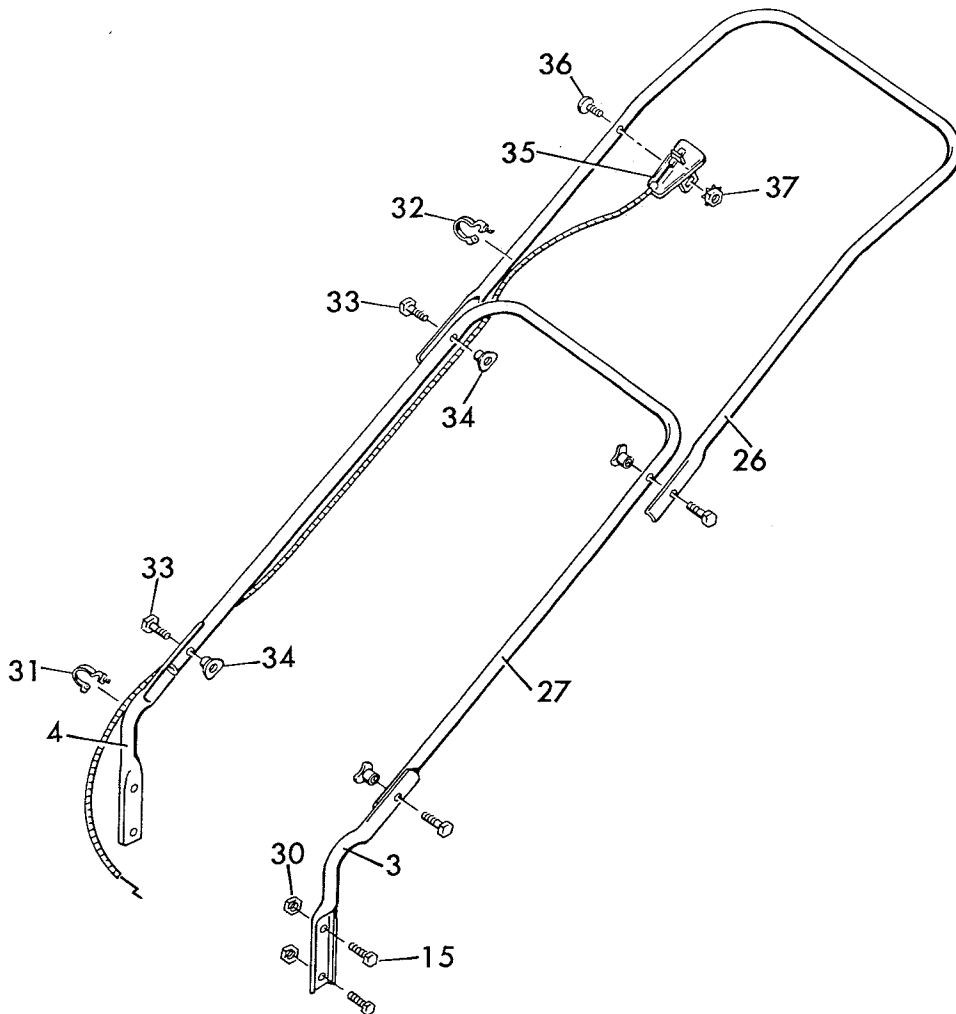

\*Note: See page 24 for Wheel Adjuster Replacement Parts.

**DELUXE WHEEL ADJUSTER ASSEMBLY**  
**MODEL 400246 - SIDE BAGGER**  
**400247 - REAR BAGGER**

| KEY NO. | MODEL 400246 | MODEL 400247 | DESCRIPTION           |
|---------|--------------|--------------|-----------------------|
| 1       | 17X102Z      | 17X102Z      | Washer                |
| 2       | 20101        | 20101        | Hair Pin              |
| 3       | 9X9          | 9X18         | Shoulder Bolt         |
| 4       | 22956Z       | 22956Z       | Arm and Axle Assembly |
| 5       | 20065        | 20065        | Lever Spring Knob     |
| 6       | 20113Z       | 42007Z       | Index Plate Assembly  |
| 7       | 15X12        | 15X12        | Flange Locknut        |
| 8       | 15X84Z       | 15X84Z       | Locknut               |
| 9       | ----         | ----         |                       |