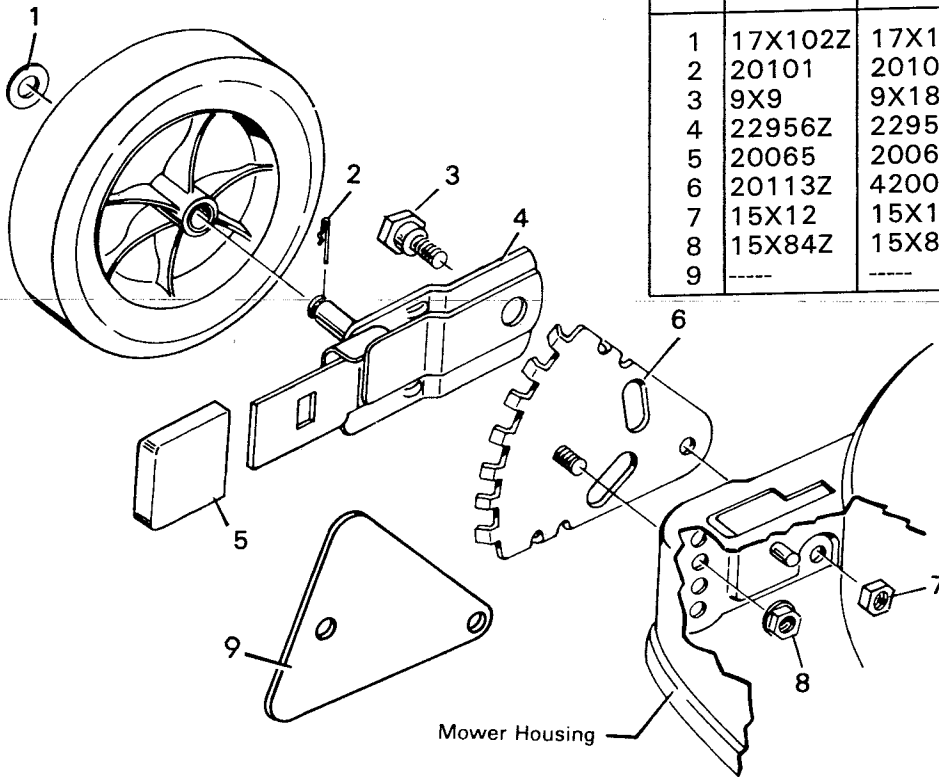

DELUXE WHEEL ADJUSTER ASSEMBLY
MODEL 400246 - SIDE BAGGER
400247 - REAR BAGGER

KEY NO.	MODEL 400246	MODEL 400247	DESCRIPTION
1	17X102Z	17X102Z	Washer
2	20101	20101	Hair Pin
3	9X9	9X18	Shoulder Bolt
4	22956Z	22956Z	Arm and Axle Assembly
5	20065	20065	Lever Spring Knob
6	20113Z	42007Z	Index Plate Assembly
7	15X12	15X12	Flange Locknut
8	15X84Z	15X84Z	Locknut
9	----	----	

STANDARD WHEEL ADJUSTER ASSEMBLY
MODELS 400251 & 400252

Key No.	Part No.	Description
1	17X102Z	Washer
2	20101	Hair Pin
3	42102Z	Wheel Bracket Assembly - Right Front or Left Rear
	42103Z	Wheel Bracket Assembly - Left Front or Right Rear
4	42104Z	Index Plate Assembly
1-4	400251	Wheel Adjuster Assembly - Right Front or Left Rear
1-4	400252	Wheel Adjuster Assembly - Left Front or Right Rear
5	15X84Z	Flange Locknut