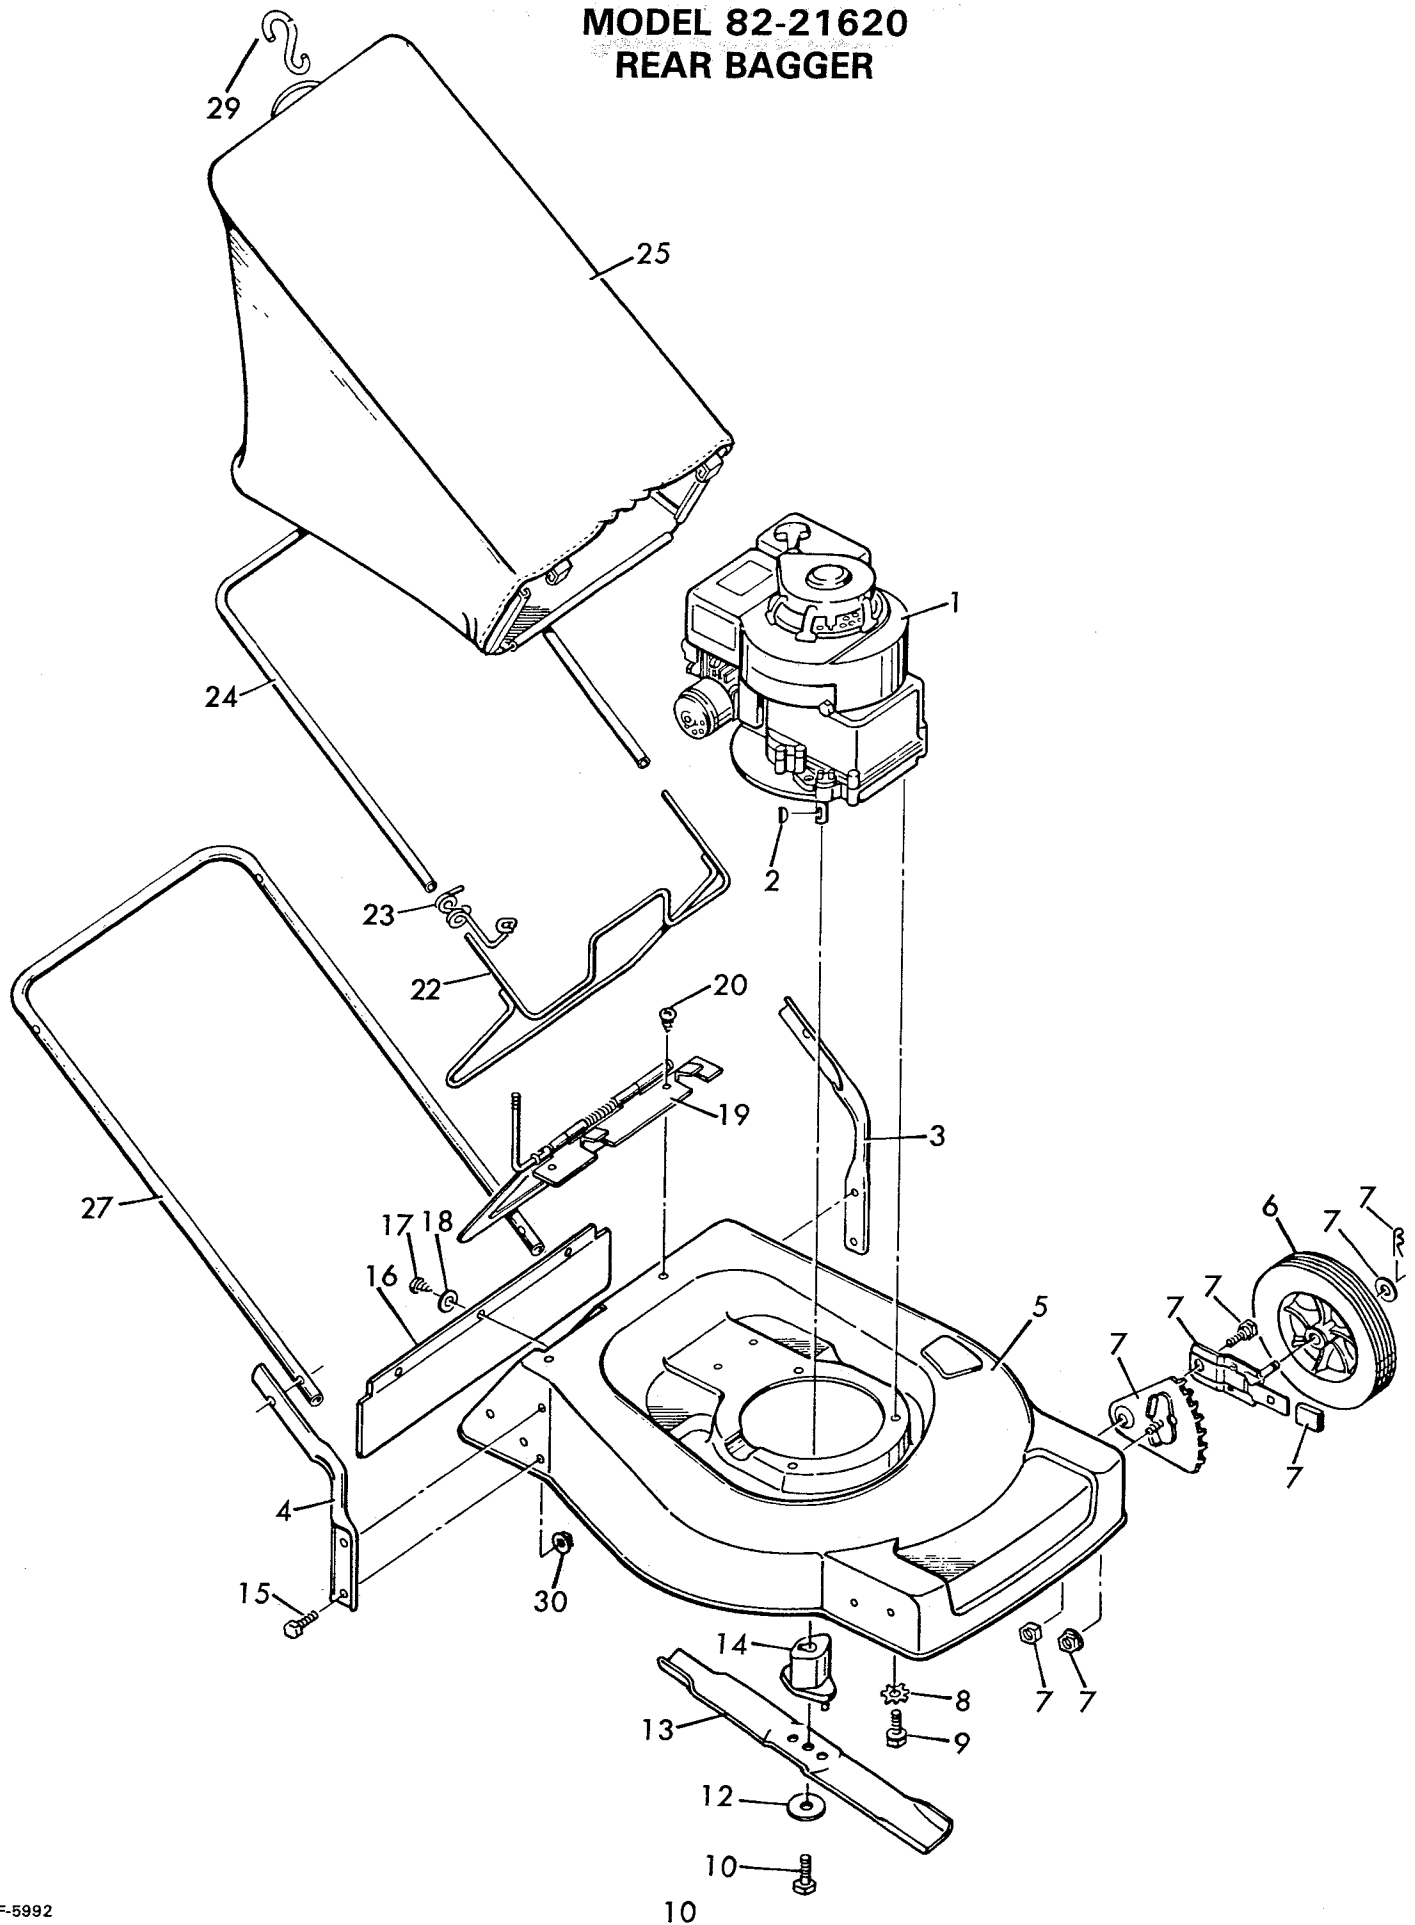

**MODEL 82-21620
REAR BAGGER**

MODEL 82-21620

REAR BAGGER

Key No.	Part No.	Description	Key No.	Part No.	Description
1	-----	Engine*	20	26X159	Tapping Screw
2	20062	Woodruff Key #6	22	42035	Grass Catcher Frame
3	42029	Handle Bracket - L.H.	23	42037	Door Latch
4	42028	Handle Bracket - R.H.	24	42036	Upper Tube
5	70046	Housing Assembly	25	42033	Grass Catcher Bag
6	20104	Wheel & Tire	26	42065C	Upper Handle
7	400247	Wheel Adjuster-Complete*	27	42038C	Lower Handle
8	19X8	Shakeproof Washer	29	42041	Catcher Support Hook
9	20103	Bolt - Engine Mount	30	15X84Z	Hex Nut
10	1X68	Bolt - Blade Mount	31	32760	1" Cable Clip
12	17X137Z	Washer	32	22550	Cable Clip
13	22860	Blade - 21 Inch	33	20412Z	Hex Bolt
14	20050	Blade Adapter	34	20410	Tee Nut
15	1X85	Bolt 3/8"-16X3/4"	35	42058	Throttle Control
16	42204	Rear Guard	36	3X97Z	Screw
17	26X184	Screw	37	15X66	Keys Nut
18	17X17Z	Washer		42071	Parts Bag Assembly
19	400249	Door Assembly (W/Knob)		F-5617	Owners Manual

*Note: See page 24 for Wheel Adjuster Replacement Parts.