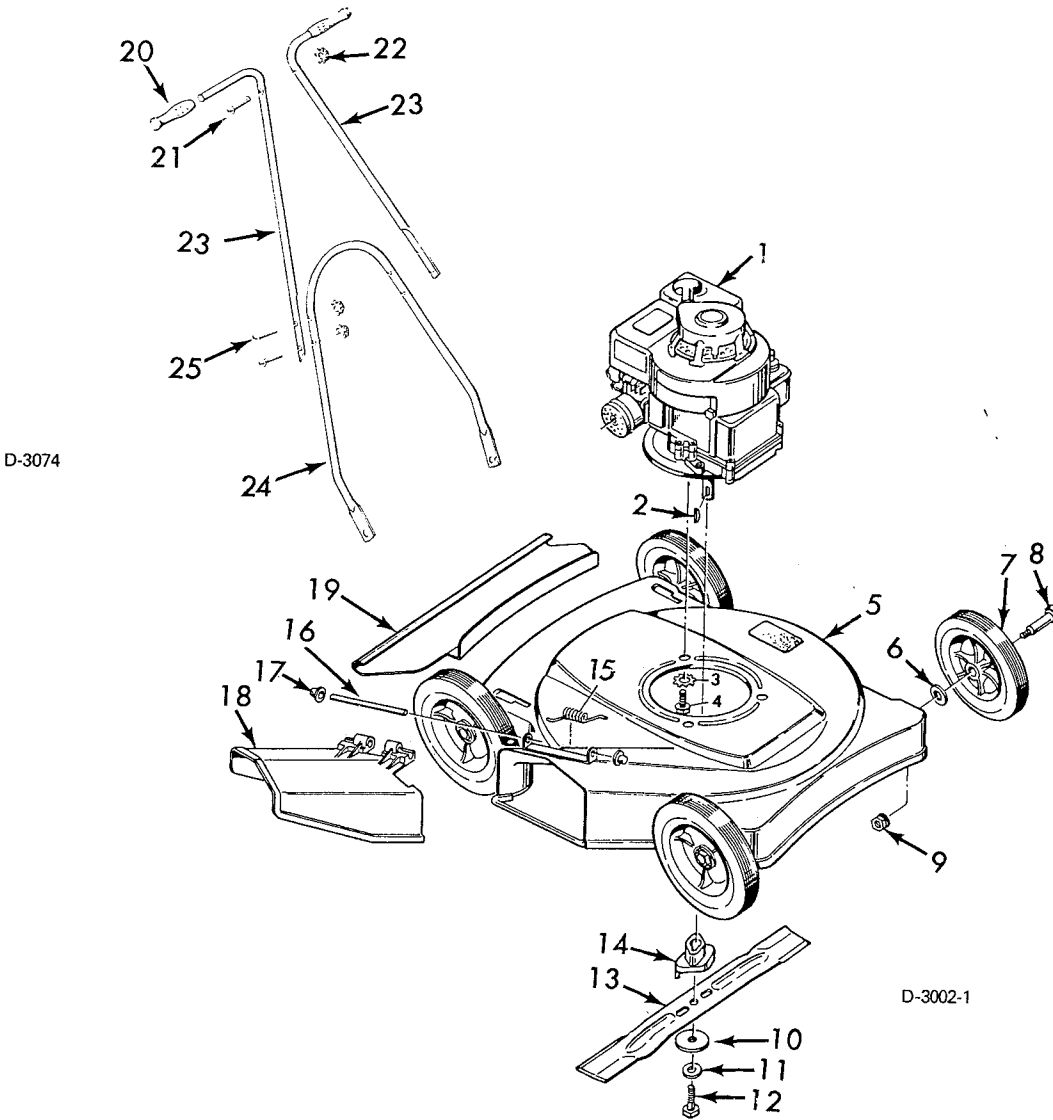

For Murray Parts Call 606-678-9623 or 606-561-4983
MODEL 82-18010 18" TRIM
ROTARY MOWER

Key No.	Model 81-18010 Part No.	Description	Key No.	Model 82-18010 Part No.	Description
1	-----	Engine	15	166X5	Torsion Spring
2	20062	Woodruff Key	16	22050Z	Pivot Pin
3	19X8	Shakeproof Washer	17	28X42	Push-On-Cap
4	20103	Engine Bolt	18	20454	Chute Deflector
5	70033	Housing Assembly	19	407016	Rear Guard Panel
6	10851Z	Washer	20	20718	Grip
7	22127	Wheel & Tire	21	3X105	Bolt
8	9X10Z	Axle Bolt	22	15X66	Keys Nut
9	15X84	Flange Locknut	23	20307Z	Upper Handle R.H. & L.H.
10	17X137Z	Washer	24	20308Z	Lower Handle Assembly
12	1X68	Blade Adaptor Bolt	25	3X97Z	Bolt
13	20059	Blade		20370	Parts Bag Ass'y
14	20050	Blade Adaptor		F-5612	Owners Manual