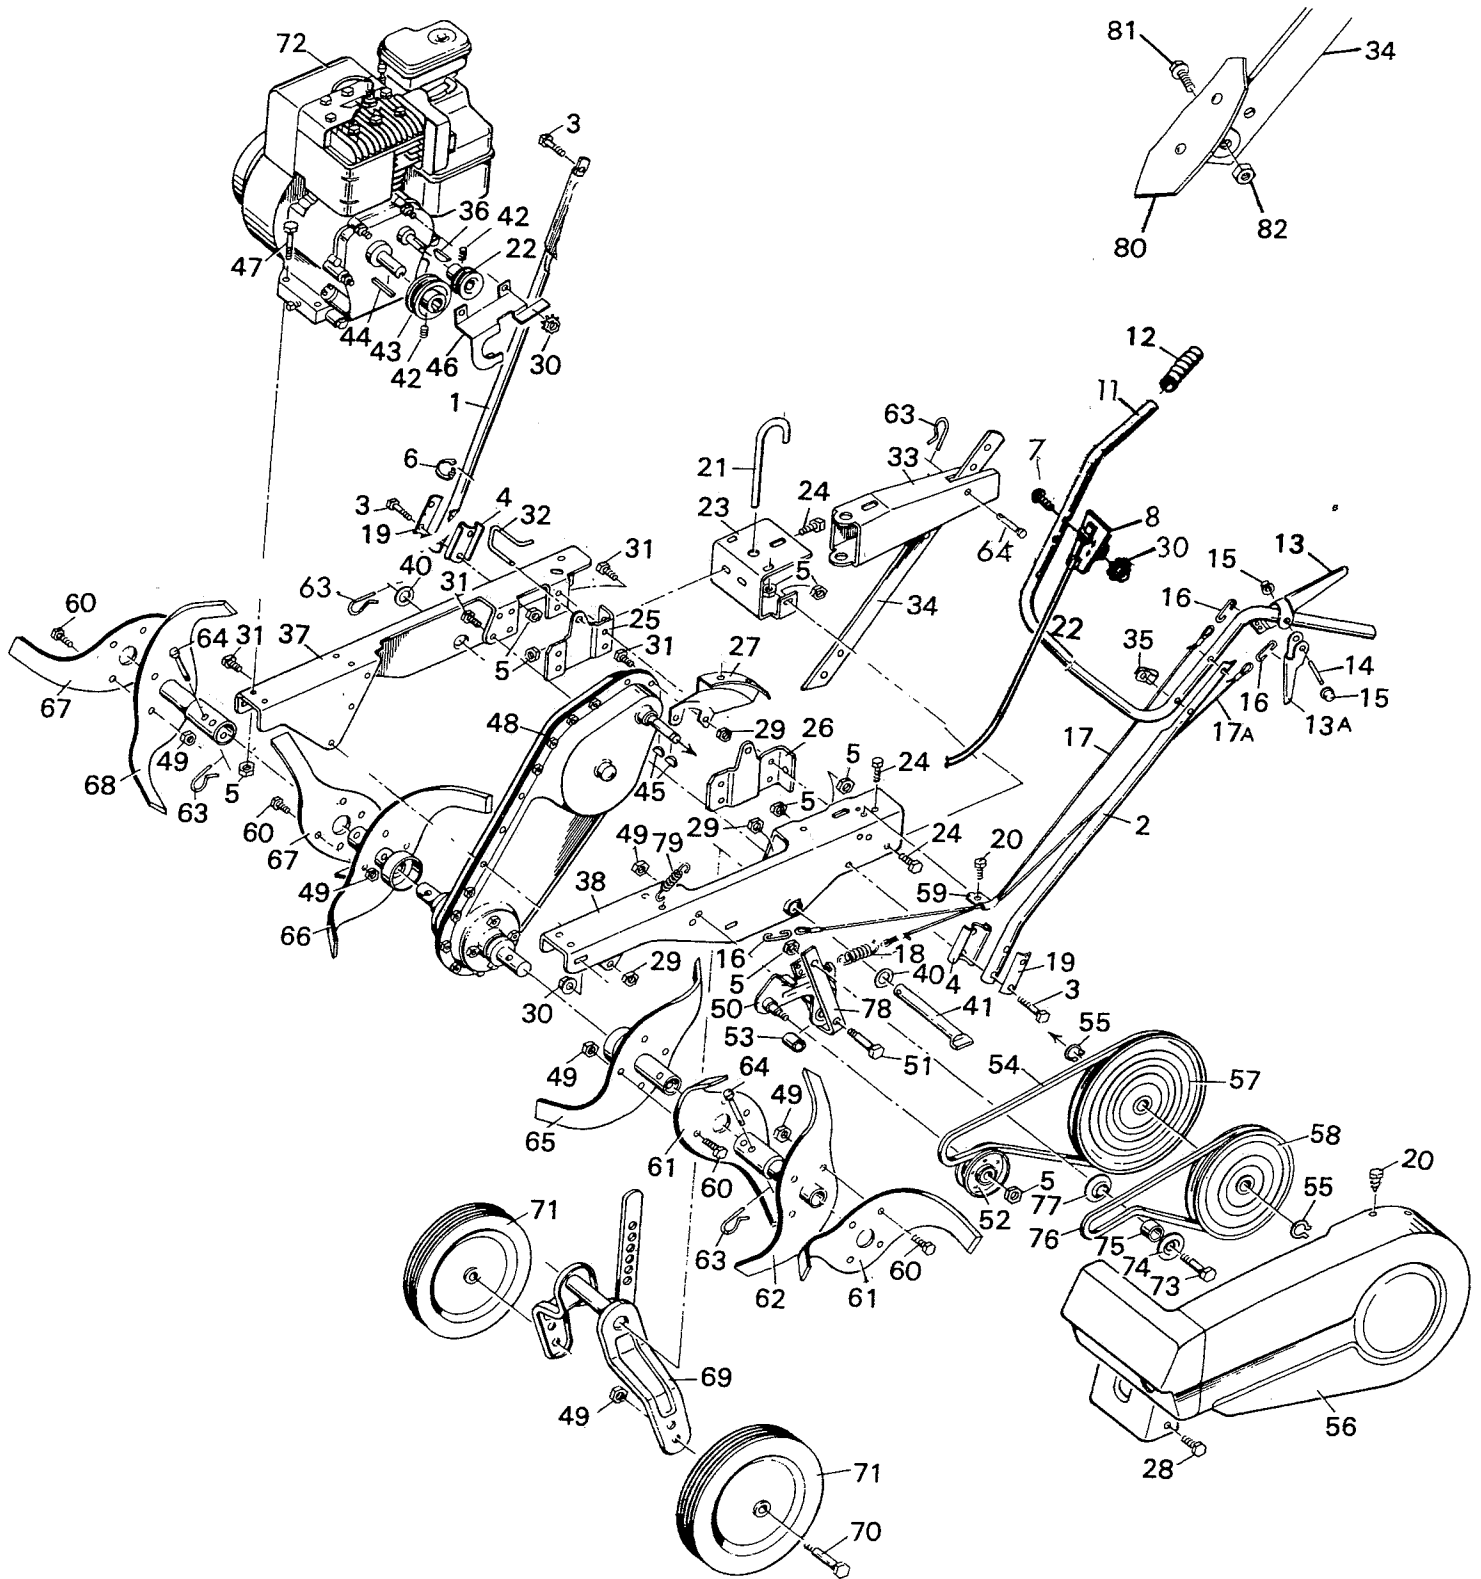

MODEL NO. 82-13051

GARDEN TILLER
REPLACEMENT PARTS ILLUSTRATION

**GARDEN TILLER
MODEL NO. 82-13051 PARTS LIST**

KEY NO.	PART NO.	DESCRIPTION	KEY NO.	PART NO.	DESCRIPTION
1	75064C	Lower Handle R.H.	43	75074	Engine Pulley
2	75065C	Lower Handle L.H.	44	21553	Square Key 3/16"
3	1X98	Hex Bolt 5/16"-18X1-7/8"	45	21539	Woodruff Key
4	75045Z	Handle Bracket	46	75146Z	Belt Guide
5	15X88	Flange Locknut 5/16"-18	47	1X102	Engine Bolt 5/16" -18X1-1/2"
6	32618	Tie Strap	48	75206	Transmission*
7	3X105	Screw	49	15X84	Flange Locknut 3/8"-16*
8	75188	Remote Control	50	75075Z	Idler Bracket Assembly
11	75186C	Upper Handle	51	9X10Z	Shoulder Bolt
12	75078	Grip	52	75149	Idler Pulley
13	75077Z	Clutch Lever	53	75145Z	Spacer
13A	75144Z	Reverse Lever	54	37X28	Belt
14	75137Z	Clutch Pin	55	11X7	Retainer Ring
15	28X42	Push-On-Cap	56	75122	Belt Guard Assembly
16	75079	Clutch Cable Hook	57	75073	Transmission Pulley
17	75457	Clutch Cable-Forward	58	21410	Input Pulley
17A	75148	Clutch Cable-Reverse	59	21953Z	Cable Guide
18	165X26	Spring	60	1X85	Bolt 3/8"-16X3/4"
19	75046Z	Handle Clamp	61	75408	Tine-Stamped "X"
20	26X195	Screw	62	75218	L.H. Outside Tine & Hub Assembly
21	75082Z	Tail Piece Pin	63	75336	Hair Pin
22	75132	Pulley	64	29X98	Tine Pin
23	75200	Chassis Bracket	65	75213	L.H. Inside Tine & Hub Assembly
24	1X45	Hex Bolt 5/16"-18X5/8"	66	75215	R.H. Inside Tine & Hub Assembly
25	75038	R.H. Guide Bracket	67	75409	Tine - Stamped "Z"
26	75039	L.H. Guide Bracket	68	75220	R.H. Outside Tine & Hub Assembly
27	75104	Rear Guard Bracket	69	75098	Wheel Bracket Assembly
28	15X86	Stove Nut 1/4"-20	70	75048	Axle Bolt
29	15X86	Stove Nut 1/4"-20	71	75047	Wheel & Tire
30	15X66	Keps Nut 1/4"-20	72	----	Engine
31	1X95	Bolt 1/4"-20X7/8"	73	9X1	Shoulder Bolt
32	75071Z	Pin	74	75141Z	Washer
33	75210	Tail Piece Assembly	75	75133	Spacer
34	75222	Drag Stake	76	37X29	Belt
35	75143	Cable Guide	77	75140Z	Washer
36	75136	Woodruff Key 1/8" X 5/8"	78	75142Z	Idler Bracket
37	75224	R.H. Chassis	79	165X27	Spring
38	75063	L.H. Chassis	80	75171Z	Furrow Opener Blade
39	75336	Spring Pin	81	1X97	Bolt 3/8"-16X1 1/4"
40	17X100	Washer	82	15X84	Flange Locknut 3/8"-16
41	75102Z	Pin		F-4641	F-5598
42	23X48	Set Screw		75230	Parts Bag Assembly