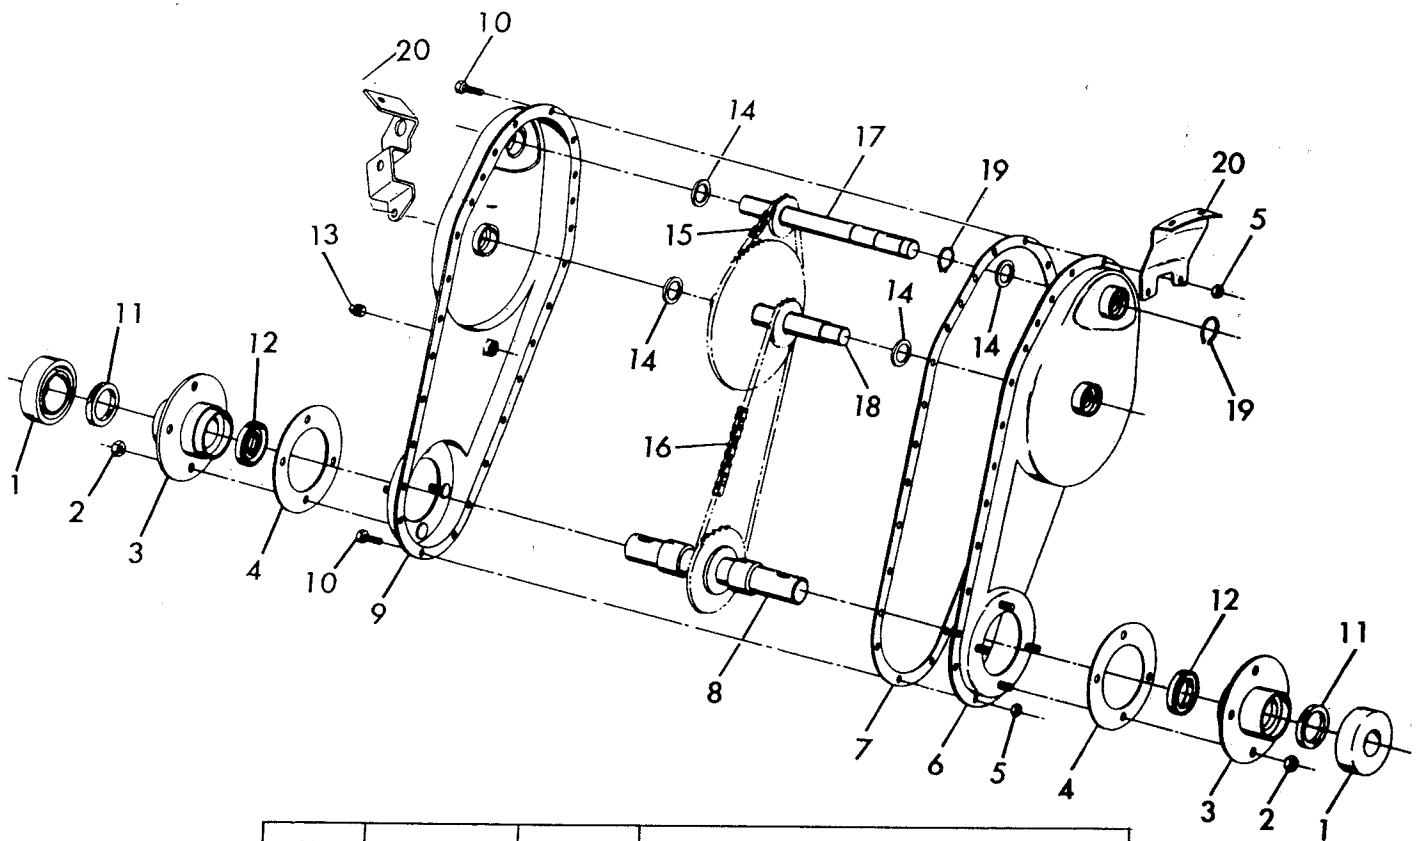

MODEL 75206 TRANSMISSION FOR 82-13051
MODEL 75406 TRANSMISSION FOR 82-13450

KEY NO.	MODEL NO. 75206	MODEL NO. 75406	DESCRIPTION
1	75014	75014	Dust Cap
2	15X88Z	15X88	Flange Locknut (.31-18NC)
3	75179	75179	Flange and Bearing Assembly
4	75015	75015	Flange Gasket
5	15X89Z	15X89	Flange Locknut (.25-20NC-2)
6	75033	75432	Left Hand Drive Housing and Bearing Assembly
7	75030	75030	Drive Housing Gasket
8	75204	75404	Tine Shaft Assembly
9	75032	75433	Right Hand Drive Housing and Bearing Assembly
10	1X119	1X119	Hex Bolt (.25-20NCX.625 Grade 5)
11	75013	75013	Felt Washer
12	75029	75029	Rubber Seal
13	75088	75088	Pipe Plug
14	75031	75031	Thrust Washer
15	75115	75115	Chain and Link Assembly
16	75114	75114	Chain and Link Assembly
17	75139	75017	Input Shaft Assembly
18	75016	75016	Idler Shaft Assembly
19	11X7	11X7	Retainer Ring (.625 D Shaft)
20	75104	75442	Bracket, Belt Guide & Idler
21	1X95	1X95	Hex Bolt 1/4"-26X7/8"