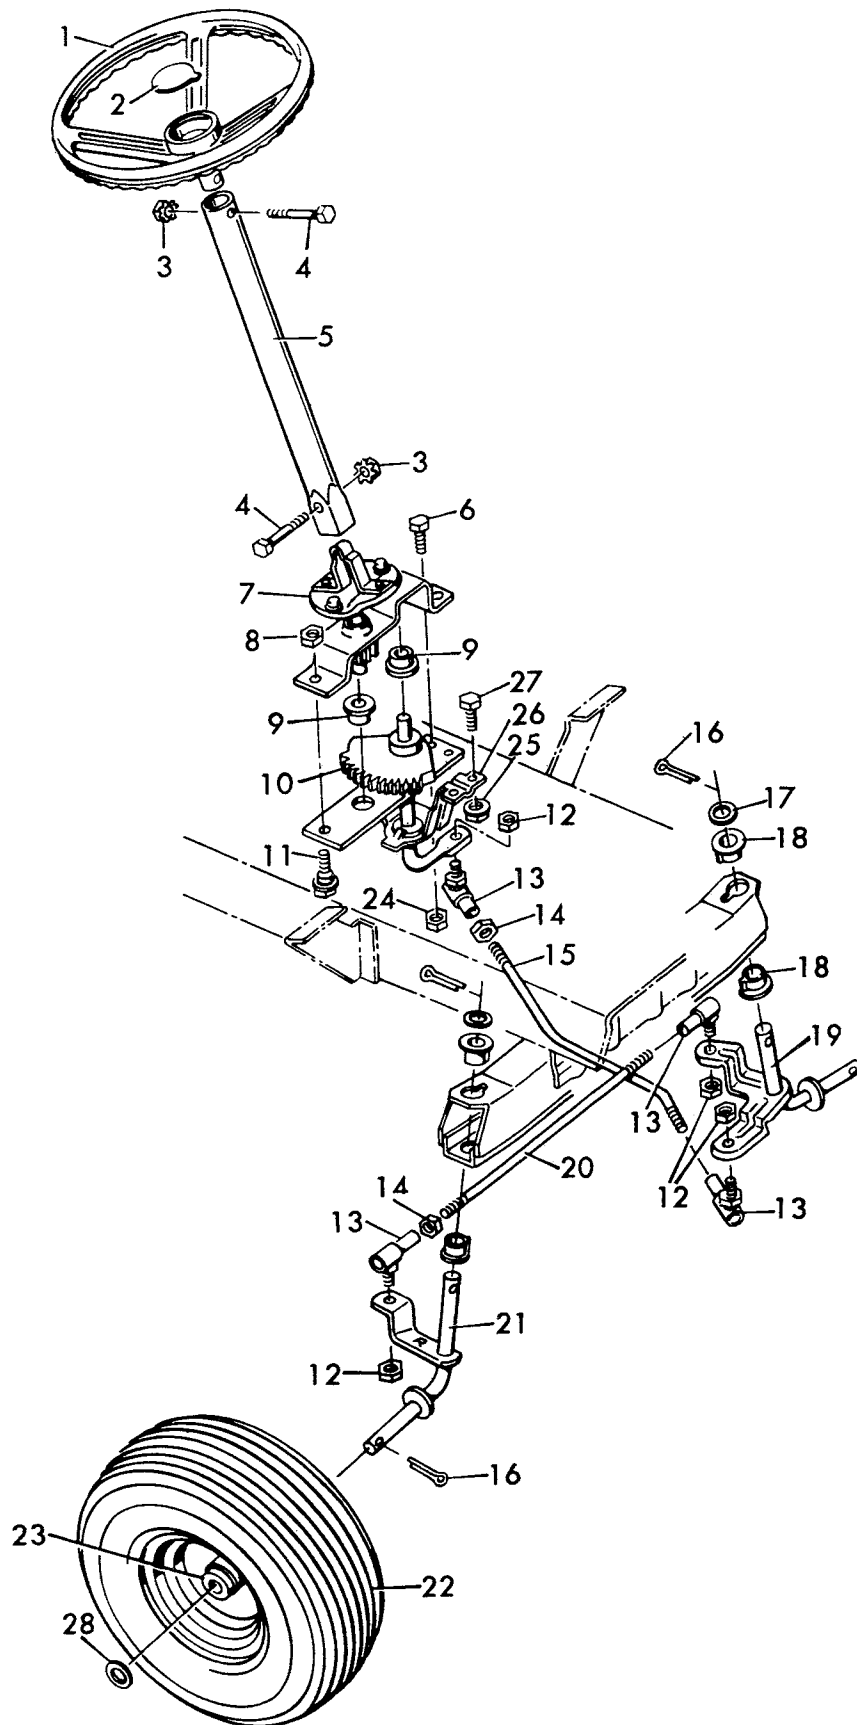

MODEL No. 81-36670
MODEL NO. 81-36970

STEERING ASSEMBLY

MODEL NO. 81-36670
MODEL NO. 81-36970

STEERING ASSEMBLY

Key No.	Part No.	Description
1	21688	Steering Wheel
2	21303	Steering Wheel Cap
3	15X76	Keys Nut 5/16"-18
4	1X75	Bolt 5/16"-18X1 3/4"
5	21486C	Steering Post
6	1X45	Screw 5/16"-18X7/8"
7	21493	Steering Gear & Coupling Assembly
8	15X84	Locknut 3/8"-16
9	20587	Bearing
10	21692	Steering Arm Gear & Bracket Ass'y.
11	9X12	Shoulder Bolt
12	15X87Z	Locknut 3/8"-24
13	21031	Ball Joint
14	15X61	Hex Nut 3/8"-24
15	21482	Drag Link Rod
16	30X49	Cotter Pin 1 1/4"
17	17X83Z	Washer
18	23820	Spindle Bearings
19	24229	Spindle Assembly L.H.
20	21475	Tie Rod Assembly
21	24228	Spindle Assembly R.H.
22	407904	Wheel Ass'y
	407905	Rim Only
*	407906	Tire Only
*	24373	Valve Stem & Cap
23	24367	Front Wheel Bearing
24	15X88	Locknut 5/16"-18
25	15X79Z	Flange Nuts 5/16-18
26	21693	Steering Bracket
27	1X45	Bolt 5/16-18X5/8"
28	17X115	Washer