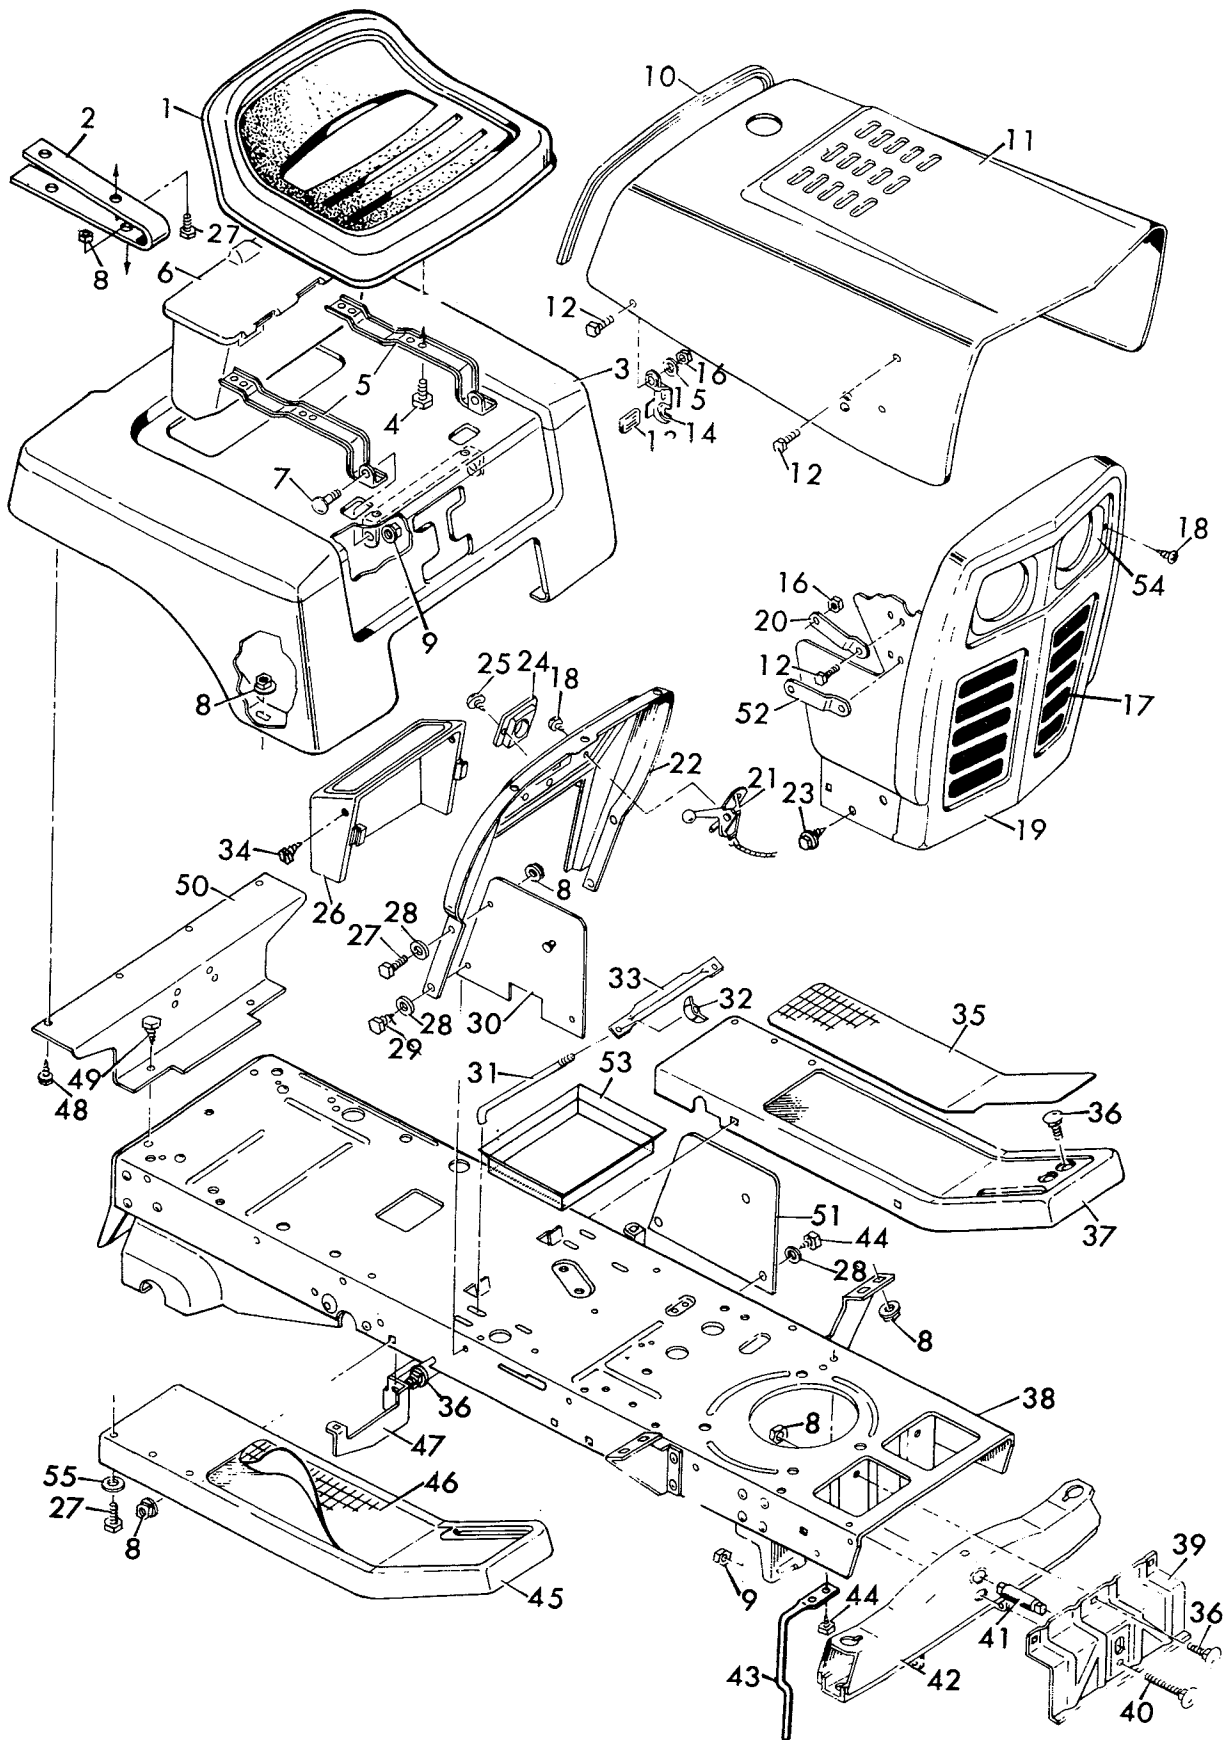

MODEL NO. 81-36970

BODY PARTS

## MODEL NO. 81-36970

## BODY PARTS ASSEMBLY

Key No.	Part No.	Description	Key No.	Part No.	Description
1	23884	Seat	29	26X197	Screw
2	24003	Seat Springs	30	23292	Side Plate-R.H.
3	23338	Rear Shroud Assembly	31	21762Z	Battery Clamp Rod
4	1X84	Bolt 5/16"-18X1	32	14X81	Wing Nut
5	23110Z	Seat Hinge	33	21761Z	Battery Clamp
6	21404	Tool Box	34	26X214	Screw
7	9X15Z	Shoulder Screw	35	21569	Rubber Mat-L.H.
8	15X88	Hex Locknut 5/16"-18	36	2X53	Carriage Bolt 5/16-18X5/8
9	15X84	Flange Locknut	37	21933	Running Board L.H.
10	21765	Edge Trim	38	402043	Frame Assembly
11	24084	Hood Assembly	39	23829	Front Axle Hanger
12	4X20Z	Screw	40	2X60	Carriage Bolt 3/8"-16X3
13	21434	Grip	41	21469	Pivot Pin
14	21798Z	Hood Latch-R.H.	42	21441	Front Azle Assembly
---	21799Z	Hood Latch-L.H.	43	23789Z	Belt Guide
15	17X17Z	Washer I.D. 13/64"	44	26X49	Screw
16	15X81	Hex Nut # 10-24	45	21932	Running Board-R.H.
17	23302C	Grill Insert	47	21536	Running Board Support R.H.
18	26X159	Screw # 8X3/8"	----	21537	Running Board Support L.H.
19	23307	Grill Assembly	48	26X185	Screw
20	23046	Pivot Bar	49	26X197	Screw
21	24011PA	Remote Control	50	21411	Rear Shroud Support
22	23970	Control Panel	51	24239	Side Plate-L.H.
23	26X202	Screw 3/8"X5/8"	52	23088	Pivot Bar
24	21707	Steering Post Steering	53	24157	Battery Tray
25	26X186	Screw	54	23303C	Headlight Retainers
26	407309	Battery Cover	55	10851Z	Washer
27	1X45	Bolt 5/16-18X5/8"		F-5284	Owners Manual
28	17X47Z	Washer I.D. 11/32"		24322	Parts Bag