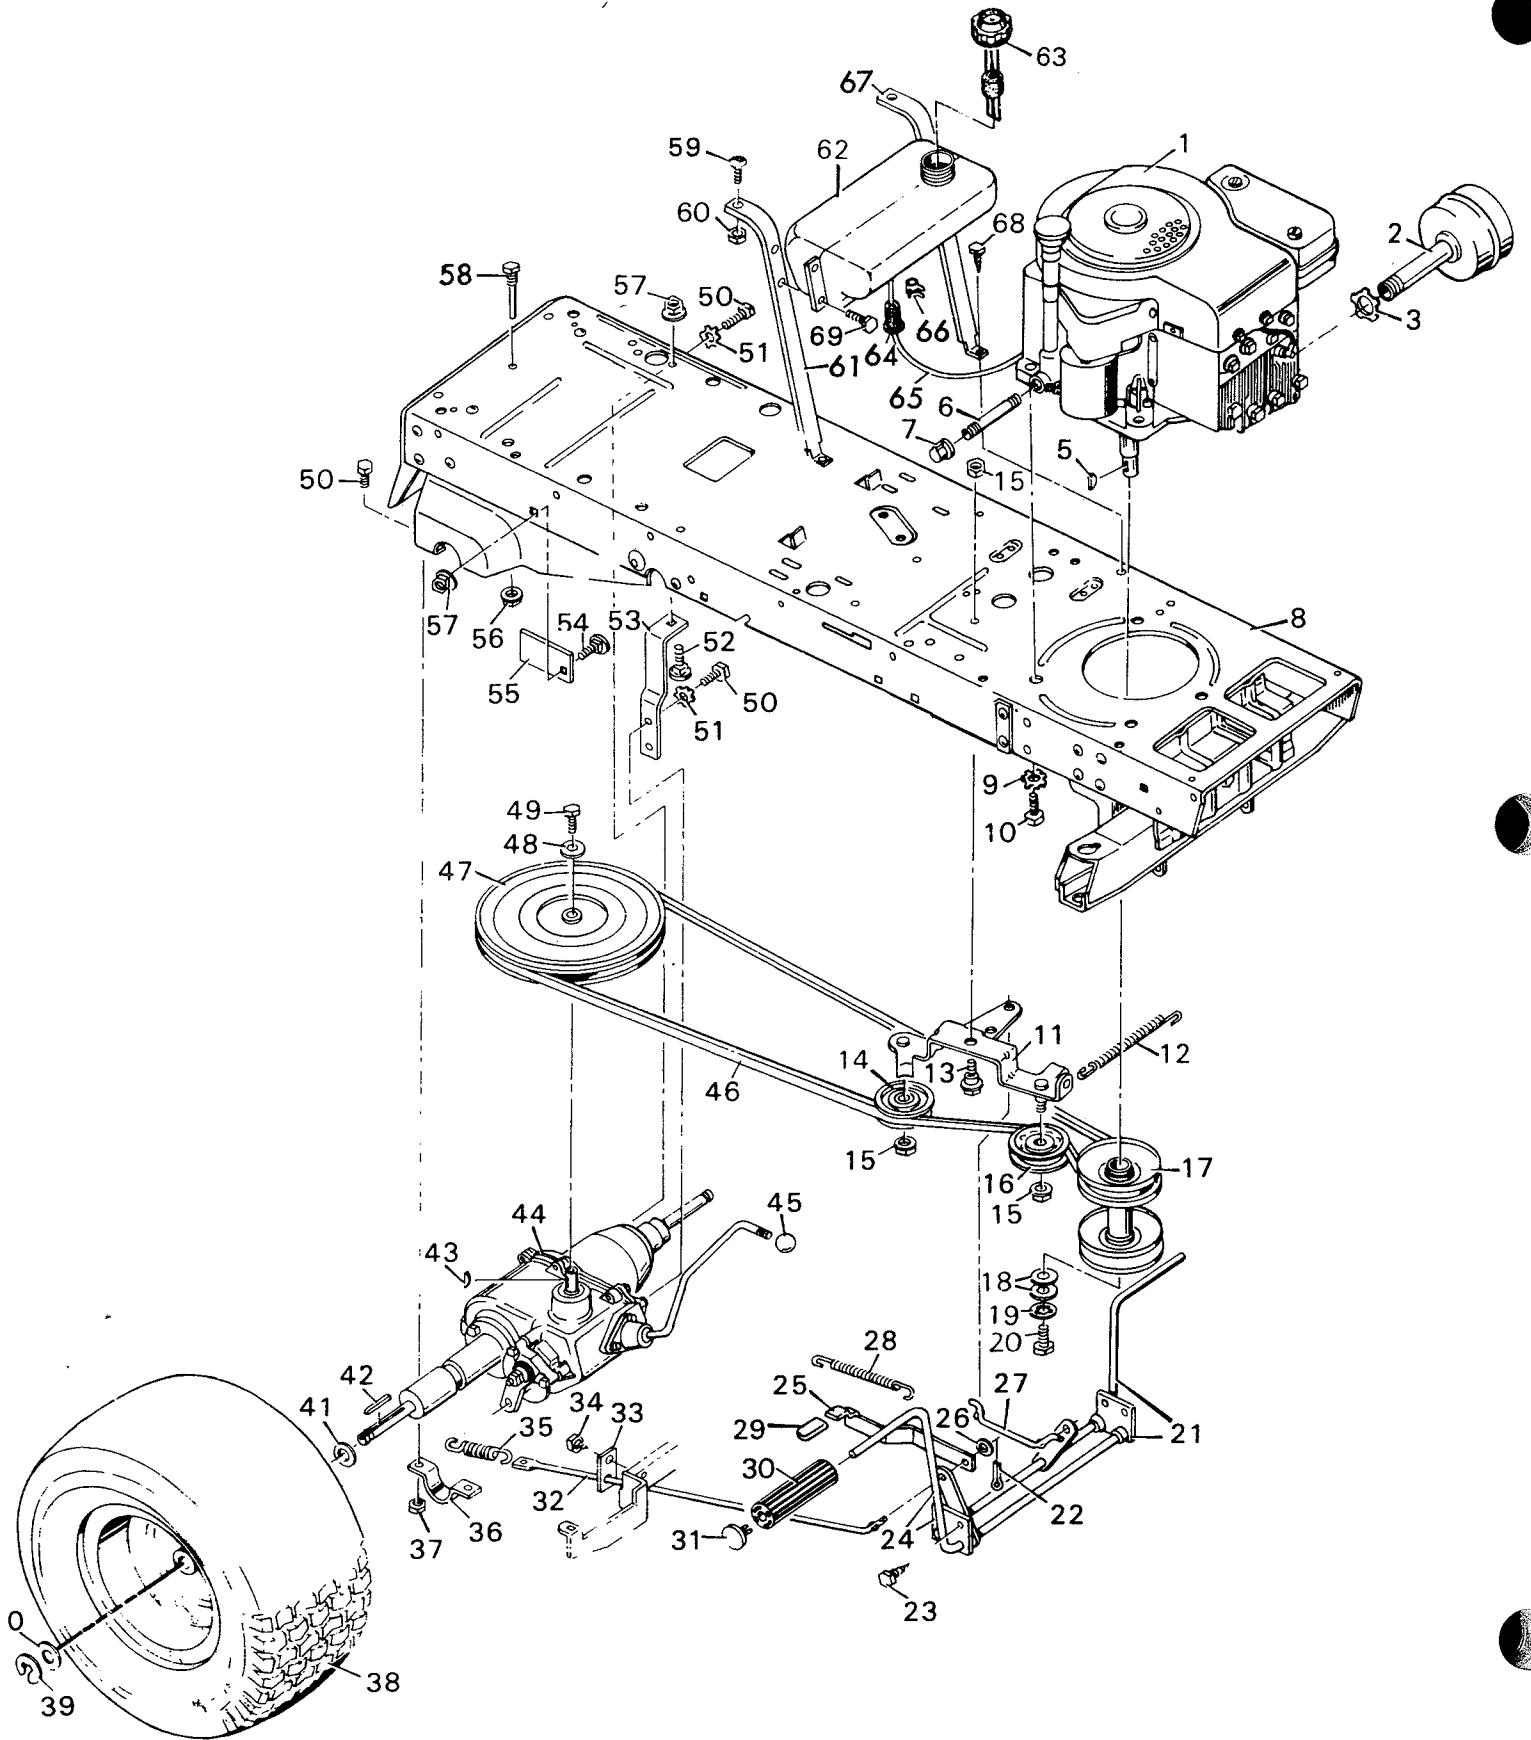

MODEL NO. 81-36670
MODEL NO. 81-36970

DRIVE ASSEMBLY

MODEL NO. 81-36670
MODEL NO. 81-36970

DRIVE ASSEMBLY

Key No.	Part No.	Description	Key No.	Part No.	Description
1	----	Engine†	37	15X88	Flange Locknut .31-18
2	23343	Muffler	38	407900	Wheel & Tire Assembly
3	21616	Pipe Lock Nut		407902	Wheel Only
5	20062	Woodruff Key # 6	----	407903	Tire Only
6	21652	Oil Drain Extension	----	24373	Valve Stem & Cap
7	21651	Oil Drain Cap	39	11X3	E-Ring
8	402043	Frame Assembly 1-36970	40	17X115	Washer
	403033	Frame Assembly 1-36670	41	21521	Transaxle Washer
9	19X8	Shakeproof Washer	42	21553	Square Key 3/16"
10	20103	Engine Bolt	43	21539	Woodruff Key # 61
11	21428	Engine Bolt	44	24324	Transaxle - 3-Speed
12	23724	Drive Idler Spring			Peerless Model No. 601-002#
13	9X12	Shoulder Bolt	45	20844	Shift Knob
14	20613	Clutch Idler Pulley	46	37X11	Drive Belt
15	15X84	Flange Locknut 3/8-16	47	21447	Input Pulley
16	21409	Clutch Idler Pulley	48	18X30	Spring Lockwasher
17	23725Z	Stack Pulley Ass'y 81-36970 <i>5 13/16"</i>	49	1X38	Bolt 1/4"-20X5/8"
	21415Z	Stack Pulley Ass'y 81-36670 <i>4 9/16"</i>	50	1X84	Bolt
18	10851Z	Washer	51	18X15	Lockwasher
19	19X39	Shakeproof Washer	52	2X57	Carriage Bolt
20	1X20	Bolt	53	21440Z	Transaxle Support Bracket
21	21976	Clutch & Lever Assembly 81-36970	54	2X56	Carriage Bolt
	21951	Clutch & Lever Assembly 81-36670	55	21683	Belt Guide
22	30X20	Cotter Pin	56	15X79	Flange Nut
23	26X49	Screw	57	15X68	Flange Nut
24	21946	Brake Lever Assembly 81-36970	58	20619	Guide Screw
	21948	Brake Lever Assembly 81-36670	59	2X67	Carriage Bolt
25	24202Z	Parking Brake Arm	60	15X89	Flange Locknut 1/4"-20
26	17X47Z	Washer	61	24334	Gas Tank Support — RH 81-36970
27	21681	Clutch Link Rod		24331	Gas Tank Support 81-36670 R.H. & L.H
28	20682	Parking Brake Spring	62	23300	Gas Tank
29	24235	Parking Brake Grip	63	24064	Gas Cap - 81-36970 W/gauge
30	21544	Clutch & Brake Pedal		23711	Gas Cap - 81-36670
31	21535	Push On Cap	64	24159	Filter
32	21472Z	Brake Rod	65	23715	Fuel Line
33	21678Z	Brake Rod Support	66	23713	Hose Clamp
34	26X185	Screw	67	24335	Gas Tank Support-LH 81-36970
35	21675	Tension Spring	68	26X197	Screw
36	21473	Transaxle Clamp	69	26X214	Screw

†NOTE: Your Engine Model, Type and Code Number is stamped on Blower Housing. Replacement parts may be obtained from your nearest Briggs & Stratton Service Center.

NOTE: Transaxle parts available through Tecumseh Dealers Only.

See page 104 and 105 for transaxle parts.