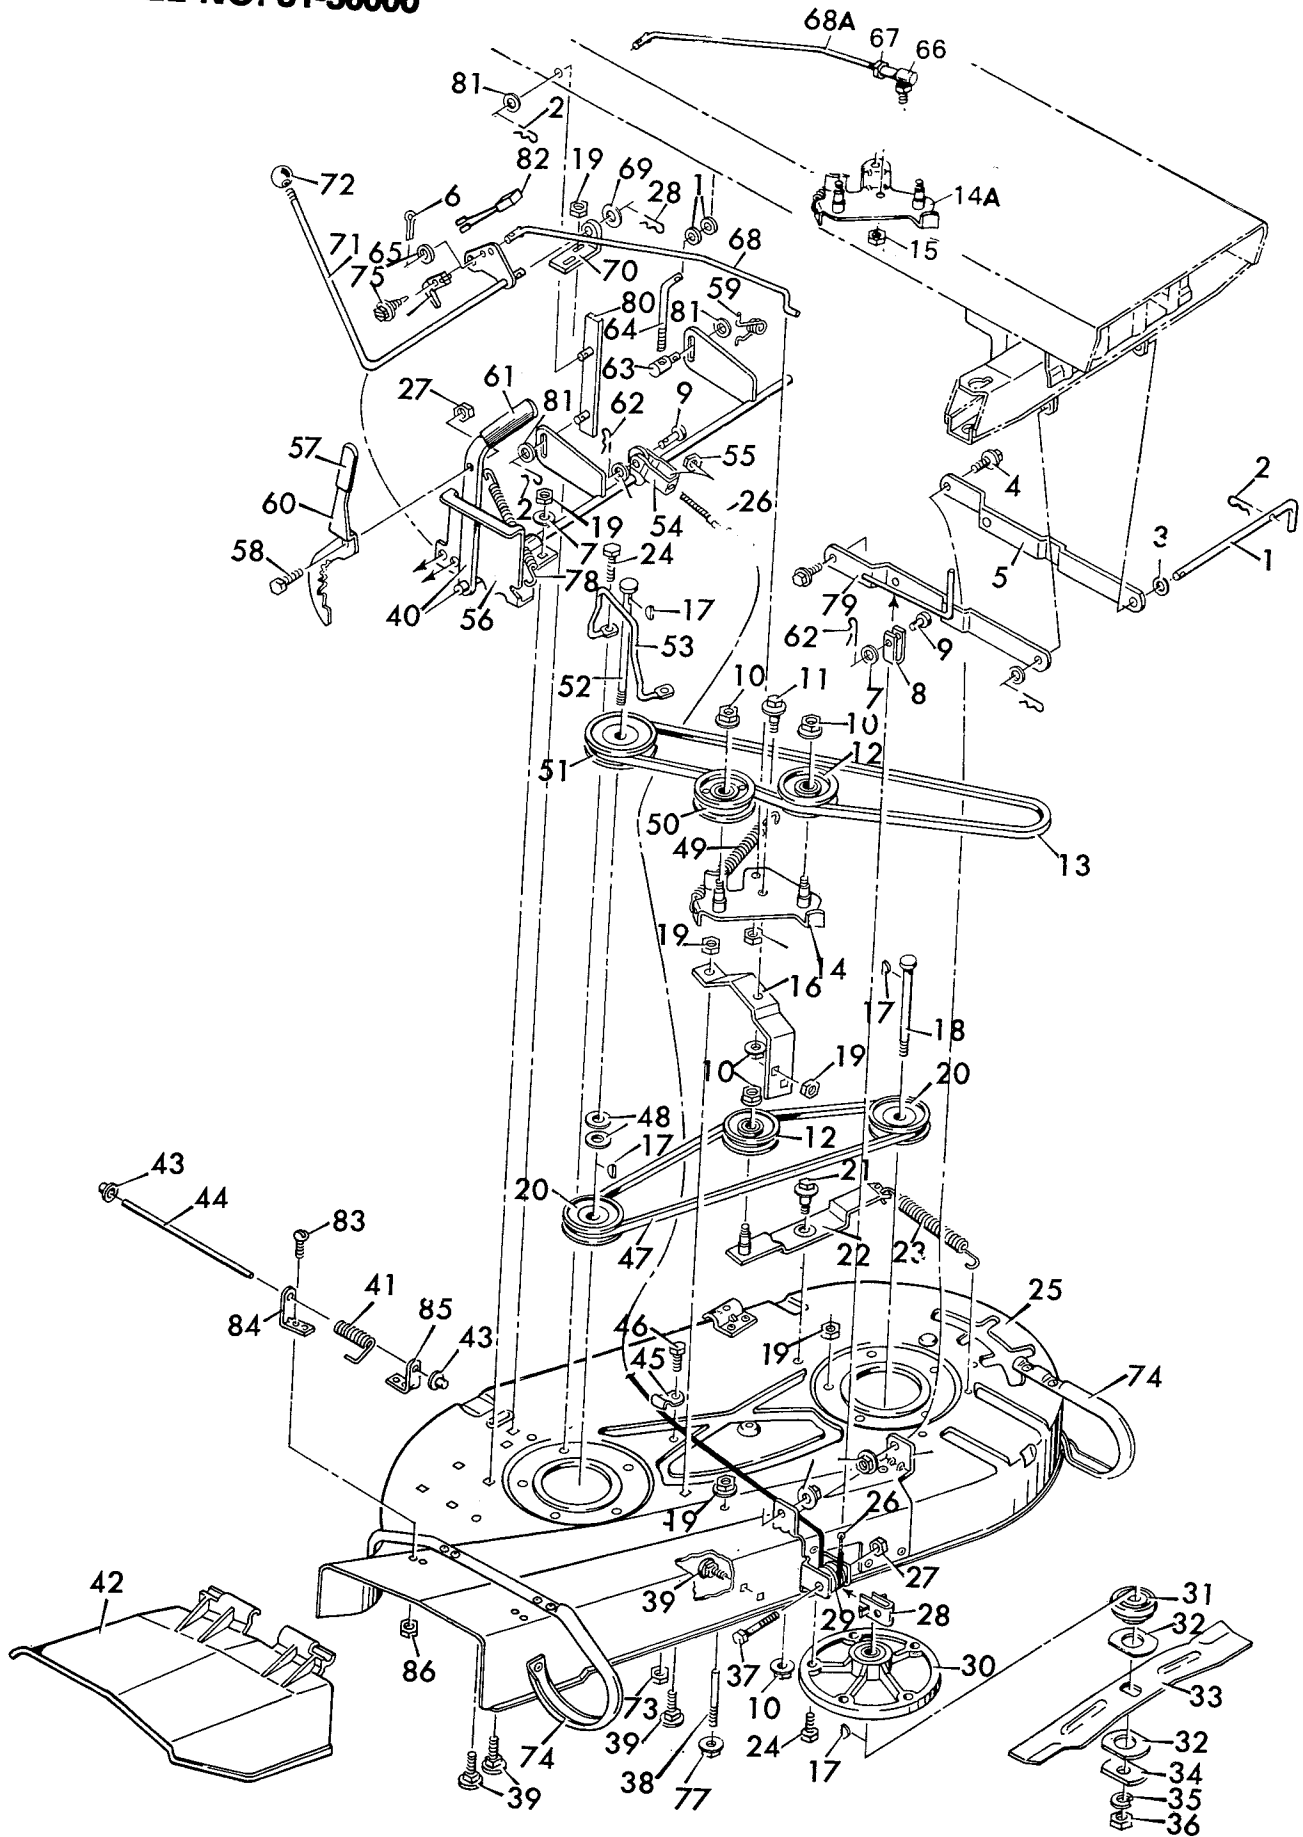

### STEERING ASSEMBLY

**MODEL NO. 81-36670**  
**MODEL NO. 81-36970**

**STEERING ASSEMBLY**

Key No.	Part No.	Description
1	21688	Steering Wheel
2	21303	Steering Wheel Cap
3	15X76	Keys Nut 5/16"-18
4	1X75	Bolt 5/16"-18X1 3/4"
5	21486C	Steering Post
6	1X45	Screw 5/16"-18X7/8"
7	21493	Steering Gear & Coupling Assembly
8	15X84	Locknut 3/8"-16
9	20587	Bearing
10	21692	Steering Arm Gear & Bracket Ass'y.
11	9X12	Shoulder Bolt
12	15X87Z	Locknut 3/8"-24
13	21031	Ball Joint
14	15X61	Hex Nut 3/8"-24
15	21482	Drag Link Rod
16	30X49	Cotter Pin 1 1/4"
17	17X83Z	Washer
18	23820	Spindle Bearings
19	24229	Spindle Assembly L.H.
20	21475	Tie Rod Assembly
21	24228	Spindle Assembly R.H.
22	407904	Wheel Ass'y
	407905	Rim Only
*	407906	Tire Only
*	24373	Valve Stem & Cap
23	24367	Front Wheel Bearing
24	15X88	Locknut 5/16"-18
25	15X79Z	Flange Nuts 5/16-18
26	21693	Steering Bracket
27	1X45	Bolt 5/16-18X5/8"
28	17X115	Washer