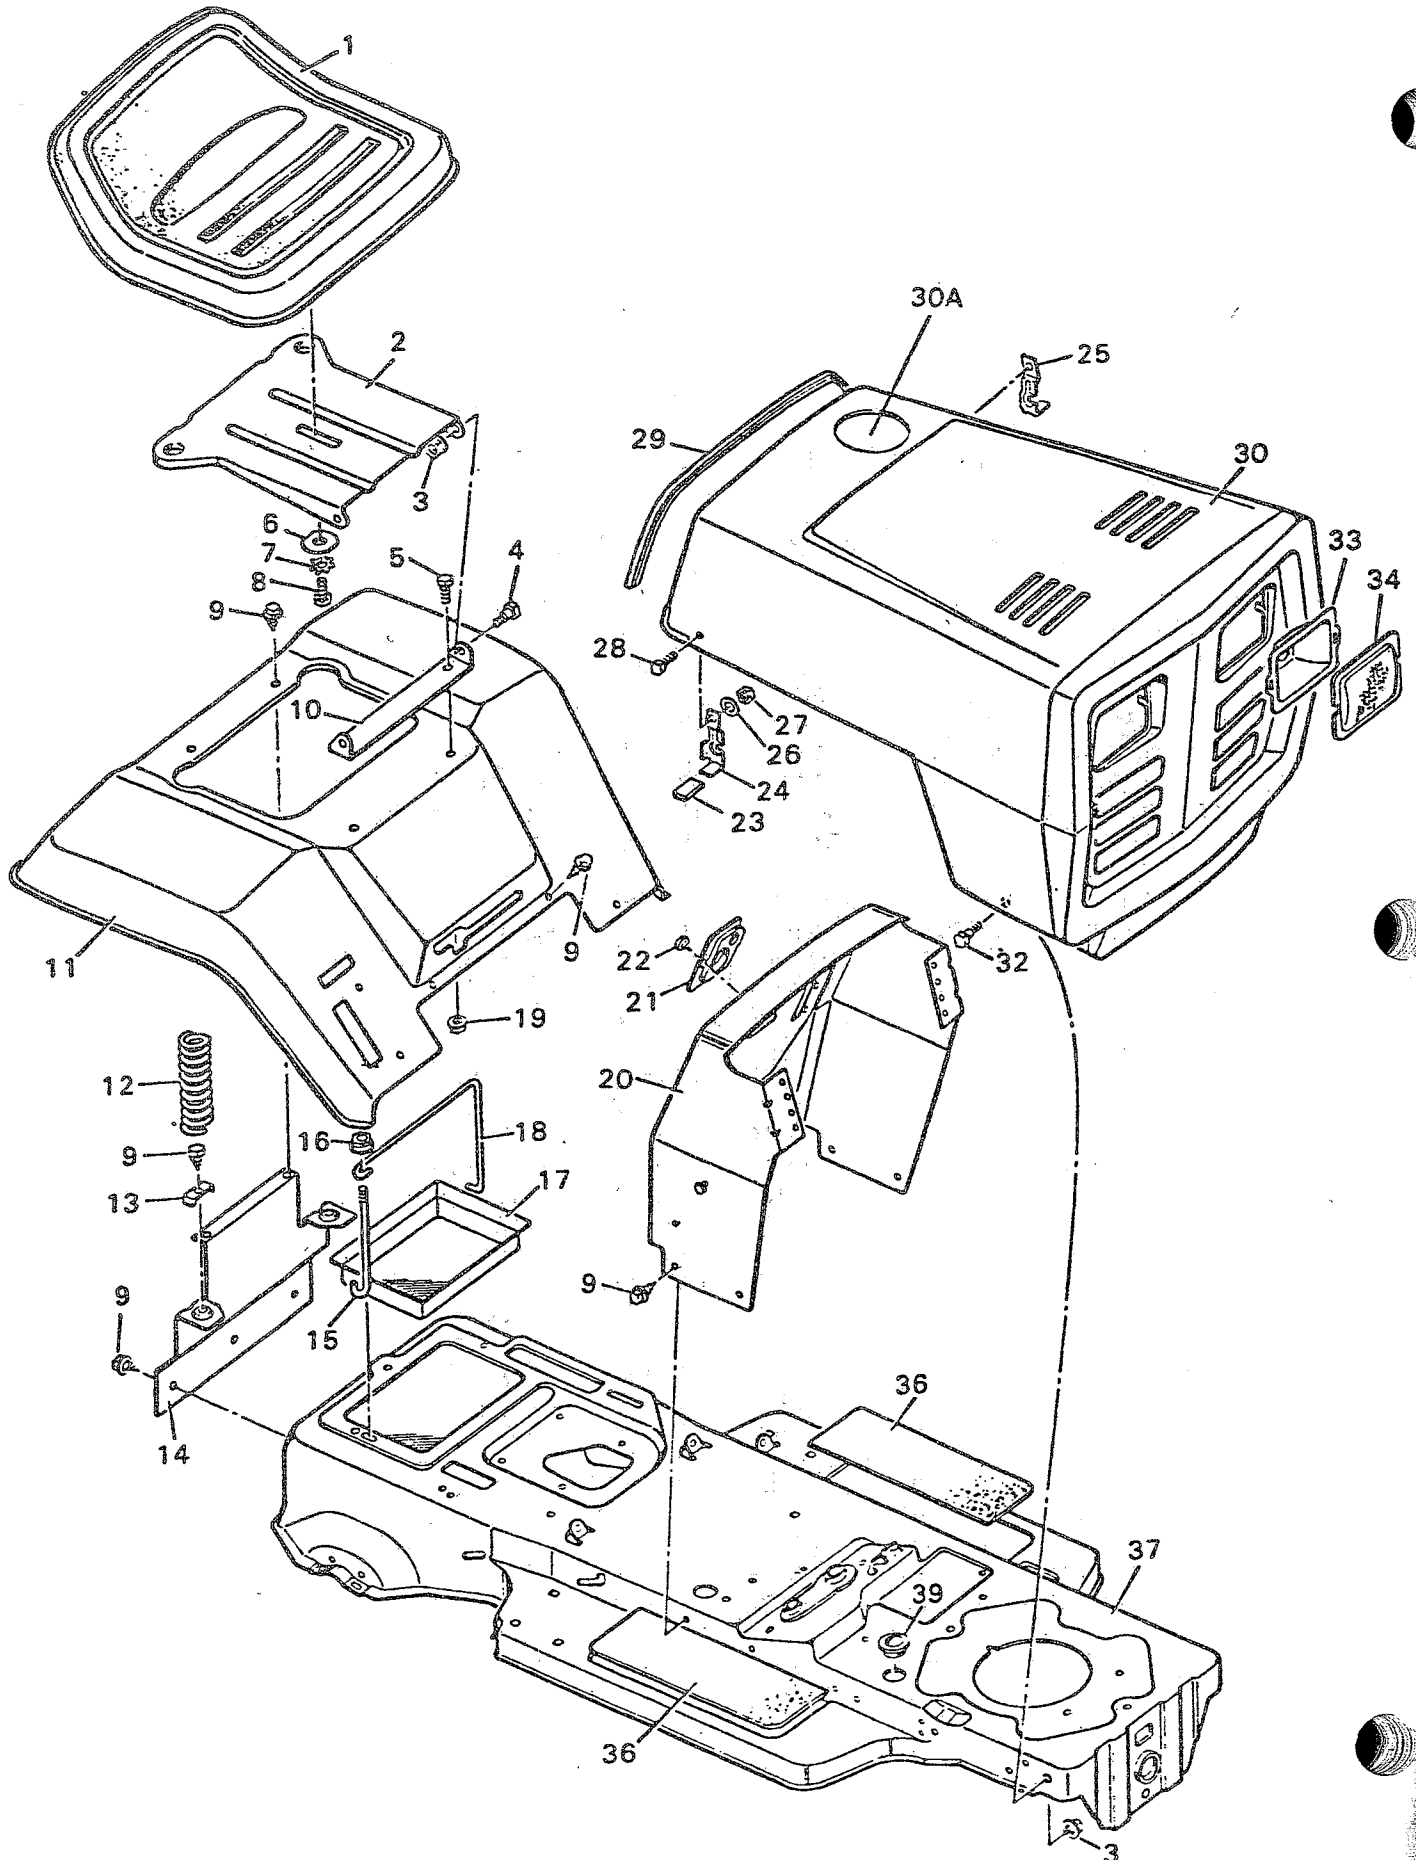

81-36358

BODY PARTS

PARTS LIST

KEY NO.	PART NO.	DESCRIPTION
1	24621	Seat Assembly
2	90032	Seat Support
3	15X84	Flange Locknut $\frac{3}{8}$ "-16
4	9X15	Shoulder Bolt $\frac{3}{8}$ "-16X $\frac{7}{8}$ "
5	1X92	Hex Bolt $\frac{5}{16}$ "-18X $\frac{1}{2}$ "
6	20663Z	Washer
7	19X36	Shakeproof Washer
8	1X88	Hex Bolt $\frac{1}{2}$ "-13X $\frac{3}{4}$ "
9	26X49	Screw
10	90031	Pivot Bracket
11	90186	Seat Deck
12	90054	Spring
13	90014	Spring Retainer
14	90007	Seat Deck Support
15	90012Z	Clamp Rod - Battery
16	15X82Z	Flange Hex Nut
17	24157	Battery Tray
18	90158Z	Battery Hold-Down Wire
19	15X88	Flange Locknut $\frac{5}{16}$ "-18
20	90200	Dashboard Assembly
21	90081	Bearing - Steering Post
22	26X186	Screw
23	21434	Grip - Hood Latch*
24	90146Z	Hood Latch - R.H.*
25	90147Z	Hood Latch - L.H.*
26	17X17Z	Washer*
27	15X81	Hex Nut #10-24*
28	4X20Z	Machine Screw #10-24X $\frac{1}{2}$ "
29	90240	Edge Trim*
30	90236	Hood & Grille Assembly - Complete
30A	90237	Hood & Grille Assembly with Hole
32	9X14	Shoulder Bolt $\frac{3}{8}$ "-16X $\frac{7}{8}$ "
33	90009C	Reflector, Headlight
34	90082	Lens, Headlamp
36	90148	Mat - Foot Rest
37	90001	Frame Channel
39	21268	Grommet
	90128	Parts Bag Assembly
	F-5270	Owner's Manuel
	F-5355	Parts List

** Order by Part Number and Brand Name, Example:

24377 Armstrong Wheel Assembly

24375 Armstrong Tire Only

Complete Transaxle, page 110, 111.

KEY NO.	PART NO.	DESCRIPTION
1	90095	Throttle Control & Cable
--	20339	Knob - Throttle Control
2	26X159	Tapping Screw
3	23711	Gas Cap
3A	24064	Gas Cap W/Gauge
4	23300	Gas Tank
5	23713	Hose Clamp
6	23715	Fuel Line
7	24159	Filter
8	26X214	Tapping Screw
9	-----	Engine †
10	20062	Woodruff Key No. 6
11	90001	Frame Channel
13	19X8	Shakeproof Washer
14	20103	Bolt - Engine Mount
15	90005Z	Stack Pulley Assembly
16	10851Z	Washer
17	19X39	Shakeproof Washer
18	1X20	Hex Bolt 3/8"-24X1"
19	90075Z	Belt Guide Assembly
20	23985	Muffler
21	18X32	Lockwasher
22	1X38	Hex Bolt 1/4"-20X5/8"