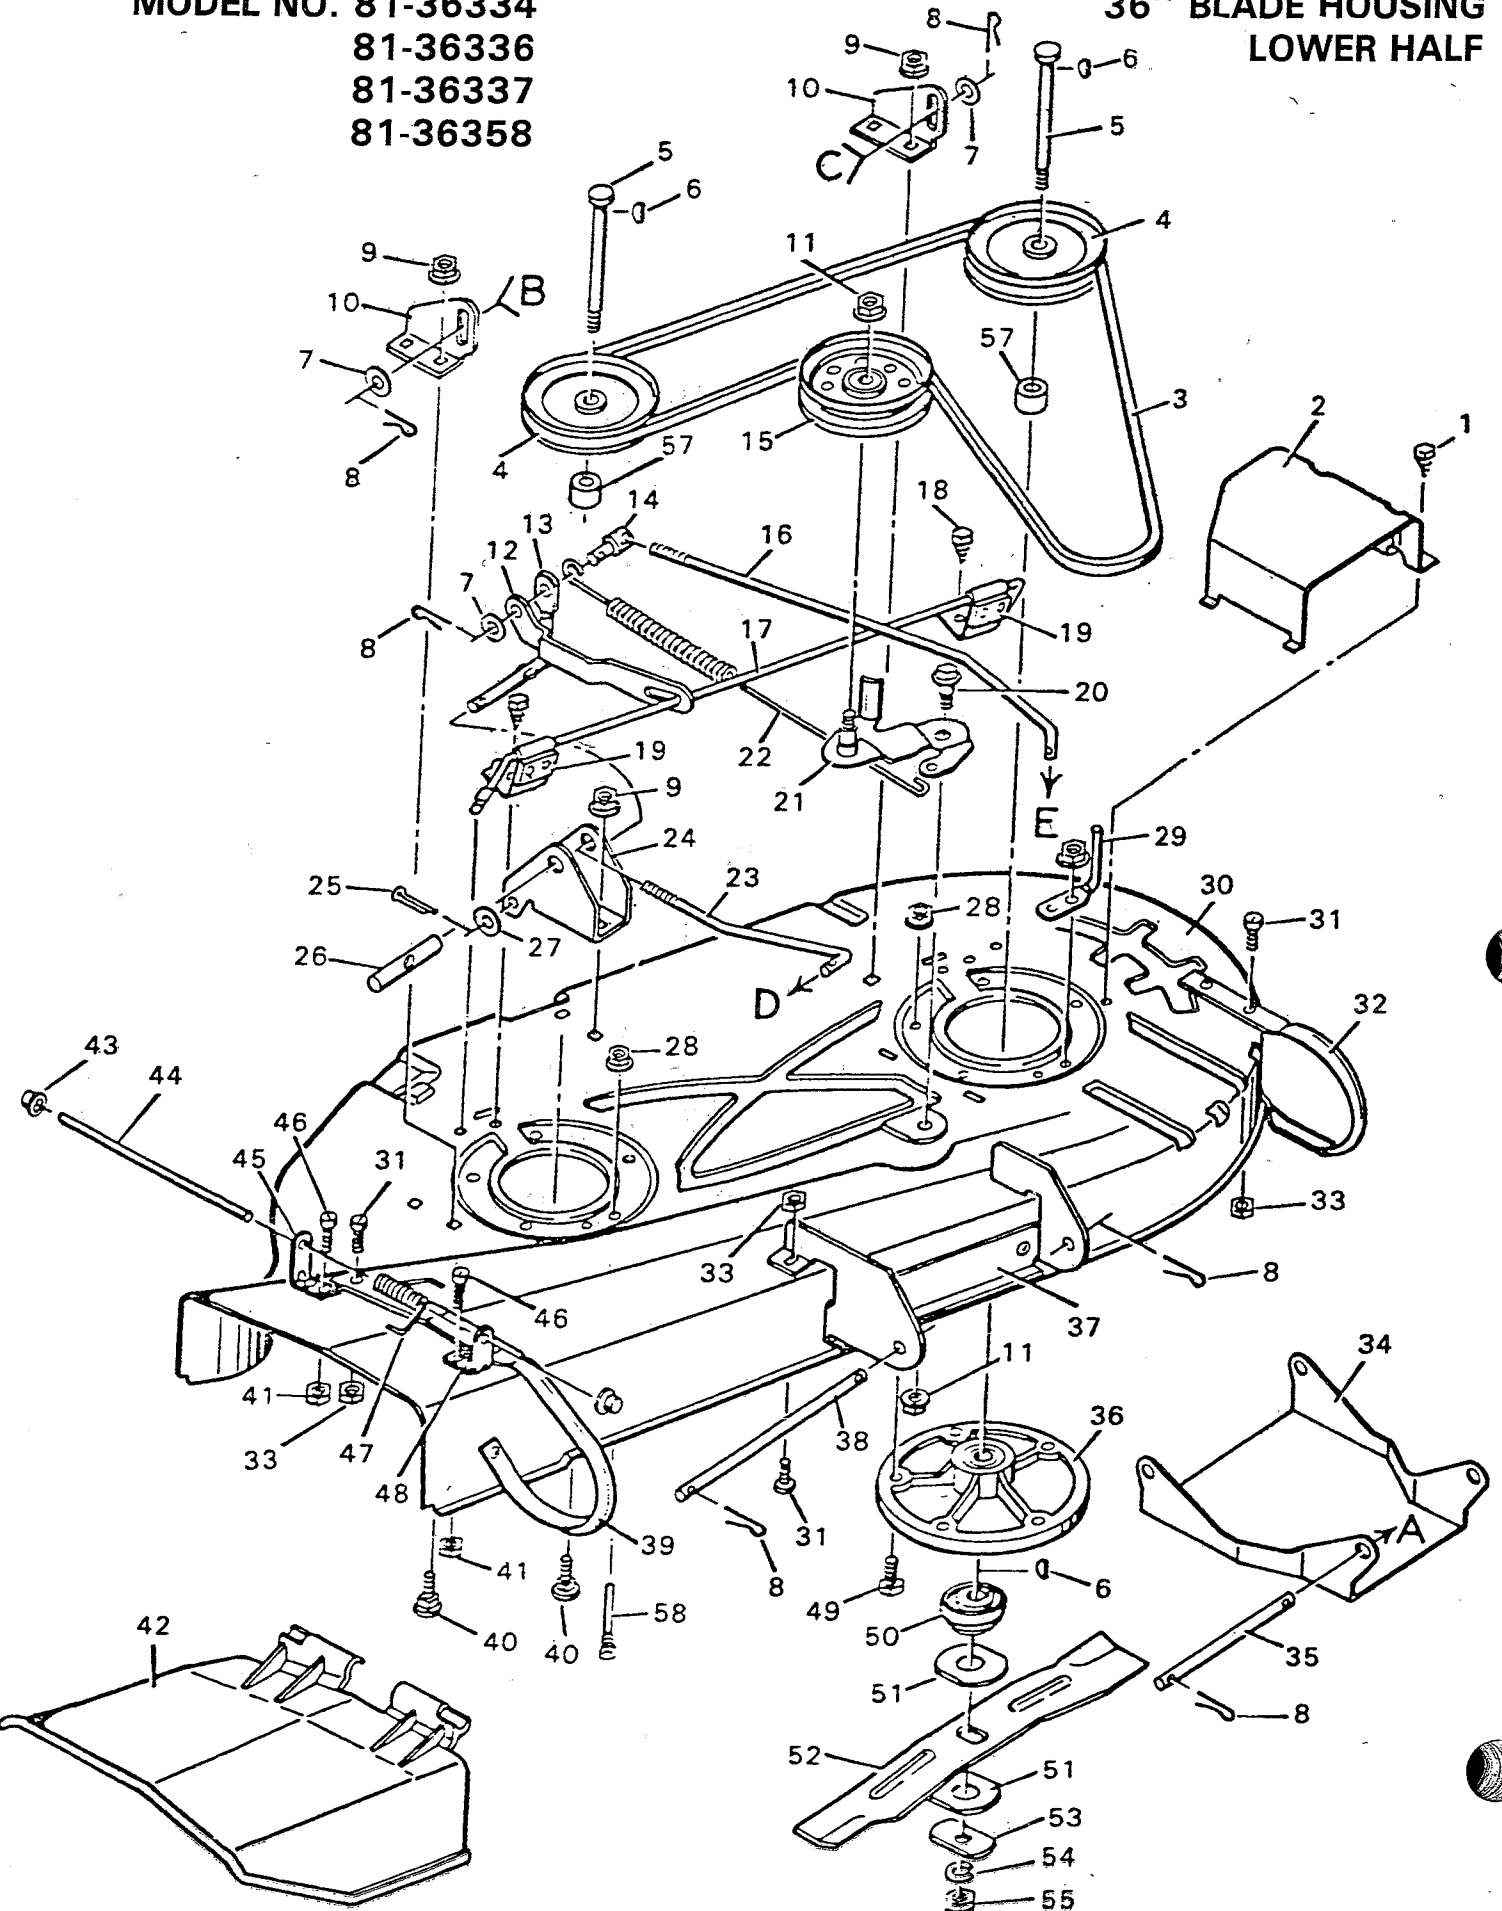

MODEL NO. 81-36334
81-36336
81-36337
81-36358

36" BLADE HOUSING
LOWER HALF

MODEL NO. 81-36334
81-36336
81-36337
81-36358

PARTS LIST

36" BLADE HOUSING
LOWER HALF

KEY NO.	PART NO.	DESCRIPTION
1	26X185	Screw
2	90117	Pulley Cover
3	37X27	Belt - Blade Drive
4	23739	Jackshaft Pulley
5	24578	Jackshaft
6	20062	Woodruff Key No. 6
7	17X53Z	Washer
8	75336	Hairpin
9	15X79	Flange Nut $\frac{5}{16}$"-18*
10	90103	Lifter Bracket*
11	15X84	Flange Locknut $\frac{3}{8}$"-16
12	90121Z	Brake Bar
13	90113Z	Pivot Lever
14	90115	Adjusting Nut
15	90118	Idler Pulley
16	90114Z	Control Rod
17	90122Z	Blade Brake Rod
18	26X214	Screw
19	90123	Spring Assembly
20	9X12	Shoulder Bolt $\frac{3}{8}$"-16X$\frac{7}{8}$"
21	90110Z	Idler Bracket Assembly
22	90116	Spring
23	90108Z	Link Rod
24	90104	Rear Hanger Bracket*
25	30X20	Cotter Pin
26	90109	Adjusting Bar
27	17X102	Washer
28	15X88	Flange Locknut $\frac{5}{16}$"-18
29	90120Z	Belt Guide
30	90101	Blade Housing
	407918	Complete Blade Housing
31	4X24	Machine Screw $\frac{1}{4}$"-20X$\frac{1}{2}$"
32	21945	Left Hand Skid*
33	15X67	Locknut $\frac{1}{4}$"-20*
34	90106	Front Hanger
35	90133Z	Hanger Rod
36	20551	Jackshaft Housing Assembly
37	90105	Front Hanger Bracket*
38	90107Z	Hanger Rod.
39	21944	Right Hand Skid*
40	2X53	Carriage Bolt $\frac{5}{16}$"-18X$\frac{5}{8}$"
41	15X81	Hex Nut #10-24*
42	21154	Chute Deflector
43	28X23	Push On Cap
44	21198Z	Deflector Rod
45	21187	Rear Deflector Bracket*
46	4X21	Machine Screw #10-24X$\frac{5}{8}$"
47	21189	Torsion Spring
48	21186	Front Deflector Bracket*
49	1X84	Hex Bolt $\frac{5}{16}$"-18X1"
50	20617	Blade Adapter
51	21673Z	Blade Washer
52	20930	Blade - 36"
53	20663Z	Washer
54	18X27	Lockwasher
56	15X72	Hex Nut - Blade Mount $\frac{1}{2}$"-20
57	24533Z	Jackshaft Spacer
58	20619	Guide Screw

*NOTE: These numbers are included in with key no.
30.