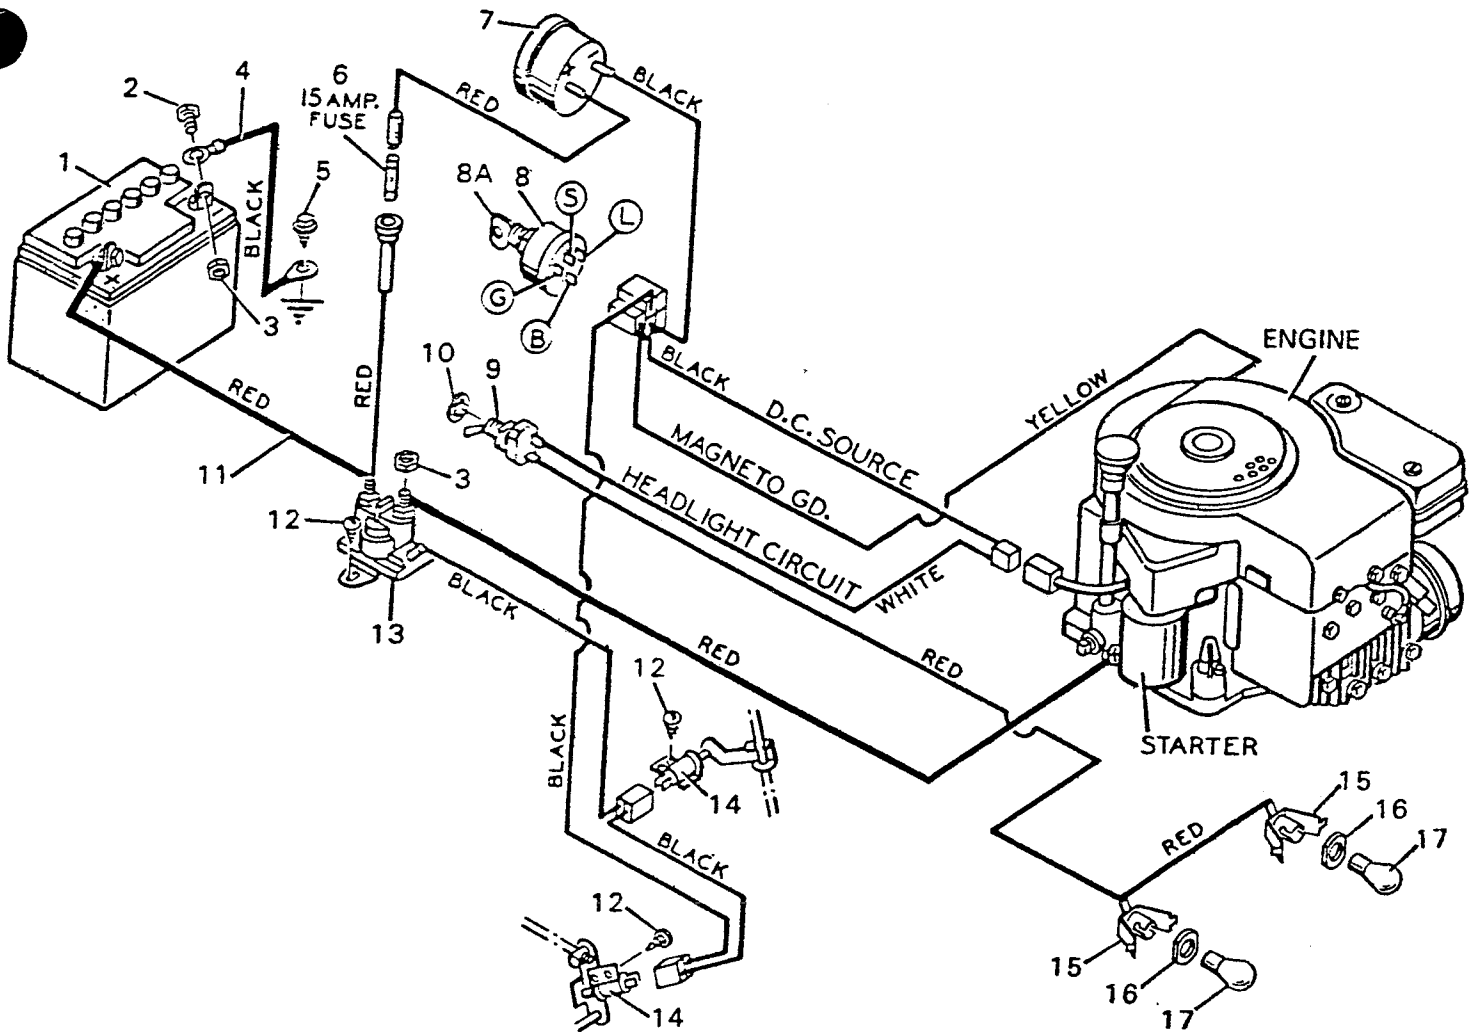

WIRING DIAGRAM FOR MODEL NO. 81-36358

KEY NO.	PART NO.	DESCRIPTION
1	90154	Battery - 30 AMP HOUR
--	90171	Electrolyte (Battery Acid)
2	1X38	Hex Bolt 1/4"-20X5/8"
3	15X66	Keps Nut 1/4"-20
4	24X9	Battery Cable - Black
5	26X49	Screw
6	23752	Slow-Blowing Fuse
7	21057PA	Ammeter Assembly
8	21064PA	Key Switch W/A.C. Term
8A	20729	Key & Ring-Only
9	20899PA	Light Switch
10	19X36	Shakeproof Washer
11	24X17	Battery Cable
12	26X185	Screw
13	24285	Solenoid
14	24273	Safety Switch
15	90155	Socket Assembly
16	90228	Washer Headlamp
	90062	Wiring Harness
17	90084	Bulb Headlamp