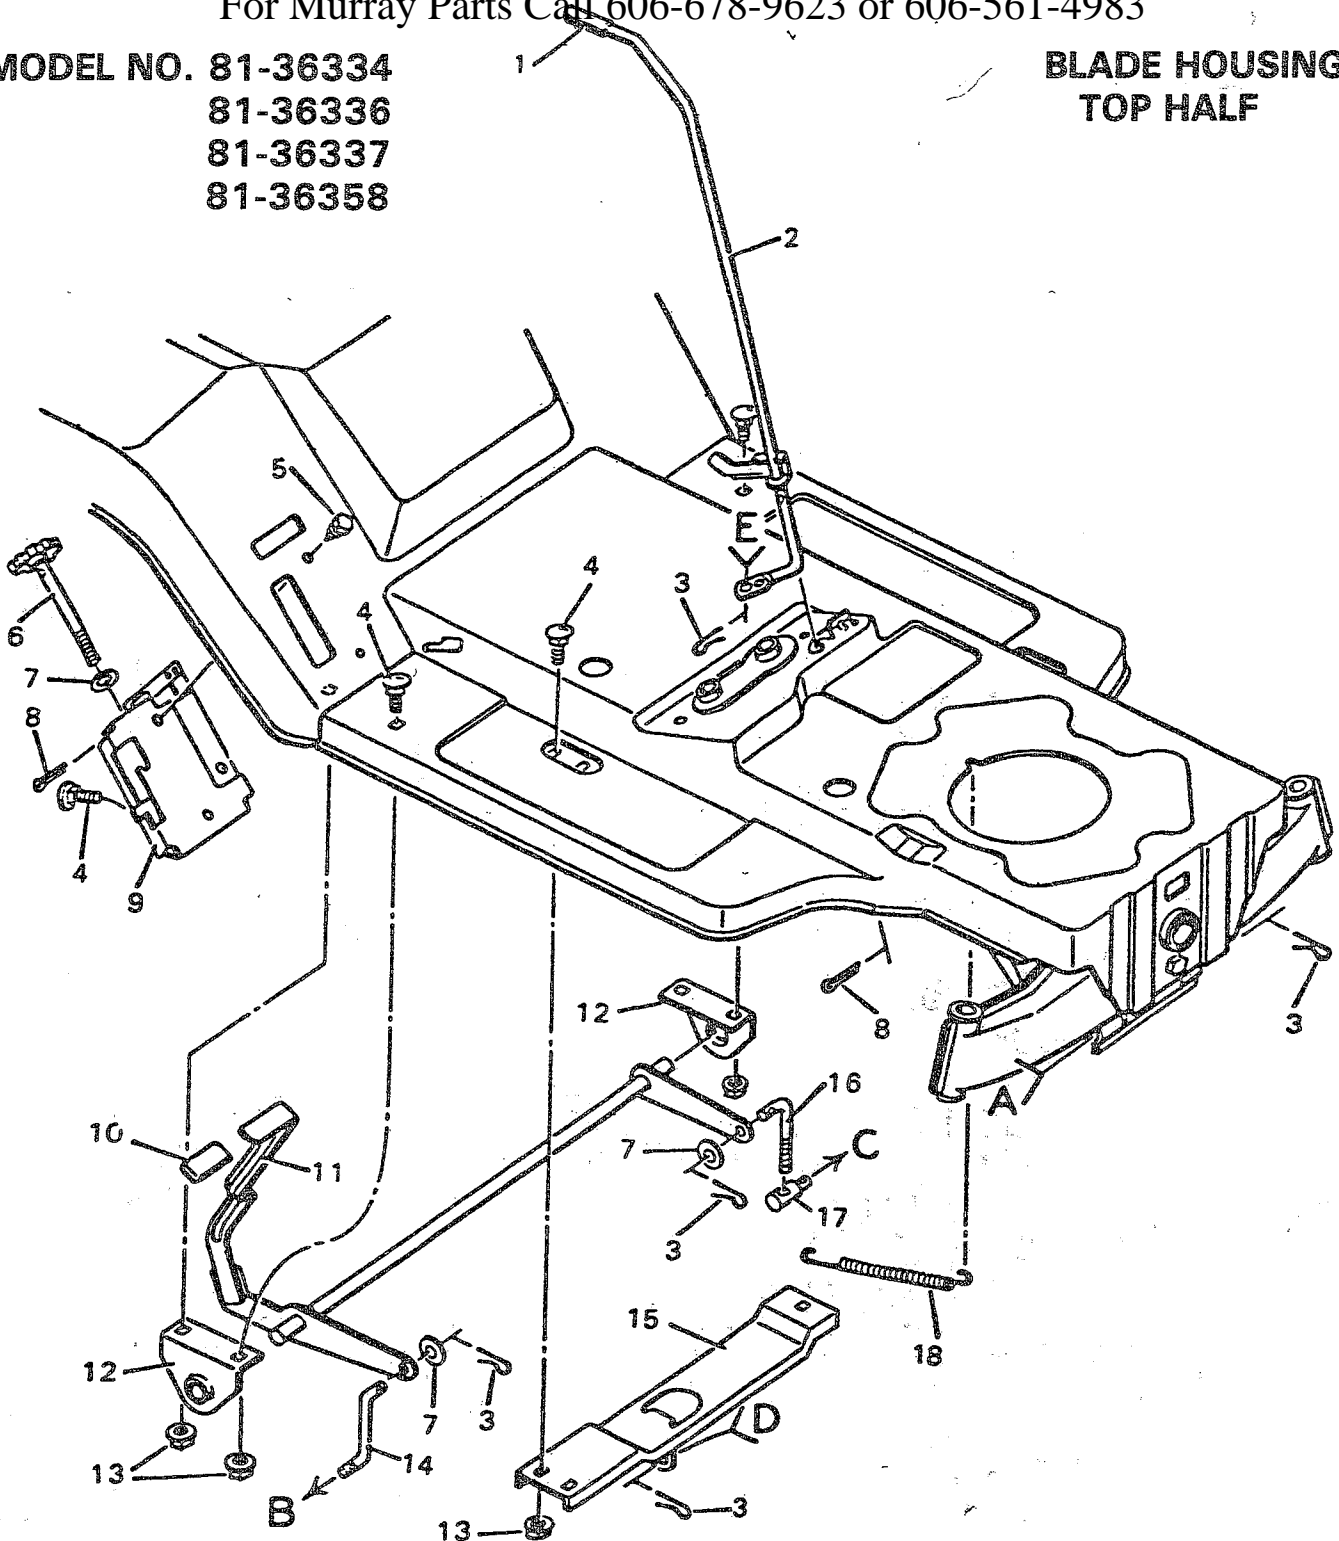

** Order by Part Number and Brand Name, Example:

24377 Armstrong Wheel Assembly

24375 Armstrong Tire Only

Complete Transaxle, page 110, 111.

KEY NO.	PART NO.	DESCRIPTION
1	90095	Throttle Control & Cable
--	20339	Knob - Throttle Control
2	26X159	Tapping Screw
3	23711	Gas Cap
3A	24064	Gas Cap W/Gauge
4	23300	Gas Tank
5	23713	Hose Clamp
6	23715	Fuel Line
7	24159	Filter
8	26X214	Tapping Screw
9	-----	Engine †
10	20062	Woodruff Key No. 6
11	90001	Frame Channel
13	19X8	Shakeproof Washer
14	20103	Bolt - Engine Mount
15	90005Z	Stack Pulley Assembly
16	10851Z	Washer
17	19X39	Shakeproof Washer
18	1X20	Hex Bolt 3/8"-24X1"
19	90075Z	Belt Guide Assembly
20	23985	Muffler
21	18X32	Lockwasher
22	1X38	Hex Bolt 1/4"-20X5/8"

MODEL NO. 81-36334
 81-36336
 81-36337
 81-36358

**BLADE HOUSING
 TOP HALF**

PARTS LIST

KEY NO.	PART NO.	DESCRIPTION	KEY NO.	PART NO.	DESCRIPTION
1	20476	Grip	10	23340	Grip
2	90030Z	Control Lever Assembly	11	90043	Lifter Assembly
3	75336	Hair Pin	12	90042	Hanger Bracket
4	2X53	Carriage Bolt	13	15X79	Hex Flange Nut
5	26X49	Screw	14	90099Z	Lifter Rod
6	90078Z	Adjusting Screw Assembly	15	90028	Support Channel
7	17X53Z	Washer	16	90100Z	Adjusting Rod
8	30X20	Cotter Pin	17	21920	Adjusting Nut
9	404063	Height Adjust Brkt. Assembly	18	90085	Spring