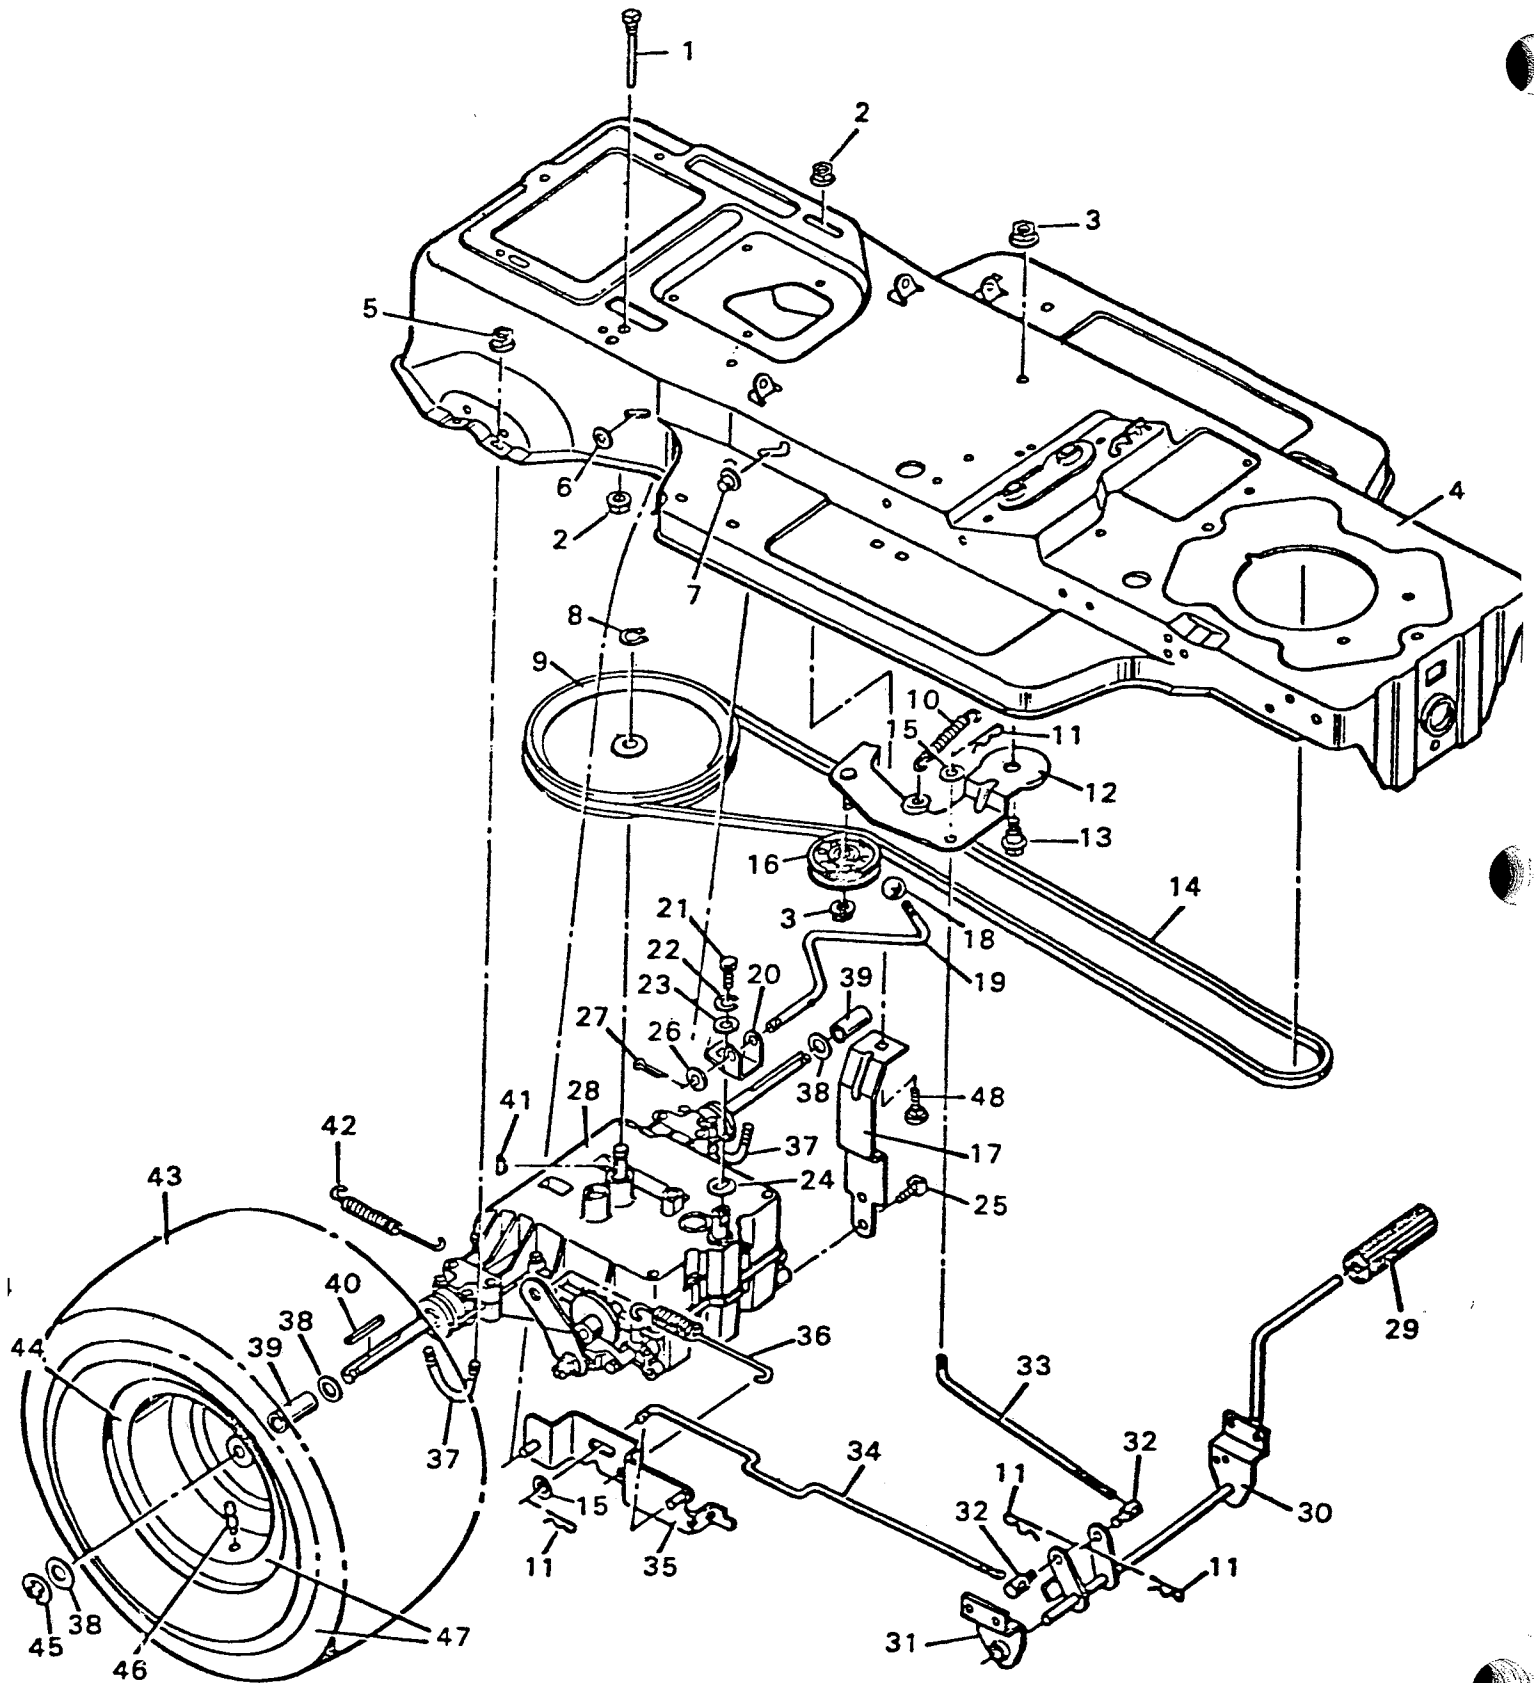

KEY NO.	PART NO.	DESCRIPTION
1	20619	Guide Bolt
2	15X79	Flange Nut $\frac{5}{16}$"-18
3	15X84	Flange Locknut $\frac{3}{8}$"-18
4	90001	Frame Channel
5	15X88	Flange Locknut $\frac{5}{16}$"-18
6	28X44	Push Nut
7	90145	Cap Retainer
8	11X7	Retainer Ring
9	90190	Pulley
10	90071	Extension Spring
11	20692	Hairpin
12	90011Z	Idler Bracket Assembly
13	9X12	Shoulder Bolt $\frac{3}{8}$"-16-$\frac{7}{8}$"
14	37X35	Drive Belt
15	17X53Z	Washer
16	21409	Idler Pulley
17	90173	Transaxle Support
18	20739	Knob - Shift Lever
19	91087Z	Shift Lever
20	90183Z	Shifter Yoke
21	1X82	Hex Bolt $\frac{1}{4}$"-28X$\frac{1}{2}$"
22	18X32	Lockwasher
23	17X32	Washer
24	17X131	Washer
25	26X207	Screw
26	17X102Z	Washer
27	30X20	Cotter Pin
28	90229	Transaxle †
29	21544	Clutch and Brake Pedal
30	90027	Lever Assembly
31	90013	Support Bracket
32	21920	Adjusting Nut
33	90066Z	Clutch Rod
34	90067Z	Brake Rod
35	90068Z	Brake Link Assembly
36	23812	Brake Spring
37	90017Z	U-Bolt
38	21521	Transaxle Washer
39	87X63Z	Axle Spacer
40	21553	Square Key $\frac{3}{16}$"X2"
41	20697	Woodruff Key No. 9
42	90142	Spring
43	407903	Tire Only**
44	407902	Wheel Only**
45	11X3	E-Ring
46	24373	Valve Stem and Cap**
47	24377	Wheel and Tire Assembly
48	2X53Z	Carriage Bolt $\frac{5}{16}$"-18X$\frac{3}{4}$"

*NOTE: These numbers are included in key no. 47.

†NOTE: All parts pertaining to this transmission are available from Tecumseh Parts and Service Centers listed in the yellow pages of the telephone directory under "Engines, Gasoline" or "Gasoline Engines".

** Order by Part Number and Brand Name, Example:

24377 Armstrong Wheel Assembly

24375 Armstrong Tire Only

Complete Transaxle, page 110, 111.