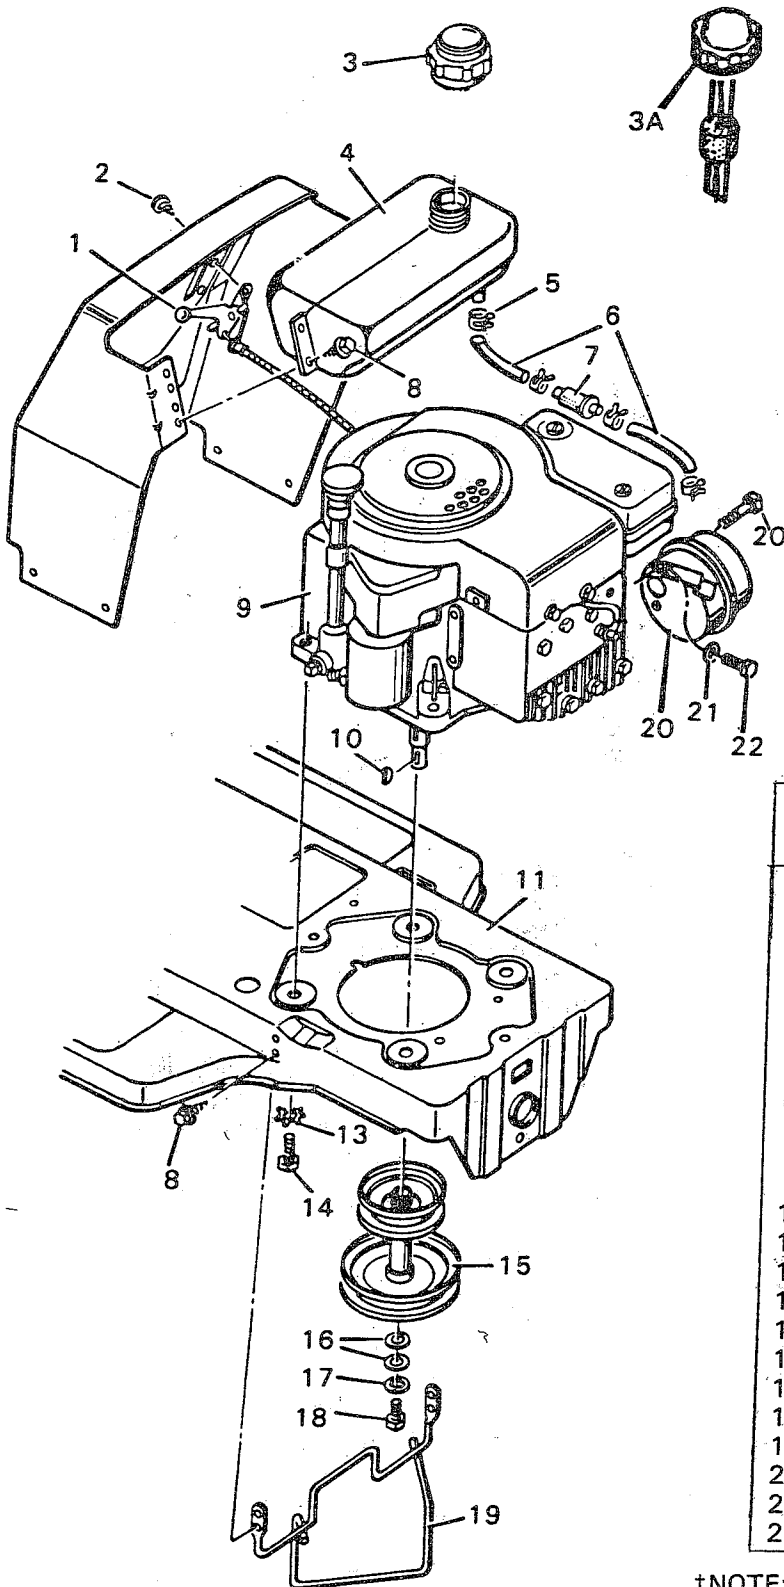

** Order by Part Number and Brand Name, Example:

24377 Armstrong Wheel Assembly

24375 Armstrong Tire Only

Complete Transaxle, page 110, 111.

KEY NO.	PART NO.	DESCRIPTION
1	90095	Throttle Control & Cable
--	20339	Knob - Throttle Control
2	26X159	Tapping Screw
3	23711	Gas Cap
3A	24064	Gas Cap W/Gauge
4	23300	Gas Tank
5	23713	Hose Clamp
6	23715	Fuel Line
7	24159	Filter
8	26X214	Tapping Screw
9	-----	Engine †
10	20062	Woodruff Key No. 6
11	90001	Frame Channel
13	19X8	Shakeproof Washer
14	20103	Bolt - Engine Mount
15	90005Z	Stack Pulley Assembly
16	10851Z	Washer
17	19X39	Shakeproof Washer
18	1X20	Hex Bolt 3/8"-24X1"
19	90075Z	Belt Guide Assembly
20	23985	Muffler
21	18X32	Lockwasher
22	1X38	Hex Bolt 1/4"-20X5/8"