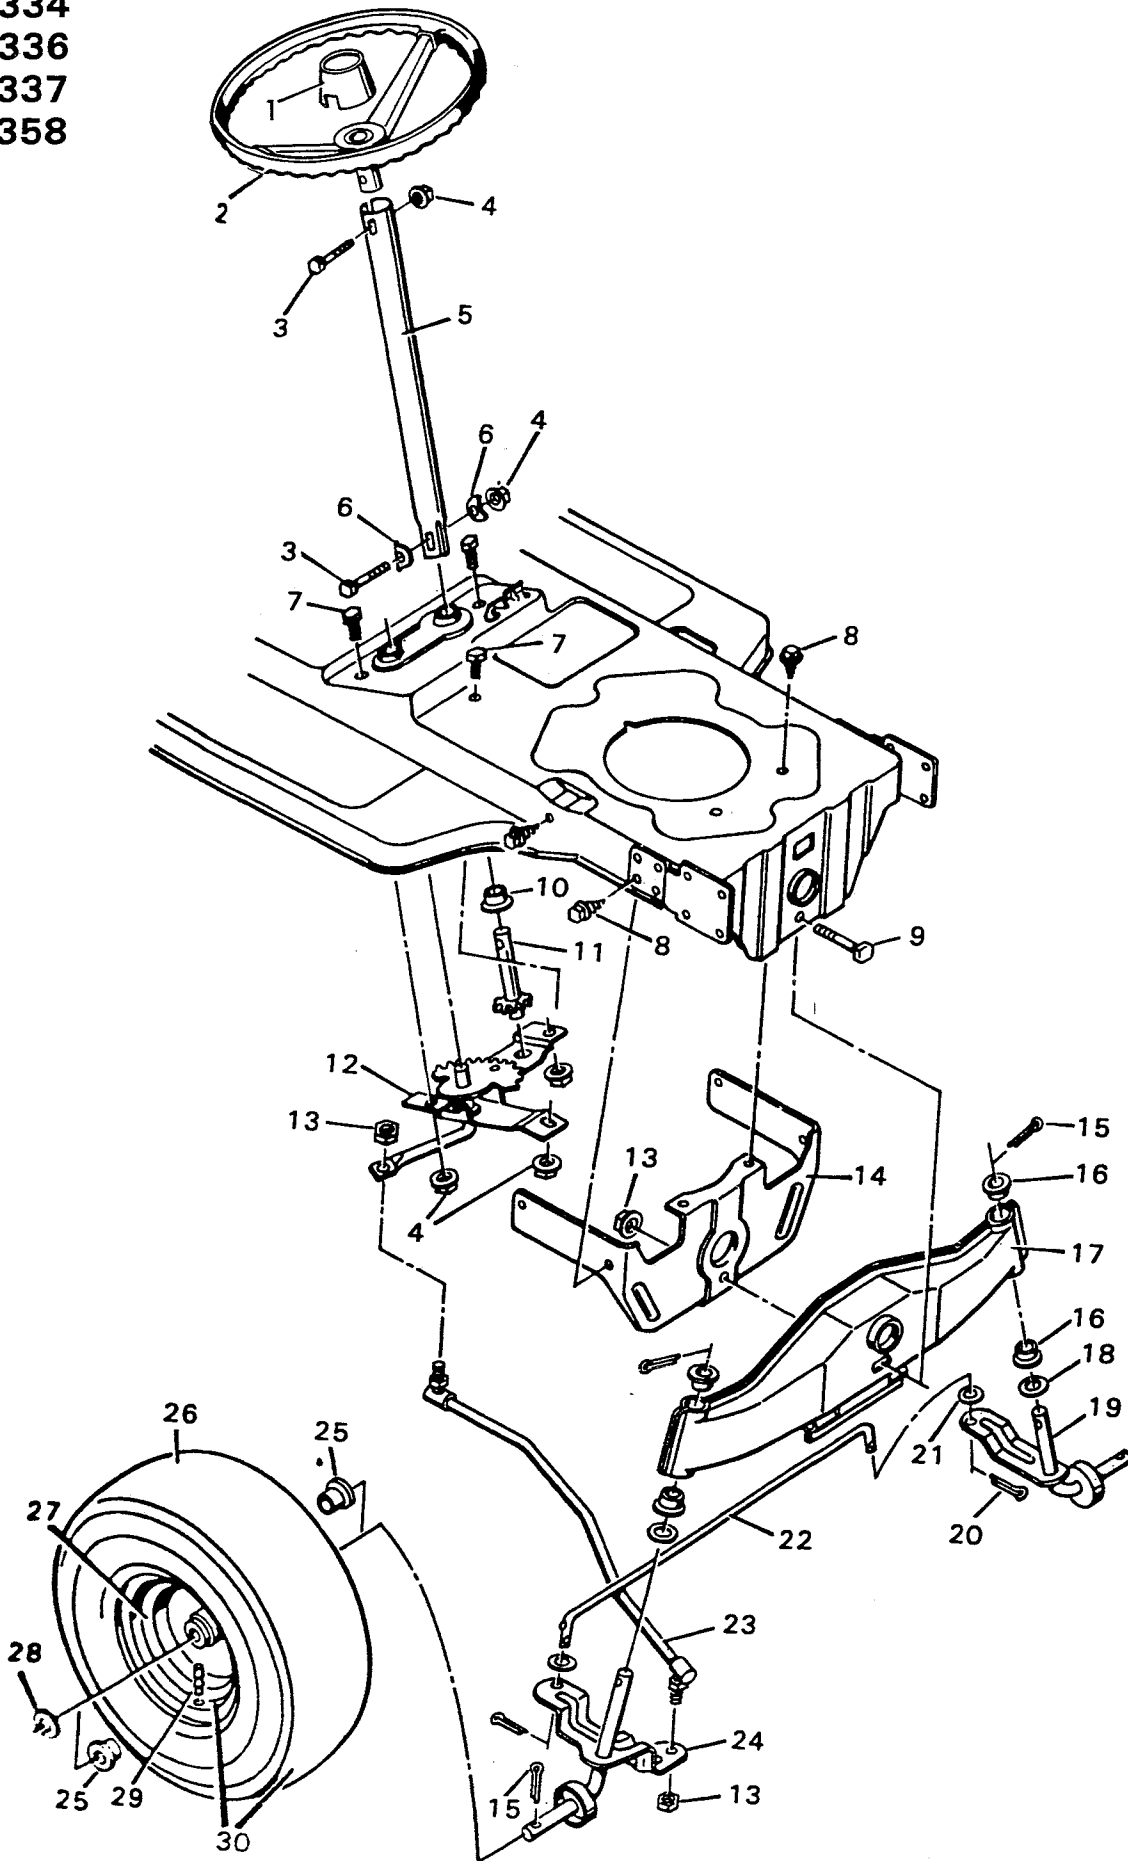

81-30334
81-36334
81-36336
81-36337
81-36358

STEERING PARTS

STEERING PARTS

81-30334
81-36334
81-36336
81-36337
81-36358

KEY NO.	81-36336	81-30334	DESCRIPTION
	81-36337	81-36334	
1	23573	23573	Steering Wheel Cap
2	90126	90126	Steering Wheel
3	1X102	1X102	Hex Bolt $\frac{5}{16}$"-18X1$\frac{1}{2}$"
4	15X88	15X88	Flange Locknut $\frac{5}{16}$"-18
5	90130C	90130C	Steering Post
6	17X132	17X132	Cup Washer
7	1X45	1X45	Hex Bolt $\frac{5}{16}$"-18X$\frac{5}{8}$"
8	26X49	26X49	Screw
9	1X101	1X101	Hex Bolt $\frac{3}{8}$"-24X3$\frac{1}{4}$"
10	90096	90096	Bearing
11	90132	90132	Pinion Gear & Shaft
12	90025	90025	Sector Gear Assembly
13	15X87	15X87	Flange Locknut $\frac{3}{8}$"-24
14	90002	90002	Axle Support - Front
15	30X49	30X49	Cotter Pin
16	90035	90035	Bearing
17	90034	90034	Axle Assembly
18	17X113	17X113	Washer
19	90037	90139	Left Handle Spindle Assembly
20	30X20	30X20	Cotter Pin
21	17X57	17X57	Washer
22	90038	90038	Tie Rod
23	90041	90041	Drag Link Assembly
24	90036	90038	Right Handle Spindle Assembly
25	24367	24367	Bearing*
26	407906	407907	Tire Only*
27	407905	407909	Wheel Only*
28	17X83Z	17X83Z	Washer
29	24373	24373	Valve Stem & Cap*
30	24378	90218	Wheel Assembly

NOTE: Some manuals show 407907 as a valve stem and cap. This is a typographical error - all valve stems and caps should be 24373.