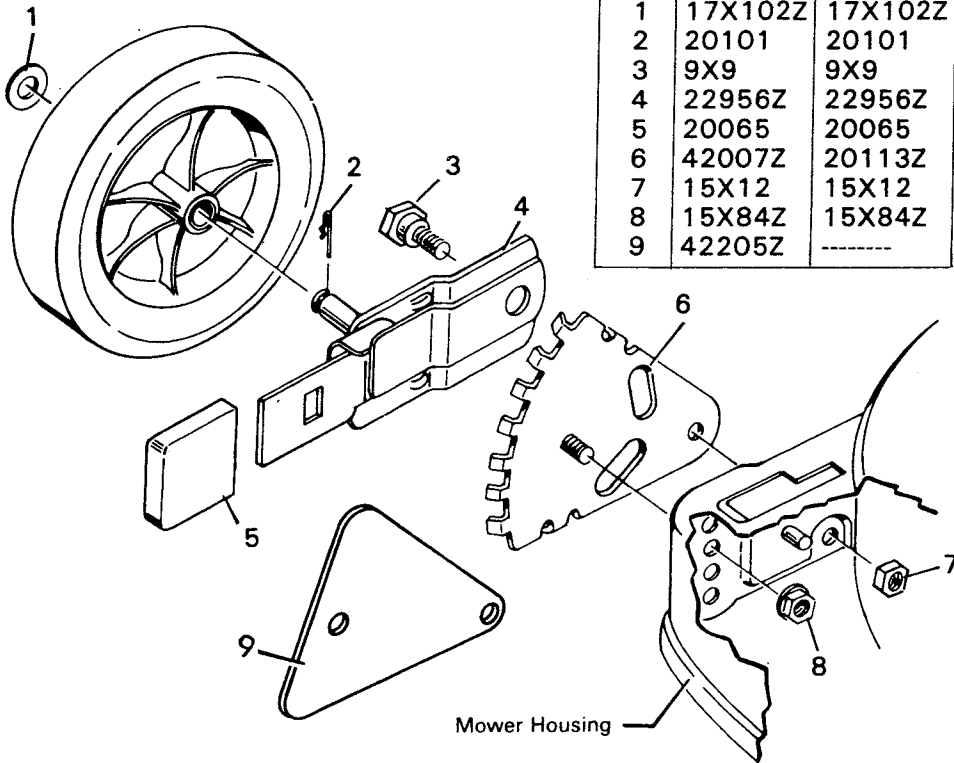

### MODEL 81-22030 22" DELUXE ROTARY MOWER

Key No.	Model 81-22030 Part No.	Description	Key No.	Model 81-22030 Part No.	Description
1	----	Engine	26	20107	Hub Cap
3	20062	Woodruff Key	27	400251	Wheel Adjuster - Right Front & Left Rear*
4	22071	Housing	27	400252	Wheel Adjuster - Left Front & Right Rear*
5	19X8	Shakeproof Washer	28	20104	Wheel & Tire
6	20103	Engine Bolt	29	42191C	Upper Handle Assembly
8	20050	Blade Adapter	30	42199C	Lower Handle Assembly
9	20046	Blade	31	402013	Control & Cable
10	20094Z	Washer	32	3X97Z	Bolt
11	18X31	Cup Washer	33	15X66	Keps Nut
12	1X68	Blade Adapter Bolt	35	3X136Z	Screw
13	20454	Chute Deflector	36	22550	Cable Clips
14	22052	Torsion Spring	37	20087	Formed Washer
15	22050Z	Pivot Pin		42121	Parts Bag
16	28X42	Push-On-Cap		F-5285	Owners Manual
17	407018	Rear Guard			

\*Note: See page 24 for Wheel Adjuster Replacement Parts.

**DELUXE WHEEL ADJUSTER ASSEMBLY**  
**MODEL 400245 - MULCHER**  
**400246 - SIDE BAGGER**  
**400247 - REAR BAGGER**

KEY NO.	MODEL 400245	MODEL 400246	MODEL 400247	DESCRIPTION
1	17X102Z	17X102Z	17X102Z	Washer
2	20101	20101	20101	Hair Pin
3	9X9	9X9	9X18	Shoulder Bolt
4	22956Z	22956Z	22956Z	Arm and Axle Assembly
5	20065	20065	20065	Lever Spring Knob
6	42007Z	20113Z	42007Z	Index Plate Assembly
7	15X12	15X12	15X12	Flange Locknut
8	15X84Z	15X84Z	15X84Z	Locknut
9	42205Z	-----	-----	Spacer

**STANDARD WHEEL ADJUSTER ASSEMBLY**  
**MODELS 400251 & 400252**

Key No.	Part No.	Description
1	17X102Z	Washer
2	20101	Hair Pin
3	42102Z	Wheel Bracket Assembly - Right Front or Left Rear
	42103Z	Wheel Bracket Assembly - Left Front or Right Rear
4	42104Z	Index Plate Assembly
1-4	400251	Wheel Adjuster Assembly - Right Front or Left Rear
1-4	400252	Wheel Adjuster Assembly - Left Front or Right Rear
5	15X84Z	Flange Locknut