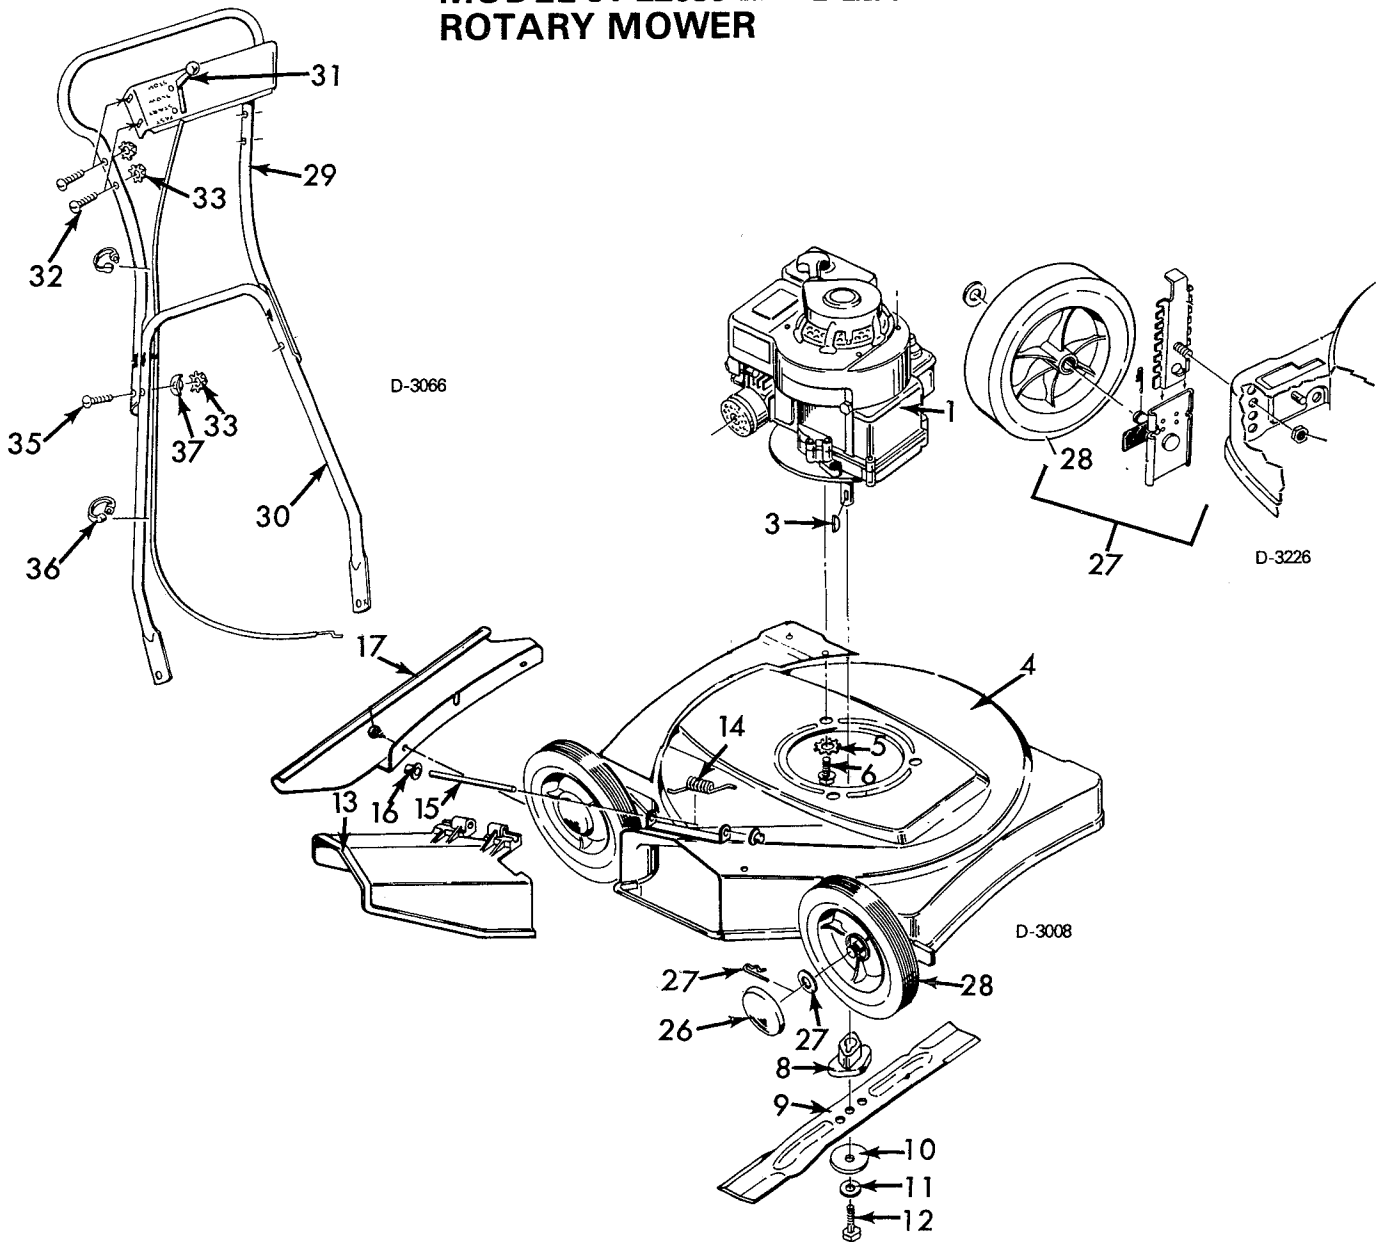

### MODEL 81-22030 22" DELUXE ROTARY MOWER

Key No.	Model 81-22030 Part No.	Description	Key No.	Model 81-22030 Part No.	Description
1	----	Engine	26	20107	Hub Cap
3	20062	Woodruff Key	27	400251	Wheel Adjuster - Right Front & Left Rear*
4	22071	Housing	27	400252	Wheel Adjuster - Left Front & Right Rear*
5	19X8	Shakeproof Washer	28	20104	Wheel & Tire
6	20103	Engine Bolt	29	42191C	Upper Handle Assembly
8	20050	Blade Adapter	30	42199C	Lower Handle Assembly
9	20046	Blade	31	402013	Control & Cable
10	20094Z	Washer	32	3X97Z	Bolt
11	18X31	Cup Washer	33	15X66	Keps Nut
12	1X68	Blade Adapter Bolt	35	3X136Z	Screw
13	20454	Chute Deflector	36	22550	Cable Clips
14	22052	Torsion Spring	37	20087	Formed Washer
15	22050Z	Pivot Pin		42121	Parts Bag
16	28X42	Push-On-Cap		F-5285	Owners Manual
17	407018	Rear Guard			

\*Note: See page 24 for Wheel Adjuster Replacement Parts.

**DELUXE WHEEL ADJUSTER ASSEMBLY**  
**MODEL 400245 - MULCHER**  
**400246 - SIDE BAGGER**  
**400247 - REAR BAGGER**

KEY NO.	MODEL 400245	MODEL 400246	MODEL 400247	DESCRIPTION
1	17X102Z	17X102Z	17X102Z	Washer
2	20101	20101	20101	Hair Pin
3	9X9	9X9	9X18	Shoulder Bolt
4	22956Z	22956Z	22956Z	Arm and Axle Assembly
5	20065	20065	20065	Lever Spring Knob
6	42007Z	20113Z	42007Z	Index Plate Assembly
7	15X12	15X12	15X12	Flange Locknut
8	15X84Z	15X84Z	15X84Z	Locknut
9	42205Z	-----	-----	Spacer

**STANDARD WHEEL ADJUSTER ASSEMBLY**  
**MODELS 400251 & 400252**

Key No.	Part No.	Description
1	17X102Z	Washer
2	20101	Hair Pin
3	42102Z	Wheel Bracket Assembly - Right Front or Left Rear
	42103Z	Wheel Bracket Assembly - Left Front or Right Rear
4	42104Z	Index Plate Assembly
1-4	400251	Wheel Adjuster Assembly - Right Front or Left Rear
1-4	400252	Wheel Adjuster Assembly - Left Front or Right Rear
5	15X84Z	Flange Locknut