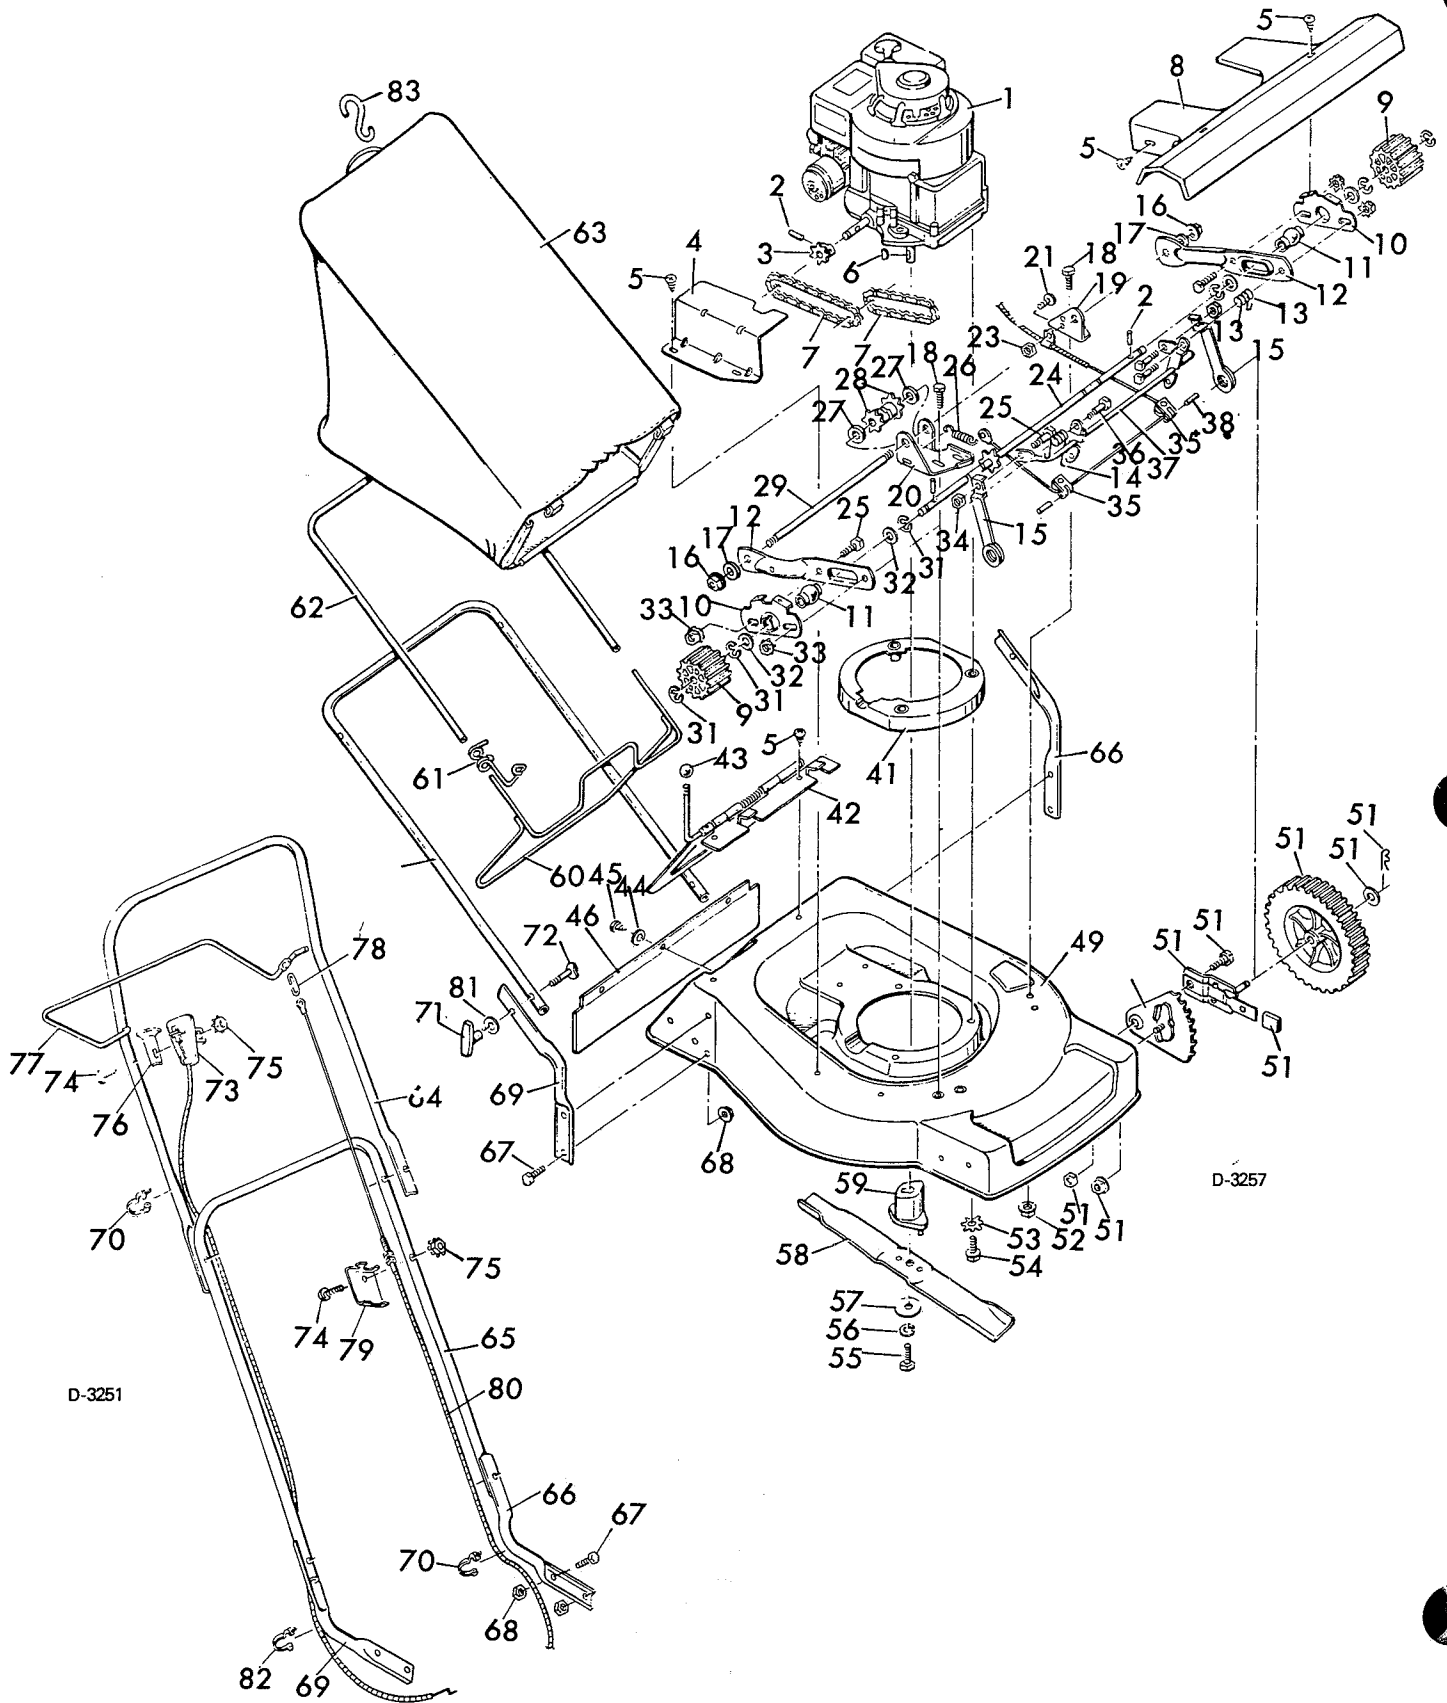

**MODEL 81-21820
REAR BAGGER
SELF-PROPELLED**

**MODEL 81-21820
REAR BAGGER
SELF-PROPELLED**

Key No.	Part No.	Description	Key No.	Part No.	Description
1	----	Engine	44	17X17Z	Washer
2	32X64	Spring Pir.	45	26X184	Screw
3	42086	Sprocket - Engine	46	42204	Rear Guard
4	42289	Primary Chain Cover	49	42011	Housing Assembly
5	26X159	Tapping Screw	50	20105	Wheel & Tire
6	20062	Woodruff Key # 6	51	400247	Wheel Adjuster Assembly*
7	42108	Roller Chain	52	15X82	Flange Nut 1/4"-20
8	42088	Pinion Guard	53	19X8	Shakeproof Washer
9	20066	Drive Pinion	54	20102	Bolt - Engine Mount
10	22974Z	Bearing Retainer Bracket	55	1X68	Bolt - Blade Mount
11	20048	Bearing	56	18X31	Spring Lockwasher
12	42063Z	Drive Arm	57	20094Z	Washer
13	22977	Spring - L.H.	58	22860	Blade - 21 Inch
14	22976	Spring - R.H.	59	42002	Blade Adapter
15	22970Z	Wheel Connecting Lever Assembly	60	42035	Grass Catcher Frame
16	15X84	Flange Locknut 3/8"-16	61	42037	Door Latch
17	17X53Z	Washer	62	42036	Upper Tube
18	1X38	Hex Bolt 1/4"-20X5/8"	63	42033	Grass Catcher Bag
19	42053Z	Drive Yoke Bracket - L.H.	64	22961C	Upper Handle
20	42054Z	Drive Yoke Bracket - R.H.	65	42039C	Lower Handle
21	4X20	Machine Screw # 10-24X1/2"	66	42029	Handle Bracket LH
23	15X51Z	Hex Nut # 10-24	67	1X85	Hex Bolt
24	42083Z	Sprocket & Drive Shaft Assembly	68	15X84Z	Hex Nut
25	9X8	Shoulder Bolt	69	42028	Handle Bracket R.H.
26	42018	Spring - Extension	70	22550	Cable Clip
27	42003	Spacer	71	20266	Knob - Folding Handle
28	42087	Sprocket	72	20129Z	Contour Head Bolt
29	42090Z	Axle Drive Yoke Support	73	42058	Throttle Control
30	1X45	Hex Bolt 5/16"-18X5/8"	74	3X136Z	Screw
31	11X8	Retainer Ring	75	15X66	Keps Nut
32	17X100Z	Washer	76	22975Z	Handle Stop
33	15X76	Keps Nut 5/16"-18	77	22957Z	Control Handle
34	15X88	Stover Nut 5/16"-18	78	22959	Clutch Cable Hook
35	22973	Bracket & Pulley Assembly	79	42069Z	Cable Bracket
36	9X1	Shoulder Bolt	80	42092	Control Cable Assembly
37	42050Z	Tie Rod Assembly	81	17X46Z	Washer
38	32X70	Spring Pin		42070	Parts Bag Assembly
41	42251E	Base Plate & Spacer Assembly		F-5418	Owners Manual
42	400249	Door & Bracket Assembly	82	32425	1" Cable Clip
43	42031	Knob - Door	83	42041	Catcher Support Hook

*Note: See page 24 for Wheel Adjuster Replacement Parts.