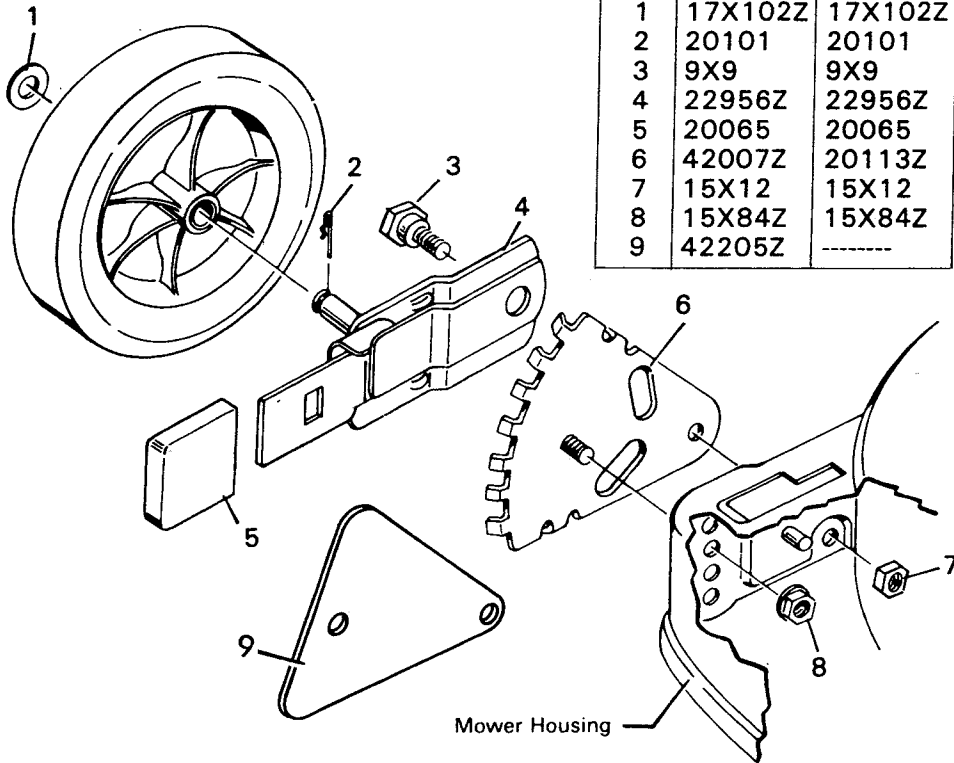

### DELUXE WHEEL ADJUSTER ASSEMBLY

**MODEL 400245 - MULCHER**  
**400246 - SIDE BAGGER**  
**400247 - REAR BAGGER**

KEY NO.	MODEL 400245	MODEL 400246	MODEL 400247	DESCRIPTION
1	17X102Z	17X102Z	17X102Z	Washer
2	20101	20101	20101	Hair Pin
3	9X9	9X9	9X18	Shoulder Bolt
4	22956Z	22956Z	22956Z	Arm and Axle Assembly
5	20065	20065	20065	Lever Spring Knob
6	42007Z	20113Z	42007Z	Index Plate Assembly
7	15X12	15X12	15X12	Flange Locknut
8	15X84Z	15X84Z	15X84Z	Locknut
9	42205Z	-----	-----	Spacer

### STANDARD WHEEL ADJUSTER ASSEMBLY MODELS 400251 & 400252

Key No.	Part No.	Description
1	17X102Z	Washer
2	20101	Hair Pin
3	42102Z	Wheel Bracket Assembly - Right Front or Left Rear
	42103Z	Wheel Bracket Assembly - Left Front or Right Rear
4	42104Z	Index Plate Assembly
1-4	400251	Wheel Adjuster Assembly - Right Front or Left Rear
1-4	400252	Wheel Adjuster Assembly - Left Front or Right Rear
5	15X84Z	Flange Locknut