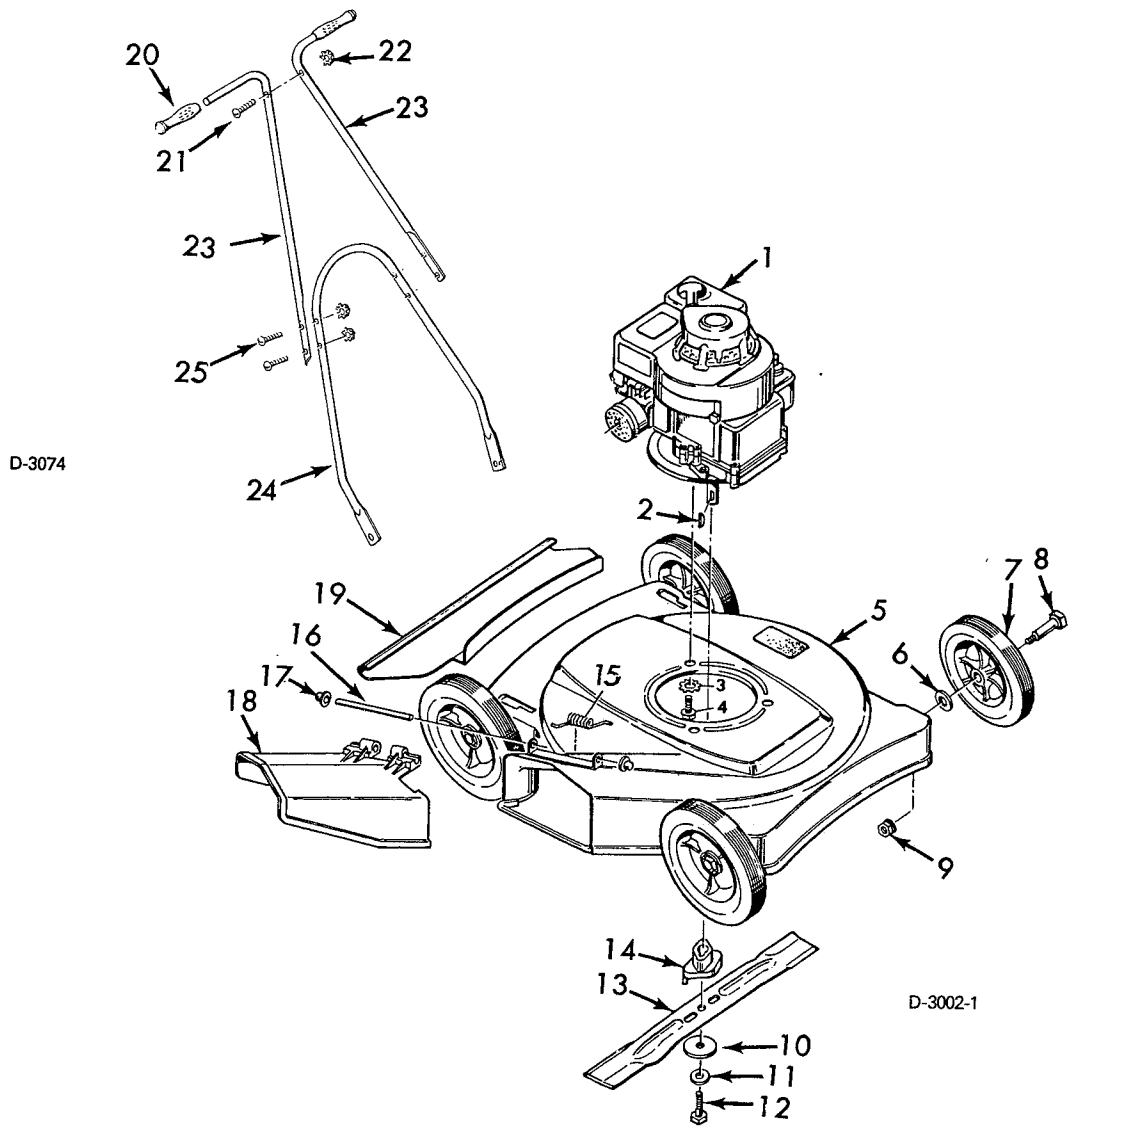

**MODEL 81-18010 18" TRIM
ROTARY MOWER**

Key No.	Model 81-18010 Part No.	Description	Key No.	Model 81-18010 Part No.	Description
1	----	Engine	15	22052	Torsion Spring
2	20062	Woodruff Key	16	22050Z	Pivot Pin
3	19X8	Shakeproof Washer	17	28X42	Push-On-Cap
4	20103	Engine Bolt	18	20454	Chute Deflector
5	22070	Housing Assembly	19	407016	Rear Guard Panel
6	10851Z	Washer	20	20718	Grip
7	22127	Wheel & Tire	21	3X105	Bolt
8	9X10Z	Axle Bolt	22	15X66	Keys Nut
9	15X68	Flange Locknut	23	20307Z	Upper Handle R.H. or L.H.
10	20094Z	Washer	24	20308Z	Lower Handle Assembly
11	18X31	Cup Washer	25	3X97Z	Bolt
12	1X68	Blade Adapter Bolt		20370	Parts Bag Ass'y
13	20059	Blade		F-5285	Owners Manual
14	20050	Blade Adapter			