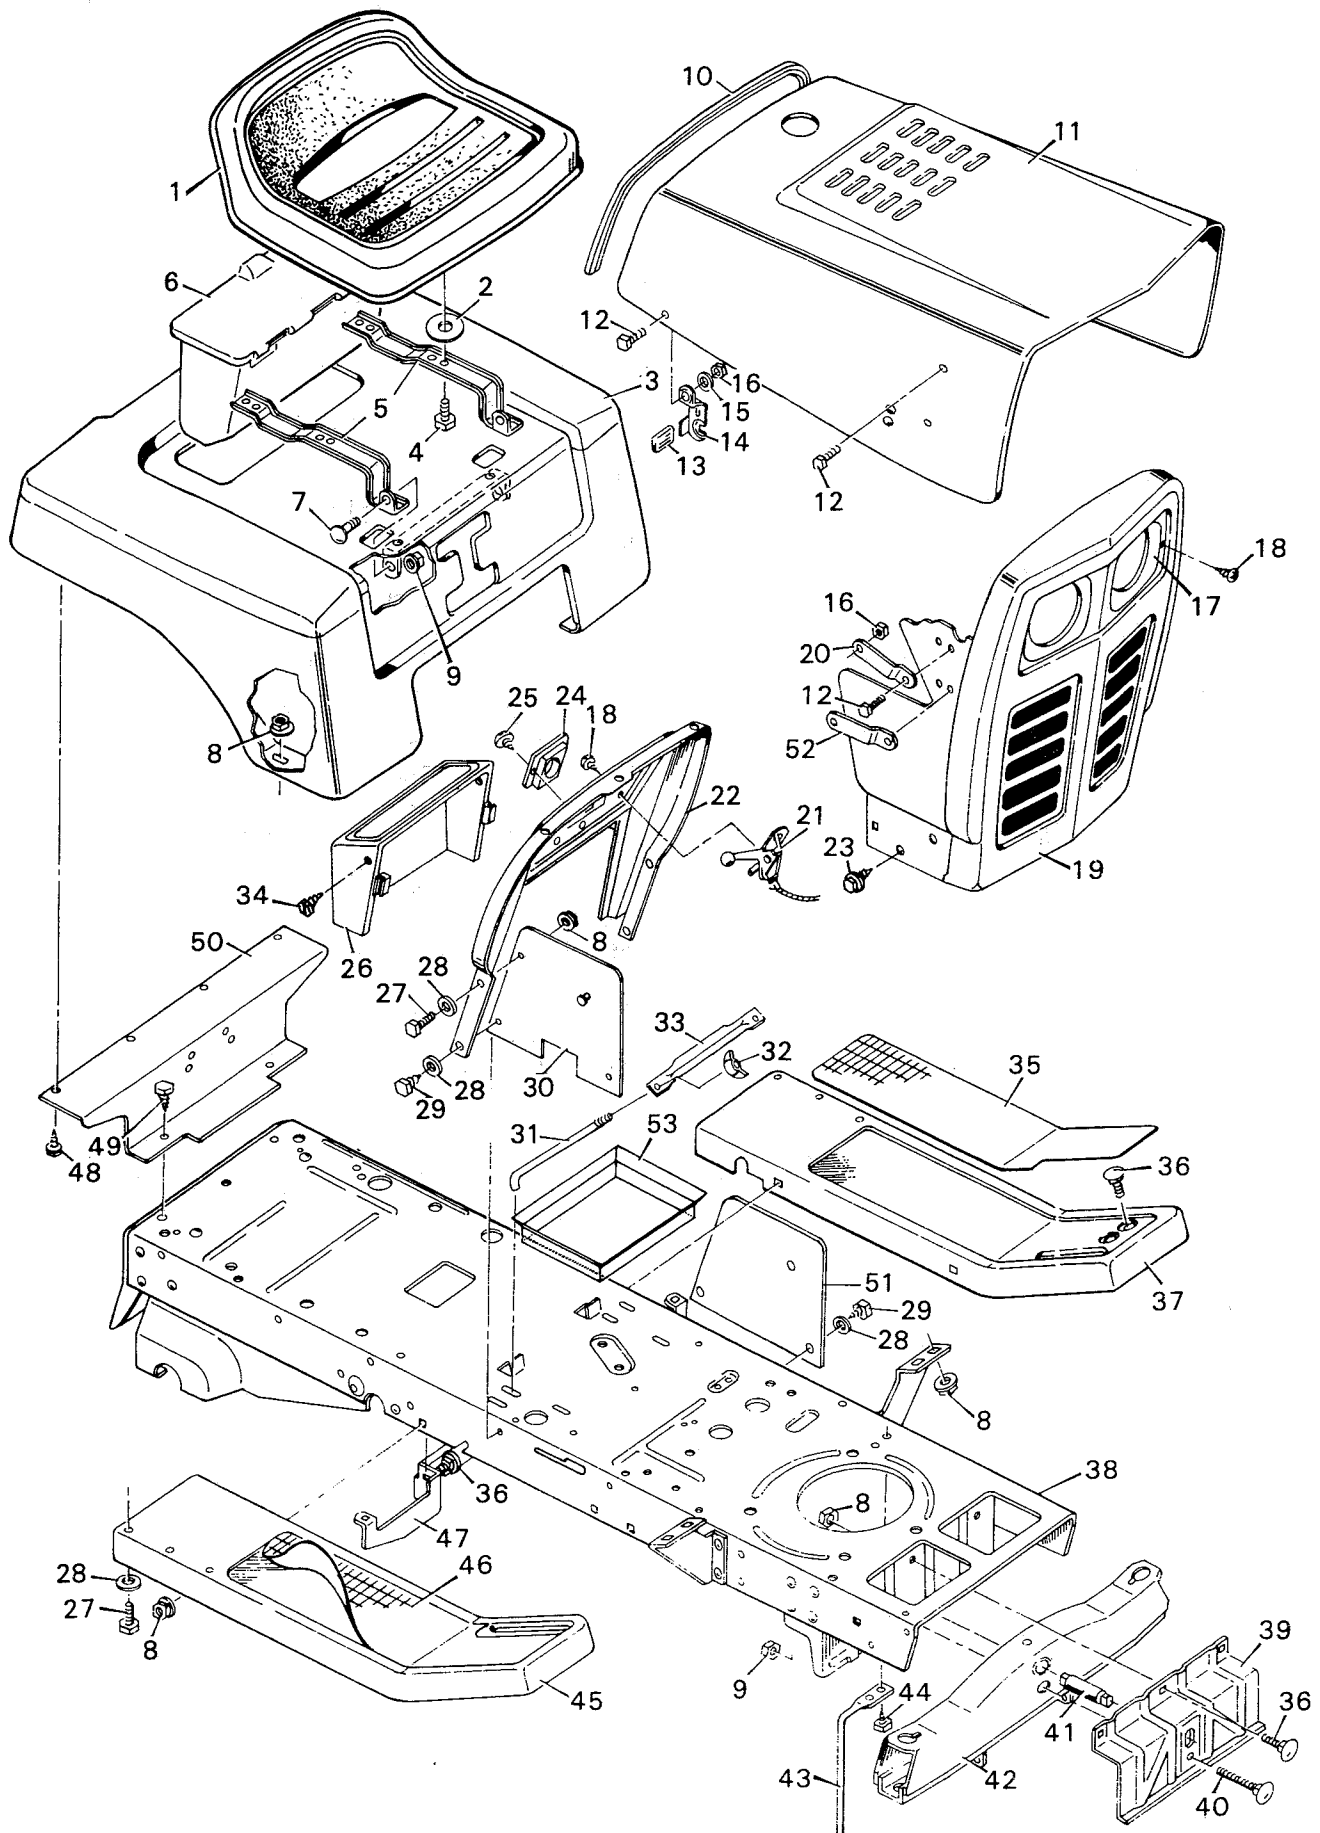

MODEL 0-3697

BODY PARTS

MODEL 0-3697

**BODY ASSEMBLY
PARTS LIST**

Key No.	Part No.	Description	Key No.	Part No.	Description
1	23884	Seat	29	26X197	Screw
2	20094Z	Washer	30	23292	Side Plate- R.H.
3	23338	Rear Shroud Assembly	31	21762Z	Battery Clamp Rod
4	1X84Z	Bolt 5/16"-18X1"	32	14X81	Wing Nut
5	23110Z	Seat Hinge	33	21761Z	Battery Clamp
6	21404	Tool Box	34	26X195	Screw
7	9X15	Shoulder Screw	35	21569	Rubber Mat - L.H.
8	15X79Z	Hex Locknut 5/16"-18	36	2X53	Carriage Bolt 5/16"-18X5/8"
9	15X84Z	Flange Locknut 3/8"-16	37	21933	Running Board L.H.
10	21765	Edge Trim	38	402043	Frame Assembly
11	23913	Hood Assembly	39	21534	Front Axle Hanger
12	4X24	Screw 1/4"-20X1/2"	40	2X60	Carriage Bolt 3/8"-16X3"
13	21434	Grip	41	21469	Pivot Pin
14	403040	Hood Latch - R.H.	42	21441	Front Axle Assembly
---	403041	Hood Latch - L.H.	43	23146Z	Belt Guide
15	17X17Z	Washer I.D. 13/64"	44	26X49	Screw
16	15X81	Hex Nut # 10-24	45	21932	Running Board - R.H.
17	23302C	Grill Insert	46	21568	Rubber Mat - R.H.
18	26X159	Screw # 8X3/8"	47	21547	Running Board Support Assembly
19	23307	Grill Assembly	48	26X185	Screw
20	23046	Pivot Bar	49	26X174	Screw
21	24011PA	Remote Control	50	21411	Rear Shroud Support
22	23970	Control Panel	51	24239	Side Plate - L.H.
23	26X202	Screw 3/8"X5/8"	52	23088	Pivot Bar
24	21707	Steering Post Bearing	53	24157	Battery Tray
25	26X186	Screw		23303C	Headlight Retainers (Not Illustrated)
26	23940	Battery Cover			
27	1X45Z	Bolt 5/16"-18X5/8"			
28	17X47Z	Washer I.D. 11/32"			