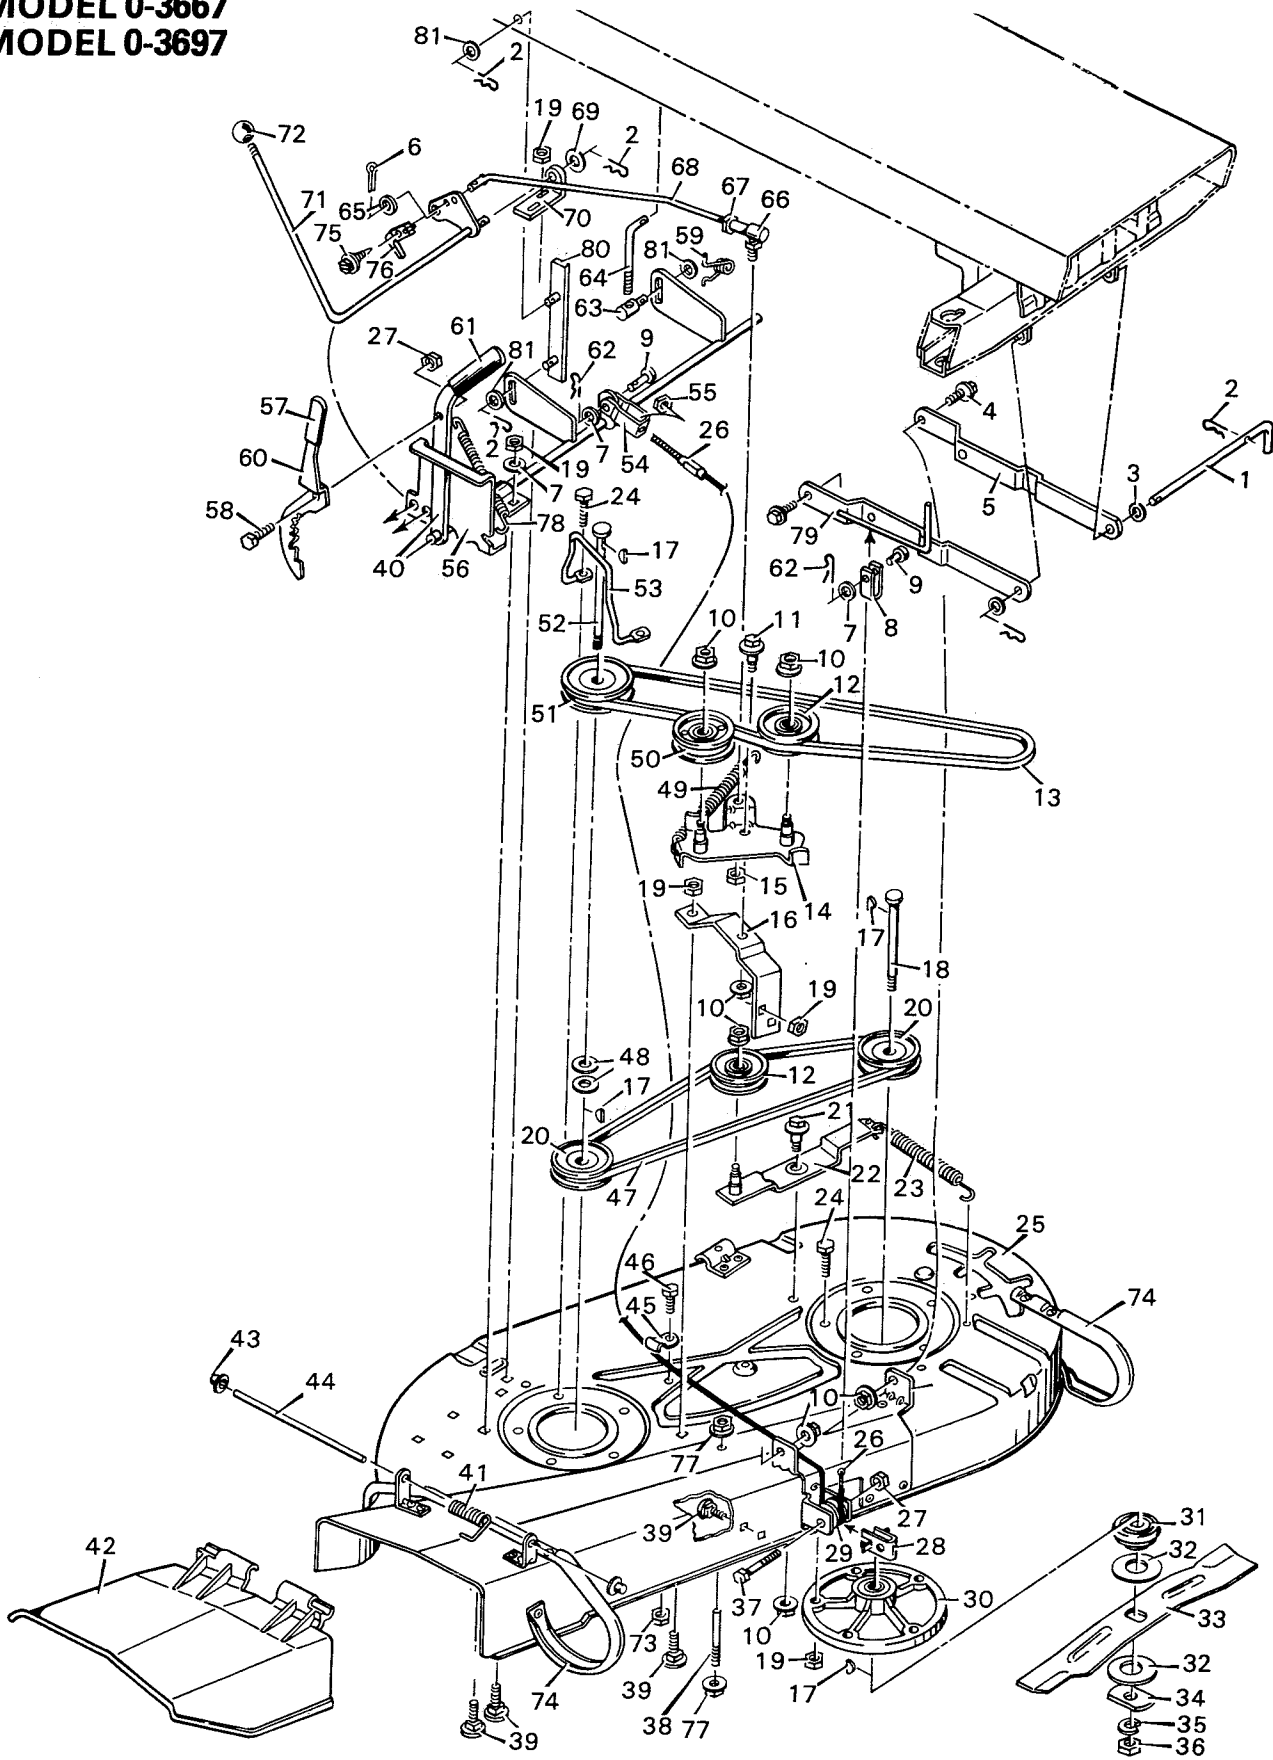

MODEL 0-3656
MODEL 0-3666
MODEL 0-3667
MODEL 0-3697

BLADE HOUSING

MODEL 0-3656
MODEL 0-3666
MODEL 0-3667
MODEL 0-3697

BLADE HOUSING

PARTS LIST

Key No.	Part No.	Description	Key No.	Part No.	Description
1	21912Z	Pull Pin	42	21154	Chute Deflector
2	20692	Hair Pin	43	28X23	Push-On-Cap
3	17X57Z	Washer	44	21198Z	Deflector Rod
4	9X14Z	Shoulder Bolt	45	21953Z	Cable Guide
5	21911	Support Arm L.H.	46	1X38Z	Bolt 1/4"-20X5/8"
6	30X20	Cotter Pins	47	20557	Cross Drive Blet
7	17X47Z	Washer	48	17X87Z	Washers
8	24073Z	Clevis	49	24074	Idler Spring
9	29X93	Clevis Pin	50	21409	Idler Pulley
10	15X84Z	Flange Locknut 3/8"-16	51	21096	Jackshaft Pulley
11	9X12	Shoulder Bolt 3/8"-16X7/8"	52	21024	Jackshaft - Long
12	20613	Idler Pulley	53	21504Z	Belt Guide
13	21649	Blade Drive Belt	54	21915Z	Adjusting Clevis
14	21503	Blade Drive Idler Assembly	55	15X2	Hex Nut 5/16"-18
15	15X87Z	Locknut 3/8"-24	56	21500	Lifter Bracket
16	21496	Idler Support Bracket	57	20476	Lifter Latch Grip
17	20062	Woodruff Key # 6	58	6X46	Shoulder Screw
18	20616	Jackshaft - Short	59	23139	Torsion Spring
19	15X88Z	Flange Locknut 5/16"-18	60	21591Z	Lifter Latch
20	21022	Jackshaft Pulley	61	21249	Lifter Grip
21	9X15	Shoulder Bolt	62	20692	Hair Pin
22	21139Z	Twin Blade Idler Bracket Assembly	63	21920	Adjusting Nut
23	20682	Cross Drive Idler Spring	64	23704Z	Adjusting Rod
24	1X84Z	Bolt 5/16"-18X1"	65	17X53Z	Washer
25	21907	Blade Housing	66	21031	Ball Joint
26	21913	Lifter Cable	67	15X61Z	Hex Nut 3/8"-24
27	15X67	Hex Nut 1/4"-20	68	21517	Link Rod
28	21917Z	Cable Guide	69	17X67Z	Washer
29	21916	Nylon Pulley	70	20934	Scissors Bracket R.H.
30	20551	Jackshaft Housing Assembly	71	23915C	Blade Drive Lever Assembly
31	20617	Blade Adapter	72	20739	Lever Knob
32	21673Z	Washer	73	15X66	Hex Nut 1/4"-20
33	20930	Blade	74	404015	Skid Set
34	20663Z	Blade Washer	75	26X211	Screw # 10X1" Type AB
35	18X27	Lockwasher	76	24527	Limit Switch
36	15X72	Hex Nut 1/2"-20	77	15X79Z	Flange Nut
37	1X90	Bolt 1/4"-20X1-3/4"	78	20682	Lifter Latch Spring
38	23169	Belt Guide	79	23256	Support Arm Assembly R.H.
39	2X53	Carriage Bolt	80	23705Z	Hanger Bracket Assembly
40	21906	Lifter Assembly	81	17X124	Washer
41	21189	Torsion Spring		404036	Complete Blade Housing Assembly