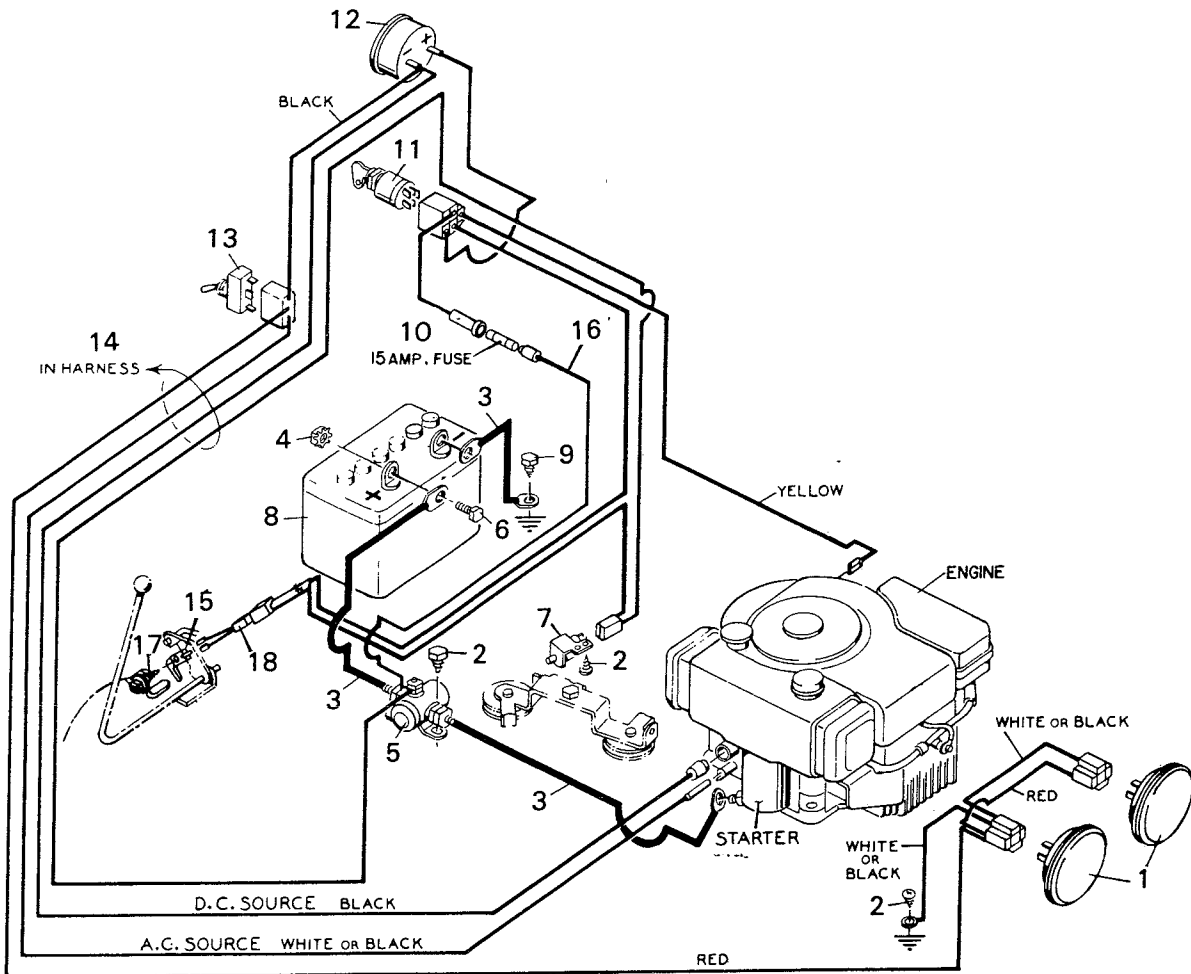

**MODEL 0-3666
MODEL 0-3667
MODEL 0-3697
WIRING HARNESS**

Key No.	Part No.	Description
1	20837	Seal Beam Light
2	26X185	Screw
3	24X9	Battery Cable
4	15X66	Keps Nut
5	21261	Solenoid
6	1X38Z	Bolt 1/4"-20
7	21549	Limit Switch - Clutch
8	21075	Battery
*	21079	Electrolyte
9	26X174	Screw
10	23752	Fuse 15 Amp.
11	21064PA	Switch & Key
12	21057PA	Ammeter Assembly
13	21686PA	Light Switch
14	23992	Wiring Harness
15	24527	Limit Switch - Blade Housing
16	23834	Fuse Wire
17	26X211	Screw
18	23984	Jumper Wire
	20729	Key Only