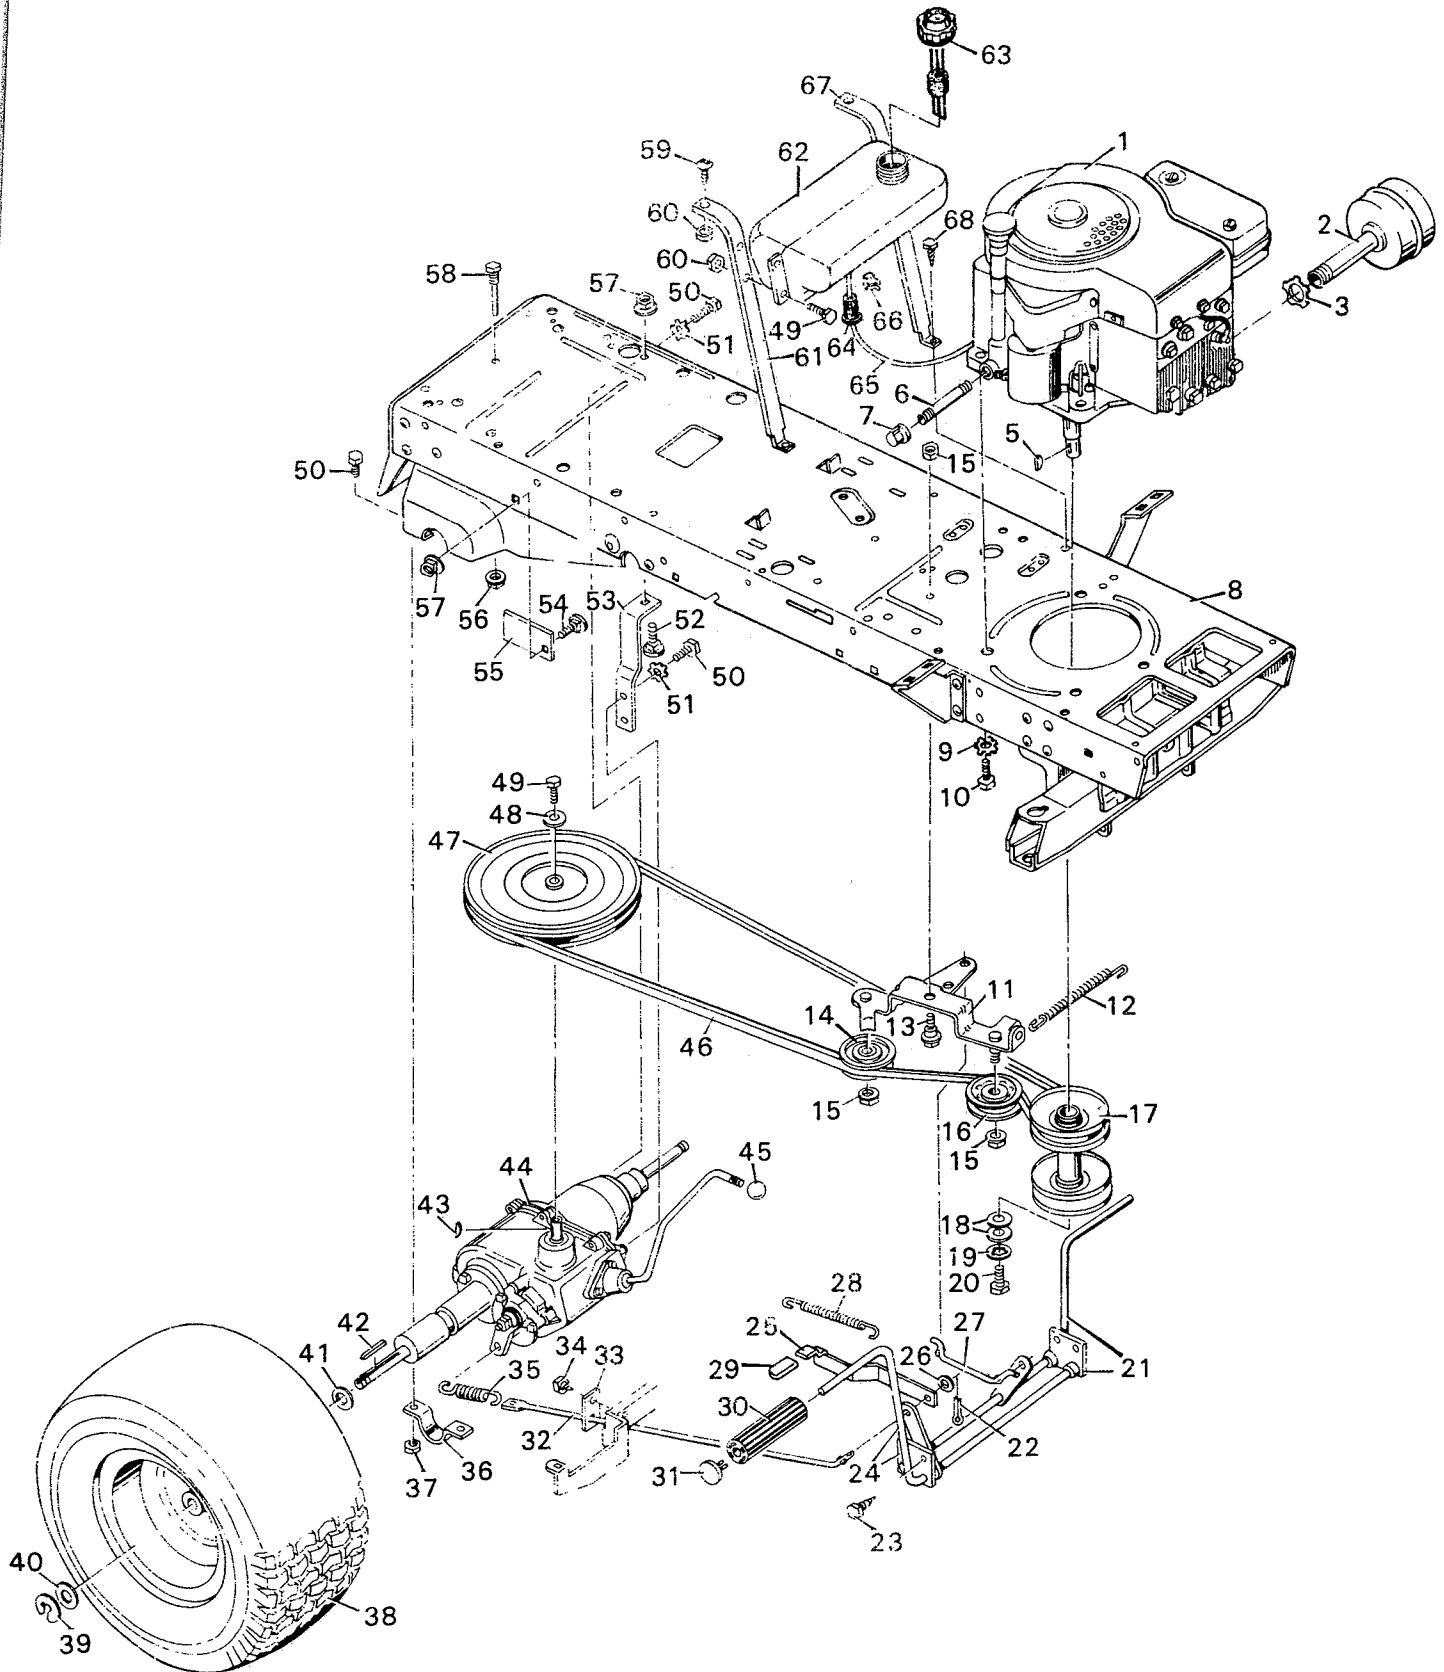

MODEL 0-3697

Key No.	Part No.	Description
1	21688	Steering Wheel
2	21303	Steering Wheel Cap
3	15X76	Keps Nut 5/16"-18
4	1X75	Bolt 5/16"-18X1-3/4"
5	21486C	Steering Post
6	1X45Z	Screw 5/16"-18X7/8"
7	21493	Steering Gear & Coupling Assembly
8	15X84Z	Locknut 3/8"-16
9	20587	Bearing
10	21692	Steering Arm Gear & Bracket Assembly
11	9X12	Shoulder Bolt
12	15X87Z	Locknut 3/8"-24
13	21031	Ball Joint
14	15X61Z	Hex Nut 3/8"-24
15	21482	Drag Link Rod
16	30X49	Cotter Pin 1-1/4"
17	17X83Z	Washer
18	23820	Spindle Bearings
19	24045	Spindle Assembly L.H.
20	21475	Tie Rod Assembly
21	24044	Spindle Assembly R.H.
22	21527	Wheel & Tire
	403000	Rim Only
	403001	Tire Only
	400162	Valve Stem & Cap
23	403010	Front Wheel Bearing
24	15X88Z	Locknut 5/16"-18
25	15X79Z	Flange Nuts 5/16"-18
26	21693	Steering Bracket
27	1X45Z	Bolt 5/16"-18X5/8"
28	17X115	Washer
	23273	Parts Bag Assembly
	21662	Hub Cap
	F-4907	Owners Manual

MODEL 0-3697

DRIVE ASSEMBLY