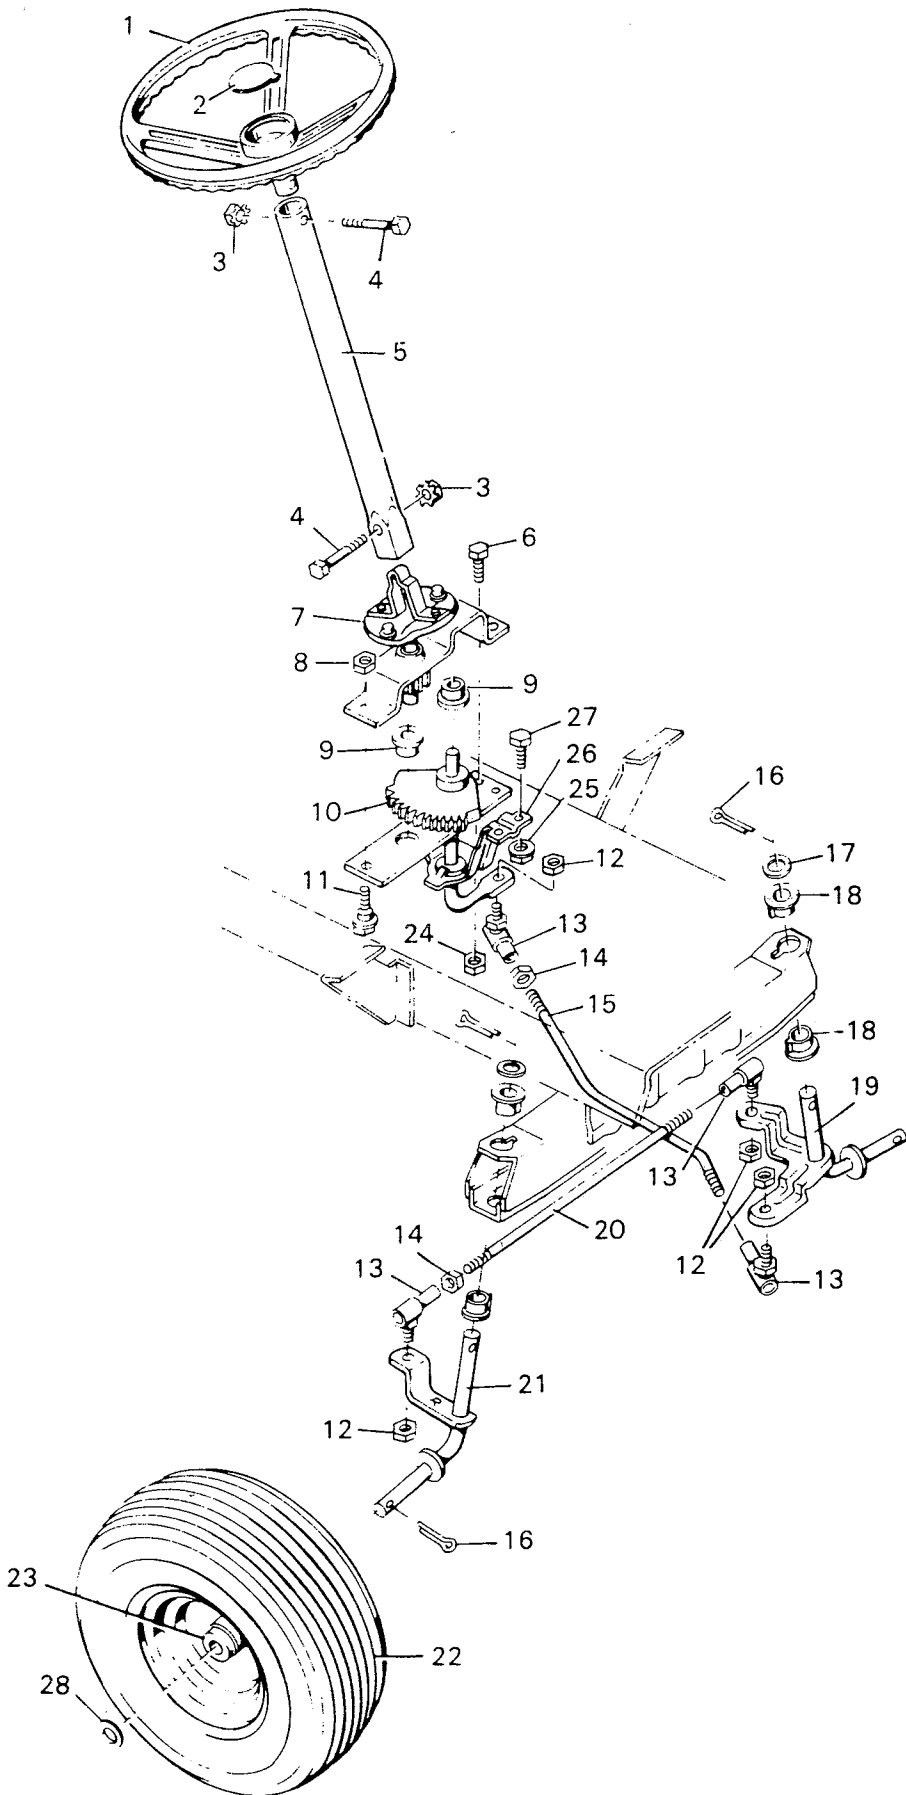

MODEL 0-3697

STEERING ASSEMBLY

MODEL 0-3697

Key No.	Part No.	Description
1	21688	Steering Wheel
2	21303	Steering Wheel Cap
3	15X76	Keps Nut 5/16"-18
4	1X75	Bolt 5/16"-18X1-3/4"
5	21486C	Steering Post
6	1X45Z	Screw 5/16"-18X7/8"
7	21493	Steering Gear & Coupling Assembly
8	15X84Z	Locknut 3/8"-16
9	20587	Bearing
10	21692	Steering Arm Gear & Bracket Assembly
11	9X12	Shoulder Bolt
12	15X87Z	Locknut 3/8"-24
13	21031	Ball Joint
14	15X61Z	Hex Nut 3/8"-24
15	21482	Drag Link Rod
16	30X49	Cotter Pin 1-1/4"
17	17X83Z	Washer
18	23820	Spindle Bearings
19	24045	Spindle Assembly L.H.
20	21475	Tie Rod Assembly
21	24044	Spindle Assembly R.H.
22	21527	Wheel & Tire
	403000	Rim Only
	403001	Tire Only
	400162	Valve Stem & Cap
23	403010	Front Wheel Bearing
24	15X88Z	Locknut 5/16"-18
25	15X79Z	Flange Nuts 5/16"-18
26	21693	Steering Bracket
27	1X45Z	Bolt 5/16"-18X5/8"
28	17X115	Washer
	23273	Parts Bag Assembly
	21662	Hub Cap
	F-4907	Owners Manual