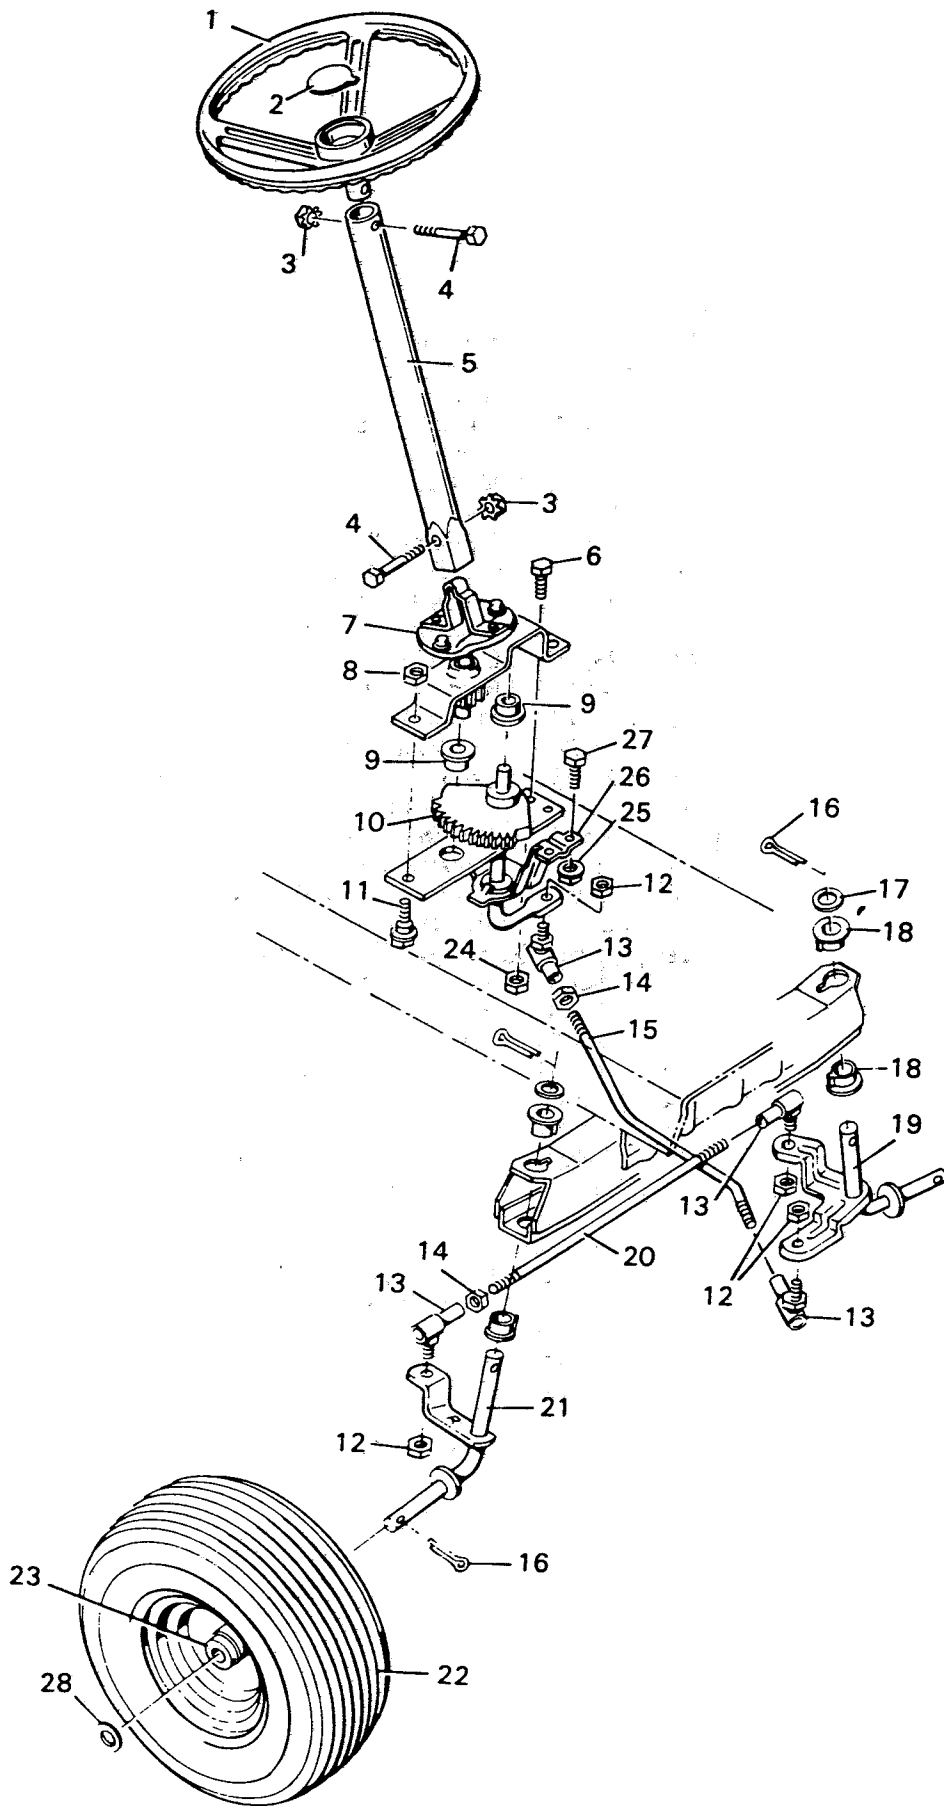

MODEL 0-3656

STEERING ASSEMBLY

MODEL 0-3656

Key No.	Part No.	Description
1	21688	Steering Wheel
2	21303	Steering Wheel Cap
3	15X76	Keps Nut 5/16" - 18
4	1X75	Bolt 5/16" - 18X1-3/4"
5	21486C	Steering Post
6	1X45Z	Screw 5/16" - 18X7/8"
7	21493	Steering Gear & Coupling Assembly
8	15X84Z	Locknut 3/8" - 16
9	20587	Bearing
10	21692	Steering Arm Gear & Bracket Assembly
11	9X12	Shoulder Bolt
12	15X87Z	Locknut 3/8" - 24
13	21031	Ball Joint
14	15X61	Hex Nut 3/8" - 24
15	21482	Drag Link Rod
16	30X49	Cotter Pin 1-1/4"
17	17X83Z	Washer
18	23820	Spindle Bearings
19	24045	Spindle Assembly L.H.
20	21475	Tie Rod Assembly
21	24044	Spindle Assembly R.H.
22	21527	Wheel & Tire Assembly
	403000	Rim Only
	403001	Tire Only
	400162	Valve Stem & Cap
23	403010	Front Wheel Bearing
24	15X88	Locknut 5/16" - 18
25	15X79Z	Flange Nuts 5/16" - 18
26	21693	Steering Bracket
27	1X45Z	Bolt 5/16" - 18X5/8"
28	17X115	Washer
	21662	Hub Cap
	21747	Parts Bag Assembly
	F-4905	Owners Manual