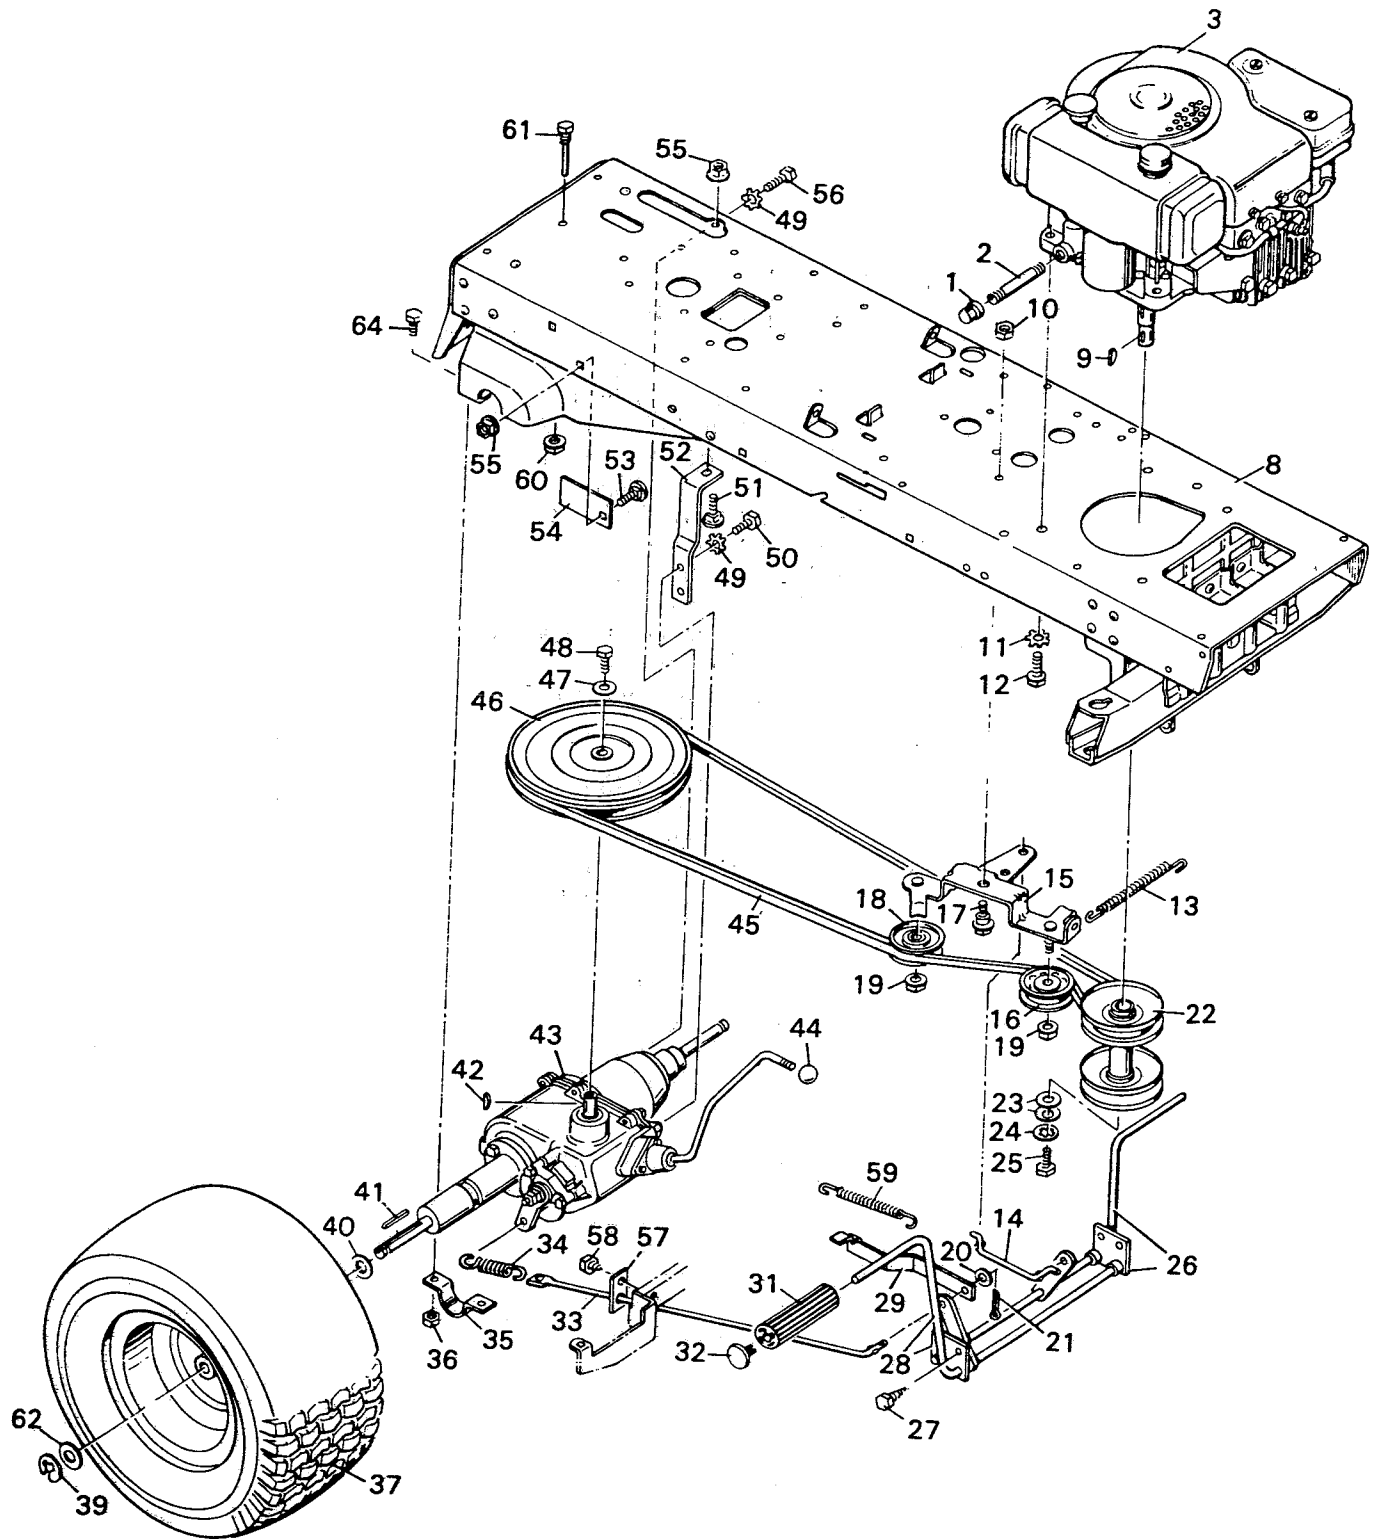

MODEL 0-3656

DRIVE SECTION

MODEL 0-3656

PARTS LIST

Key No.	Part No.	Description	Key No.	Part No.	Description
1	21651	Cap	36	15X88	Locknut 5/16"-18
2	21749	Oil Drain Extension	37	21648	Wheel & Tire Assembly
3	-----	Engine		403004	Wheel Only
8	403029	Frame Assembly		403007	Tire 18X8.50-8
9	20062	Woodruff Key # 6		400162	Valve Stem & Cap
10	15X84Z	Locknut 3/8"-16	39	11X3	E-Ring
11	19X8	Lockwasher	40	21521	Washer
12	20103	Engine Bolt 3/8"-16X1"	41	21553	Square Key
13	23724	Drive Idler Spring	42	21539	Woodruff Key
14	21681	Clutch Link Rod	43	-----	Transaxle *
15	21428	Idler Bracket & Stud Assembly	44	20844	Knob
16	21409	Idler Pulley	45	21615	Drive Belt
17	9X12	Shoulder Bolt 3/8"-16X7/8"	46	21447	Input Pulley
18	20613	Idler Pulley	47	18X30	Lockwasher
19	15X84Z	Flange Locknut 3/8"-16	48	1X38Z	Bolt 1/4"-20X5/8"
20	17X47Z	Washer	49	18X15	Lockwasher
21	30X20	Cotter Pin 3/4"	50	1X84Z	Bolt 5/16"-18X1"
22	21415Z	Stack Pulley	51	2X57	Carriage Bolt 3/8"-16X7/8"
23	10851Z	Washer	52	21440Z	Transaxle Support Bracket
24	19X39	Shakeproof Washer	53	2X56	Carriage Bolt 3/8"-16X3/4"
25	1X20	Bolt 3/8"-24X1"	54	21683	Belt Guide
26	21951	Clutch Lever Assembly	55	15X84Z	Locknut 3/8"-16
27	26X49	Screw	56	1X84Z	Bolt 5/16"-18X1"
28	21948	Brake Lever Assembly	57	21678Z	Brake Rod Support
29	24202Z	Parking Brake Arm	58	26X185	Screw # 10X1/2" Type AB
31	21544	Pedal	59	20682	Spring
32	21535	Cap	60	15X79	Locknut
33	21472Z	Brake Rod	61	20619	Belt Guide
34	21675	Spring	62	17X115	Washer
35	21473	Transaxle Clamp	64	1X91	Bolt 5/16"-18X3/4"