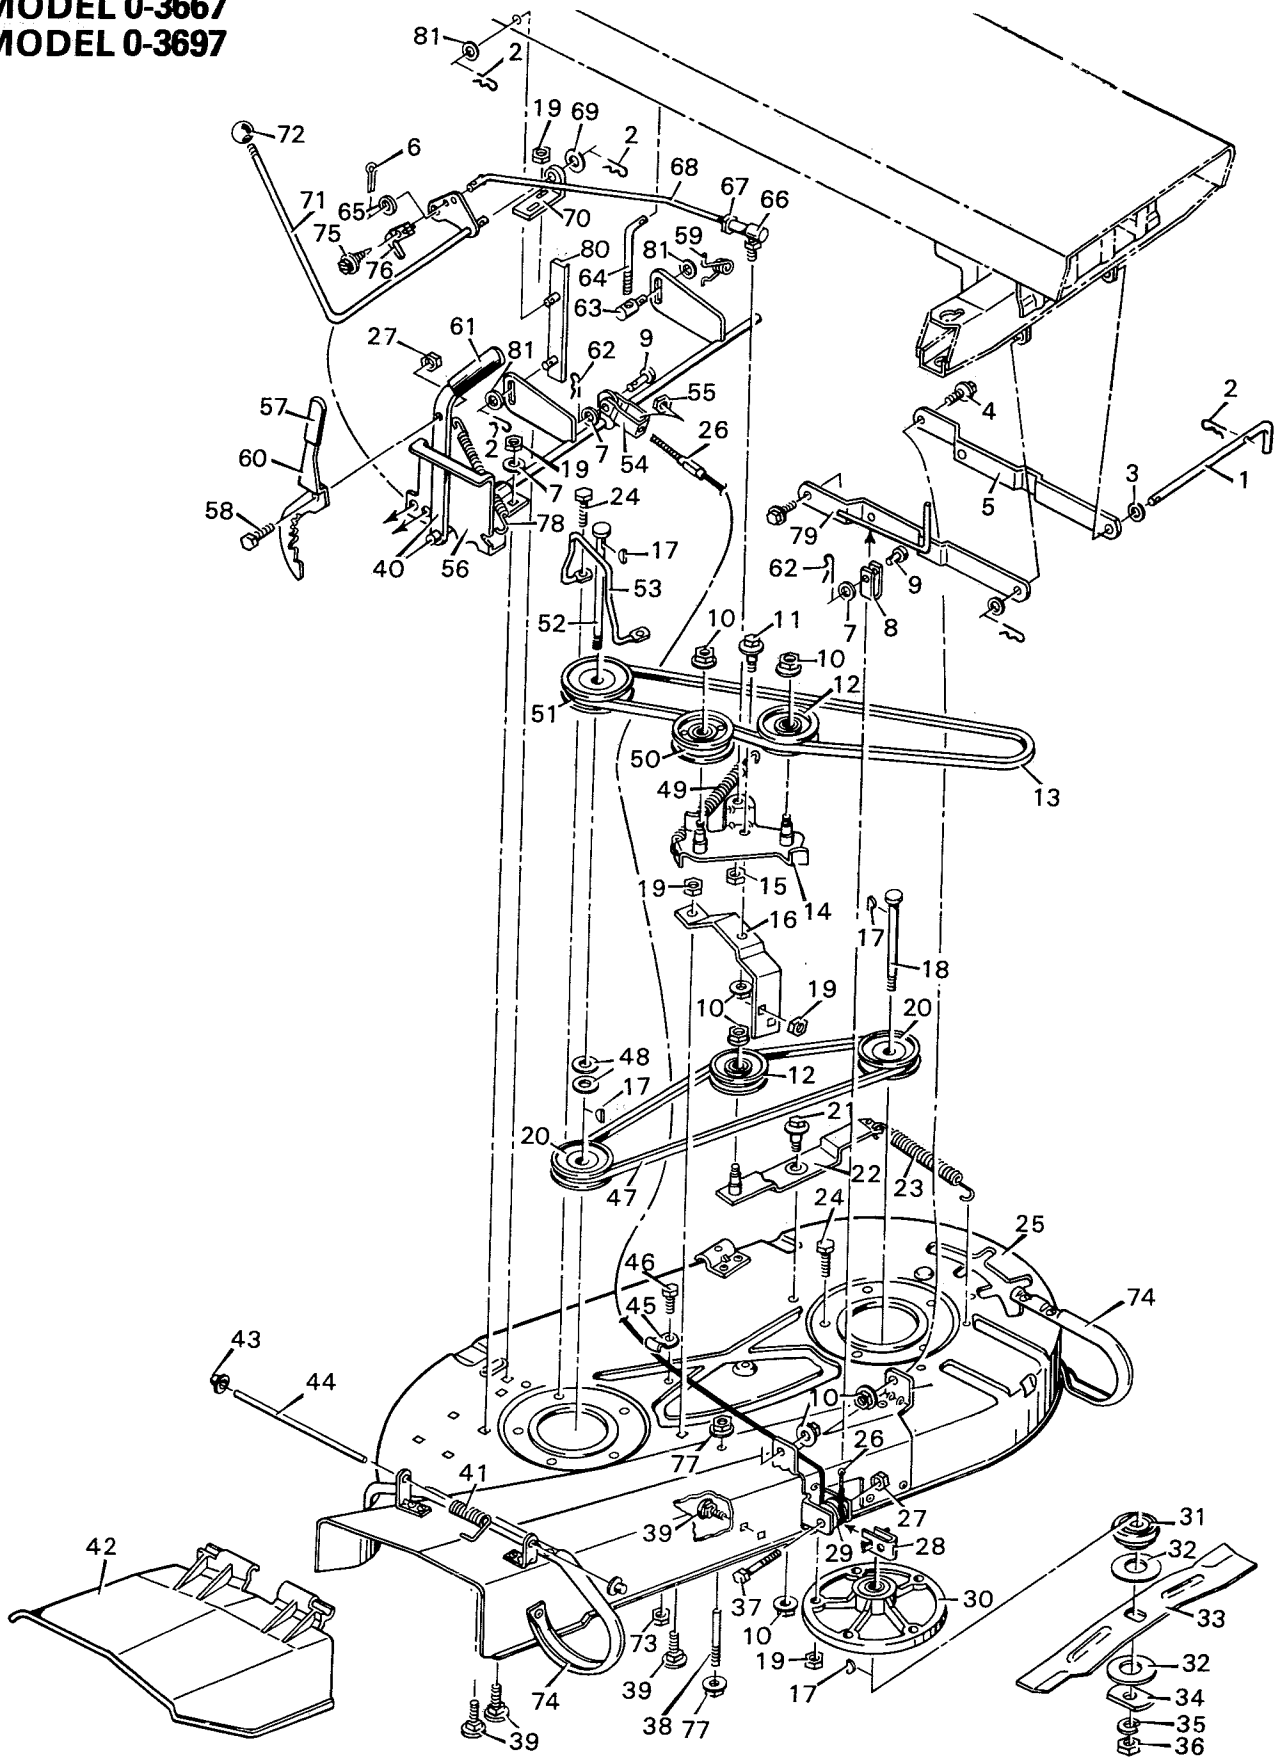

MODEL 0-3656
MODEL 0-3666
MODEL 0-3667
MODEL 0-3697

BLADE HOUSING

MODEL 0-3656
MODEL 0-3666
MODEL 0-3667
MODEL 0-3697

BLADE HOUSING

PARTS LIST

Key No.	Part No.	Description	Key No.	Part No.	Description
1	21912Z	Pull Pin	42	21154	Chute Deflector
2	20692	Hair Pin	43	28X23	Push-On-Cap
3	17X57Z	Washer	44	21198Z	Deflector Rod
4	9X14Z	Shoulder Bolt	45	21953Z	Cable Guide
5	21911	Support Arm L.H.	46	1X38Z	Bolt 1/4"-20X5/8"
6	30X20	Cotter Pins	47	20557	Cross Drive Blet
7	17X47Z	Washer	48	17X87Z	Washers
8	24073Z	Clevis	49	24074	Idler Spring
9	29X93	Clevis Pin	50	21409	Idler Pulley
10	15X84Z	Flange Locknut 3/8"-16	51	21096	Jackshaft Pulley
11	9X12	Shoulder Bolt 3/8"-16X7/8"	52	21024	Jackshaft - Long
12	20613	Idler Pulley	53	21504Z	Belt Guide
13	21649	Blade Drive Belt	54	21915Z	Adjusting Clevis
14	21503	Blade Drive Idler Assembly	55	15X2	Hex Nut 5/16"-18
15	15X87Z	Locknut 3/8"-24	56	21500	Lifter Bracket
16	21496	Idler Support Bracket	57	20476	Lifter Latch Grip
17	20062	Woodruff Key # 6	58	6X46	Shoulder Screw
18	20616	Jackshaft - Short	59	23139	Torsion Spring
19	15X88Z	Flange Locknut 5/16"-18	60	21591Z	Lifter Latch
20	21022	Jackshaft Pulley	61	21249	Lifter Grip
21	9X15	Shoulder Bolt	62	20692	Hair Pin
22	21139Z	Twin Blade Idler Bracket Assembly	63	21920	Adjusting Nut
23	20682	Cross Drive Idler Spring	64	23704Z	Adjusting Rod
24	1X84Z	Bolt 5/16"-18X1"	65	17X53Z	Washer
25	21907	Blade Housing	66	21031	Ball Joint
26	21913	Lifter Cable	67	15X61Z	Hex Nut 3/8"-24
27	15X67	Hex Nut 1/4"-20	68	21517	Link Rod
28	21917Z	Cable Guide	69	17X67Z	Washer
29	21916	Nylon Pulley	70	20934	Scissors Bracket R.H.
30	20551	Jackshaft Housing Assembly	71	23915C	Blade Drive Lever Assembly
31	20617	Blade Adapter	72	20739	Lever Knob
32	21673Z	Washer	73	15X66	Hex Nut 1/4"-20
33	20930	Blade	74	404015	Skid Set
34	20663Z	Blade Washer	75	26X211	Screw # 10X1" Type AB
35	18X27	Lockwasher	76	24527	Limit Switch
36	15X72	Hex Nut 1/2"-20	77	15X79Z	Flange Nut
37	1X90	Bolt 1/4"-20X1-3/4"	78	20682	Lifter Latch Spring
38	23169	Belt Guide	79	23256	Support Arm Assembly R.H.
39	2X53	Carriage Bolt	80	23705Z	Hanger Bracket Assembly
40	21906	Lifter Assembly	81	17X124	Washer
41	21189	Torsion Spring		404036	Complete Blade Housing Assembly