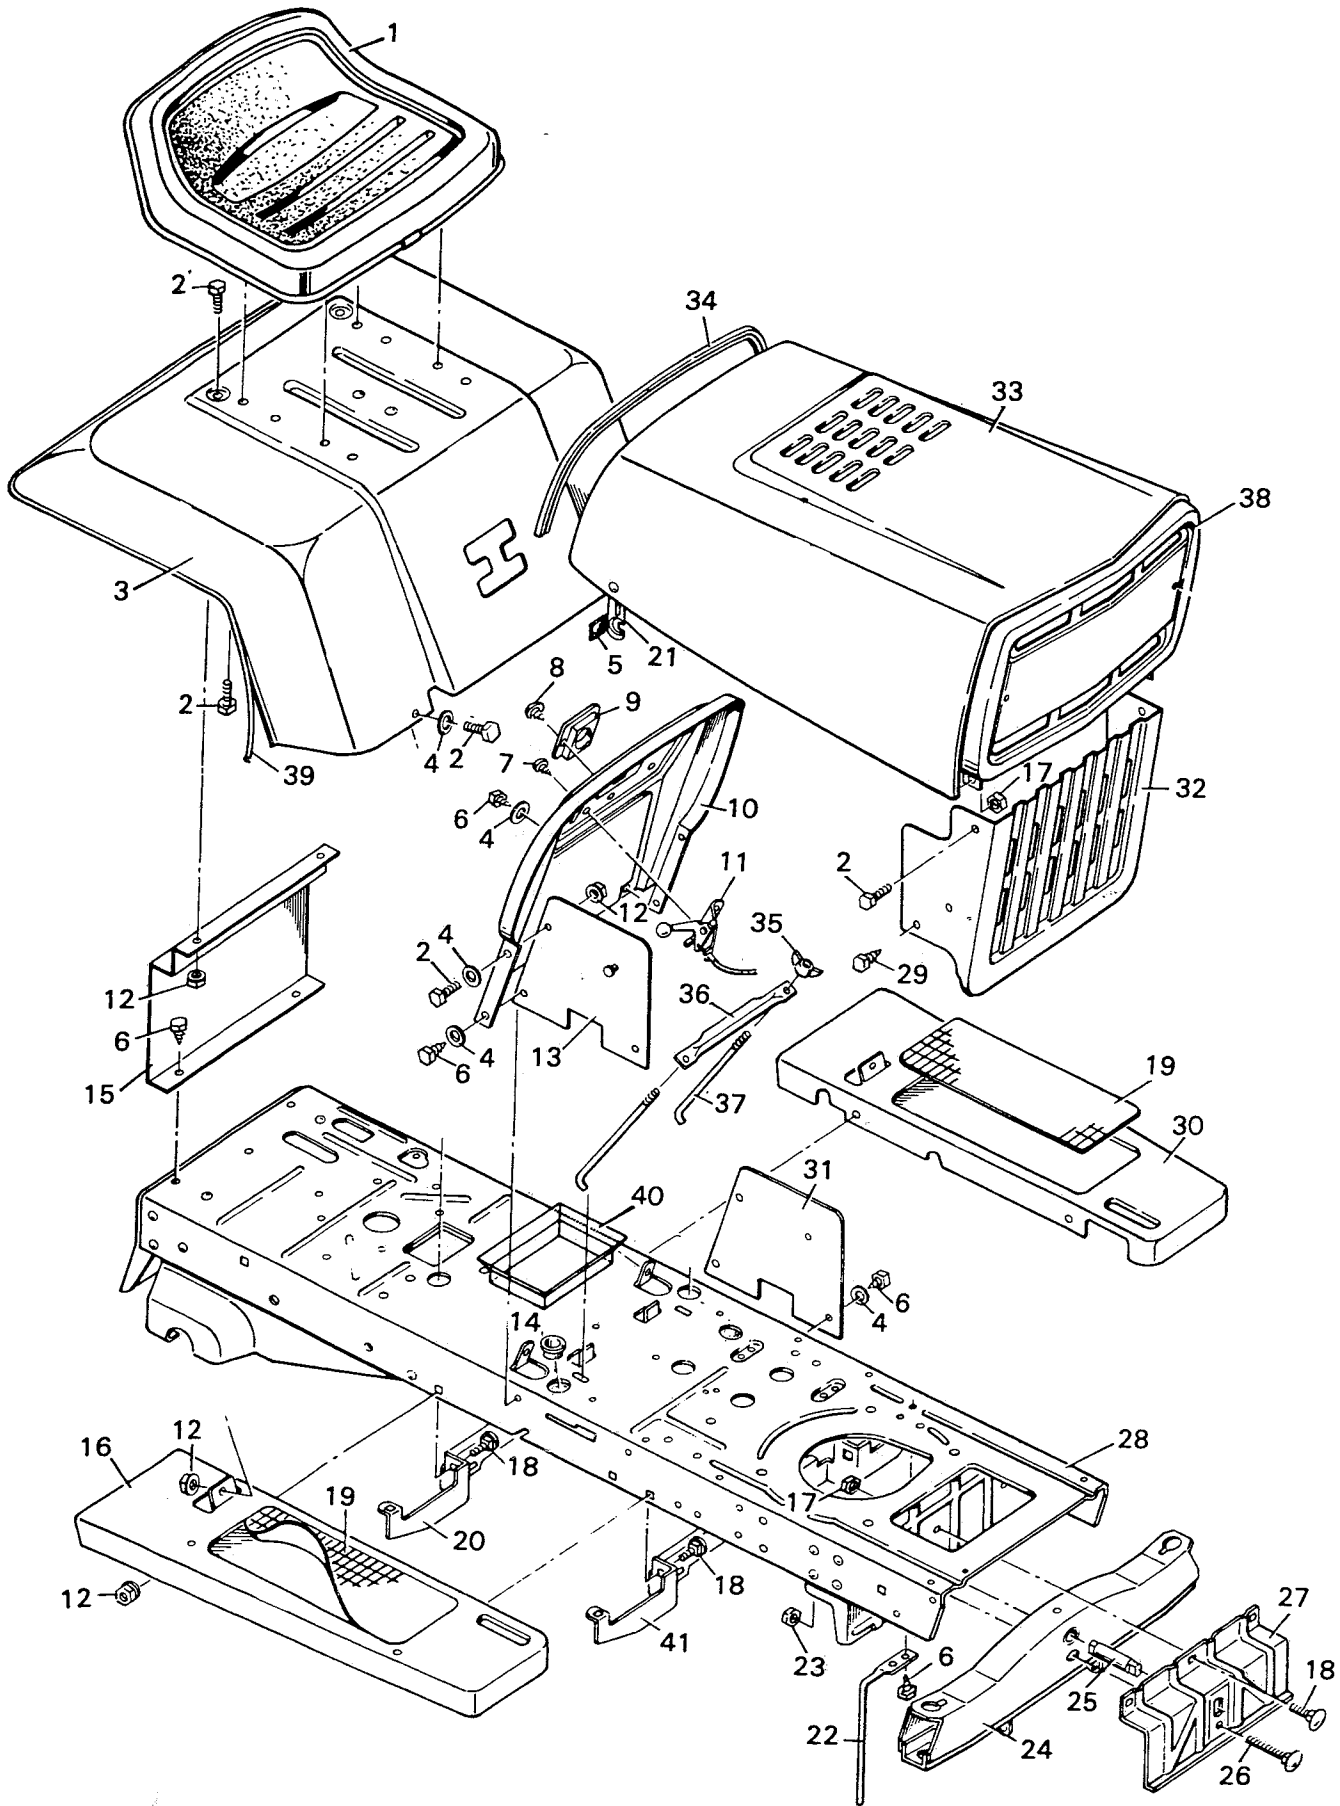

MODEL 0-3656

BODY PARTS ASSEMBLY

MODEL 0-3656 (8 hp.)

Key No.	Part No.	Description
1	21970	Seat
2	1X45Z	Bolt 5/16"-18X5/8"
3	23325	Rear Shroud
4	17X47Z	Washer
5	21434	Grip
6	26X197	Screw 5/16"X5/8" Type B
7	26X159	Screw # 8X3/8" Type A
8	26X186	Screw # 10X1/2" Type AB
9	21707	Steering Post Bearing
10	23297	Control Panel
11	24011PA	Remote Control
12	15X79Z	Flange Nut 5/16"-18
13	21792	Side Plate R.H.
14	21268	Grommet
15	21714	Rear Shroud Support
16	21934	Running Board R.H.
17	15X88	Locknut 5/16"-18
18	2X53	Carriage Bolt 5/16"-18X5/8"
19	21710	Rubber Mat
20	21547	Running Board Support
21	403040	Hood Latch R.H.
---	403041	Hood Latch L.H.
22	23146Z	Belt Guide
23	15X84Z	Locknut 3/8"-16
24	21441	Front Axle Assembly
25	21469	Pivot Pin
26	2X60	Carriage Bolt 3/8"-16X3"
27	21534	Front Axle Hanger
28	403029	Frame Assembly
29	26X202	Screw 3/8"X5/8"
30	21935	Running Board L.H.
31	24238	Side Plate L.H.
32	21713	Lower Grill
33	24083	Hood Assembly
34	21765	Edge Trim
35	14X81	Wing Nut
36	21761Z	Battery Clamp
37	21762Z	Battery Clamp Rod
38	21712C	Upper Grill
39	21789	Edge Trim
40	24157	Battery Tray
41	23832	Deck Stop Assembly