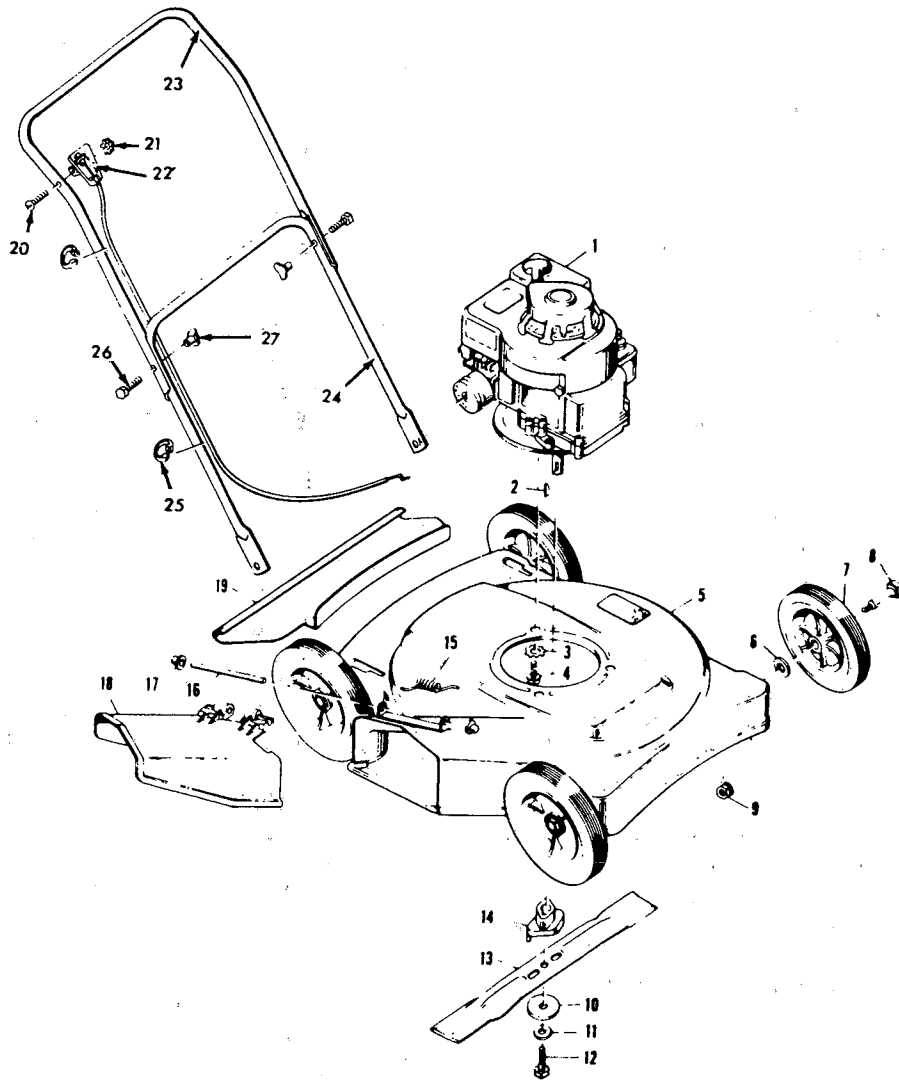

MODEL 0-2201 22" EQUIPPED ROTARY MOWER

Key No.	Model 0-2201 Part No.	Description	Key No.	Model 0-2201 Part No.	Description
1	-----	Engine	15	22052	Torsion Spring
2	20062	Woodruff Key	16	22050Z	Pivot Pin
3	19X8	Shakeproof Washer	17	28X42	Push-On-Cap
4	20103	Engine Bolt	18	20454	Chute Deflector
5	22076	Housing Assembly	19	407018	Rear Guard Panel
6	10851Z	Washer	20	3X97Z	Bolt
7	20270	Wheel & Tire	21	15X66	Keys Nut
8	9X10	Axle Bolt	22	22058	Control Assembly
9	15X68Z	Flange Locknut	23	20437Z	Upper Handle Assembly
10	20094Z	Washer	24	20438Z	Lower Handle Assembly
11	18X31	Cup Washer	25	22550	Cable Clip
12	1X68	Blade Adapter Bolt	26	20412	Bolt
13	20046	Blade	27	20410	T-Nut
14	20050	Blade Adapter		22062	Parts Bag
				F-5019	Owner's Manual