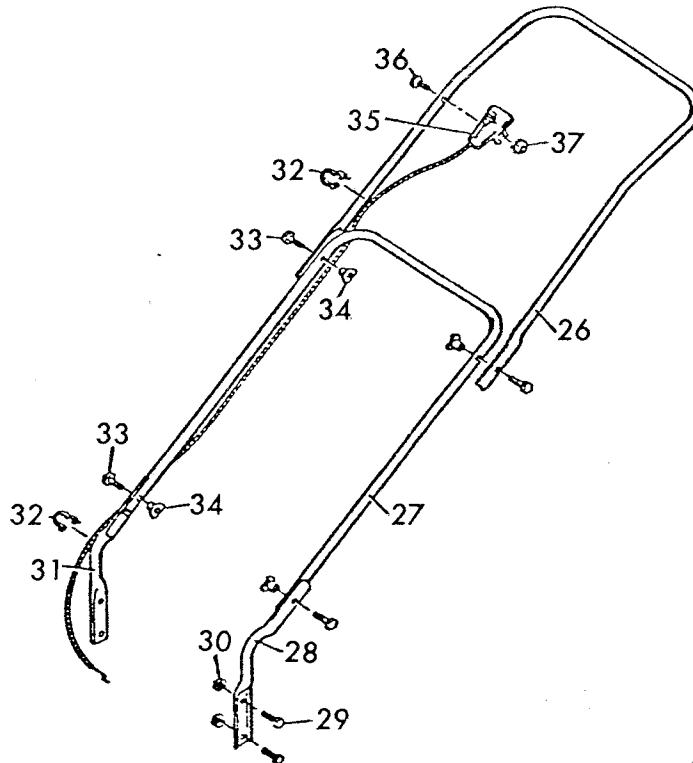

MODEL 0-2162 21" REAR BAGGER

NOTICE

Correction to F-5151 — 1980 Lawn
& Garden Parts Catalog.

Please use this corrected Illustration
and Parts List instead of
pages 10 and 11 in Parts Catalog
F-5151.

**MODEL 0-2162 21"
REAR BAGGER**

Key No.	Part No.	Description	Key No.	Part No.	Description
1	-----	Engine*	20	26X159	Tapping Screw
2	20062	Woodruff Key # 10	21	42031	Knob - Door Assembly
3	42029	Handle Bracket - L.H.	22	42035	Grass Catcher Frame
4	42028	Handle Bracket - R.H.	23	42037	Door Latch
5	42010	Housing Assembly	24	42036	Upper Tube
6	20104	Wheel & Tire	25	42033	Grass Catcher Bag
7	400247	Wheel Adjuster - Complete*	26	42065C	Upper Handle
8	19X8	Shakeproof Washer	27	42038Z	Lower Handle
9	20103	Bolt - Engine Mount	28	42029	Handle Bracket - L.H.
10	1X68	Bolt - Blade Mount	29	1X85Z	Hex Bolt
11	18X31	Spring Lockwasher	30	15X84Z	Hex Nut
12	20094Z	Washer	31	42028	Handle Bracket R.H.
13	22860	Blade - 21 Inch	32	22550	Cable Clip
14	20050	Blade Adapter	33	20412	Hex Bolt
15	1X85Z	Bolt 3/8" - 16X3/4"	34	20410	Tee Nut
16	42204	Rear Guard	35	42058	Throttle Control
17	26X184	Screw	36	3X105	Screw
18	17X17Z	Washer	37	15X66	Keys Nut
19	42030	Door Assembly (W/Knob)		42071	Parts Bag Assembly
				F-5153	Owners Manual

* Note: See page 86 for Wheel Adjuster Replacement Parts.

**DELUXE WHEEL ADJUSTER ASSEMBLY
MODEL 400246 & MODEL 400247**

Key No.	Model 400246	Model 400247	Description
1	17X102Z	17X102Z	Washer
2	20101	20101	Hair Pin
3	9X9	9X18	Shoulder Bolt
4	22956Z	22956Z	Arm and Axle Assembly
5	20065	20065	Lever Spring Knob
6	20113Z	42007Z	Index Plate Assembly
7	15X12	15X12	Flange Locknut
1-7	400246	400247	Wheel Adjuster Assembly
8	15X84Z	15X84Z	Locknut