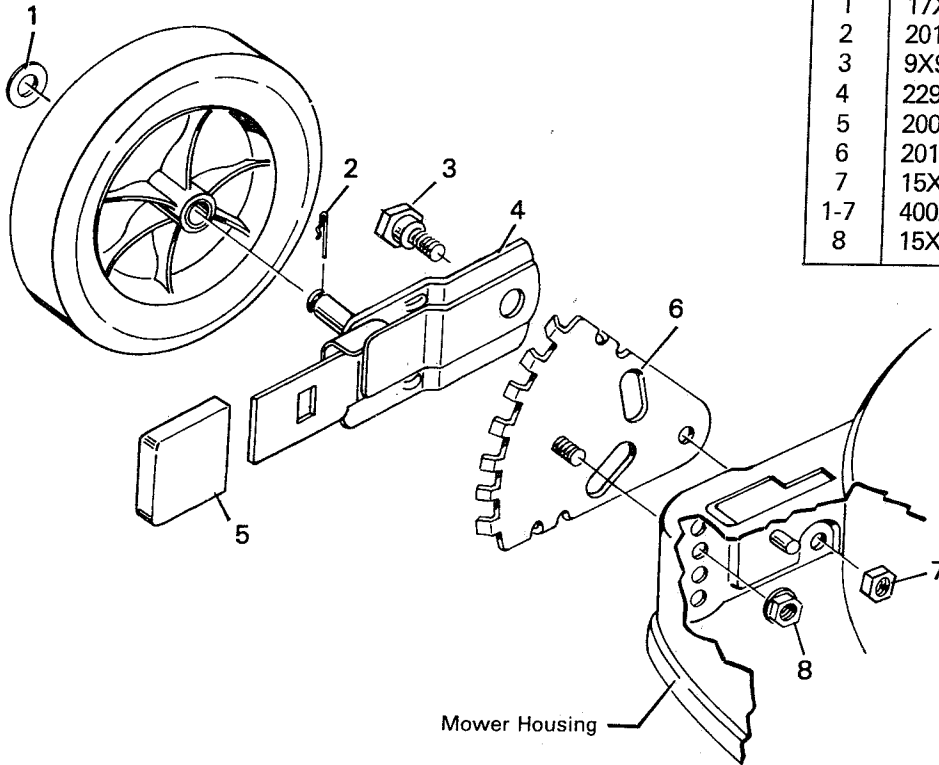

Key No.	Part No.	Description	Key No.	Part No.	Description
1	-----	Engine*	20	26X159	Tapping Screw
2	20062	Woodruff Key # 10	21	42031	Knob - Door Assembly
3	42029	Handle Bracket - L.H.	22	42035	Grass Catcher Frame
4	42028	Handle Bracket - R.H.	23	42037	Door Latch
5	42010	Housing Assembly	24	42036	Upper Tube
6	20104	Wheel & Tire	25	42033	Grass Catcher Bag
7	400247	Wheel Adjuster - Complete*	26	42065C	Upper Handle
8	19X8	Shakeproof Washer	27	42038Z	Lower Handle
9	20103	Bolt - Engine Mount	28	42029	Handle Bracket - L.H.
10	1X68	Bolt - Blade Mount	29	1X85Z	Hex Bolt
11	18X31	Spring Lockwasher	30	15X84Z	Hex Nut
12	20094Z	Washer	31	42028	Handle Bracket R.H.
13	22860	Blade - 21 Inch	32	22550	Cable Clip
14	20050	Blade Adapter	33	20412	Hex Bolt
15	1X85Z	Bolt 3/8" - 16X3/4"	34	20410	Tee Nut
16	42204	Rear Guard	35	42058	Throttle Control
17	26X184	Screw	36	3X105	Screw
18	17X17Z	Washer	37	15X66	Keys Nut
19	42030	Door Assembly (W/Knob)		42071	Parts Bag Assembly
				F-5153	Owners Manual

* Note: See page 86 for Wheel Adjuster Replacement Parts.

**DELUXE WHEEL ADJUSTER ASSEMBLY
MODEL 400246 & MODEL 400247**

Key No.	Model 400246	Model 400247	Description
1	17X102Z	17X102Z	Washer
2	20101	20101	Hair Pin
3	9X9	9X18	Shoulder Bolt
4	22956Z	22956Z	Arm and Axle Assembly
5	20065	20065	Lever Spring Knob
6	20113Z	42007Z	Index Plate Assembly
7	15X12	15X12	Flange Locknut
1-7	400246	400247	Wheel Adjuster Assembly
8	15X84Z	15X84Z	Locknut

**STANDARD WHEEL ADJUSTER ASSEMBLY
MODELS 400251 & 400252**

Key No.	Part No.	Description
1	17X102Z	Washer
2	20101	Hair Pin
3	42102Z	Wheel Bracket Assembly - Right Front or Left Rear
	42103Z	Wheel Bracket Assembly - Left Front or Right Rear
4	42104Z	Index Plate Assembly
1-4	400251	Wheel Adjuster Assembly Right Front or Left Rear
1-4	400252	Wheel Adjuster Assembly Left Front or Right Rear
5	15X84Z	Flange Locknut