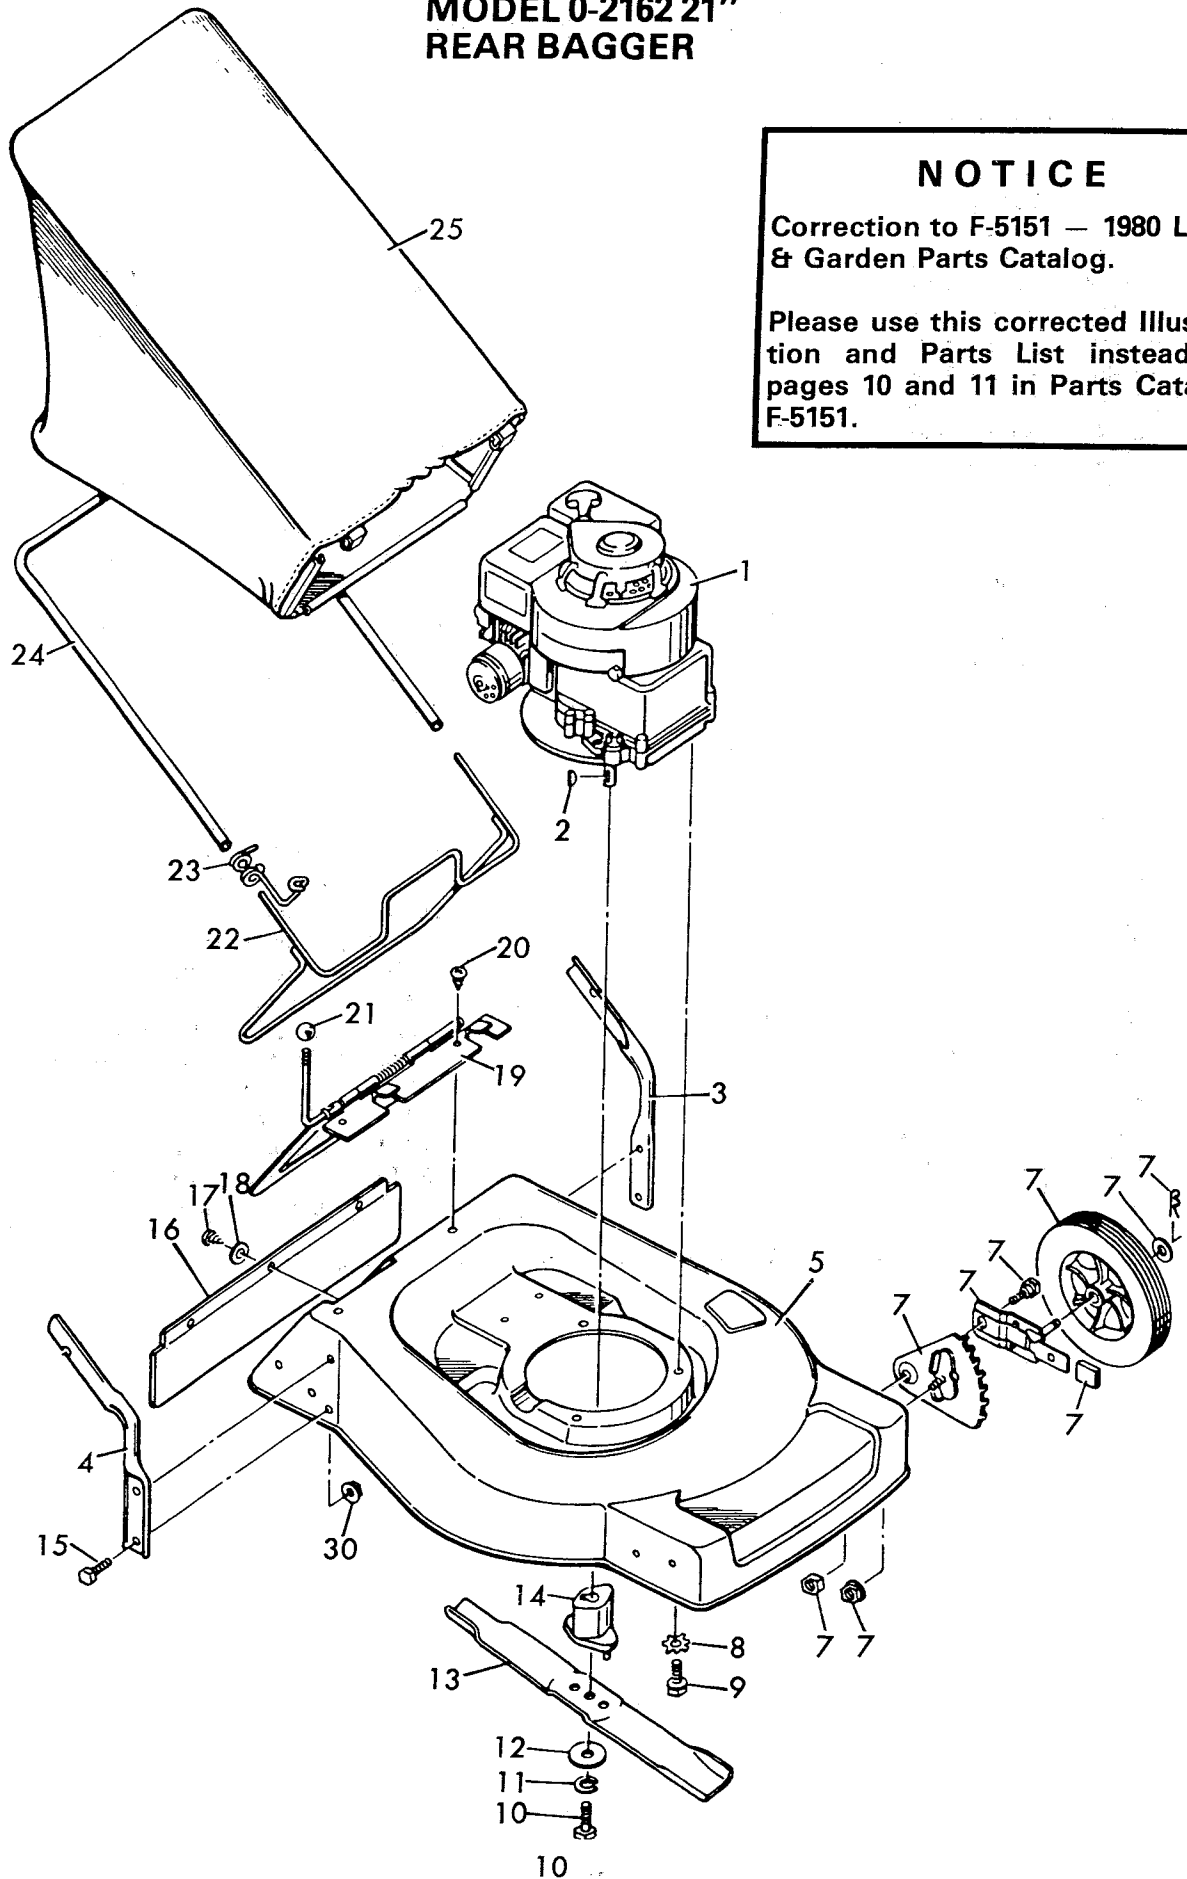

MODEL 0-2162 21" REAR BAGGER

NOTICE

Correction to F-5151 — 1980 Lawn
& Garden Parts Catalog.

Please use this corrected Illustration
and Parts List instead of
pages 10 and 11 in Parts Catalog
F-5151.

**MODEL 0-2162 21"
REAR BAGGER**

Key No.	Part No.	Description	Key No.	Part No.	Description
1	-----	Engine*	20	26X159	Tapping Screw
2	20062	Woodruff Key # 10	21	42031	Knob - Door Assembly
3	42029	Handle Bracket - L.H.	22	42035	Grass Catcher Frame
4	42028	Handle Bracket - R.H.	23	42037	Door Latch
5	42010	Housing Assembly	24	42036	Upper Tube
6	20104	Wheel & Tire	25	42033	Grass Catcher Bag
7	400247	Wheel Adjuster - Complete*	26	42065C	Upper Handle
8	19X8	Shakeproof Washer	27	42038Z	Lower Handle
9	20103	Bolt - Engine Mount	28	42029	Handle Bracket - L.H.
10	1X68	Bolt - Blade Mount	29	1X85Z	Hex Bolt
11	18X31	Spring Lockwasher	30	15X84Z	Hex Nut
12	20094Z	Washer	31	42028	Handle Bracket R.H.
13	22860	Blade - 21 Inch	32	22550	Cable Clip
14	20050	Blade Adapter	33	20412	Hex Bolt
15	1X85Z	Bolt 3/8" - 16X3/4"	34	20410	Tee Nut
16	42204	Rear Guard	35	42058	Throttle Control
17	26X184	Screw	36	3X105	Screw
18	17X17Z	Washer	37	15X66	Keys Nut
19	42030	Door Assembly (W/Knob)		42071	Parts Bag Assembly
				F-5153	Owners Manual

* Note: See page 86 for Wheel Adjuster Replacement Parts.

**DELUXE WHEEL ADJUSTER ASSEMBLY
MODEL 400246 & MODEL 400247**

Key No.	Model 400246	Model 400247	Description
1	17X102Z	17X102Z	Washer
2	20101	20101	Hair Pin
3	9X9	9X18	Shoulder Bolt
4	22956Z	22956Z	Arm and Axle Assembly
5	20065	20065	Lever Spring Knob
6	20113Z	42007Z	Index Plate Assembly
7	15X12	15X12	Flange Locknut
1-7	400246	400247	Wheel Adjuster Assembly
8	15X84Z	15X84Z	Locknut