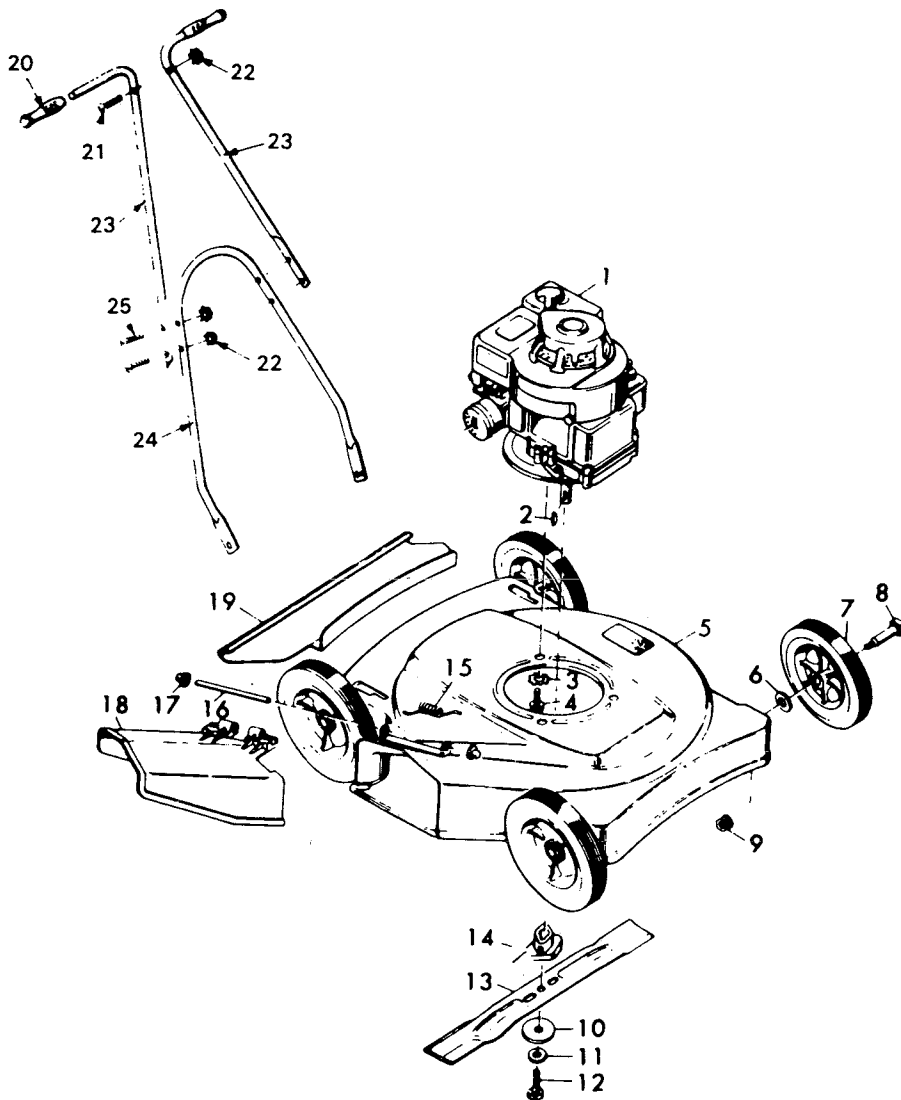

MODEL 0-1801 18" TRIM ROTARY MOWER

Key No.	Model 0-1801 Part No.	Description	Key No.	Model 0-1801 Part No.	Description
1	-----	Engine	15	22052	Torsion Spring
2	20062	Woodruff Key	16	22050Z	Pivot Pin
3	19X8	Shakeproof Washer	17	28X42	Push-On-Cap
4	20103	Engine Bolt	18	20454	Chute Deflector
5	22070	Housing Assembly	19	407016	Rear Guard Panel
6	10851Z	Washer	20	20718	Grip
7	22127	Wheel & Tire	21	3X105	Bolt
8	9X10	Axle Bolt	22	15X66	Keps Nut
9	15X68	Flange Locknut	23	20307Z	Upper Handle R.H. & L.H.
10	20094Z	Washer	24	20308Z	Lower Handle Assembly
11	18X31	Cup Washer	25	3X97Z	Bolt
12	1X68	Blade Adapter Bolt		20370	Parts Bag
13	20059	Blade		F-5019	Owners Manual
14	20050	Blade Adapter			