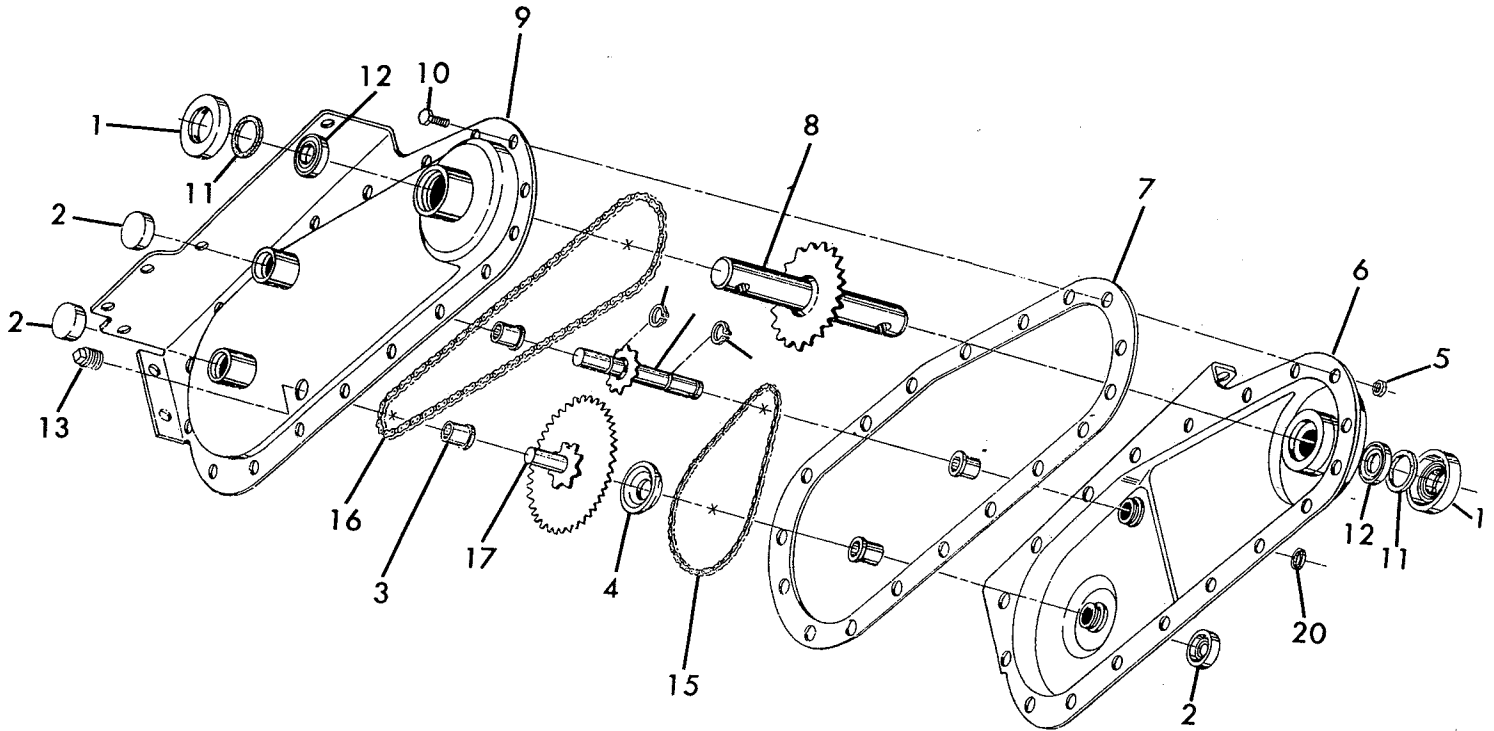

MODEL 0-1000 GARDEN TILLER

MODEL 0-1000

Key No.	Part No.	Description
1	75362C	Lower Handle R.H.
2	75350C	Upper Handle
3	20187	Grip
4	75368	Spring
5	75077Z	Clutch Lever
6	75087	Clutch Lever Pin
7	28X42	Push-On-Cap
8	20266	Handle Knob
9	20129	Handle Knob
10	75363C	Lower Handle L.H.
11	15X88Z	Stover Nut
12	1X102	Hex Bolt
13	75336	Hair Pin
14	75348	Drag Stake Bracket
15	1X91	Hex Bolt
16	75335	Tine Bolt
17	75352	Drag Stake
18	75349	Rear Plate
19	26X49	Screw
20	15X84Z	Stover Nut
21	20104	Wheels
22	9X10	Axle Bolt
23	26X195	Screw
24	75359	Belt Guard
25	75370	Belt
26	11X7	Retainer Ring
27	20614	Pulley
28	21539	Woodruff Key
29	15X86	Stover Nut
30	21953Z	Cable Guide
31	1X38Z	Hex Bolt
32	75300	Transmission
33	1X96	Hex Bolt
34	75333	Tine
35	75343	Tine & Hub Assembly (L.H. Outside)
36	15X86	Stover Nut
37	75341	Tine & Hub Assembly (L.H. Inside)
38	75340	Tine & Hub Assembly (R.H. Inside)
39	75334	Tine
40	75342	Tine & Hub Assembly (R.H. Outside)
41	75367	Idler Pulley
42	23X48	Set Screw
43	75328	Pulley
44	75365	Idler Bracket Assembly
45	15X66	Keps Nut
46	75354Z	Bracket Belt Guard
47	9X15	Shoulder Screw
48	75369	Square Key
49	1X102	Hex Bolt
50	-----	Engine
51	10851Z	Washer
	75336	Parts Bag Assembly
	F-4046	Owners Manual

**MODEL 75300 TRANSMISSION
USED ON: 0-1000**

Key No.	Part No.	Description
1	75014	Dust Cap (2)
2	75034	Bearing Cap
3	75326	Bearing (Upper)
4	75358	Washer (Formed)
5	15X89Z	Flange Locknut (18)
6	75303	L.H. Housing Assembly
7	75301	Gasket
8	75309	Tine Shaft Assembly
9	75302	R.H. Housing
10	1X38Z	Bolt
11	75013	Felt Washer
12	75029	Seal (1 Inch Shaft)
13	75088	Pipe Plug
15	75318	Chain (Short)
16	75320	Chain (Long)
17	75315	Sprocket Assembly
18	75312	Input Shaft
19	11X7	Retainer Ring
20	75085	Oil Seal (0.625 Shaft)
----	75325	Tine Shaft Bearing (Not Shown)