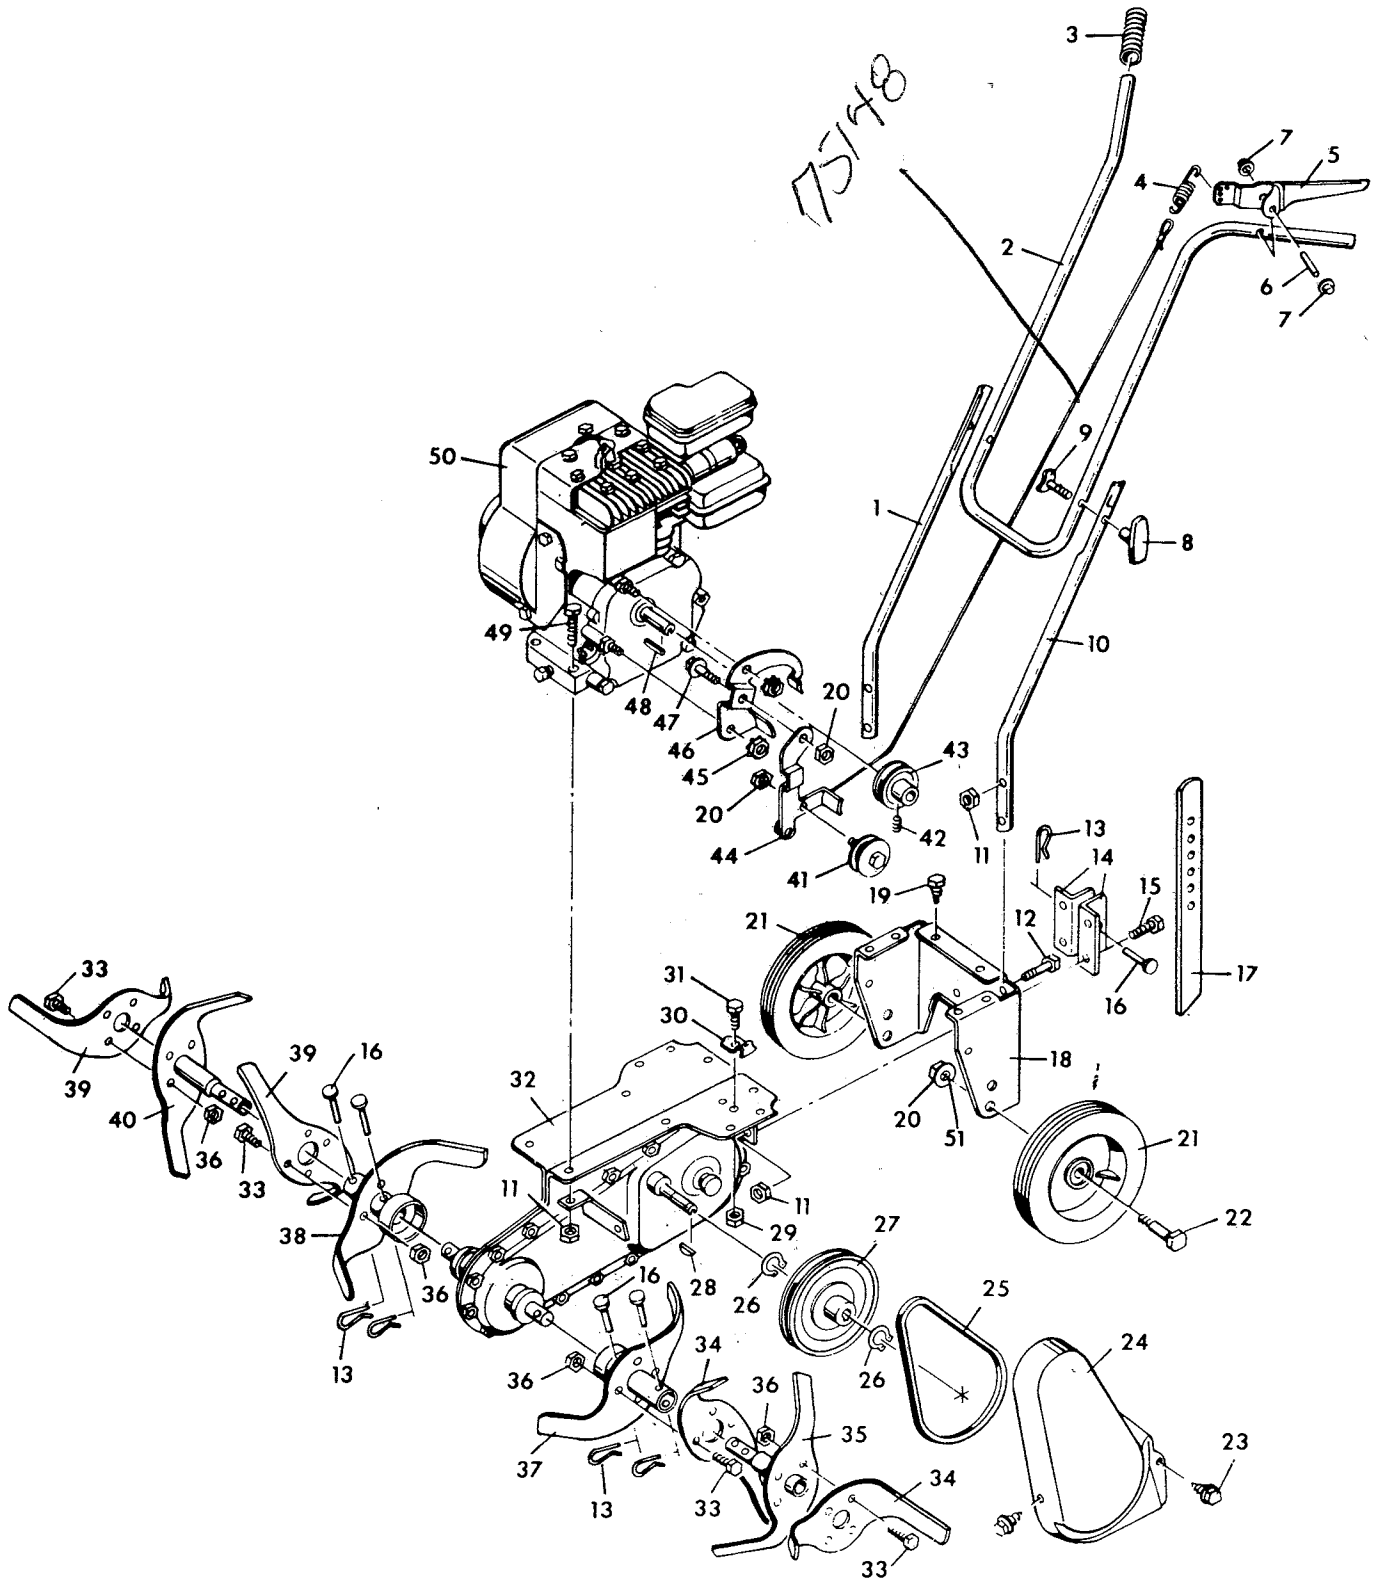

MODEL 0-1000 GARDEN TILLER

MODEL 0-1000

Key No.	Part No.	Description
1	75362C	Lower Handle R.H.
2	75350C	Upper Handle
3	20187	Grip
4	75368	Spring
5	75077Z	Clutch Lever
6	75087	Clutch Lever Pin
7	28X42	Push-On-Cap
8	20266	Handle Knob
9	20129	Handle Knob
10	75363C	Lower Handle L.H.
11	15X88Z	Stover Nut
12	1X102	Hex Bolt
13	75336	Hair Pin
14	75348	Drag Stake Bracket
15	1X91	Hex Bolt
16	75335	Tine Bolt
17	75352	Drag Stake
18	75349	Rear Plate
19	26X49	Screw
20	15X84Z	Stover Nut
21	20104	Wheels
22	9X10	Axle Bolt
23	26X195	Screw
24	75359	Belt Guard
25	75370	Belt
26	11X7	Retainer Ring
27	20614	Pulley
28	21539	Woodruff Key
29	15X86	Stover Nut
30	21953Z	Cable Guide
31	1X38Z	Hex Bolt
32	75300	Transmission
33	1X96	Hex Bolt
34	75333	Tine
35	75343	Tine & Hub Assembly (L.H. Outside)
36	15X86	Stover Nut
37	75341	Tine & Hub Assembly (L.H. Inside)
38	75340	Tine & Hub Assembly (R.H. Inside)
39	75334	Tine
40	75342	Tine & Hub Assembly (R.H. Outside)
41	75367	Idler Pulley
42	23X48	Set Screw
43	75328	Pulley
44	75365	Idler Bracket Assembly
45	15X66	Keps Nut
46	75354Z	Bracket Belt Guard
47	9X15	Shoulder Screw
48	75369	Square Key
49	1X102	Hex Bolt
50	-----	Engine
51	10851Z	Washer
	75336	Parts Bag Assembly
	F-4046	Owners Manual

**MODEL 75300 TRANSMISSION
USED ON: 0-1000**

Key No.	Part No.	Description
1	75014	Dust Cap (2)
2	75034	Bearing Cap
3	75326	Bearing (Upper)
4	75358	Washer (Formed)
5	15X89Z	Flange Locknut (18)
6	75303	L.H. Housing Assembly
7	75301	Gasket
8	75309	Tine Shaft Assembly
9	75302	R.H. Housing
10	1X38Z	Bolt
11	75013	Felt Washer
12	75029	Seal (1 Inch Shaft)
13	75088	Pipe Plug
15	75318	Chain (Short)
16	75320	Chain (Long)
17	75315	Sprocket Assembly
18	75312	Input Shaft
19	11X7	Retainer Ring
20	75085	Oil Seal (0.625 Shaft)
----	75325	Tine Shaft Bearing (Not Shown)