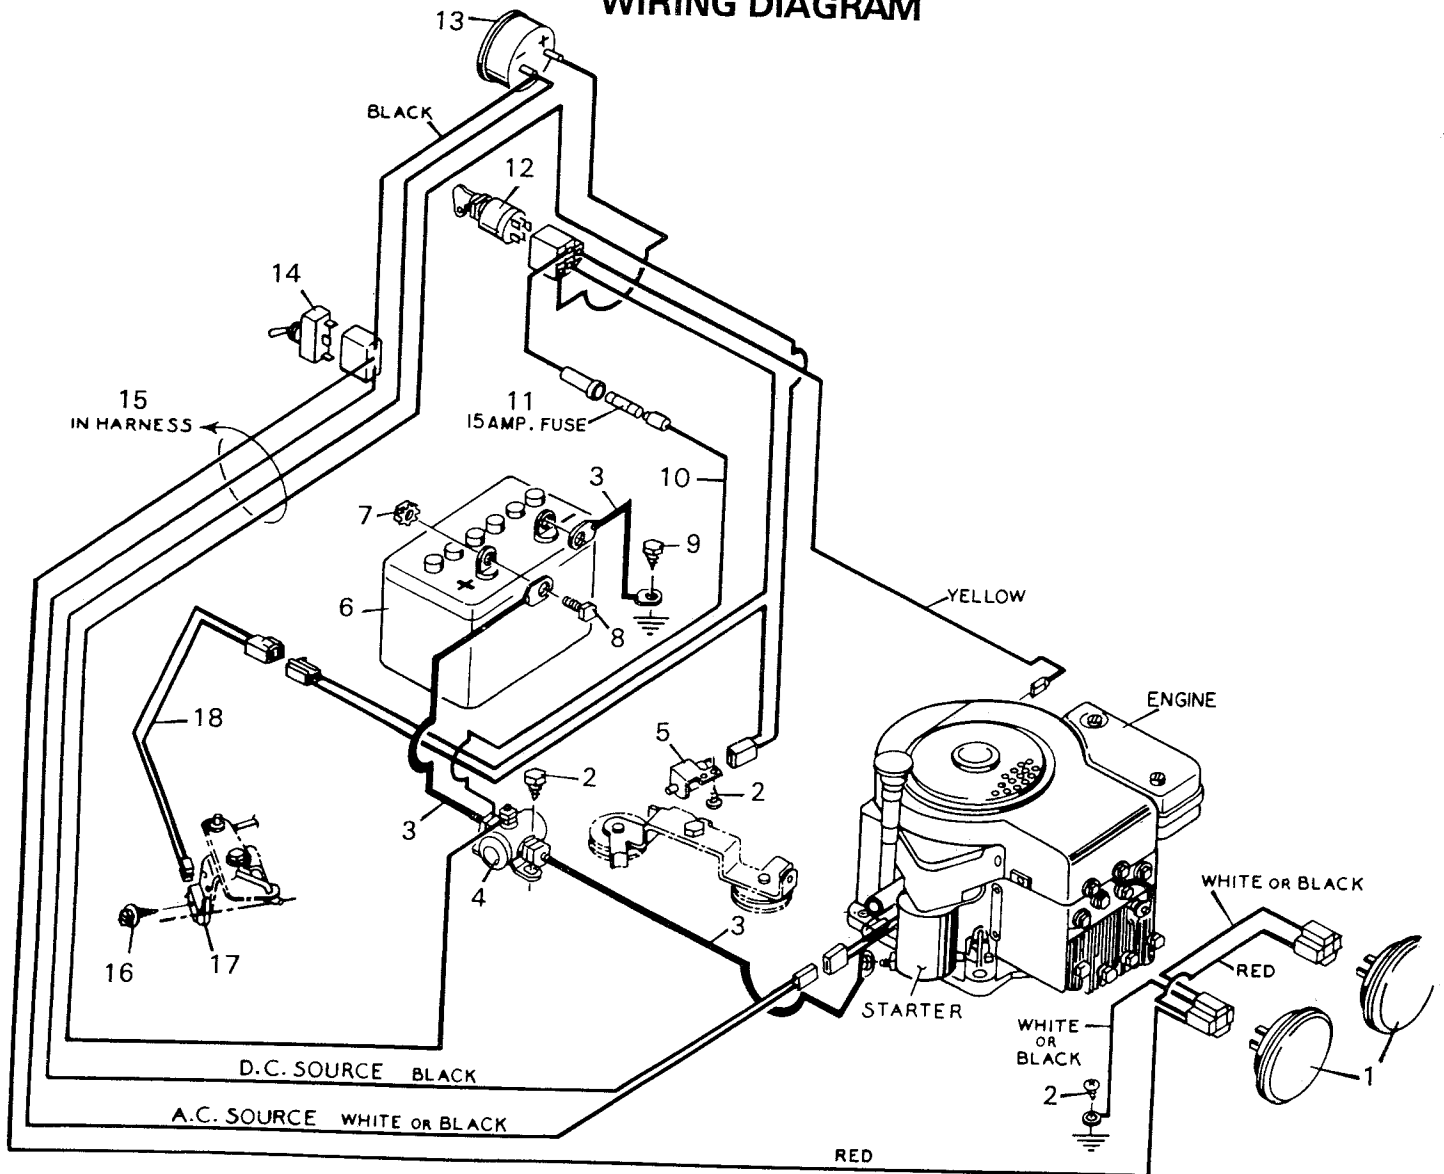

MODEL 9-4297 WIRING DIAGRAM

Key No.	Part No.	Description
1	20837	Seal Light Beam
2	26X186	Screw
3	21263	Battery Cable
4	21261	Solenoid
5	21549	Limit Switch - Clutch
6	21075	Battery
*	21079	Electrolyte - (Battery Acid)
7	15X66	Keps Nut 1/4"-20
8	1X38Z	Bolt 1/4"-20X5/8"
9	26X174	Screw
10	23834	Fuse Wire
11	23752	Fuse
12	21064PA	Switch & Key
13	21057PA	Ammeter Assembly
14	21686PA	Light Switch
15	23992	Wiring Harness
16	26X211	Screw # 10X1" Type AB
17	24527	Limit Switch
18	23983	Jumper Wire
*	21980	Wire Clamp
*	20729	Key Only

* Not Illustrated.