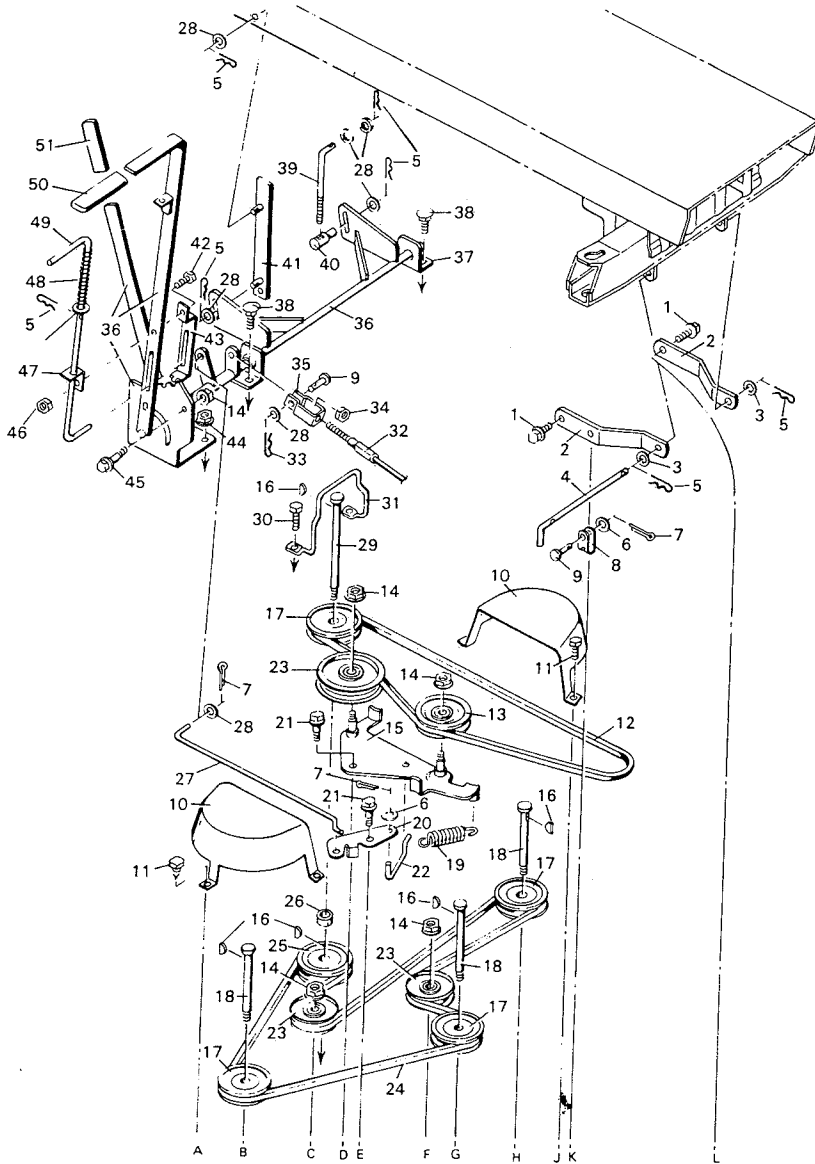

Complete illustration of Transaxle shown on pages 94 & 95.

MODEL 9-4297
42" BLADE HOUSING
TOP HALF

Key No.	Part No.	Description
1	9X14	Shoulder Bolt
2	23185	Support Arm
3	17X57Z	Washer I.D. 15/32"
4	21912Z	Pull Pin
5	20692	Hair Pin
6	17X47Z	Washer I.D. 11/32"
7	30X20	Cotter Pin
8	24073	Clevis
9	29X93	Clevis Pin
10	23231	Pulley Cover
11	26X195	Screw 1/4"X1/2" Type AB
12	23748	Blade Drive Belt
13	23211	Idler Pulley
14	15X84	Flange Locknut 3/8"-16
15	23179Z	Blade Drive Idler
16	20062	Woodruff Key
17	20615	Pulley
18	20616	Jackshaft
19	24074	Spring - Blade Drive
20	23226Z	Engagement Link
21	9X12	Shoulder Bolt 3/8"-16X7/8"
22	23228Z	Engagement Link Rod
23	23238	Backside Idler Pulley
24	23749	Cross Drive Belt
25	23739	Jackshaft Pulley
26	23213Z	Spacer
27	23232Z	Link Rod
28	17X53Z	Washer I.D. 13/32"
29	23180	Jackshaft
30	1X84Z	Hex Bolt 5/16"-18X1"
31	23751Z	Belt Guide
32	24072	Lifter Cable
33	20692	Hair Pin
34	15X2	Hex Nut 5/16"-18
35	21915Z	Adjusting Clevis
36	24015	Lifter Assembly
37	23184	Lifter Support
38	2X53	Carriage Bolt 5/16"-18X3/4"
39	23275Z	Adjusting Rod
40	21920	Adjusting Nut
41	23188Z	R.H. Mounting Bracket
42	1X95	Hex Bolt 1/4"-20X7/8"
43	23192Z	Guide Bracket
44	15X88Z	Flange Nut 5/16"-18
45	9X13	Shoulder Bolt 3/8"-16
46	15X66	Keps Nut 1/4"-20
47	23193Z	Guide Bracket
48	23221	Lifter Spring
49	23194Z	Lifter Latch
50	23222	Lifter Grip
51	21249	Engagement Lever Grip