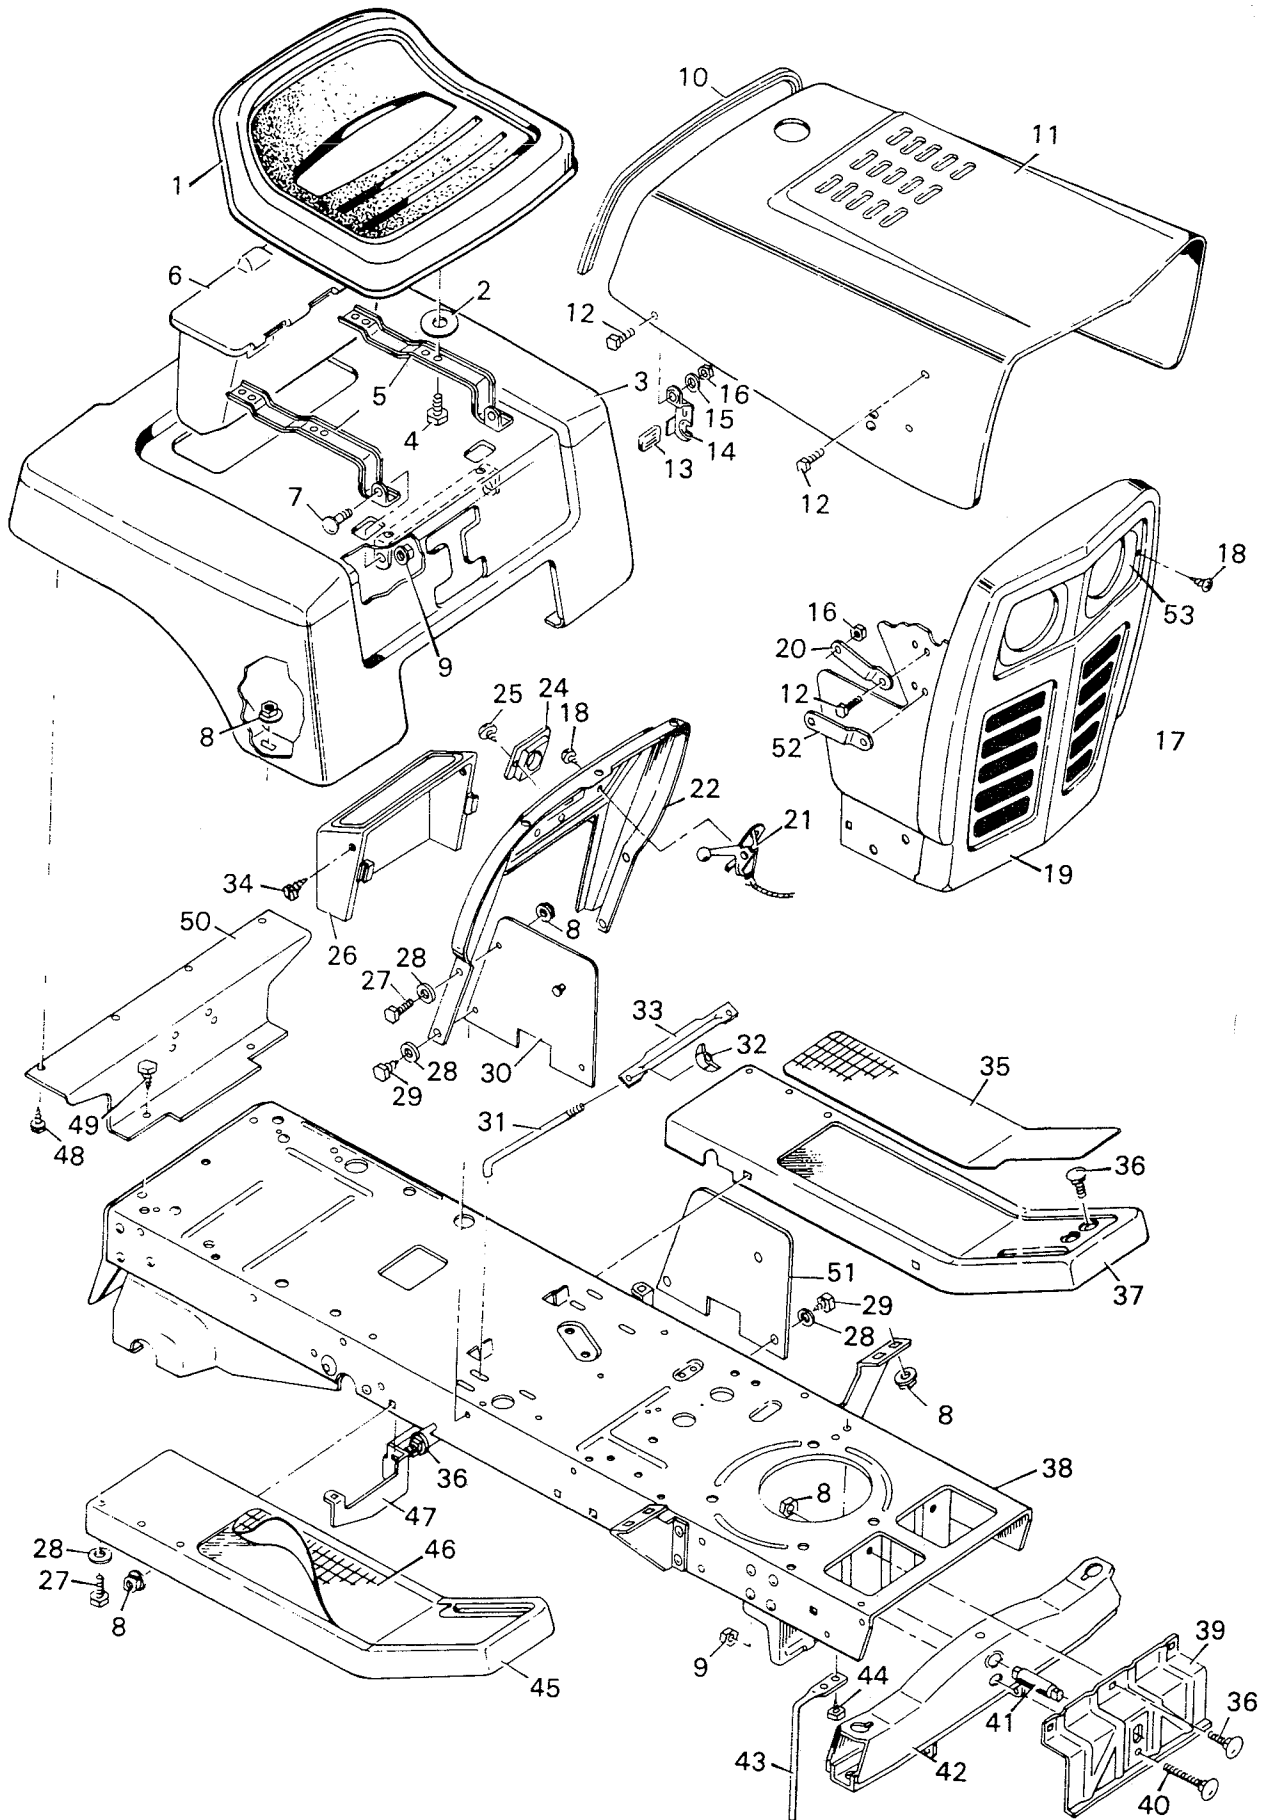

MODEL 9-4297 BODY SECTION

MODEL 9-4297

Key No.	Part No.	Description
1	23884	Seat
2	20094Z	Washer
3	23338	Rear Shroud Assembly
4	1X84Z	Bolt 5/16"-18X1"
5	23110Z	Seat Hinge
6	21404	Tool Box
7	9X15	Shoulder Screw
8	15X79Z	Hex Locknut 5/16"-18
9	15X84	Flange Locknut 3/8"-16
10	21765	Edge Trim
11	24084	Hood Assembly
12	4X24Z	Screw 1/4"-20X1/2"
13	21434	Grip
14	403040	Hood Latch - R.H.
---	403041	Hood Latch - L.H.
15	17X17Z	Washer I.D. 13/64"
16	15X81	Hex Nut # 10-24
17	23302C	Grill Insert
18	26X159	Screw # 8X3/8"
19	23307	Grill Assembly
20	23046	Pivot Bar
21	24011PA	Remote Control
22	23970	Control Panel
23	26X202	Screw 3/8"X5/8"
24	21707	Steering Post Bearing
25	26X186	Screw
26	23940	Battery Cover
27	1X45Z	Bolt 5/16"-18X5/8"
28	17X47Z	Washer I.D. 11/32"
29	26X197	Screw
30	23292	Side Plate - R.H.
31	21762Z	Battery Clamp Rod
32	14X81	Wing Nut
33	21761Z	Battery Clamp
34	26X195	Screw
35	21569	Rubber Mat - L.H.
36	2X53	Carriage Bolt 5/16"-18X5/8"
37	21933	Running Board L.H.
38	403034	Frame Assembly
39	21534	Front Axle Hanger
40	2X60	Carriage Bolt 3/8"-16X3
41	21469	Pivot Pin
42	21441	Front Axle Assembly
43	23789Z	Belt Guide
44	26X49	Screw
45	21932	Running Board - R.H.
46	21568	Rubber Mat - R.H.
47	21547	Running Board Support and Clip Assembly
48	26X185	Screw
49	26X174	Screw
50	21411	Rear Shroud Support
51	23293	Side Plate - L.H.
52	23088	Pivot Bar Assembly
53	23303C	Headlight Retainer