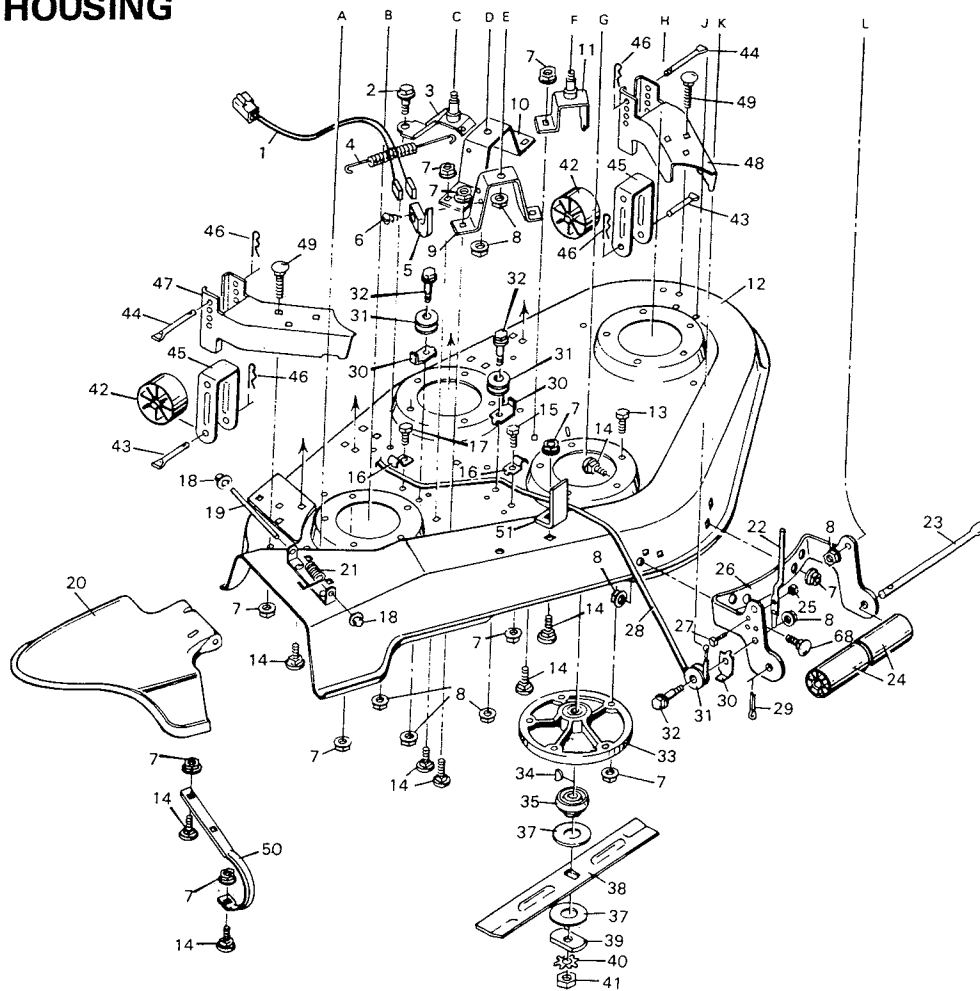

**MODEL 9-4297
42" BLADE HOUSING**

LOWER HALF

Key No.	Part No.	Description	Key No.	Part No.	Description
1	23983	Wire Harness	27	1X95	Hex Bolt 1/4"-20X7/8"
2	9X15	Shoulder Bolt 3/8"-16X7/8"	28	24072	Lifter Cable
3	23178Z	Idler Assembly - Cross Drive	29	30X20	Cotter Pin
4	23750	Spring - Cross Drive	30	23191Z	Cable Guide
5	24527	Limit Switch	31	23187	Nylon Pulley
6	26X211	Screw # 8X1" Type AB	32	9X13	Shoulder Bolt
7	15X88	Locknut 3/8"-16	33	20551	Jackshaft Housing
8	15X84Z	Locknut 3/8"-16	34	20062	Woodruff Key
9	23241	Engagement Link Support	35	20617	Blade Adapter
10	23240	Idler Support	37	21673Z	Washer
11	23177	Fixed Idler Assembly	38	23209	Blade
12	404059	Blade Housing	39	20663Z	Blade Washer
13	1X84Z	Hex Bolt 5/16"-18X3/4"	40	18X27	Lockwasher
14	2X53	Carriage Bolt 5/16"-18X3/4"	41	15X72	Hex Nut 1/4"-20
15	26X195	Screw 1/4"X1/2" Type AB	42	23257	Gauge Wheel
16	21953	Cable Guide	43	23258Z	Gauge Wheel Axle - Short
18	28X23	Push On Cap	44	23259Z	Gauge Wheel Axle - Long
19	23173Z	Deflector Rod	45	23260Z	Gauge Wheel Retainer
20	23224	Chute Deflector	46	20692	Cotter Hair Pin
21	21189	Torsion Spring	47	23278	R.H. Gauge Wheel Bracket
22	23790Z	Belt Guide - 11 hp.	48	23279	L.H. Gauge Wheel Bracket
23	23186Z	Roller Axle	49	2X58	Carriage Bolt 5/16"-18X2-1/2"
24	23203	Roller	50	24070	Skid
25	15X89Z	Hex Nut 1/4"-20	51	23782	Stop Clip
26	24009	Roller Support		~~40406T~~	Complete Blade Housing Assembly