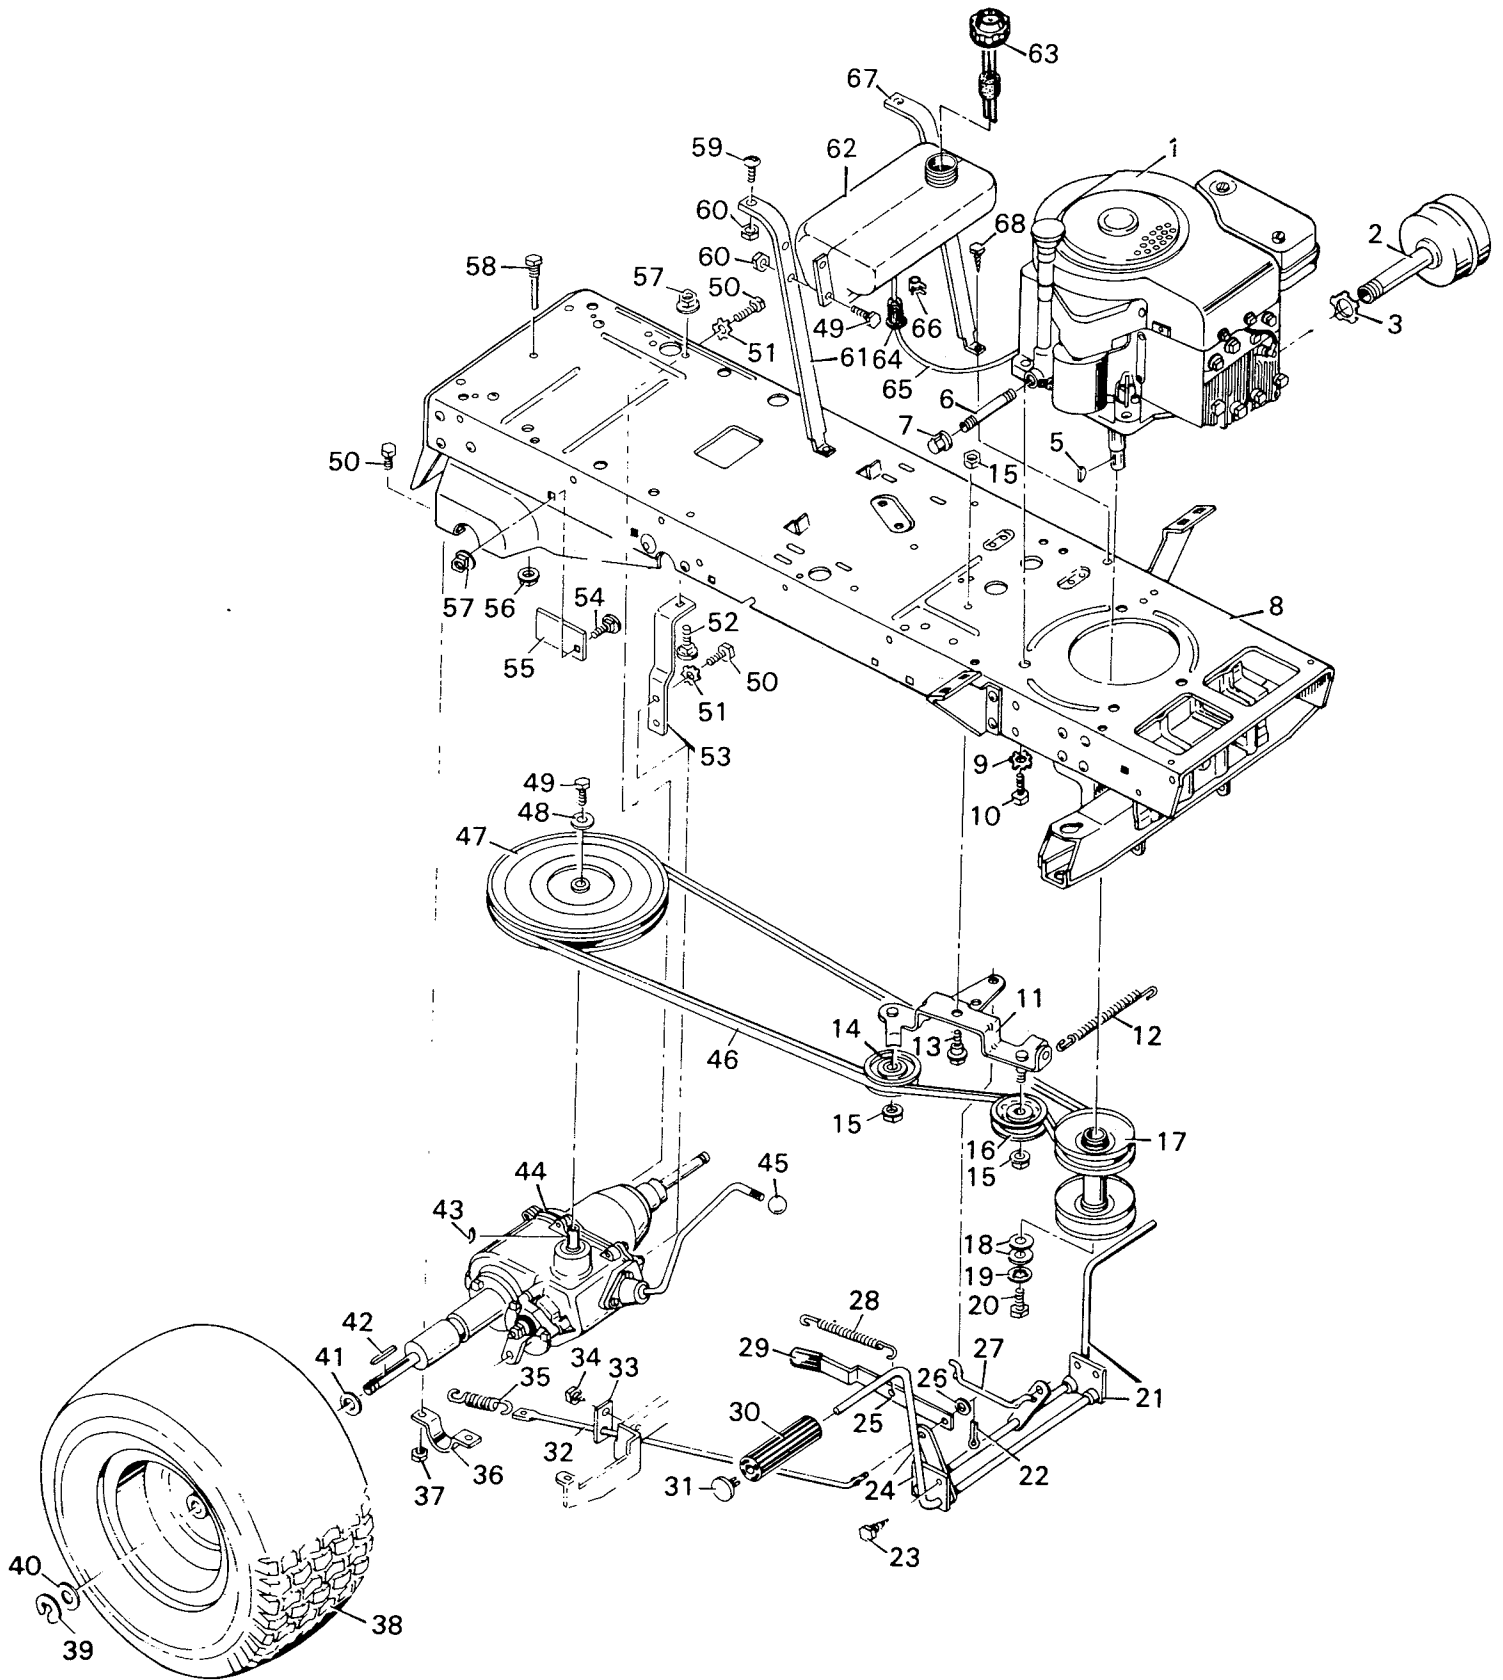

**MODEL 9-4297
DRIVE SECTION**

MODEL 9-4297

Key No.	Part No.	Description	Key No.	Part No.	Description
1	-----	Engine†	38	21526	Wheel & Tire
2	23343	Muffler	---	403004	Wheel Only
3	21616	Pipe Lock Nut	---	403005	Tire
5	20062	Woodruff Key # 6	---	400162	Valve Stem & Cap
6	21652	Oil Drain Extension	39	11X3	E-Ring
7	21651	Oil Drain Cap	40	17X115	Washer
8	403034	Frame Assembly	41	21521	Transaxle Washer
9	19X8	Shakeproof Washer	42	21553	Square Key
10	20103	Engine Bolt	43	21539	Woodruff Key # 61
11	21428	Idler Bracket & Stud Assembly	44	-----	Transaxle - 3-Speed #
12	23724	Drive Idler Spring	45	20844	Shift Knob
13	9X12	Shoulder Bolt	46	21615	Drive Belt 1/2"-95"
14	20613	Clutch Idler Pulley	47	21447	Input Pulley
15	15X84Z	Flange Locknut 3/8"-16	48	18X30	Spring Lockwasher
16	21409	Clutch Idler Pulley	49	1X38Z	Bolt 1/4"-20X5/8"
17	23725Z	Stack Pulley Assembly	50	1X84Z	Bolt
18	10851Z	Washer	51	18X15	Lockwasher
19	19X39	Shakeproof Washer	52	2X57	Carriage Bolt
20	1X20	Bolt	53	21440Z	Transaxle Support Bracket
21	21976	Clutch & Lever Assembly	54	2X56	Carriage Bolt
22	30X20	Cotter Pin	55	21683	Belt Guide
23	26X174	Screw	56	15X79	Flange Nut
24	21946	Brake Lever Assembly	57	15X68	Flange Nut
25	21484Z	Parking Brake Arm	58	20619	Guide Screw
26	17X47Z	Washer	59	2X67	Carriage Bolt
27	21681	Clutch Link Rod	60	15X89	Flange Locknut
28	20682	Parking Brake Spring	61	23910	Gas Tank Support R.H.
29	21434	Grip	62	23300	Gas Tank
30	21544	Clutch & Brake Pedal	63	24064	Gas Cap
31	21535	Push On Cap	64	23712	Filter
32	21472Z	Brake Rod	65	23715	Fuel Line
33	21678Z	Brake Rod Support	66	23713	Hose Clamp
34	26X185	Screw	67	23911	Gas Tank Support R.H.
35	21675	Tension Spring	68	26X197	Screw
36	21473	Transaxle Clamp	69	21268	Grommet
37	15X88Z	Flange Locknut .31-18			

Complete illustration of Transaxle shown on pages 94 & 95.