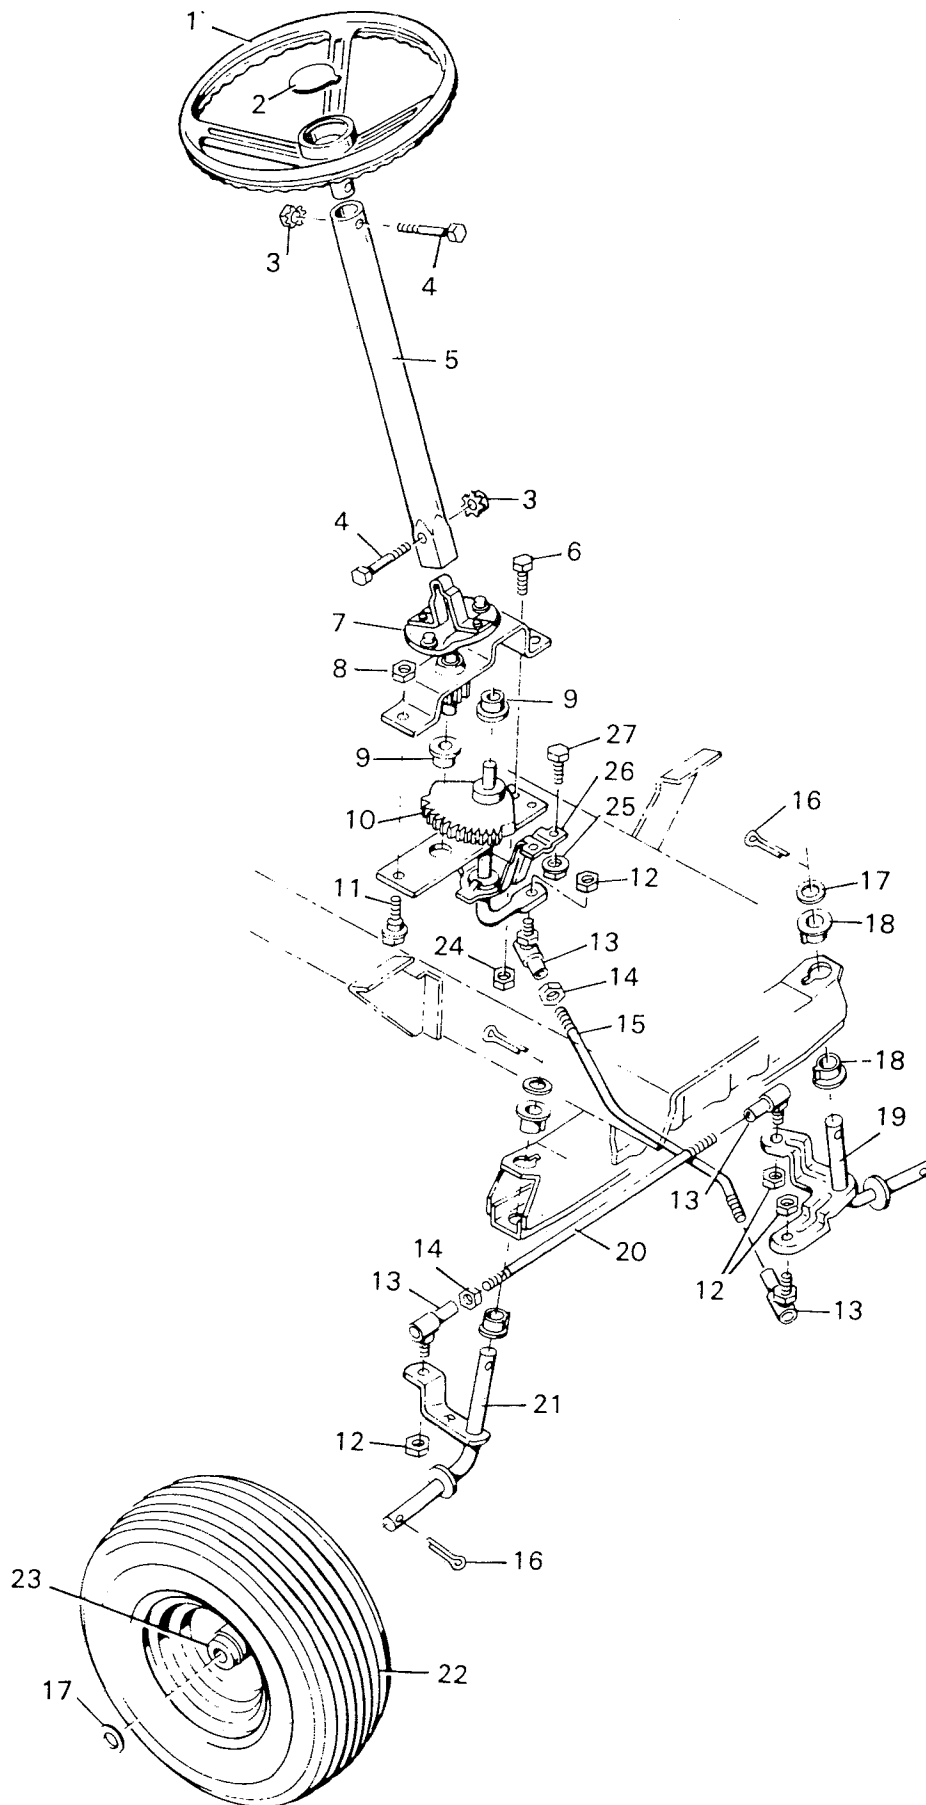

MODEL 9-4297 STEERING SECTION

MODEL 9-4297

Key No.	Part No.	Description
1	21688	Steering Wheel
2	21303	Steering Wheel Cap
3	15X76	Keps Nut 5/16"-18
4	1X75	Bolt 5/16"-18X1-3/4"
5	21486C	Steering Post
6	1X45	Screw 5/16"-18X7/8"
7	21493	Steering Gear & Coupling Assembly
8	15X84	Locknut 3/8"-16
9	20587	Bearing
10	21692	Steering Arm Gear & Bracket Assembly
11	9X12	Shoulder Bolt
12	15X87Z	Locknut 3/8"-24
13	21031	Ball Joint
14	15X61	Hex Nut 3/8"-24
15	21482	Drag Link Rod
16	30X49	Cotter Pin 1-1/4"
17	17X83Z	Washer
18	23820	Spindle Bearings
19	24045	Spindle Assembly L.H.
20	21475	Tie Rod Assembly
21	24044	Spindle Assembly R.H.
22	21527	Wheel & Tire
	403000	Rim Only
	403001	Tire Only
	400162	Valve Stem & Cap
23	403010	Front Wheel Bearing
24	15X43	Locknut 5/16"-18
25	15X79Z	Flange Nut 5/16"-18
26	21693	Steering Bracket
27	1X45	Bolt 5/16"-18X5/8"
	23243	Parts Bag