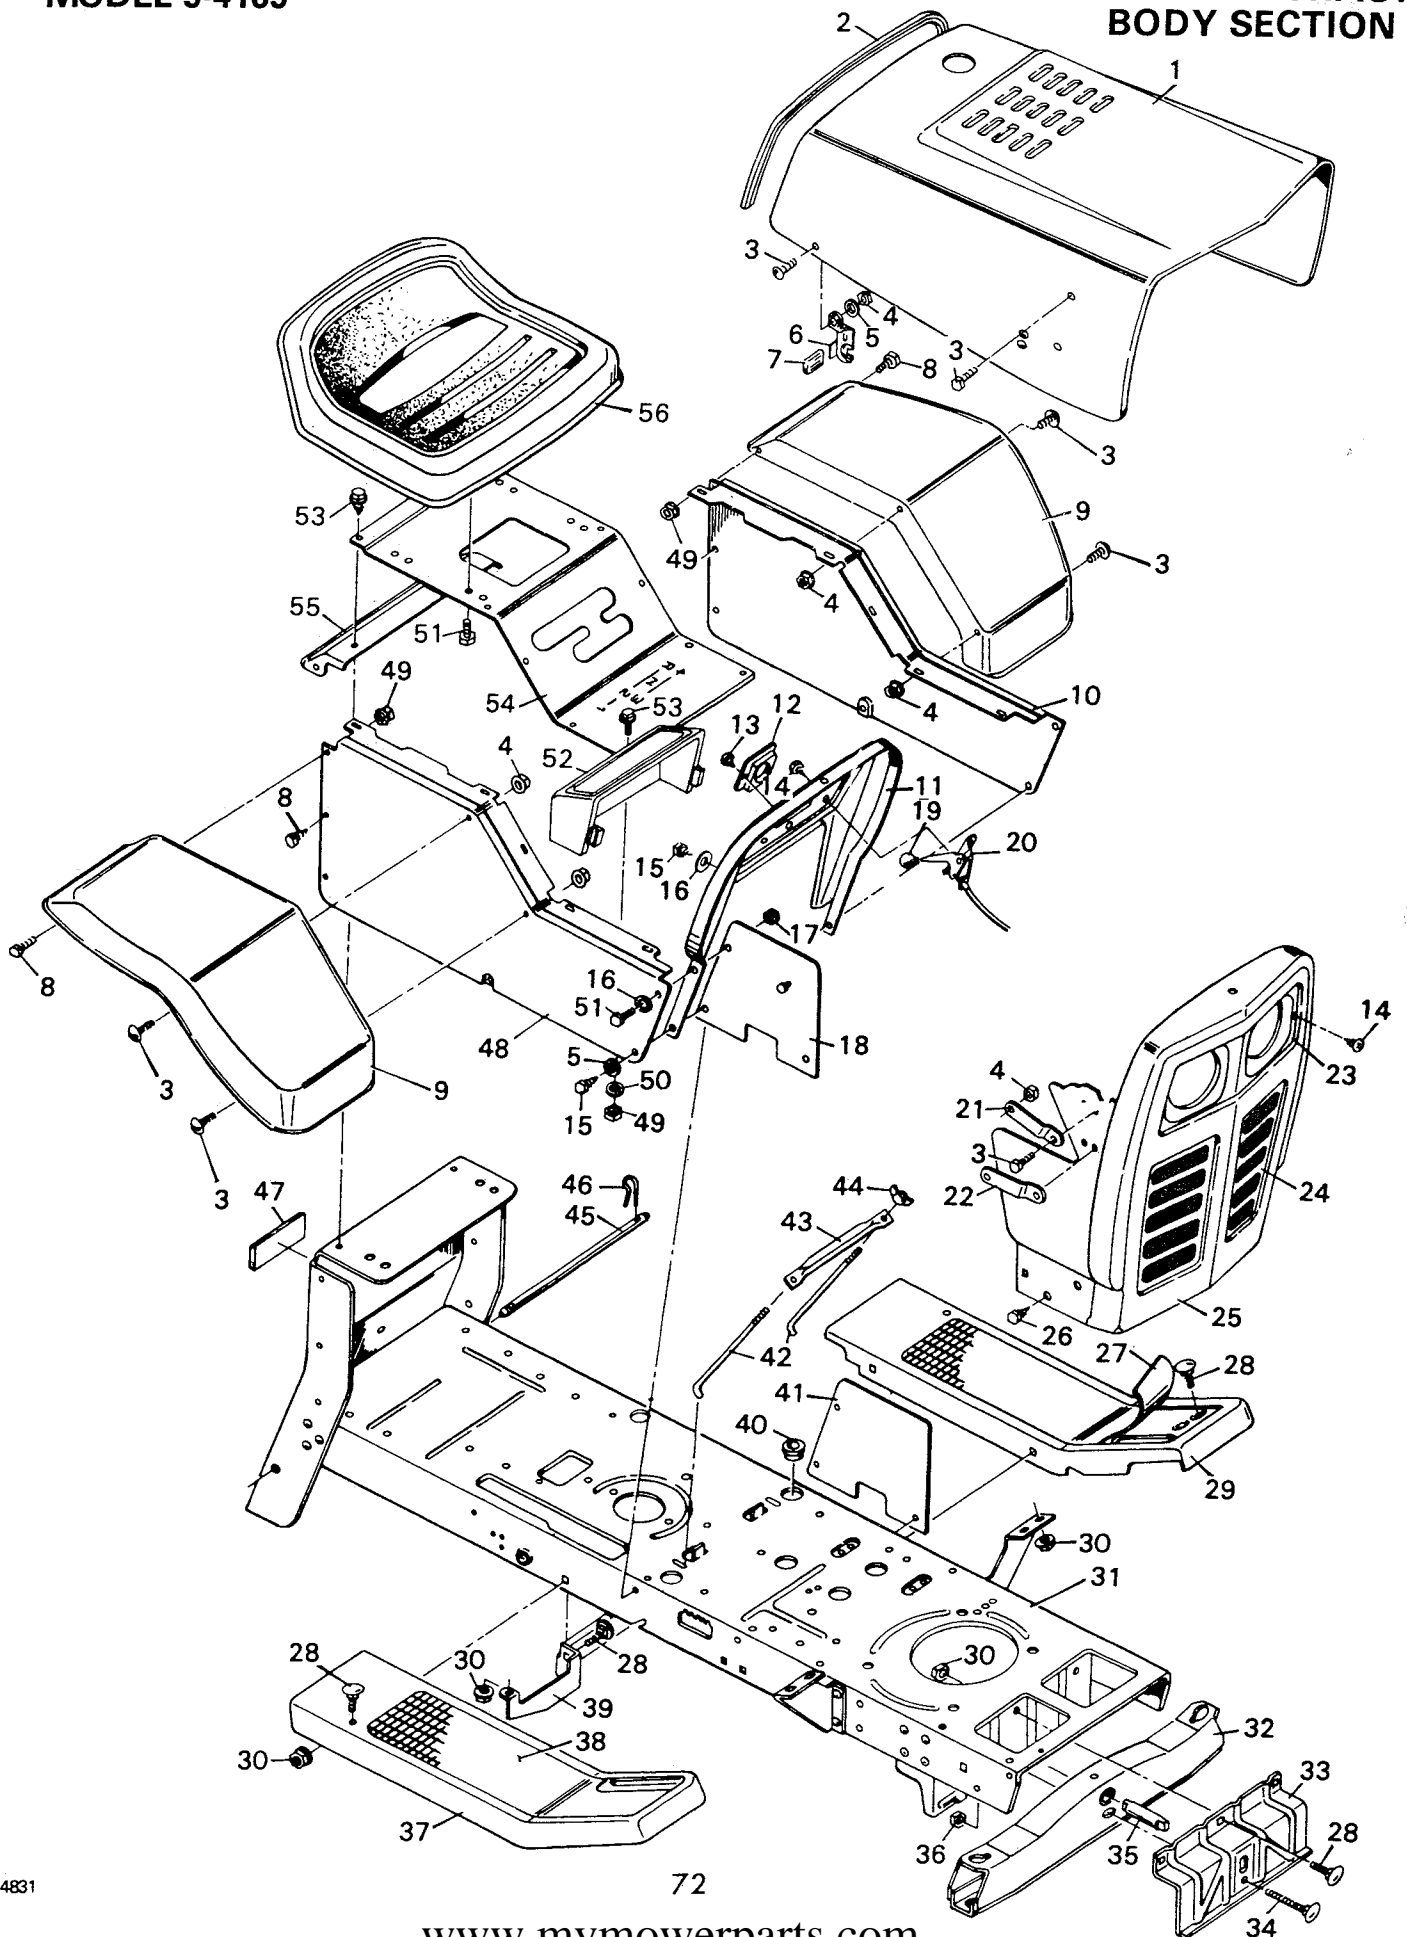

MODEL 9-4169

GARDEN TRACTOR  
BODY SECTION

**MODEL 9-4169**

Key No.	Part No.	Description	Key No.	Part No.	Description
1	23913	Hood Assembly	29	23015	Running Board - L.H.
2	21765	Edge Trim	30	15X79	Flange Nut 5/16"-18
3	1X67Z	Bolt # 10-24X 3/4"	31	403024	Frame Assembly
4	15X81	Hex Nut # 10-24	32	21441	Front Axle Assembly
5	17X17Z	Washer I.D. 13/64"	33	21534	Front Axle Hanger
6	403040	Hood Latch R.H.	34	2X60	Carriage Bolt 3/8"-16X3/8"
	403041	Hood Latch L.H.	35	21469	Pivot Pin
7	21434	Grip	36	15X84	Hex Nut 3/8"-16
8	1X38Z	Bolt 1/4"-20X5/8"	37	23014	Running Board - R.H.
9	23006	Fender	38	21568	Running Board Mat-R.H.
10	23399	Side Panel - L.H.	39	23038	Running Board Support
11	23970	Control Panel	40	21268	Grommet
12	21707	Steering Post Bearing	41	23293	Side Plate - L.H.
13	26X186	Screw # 10X 1/2" Type AB	42	21762Z	Battery Clamp Rod
14	26X159	Screw # 8X3/8" Type A	43	21761Z	Battery Clamp
15	26X197	Screw 5/16"-3/4" Type A	44	14X81	Wing Nut
16	17X47Z	Washer I.D. 11/32"	45	23054	Draw Bar
17	15X79Z	Flange Nut 5/16"-18	46	23070	Cotter Hair Pin
18	23292	Side Plate - R.H.	47	23069	Reflector
19	20339PA	Knob	48	23398	Side Panel - R.H.
20	24011PA	Throttle Control	49	15X66	Keps Nut 1/4"-20
21	23046	Pivot Bar	50	17X37Z	Washer I.D. 17/64"
22	23088	Pivot Bar Assembly	51	1X45Z	Bolt 5/16"-18X5/8"
23	23303C	Headlite Retainer	52	23993	Battery Cover
24	23302C	Grille Insert	53	26X195	Screw 1/4"X 1/2" Type AB
25	23307	Grille Assembly	54	23397	Top Panel
26	26X202	Screw 3/8"X5/8" Type AB	55	23026	Rear Insert
27	21569	Running Board Mat - L.H.	56	23884	Seat
28	2X53	Carriage bolt 5/16"-18X5/8"			