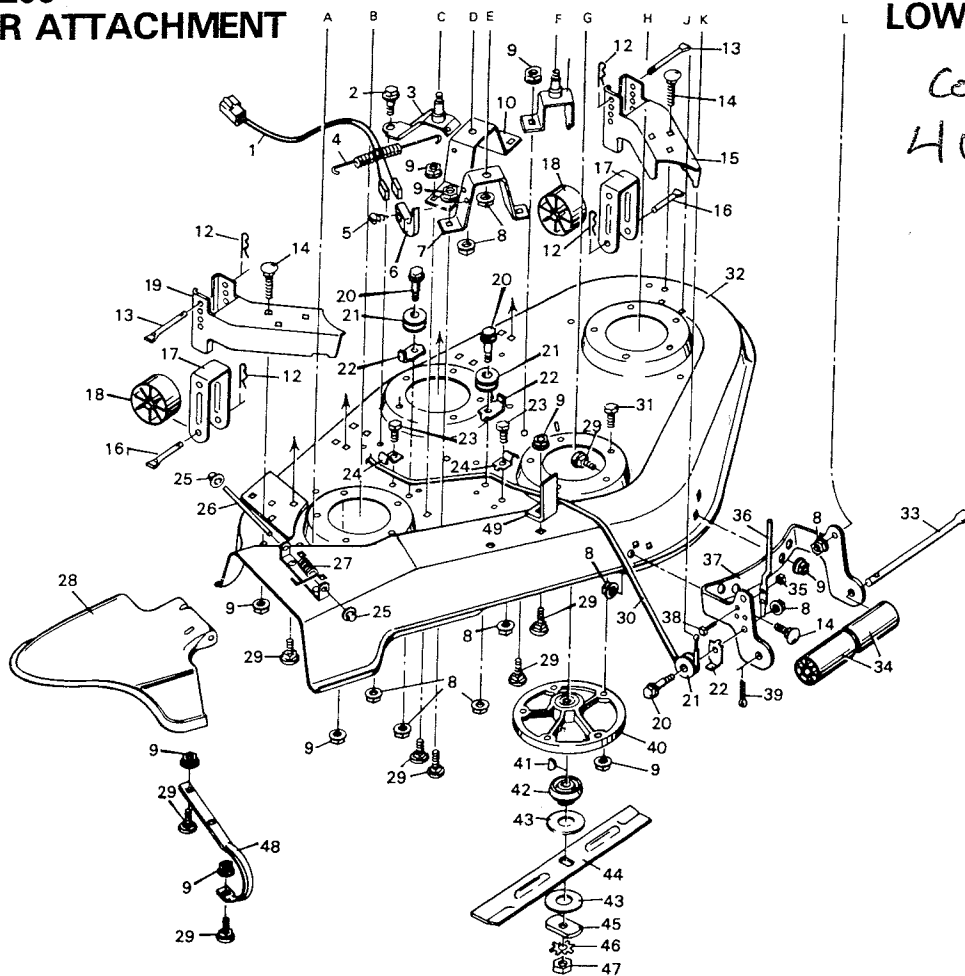

**MODEL 9-4200
42" MOWER ATTACHMENT**

**FOR 9-4166 & 9-4169
LOWER HALF**

*Complete Deck
403134*

Key No.	Part No.	Description	Key No.	Part No.	Description
1	23983	Jumper Wire	27	21189	Torsion Spring
2	9X15	Shoulder Bolt 3/8"-16X7/8"	28	23224	Chute Deflector
3	23178Z	Cross Drive Idler Assembly	29	2X53	Carriage Bolt 5/16"-18X3/4"
4	23750	Screw - Cross Drive	30	24072	Lifter Cable
5	26X211	Screw # 8X1" Type AB	31	1X84Z	Hex Bolt 5/16"-18X3/4"
6	24527	Limit Switch	32	404058	Blade Housing Assembly
7	23241	Engagement Link Support	33	23186Z	Roller Axle
8	15X84	Flange Locknut 3/8"-16	34	23203	Roller
9	15X88Z	Flange Locknut 3/8"-16	35	15X89Z	Flange Locknut 1/4"-20
10	23240	Idler Support	36	23790Z	Belt Guide - 11 hp.
11	23177	Fixed Idler Assembly	*	24071Z	Belt Guide - 16 hp.
12	20692	Cotter Hair Pin	37	24009	Roller Support
13	23259Z	Gauge Wheel Axle - Long	38	1X95	Hex Bolt 1/4"-20X7/8"
14	2X58	Carriage Bolt 5/16"-18X2-1/2"	39	30X49	Cotter Pin
15	23279	L.H. Gauge Wheel Bracket	40	20551	Jackshaft Housing
16	23258Z	Gauge Wheel Axle - Short	41	20062	Woodruff Key
17	23260Z	Gauge Wheel Retainer	42	20617	Blade Adapter
18	23257	Gauge Wheel	43	21673Z	Washer
19	23278	R.H. Gauge Wheel Bracket	44	23209	Blade
20	9X13	Shoulder Bolt	45	20663Z	Blade Washer
21	23187	Nylon Pulley	46	18X27	Lockwasher
22	23191Z	Cable Guide	47	15X72	Hex Nut 1/4"-20
23	26X195	Screw 1/4"X1/2" Type AB	48	24070	Skid
24	21953Z	Cable Guide	49	24104	Stop Clip
25	28X23	Push-On-Cap		23242	Parts Bag
26	23173Z	Deflector Rod