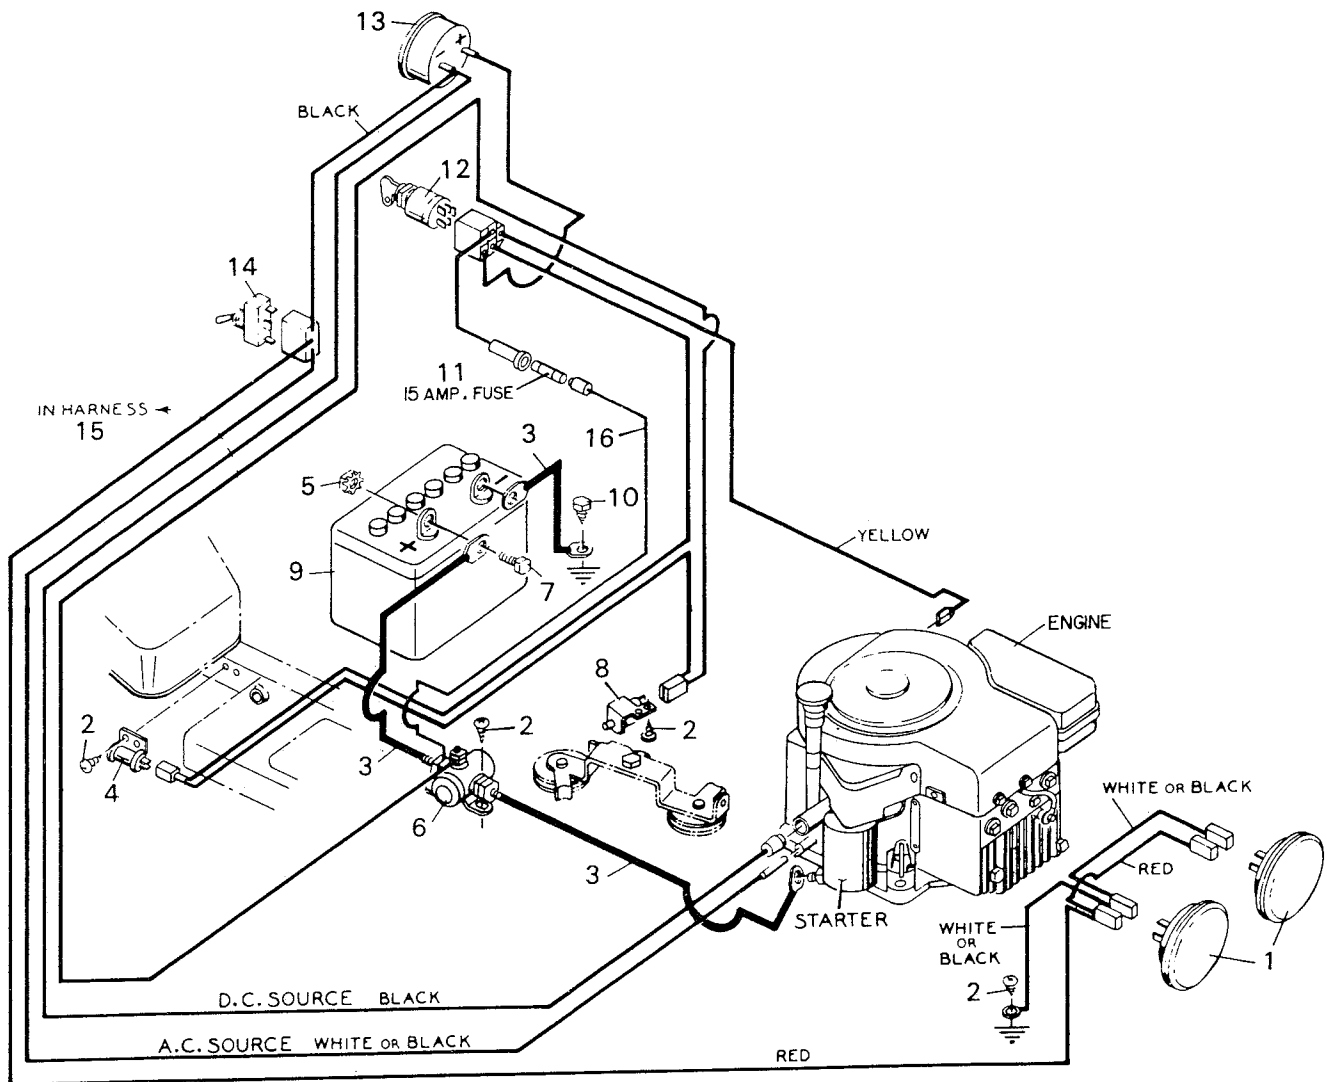

MODEL 9-4169 WIRING DIAGRAM

Key No.	Part No.	Description
1	20837	Seal Beam Light
2	26X185	Screw # 10-3/8" Type AB
3	21263	Battery Cable Wire
4	23029	Dummy Switch
5	15X66	Keps Nut 1/4"-20
6	21261	Solenoid
7	1X38Z	Bolt 1/4"-20X5/8"
8	21549	Limit Switch
9	21075	Battery
10	26X174	Screw 5/16"-3/8" Type B
11	23752	Fuse 15 Amp.
12	21064PA	Switch & Key
12A	20729	Key Only
13	21057PA	Ammeter Assembly
14	21686PA	Light Switch
15	24069	Wiring Harness
16	23834	Fuse Wire
*	21079	Electrolyte
*	21980	Wire Clamp

* Not Illustrated.