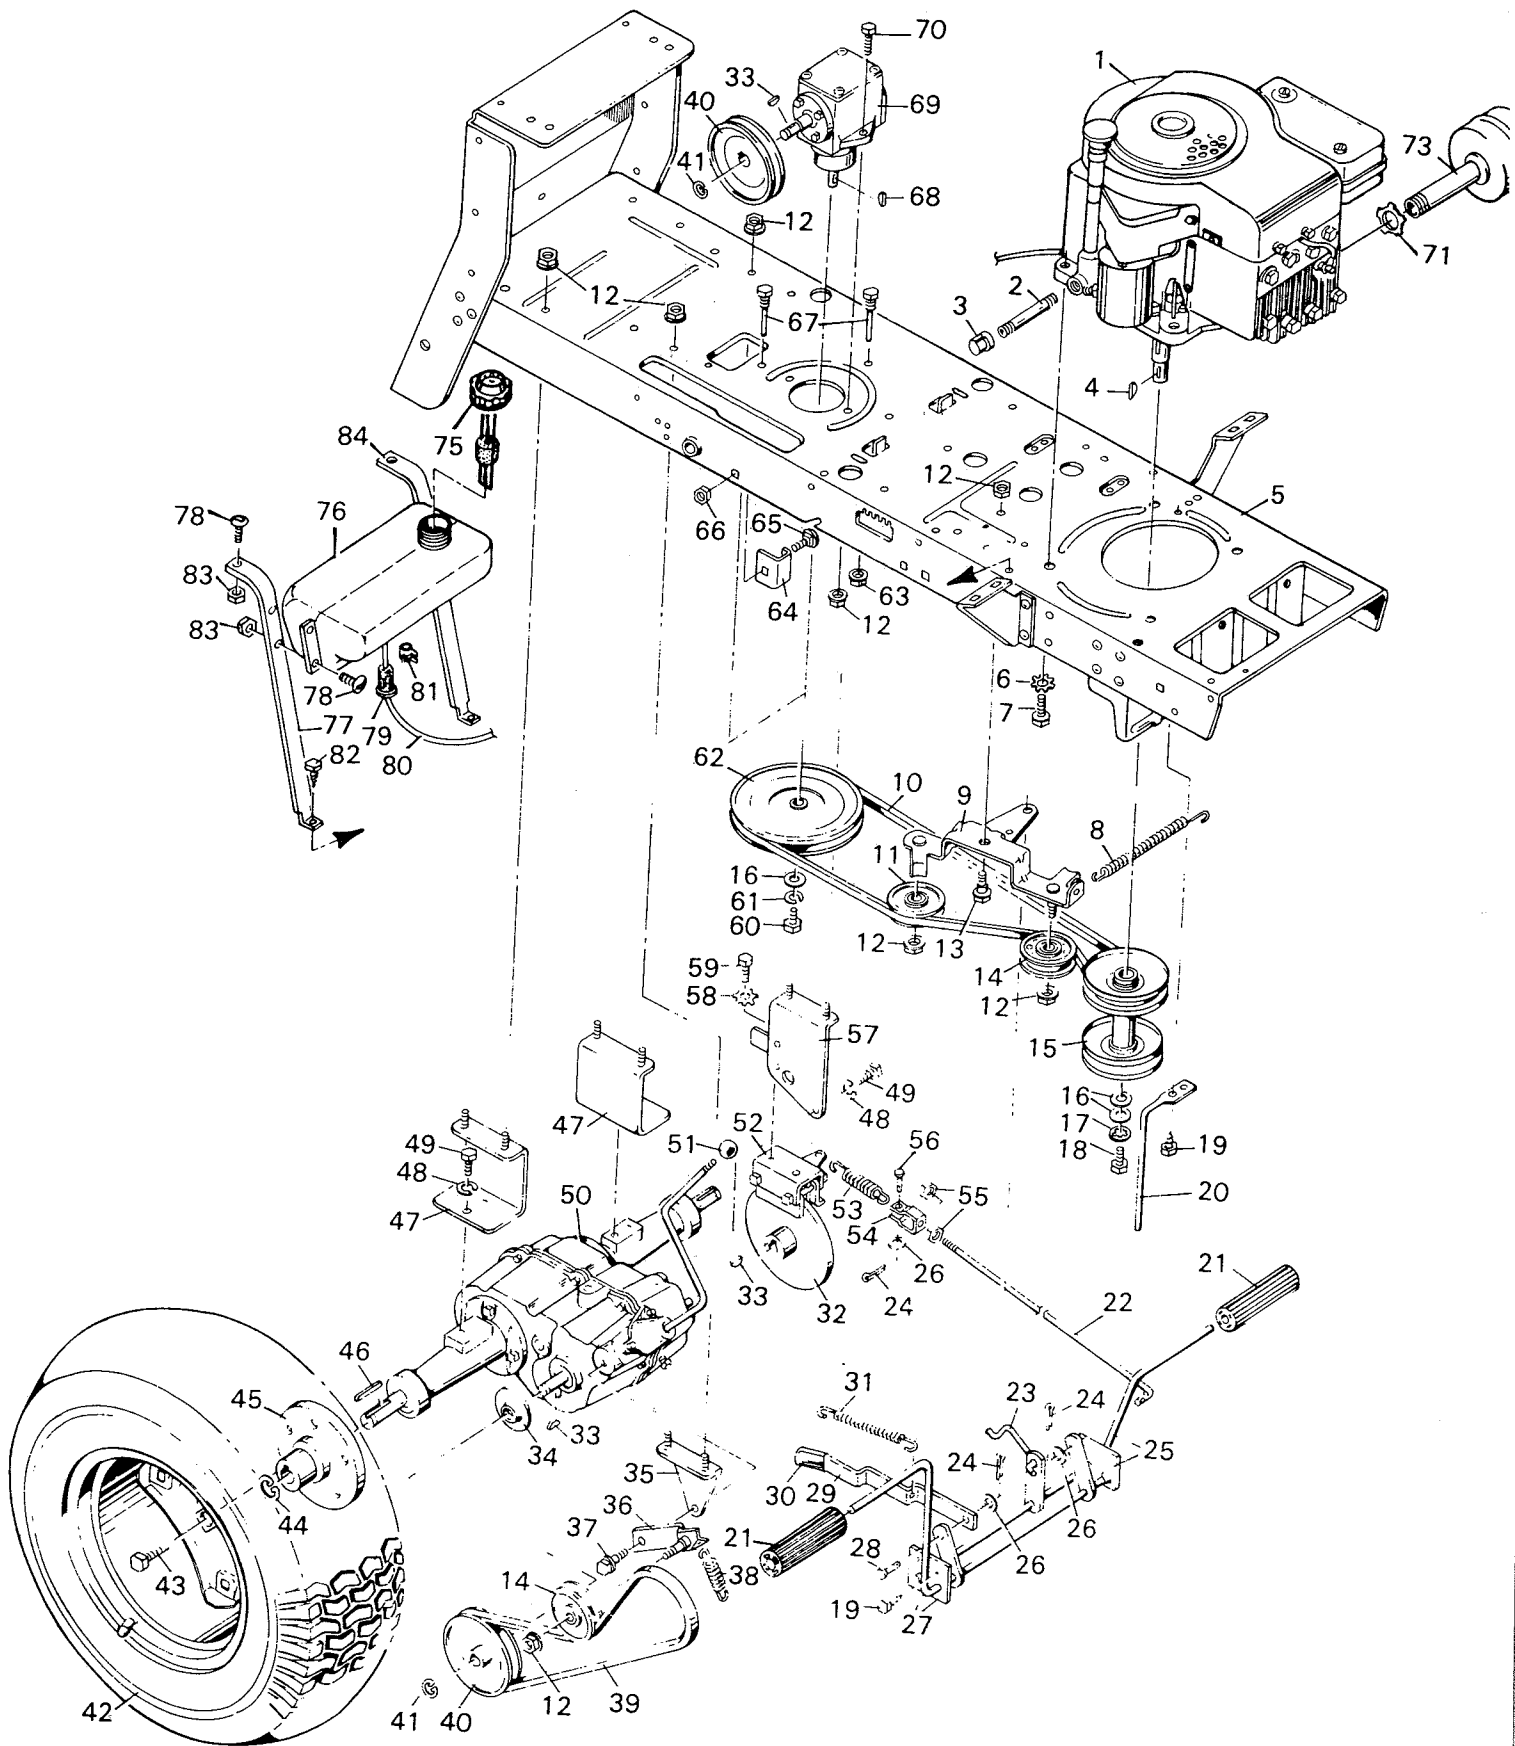

MODEL 9-4169

Key No.	Part No.	Description	Key No.	Part No.	Description
1	-----	Engine 11 H.P.	*	407228	Tire Only
2	21652	Oil Drain Extension	*	400162	Valve Stem & Cap
3	21651	Cap	43	1X80	Hex Bolt 7/16"-20X1"
4	20062	Woodruff Key # 6	44	11X6	Retainer Ring
5	403024	Frame Assembly	45	23020	Wheel Hub
6	19X8	Lockwasher	46	24039	Key
7	20103	Engne Bolt 3/8"-16X1	47	23005	Transaxle Bracket
8	23724	Spring-Drive Idler	48	18X31	Lockwasher
9	21428	Idler Bracket	49	1X85Z	Hex Bolt 3/8"-16X 3/4"
10	23098	Drive Belt	50	-----	Transaxle
11	20613	Idler Pulley	51	20844	Knob
12	15X84	Locknut 3/8"-16	52	23019	Caliper Brake
13	9X12	Shoulder Bolt 3/8"-16X7/8"	53	21675	Brake Spring
14	21409	Idler Pulley	54	21915	Adjusting Clevis
15	23725Z	Stack Pulley	55	15X2	Hex Nut 5/16"-18
16	10851Z	Washer	56	29X93	Clevis Pin
17	19X39	Shakeproof Washer	57	23023	Transaxle Bracket - L.H. Front
18	1X20	Hex Bolt 3/8"-24X1"	58	19X6	Shakeproof Washer
19	26X49	Screw 5/16"X 1/2" Type B	59	1X63	Hex Bolt 5/16"-24X5/8"
20	23789Z	Belt Guide	60	1X45Z	Hex Bolt 5/16"-18X5/8"
21	21544	Pedal	61	18X15	Lockwasher
22	23032	Brake Rod	62	23052	Drive Pulley
23	21681	Clutch Link Rod	63	15X84Z	Flange Locknut 3/8"-16
24	30X20	Cotter Pin	64	23047	Belt Guide (L-Bracket)
25	21950	Clutch Lever Assembly	65	2X53	Carriage Bolt 5/16"-18X5/8"
26	17X47	Washer I.D. 11/32"	66	15X79	Locknut 5/16"-18
27	21947	Brake Assembly	67	20619	Belt Guide Screw
28	29X95	Clevis Pin	68	21539	Woodruff Key # 61
29	21484Z	Parking Brake Arm	69	-----	Right Angle Drive * *
30	21434	Grip	70	1X97	Hex Bolt 3/8"-16X1 1/4"
31	20682	Spring-Drive Idler	71	21616	Locknut
32	23013	Disc & Hub Assembly	73	23343	Muffler
33	20697	Woodruff Key # 9	75	24064	Gas Cap
34	23041Z	Extruded Washer	76	23300	Remote Gas Tank
35	23022	Transaxle Bracket - R.H. Front	77	23910	Gas Tank Support R.H.
36	23044Z	Idler Assembly	78	2X67	Carriage Bolt
37	9X12	Shoulder Bolt	79	23712	Filter
38	23067	Idler Spring	80	23715	Fuel Line
39	23072	Right Angle Drive - Belt	81	23713	Hose Clamp
40	23051	Pulley	82	26X197	Screw
41	11X5	Retainer Ring	83	15X89	Keps Nut 1/4"-20
42	23320	Wheel & Tire	84	23911	Gas Tank Support - L.H.
*	407226	Wheel Only			

* Note: Complete illustration of transaxle shown on pages 96 & 97.
* * Note: Complete illustration of right angle drive shown on page 99.