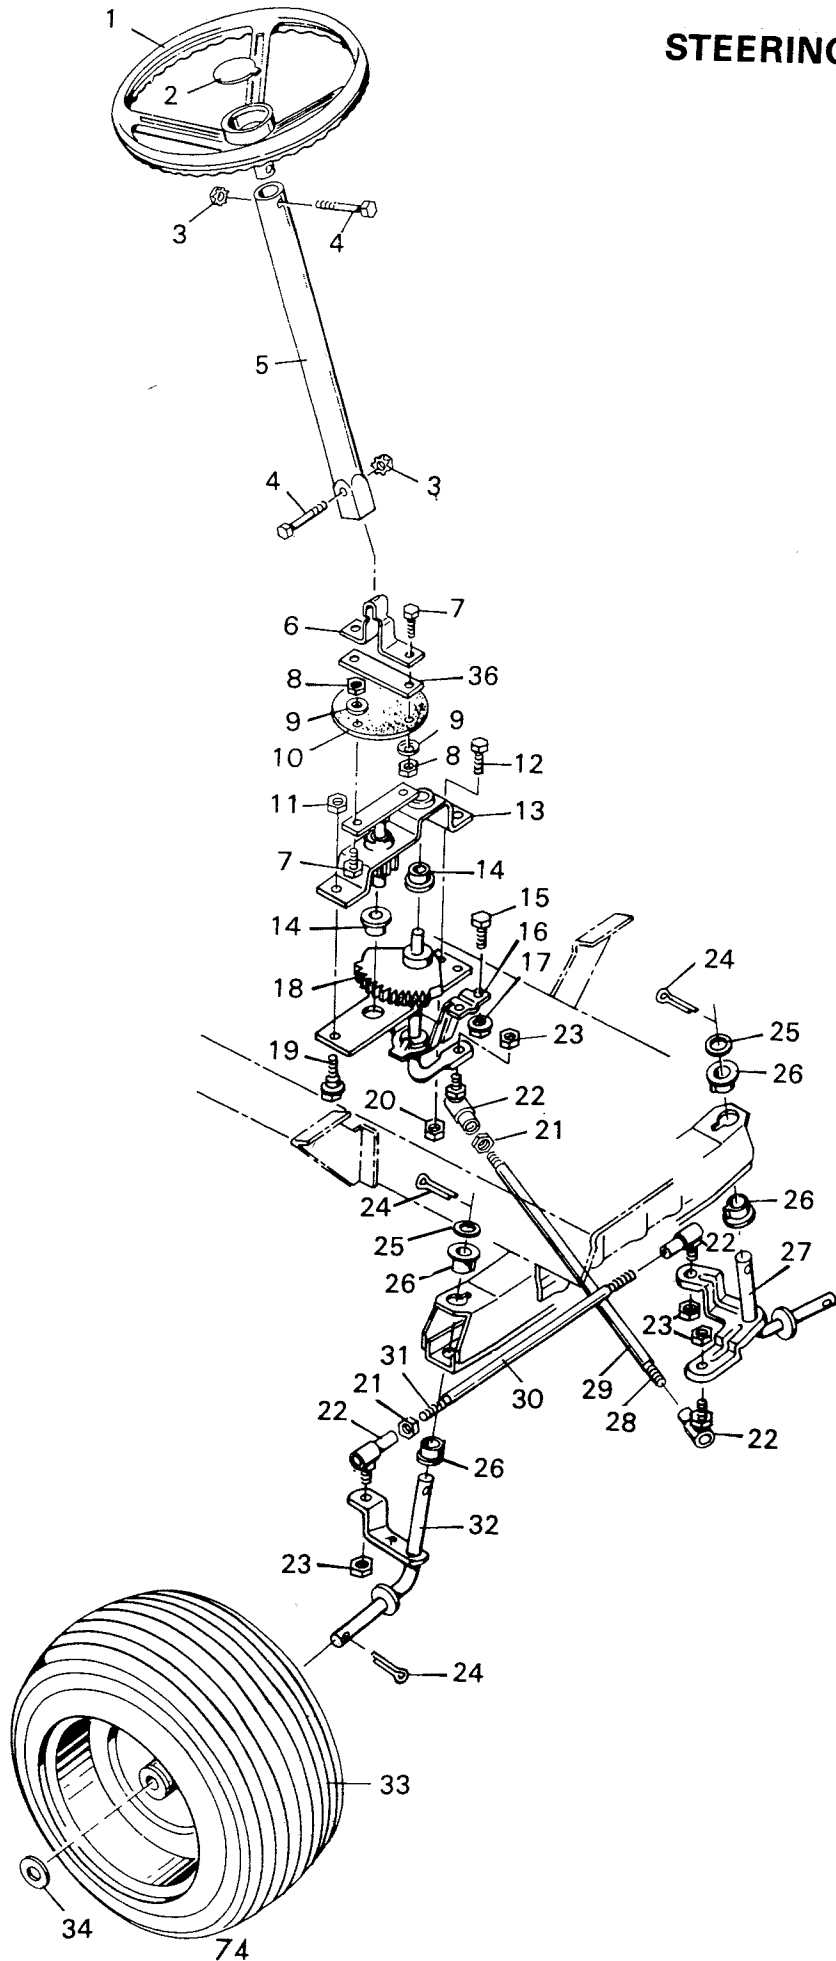

MODEL 9-4169

STEERING SECTION

MODEL 9-4169

Key No.	Part No.	Description
1	21688	Steering Wheel
2	21303	Steering Wheel Cap
3	15X76	Locknut 5/16"-18
4	1X75	Bolt 5/16"-18X1 3/4"
5	21486C	Steering Post
6	21489	Steering Coupling
7	1X95	Hex Bolt 1/4"-20X7/8"
8	15X67	Locknut 1/4"-20
9	23039	Cup Washer
10	21532	Steering Disc
11	15X84	Locknut 3/8"-16
12	1X45	Hex Bolts 5/16"-18X5/8"
13	21492	Steering Gear Bracket Assembly
14	20587	Bearing
15	1X45	Hex Bolt 5/16"-18X5/8"
16	21693	Steering Bracket
17	15X79	Locknut 5/16"-18
18	21692	Steering Gear Assembly
19	9X12	Shoulder Bolt
20	15X43	Locknut 5/16"-18
21	15X61	Hex Nut 3/8"-24
22	21031	Ball Joint
23	15X87	Locknut 3/8"-24
24	30X49	Cotter Pin 1 1/2"
25	17X83	Washer
26	23820	Spindle Bearing
27	23149	Spindle Assembly L.H.
28	21482	Drag Link
29	156X1	Sleeve
30	156X2	Sleeve
31	21475	Tie Rod
32	23148	Spindle Assembly R.H.
33	23400	Wheel & Tire
*	407225	Wheel Only
*	403058	Tire Only
*	400162	Valve Stem & Cap
*	403056	Front Wheel Bearing
34	17X83Z	Washer
35	400239	Grease Fitting
36	21490	Steering Bracket
	24151	Parts Bag Assembly

* Not illustrated in Manual.