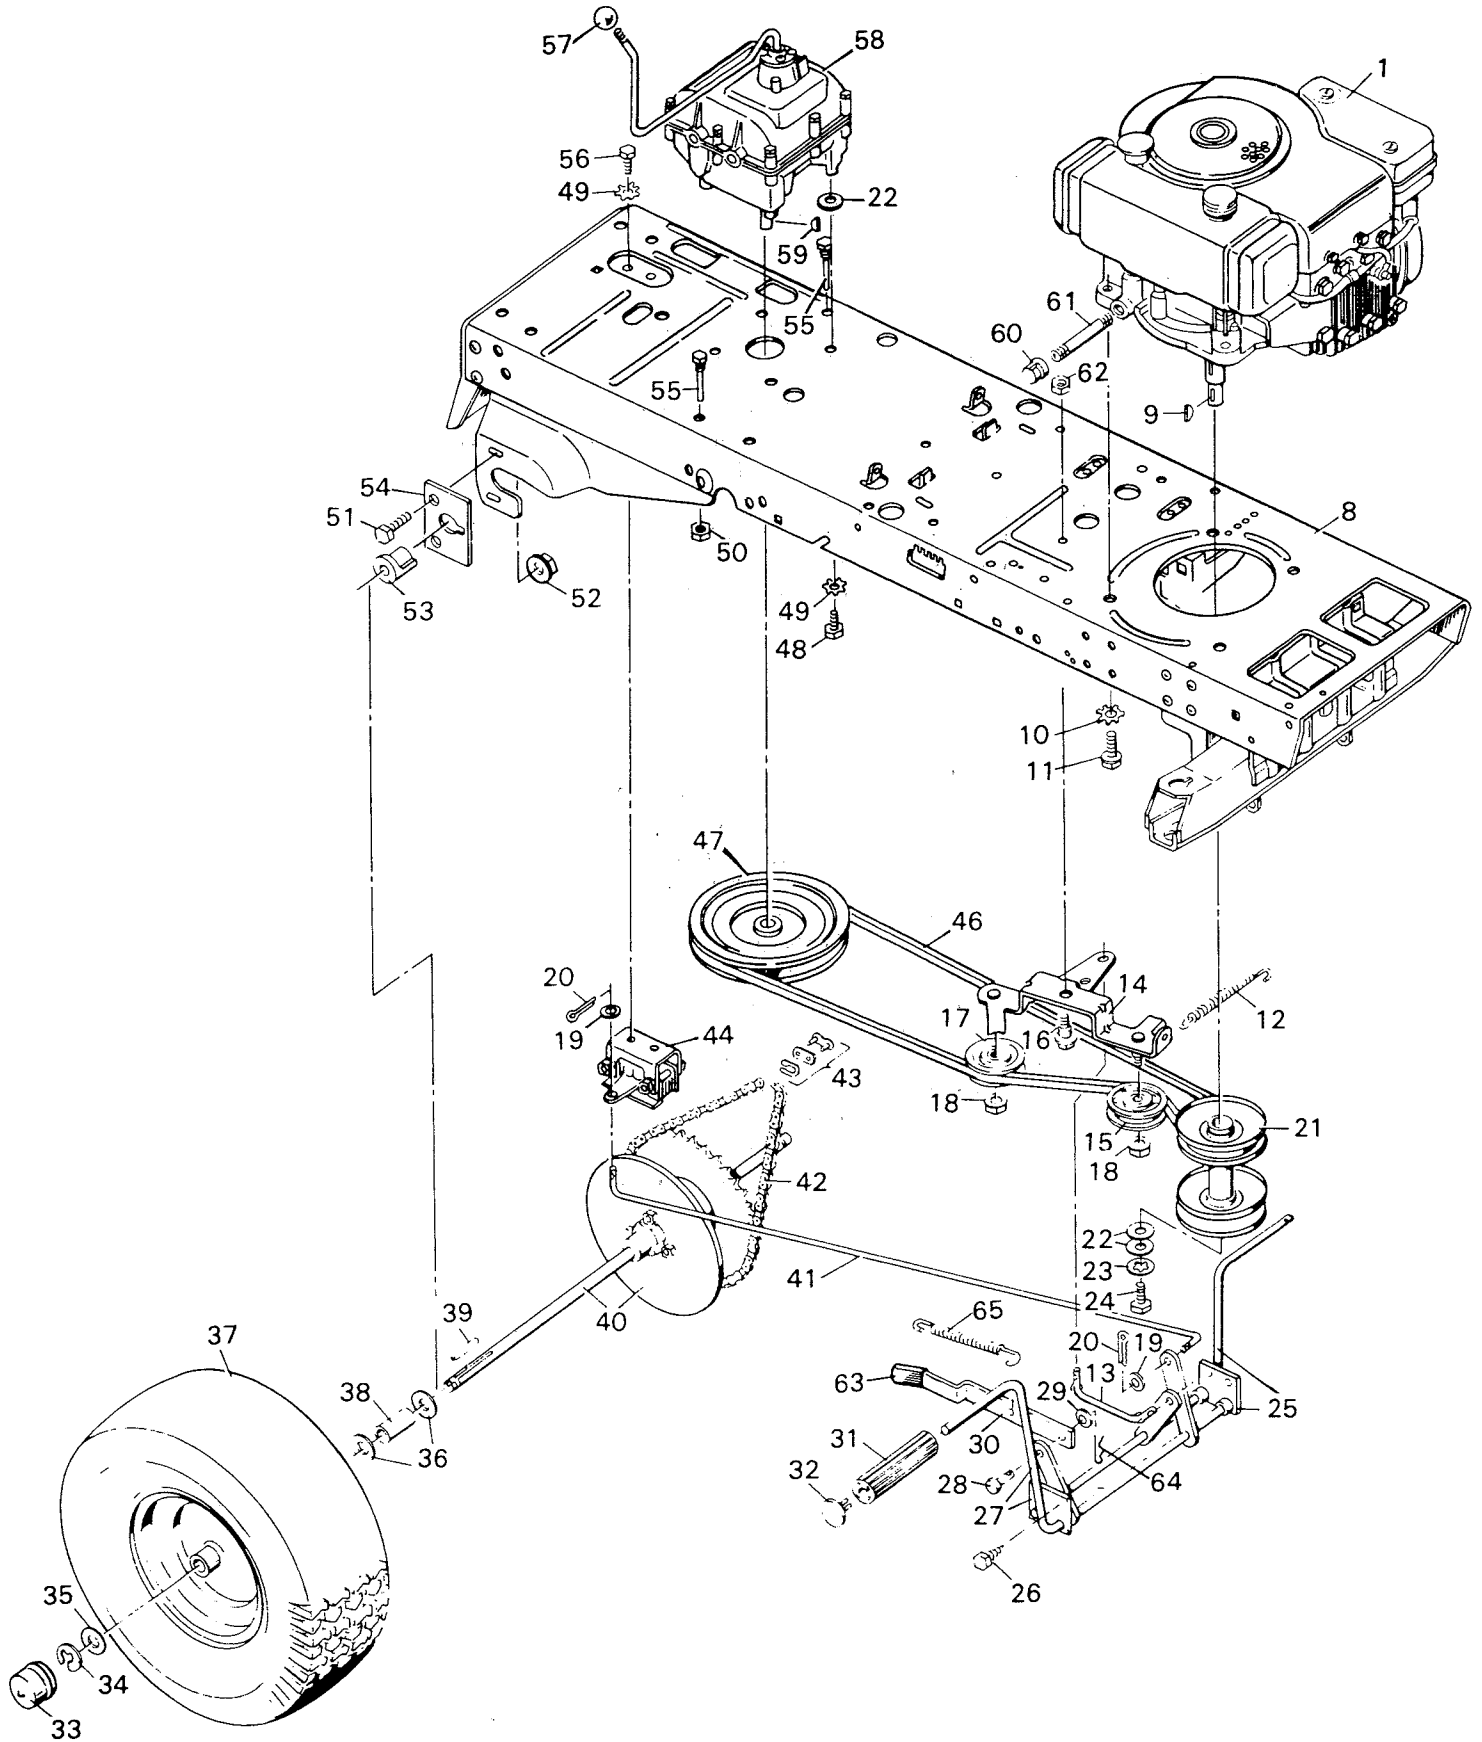

MODEL 9-3653

DRIVE SECTION

MODEL 9-3653

Key No.	Part No.	Description	Key No.	Part No.	Description
1	-----	Engine		403006	Rim Only
8	404021	Frame Assembly		403007	Tire Only 18X8.50-8
9	20062	Woodruff Key # 6		400162	Valve Stem & Cap
10	19X8	Shakeproof Washer	38	88X44Z	Spacer Tube
11	20103	Engine Bolt 3/8"-16X1"	39	21553	Square Key
12	23724	Drive Idler Spring	40	21402	Differential W/Disc*
13	21681	Clutch Link Rod	41	21471	Brake Rod
14	21428	Idler Bracket & Stud Assembly	42	20733	Roller Chain
15	21409	Idler Pulley	43	20730	Connecting Link
16	9X12	Shoulder Bolt 3/8"-16X7/8"	44	21567	Brake
17	20613	Idler Pulley	45	11X7	Retainer Ring
18	15X84Z	Locknut 3/8"-16	46	23347	Drive Belt
19	17X47	Washer	47	75073	Drive Input Pulley
20	30X20	Cotter Pin	48	1X91	Bolt 5/16"-18X3/4"
21	21415Z	Stack Pulley Assembly	49	19X6	Shakeproof Washer
22	10851Z	Washer	50	15X79	Flange Nut 5/16"-18
23	19X39	Shakeproof Washer	51	1X85Z	Bolt 3/8"-16X3/4"
24	1X20	Bolt 3/8"-24X1"	52	15X85	Flange Nut 3/8"-16
25	21951	Clutch Lever Assembly	53	21400	Rear Axle Bearing
26	26X174	Screw 5/16"X3/4"	54	21422Z	Bearing Adjustment Plate
27	21949	Brake Lever Assembly	55	20619	Guide Bolt
28	29X95	Clevis Pin	56	1X63	Bolt 5/16"-24X1-1/2"
29	17X46Z	Washer	57	20844	Knob
30	21484Z	Parking Brake Arm	58	24131PA	Transmission* *
31	21544	Clutch & Brake Pedal	59	20697	Woodruff Key # 9
32	21535	Push On Cap	60	21651	Pipe Cap
33	21662	Hub Cap	61	21749	Oil Drain Extension
34	11X4	E-Ring	62	15X84	Locknut 3/8"-16
35	17X114	Washer	63	21434	Brake Grip - Parking
36	61961Z	Washer	64	20692	Cotter Hair Pin
37	21525	Wheel & Tire Assembly	65	20682	Parking Brake Arm Spring

* Note: Complete illustration of Differential shown on page 98.

* * Note: Complete illustration of transmission shown on page 93.