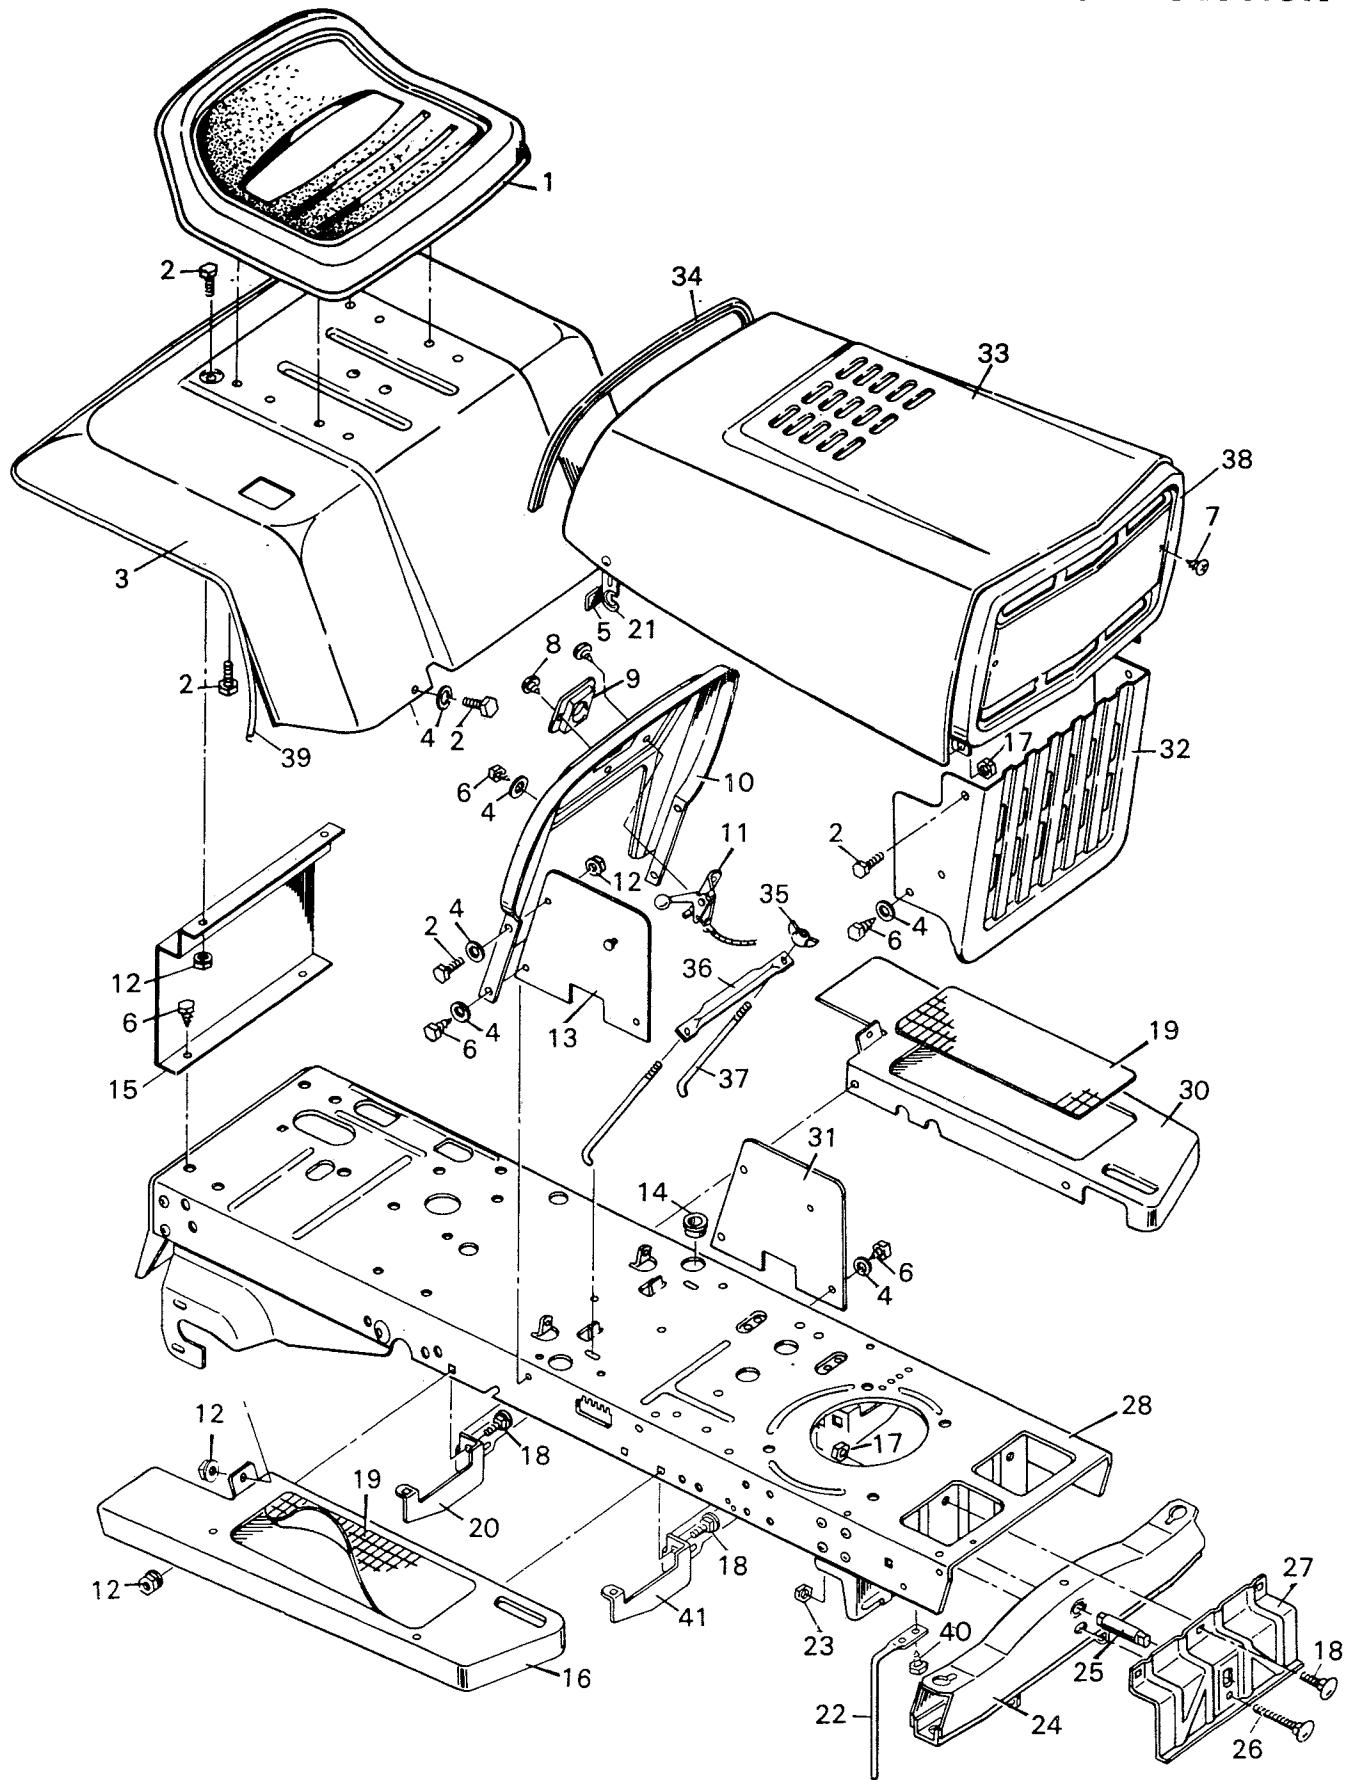

MODEL 9-3653

36" LAWN TRACTOR
BODY SECTION

MODEL 9-3653

Key No.	Part No.	Description
1	21970	Seat
2	1X45Z	Bolt 5/16"-18X5/8"
3	23345	Rear Shroud
4	17X47Z	Washer
5	21434	Grip
6	26X197	Screw 5/16"X5/8" Type B
7	26X159	Screw # 8X3/8" Type A
8	26X186	Screw # 10X1/2" Type AB
9	21707	Steering Post Bearing
10	23297	Control Panel
11	24011PA	Remote Control
12	15X79Z	Flange Nut 5/16"-18
13	21792	Side Plate R.H.
14	21268	Grommet
15	21714	Rear Shroud Support
16	21934	Running Board R.H.
17	15X79	Flange Nut 5/16"-18
18	2X53	Carriage Bolt 5/16"-18X5/8"
19	21710	Rubber Mat
20	21547	Running Board Support
21	403040	Hood Latch R.H.
---	403041	Hood Latch L.H.
22	23146Z	Belt Guide
23	15X84Z	Locknut 3/8"-16
24	21441	Front Axle Assembly
25	21469	Pivot Pin
26	2X60	Carriage Bolt 3/8"-16X3"
27	21534	Front Axle Hanger
28	404021	Frame Assembly
30	21935	Running Board L.H.
31	21793	Side Plate L.H.
32	21713	Lower Grill
33	21794	Hood Assembly
34	21765	Edge Trim
35	14X81	Wing Nut
36	21761Z	Battery Clamp
37	21762Z	Battery Clamp Rod
38	21712C	Upper Grill
39	21789	Edge Trim
40	26X49	Screw
41	23832	Running Board Support