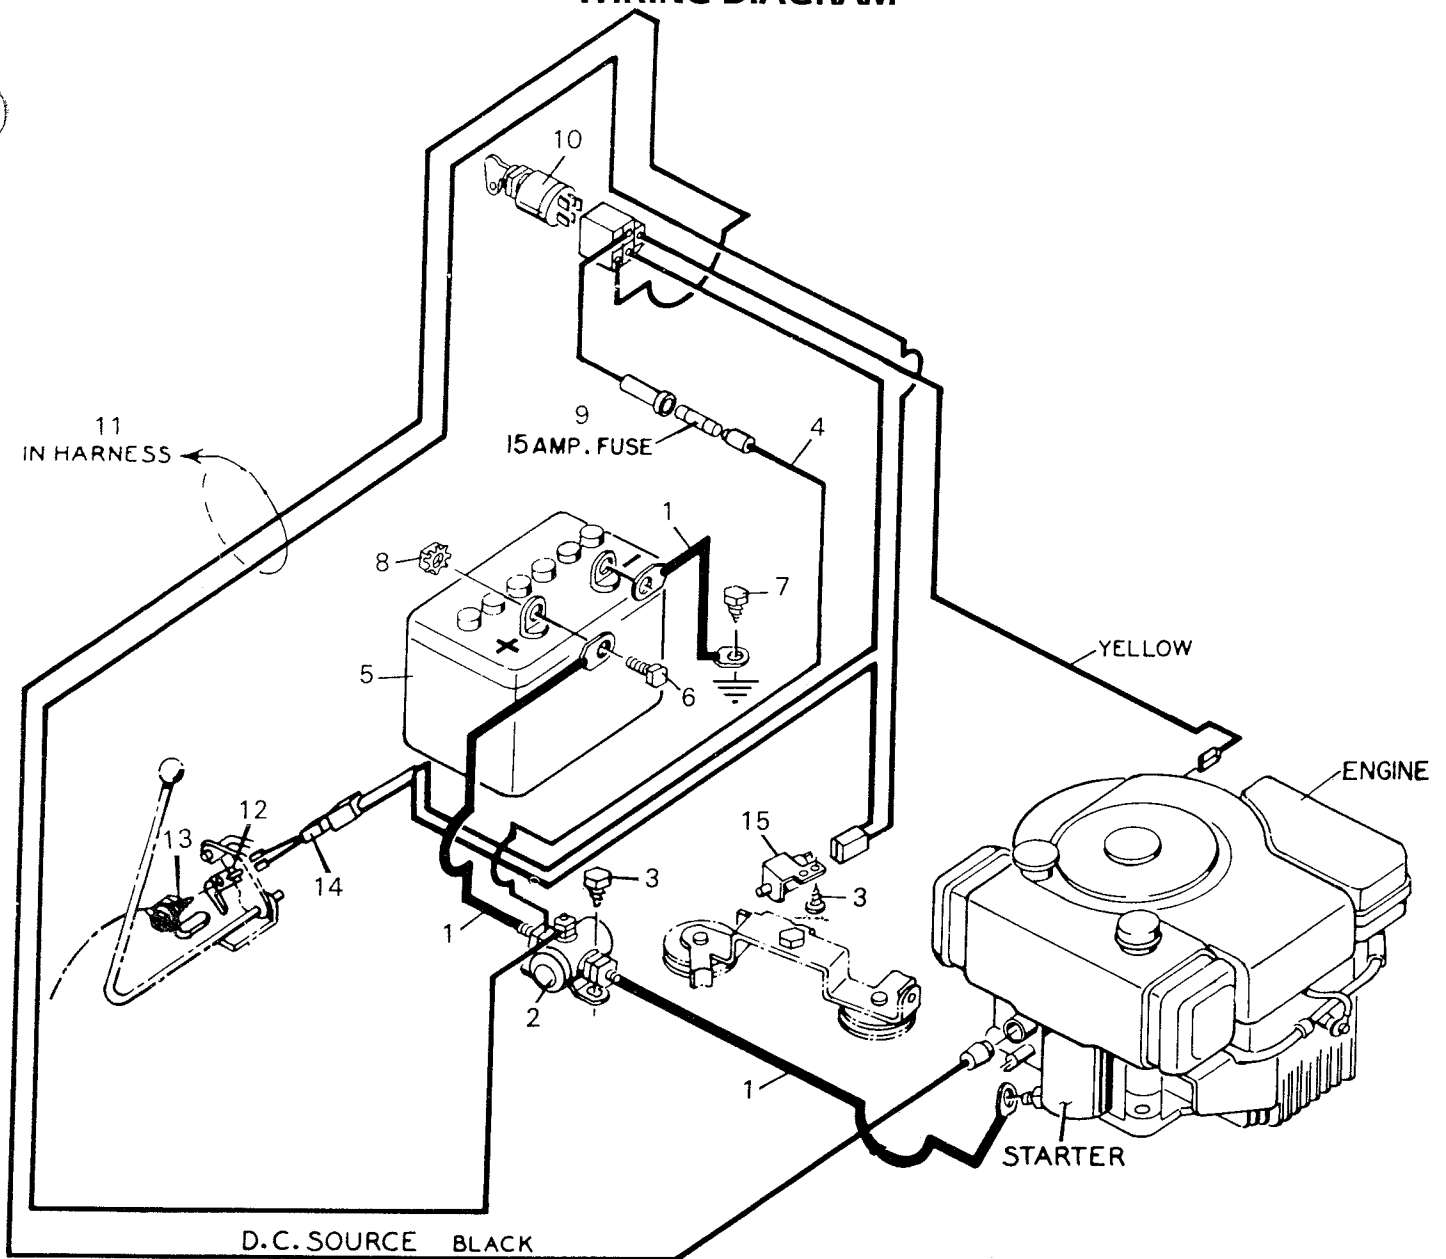

**MODEL 9-3653
WIRING DIAGRAM**

Key No.	Part No.	Description
1	21263	Battery Wire - Short
2	21261	Solenoid
3	26X185	Screw
4	23834	Fuse Wire
5	21075	Battery
*	21079	Electrolyte - (Battery Acid)
6	1X38Z	Bolt 1/4"-20X5/8"
7	26X174	Screw
8	15X66	Keps Nut 1/4"-20
9	23752	Fuse - Slow Blowing
10	21064PA	Switch & Key
11	24068	Wiring Harness
12	24527	Limit Switch - Blade Housing
13	26X211	Screw
14	23984	Jumper Wire
15	21549	Limit Switch - Clutch
*	21980	Wire Clamp
	20729	Key Only

* Not Illustrated.