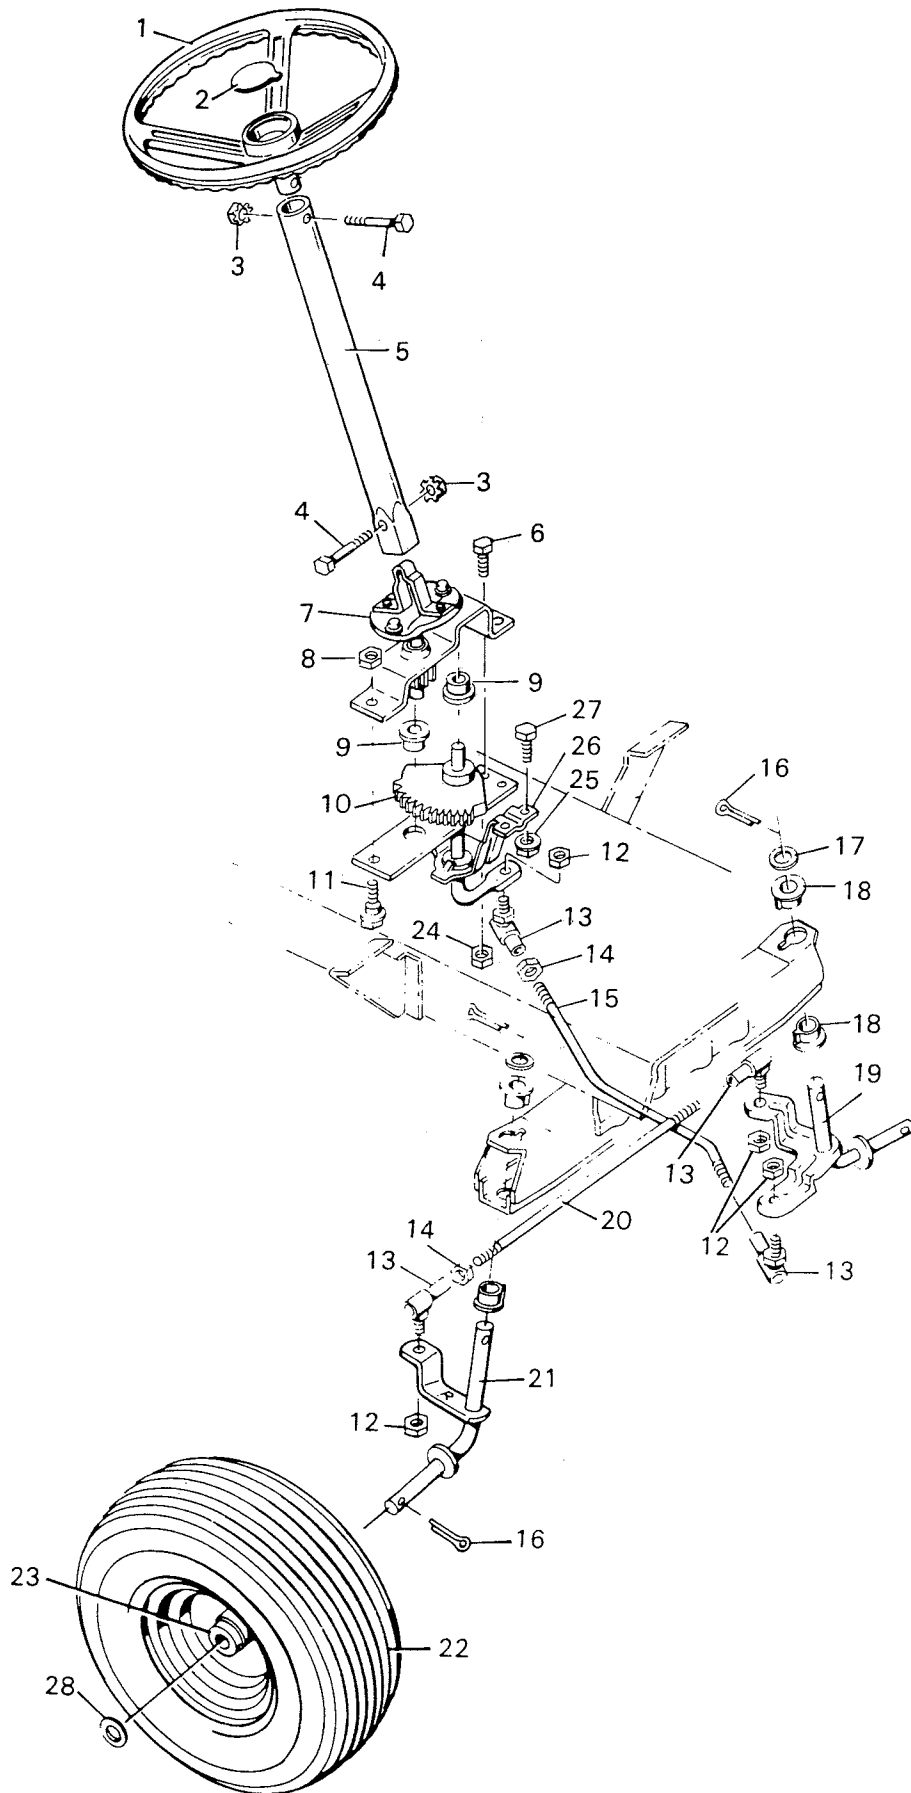

MODEL 9-3653

STEERING SECTION

MODEL 9-3653

Key No.	Part No.	Description
1	21688	Steering Wheel
2	21303	Steering Wheel Cap
3	15X76	Keps Nut 5/16"-18
4	1X75	Bolt 5/16"-18X1-3/4"
5	21486C	Steering Post
6	1X45	Screw 5/16"-18X7/8"
7	21493	Steering Gear & Coupling Assembly
8	15X84	Locknut 3/8"-16
9	20587	Bearing
10	21692	Steering Arm Gear & Bracket Assembly
11	9X12	Shoulder Bolt
12	15X77	Locknut 3/8"-24
13	21031	Ball Joint
14	15X61	Hex Nut 3/8"-24
15	21482	Drag Link Rod
16	30X49	Cotter Pin 1-1/4"
17	17X83Z	Washer
18	23820	Spindle Bearings
19	24045	Spindle Assembly L.H.
20	21475	Tie Rod Assembly
21	24044	Spindle Assembly R.H.
22	21527	Wheel & Tire Assembly
	403000	Rim Only
	403001	Tire Only
	400162	Valve Stem & Cap
23	403010	Front Wheel Bearing
24	15X43	Locknut 5/16"-18
25	15X79	Flange Nuts 5/16"-18
26	21693	Steering Bracket
27	1X45	Bolt 5/16"-18X5/8"
28	17X115	Washer
	21747	Parts Bag Assembly