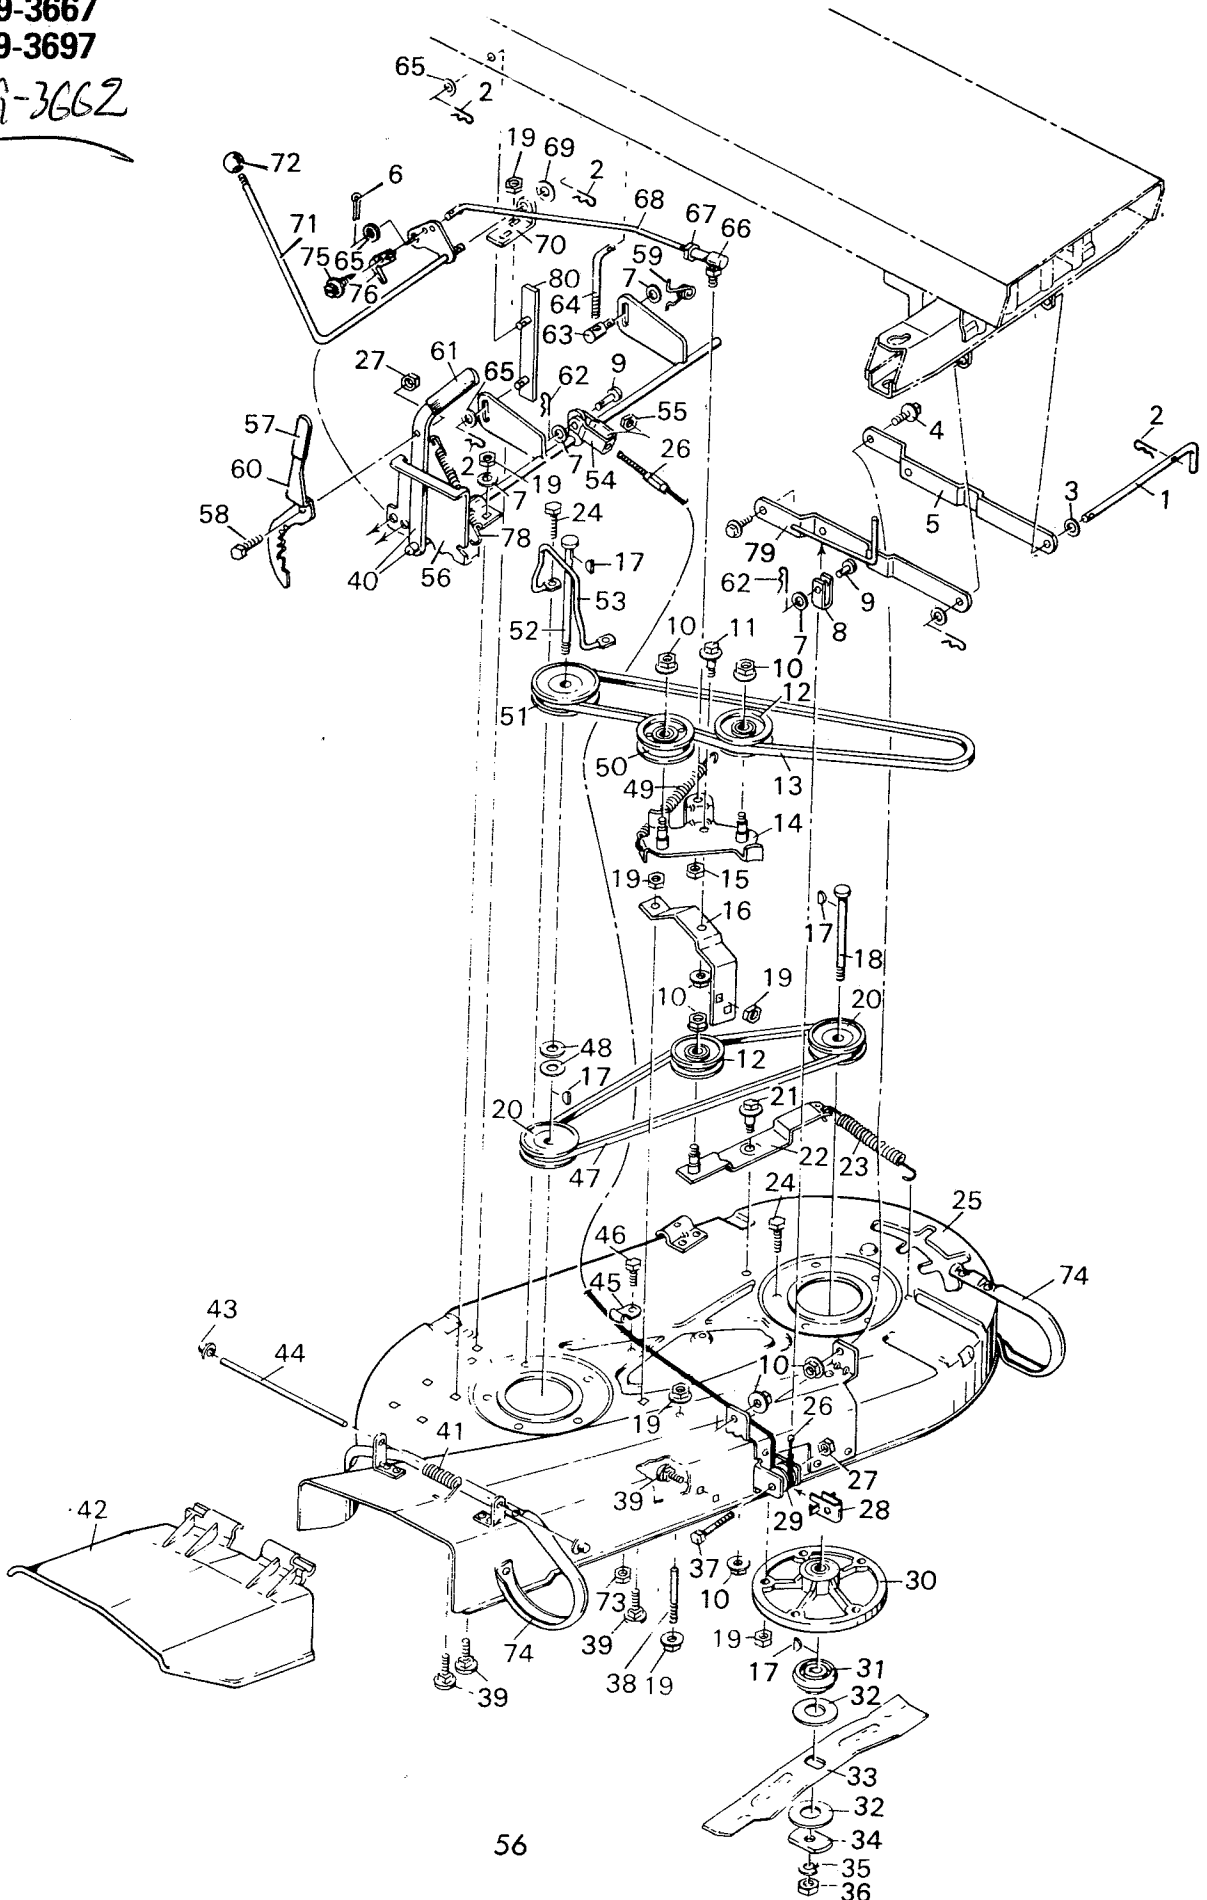

MODEL 9-3653
MODEL 9-3666
MODEL 9-3667
MODEL 9-3697

36" BLADE HOUSING

9-3662

MODEL 9-3653
MODEL 9-3662
MODEL 9-3666
MODEL 9-3667
MODEL 9-3697

404036

PARTS LIST *DECK ASSY*

Key No.	Part No.	Description	Key No.	Part No.	Description
1	21912Z	Pull Pin	41	21189	Torsion Spring
2	20692	Cotter Hair Pin	42	21154	Chute Deflector
3	17X57Z	Washer	43	28X23	Push-On-Cap
4	9X14	Shoulder Bolt	44	21198Z	Deflector Rod
5	21911	Support Arm L.H.	45	21953Z	Cable Guide
6	30X20	Cotter Pins	46	1X38Z	Bolt 1/4"-20X5/8"
7	17X47Z	Washer	47	20557	Cross Drive Belt
8	24073Z	Clevis	48	17X87Z	Washers
9	29X93	Clevis Pin	49	24074	Idler Spring
10	15X84Z	Flange Locknut 3/8"-16	50	21409	Idler Pulley
11	9X12	Shoulder Bolt 3/8"-16X7/8"	51	21096	Jackshaft Pulley
12	20613	Idler Pulley	52	21024	Jackshaft - Long
13	21649	Blade Drive Belt	53	21504Z	Belt Guide
14	21503	Blade Drive Idler Assembly	54	21915Z	Adjusting Clevis
15	15X77	Locknut 3/8"-24	55	15X2	Hex Nut 5/16"-18
16	21496	Idler Support Bracket	56	21500	Lifter Bracket
17	20062	Woodruff Key # 6	57	20476	Lifter Latch Grip
18	20616	Jackshaft - Short	58	6X46	Shoulder Screw
19	15X88	Flange Locknut 5/16"-18	59	23139	Torsion Spring
20	21022	Jackshaft Pulley	60	21591Z	Lifter Latch
21	9X15	Shoulder Bolt	61	21249	Lifter Grip
22	21139Z	Twin Blade Idler Bracket Assembly	62	20692	Cotter Hair Pin
23	20682	Cross Drive Idler Spring	63	21920	Adjusting Nut
24	1X84Z	Bolt 5/16"-18X11"	64	23704Z	Adjusting Rod
25	21907	Blade Housing	65	17X53Z	Washer
26	21913	Lifter Cable	66	21031	Ball Joint
27	15X67	Hex Nut 1/4"-20	67	15X61	Hex Nut 3/8"-24
28	21917Z	Cable Guide	68	21517	Link Rod
29	21916	Nylon Pulley	69	17X67Z	Washer
30	20551	Jackshaft Housing Assembly	70	20934	Scissors Bracket R.H.
31	20617	Blade Adapter	71	23915C	Blade Drive Lever Assembly
32	21673Z	Washer	72	20739	Lever Knob
33	20930	Blade	73	15X66	Hex Nut 1/4"-20
34	20663Z	Blade Washer	74	404015	Skid Set
35	18X27	Lockwasher	75	26X211	Screw # 10X1" Type AB
36	15X72	Hex Nut 1/2"-20	76	24527	Limit Switch
37	1X90	Bolt 1/4"-20X1 3/4"	78	20682	Lifter Latch Spring
38	23169	Belt Guide	79	23256	Support Arm Assembly R.H.
39	2X53	Carriage Bolt	80	23705Z	Hanger Bracket Assembly
40	21906	Lifter Assembly