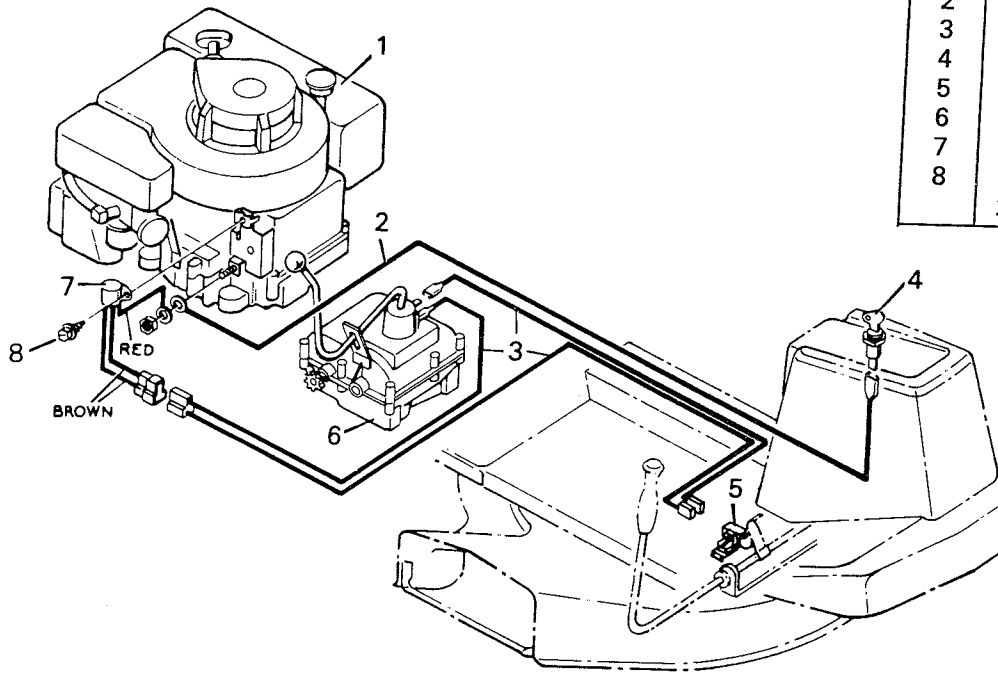

WIRING DIAGRAM

MODEL 9-3013 (RECOIL START)

Key No.	Part No.	Description
1	-----	Engine
2	20610	Jumper Wire
3	24537	Wiring Harness
4	23665PA	Stop Switch & Key
5	24527	Limit Switch
6	23467PA	Transmission
7	21361	Control Module
8	26X185	Screw
	20729	Key Only

MODEL 9-3033 (ELECTRIC START)