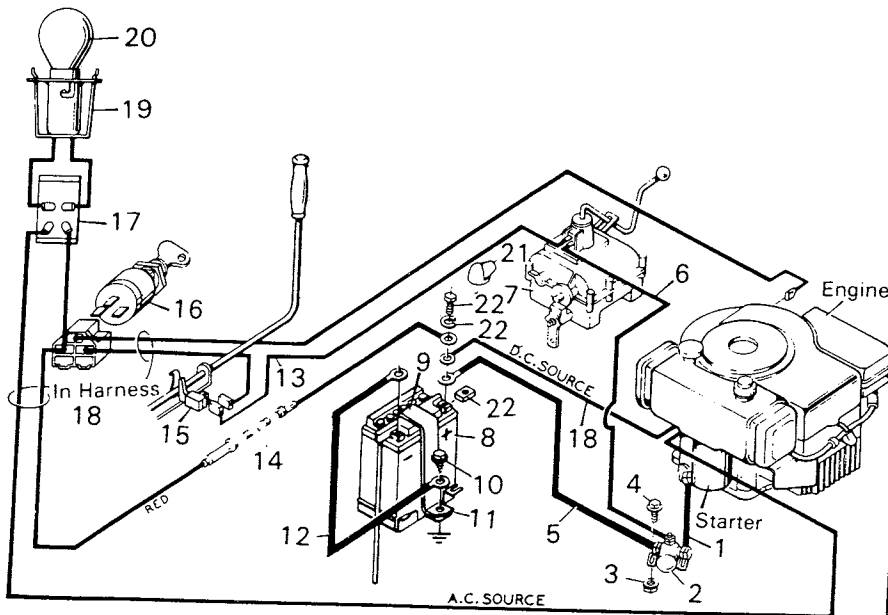

Key No.	Part No.	Description
1	21263	Battery Wire (Short)
2	21261	Solenoid
3	15X66	Keys Nut
4	1X38Z	Bolt 1/4"-20X5/8"
5	21264	Battery Wire (Long)
6	21212	Wire W/Eyelet & Spade Terminal
7	23467PA	Transmission
8	23581	Battery - JB9
9	24598	Battery Hold Down
10	26X174	Screw
11	23580	Battery Box
12	20762	Ground Battery Cable
13	24555	Jumper Wire
14	21023	Fuse - 15 Amp.
15	24527	Limit Switch
16	21064PA	Switch & Key
17	20776PA	Light Switch
18	24539	Wiring Harness
19	20774	Socket
20	20775	Light Bulb
21	23114	Positive Terminal Cover
22	402012	Battery Hardware
	20729	Key Only