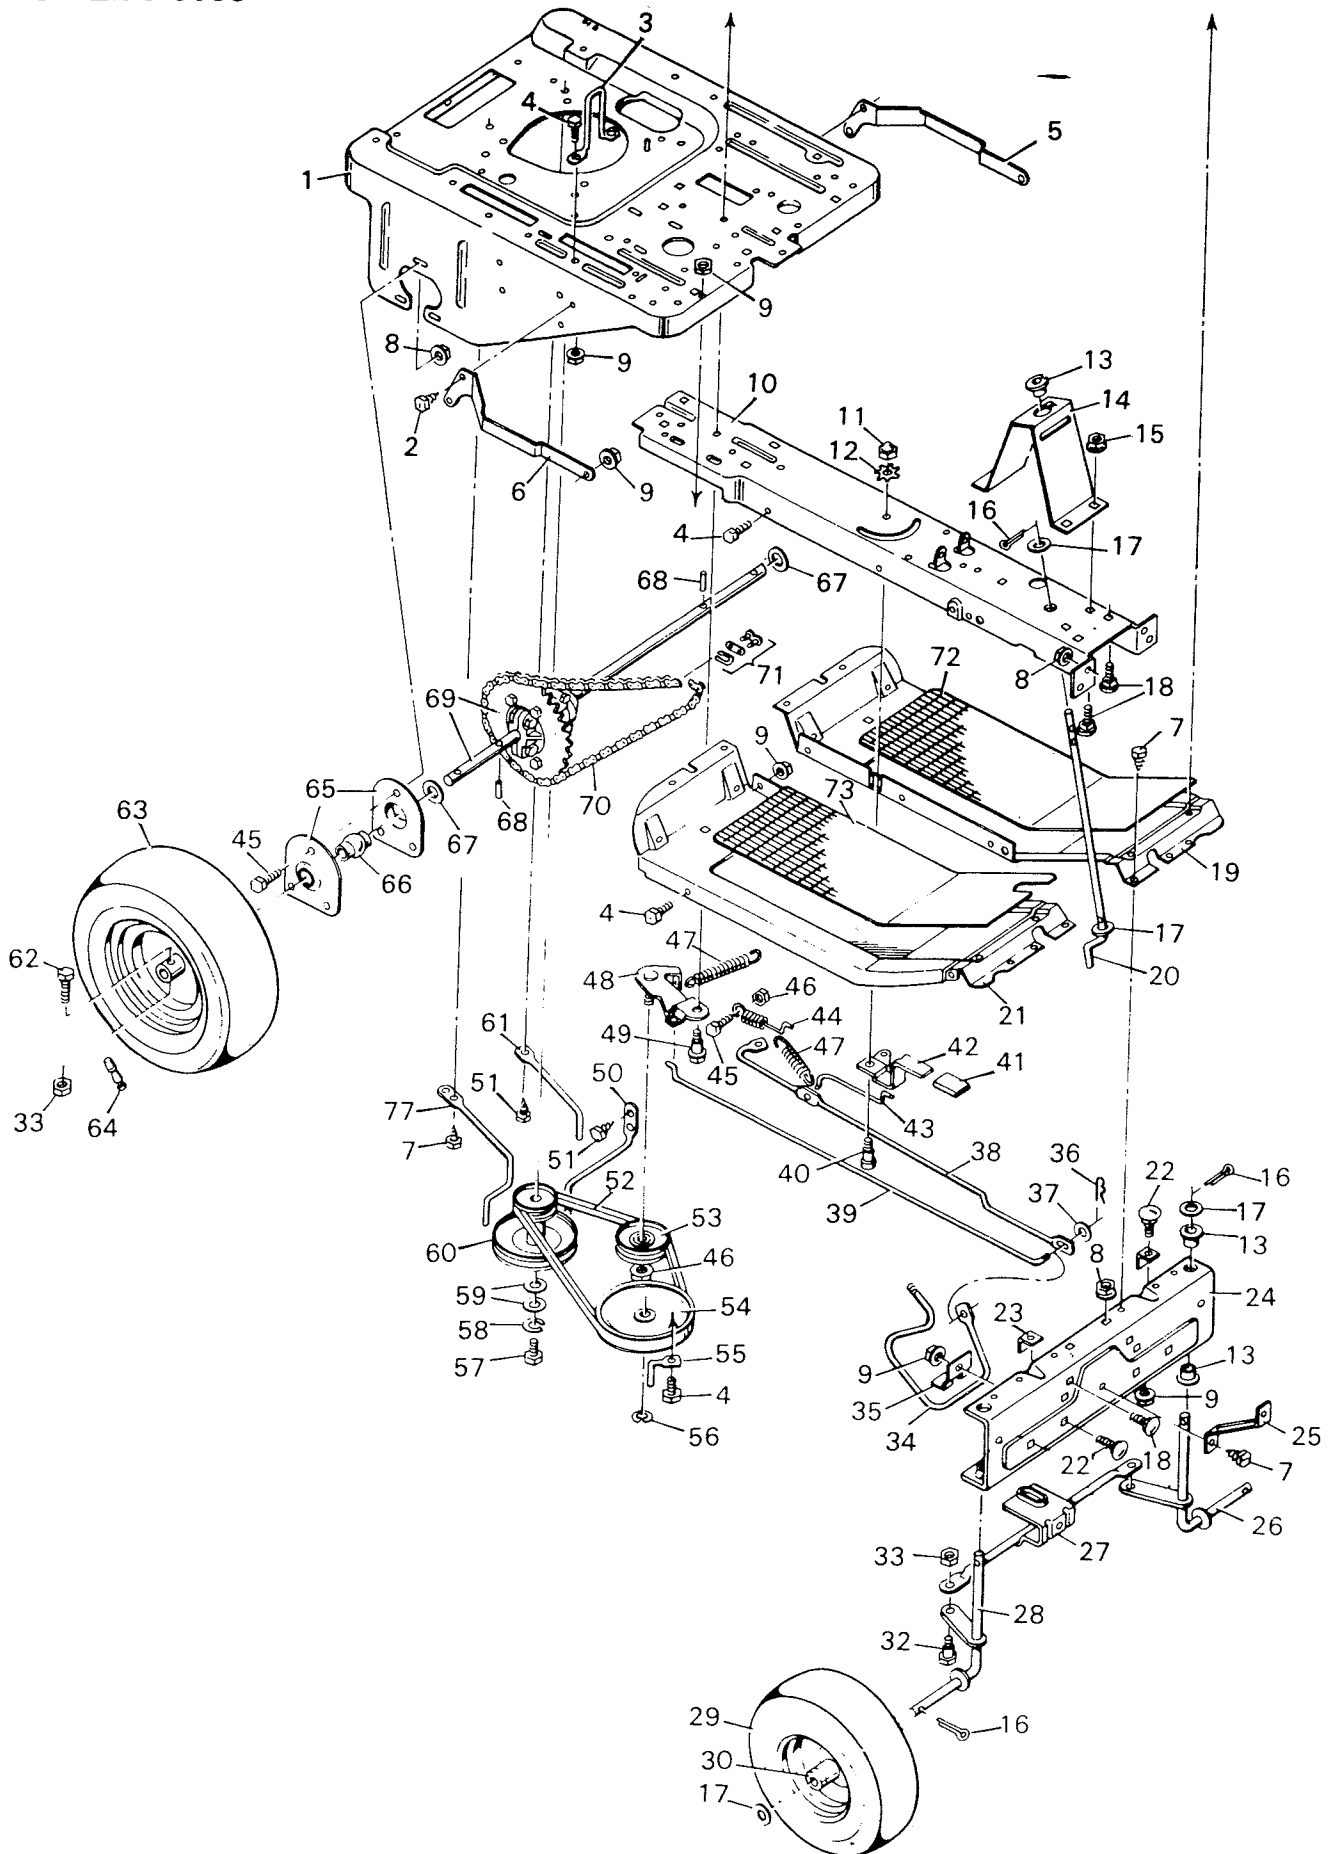

MODEL 9-3013
MODEL 9-3033

DRIVE SECTION

MODEL 9-3013
MODEL 9-3033

Key No.	Model 3033	Model 3013	Description	Key No.	Model 3033	Model 3013	Description
1	23427	23427	Engine Base	39	20669	20669	Clutch & Brake Rod
2	26X197	26X197	Hex-Washer Head - Screw	40	6X46	6X46	Shoulder Screw
			5/16"X3/4"	41	23340	23340	Parking Brake Grip
3	23553Z	23553Z	Chain Clamp	42	21829Z	21829Z	Parking Brake Lever
4	1X45Z	1X45Z	Bolt 5/16"-18X5/8"	43	23120	23120	Parking Brake Link
5	23456	23456	Running Board Support - L.H.	44	23119	23119	Brake Spring
6	23455	23455	Running Board Support - R.H.	45	1X85Z	1X85Z	Bolt 3/8"-16X3/4"
7	26X197	26X197	Hex Tapping Screw	46	15X84Z	15X84Z	Flange Locknut 3/8"-16
8	15X85	15X85	Flange Nut 3/8"X16	47	20682	20682	Drive Idler Spring
9	15X79	15X79	Hex Flange Nut 5/16"-18	48	23122	23122	Drive Idler Assembly
10	23666	23666	Frame Channel	49	9X14	9X14	Shoulder Screw
11	14X77	14X77	Acorn Nut	50	24534Z	24534Z	Belt Guide
12	19X4	19X4	Shakeproof Washer	51	26X50	26X50	Screw
13	20587	20587	Nylon Spindle Bearing	52	20716	20716	Drive Belt
14	21071	21071	Steering Support	53	20613	20613	Idler Pulley
15	15X68	15X68	Hex Nut 3/8"-16	54	20614	20614	Transmission Pulley
16	30X49	30X49	Cotter Pin	55	23470Z	23470Z	Belt Guide
17	17X100Z	17X100Z	Plain Washer	56	11X7	11X7	Retainer Ring
18	2X56	2X56	Carriage Bolt 3/8"-16X3/4"	57	1X20	1X20	Bolt 3/8"-24X1"
19	20541	20541	Running Board L.H.	58	18X15	18X15	Shakeproof Washer
20	20864	20864	Lower Steering Post	59	10851Z	10851Z	Washer
21	20540	20540	Running Board R.H.	60	23506Z	23506Z	Stack Pulley Assembly
22	2X53	2X53	Carriage Bolt 5/16"-18X5/8"	61	23469Z	23469Z	Stack Pulley Belt Guide
23	20709	20709	Stop Clip	62	1X81	1X81	Bolt 5/16"-18X1-5/8"
24	20545	20545	Front Axle Beam	63	20752	20752	Rear Wheel & Tire
25	20639	20639	Apron Support		133X3	133X3	Tire Only
26	23527	23527	Spindle Arm L.H.		135X3	135X3	Wheel Only
27	21993	21993	Tie Bar & Bracket	64	400162	400162	Valve Stem & Cap Tubeless
28	23526	23526	Spindle Arm R.H.	65	20570Z	20570Z	Bearing Retainer
29	24625	24625	Front Wheel & Tire	66	20568	20568	Rear Axle Bearing
	133X2	133X2	Tire Only	67	61961Z	61961Z	Washer
	134X2	134X2	Tube Only	68	32X65	32X65	Roll Pin
	135X2	135X2	Wheel Only	69	20686	20686	Differential & Axle Unit*
30	24615	24615	Front Wheel Bearing	70	23544	23544	Roller Chain 40-1/2"
32	20660	20660	Shoulder Bolt	71	20730	20730	Connecting Link
33	15X88	15X88	Flange Nut 5/16"-18	72	20691	20691	L.H. Rubber Mat
34	20645	20645	Clutch & Brake Lever	73	20690	20690	R.H. Rubber Mat
35	20572	20572	Clutch & Brake Lever Clamp	74	1X83	1X83	Bolt 5/16"-24X1-1/2"
36	30X20	30X20	Cotter Hair Pin	75	17X47Z	17X47Z	Lockwasher
37	17X32	17X32	Plain Washer	76	15X42	15X42	Locknut 5/16"-24
38	23118	23118	Brake Rod	77	24520Z	24520Z	Belt Guide

* NOTE: Complete illustration of differential shown on page 98.