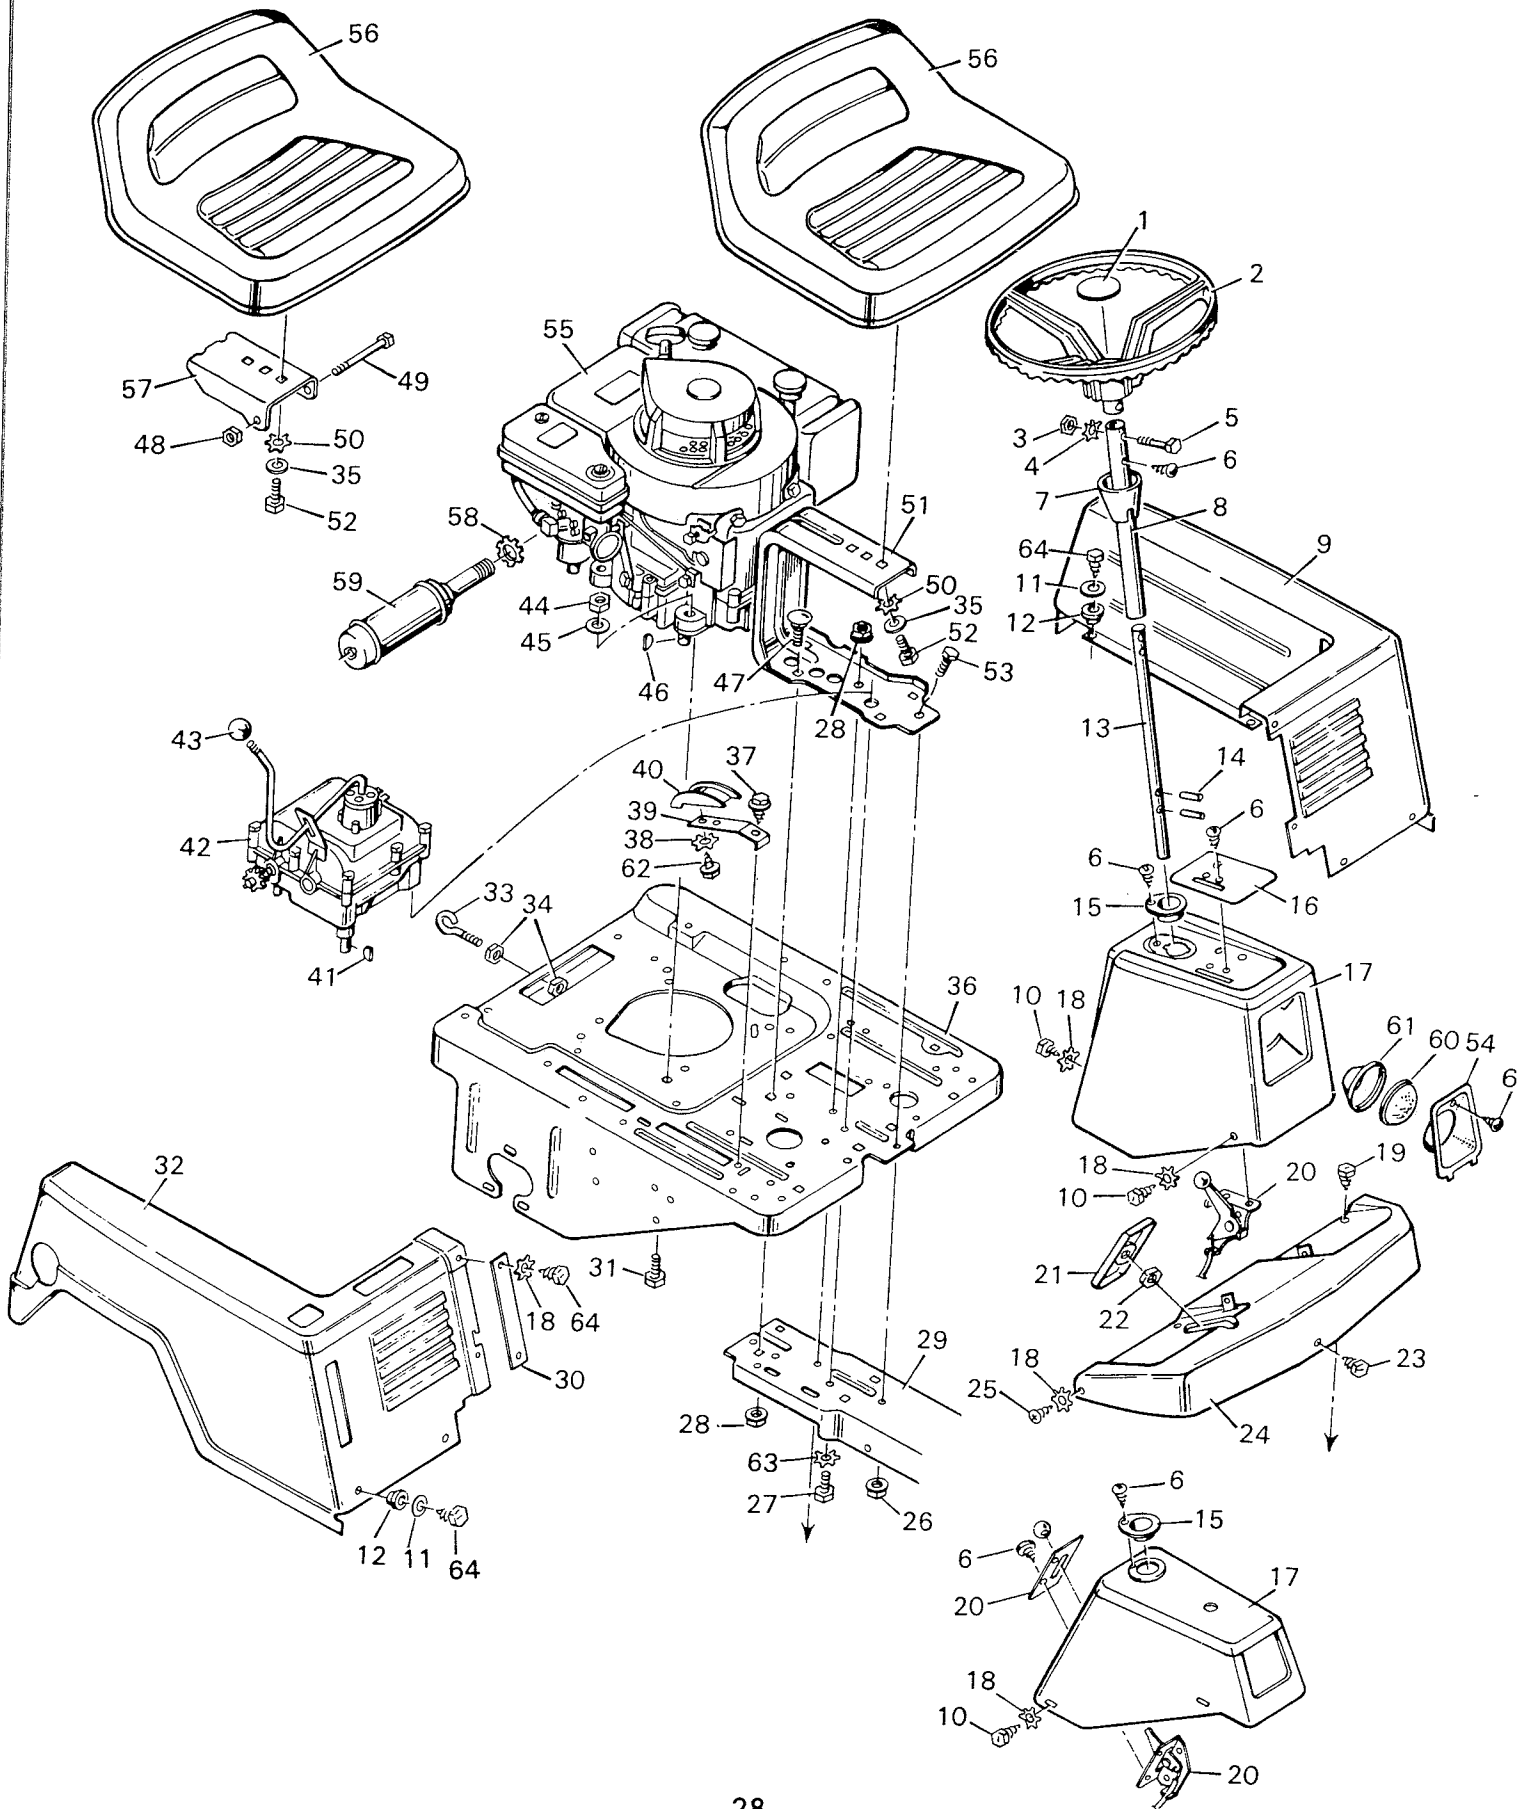

MODEL 9-3013
MODEL 9-3033

RIDING MOWER — TOP HALF

MODEL 9-3013
MODEL 9-3033

Key No.	Model 3033	Model 3013	Description	Key No.	Model 3033	Model 3013	Description
1	21303	21303	Steering Wheel Cap	34	15X33	15X33	Hex Nut 3/8"-24X9/16"
2	21302	21302	Steering Wheel	35	17X67Z	17X67Z	Washer
3	15X1Z	15X1Z	Hex Nut 1/4"-20	36	23427	23427	Engine Base
4	19X4	19X4	Shakeproof Washer	37	26X174	26X174	Screw
5	6X58	6X58	Hex Bolt 1/4"-20X1 1/2"	38	19X4	19X4	Shakeproof Washer
6	26X159	26X159	Self Tapping Screw # 8X3/8"	39	23402	23402	Idler Leaf Spring
7	21171	21171	Steering Wheel Collar	40	23403	23403	Guide Book
8	21172C	21172C	Sleeve	41	20697	20697	Woodruff Key
9	23422	23422	L.H. Shroud Assembly	42	23467PA	23467PA	Transmission*
10	26X195	26X195	Screw 1/4"X1/2" Long	43	20844	20844	Shifter Lever Knob
11	17X106	17X106	Washer	44	15X42	15X42	Hex Nut
12	20720	20720	Grommet	45	17X47Z	17X47Z	Washer
13	24612	24612	Steering Post	46	~~9X15~~	~~9X15~~	Woodruff Key <i>2006Z</i>
14	32X70	32X70	Spring Pins	47	9X14	9X14	Shoulder Screw
15	21034	21034	Nylon Bearing	48	15X88	-----	Flange Locknut 5/16"-18
16	21243	21241	Control Plate	49	1X78	-----	Bolt 5/16"-18
17	20498	20497	Console Assembly	50	19X36	19X36	Shakeproof Washer
18	19X1	19X1	Shakeproof Washer	51	23485	23485	Seat Bracket
19	26X179	26X179	Screw # 10X1/2"	52	1X88	1X88	Hex Bolt 1/2"-13X3/4"
20	21223PA	21222PA	Throttle Control	53	1X45Z	1X45Z	Hex Bolt 5/16"-18X5/8"
21	20575E	20575E	Pedal	54	20502	-----	Bezel Reflector
22	15X63	15X63	Hex Nut 7/16"-14X11/16"	55	-----	-----	Engine
23	26X197	26X197	Hex Tapping Screw - 5/16"	56	23569	23569	Seat
24	20473	20473	Apron Assembly	57	23486Z	None	Seat Hinge
25	26X186	26X186	Truss Head Tap Screw # 10X1/2"	58	23484	23484	Heavy Duty 3/4" Locknut
26	15X79	15X79	Hex Flange Nut 5/16"-18	59	23483	23483	Muffler
27	1X45Z	1X45Z	Hex Bolt 5/16"-18X5/8"	60	20516	-----	Lens
28	15X68	15X68	Hex Flange Nut 3/8"-16X9/16"	61	20501C	-----	Bezel
29	23666	23666	Frame Channel	62	26X195	26X195	Screw
30	23113	23113	Cover Plate	63	19X6	19X6	Shakeproof Washer
31	1X74	1X74	Engine Bolt 5/16"-24X1-1/4"	64	26X184	26X184	Screw # 10X5/8"
32	23417	23417	R.H. Shroud Assembly		21817	21817	Parts Bag
33	20696	20696	Eye Bolt				

* NOTE: Complete illustration of transmission shown on page 92.