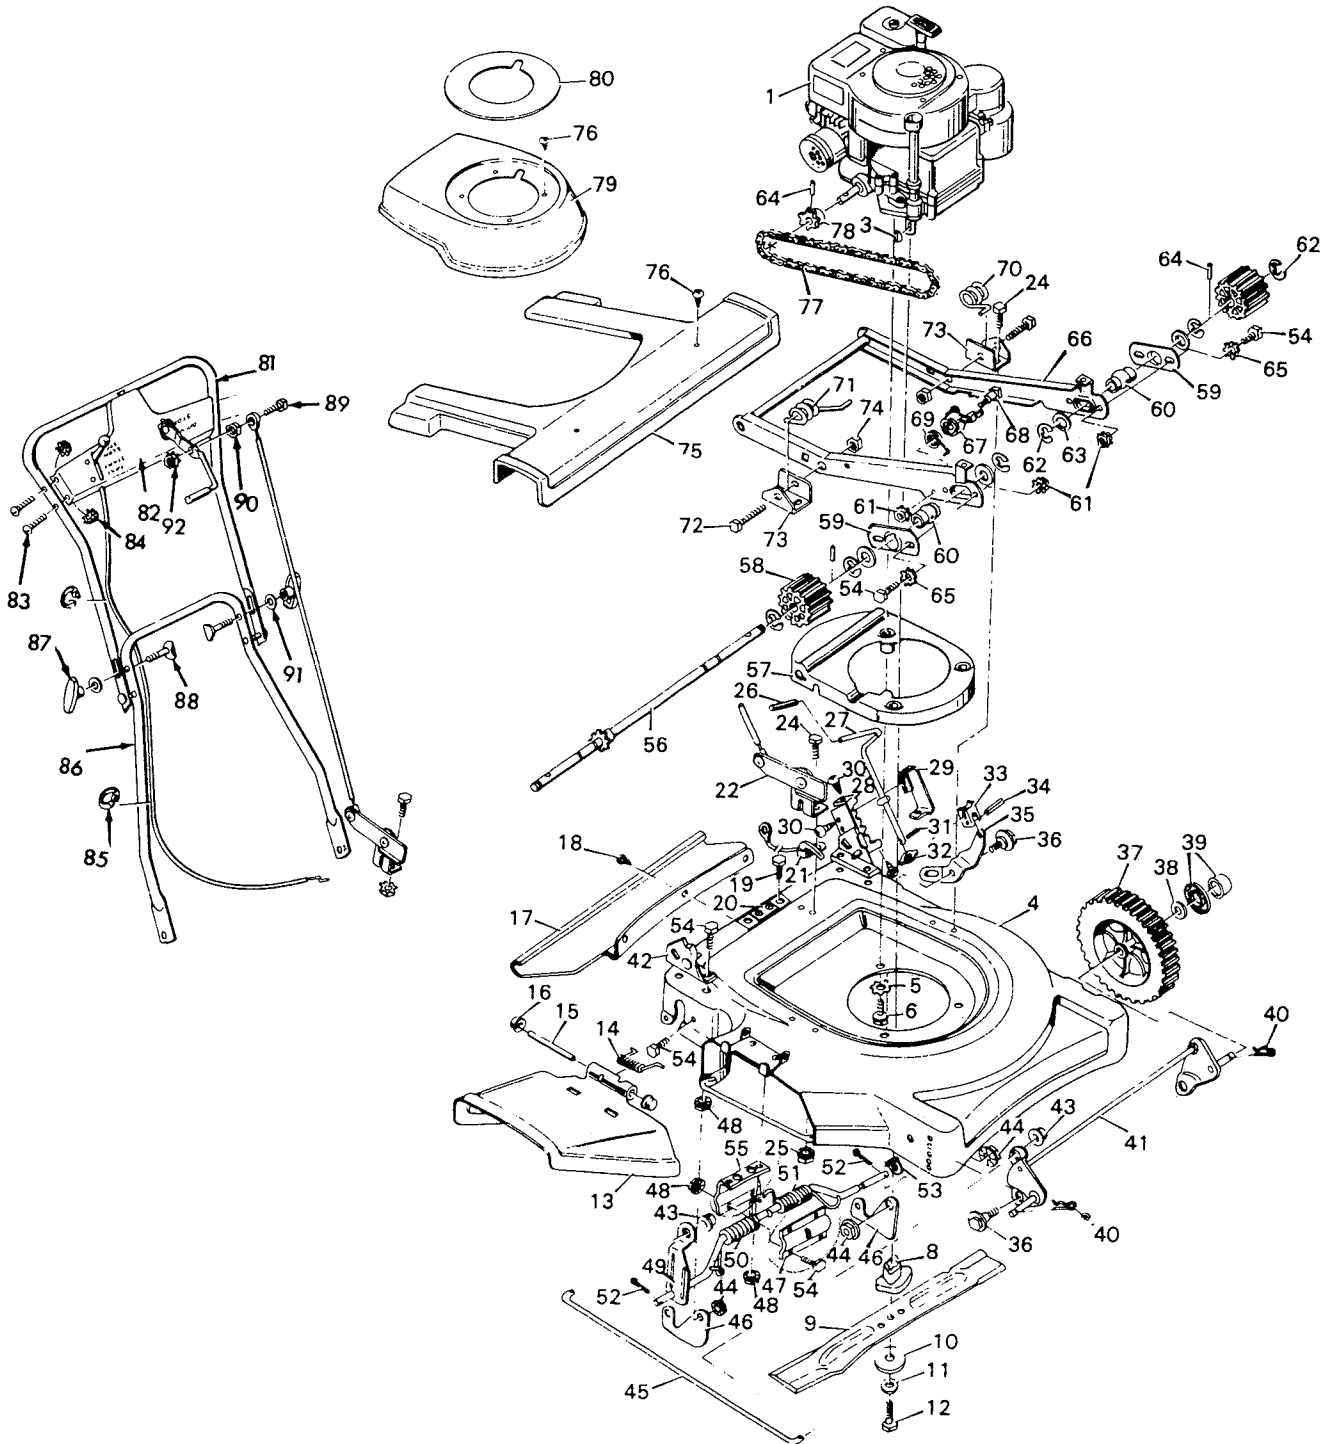

# MODEL 9-2263 22" DELUXE SELF-PROPELLED ROTARY MOWER

**MODEL 9-2263**

Key No.	Part No.	Description	Key No.	Part No.	Description
1	-----	Engine	49	22755Z	Rear Axle Assembly
3	20062	Woodruff Key	50	22774	R.H. Spring
4	22741	Housing Assembly - 22"	51	22773	L.H. Spring
5	19X8	Shakeproof Washer	52	30X20	Cotter Pin
6	20102	Engine Mount Bolt	53	11X2	Retainer Ring
8	20051	Blade Adapter	54	1X38Z	Hex Bolt
9	20046	Blade - 22"	55	22779Z	Axle Mounting Bracket
10	20094Z	Washer	56	22152Z	Drive Shaft (Sprocket Assembly)
11	18X31	Spring Lockwasher 3/8"	57	20054E	Base & Space Assembly
12	1X69	Blade Adapter Bolt	58	20066	Drive Pinion
13	22352	Chute Deflector	59	20049Z	Bearing Retainer
14	22052	Torsion Spring	60	20048	Bearing
15	22326Z	Pivot Pin	61	15X66	Keps Nut
16	28X42	Push-On-Cap	62	11X8	Retainer Ring
17	22359	Rear Guard	63	17X100Z	Washer
18	26X186	Screw	64	32X64	Spring Pin
19	1X96	Hex Bolt	65	19X4	Shakeproof Washer
20	22759	Support Plate	66	22272E	Drive Arm & Tube Assembly
21	22496	Safety Interlock Module	67	22398	Chain Guide
22	22539	Low Bracket, Cable & Pivot Assembly	68	9X11	Shoulder Bolt
24	1X45Z	Bolt 5/16"-18X5/8"	69	22399	Spring
25	15X79	Hex Flange Nut	70	22323Z	Torsion Spring L.H.
26	22798	Grip	71	22322Z	Torsion Spring R.H.
27	22794Z	Adjust Handle Assembly	72	1X87	Hex Bolt
28	22786Z	Lock Plate Assembly	73	22278Z	Drive Arm Bracket
29	22788Z	Lock Plate Bracket	74	15X12	Stover Hex Nut 3/8"-16 Plated
30	26X159	Round Tapping Screw	75	22328E	Pinion Guard
31	32X74	Spiral Pin	76	26X159	Screw
32	22792	Universal	77	22279	Chain & Link
33	22791Z	Universal Bracket	78	20411	Sprocket
34	32X73	Spiral Pin	79	22338	Engine Shroud
35	22790Z	Lifter Arm	80	22334	Shroud Insert
36	9X12	Shoulder Bolt	81	20247C	Upper Handle
37	20105	Wheel & Tire	82	400169	Control & Cable
38	17X102Z	Washer	83	3X97	Bolt
39	20090	Hub Cap - Chrome	84	15X66	Keps Nut
40	20101	Cotter Hair Pin	85	22550	Cable Clip
41	22760Z	Front Axle Assembly	86	20191C	Lower Handle Assembly
42	20198Z	R.H. Bracket & Weld Pin Assembly	87	20266	Handle Knob
43	28X39	Push-On-Cap	88	20129	Contour Bolt
44	15X84Z	Flange Nut	89	20412	Bolt
45	22781Z	Wheel Connecting Rod	90	15X1Z	Hex Nut
46	22757Z	Housing Brace	91	17X46Z	Washer
47	22777Z	Axle Retainer	92	15X67	Hex Nut
48	15X82	Flange Nut		22722	Parts Bag Assembly