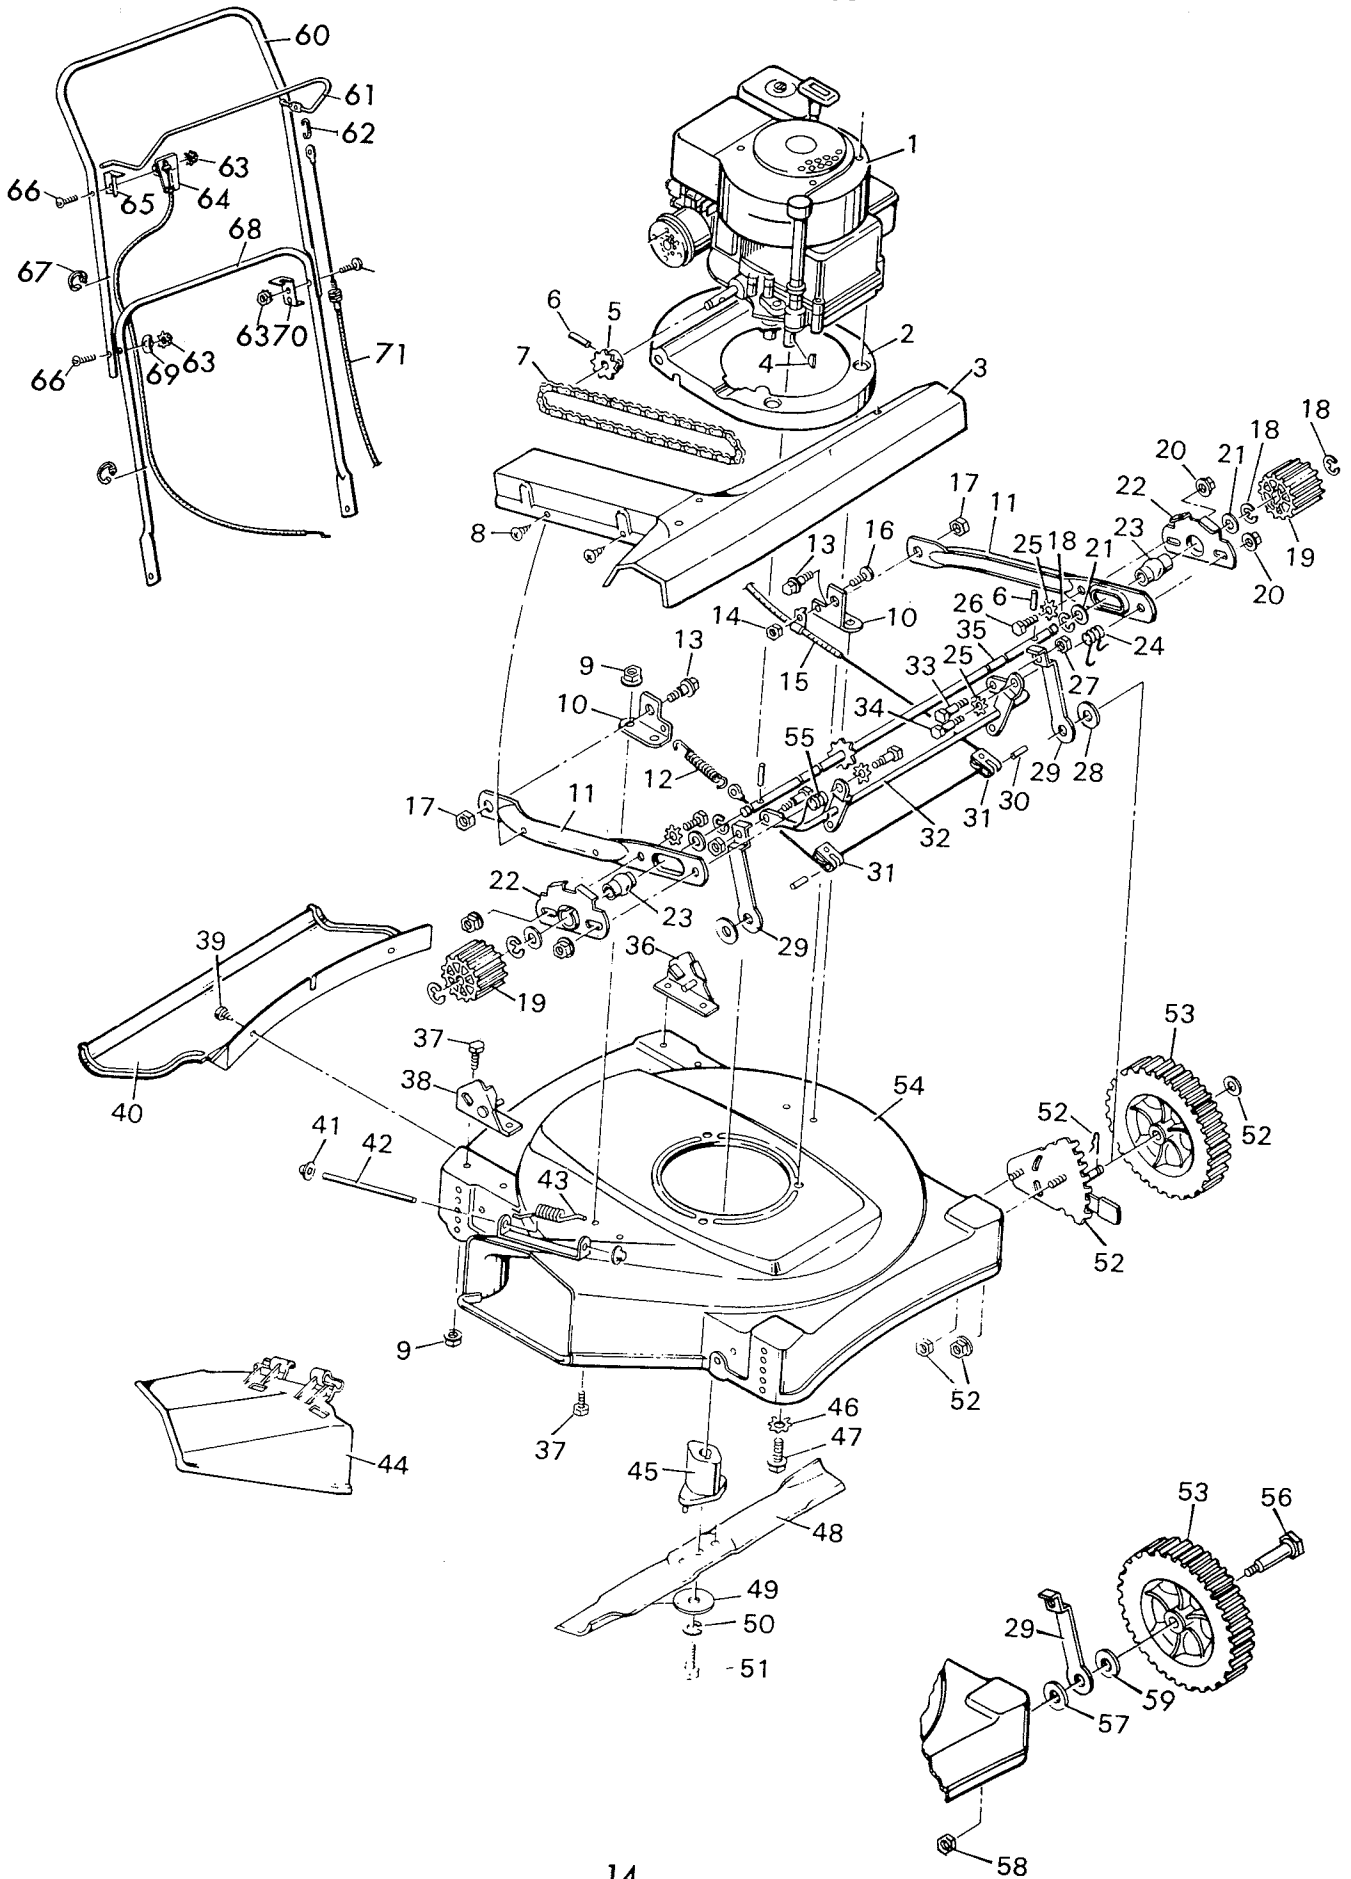

MODEL 9-2241

MODEL 9-2241

Key No.	Part No 9-2241	Description	Key No.	Part No 9-2241	Description
1	-----	Engine	36	None	Bracket & Weld Pin Assembly - L.H.
2	20054	Engine Base	37	1X38Z	Hex Bolt
3	402014	Chain & Pinion Guard Assembly	38	None	Bracket & Weld Pin Assembly - R.H.
4	20062	Woodruff Key	39	26X186	Screw
5	20411	Engine Sprocket	40	20452	Rear Guard
6	32X64	Spring Pin	41	28X42	Push-On-Cap
7	20108	Roller Chain	42	22050Z	Pivot Rod
8	26X159	Screw	43	22052	Torsion Spring
9	15X82Z	Flange Locknut	44	20454	Chute Deflector
10	22953Z	Drive Yoke Support Bracket	45	20051	Blade Adapter
11	22963Z	Drive Arm	46	19X8	Shakeproof Washer
12	22618	Spring	47	20102	Engine Bolt
13	9X15	Shoulder Bolt	48	20046	Blade
14	15X51	Hex Nut	49	20094	Blade Washer
15	22992	Clutch Cable	50	18X31	Spring Lockwasher
16	4X20	Machine Screw	51	1X69	Blade Mounting Bolt
17	15X84Z	Hex Nut	52	None	Wheel Adjuster Assembly*
18	11X8	E-Ring	53	20105	Wheel
19	20066	Drive Cog	54	22994	Mower Housing
20	15X79Z	Flange Locknut	55	22976	Torsion Spring R.H.
21	17X100Z	Washer	56	9X6	Axle Bolt
22	22974Z	Bearing Retainer	57	10851Z	Washer
23	20048	Bearing	58	15X68	Flange Nut
24	22977	Torsion Spring - L.H.	59	22941	Spacer
25	19X6	Shakeproof Washer	60	22961C	Upper Handle
26	1X45	Hex Bolt	61	22967Z	Clutch Control Handle
27	15X43	Hex Nut	62	75079	Clutch Cable Clip
28	None	Washer	63	15X66	Keps Nut ½"-20
29	22954Z	Wheel Connecting Lever	64	22058	Throttle Control-Slide Action
30	32X70	Spring Pin	65	22975Z	Handle Stop Bracket
31	22973	Bracket and Pulley Assembly	66	3X99	Screw ¼"-20X1 ½"
32	22952Z	Tie Rod Assembly	67	22550	Cable Clamp
33	9X8	Bolt	68	20438C	Lower Handle
34	9X1	Bolt	69	20087Z	Formed Washer
35	22983Z	Drive Shaft & Sprocket Assembly	70	22969Z	Cable Bracket
			71	22992	Clutch Cable