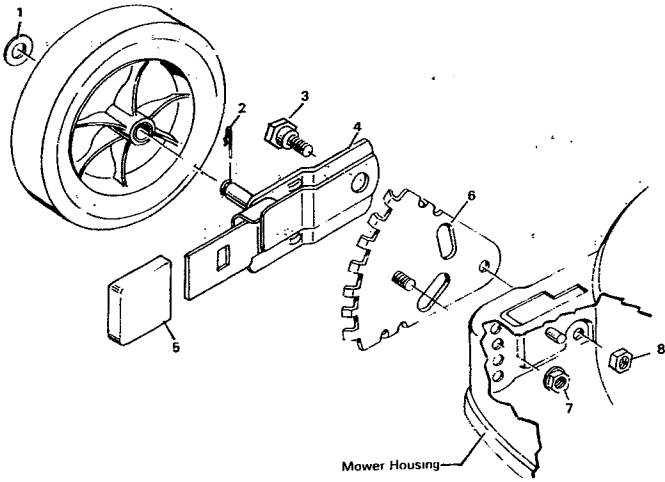

WHEEL ADJUSTING ASSEMBLY — MODEL 400246

Key No.	Model 400246 Part No.	Description
1	17X102Z	Washer
2	20101	Hair Pin Cotter
3	9X9	Shoulder Bolt
4	22956Z	Arm & Axle Assembly
5	20065	Lever Spring Knob
6	20113Z	Index Plate Assembly
7	15X68	Flange Locknut
8	15X12	Locknut
1-8	400246	Wheel Adjuster Ass'y.