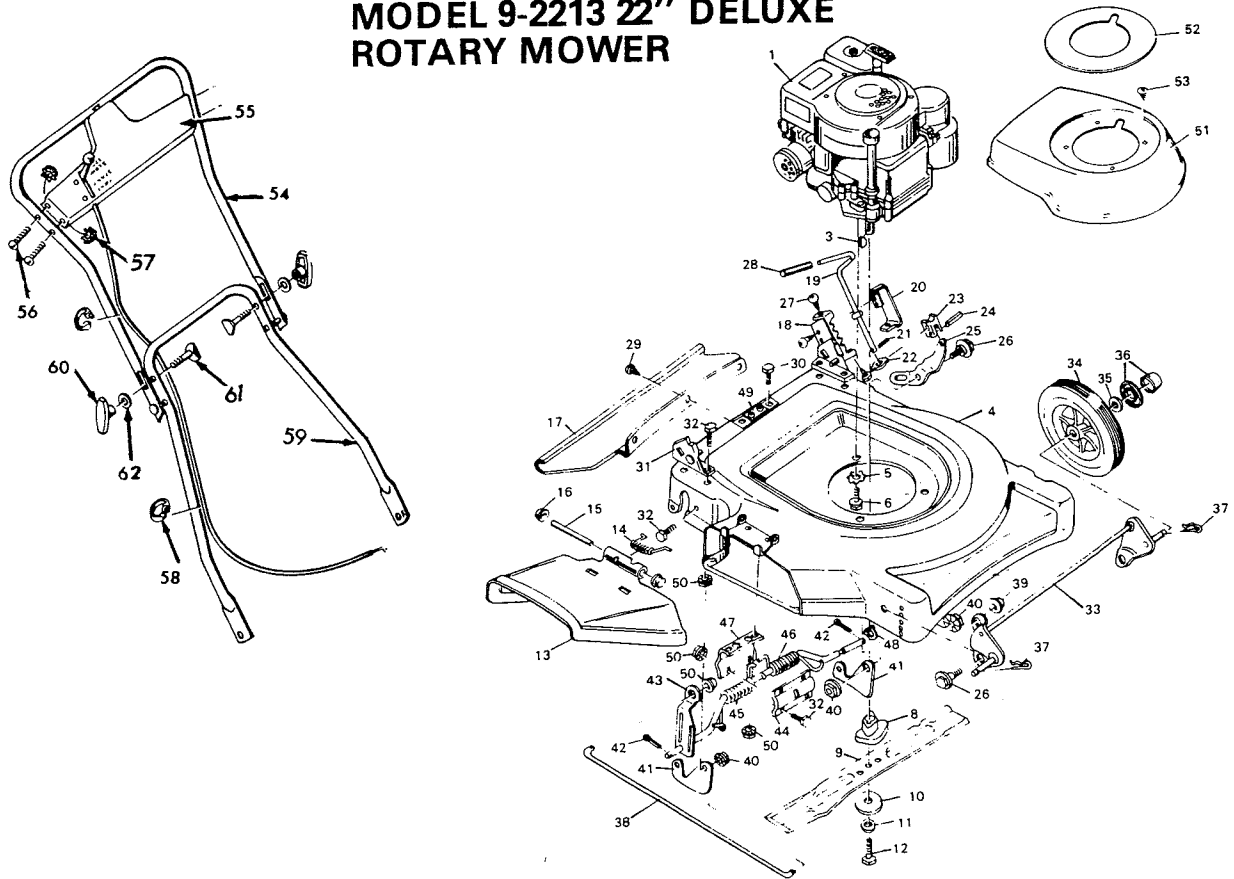

MODEL 9-2213 22" DELUXE ROTARY MOWER

Key No.	Part No.	Description	Key No.	Part No.	Description
1	-----	Engine	34	20104	Wheel & Tire
3	20062	Woodruff Key	35	17X102Z	Washer
4	22740	Housing Assembly - 22"	36	20090	Hub Cap - Chrome
5	19X8	Shakeproof Washer	37	20101	Cotter Hair Pin
6	20103	Engine Mount Bolt	38	22781Z	Wheel Connecting Rod
8	20050	Blade Adapter	39	28X39	Push-On-Cap
9	20046	Blade - 22"	40	15X84Z	Flange Nut
10	20094Z	Washer	41	22757Z	Housing Brace
11	18X31	Spring Lockwasher	42	30X20	Cotter Pin
12	1X68	Blade Adapter Bolt	43	22755Z	Rear Axle Assembly
13	22352	Chute Deflector	44	22777Z	Axle Retainer
14	22052	Torsion Spring	45	22774	Right Hand Spring
15	22326Z	Pivot Pin	46	22773	Left Hand Spring
16	28X42	Push On Cap	47	22779Z	Axle Mounting Bracket
17	22359	Rear Guard	48	11X2	Retainer Ring
18	22786Z	Lock Plate Assembly	49	22759	Support Plate
19	22794Z	Adjust Handle Assembly	50	15X82	Flange Nut
20	22788Z	Lock Plate Bracket	51	22339	Engine Shroud
21	32X74	Spiral Pin	52	22335	Shroud Insert
22	22792	Universal	53	26X159	Tap Screw
23	22791Z	Universal Bracket	54	20247C	Upper Handle
24	32X73	Spiral Pin	55	400167	Control & Cable
25	22790Z	Lifter Arm	56	3X97Z	Bolt
26	9X12	Shoulder Bolt	57	15X66	Keys Nut
27	26X159	Round Tapping Screw	58	22550	Cable Clip
28	22798	Grip	59	20191C	Lower Handle Assembly
29	26X186	Screw	60	20266	Handle Knob
30	1X96	Hex Bolt	61	20129	Contour Bolt
31	20198Z	R.H. Bracket & Weld Pin Assembly	62	17X46Z	Washer
32	1X38Z	Hex Bolt 1/4"-20X5/8"		22723	Parts Bag Assembly
33	22760Z	Front Axle Assembly			