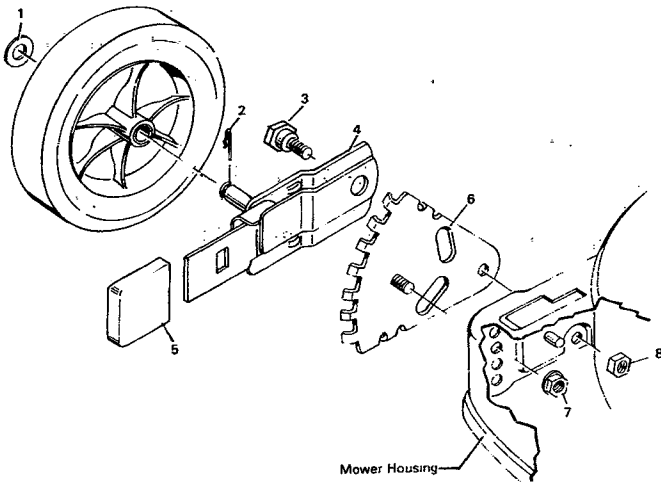

## MODEL 9-2203 22" DELUXE ROTARY MOWER

Key No.	Model 9-2203 Part No.	Description	Key No.	Model 9-2203 Part No.	Description
1	-----	Engine	23	20198Z	R.H. Bracket & Weld Pin Assembly
3	20062	Woodruff Key	24	1X38Z	Hex Bolt
4	22071	Housing	25	15X82	Hex Nut
5	19X8	Shakeproof Washer	26	20107	Hub Cap
6	20103	Engine Bolt	27	400246	Wheel Adjuster*
8	20050	Blade Adapter	28	20104	Wheel & Tire
9	20046	Blade	29	20436Z	Upper Handle Assembly
10	20094Z	Washer	30	20438Z	Lower Handle Assembly
11	18X31	Cup Washer	31	400177	Control & Cable
12	1X68	Blade Adapter Bolt	32	3X97Z	Bolt
13	20454	Chute Deflector	33	15X66	Keps Nut
14	22052	Torsion Spring	34	20266	Handle Knob
15	22050Z	Pivot Pin	35	20129	Contour Bolt
16	28X42	Push-On-Cap	36	22550	Cable Clips
17	407018	Rear Guard	37	17X46Z	Washer
22	20199Z	L.H. Bracket & Weld Pin Assembly		22467	Parts Bag

\* Note: See page 4 for parts list for 400246 wheel adjuster assembly.

## WHEEL ADJUSTING ASSEMBLY — MODEL 400246

Key No.	Model 400246 Part No.	Description
1	17X102Z	Washer
2	20101	Hair Pin Cotter
3	9X9	Shoulder Bolt
4	22956Z	Arm & Axle Assembly
5	20065	Lever Spring Knob
6	20113Z	Index Plate Assembly
7	15X68	Flange Locknut
8	15X12	Locknut
1-8	400246	Wheel Adjuster Ass'y.