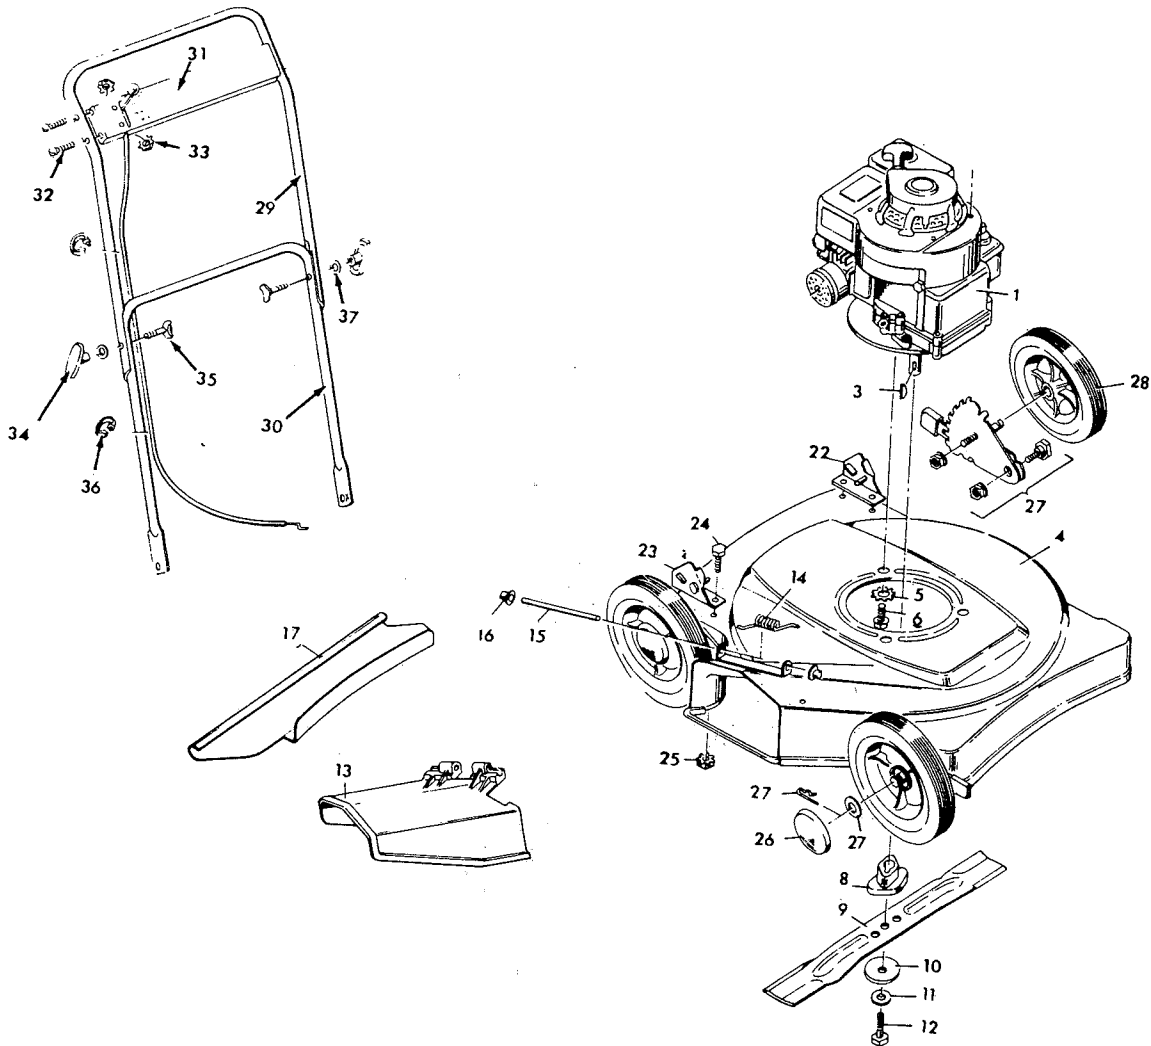

## MODEL 9-2203 22" DELUXE ROTARY MOWER

Key No.	Model 9-2203 Part No.	Description	Key No.	Model 9-2203 Part No.	Description
1	-----	Engine	23	20198Z	R.H. Bracket & Weld Pin Assembly
3	20062	Woodruff Key	24	1X38Z	Hex Bolt
4	22071	Housing	25	15X82	Hex Nut
5	19X8	Shakeproof Washer	26	20107	Hub Cap
6	20103	Engine Bolt	27	400246	Wheel Adjuster*
8	20050	Blade Adapter	28	20104	Wheel & Tire
9	20046	Blade	29	20436Z	Upper Handle Assembly
10	20094Z	Washer	30	20438Z	Lower Handle Assembly
11	18X31	Cup Washer	31	400177	Control & Cable
12	1X68	Blade Adapter Bolt	32	3X97Z	Bolt
13	20454	Chute Deflector	33	15X66	Keps Nut
14	22052	Torsion Spring	34	20266	Handle Knob
15	22050Z	Pivot Pin	35	20129	Contour Bolt
16	28X42	Push-On-Cap	36	22550	Cable Clips
17	407018	Rear Guard	37	17X46Z	Washer
22	20199Z	L.H. Bracket & Weld Pin Assembly		22467	Parts Bag

\* Note: See page 4 for parts list for 400246 wheel adjuster assembly.

## WHEEL ADJUSTING ASSEMBLY — MODEL 400246

Key No.	Model 400246 Part No.	Description
1	17X102Z	Washer
2	20101	Hair Pin Cotter
3	9X9	Shoulder Bolt
4	22956Z	Arm & Axle Assembly
5	20065	Lever Spring Knob
6	20113Z	Index Plate Assembly
7	15X68	Flange Locknut
8	15X12	Locknut
1-8	400246	Wheel Adjuster Ass'y.