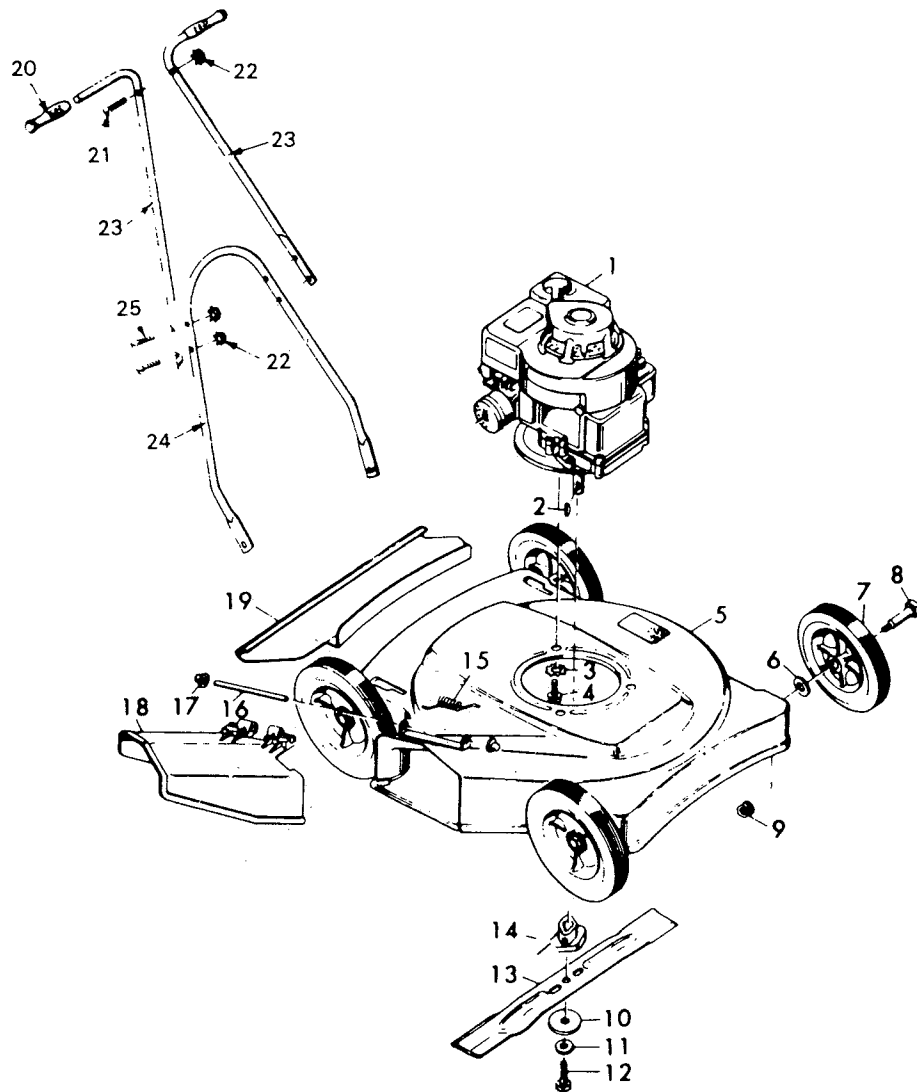

MODEL 9-1801 18" TRIM ROTARY MOWER

Key No.	Model 9-1801 Part No.	Description	Key No.	Model 9-1801 Part No.	Description
1	-----	Engine	14	20050	Blade Adapter
2	20062	Woodruff Key	15	22052	Torsion Spring
3	19X8	Shakeproof Washer	16	22050Z	Pivot Pin
4	20103	Engine Bolt	17	28X42	Push-On-Cap
5	22070	Housing Assembly	18	20454	Chute Deflector
6	10851Z	Washer	19	407016	Rear Guard Panel
7	22127	Wheel & Tire	20	20718	Grip
8	9X10	Axle Bolt	21	3X105	Bolt
9	15X68	Flange Locknut	22	15X66	Keys Nut
10	20094Z	Washer	23	20307Z	Upper Handle R.H. & L.H.
11	18X31	Cup Washer	24	20308Z	Lower Handle Assembly
12	1X68	Blade Adapter Bolt	25	3X97Z	Bolt
13	20059	Blade		20370	Parts Bag