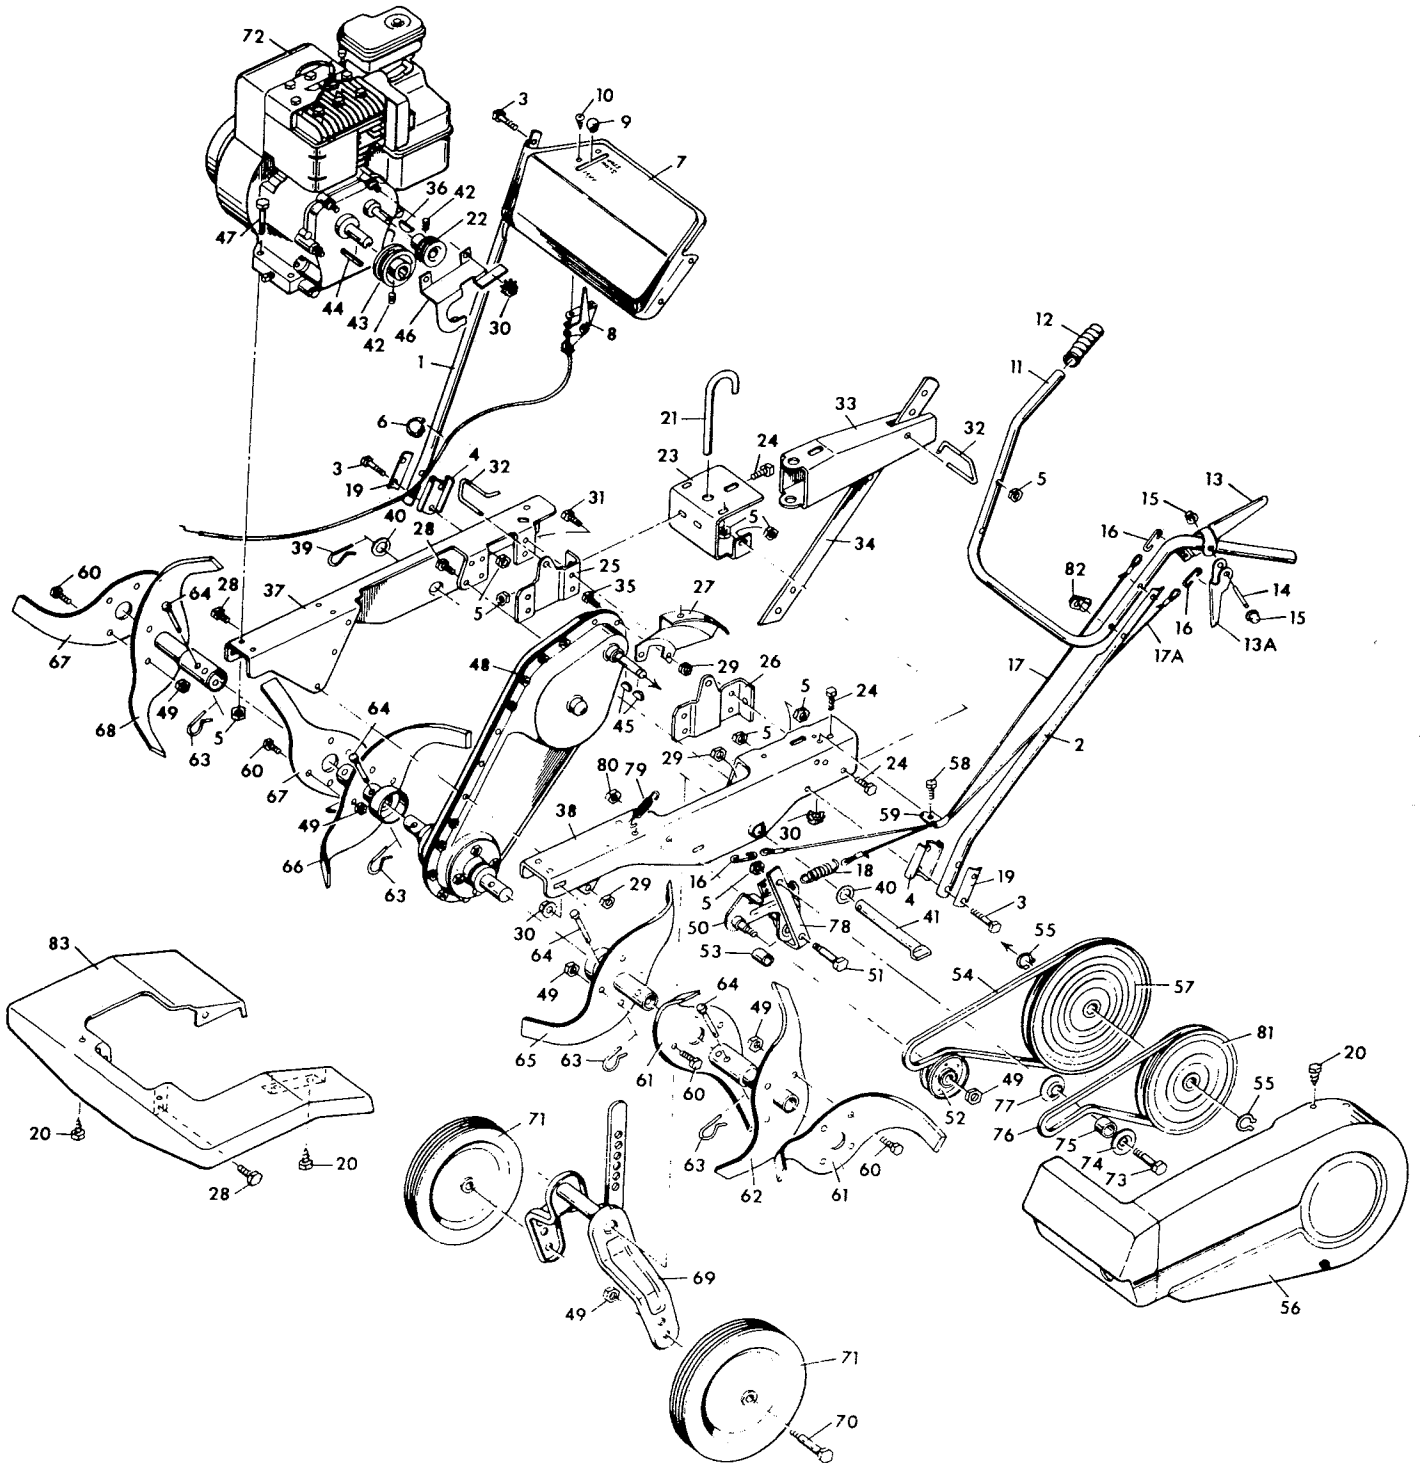

MODEL 9-1203
MODEL 9-1202
GARDEN TILLER

MODEL 9-1202

Key No.	Part No.	Description	Key No.	Part No.	Description
1	75064C	Lower Handle R.H.	43	75074	Engine Pulley
2	75065C	Lower Handle L.H.	44	21553	3/16" Key
3	1X98	Hex Bolt 5/16"-18X1-7/8"	45	21539	Woodruff Key
4	75045Z	Handle Bracket	46	75146Z	Belt Guide
5	15X88Z	Locknut 5/16"-18	47	1X102	Engine Bolt 5116"-18X1-5/8"
6	32618	Tie Strap	48	75165	Transmission
7	75095	Control Plate	49	15X84Z	Hex Nut 3/8"-16
8	75094PA	Remote Control	50	75075Z	Idler Bracket Assembly
9	20339	Knob	51	9X10	Bolt
10	26X36	Screw # 8	52	75149	Idler Pulley
11	75066C	Upper Handle	53	75145Z	Spacer
12	75078	Grips	54	75121	Belt 1/2"X48"
13	75077Z	Clutch Lever	55	11X7	Retainer Ring
13A	75144Z	Reverse Lever	56	75122	Belt Guard (1202)
14	75137	Clutch Pin	56	75176	Belt Guard (1203)
15	28X42	Push On Cap	57	75073	Transmission Pulley
16	75079	Clutch Cable Hook	58	1X38	Bolt 1/4"-20X5/8"
17	75081	Clutch Cable - Forward	59	21953Z	Cable Guide
17A	75148	Clutch Cable - Reverse	60	1X85	Bolt
18	75083	Spring	61	75108	Tine (Stamped "C")
19	75046Z	Handle Clamp	62	75055	L.H. Outside Tine and Hub Assembly
20	26X195	Screw	63	75336	Spring Pin
21	75082Z	Tail Piece Pin	64	75335	Tine Pin
22	75132	Pulley	65	75053	L.H. Inside Tine & Hub Assembly
23	75164	Chassis Bracket	66	75052	R.H. Inside Tine & Hub Assembly
24	1X45Z	Hex Bolt 5/16"-18X5/8"	67	75109	Tine (Stamped "D")
25	75038	R.H. Guide Bracket	68	75054	R.H. Outside Tine & Hub Assembly
26	75039	L.H. Guide Bracket	69	75098	Wheel Bracket Assembly
27	75104	Rear Bracket	70	75048	Axle Bolt
28	1X38Z	Bolt 1/4"-20X5/8"	71	75047	Wheel
29	15X86	Locknut 1/4"-20	72	-----	Engine
30	15X66	Keps Nut 1/4"-20	73	9X1	Shoulder Bolt
31	1X95	Bolt 1/4"-20X7/8"	74	75141Z	Washer
32	75071Z	Pin	75	75133	Spacer
33	75035	Tail Piece	76	75147	Belt 39"
34	75044	Drag Stake	77	75140Z	Washer
35	1X96	Bolt 1/4"-20	78	75142Z	Idler Bracket
36	75136	Woodruff Key 1/8"X5/8"	79	75135	Spring
37	75062	Chassis - R.H.	80	15X84Z	Locknut
38	75063	Chassis - L.H.	81	21410	Input Pulley
39	75336	Spring Pin	82	75143	Cable Guide
40	17X100	Washer	83	75177E	Tine Shield (1203)
41	75102Z	Pin		75182	Parts Bag Assembly (1202)
42	23X48	Set Screw		75185	Parts Bag (1203)