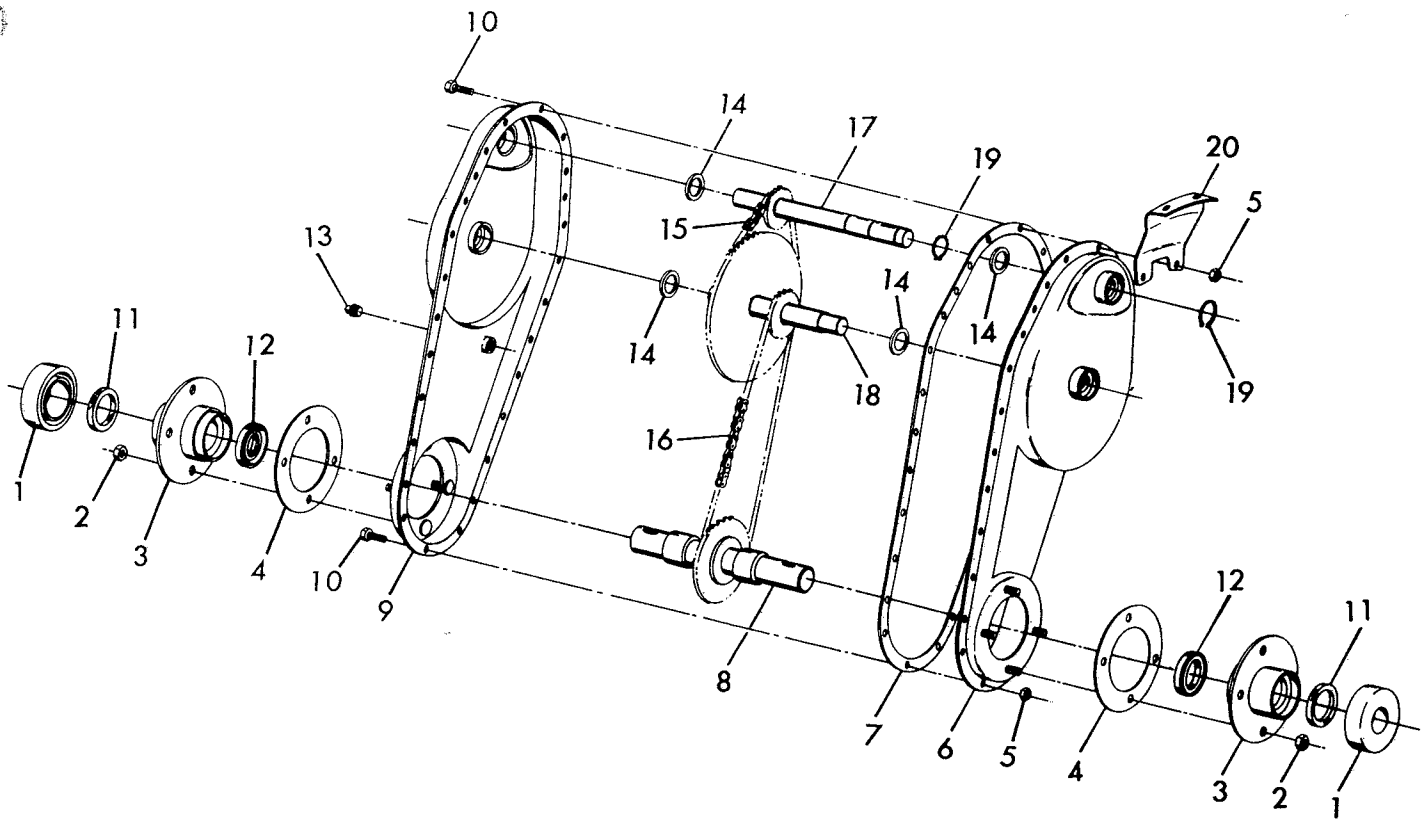

MODEL 75180 TRANSMISSION FOR 9-1190
MODEL 75165 TRANSMISSION FOR 9-1202, 9-1203

Key No.	Part No.	Description
1	75014	Dust Cap
2	15X88	Flange Locknut (.31-18NC)
3	75179	Flange and Bearing Assembly
4	75015	Flange Gasket
5	15X89	Flange Locknut (.25-20NC-2)
6	75033	Left Hand Drive Housing and Bearing Assembly
7	75030	Drive Housing Gasket
8	75162	Tine Shaft Assembly
9	75032	Right Hand Drive Housing and Bearing Assembly
10	1X38	Hex Bolt (.25-20NCX.625 Grade 5)
11	75013	Felt Washer
12	75029	Rubber Seal
13	75088	Pipe Plug
14	75031	Thrust Washer
15	75115	Chain and Link Assembly
16	75114	Chain and Link Assembly
17	75017	Input Shaft Assembly (for 75180)
17	75139	Input Shaft Assembly (for 75165)
18	75016	Idler Shaft Assembly
19	11X7	Retainer Ring (.625 D Shaft)
20	75104	Rear Belt Guard Bracket