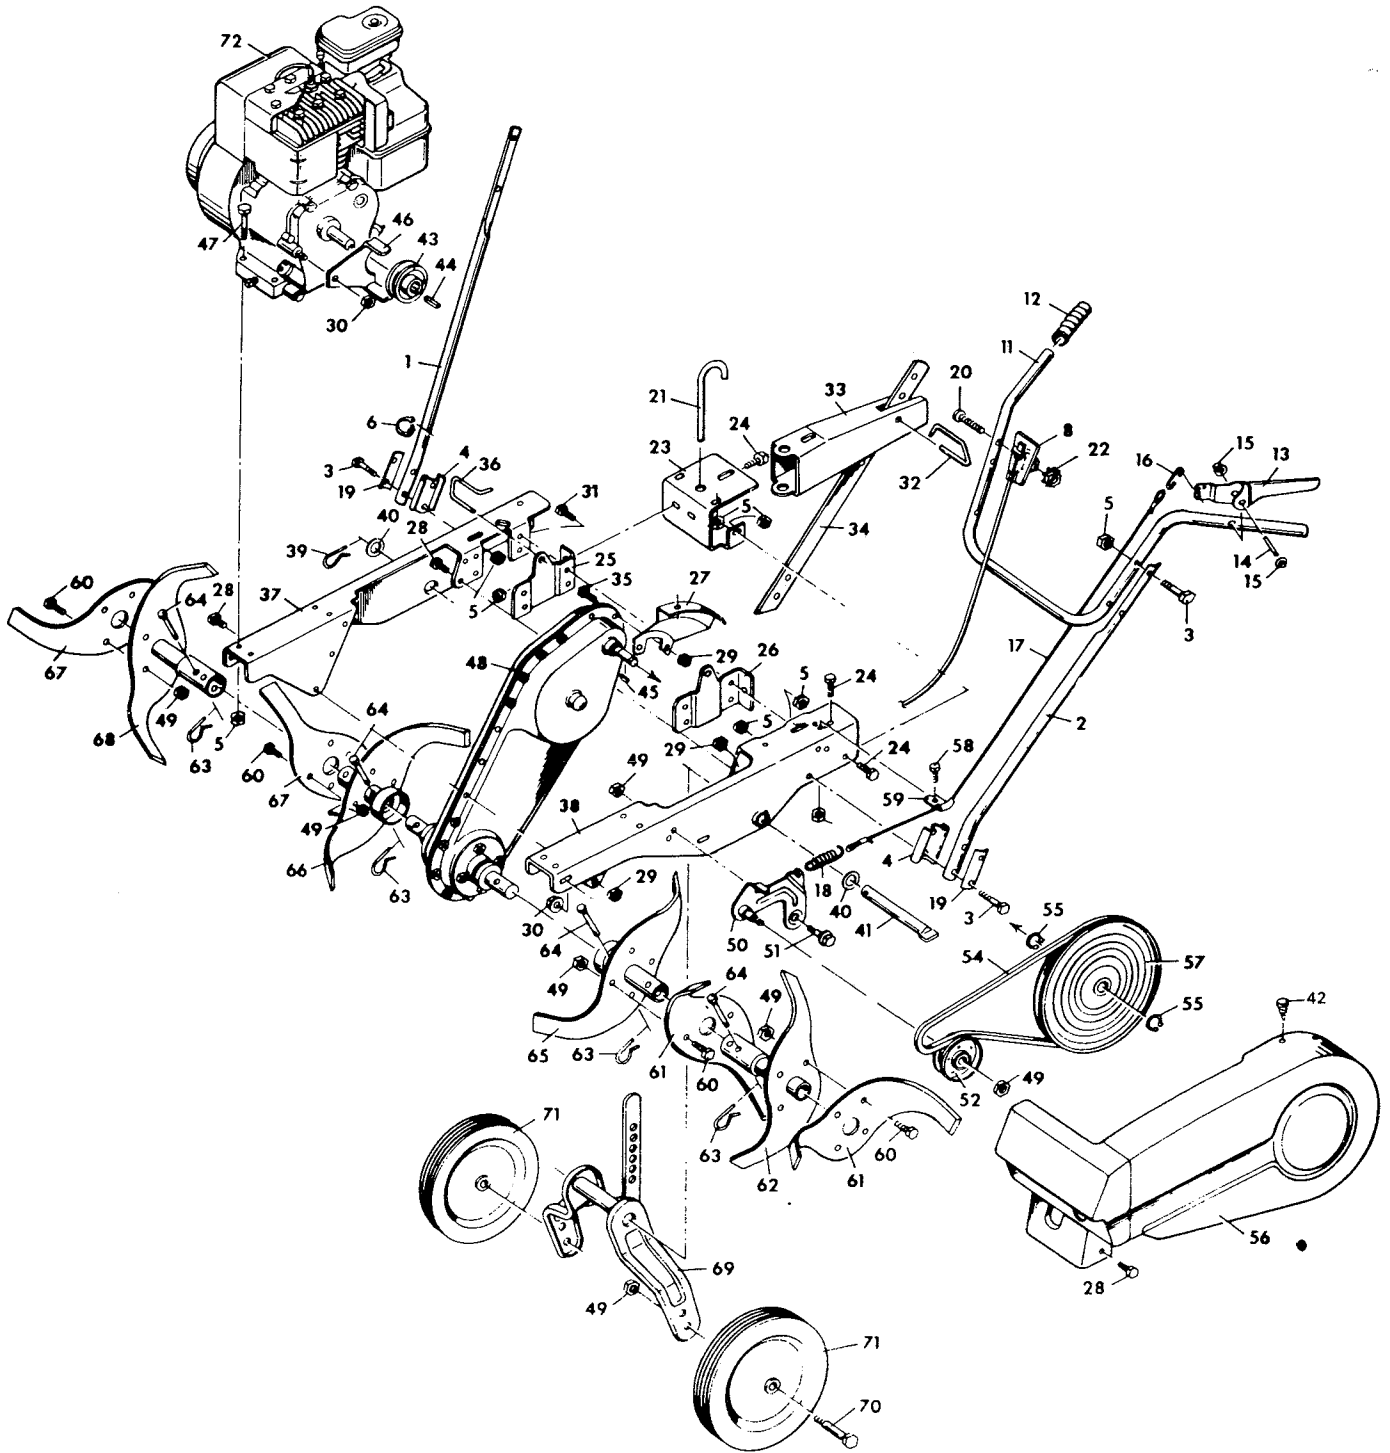

# MODEL 9-1190 GARDEN TILLER

**MODEL 9-1190**

Key No.	Part No.	Description	Key No.	Part No.	Description
1	75064C	R.H. Lower Handle	39	75336	Hair Pin
2	75065C	L.H. Lower Handle	40	17X100Z	Washer
3	1X98	Hex Bolt 5/16"-18X1-7/8"	41	75102Z	Pin
4	75045Z	Handle Bracket	42	26X195	Screw
5	15X88Z	Locknut 5/16"-18	43	75074	Engine Pulley
6	32618	Tie Strap	44	21553	3/16" Key
8	75184	Throttle Control	45	21539	Woodruff Key
11	75186C	Upper Handle	46	75097Z	Belt Guide
12	75078	Grips	47	1X102	Engine Bolt 5/16"-18X1-5/8"
13	75077Z	Clutch Lever	48	75180	Transmission
14	75087	Clutch Lever Pin	49	15X84Z	Stover Nut 3/8"-16
15	28X42	Push On Cap	50	75075Z	Idler Bracket Assembly
16	75079	Cable Hook	51	9X12	Shoulder Bolt
17	75081	Clutch Cable	52	75149	Idler Pulley
18	75083	Spring	54	75121	1/2"X48" Belt
19	75046Z	Handle Clamp	55	11X7	Retainer Ring
20	1X38Z	Hex Bolt	56	75122	Belt Guard
21	75082Z	Tail Piece Pin	57	75073	Transmission Pulley
22	15X66	Keps Nut 1/4"-20	58	3X105	Screw
23	75164	Chassis Bracket	59	21953Z	Cable Guide
24	1X45Z	Hex Bolt 5/16"-18X5/8"	60	1X85	Bolt 3/8"-16X3/4"
25	75038	R.H. Guide Bracket	61	75108	Tine Stamped (C)
26	75039	L.H. Guide Bracket	62	75055	L.H. Outside Tine Hub Assembly
27	75109	Rear Bracket	63	75336	Hair Pin
28	1X95	Hex Bolt 1/4"-20	64	75335	Tine Pin
29	15X86	Locknut 1/4"-20	65	75053	L.H. Inside Tine Assembly
30	15X66	Keps Nut 1/4"-20	66	75052	R.H. Inside Tine Assembly
31	1X95	Hex Bolt 5/16"-18X7/8"	67	75109	Tine Stamped (D)
32	75071Z	Drag Stake Pin	68	75054	R.H. Outside Tine Assembly
33	75035	Tail Piece	69	75098	Wheel Bracket Assembly
34	75044	Drag Stake	70	75048	Axle Bolt
35	1X96	Bolt 1/4"-20	71	75047	Wheel & Tire
36	75071Z	Pin	72	-----	Engine
37	75062	R.H. Chassis		75183	Parts Bag Assembly
38	75063	L.H. Chassis			