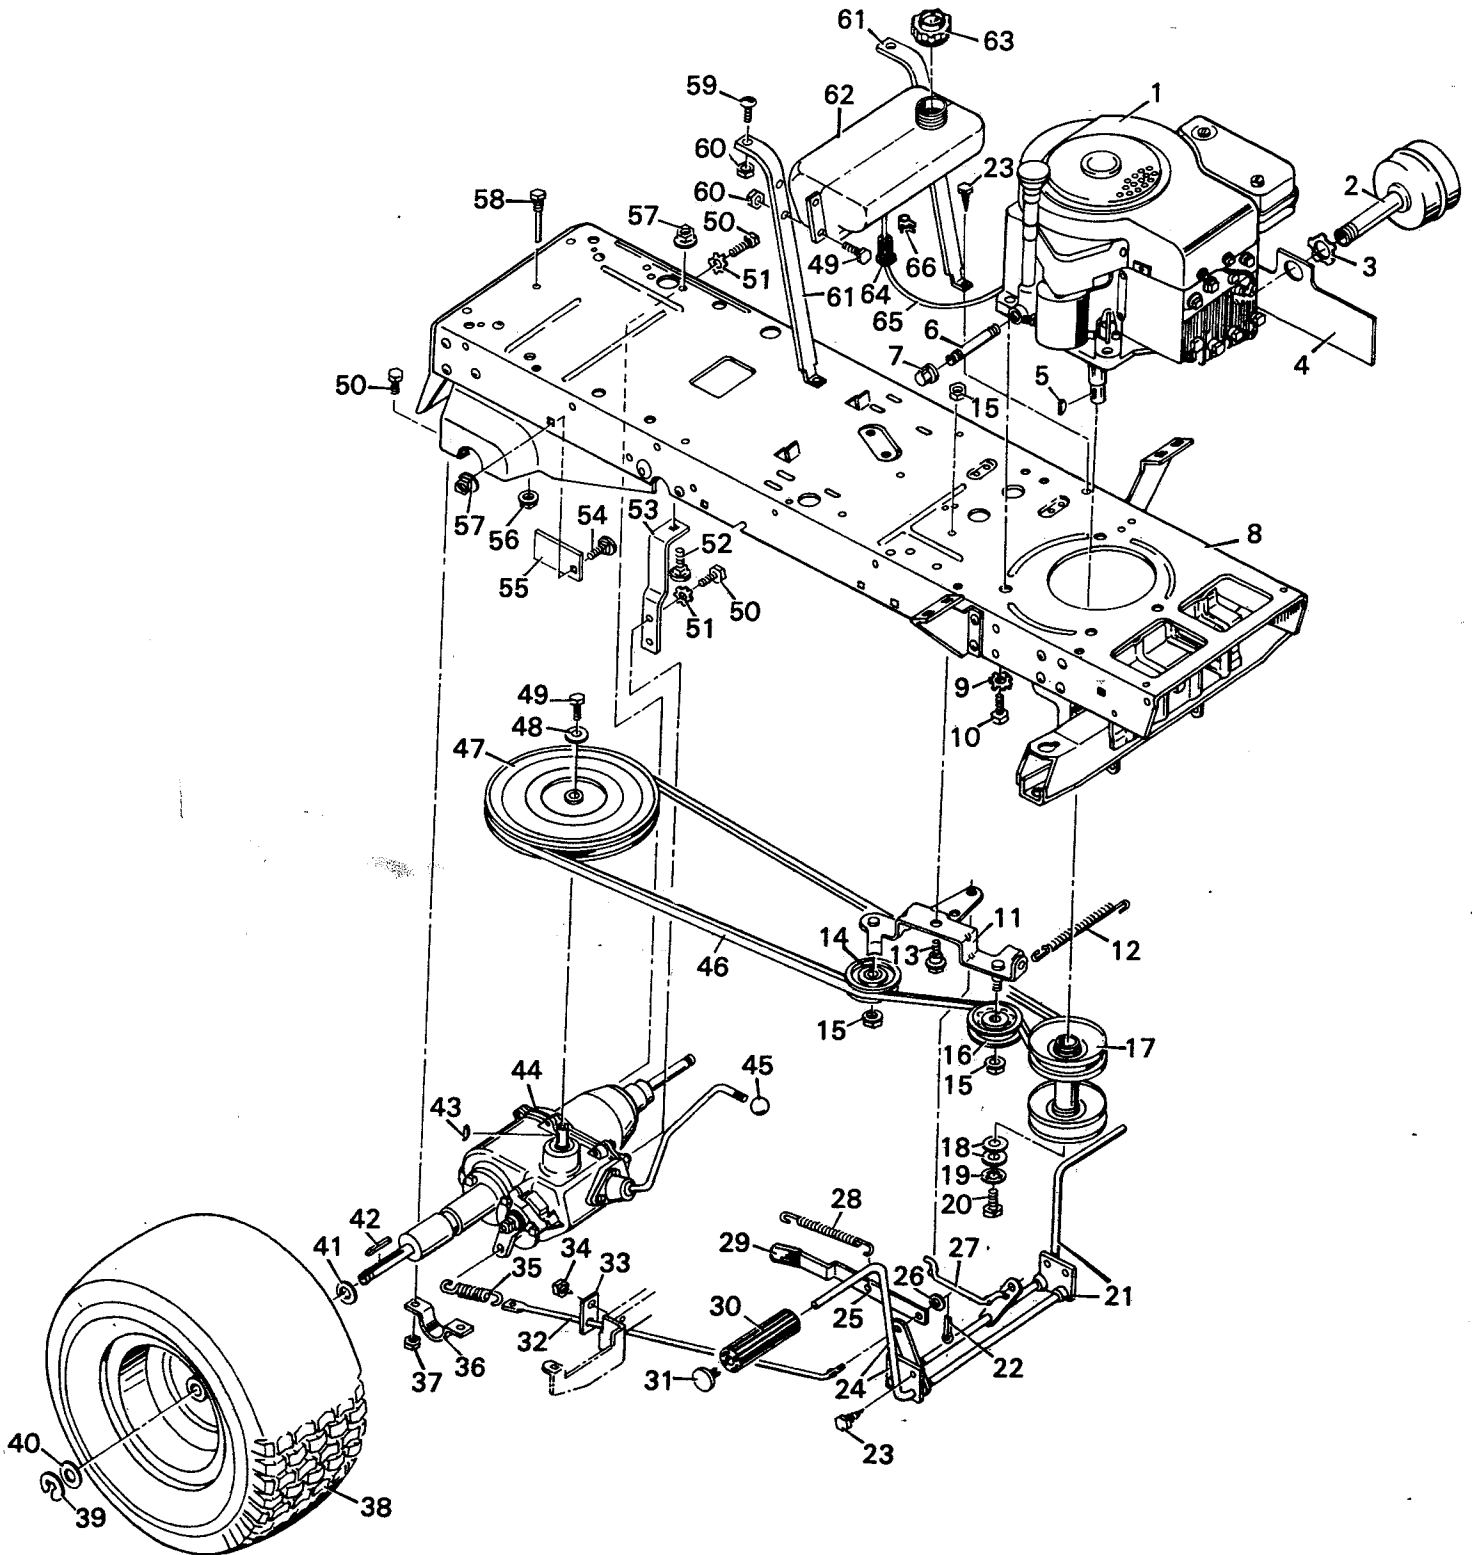

**MODEL 8-3697
DRIVE SECTION**

MODEL 8-3697

KEY NO.	PART NO.	DESCRIPTION	KEY NO.	PART NO.	DESCRIPTION
1	----	Engine	36	21473	Transaxle Clamp
2	23343	Muffler	37	15X88Z	Flange Locknut .31-18
3	21616	Pipe Lock Nut	38	21526	Wheel & Tire 18X9.50X8
4	21664Z	Heat Shield	----	4030C4	Wheel Only
5	20062	Woodruff Key #6	----	403005	Tire
6	21652	Oil Drain Extension	----	400162	Valve Stem & Cap
7	21651	Oil Drain Cap	39	11X3	E-Ring
8	403034	Frame Assembly	40	17X115	Washer
9	19X8	Shakeproof Washer	41	21521	Transaxle Washer
10	20103	Engine Bolt	42	21553	Square Key
11	21428	Idler Bracket & Stud Ass'y.	43	21539	Woodruff Key #61
12	23724	Drive Idler Spring	44	----	Transaxle - 3-Speed <i>668A.?</i>
13	21426	Shoulder Bolt	45	20844	Shift Knob
14	20613	Clutch Idler Pulley	46	21615	Drive Belt 1/2-95"
15	15X84Z	Flange Locknut 3/8-16	47	21447	Input Pulley
16	21409	Clutch Idler Pulley	48	18X30	Spring Lockwasher
17	21415Z	Stack Pulley Ass'y.	49	1X38	Bolt 1/4"-20X5/8"
18	10851Z	Washer	50	1X84Z	Bolt
19	19X39	Shakeproof Washer	51	18X15	Lockwasher
20	1X20	Bolt	52	2X57	Carriage Bolt
21	21976	Clutch & Lever Assembly	53	21440Z	Transaxle Support Bracket
22	30X20	Cotter Pin	54	2X56	Carriage Bolt
23	26X174	Screw	55	21683	Belt Guide
24	21946	Brake Lever Assembly	56	15X79	Flange Nut
25	21484Z	Parking Brake Arm	57	15X68	Flange Nut
26	17X47Z	Washer	58	20619	Guide Screw
27	21681	Clutch Link Rod	59	4X24	Screw
28	20682	Parking Brake Spring	60	15X66	Keps Nut 1/4"-20
29	21434	Grip	61	23310	Gas Tank Support
30	21544	Clutch & Brake Pedal	62	23300	Gas Tank
31	21535	Push On Cap	63	23711	Gas Cap
32	21472Z	Brake Rod	64	23712	Filter
33	21678Z	Brake Rod Support	65	23716	Fuel Line
34	26X185	Screw	66	23713	Hose Clamp
35	21675	Tension Spring		21662	Hub Cap