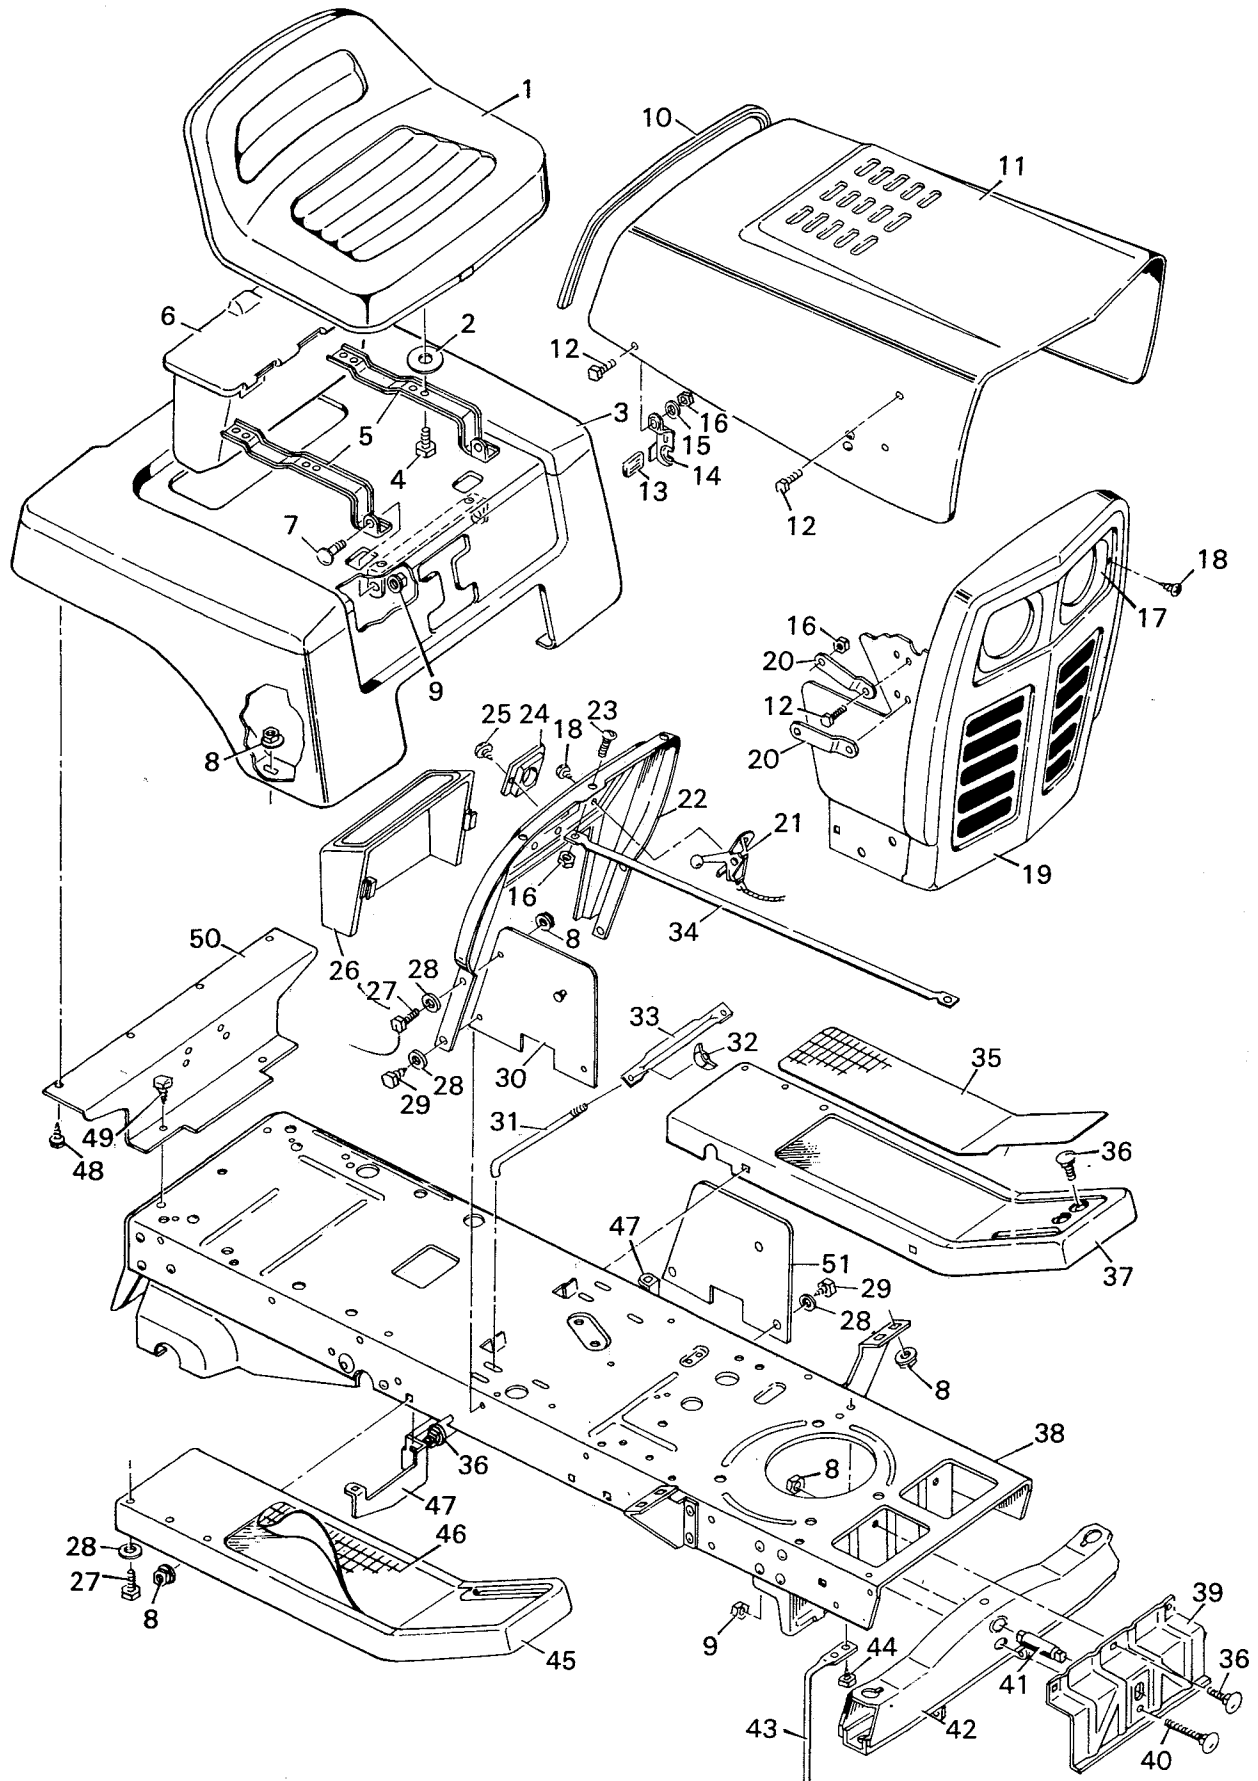

**MODEL 8-3697
BODY SECTION**

MODEL 8-3697

KEY NO.	PART NO.	DESCRIPTION	KEY NO.	PART NO.	DESCRIPTION
1	21970	Seat	27	1X45Z	Bolt 5/16-18X5/8"
2	20094Z	Washer	28	17X47Z	Washer I.D. 11/32"
3	23338	Rear Shroud Assembly	29	26X197	Screw
4	1X84Z	Bolt 5/16"-18X1	30	23292	Side Plate - R.H.
5	23110Z	Seat Hinge	31	21762Z	Battery Clamp Rod
6	21404	Tool Box	32	14X79	Wing Nut
7	20662Z	Shoulder Screw	33	21761Z	Battery Clamp
8	15X79Z	Hex Locknut 5/16"-18	34	21784	Grill Brace
9	15X84Z	Flange Locknut 3/8"-16	35	21569	Rubber Mat - L.H.
10	21765	Edge Trim	36	2X53	Carriage Bolt 5/16-18X5/8
11	23305	Hood Assembly	37	21933	Running Board L.H.
12	4X24	Screw 1/4"-20X1/2"	38	403034	Frame Assembly
13	21434	Grip	39	21534	Front Axle Hanger
14	403040	Hood Latch - R.H.	40	2X60	Carriage Bolt 3/8"-16X3
----	403041	Hood Latch - L.H.	41	21469	Pivot Pin
15	17X17Z	Washer I.D. 13/64"	42	21441	Front Axle Assembly
16	15X81	Hex Nut #10-24	43	23146Z	Belt Guide
17	23302C	Grill Insert	44	26X49	Screw
18	26X159	Screw #8X3/8"	45	21932	Running Board - R.H.
19	23307	Grill Assembly	46	21568	Rubber Mat - R.H.
20	23046	Pivot Bar	47	21536	Running Board Support R.H.
21	23332PA	Remote Control	----	21537	Running Board Support L.H.
22	23294	Control Panel	48	26X185	Screw
23	4X21	Screw#10-24X5/8"	49	26X174	Screw
24	21707	Steering Post Bearing	50	21411	Rear Shroud Support
25	26X186	Screw	51	23293	Side Plate - L.H.
26	23330	Battery Cover