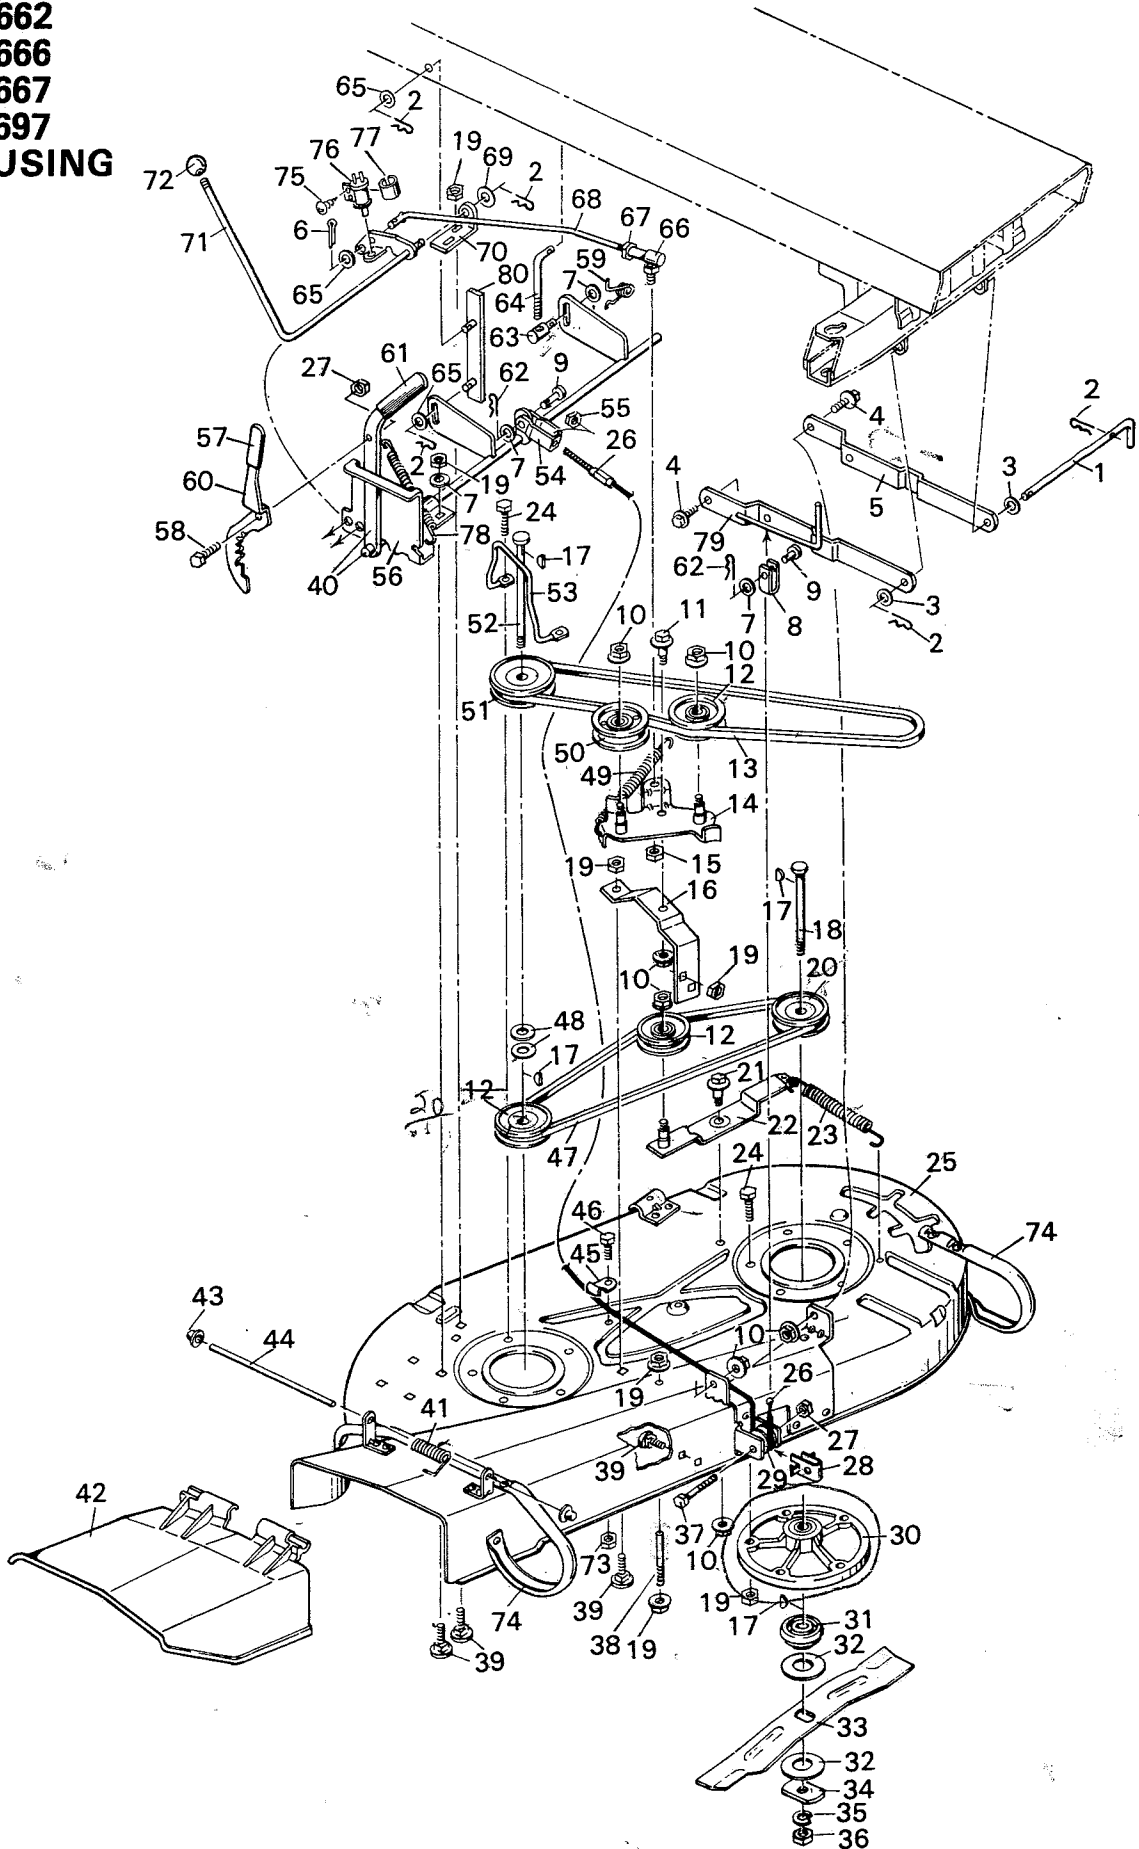

**MODEL 8-3643
MODEL 8-3662
MODEL 8-3666
MODEL 8-3667
MODEL 8-3697
BLADE HOUSING**

36" BLADE HOUSING

KEY NO.	PART NO.	DESCRIPTION	KEY NO.	PART NO.	DESCRIPTION
1	21912Z	Pull Pin	41	21189	Torsion Spring
2	20692	Cotter Hair Pin	42	21154	Chute Deflector
3	17X57Z	Washer	43	28X23	Push-On-Cap
4	20661Z	Shoulder Bolt	44	21198Z	Deflector-Rod
5	21911	Support Arm L.H.	45	21953Z	Cable Guide
6	30X20	Cotter Pins	46	1X38	Bolt 1/4"-20X5/8"
7	17X47Z	Washer	47	20557	Cross Drive Belt 1/2"X46"
8	21914Z	Clevis	48	17X87Z	Washers
9	29X93	Clevis Pin	49	23126	Idler Spring
10	15X84Z	Flange Locknut 3/8"-16	50	21409	Idler Pulley
11	21426	Shoulder Bolt 3/8"-16X7/8"	51	21096	Jackshaft Pulley
12	~~20613~~	Idler Pulley → 21022 20013	52	21024	Jackshaft - Long
13	21649	Blade Drive Belt 1/2"X55" 37X12	53	21504Z	Belt Guide
14	21503	Blade Drive Idler Ass'y.	54	21915Z	Adjusting Clevis
15	15X77	Locknut 3/8"-24	55	15X2	Hex Nut 5/16"-18
16	21496	Idler Support Bracket	56	21500	Lifter Bracket
17	20062	Woodruff Key #6	57	20476	Lifter Latch Grip
18	20616	Jackshaft - Short	58	6X46	Shoulder Screw
19	15X88Z	Flange Locknut 5/16"-18	59	23139Z	Torsion Spring
20	21022	Jackshaft Pulley	60	21591Z	Lifter Latch
21	20662Z	Shoulder Bolt	61	21249	Lifter Grip
22	21139Z	Twin Blade Idler Bracket Ass'y.	62	20101	Cotter Hair Pin
23	20682	Cross Drive Idler Spring	63	21920	Adjusting Nut
24	1X84Z	Bolt 5/16"-18X1"	64	23704Z	Adjusting Rod
25	21907	Blade Housing	65	17X53Z	Washer
26	21913	Lifter Cable	66	21031	Ball Joint
27	15X67	Hex Nut 1/4"-20	67	15X61Z	Hex Nut 3/8"-24
28	21917Z	Cable Guide	68	21517	Link Rod
29	21916	Nylon Pulley	69	17X67Z	Washer
30	20551	Jackshaft Housing Assembly	70	20934	Scissors Bracket R.H.
31	20617	Blade Adapter	71	21515C	Blade Drive Lever Ass'y.
32	21673Z	Washer	72	20739	Lever Knob
33	20930	Blade	73	15X66	Hex Nut 1/4"-20
34	20663Z	Blade Washer	74	404015	Skid Set
35	18X27	Lockwasher	75	26X159	Screw #8X3/8"
36	15X72	Hex Nut 1/2"-20	76	21549	Safety Switch
37	1X90	Bolt 1/4"-20X1-3/4"	77	21670	Safety Switch Protector
38	23169	Belt Guide	78	20682	Lifter Latch Spring
39	2X53	Carriage Bolt	79	23256	Support Arm Assembly R. H.
40	21906	Lifter Assembly	80	23705Z	Hanger Bracket Assembly
				404036	Complete Blade Housing Assy.

↓
403131