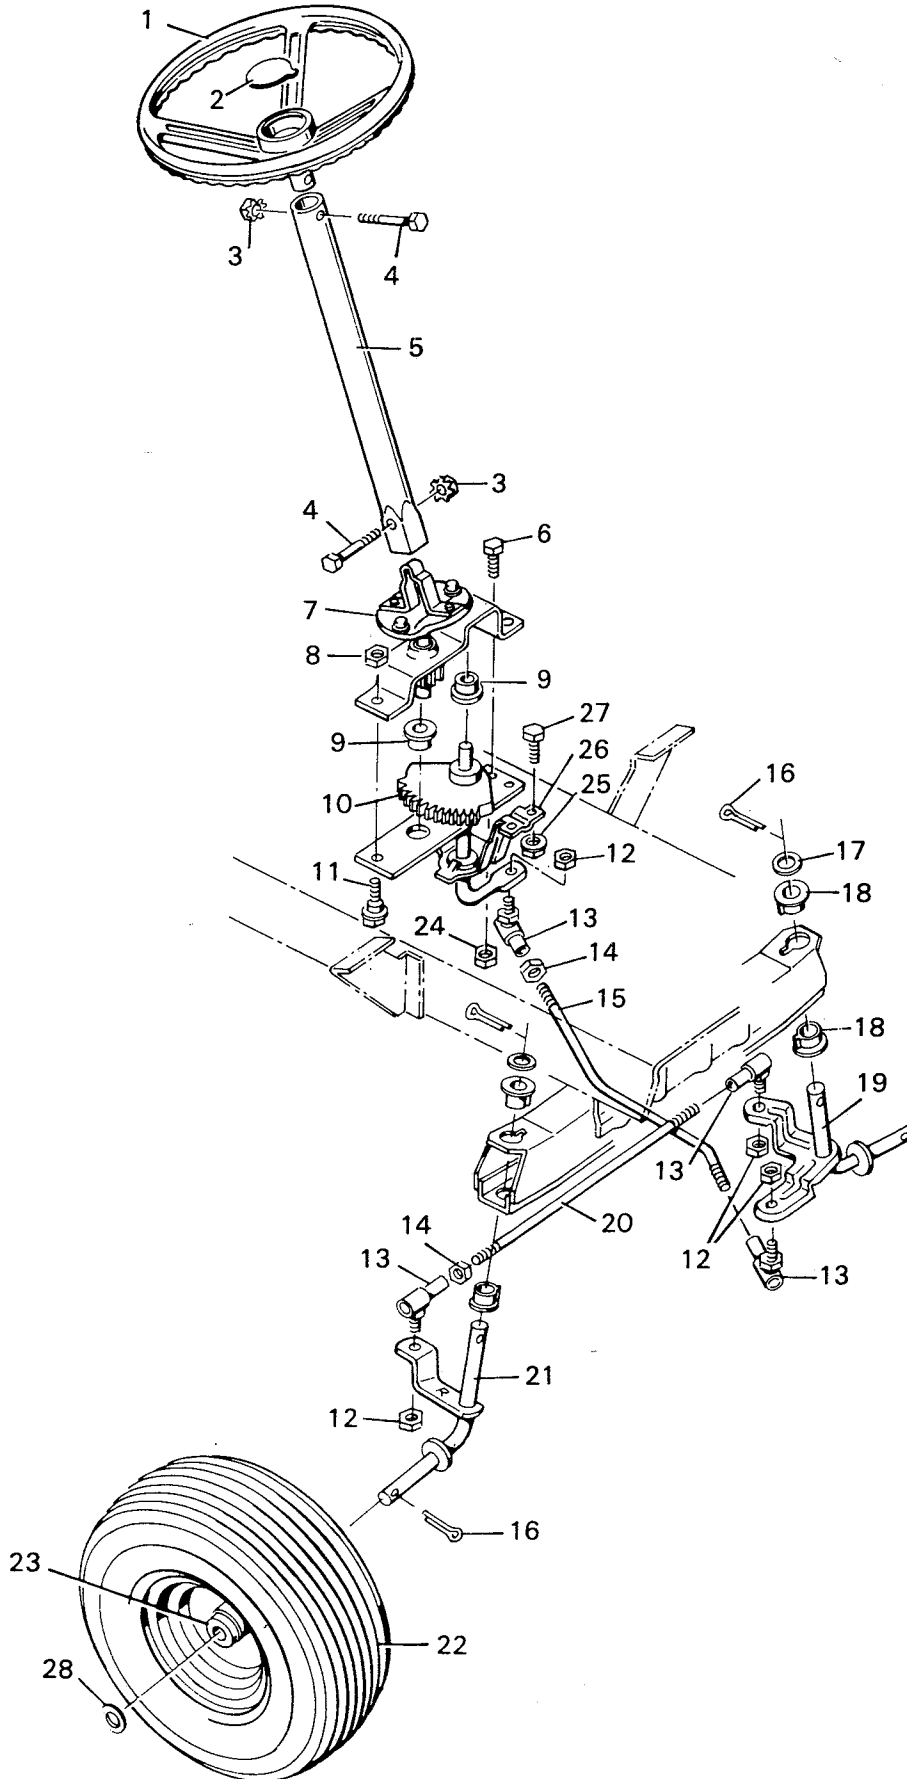

**MODEL 8-3697  
STEERING SECTION**

**MODEL 8-3697**

KEY NO.	PART NO.	DESCRIPTION
1	21688	Steering Wheel
2	21303	Steering Wheel Cap
3	15X76	Keps Nut 5/16"-18
4	1X75	Bolt 5/16"-18X1¼"
5	21486C	Steering Post
6	1X45Z	Screw 5/16"-18X7/8"
7	21493	Steering Gear & Coupling Ass'y.
8	15X84Z	Locknut ¾"-16
9	20587	Bearing
10	21692	Steering Arm Gear & Brkt. Ass'y.
11	21426	Shoulder Bolt
12	15X87Z	Locknut ¾"-24
13	21031	Ball Joint
14	15X61Z	Hex Nut ¾"-24
15	21482	Drag Link Rod
16	30X49	Cotter Pin 1¼"
17	17X83Z	Washer
18	21401	Spindle Bearings
19	21476	Spindle Ass'y. L.H.
20	21475	Tie Rod Ass'y.
21	21479	Spindle Ass'y. R.H.
22	21527	Front Wheel & Tire
	403000	Rim Only
	403001	Tire Only
	400162	Valve Stem & Cap
23	403010	Front Wheel Bearing
24	15X43Z	Locknut 5/16"-18
25	15X79	Flange Nuts 5/16-18
26	21693	Steering Bracket
27	1X45Z	Bolt 5/16-18X5/8"
28	17X115	Washer
	21662	Hub Cap
	23273	Parts Bag Assy.