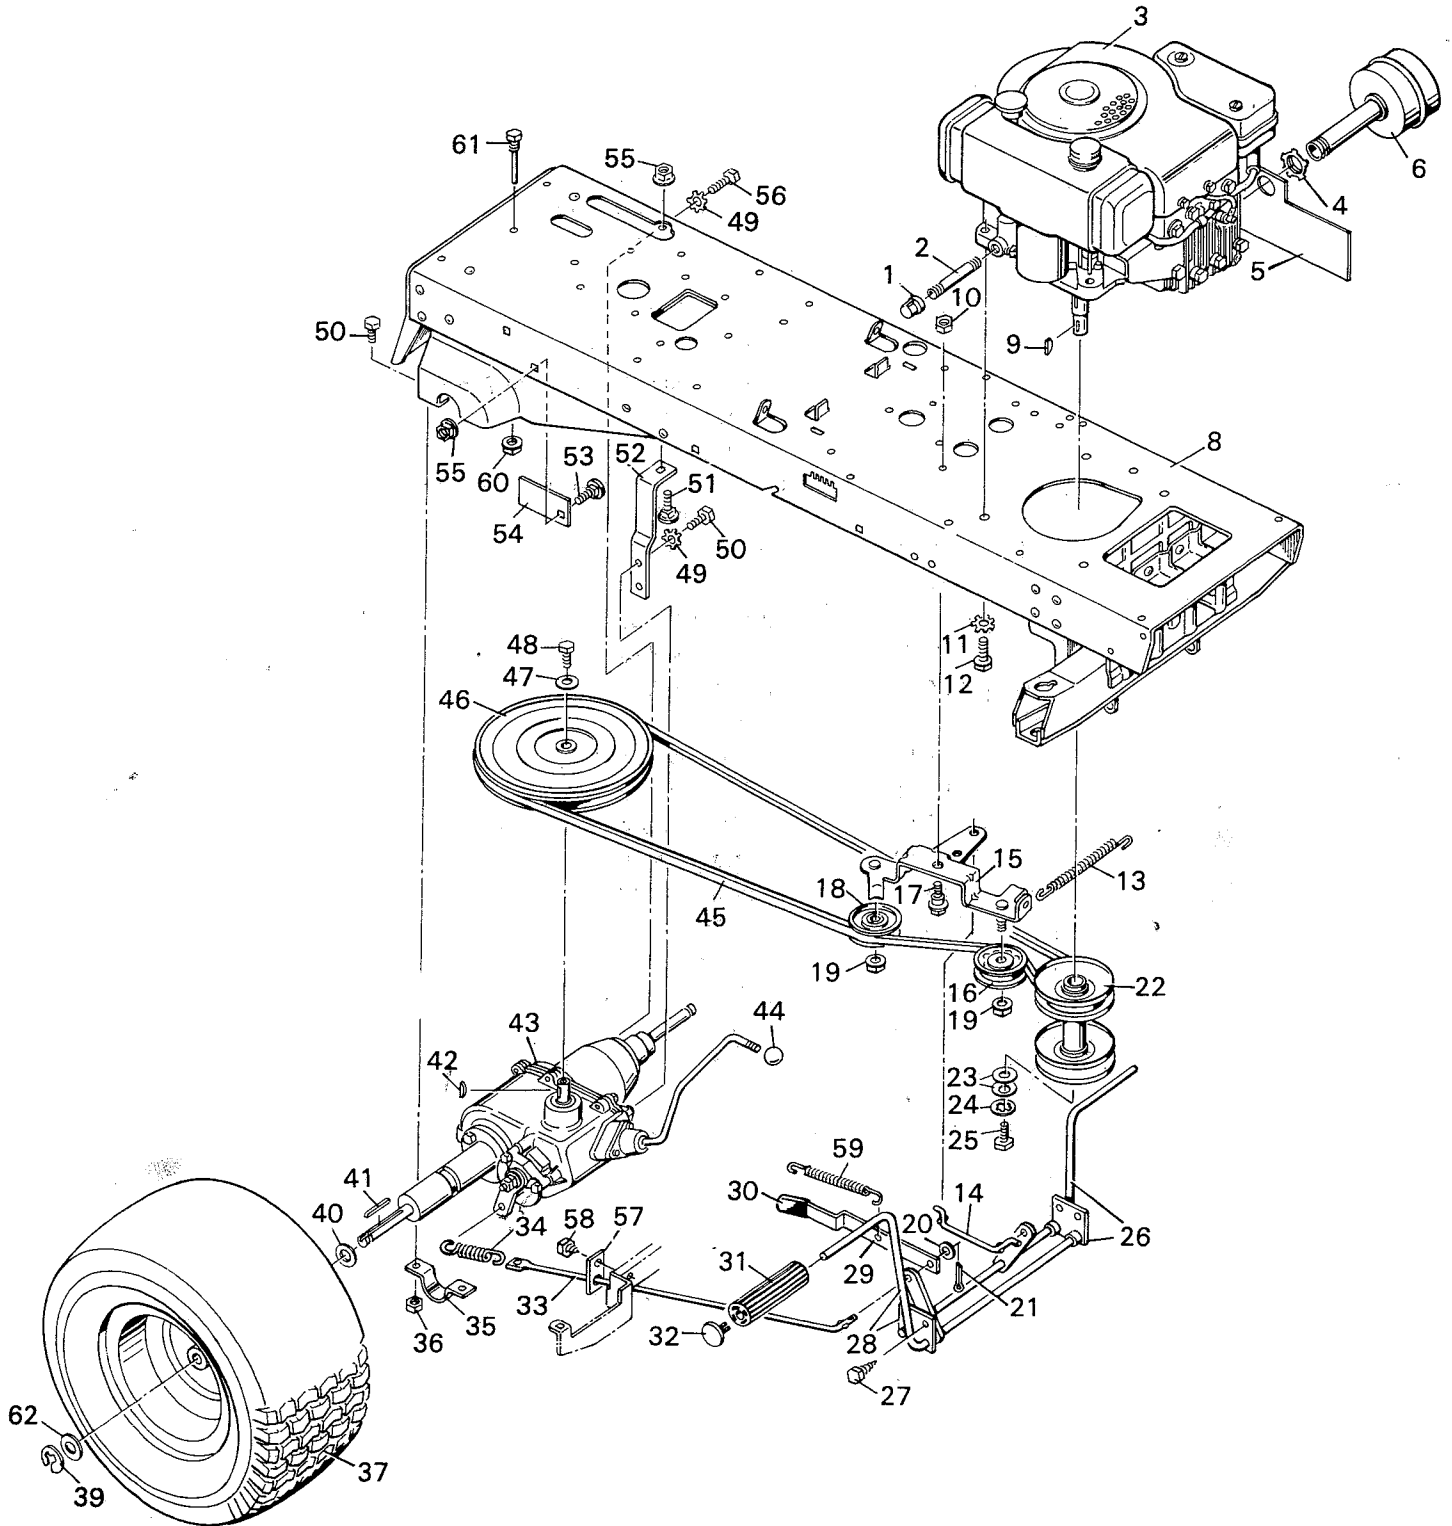

MODEL 8-3667
MODEL 8-3666
DRIVE SECTION

MODEL 8-3667
MODEL 8-3666

PARTS LIST

KEY NO.	PART NO.	DESCRIPTION	KEY NO.	PART NO.	DESCRIPTION
1	21651	Cap	35	21473	Transaxle Clamp
2	21749	Oil Drain Extension	36	15X43Z	Lock Nut 5/16"-18
3	----	Engine	37	21526	Wheel & Tire 18X9.50-8
4	21616	Lock Nut		403004	Wheel Only
5	21664Z	Heat Shield (8-3667)		403005	Tire 18X9.50-8
6	23343	Muffler (8-3667)		400162	Valve Stem & Cap
6A	----	Muffler (8-3666)†	39	11X3	E-Ring
8	403037	Frame Ass'y.	40	21521	Washer
9	20062	Woodruff Key #6	41	21553	Square Key
10	15X84Z	Lock Nut 3/8"-16	42	21539	Woodruff Key
11	19X8	Lock Washer	43	----	Transaxle ~~646?~~ 668A
12	20103	Engine Bolt 3/8"-16X1"	44	20844	Knob
13	20684	Drive Idler Spring	45	21615	Drive Belt 1/2"X95" 794283
14	21681	Clutch Link Rod	46	21447	Input Pulley
15	21428	Idler Bracket & Stud Ass'y.	47	18X30	Lockwasher
16	21409	Idler Pulley	48	1X38	Bolt 1/4"-20X5/8"
17	21426	Shoulder Bolt 3/8"-16X7/8"	49	18X15	Lock Washer
18	20613	Idler Pulley	50	1X84Z	Bolt 5/16"-18X1"
19	15X84Z	Flange Lock Nut 3/8-16	51	2X57	Carriage Bolt 3/8"-16X7/8"
20	17X47Z	Washer	52	21440Z	Transaxle Support Bracket
21	30X20	Cotter Pin 3/4"	53	2X56	Carriage Bolt 3/8"-16X3/4"
22	21415Z	Stack Pulley	54	21683	Belt Guide
23	10851Z	Washer	55	15X68Z	Lock Nut 3/8"-16
24	19X39	Shakeproof Washer	56	1X84Z	Bolt 5/16"-18X1"
25	1X20	Bolt 3/8"-24X1"	57	21678Z	Brake Rod Support
26	21951	Clutch Lever Ass'y.	58	26X185	Screw #10X1/2" Type AB
27	26X174	Screw	59	20682	Spring
28	21948	Brake Lever Ass'y.	60	15X79Z	Lock Nut
29	21484Z	Parking Brake Arm	61	20619	Belt Guide
30	21434	Grip	62	17X115	Washer
31	21544	Pedal	63	21662	Hub Cap
32	21535	Cap			
33	21472Z	Brake Rod			
34	21675	Spring			

†Note: Available through engine manufacturer only.