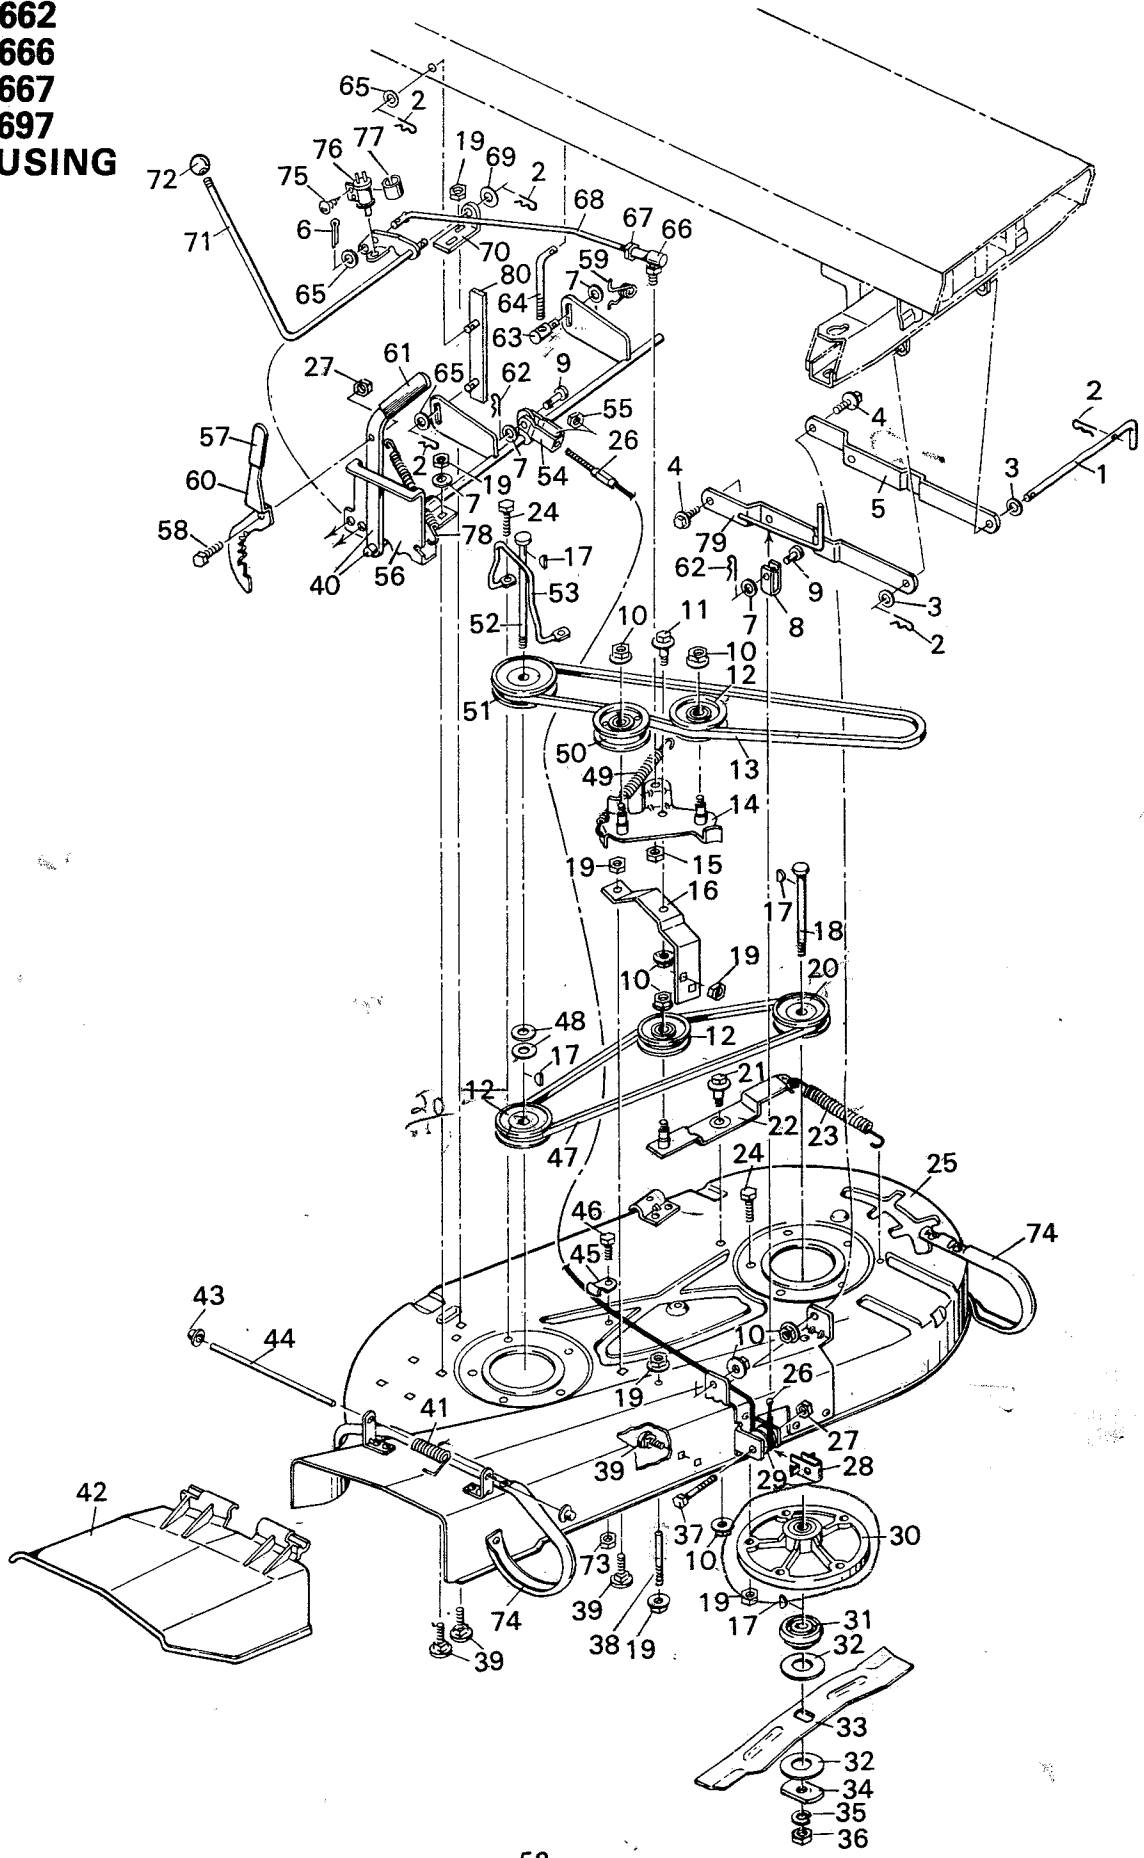

**MODEL 8-3643
MODEL 8-3662
MODEL 8-3666
MODEL 8-3667
MODEL 8-3697
BLADE HOUSING**

36" BLADE HOUSING

KEY NO.	PART NO.	DESCRIPTION	KEY NO.	PART NO.	DESCRIPTION
1	21912Z	Pull Pin	41	21189	Torsion Spring
2	20692	Cotter Hair Pin	42	21154	Chute Deflector
3	17X57Z	Washer	43	28X23	Push-On-Cap
4	20661Z	Shoulder Bolt	44	21198Z	Deflector Rod
5	21911	Support Arm L.H.	45	21953Z	Cable Guide
6	30X20	Cotter Pins	46	1X38	Bolt 1/4"-20X5/8"
7	17X47Z	Washer	47	20557	Cross Drive Belt 1/2"X46"
8	21914Z	Clevis	48	17X87Z	Washers
9	29X93	Clevis Pin	49	23126	Idler Spring
10	15X84Z	Flange Locknut 3/8"-16	50	21409	Idler Pulley
11	21426	Shoulder Bolt 3/8"-16X7/8"	51	21096	Jackshaft Pulley
12	~~20613~~	Idler Pulley → 21022 20013	52	21024	Jackshaft - Long
13	21649	Blade Drive Belt 1/2"X55" 37x12	53	21504Z	Belt Guide
14	21503	Blade Drive Idler Ass'y.	54	21915Z	Adjusting Clevis
15	15X77	Locknut 3/8"-24	55	15X2	Hex Nut 5/16"-18
16	21496	Idler Support Bracket	56	21500	Lifter Bracket
17	20062	Woodruff Key #6	57	20476	Lifter Latch Grip
18	20616	Jackshaft - Short	58	6X46	Shoulder Screw
19	15X88Z	Flange Locknut 5/16"-18	59	23139Z	Torsion Spring
20	21022	Jackshaft Pulley	60	21591Z	Lifter Latch
21	20662Z	Shoulder Bolt	61	21249	Lifter Grip
22	21139Z	Twin Blade Idler Bracket Ass'y.	62	20101	Cotter Hair Pin
23	20682	Cross Drive Idler Spring	63	21920	Adjusting Nut
24	1X84Z	Bolt 5/16"-18X1"	64	23704Z	Adjusting Rod
25	21907	Blade Housing	65	17X53Z	Washer
26	21913	Lifter Cable	66	21031	Ball Joint
27	15X67	Hex Nut 1/4"-20	67	15X61Z	Hex Nut 3/8"-24
28	21917Z	Cable Guide	68	21517	Link Rod
29	21916	Nylon Pulley	69	17X67Z	Washer
30	20551	Jackshaft Housing Assembly	70	20934	Scissors Bracket R.H.
31	20617	Blade Adapter	71	21515C	Blade Drive Lever Ass'y.
32	21673Z	Washer	72	20739	Lever Knob
33	20930	Blade	73	15X66	Hex Nut 1/4"-20
34	20663Z	Blade Washer	74	404015	Skid Set
35	18X27	Lockwasher	75	26X159	Screw #8X3/8"
36	15X72	Hex Nut 1/2"-20	76	21549	Safety Switch
37	1X90	Bolt 1/4"-20X1-3/4"	77	21670	Safety Switch Protector
38	23169	Belt Guide	78	20682	Lifter Latch Spring
39	2X53	Carriage Bolt	79	23256	Support Arm Assembly R. H.
40	21906	Lifter Assembly	80	23705Z	Hanger Bracket Assembly
				404036	Complete Blade Housing Assy.

↓
403131