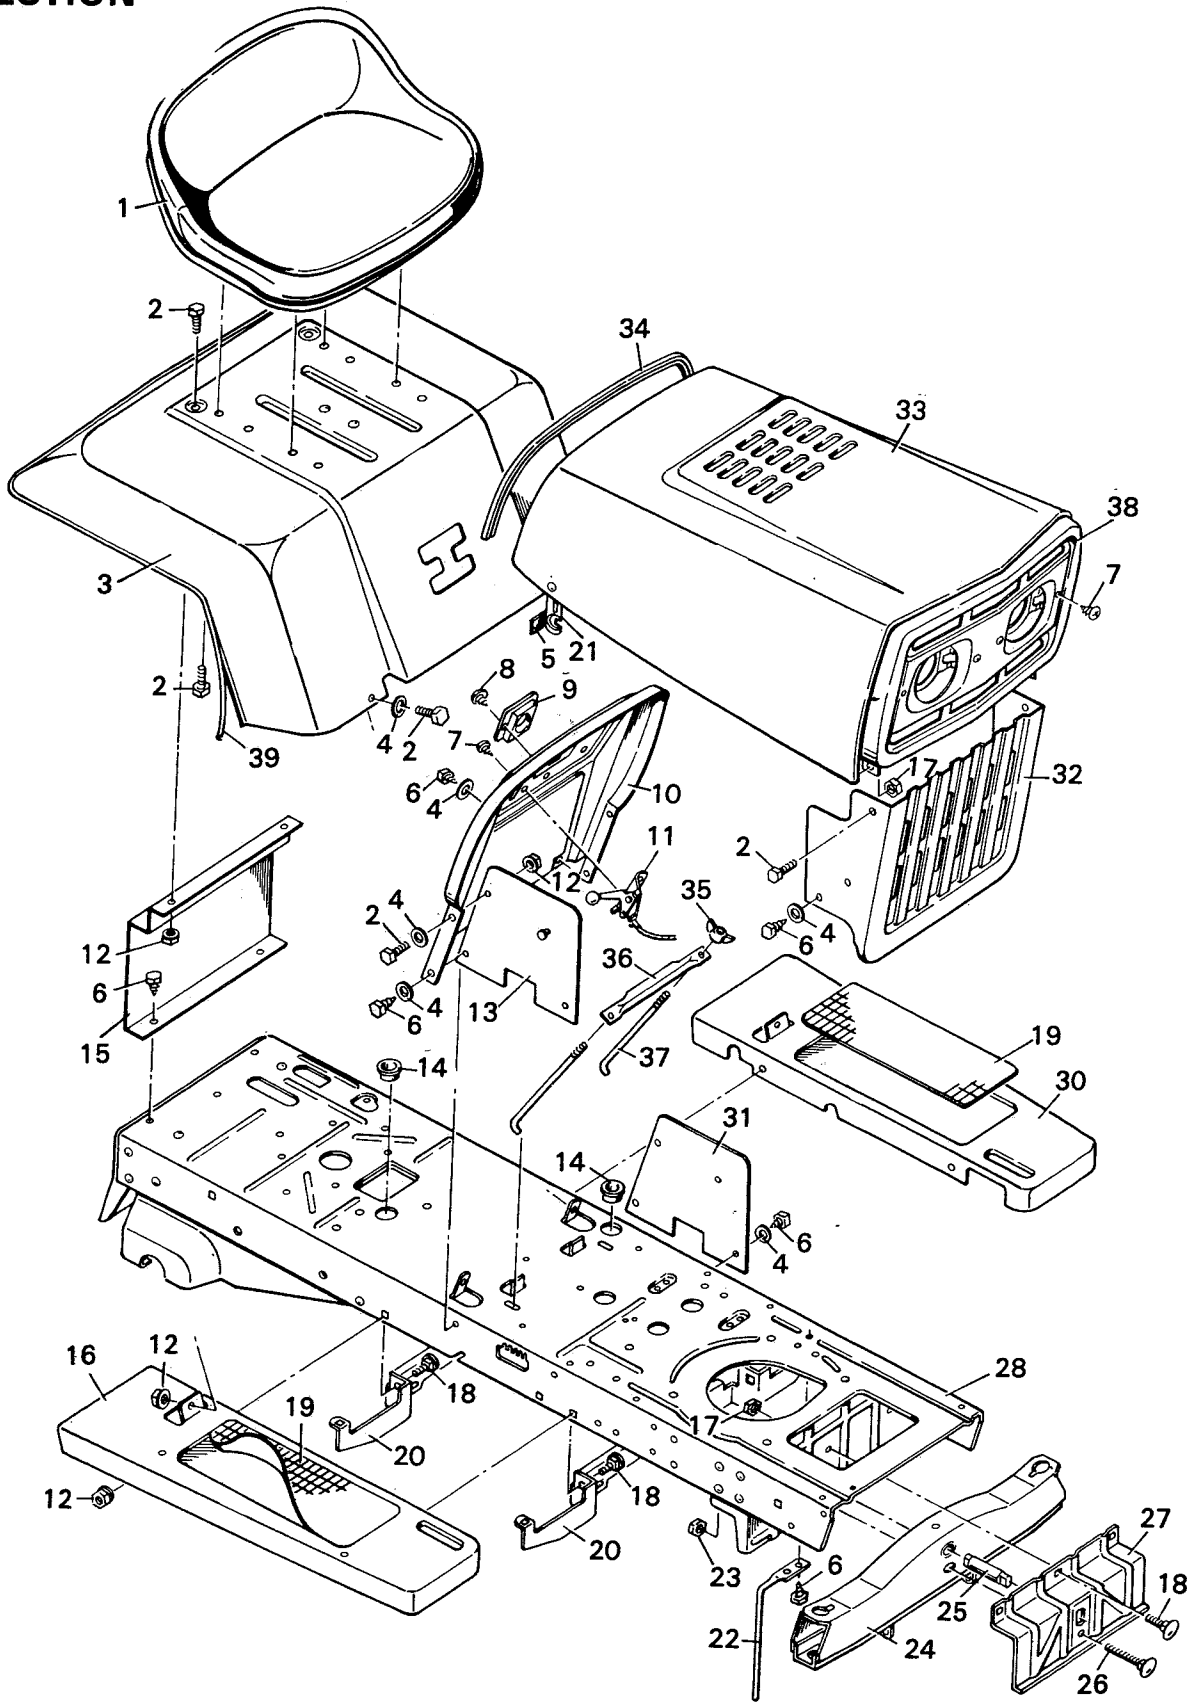

**MODEL 8-3666
MODEL 8-3667
BODY SECTION**

MODEL 8-3666
MODEL 8-3667

KEY NO.	PART NO.	DESCRIPTION
1	21970	Seat
2	1X45Z	Bolt 5/16"-18X5/8"
3	23325	Rear Shroud
4	17X47Z	Washer
5	21434	Grip
6	26X197	Screw 5/16X5/8 Type B
7	26X159	Screw #8X3/8" Type A
8	26X186	Screw #10X1/2" Type AB
9	21707	Steering Post Bearing
10	23299	Control Panel
11	23332PA	Remote Control
12	15X79	Flange Nut 5/16"-18
13	21792	Side Plate R.H.
14	21268	Grommet
15	21714	Rear Shroud Support
16	21934	Running Board R.H.
17	15X43	Lock Nut 5/16"-18
18	2X53	Carriage Bolt 5/16"-18X5/8"
19	21710	Rubber Mat
20	21547	Running Board Support
21	403040	Hood Latch R.H.
---	403041	Hood Latch L.H.
22	23146Z	Belt Guide
23	15X84Z	Lock Nut 3/8"-16
24	21441	Front Axle Ass'y.
25	21469	Pivot Pin
26	2X60	Carriage Bolt 3/8"-16X3"
27	21534	Front Axle Hanger
28	403037	Frame Ass'y.
30	21935	Running Board L.H.
31	21793	Side Plate L.H.
32	21713	Lower Grill
33	21794	Hood Ass'y.
34	21765	Edge Trim
35	14X79	Wing Nut
36	21761Z	Battery Clamp
37	21762Z	Battery Clamp Rod
38	400201	Upper Grill w/Light
39	21789	Edge Trim