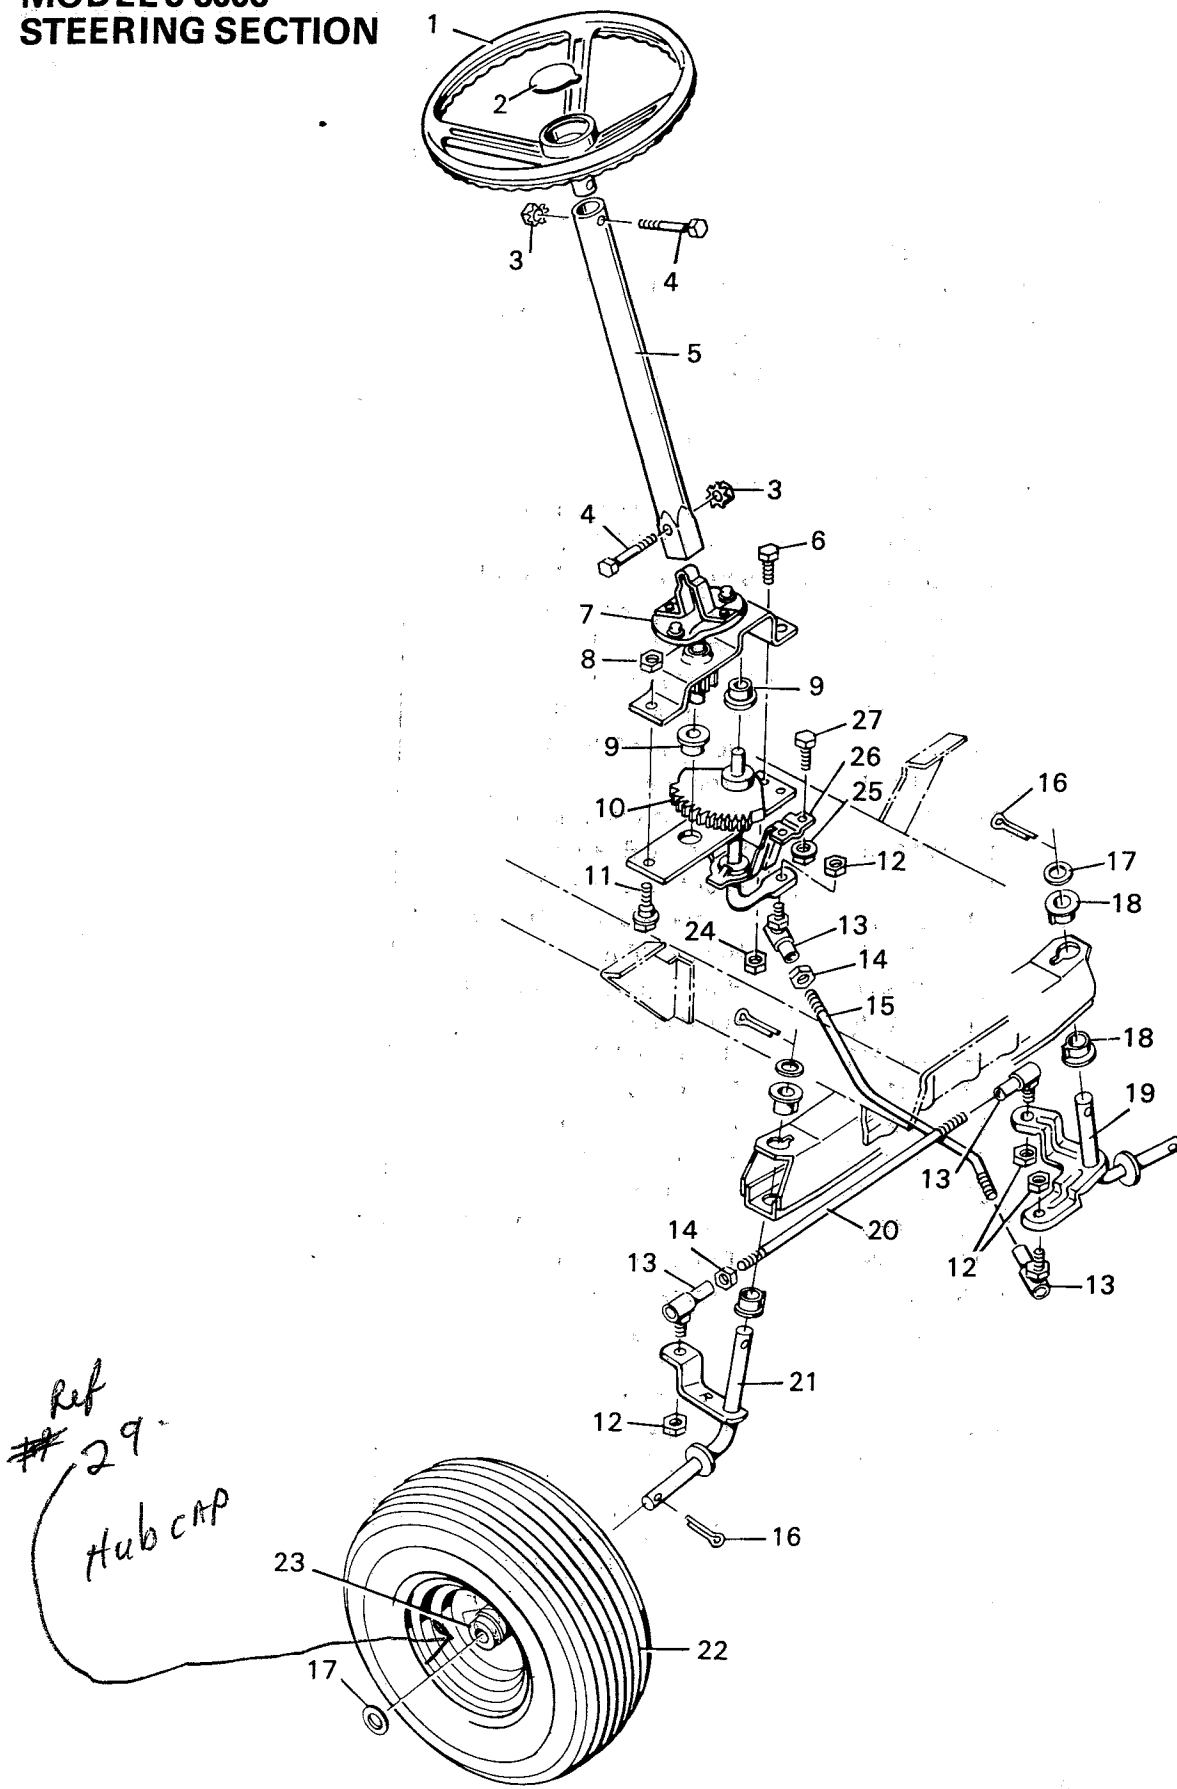

**MODEL 8-3667
MODEL 8-3666
STEERING SECTION**

MODEL 8-3667
MODEL 8-3666

KEY NO.	PART NO.	DESCRIPTION
1	21688	Steering Wheel
2	21303	Steering Wheel Cap
3	15X76	Keps Nut 5/16"-18
4	1X75	Bolt 5/16"-18X1 ³ / ₄ "
5	21486C	Steering Post
6	1X45Z	Screw 5/16"-18X ⁷ / ₈ "
7	21493	Steering Gear & Coupling Ass'y.
8	15X84	Locknut ³ / ₈ "-16
9	20587	Bearing
10	21692	Steering Arm Gear & Brkt. Ass'y.
11	21426	Shoulder Bolt
12	15X77	Locknut ³ / ₈ "-24
13	21031	Ball Joint
14	15X61Z	Hex Nut ³ / ₈ "-24
15	21482	Drag Link Rod
16	30X49	Cotter Pin 1 ¹ / ₄ "
17	17X115	Washer
18	21401	Spindle Bearings
19	21476	Spindle Ass'y. L.H.
20	21475	Tie Rod Ass'y.
21	21479	Spindle Ass'y. R.H.
22	21527	Front Wheel & Tire
	403000	Rim Only
	403001	Tire Only
	400162	Valve Stem & Cap
23	403010	Front Wheel Bearing
24	15X43Z	Locknut 5/16"-18
25	15X79	Flange Nuts 5/16-18
26	21693	Steering Bracket
27	1X45Z	Bolt 5/16-18X ⁵ / ₈ "
29	21662	Hub Cap
	21747	Parts Bag Assy.