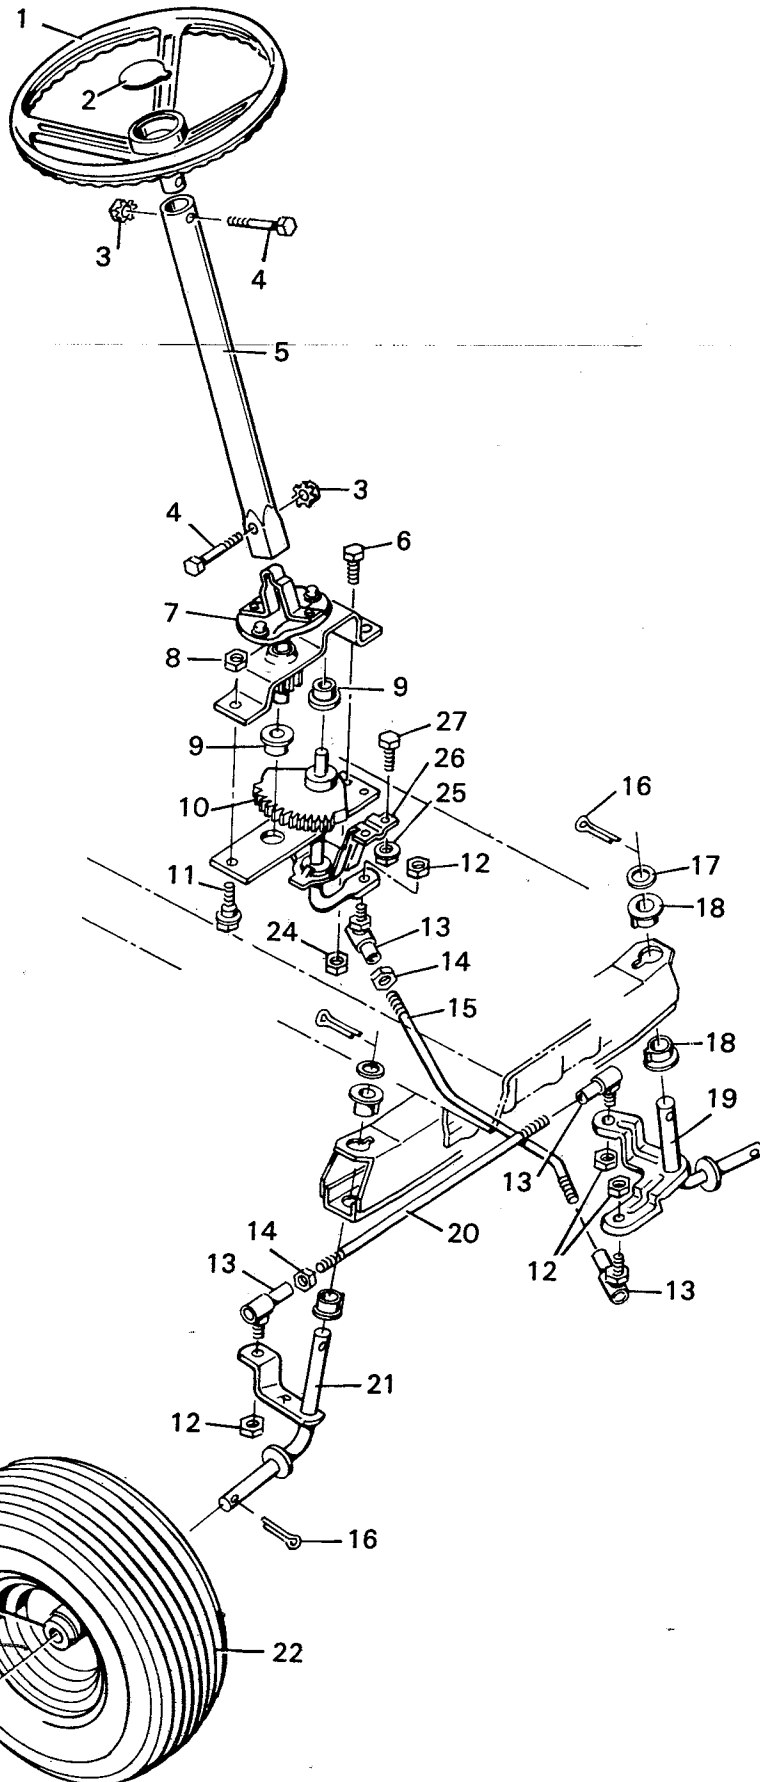

**MODEL 8-3662
BODY SECTION**

MODEL 8-3662

1991 8-3662
A 9-1-1991

KEY NO.	PART NO.	DESCRIPTION
1	21970	Seat
2	1X45Z	Bolt 5/16"-18X5/8"
3	23325	Rear Shroud
4	17X47Z	Washer
5	21434	Grip
6	26X197	Screw 5/16X5/8 Type B
7	26X159	Screw #8X3/8" Type A
8	26X186	Screw #10X1/2" Type AB
9	21707	Steering Post Bearing
10	23299	Control Panel
11	23332PA	Remote Control
12	15X79	Flange Nut 5/16"-18
13	21792	Side Plate R.H.
14	21268	Grommet
15	21714	Rear Shroud Support
16	21934	Running Board R.H.
17	15X79	Flange Nut 5/16"-18
18	2X53	Carriage Bolt 5/16"-18X5/8"
19	21710	Rubber Mat
20	21547	Running Board Support
21	403040	Hood Latch R.H.
---	403041	Hood Latch L.H.
22	23146Z	Belt Guide
23	15X84Z	Lock Nut 3/8"-16
24	21441	Front Axle Ass'y.
25	21469	Pivot Pin
26	2X60	Carriage Bolt 3/8"-16X3"
27	21534	Front Axle Hanger
28	403026	Frame Ass'y.
30	21935	Running Board L.H.
31	21793	Side Plate L.H.
32	21713	Lower Grill
33	21794	Hood Ass'y.
34	21765	Edge Trim
35	14X79	Wing Nut
36	21761Z	Battery Clamp
37	21762Z	Battery Clamp Rod
38	400201	Upper Grill w/Light
39	21789	Edge Trim

MODEL 8-3662 STEERING SECTION

*HUB
CAP 29
21662*

MODEL 8-3662

KEY NO.	PART NO.	DESCRIPTION
1	21688	Steering Wheel
2	21303	Steering Wheel Cap
3	15X76	Keps Nut 5/16"-18
4	1X75	Bolt 5/16"-18X1 3/4"
5	21486C	Steering Post
6	1X45Z	Screw 5/16"-18X 7/8"
7	21493	Steering Gear & Coupling Ass'y.
8	15X84Z	Locknut 3/8"-16
9	20587	Bearing
10	21692	Steering Arm Gear & Brkt. Ass'y.
11	21426	Shoulder Bolt
12	15X77	Locknut 3/8"-24
13	21031	Ball Joint
14	15X61Z	Hex Nut 3/8"-24
15	21482	Drag Link Rod
16	30X49	Cotter Pin 1 1/4"
17	17X83Z	Washer
18	21401	Spindle Bearings
19	21476	Spindle Ass'y. L.H.
20	21475	Tie Rod Ass'y.
21	21479	Spindle Ass'y. R.H.
22	21527	Front Wheel & Tire
	403000	Rim Only
	403001	Tire Only
	400162	Valve Stem & Cap
23	403010	Front Wheel Bearing
24	15X43Z	Locknut 5/16"-18
25	15X79	Flange Nuts 5/16-18
26	21693	Steering Bracket
27	1X45Z	Bolt 5/16-18X 5/8"
28	17X115	Washer
29	21662	Hub Cap
	21747	Parts Bag Assy.