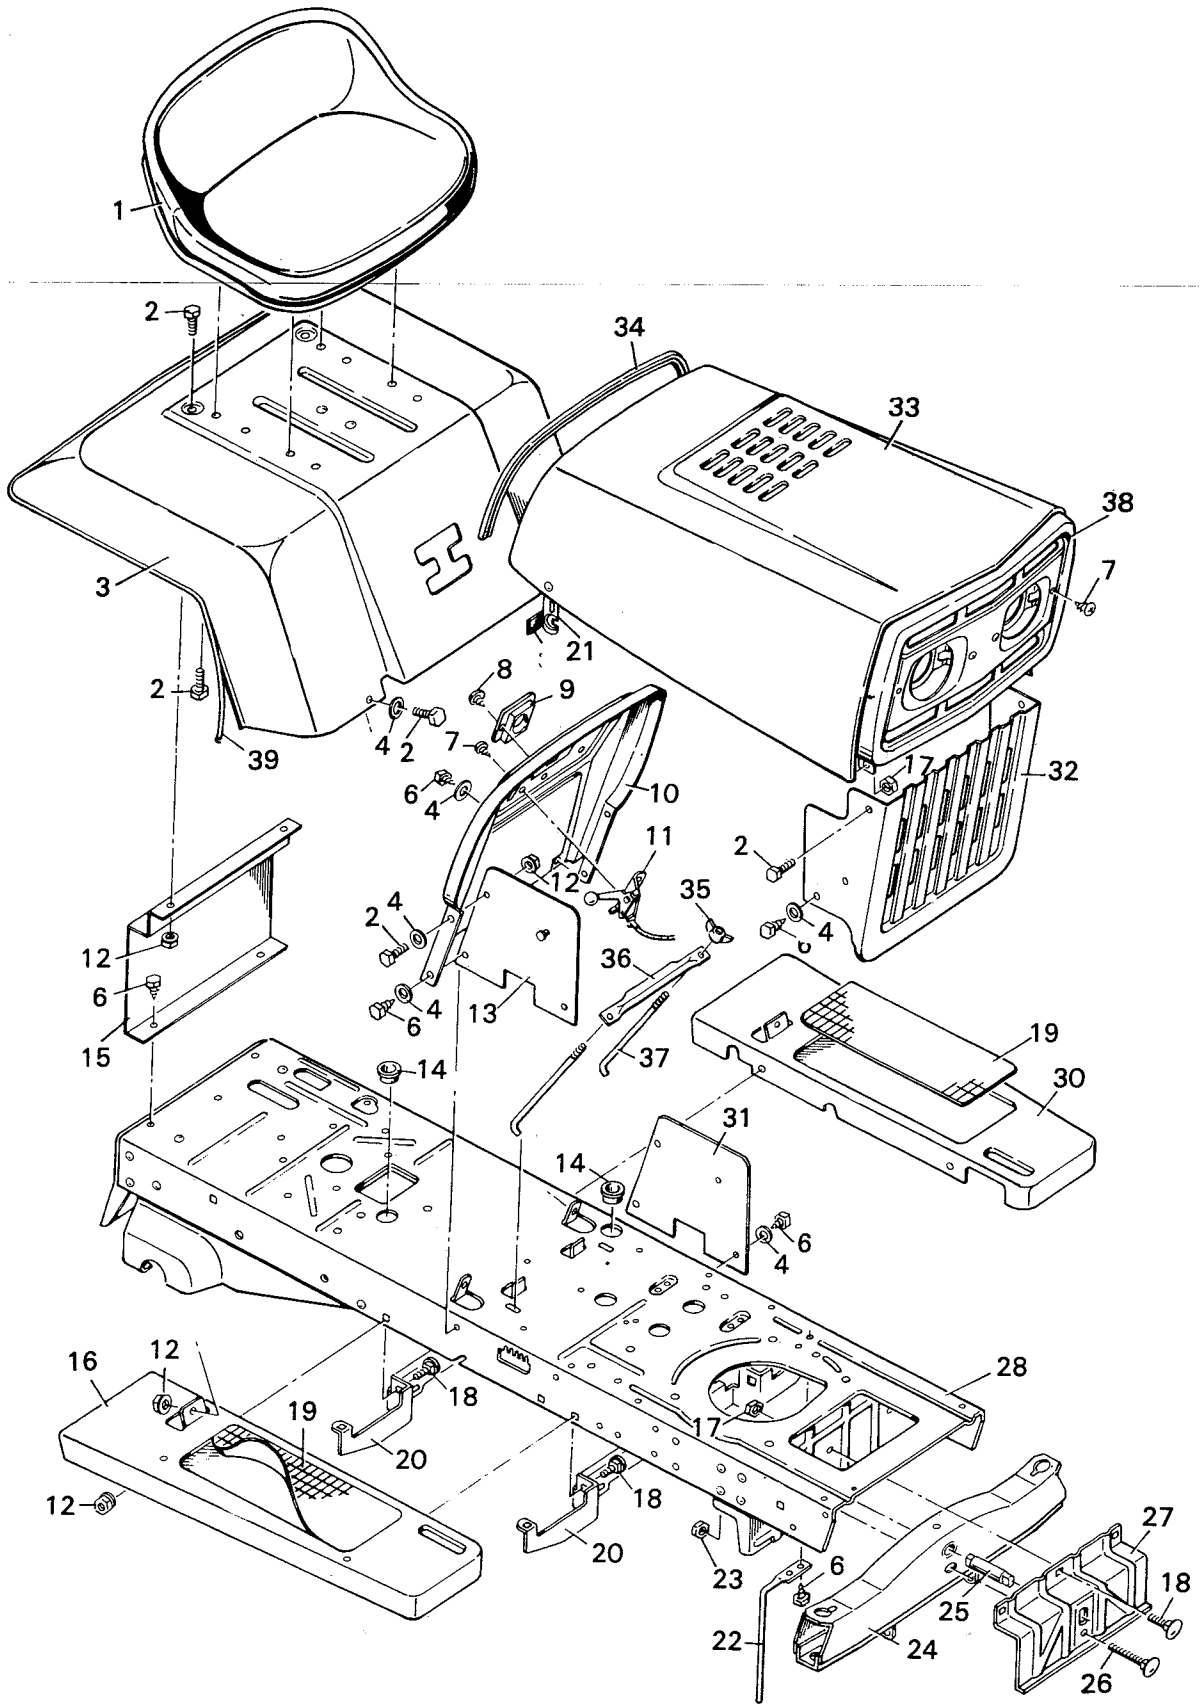

**MODEL 8-3662
BODY SECTION**

MODEL 8-3662

1991 8-3662
A 9-1-1991

KEY NO.	PART NO.	DESCRIPTION
1	21970	Seat
2	1X45Z	Bolt 5/16"-18X5/8"
3	23325	Rear Shroud
4	17X47Z	Washer
5	21434	Grip
6	26X197	Screw 5/16X5/8 Type B
7	26X159	Screw #8X3/8" Type A
8	26X186	Screw #10X1/2" Type AB
9	21707	Steering Post Bearing
10	23299	Control Panel
11	23332PA	Remote Control
12	15X79	Flange Nut 5/16"-18
13	21792	Side Plate R.H.
14	21268	Grommet
15	21714	Rear Shroud Support
16	21934	Running Board R.H.
17	15X79	Flange Nut 5/16"-18
18	2X53	Carriage Bolt 5/16"-18X5/8"
19	21710	Rubber Mat
20	21547	Running Board Support
21	403040	Hood Latch R.H.
---	403041	Hood Latch L.H.
22	23146Z	Belt Guide
23	15X84Z	Lock Nut 3/8"-16
24	21441	Front Axle Ass'y.
25	21469	Pivot Pin
26	2X60	Carriage Bolt 3/8"-16X3"
27	21534	Front Axle Hanger
28	403026	Frame Ass'y.
30	21935	Running Board L.H.
31	21793	Side Plate L.H.
32	21713	Lower Grill
33	21794	Hood Ass'y.
34	21765	Edge Trim
35	14X79	Wing Nut
36	21761Z	Battery Clamp
37	21762Z	Battery Clamp Rod
38	400201	Upper Grill w/Light
39	21789	Edge Trim

MODEL 8-3662 STEERING SECTION

*HUB
CAP 29
21662*

MODEL 8-3662

KEY NO.	PART NO.	DESCRIPTION
1	21688	Steering Wheel
2	21303	Steering Wheel Cap
3	15X76	Keps Nut 5/16"-18
4	1X75	Bolt 5/16"-18X1 3/4"
5	21486C	Steering Post
6	1X45Z	Screw 5/16"-18X 7/8"
7	21493	Steering Gear & Coupling Ass'y.
8	15X84Z	Locknut 3/8"-16
9	20587	Bearing
10	21692	Steering Arm Gear & Brkt. Ass'y.
11	21426	Shoulder Bolt
12	15X77	Locknut 3/8"-24
13	21031	Ball Joint
14	15X61Z	Hex Nut 3/8"-24
15	21482	Drag Link Rod
16	30X49	Cotter Pin 1 1/4"
17	17X83Z	Washer
18	21401	Spindle Bearings
19	21476	Spindle Ass'y. L.H.
20	21475	Tie Rod Ass'y.
21	21479	Spindle Ass'y. R.H.
22	21527	Front Wheel & Tire
	403000	Rim Only
	403001	Tire Only
	400162	Valve Stem & Cap
23	403010	Front Wheel Bearing
24	15X43Z	Locknut 5/16"-18
25	15X79	Flange Nuts 5/16-18
26	21693	Steering Bracket
27	1X45Z	Bolt 5/16-18X 5/8"
28	17X115	Washer
29	21662	Hub Cap
	21747	Parts Bag Assy.