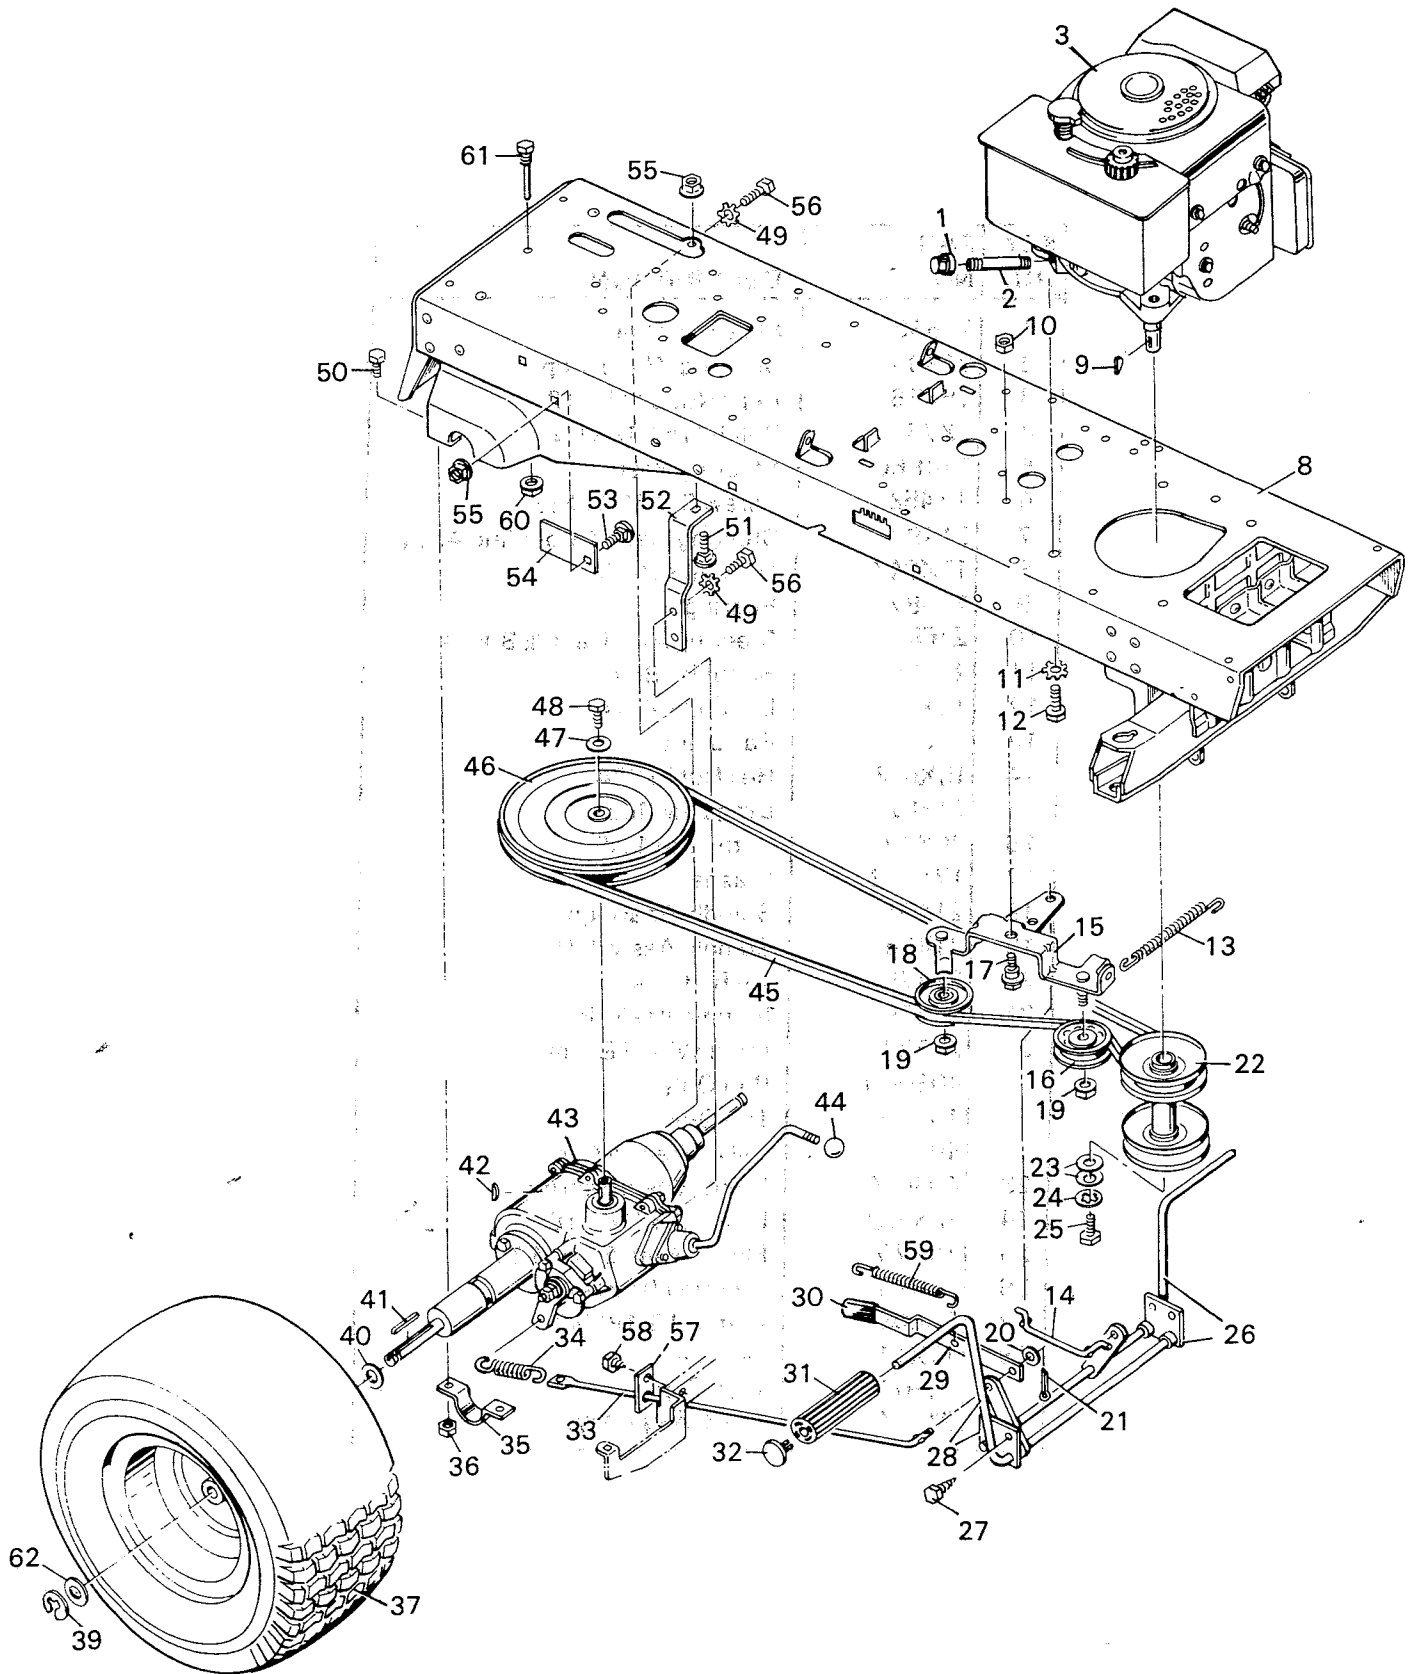

**MODEL 8-3662
DRIVE SECTION**

MODEL 8-3662

KEY NO.	PART NO.	DESCRIPTION	KEY NO.	PART NO.	DESCRIPTION
1	21651	Cap	35	21473	Transaxle Clamp
2	21749	Oil Drain Extension	36	15X88	Lock Nut 5/16"-18
3	----	Engine	37	21526	Wheel & Tire 18X9.50-8
8	403026	Frame Ass'y.		403004	Wheel Only
9	20062	Woodruff Key #6		403005	Tire 18X9.50-8
10	15X84Z	Lock Nut 3/8"-16		400162	Valve Stem & Cap
11	19X8	Lock Washer	39	11X3	E-Ring
12	20103	Engine Bolt 3/8"-16X1"	40	21521	Washer
13	23724	Drive Idler Spring	41	21553	Square Key
14	21681	Clutch Link Rod	42	21539	Woodruff Key
15	21428	Idler Bracket & Stud Ass'y.	43	----	Transaxle <i>66DA</i>
16	21409	Idler Pulley	44	20844	Knob
17	21426	Shoulder Bolt 3/8"-16X7/8"	45	21615	Drive Belt 1/2"X95"
18	20613	Idler Pulley	46	21447	Input Pulley
19	15X84Z	Flange Lock Nut 3/8-16	47	18X30	Lockwasher
20	17X47Z	Washer	48	1X38	Bolt 1/4"-20X5/8"
21	30X20	Cotter Pin 3/4"	49	18X15	Lock Washer
22	21415Z	Stack Pulley	50	1X91	Bolt 5/16"-18X3/4"
23	10851Z	Washer	51	2X57	Carriage Bolt 3/8"-16X7/8"
24	19X39	Shakeproof Washer	52	21440Z	Transaxle Support Bracket
25	1X20	Bolt 3/8"-24X1"	53	2X56	Carriage Bolt 3/8"-16X3/4"
26	21951	Clutch Lever Ass'y.	54	21683	Belt Guide
27	26X174	Screw	55	15X68	Lock Nut 3/8"-16
28	21948	Brake Lever Ass'y.	56	1X84Z	Bolt 5/16"-18X1"
29	21484Z	Parking Brake Arm	57	21678Z	Brake Rod Support
30	21434	Grip	58	26X185	Screw #10X1/2" Type AB
31	21544	Pedal	59	20682	Spring
32	21535	Cap	60	15X79	Lock Nut
33	21472Z	Brake Rod	61	20619	Belt Guide
34	21675	Spring	62	17X115	Washer
				21662	Hub Cap