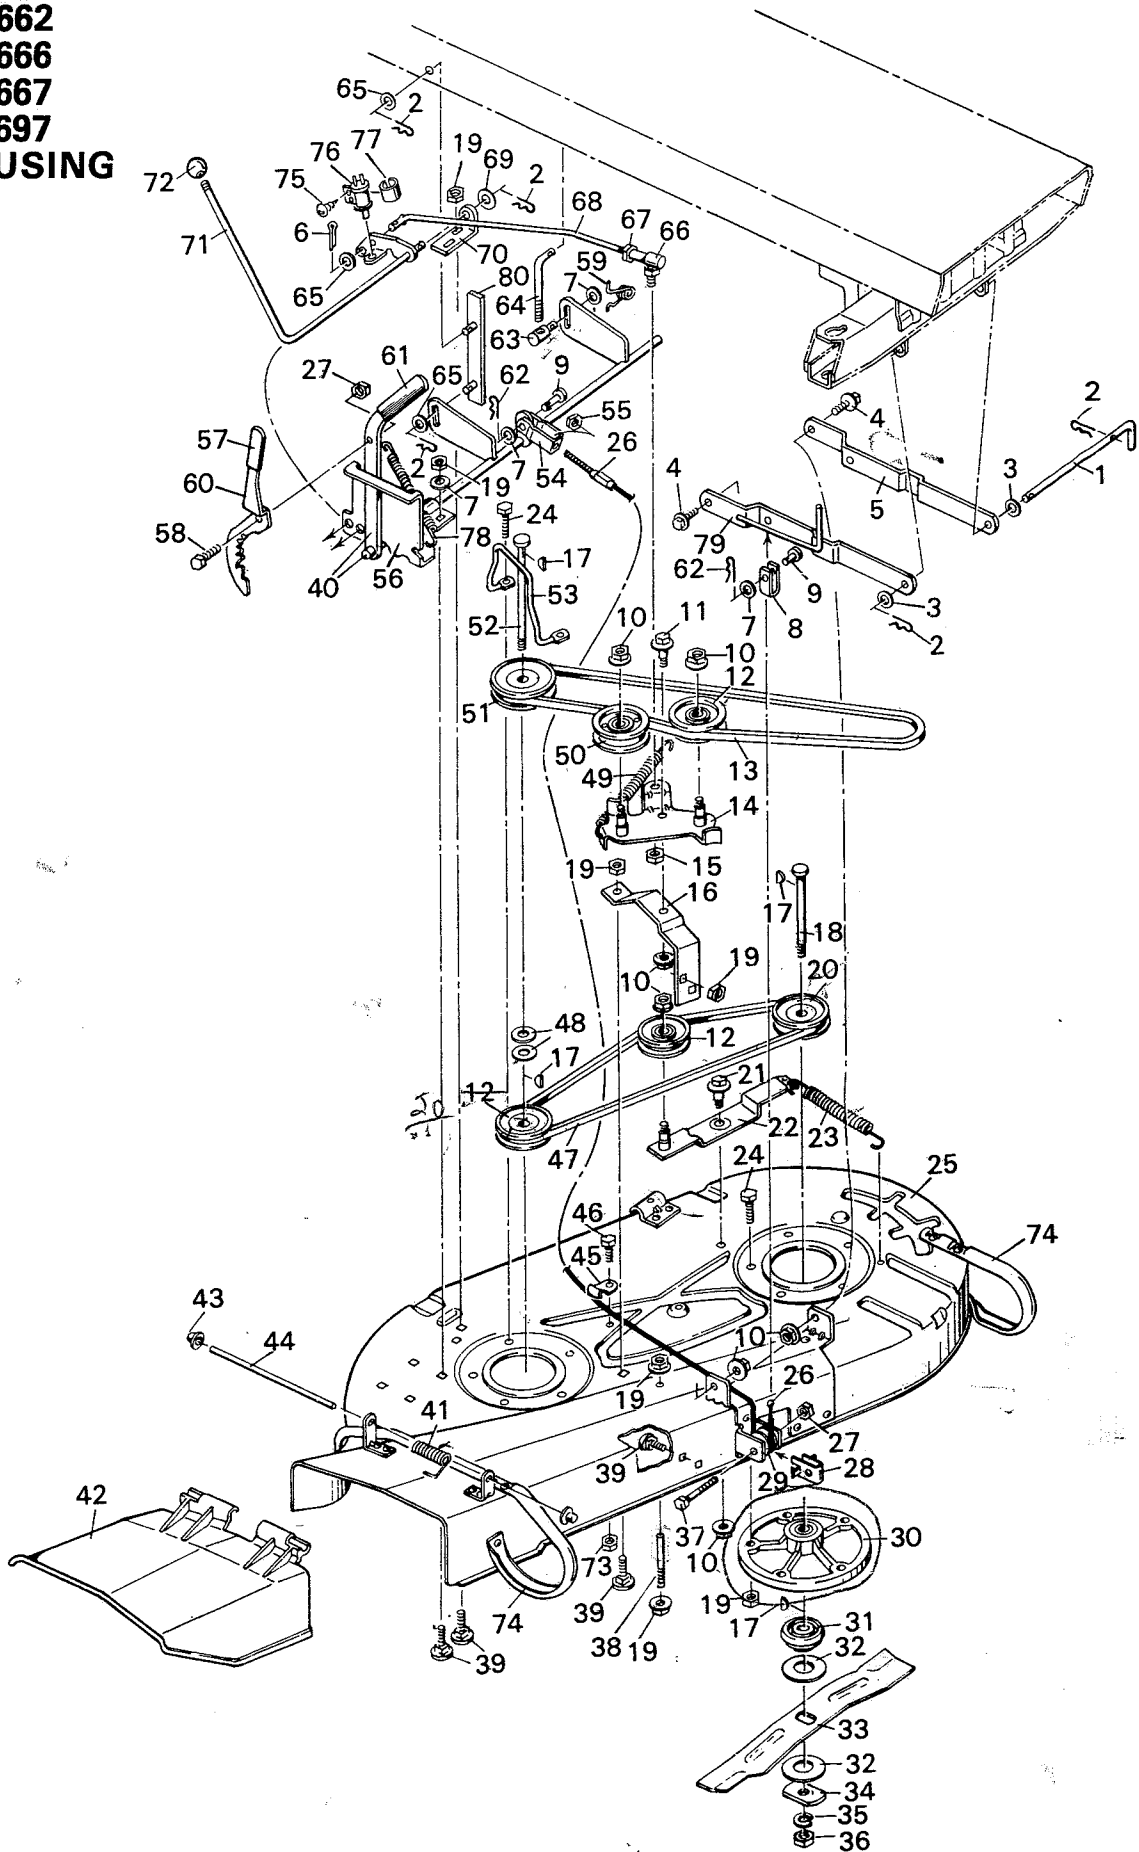

**MODEL 8-3643
MODEL 8-3662
MODEL 8-3666
MODEL 8-3667
MODEL 8-3697
BLADE HOUSING**

36" BLADE HOUSING

KEY NO.	PART NO.	DESCRIPTION	KEY NO.	PART NO.	DESCRIPTION
1	21912Z	Pull Pin	41	21189	Torsion Spring
2	20692	Cotter Hair Pin	42	21154	Chute Deflector
3	17X57Z	Washer	43	28X23	Push-On-Cap
4	20661Z	Shoulder Bolt	44	21198Z	Deflector-Rod
5	21911	Support Arm L.H.	45	21953Z	Cable Guide
6	30X20	Cotter Pins	46	1X38	Bolt 1/4"-20X5/8"
7	17X47Z	Washer	47	20557	Cross Drive Belt 1/2"X46"
8	21914Z	Clevis	48	17X87Z	Washers
9	29X93	Clevis Pin	49	23126	Idler Spring
10	15X84Z	Flange Locknut 3/8"-16	50	21409	Idler Pulley
11	21426	Shoulder Bolt 3/8"-16X7/8"	51	21096	Jackshaft Pulley
12	~~20613~~	Idler Pulley <i>21622 20013</i>	52	21024	Jackshaft - Long
13	21649	Blade Drive Belt 1/2"X55" <i>37X12</i>	53	21504Z	Belt Guide
14	21503	Blade Drive Idler Ass'y.	54	21915Z	Adjusting Clevis
15	15X77	Locknut 3/8"-24	55	15X2	Hex Nut 5/16"-18
16	21496	Idler Support Bracket	56	21500	Lifter Bracket
17	20062	Woodruff Key #6	57	20476	Lifter Latch Grip
18	20616	Jackshaft - Short	58	6X46	Shoulder Screw
19	15X88Z	Flange Locknut 5/16"-18	59	23139Z	Torsion Spring
20	21022	Jackshaft Pulley	60	21591Z	Lifter Latch
21	20662Z	Shoulder Bolt	61	21249	Lifter Grip
22	21139Z	Twin Blade Idler Bracket Ass'y.	62	20101	Cotter Hair Pin
23	20682	Cross Drive Idler Spring	63	21920	Adjusting Nut
24	1X84Z	Bolt 5/16"-18X1"	64	23704Z	Adjusting Rod
25	21907	Blade Housing	65	17X53Z	Washer
26	21913	Lifter Cable	66	21031	Ball Joint
27	15X67	Hex Nut 1/4"-20	67	15X61Z	Hex Nut 3/8"-24
28	21917Z	Cable Guide	68	21517	Link Rod
29	21916	Nylon Pulley	69	17X67Z	Washer
30	20551	Jackshaft Housing Assembly	70	20934	Scissors Bracket R.H.
31	20617	Blade Adapter	71	21515C	Blade Drive Lever Ass'y.
32	21673Z	Washer	72	20739	Lever Knob
33	20930	Blade	73	15X66	Hex Nut 1/4"-20
34	20663Z	Blade Washer	74	404015	Skid Set
35	18X27	Lockwasher	75	26X159	Screw #8X3/8"
36	15X72	Hex Nut 1/2"-20	76	21549	Safety Switch
37	1X90	Bolt 1/4"-20X1-3/4"	77	21670	Safety Switch Protector
38	23169	Belt Guide	78	20682	Lifter Latch Spring
39	2X53	Carriage Bolt	79	23256	Support Arm Assembly R. H.
40	21906	Lifter Assembly	80	23705Z	Hanger Bracket Assembly
				(404036)	Complete Blade Housing Assy.

403131