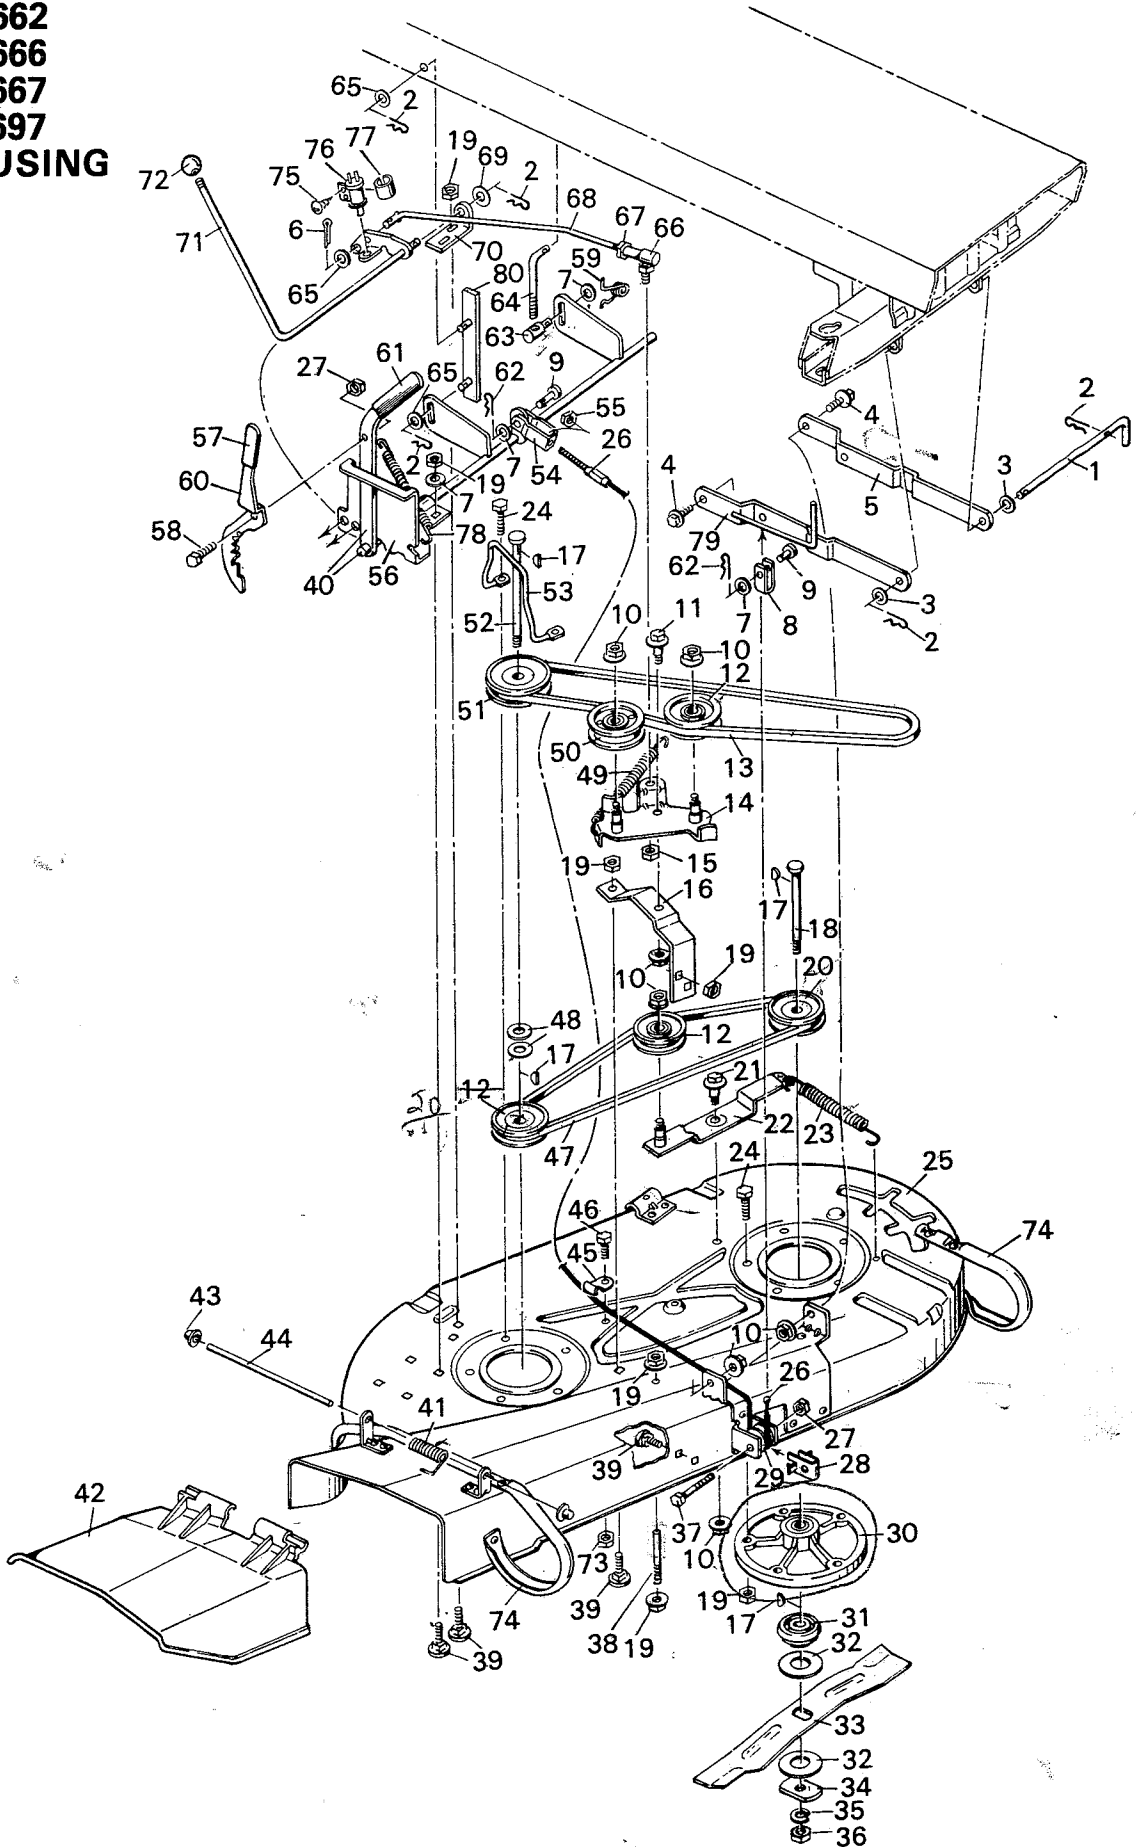

**MODEL 8-3643
MODEL 8-3662
MODEL 8-3666
MODEL 8-3667
MODEL 8-3697
BLADE HOUSING**

36" BLADE HOUSING

KEY NO.	PART NO.	DESCRIPTION	KEY NO.	PART NO.	DESCRIPTION
1	21912Z	Pull Pin	41	21189	Torsion Spring
2	20692	Cotter Hair Pin	42	21154	Chute Deflector
3	17X57Z	Washer	43	28X23	Push-On-Cap
4	20661Z	Shoulder Bolt	44	21198Z	Deflector-Rod
5	21911	Support Arm L.H.	45	21953Z	Cable Guide
6	30X20	Cotter Pins	46	1X38	Bolt 1/4"-20X5/8" 32x3
7	17X47Z	Washer	47	20557	Cross Drive Belt 1/2"X46"
8	21914Z	Clevis	48	17X87Z	Washers
9	29X93	Clevis Pin	49	23126	Idler Spring
10	15X84Z	Flange Locknut 3/8"-16	50	21409	Idler Pulley
11	21426	Shoulder Bolt 3/8"-16X7/8"	51	21096	Jackshaft Pulley
12	~~20613~~	Idler Pulley <i>→ 21022 20013</i>	52	21024	Jackshaft - Long
13	21649	Blade Drive Belt 1/2"X55" <i>37x12</i>	53	21504Z	Belt Guide
14	21503	Blade Drive Idler Ass'y.	54	21915Z	Adjusting Clevis
15	15X77	Locknut 3/8"-24	55	15X2	Hex Nut 5/16"-18
16	21496	Idler Support Bracket	56	21500	Lifter Bracket
17	20062	Woodruff Key #6	57	20476	Lifter Latch Grip
18	20616	Jackshaft - Short	58	6X46	Shoulder Screw
19	15X88Z	Flange Locknut 5/16"-18	59	23139Z	Torsion Spring
20	21022	Jackshaft Pulley	60	21591Z	Lifter Latch
21	20662Z	Shoulder Bolt	61	21249	Lifter Grip
22	21139Z	Twin Blade Idler Bracket Ass'y.	62	20101	Cotter Hair Pin
23	20682	Cross Drive Idler Spring	63	21920	Adjusting Nut
24	1X84Z	Bolt 5/16"-18X1"	64	23704Z	Adjusting Rod
25	21907	Blade Housing	65	17X53Z	Washer
26	21913	Lifter Cable	66	21031	Ball Joint
27	15X67	Hex Nut 1/4"-20	67	15X61Z	Hex Nut 3/8"-24
28	21917Z	Cable Guide	68	21517	Link Rod
29	21916	Nylon Pulley	69	17X67Z	Washer
30	20551	Jackshaft Housing Assembly	70	20934	Scissors Bracket R.H.
31	20617	Blade Adapter	71	21515C	Blade Drive Lever Ass'y.
32	21673Z	Washer	72	20739	Lever Knob
33	20930	Blade	73	15X66	Hex Nut 1/4"-20
34	20663Z	Blade Washer	74	404015	Skid Set
35	18X27	Lockwasher	75	26X159	Screw #8X3/8"
36	15X72	Hex Nut 1/2"-20	76	21549	Safety Switch
37	1X90	Bolt 1/4"-20X1-3/4"	77	21670	Safety Switch Protector
38	23169	Belt Guide	78	20682	Lifter Latch Spring
39	2X53	Carriage Bolt	79	23256	Support Arm Assembly R. H.
40	21906	Lifter Assembly	80	23705Z	Hanger Bracket Assembly
				404036	Complete Blade Housing Assy.

↓
403131