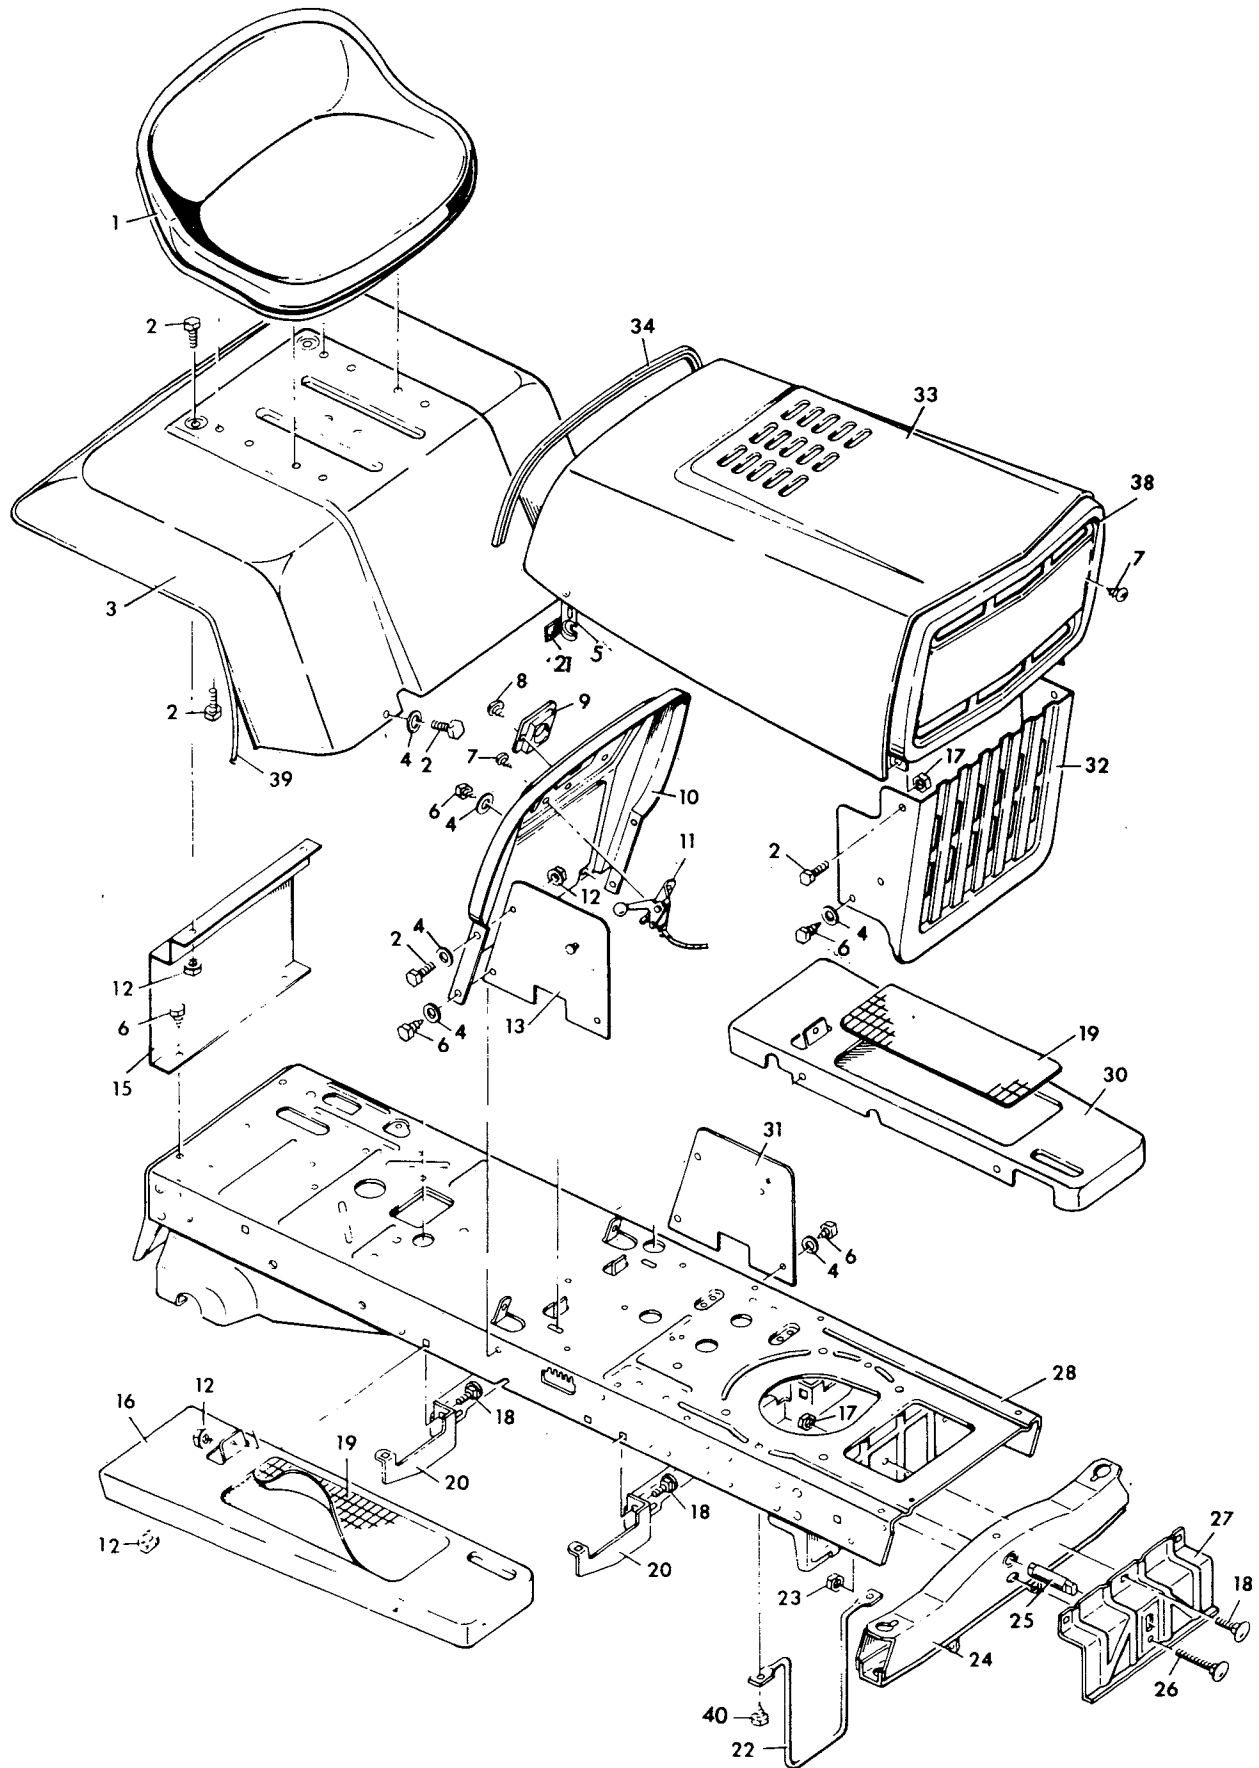

MODEL 8-3643 RECOIL START 36" LAWN TRACTOR - BODY SECTION

MODEL 8-3643

KEY NO.	PART NO.	DESCRIPTION
1	21970	Seat
2	1X45Z	Bolt 5/16"-18X5/8"
3	23345	Rear Shroud
4	17X47Z	Washer
5	403040	Hood Latch R.H.
	403041	Hood Latch L.H.
6	26X197	Screw 5/16X5/8 Type B
7	26X159	Screw #8X3/8" Type A
8	26X186	Screw #10X1/2" Type AB
9	21707	Steering Post Bearing
10	23297	Control Panel (Recoil Start Model)
11	23332PA	Remote Control
12	15X79Z	Flange Nut 5/16"-18
13	21792	Side Plate R.H.
15	21714	Rear Shroud Support
16	21934	Running Board R.H.
17	15X79	Lock Nut 5/16"-18
18	2X53	Carriage Bolt 5/16"-18X5/8"
19	21710	Rubber Mat
20	21547	Running Board Support
21	21434	Grip
22	23146Z	Belt Guide
23	15X84Z	Lock Nut 3/8"-16
24	21441	Front Axle Ass'y.
25	21469	Pivot Pin
26	2X60	Carriage Bolt 3/8"-16X3"
27	21534	Front Axle Hanger
28	403040	Frame Ass'y.
30	21935	Running Board L.H.
31	21793	Side Plate L.H.
32	21713	Lower Grill
33	21794	Hood
34	21765	Edge Trim
38	21712C	Upper Grill Without Light (Recoil Start Model)
39	21789	Edge Trim
40	26X49	Screw

**MODEL 8-3643
STEERING SECTION**

MODEL 8-3643

KEY NO.	PART NO.	DESCRIPTION
1	21688	Steering Wheel
2	21303	Steering Wheel Cap
3	15X76	Keys Nut 5/16"-18
4	1X75	Bolt 5/16"-18X1 3/4"
5	21486C	Steering Post
6	1X45Z	Bolt 5/16"-18X 7/8"
7	21493	Steering Gear & Coupling Ass'y.
8	15X84Z	Locknut 3/8"-16
9	20587	Bearing
10	21692	Steering Arm Gear & Brkt. Ass'y.
11	21426	Shoulder Bolt
12	15X77	Locknut 3/8"-24
13	21031	Ball Joint
14	15X61Z	Hex Nut 3/8"-24
15	21482	Drag Link Rod
16	30X49	Cotter Pin 1 1/4"
17	17X83Z	Washer
18	21401	Spindle Bearings
19	21476	Spindle Ass'y. L.H.
20	21475	Tie Rod Ass'y.
21	21479	Spindle Ass'y. R.H.
22	21527	Front Wheel & Tire
	403000	Rim Only
	403001	Tire Only
	400162	Valve Stem & Cap
23	403010	Front Wheel Bearing
24	15X43Z	Locknut 5/16"-18
25	15X79Z	Flange Nuts 5/16-18
26	21693	Steering Bracket
27	1X45Z	Bolt 5/16-18X 5/8"
28	17X115	Washer
	21662	Hub Cap
	21747	Parts Bag Assy.