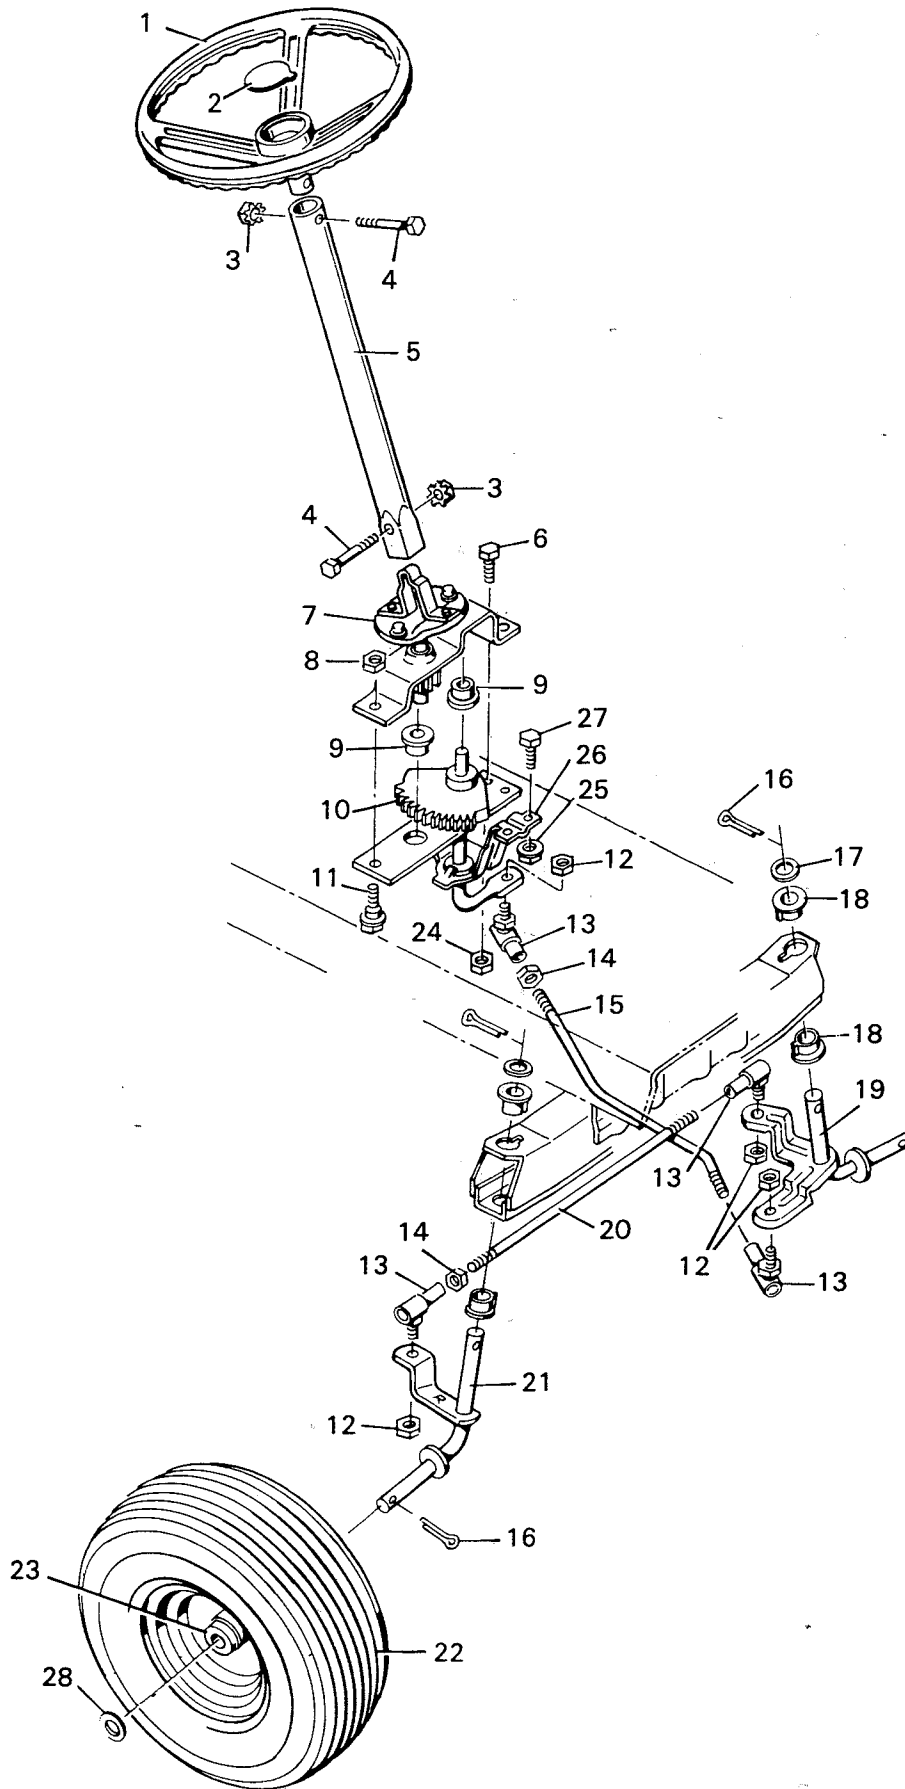

MODEL 8-3643 RECOIL START 36" LAWN TRACTOR - BODY SECTION

MODEL 8-3643

KEY NO.	PART NO.	DESCRIPTION
1	21970	Seat
2	1X45Z	Bolt 5/16"-18X5/8"
3	23345	Rear Shroud
4	17X47Z	Washer
5	403040	Hood Latch R.H.
	403041	Hood Latch L.H.
6	26X197	Screw 5/16X5/8 Type B
7	26X159	Screw #8X3/8" Type A
8	26X186	Screw #10X1/2" Type AB
9	21707	Steering Post Bearing
10	23297	Control Panel (Recoil Start Model)
11	23332PA	Remote Control
12	15X79Z	Flange Nut 5/16"-18
13	21792	Side Plate R.H.
15	21714	Rear Shroud Support
16	21934	Running Board R.H.
17	15X79	Lock Nut 5/16"-18
18	2X53	Carriage Bolt 5/16"-18X5/8"
19	21710	Rubber Mat
20	21547	Running Board Support
21	21434	Grip
22	23146Z	Belt Guide
23	15X84Z	Lock Nut 3/8"-16
24	21441	Front Axle Ass'y.
25	21469	Pivot Pin
26	2X60	Carriage Bolt 3/8"-16X3"
27	21534	Front Axle Hanger
28	403040	Frame Ass'y.
30	21935	Running Board L.H.
31	21793	Side Plate L.H.
32	21713	Lower Grill
33	21794	Hood
34	21765	Edge Trim
38	21712C	Upper Grill Without Light (Recoil Start Model)
39	21789	Edge Trim
40	26X49	Screw

**MODEL 8-3643
STEERING SECTION**

MODEL 8-3643

KEY NO.	PART NO.	DESCRIPTION
1	21688	Steering Wheel
2	21303	Steering Wheel Cap
3	15X76	Keys Nut 5/16"-18
4	1X75	Bolt 5/16"-18X1 3/4"
5	21486C	Steering Post
6	1X45Z	Bolt 5/16"-18X 7/8"
7	21493	Steering Gear & Coupling Ass'y.
8	15X84Z	Locknut 3/8"-16
9	20587	Bearing
10	21692	Steering Arm Gear & Brkt. Ass'y.
11	21426	Shoulder Bolt
12	15X77	Locknut 3/8"-24
13	21031	Ball Joint
14	15X61Z	Hex Nut 3/8"-24
15	21482	Drag Link Rod
16	30X49	Cotter Pin 1 1/4"
17	17X83Z	Washer
18	21401	Spindle Bearings
19	21476	Spindle Ass'y. L.H.
20	21475	Tie Rod Ass'y.
21	21479	Spindle Ass'y. R.H.
22	21527	Front Wheel & Tire
	403000	Rim Only
	403001	Tire Only
	400162	Valve Stem & Cap
23	403010	Front Wheel Bearing
24	15X43Z	Locknut 5/16"-18
25	15X79Z	Flange Nuts 5/16-18
26	21693	Steering Bracket
27	1X45Z	Bolt 5/16-18X 5/8"
28	17X115	Washer
	21662	Hub Cap
	21747	Parts Bag Assy.