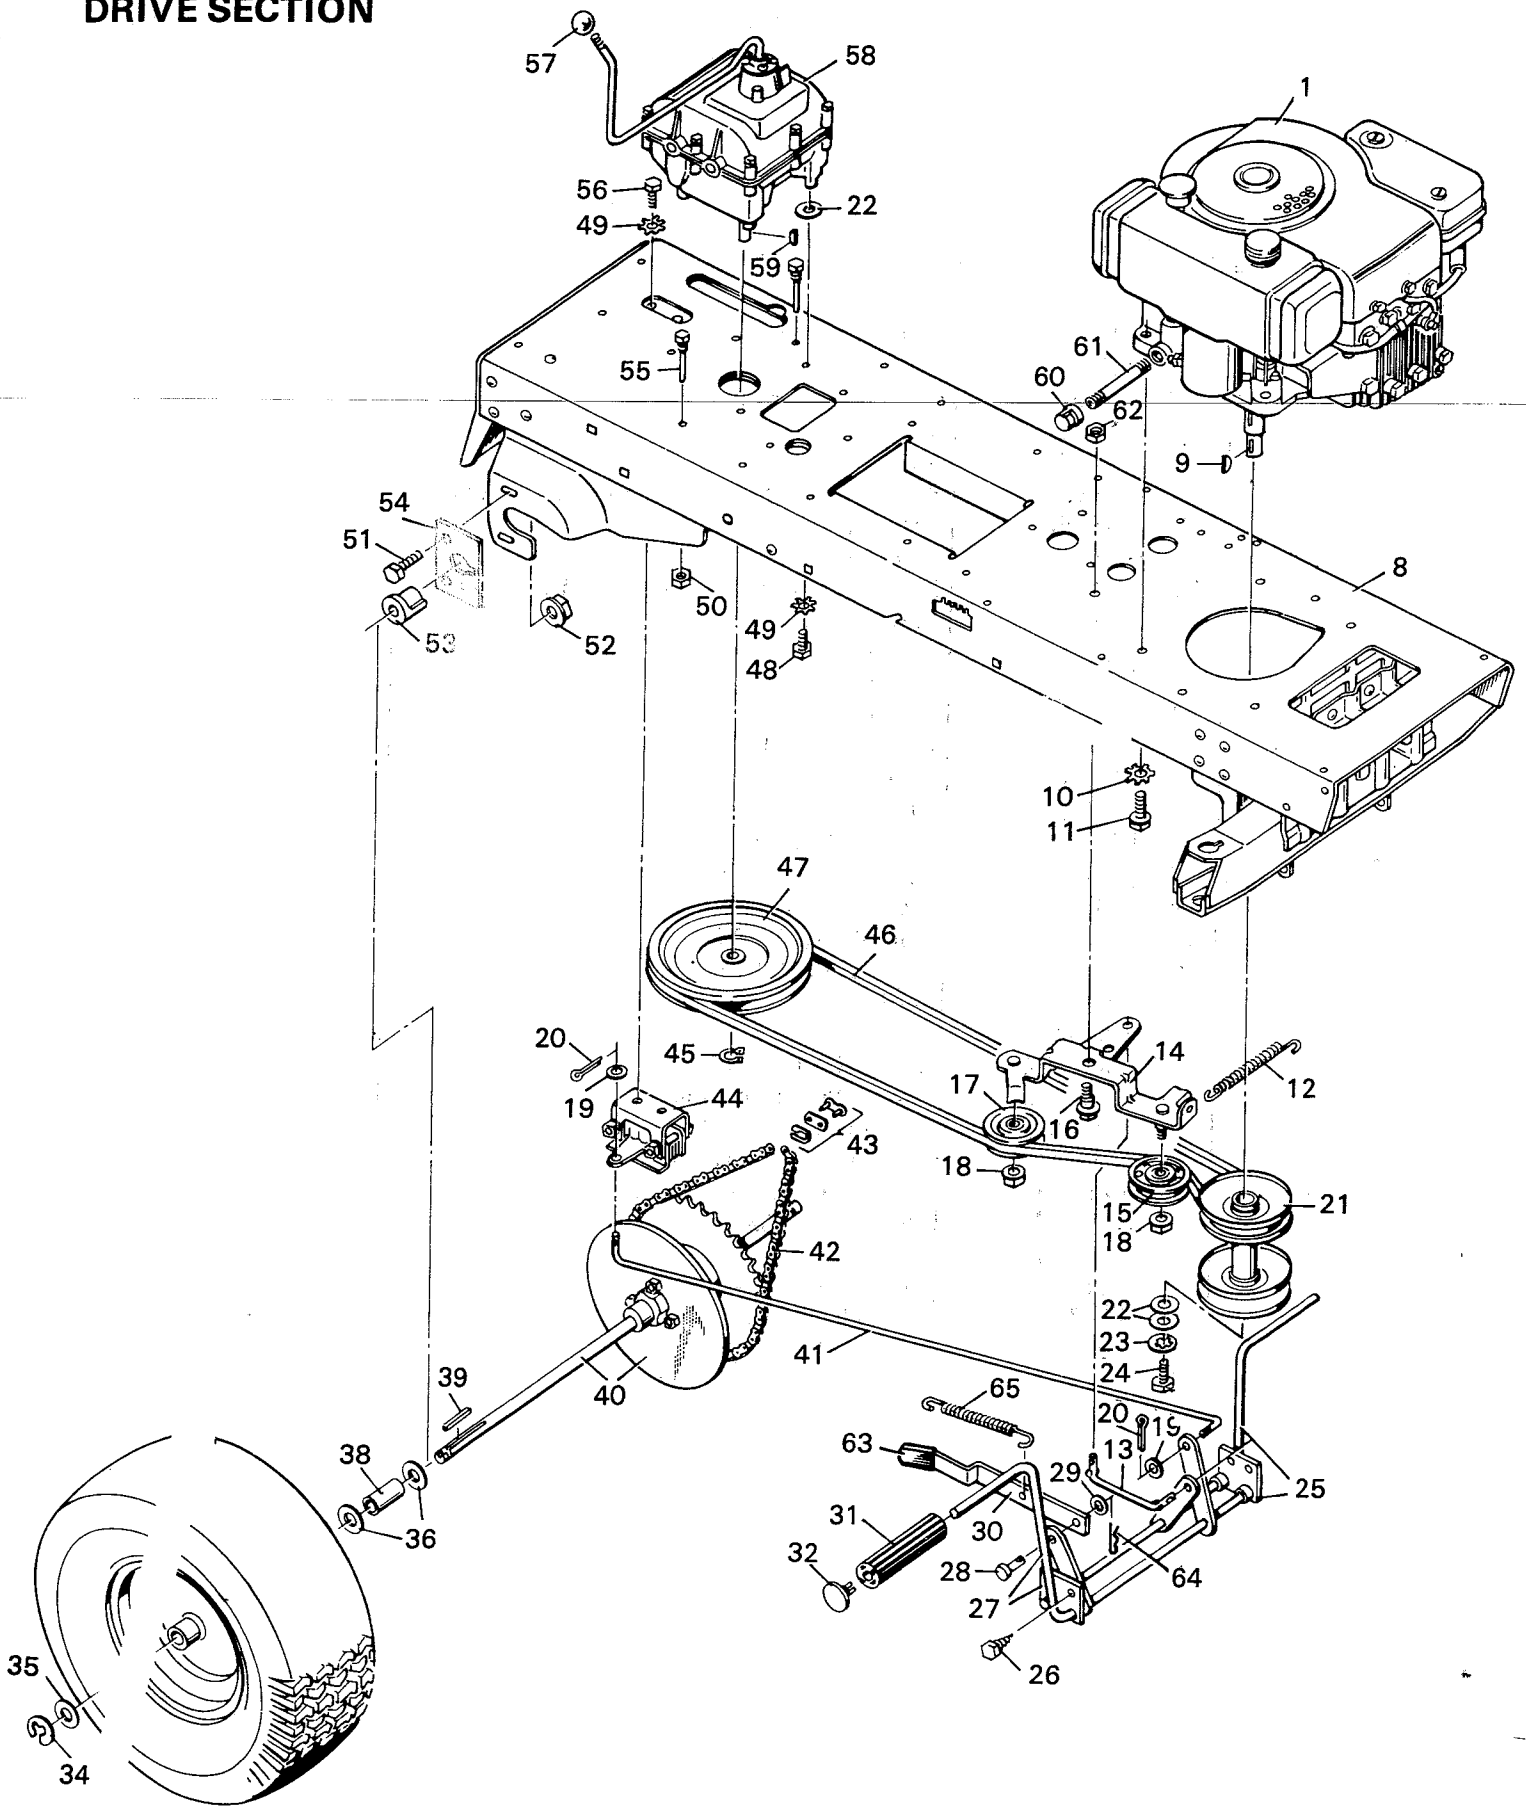

**MODEL 8-3643
DRIVE SECTION**

MODEL 8-3643

KEY NO.	PART NO.	DESCRIPTION	KEY NO.	PART NO.	DESCRIPTION
1	----	Engine		403006	Rim Only
8	403040	Frame Ass'y.		403007	Tire Only 18X8.50-8
9	20062	Woodruff Key #6		400162	Valve Stem & Cap
10	19X8	Shakeproof Washer	38	88X44Z	Spacer
11	20103	Engine Bolt 3/8"-16X1"	39	21553	Square Key
12	23724	Spring	40	21402	Differential W/Disc.*
13	21681	Clutch Link Rod	41	21471	Brake Rod
14	21428	Idler Bracket & Stud Ass'y.	42	20733	Roller Chain 38 1/2"
15	21409	Idler Pulley	43	20730	Connecting Link
16	21426	Shoulder Bolt 3/8"-16X7/8"	44	21567	Brake
17	20613	Idler Pulley	45	11X7	Retainer Ring
18	15X84Z	Lock Nut 3/8"-16	46	23347	Drive Belt 1/2"X82"
19	17X47Z	Washer	47	75073	Input Pulley
20	30X20	Cotter Pin	48	1X91	Bolt 5/16"-18X3/4"
21	21415Z	Stack Pulley	49	19X6	Shakeproof Washer
22	10851Z	Washer	50	15X79	Flange Nut 5/16"-18
23	19X39	Shakeproof Washer	51	1X85	Bolt 3/8"-16X3/4"
24	1X20	Bolt 3/8"-24X1"	52	15X85	Flange Nut 3/8"-16
25	21951	Clutch Lever Ass'y.	53	21400	Rear Axle Bearing
26	26X174	Screw 5/16"X3/4" Type A	54	21422Z	Bearing Adjustment Plate
27	21949	Brake Lever Ass-y.	55	20619	Guide Screw
28	29X95	Clevis Pin	56	1X63	Bolt 5/16"-24X1/2"
29	17X46Z	Washer	57	20739	Knob
30	21484Z	Parking Brake Arm	58	23346PA	Transmission* *
31	21544	Pedal	59	20697	Woodruff Key #9
32	21535	Cap	60	21651	Cap
34	11X4	E-Ring	61	21749	Oil Drain Extension
35	17X114	Washer	62	15X84Z	Lock Nut 3/8"-16
36	61961Z	Washer	63	21434	Grip
37	21525	Wheel & Tire 18X8.50-8	64	30X20	Cotter Pin
			65	20682	Spring
				21662	Hub Cap

* Note: Complete Illustration of Differential shown on page 85.

* Note: Complete Illustration of transmission shown on page 84