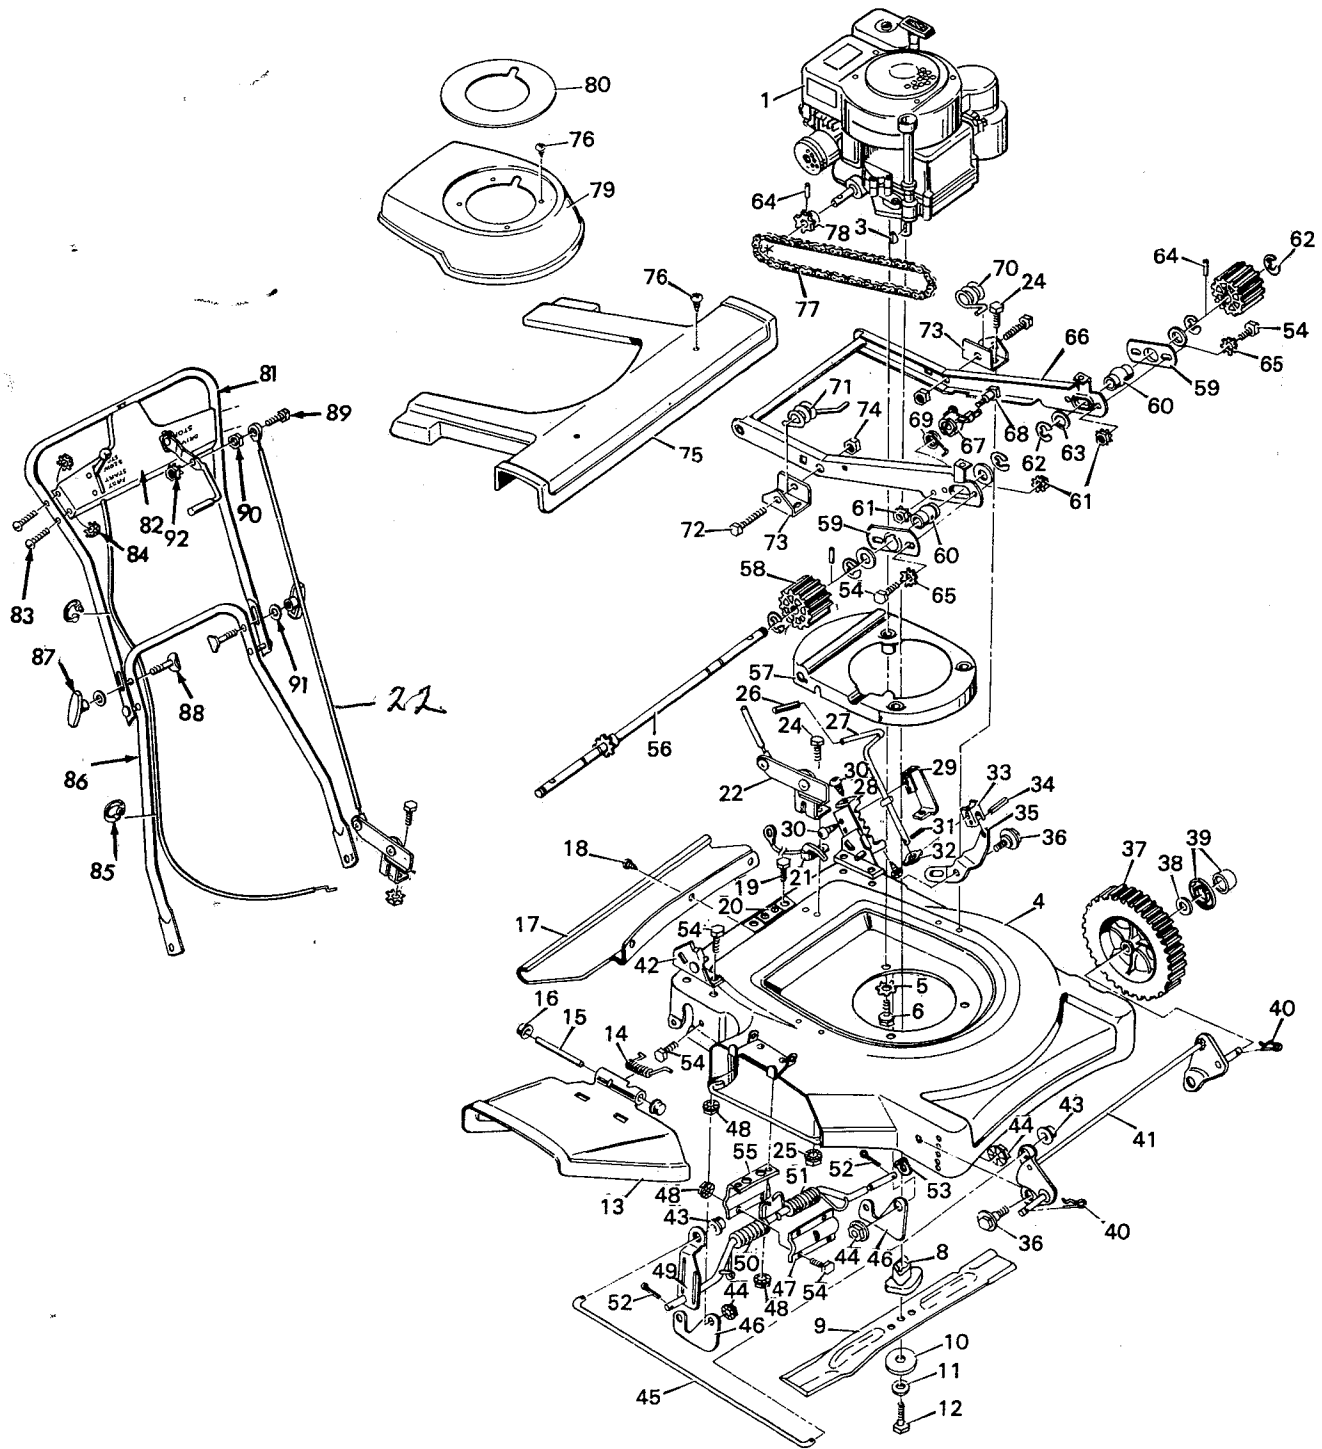

# MODEL 8-2263 22" DELUXE SELF-PROPELLED ROTARY MOWER

**MODEL 8-2263**

KEY NO.	PART NO.	DESCRIPTION	KEY NO.	PART NO.	DESCRIPTION
1	----	Engine	49	22755Z	Rear Axle Assy.
3	20062	Woodruff Key	50	22774	R.H. Spring
4	22741	Housing Ass'y.-22"	51	22773	L.H. Spring
5	19X8	Shakeproof Washer	52	30X20	Cotter Pin
6	20102	Engine Mount Bolt	53	11X2	Retainer Ring
8	20051	Blade Adapter	54	1X38	Hex Bolt
9	20046	Blade-22"	55	22779Z	Axle Mounting Bracket
10	20094Z	Washer	56	22152Z	Drive Shaft (Sprocket Assy.)
11	18X31	Spring Lockwasher 3/8"	57	20054E	Base & Space Assy.
12	1X69	Blade Adapter Bolt	58	20066	Drive Pinion
13	22352	Chute Deflector	59	20049Z	Bearing Retainer
14	22052	Torsion Spring	60	20048	Bearing
15	22326Z	Pivot Pin	61	15X66	Keps Nut
16	28X42	Push-On-Cap	62	11X8	Retainer Ring
17	22359	Rear Guard	63	17X100Z	Washer
18	26X186	Screw	64	32X64	Spring Pin
19	1X96	Hex Bolt	65	19X4	Shakeproof Washer
20	22759	Support Plate	66	22272E	Drive Arm & Tube Assy.
21	22496	Safety Interlock Module	67	22398	Chain Guide
22	22539	Low Brkt., Cable & Pivot Assy.	68	20478	Shoulder Bolt
24	1X45Z	Bolt 5/16-18X5/8	69	22399	Spring
25	15X79	Hex Flange Nut	70	22323Z	Torsion Spring L.H.
26	22798	Grip	71	22322Z	Torsion Spring R.H.
27	22794Z	Adjust Handle Assy.	72	1X87	Hex Bolt
28	22786Z	Lock Plate Assy.	73	22278Z	Drive Arm Bracket
29	22788Z	Lock Plate Bracket	74	15X12	Stover Hex Nut 3/8-16 Plated
30	26X159	Round Tapping Screw	75	22328E	Pinion Guard
31	32X74	Spiral Pin	76	26X159	Screw
32	22792	Universal	77	22279	Chain & Link
33	22791Z	Universal Bracket	78	20411	Sprocket
34	32X73	Spiral Pin	79	22338	Engine Shroud
35	22790Z	Lifter Arm	80	22334	Shroud Insert
36	21426	Shoulder Bolt	81	20247C	Upper Handle
37	20105	Wheel & Tire	82	400169	Control & Cable
38	17X102Z	Washer	83	3X97	Bolt
39	20090	Hub Cap - Chrome	84	15X66	Keps Nut
40	20101	Cotter Hair Pin	85	22550	Cable Clip
41	22760Z	Front Axle Ass'y.	86	20191C	Lower Handle Assy.
42	20198Z	R.H. Bracket & Weld Pin Ass'y.	87	20266	Handle Knob
43	28X39	Push-On-Cap	88	20129	Contour Bolt
44	15X84Z	Flange Nut	89	20412	Bolt
45	22781Z	Wheel Connecting Rod	90	15X1Z	Hex Nut
46	22757Z	Housing Brace	91	17X46Z	Washer
47	22777Z	Axle Retainer	92	15X67	Hex Nut
48	15X82	Flange Nut		22722	Parts Bag Assy.