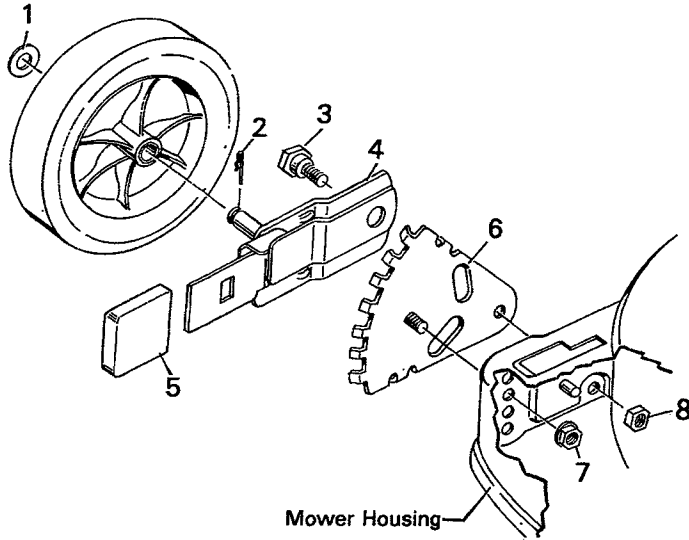

**MODEL 8-2203 22" DELUXE
ROTARY MOWER**

KEY NO.	MODEL 8-2203 PART NO.	DESCRIPTION	KEY NO.	MODEL 8-2203 PART NO.	DESCRIPTION
1	----	Engine	23	20198Z	R.H. Bracket & Weld Pin Assy.
3	20062	Woodruff Key	24	1X38	Hex Bolt
4	22071	Housing	25	15X82	Hex Nut
5	19X8	Shakeproof Washer	26	20107	Hub Cap
6	20103	Engine Bolt	27	400152	Wheel Adjuster*
8	20050	Blade Adapter	28	20104	Wheel & Tire
9	20046	Blade	29	20436Z	Upper Handle Assy.
10	20094Z	Washer	30	22592Z	Lower Handle Assy.
11	18X31	Cup Washer	31	400177	Control & Cable
12	1X68	Blade Adapter Bolt	32	3X97	Bolt
13	20454	Chute Deflector	33	15X66	Keps Nuts
14	22052	Torsion Spring	34	20266	Handle Knob
15	22050Z	Pivot Pin	35	20129	Contour Bolt
16	28X42	Push-On-Cap	36	22550	Cable Clips
17	407018	Rear Guard	37	17X46Z	Washer
22	20199Z	L.H. Bracket & Weld Pin Assy.		22467	Parts Bag

* Note: See page 94 for parts list for 400152 wheel adjuster assembly.

**MODEL 400152
WHEEL ADJUSTER ASSEMBLY**

Key No.	Model 400152 Part No.	Description
1	17X102Z	Washer
2	20101	Hair Pin Cotter
3	20064	Shoulder Bolt
4	20109	Arm & Axle Assembly
5	20065	Lever Spring Knob
6	20113Z	Index Plate Assembly
7	15X68	Flange Locknut
8	15X12	Stover Nut
1-8	400152	Wheel Adjuster Assy.