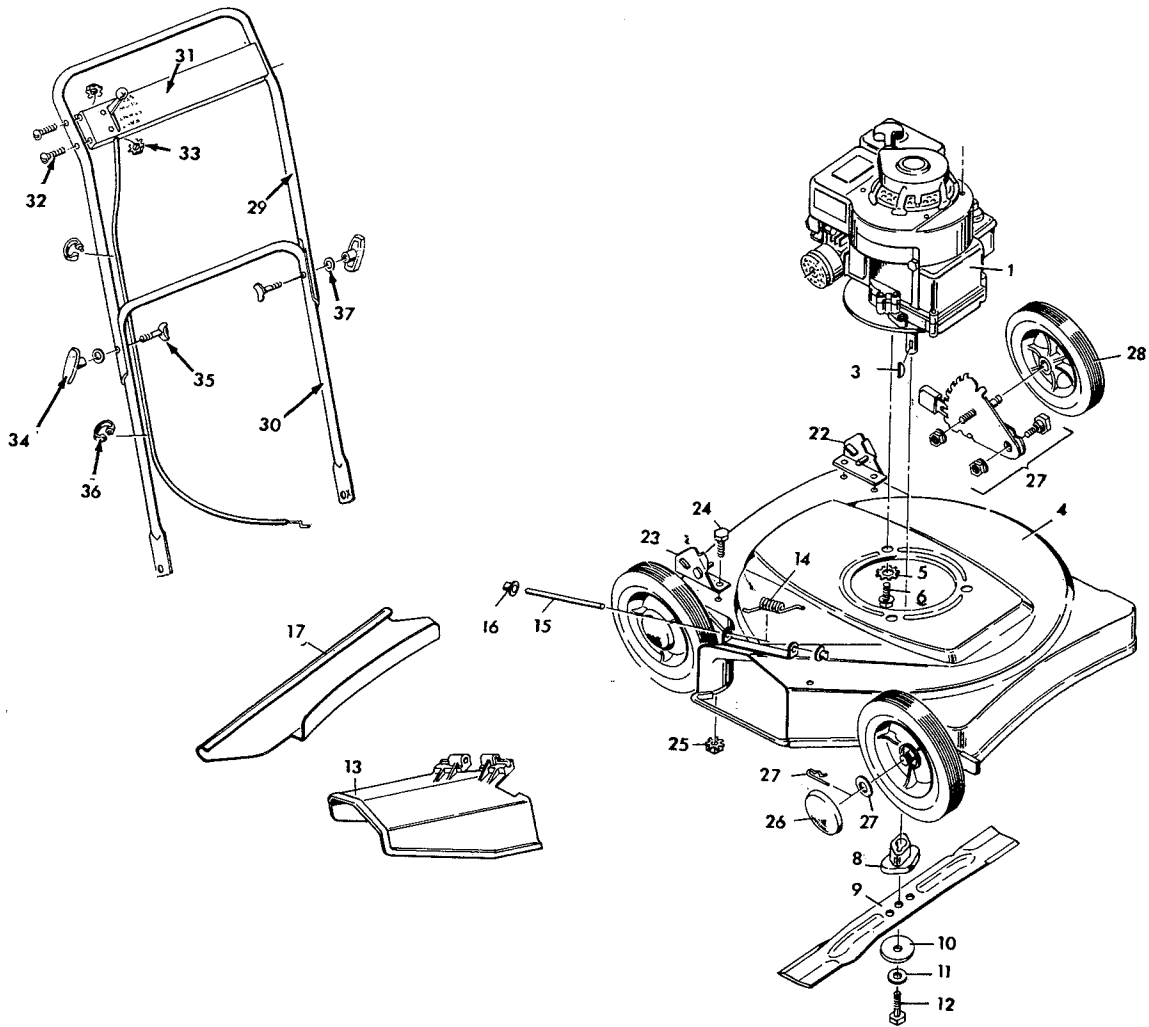

**MODEL 8-2203 22" DELUXE
ROTARY MOWER**

KEY NO.	MODEL 8-2203 PART NO.	DESCRIPTION	KEY NO.	MODEL 8-2203 PART NO.	DESCRIPTION
1	----	Engine	23	20198Z	R.H. Bracket & Weld Pin Assy.
3	20062	Woodruff Key	24	1X38	Hex Bolt
4	22071	Housing	25	15X82	Hex Nut
5	19X8	Shakeproof Washer	26	20107	Hub Cap
6	20103	Engine Bolt	27	400152	Wheel Adjuster*
8	20050	Blade Adapter	28	20104	Wheel & Tire
9	20046	Blade	29	20436Z	Upper Handle Assy.
10	20094Z	Washer	30	22592Z	Lower Handle Assy.
11	18X31	Cup Washer	31	400177	Control & Cable
12	1X68	Blade Adapter Bolt	32	3X97	Bolt
13	20454	Chute Deflector	33	15X66	Keps Nuts
14	22052	Torsion Spring	34	20266	Handle Knob
15	22050Z	Pivot Pin	35	20129	Contour Bolt
16	28X42	Push-On-Cap	36	22550	Cable Clips
17	407018	Rear Guard	37	17X46Z	Washer
22	20199Z	L.H. Bracket & Weld Pin Assy.		22467	Parts Bag

* Note: See page 94 for parts list for 400152 wheel adjuster assembly.

**MODEL 400152
WHEEL ADJUSTER ASSEMBLY**

Key No.	Model 400152 Part No.	Description
1	17X102Z	Washer
2	20101	Hair Pin Cotter
3	20064	Shoulder Bolt
4	20109	Arm & Axle Assembly
5	20065	Lever Spring Knob
6	20113Z	Index Plate Assembly
7	15X68	Flange Locknut
8	15X12	Stover Nut
1-8	400152	Wheel Adjuster Assy.