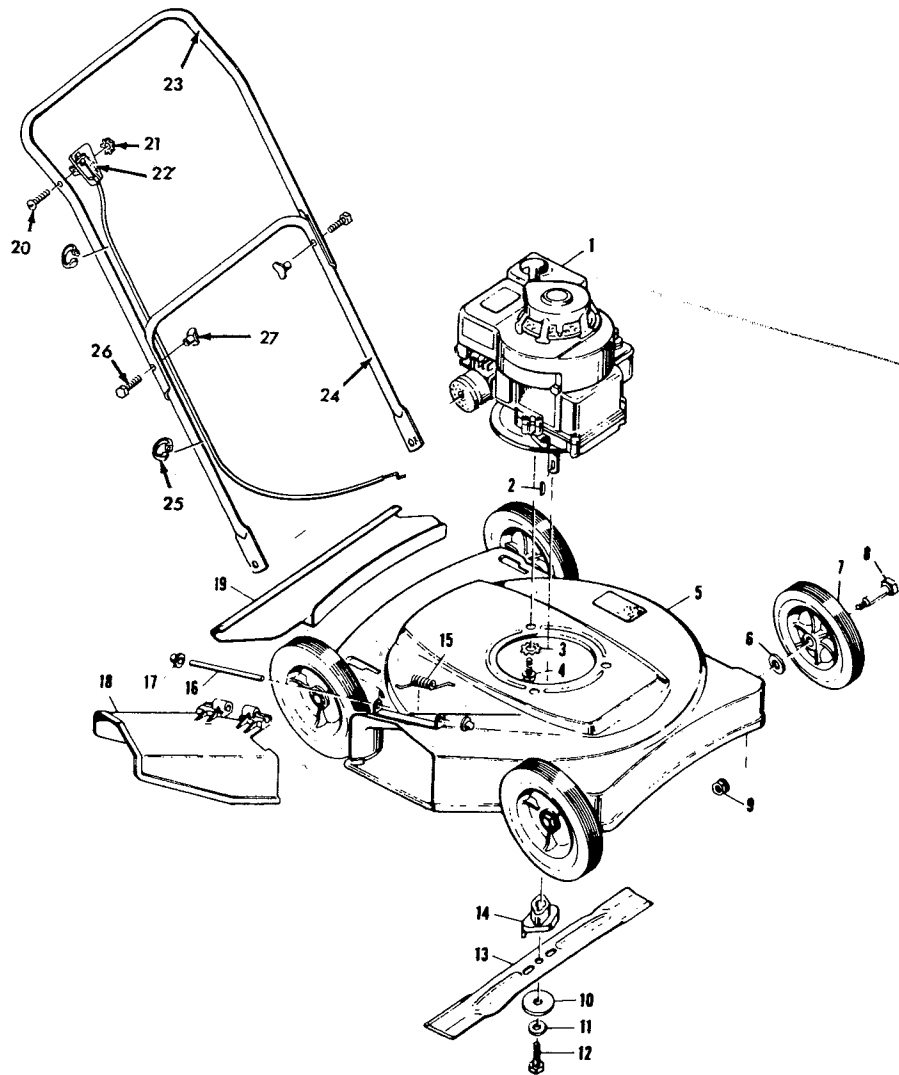

**MODEL 8-2201 22" EQUIPPED
ROTARY MOWER**

KEY NO.	MODEL 8-2201 PART NO.	DESCRIPTION	KEY NO.	MODEL 8-2201 PART NO.	DESCRIPTION
1	-----	Engine	16	22050Z	Pivot Pin
2	20062	Woodruff Key	17	28X42	Push-On-Cap
3	19X8	Shakeproof Washer	18	20454	Chute Deflector
4	20103	Engine Bolt	19	407018	Rear Guard Panel
5	22076	Housing Ass'y.	20	3X105	Bolt
6	10851Z	Washer	21	15X66	Keps Nut
7	20270	Wheel & Tire	22	22058	Control Assy.
8	20086	Axle Bolt	23	20437Z	Upper Handle Assy.
9	15X68	Flange Locknut	24	20438Z	Lower Handle Assy.
10	20094Z	Washer	25	22550	Cable Clip
11	18X31	Cup Washer	26	20412	Bolt
12	1X68	Blade Adapter Bolt	27	20410	T-Nut
13	20046	Blade		22062	Parts Bag
14	20050	Blade Adapter			
15	22052	Torsion Spring			