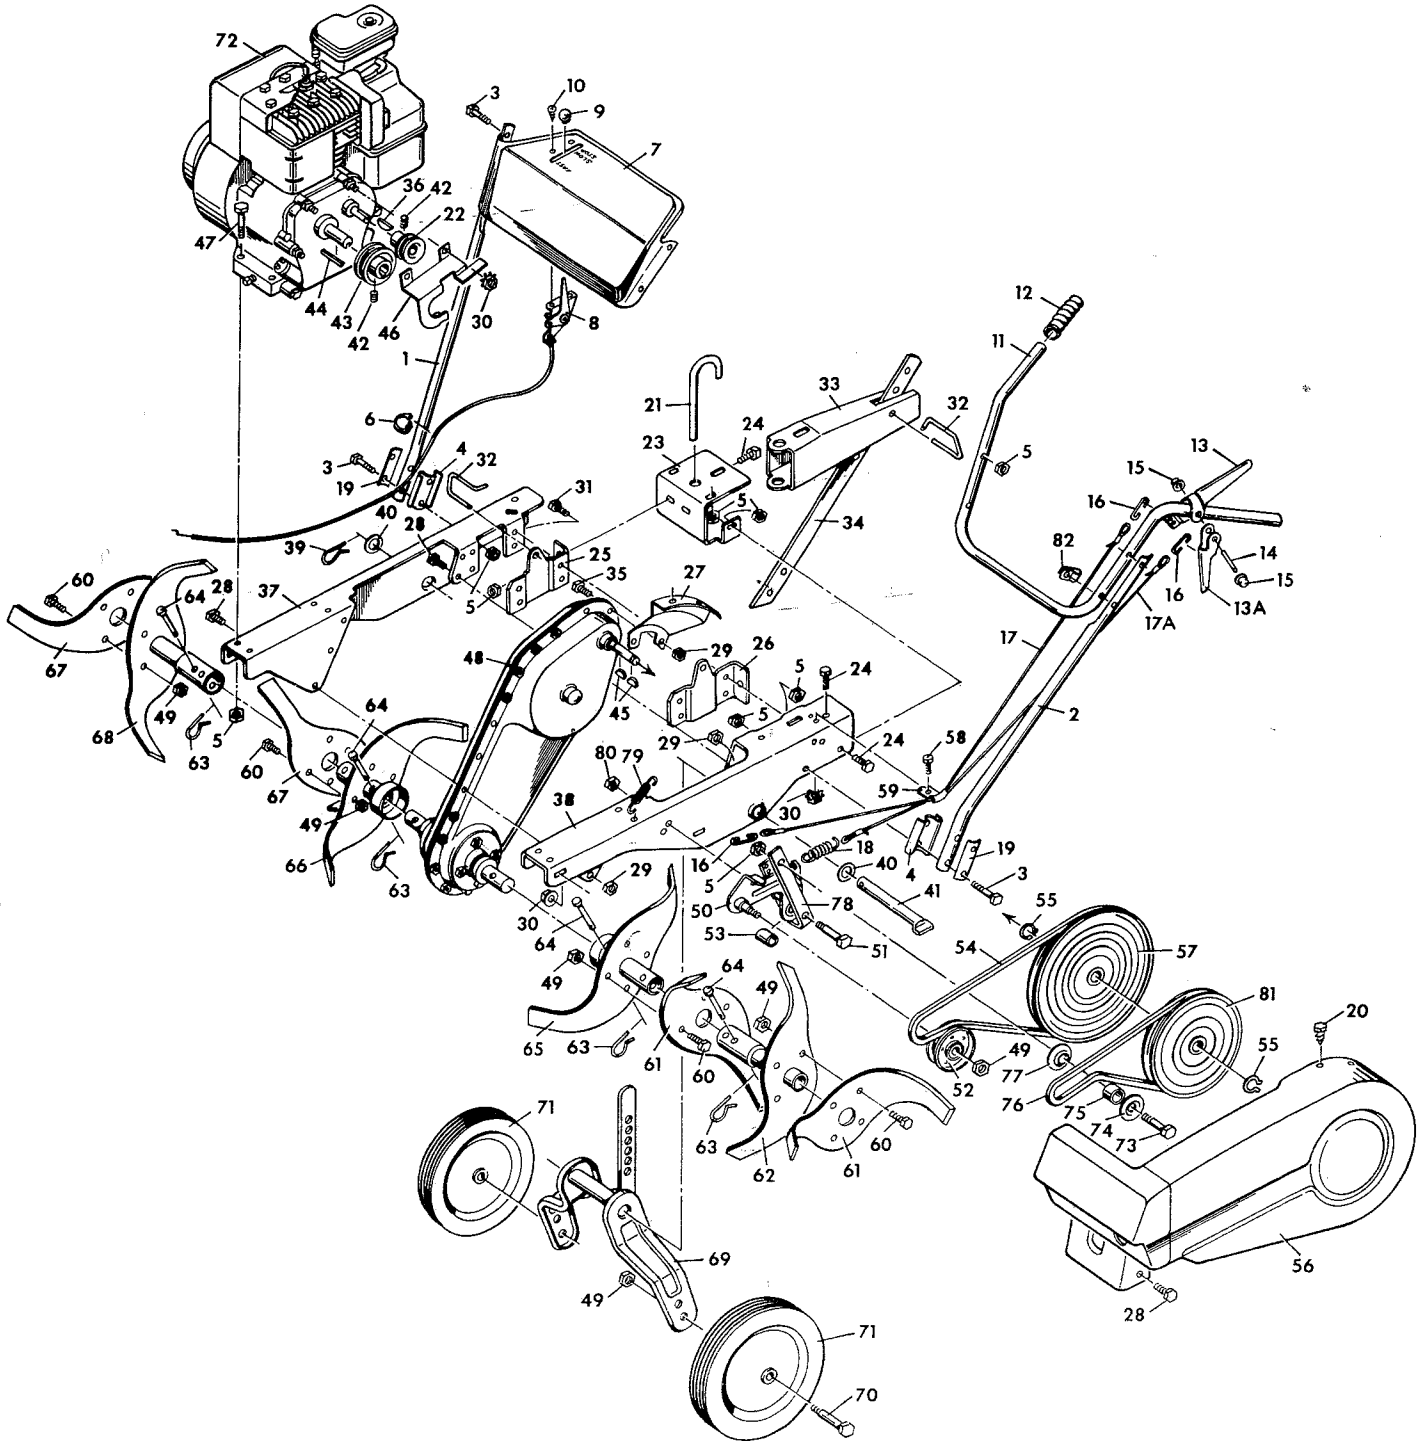

**MODEL 8-1202  
GARDEN TILLER**

**MODEL 8-1202**

KEY NO.	PART NO.	DESCRIPTION	KEY NO.	PART NO.	DESCRIPTION
1	75064C	Lower Handle R.H.	42	23X48	Set Screw
2	75065C	Lower Handle L.H.	43	75074	Engine Pulley
3	1X98	Hex Bolt 5/16-18X1 <sup>7</sup> / <sub>8</sub> "	44	21553	3/16" Key
4	75045Z	Handle Bracket	45	21539	Woodruff Key
5	15X88Z	Lock Nut 5/16-18	46	75146Z	Belt Guide
6	32618	Tie Strap	47	1X102	Engine Bolt 5/16"-18X1 <sup>5</sup> / <sub>8</sub> "
7	75095	Control Plate	48	75165	Transmission
8	75094PA	Remote Control	49	15X84Z	Hex Nut 3/8"-16
9	20339	Knob	50	75075Z	Idler Bracket Ass'y.
10	26X36	Screw #8	51	20086	Bolt
11	75066C	Upper Handle	52	75149	Idler Pulley
12	75078	Grips	53	75145Z	Spacer
13	75077Z	Clutch Lever	54	75121	Belt 1/2"X48"
13A	75144Z	Reverse Lever	55	11X7	Retainer Ring
14	75137	Clutch Pin	56	75122	Belt Guard
15	28X42	Push On Cap	57	75073	Transmission Pulley
16	75079	Clutch Cable Hook	58	1X38	Bolt 1/4"-20X <sup>5</sup> / <sub>8</sub> "
17	75081	Clutch Cable-Forward	59	21953Z	Cable Guide
17A	75148	Clutch Cable-Reverse	60	1X85	Bolt
18	75083	Spring	61	75108	Tine (Stamped "C")
19	75046Z	Handle Clamp	62	75055	L.H. Outside Tine and Hub Ass'y.
20	26X195	Screw	63	75336	Spring Pin
21	75082Z	Tail Piece Pin	64	75335	Tine Pin
22	75132	Pulley	65	75053	L.H. Inside Tine and Hub Ass'y.
23	75164	Chassis Bracket	66	75052	R.H. Inside Tine and Hub Ass'y.
24	1X45Z	Hex Bolt 5/16-18X <sup>5</sup> / <sub>8</sub> "	67	75109	Tine (Stamped "D")
25	75038	R.H. Guide Bracket	68	75054	R.H. Outside Tine and Hub Ass'y.
26	75039	L.H. Guide Bracket	69	75098	Wheel Bracket Ass'y.
27	75104	Rear Bracket	70	75048	Axle Bolt
28	1X38	Bolt 1/4"-20X <sup>5</sup> / <sub>8</sub> "	71	75047	Wheel
29	15X86	Lock Nut 1/4"-20	72	----	Engine
30	15X66	Keps Nut 1/4"-20	73	9X1	Shoulder Bolt
31	1X95	Bolt 1/4"-20X <sup>7</sup> / <sub>8</sub> "	74	75141Z	Washer
32	75071Z	Pin	75	75133	Spacer
33	75035	Tail Piece	76	75147	Belt 39"
34	75044	Drag Stake	77	75140Z	Washer
35	1X96	Bolt 1/4"-20	78	75142Z	Idler Bracket
36	75136	Woodruff Key 1/8"X <sup>5</sup> / <sub>8</sub> "	79	75135	Spring
37	75062	Chassis-R.H.	80	15X84Z	Locknut
38	75063	Chassis-L.H.	81	21410	Input Pulley
39	75336	Spring Pin	82	75143	Cable Guide
40	17X100	Washer		75182	Parts Bag Assy.
41	75102Z	Pin			