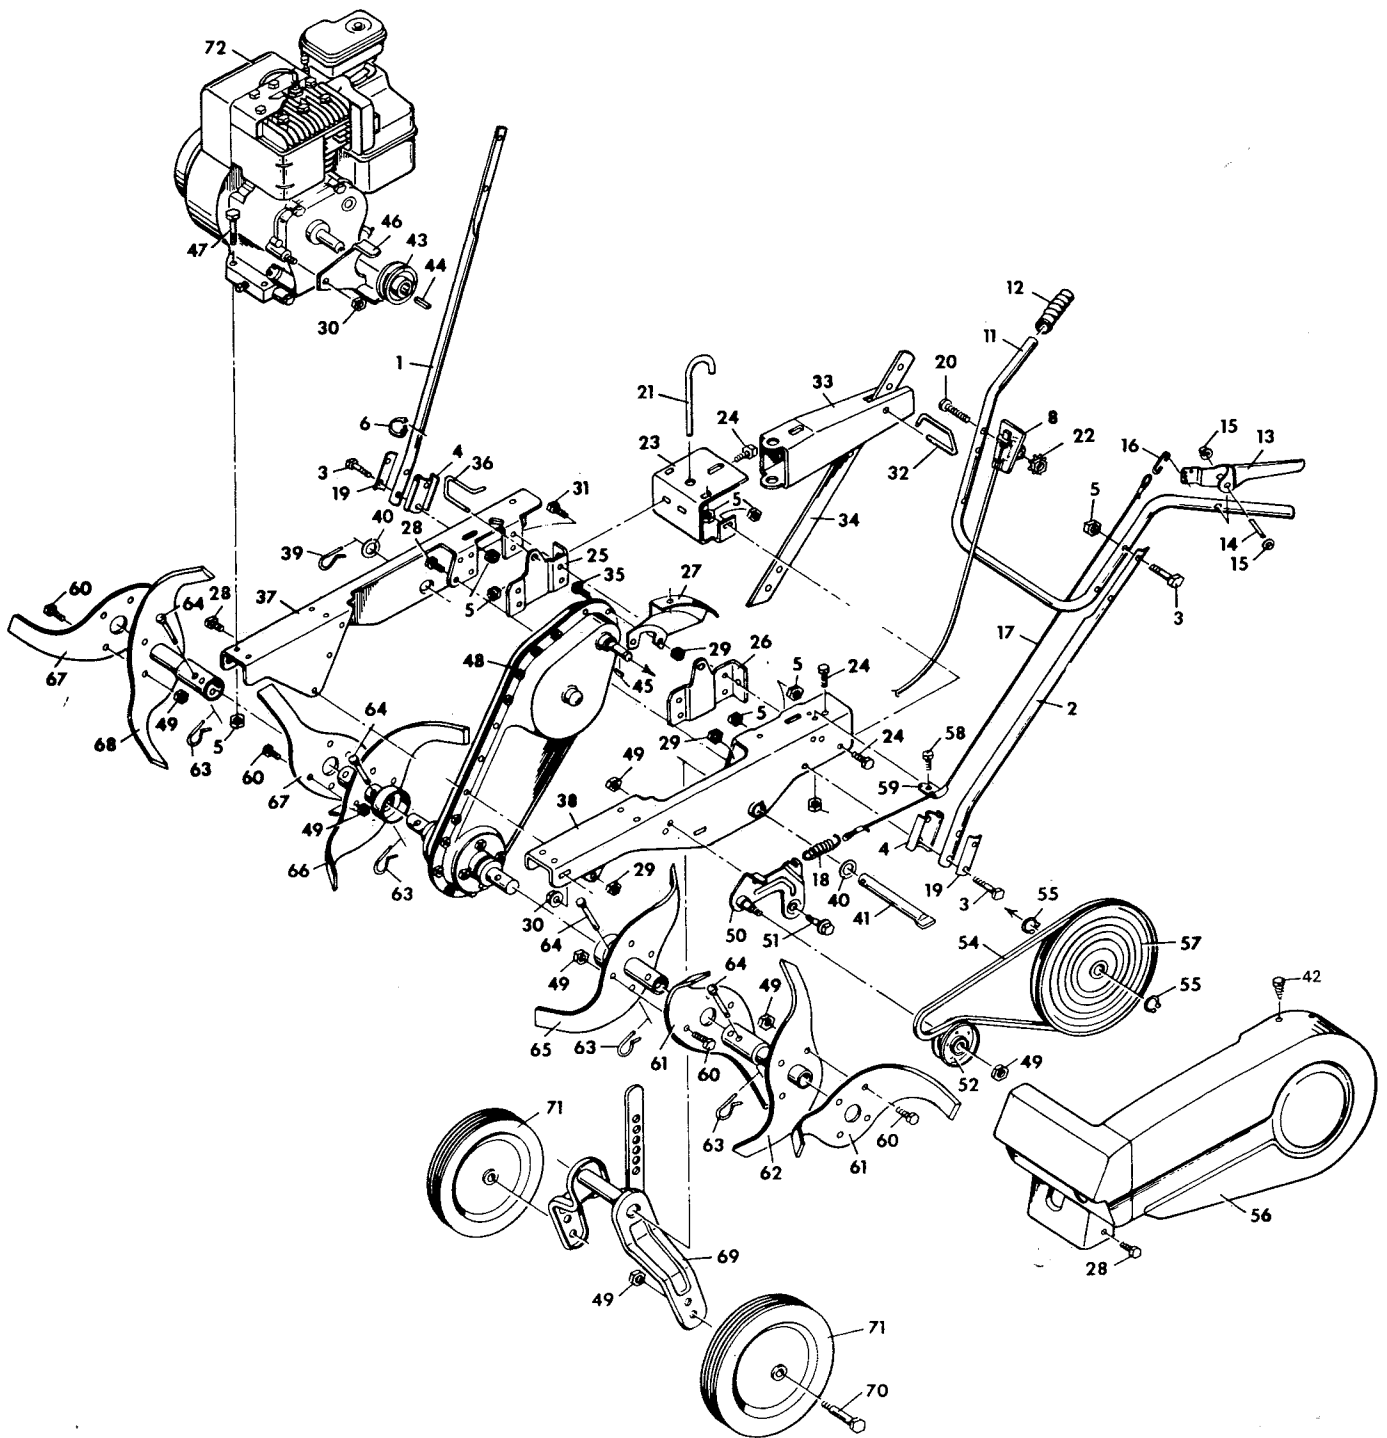

**MODEL 8-1190
GARDEN TILLER**

MODEL 8-1190

KEY NO.	PART NO.	DESCRIPTION	KEY NO.	PART NO.	DESCRIPTION
1	75064C	R.H. Lower Handle	37	75062	R.H. Chassis
2	75065C	L.H. Lower Handle	38	75063	L.H. Chassis
3	1X98	Hex Bolt 5/16"-18X1 7/8"	39	75336	Hair Pin
4	75045Z	Handle Bracket	40	17X100Z	Washer
5	15X88Z	Lock Nut 5/16-18	41	75102Z	Pin
6	32618	Tie Strap	42	26X195	Screw
8	75184	Throttle Control	43	75074	Engine Pulley
11	75186C	Upper Handle	44	21553	3/16" Key
12	75078	Grips	45	21539	Woodruff Key
13	75077Z	Clutch Lever	46	75097Z	Belt Guide
14	75087	Clutch Lever Pin	47	1X102	Engine Bolt 5/16-18X1 7/8"
15	28X42	Push On Cap	48	75180	Transmission
16	75079	Cable Hook	49	15X84Z	Stover Nut 3/8"-16
17	75081	Clutch Cable	50	75075Z	Idler Bracket Assembly
18	75083	Spring	51	21426	Shoulder Bolt
19	75046Z	Handle Clamp	52	75149	Idler Pulley
20	1X38	Hex Bolt	54	75121	1/2"X48" Belt
21	75082Z	Tail Piece Pin	55	11X7	Retainer Ring
22	15X66	Keps Nut 1/4"-20	56	75122	Belt Guard
23	75164	Chassis Bracket	57	75073	Transmission Pulley
24	1X45Z	Hex Bolt 5/16-18X5/8"	58	3X105	Screw
25	75038	R.H. Guide Bracket	59	21953Z	Cable Guide
26	75039	L.H. Guide Bracket	60	1X85	Bolt 3/8"-16X3/4"
27	75109	Rear Bracket	61	75108	Tine Stamped (C)
28	1X95	Hex Bolt 1/4"-20	62	75055	L.H. Outside Tine Hub Assy.
29	15X86	Lock Nut 1/4"-20	63	75336	Hair Pin
30	15X66	Keps Nut 1/4"-20	64	75335	Tine Pin
31	1X73	Hex Bolt 5/16-18X7/8"	65	75053	L.H. Inside Tine Assy.
32	75071Z	Drag Stake Pin	66	75052	R.H. Inside Tine Assy.
33	75035	Tail Piece	67	75109	Tine Stamped (D)
34	75044	Drag Stake	68	75054	R.H. Outside Tine Assy.
35	1X96	Bolt 1/4"-20	69	75098	Wheel Bracket Assy.
36	75071Z	Pin	70	75048	Axle Bolt
			71	75047	Wheel & Tire
			72	----	Engine
				75183	Parts Bag Assy.