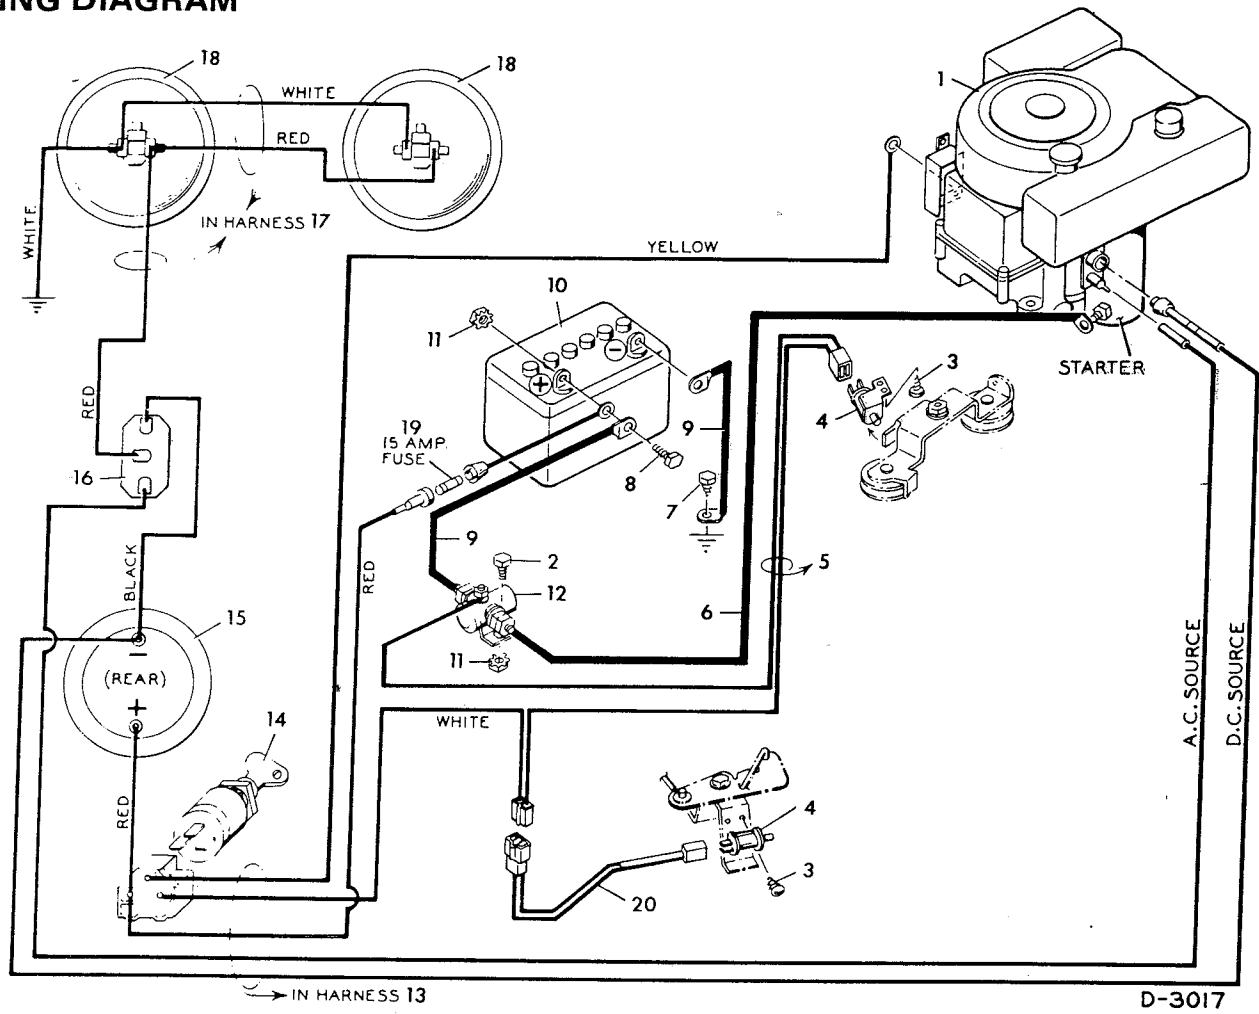

**MODEL 7-4297
WIRING DIAGRAM**

KEY NO.	PART NO.	DESCRIPTION
1	----	Engine
2	26X186	Screw
3	26X159	Screw #8X³/₈" Type A
4	21549	Safety Switch
5	21612	Jumper Wire
6	21577	Battery Cable
7	26X197	Screw 5/16"X³/₄" Type A
8	1X38Z	Hex Bolt 1/4"-20X⁵/₈"
9	21613	Battery Cable
10	23095	Battery
11	15X66	Keps Nut 1/4"-20
12	21261	Solenoid
13	21609	Wiring Harness
14	21064PA	Switch & Key
15	21057PA	Ammeter Ass'y.
16	21686PA	Light Switch
17	21687	Wiring Harness
18	20837	Seal Beam Light
19	21023	Fuse 15 Amp.
20	23239	Jumper Wire
	20729	Key Only