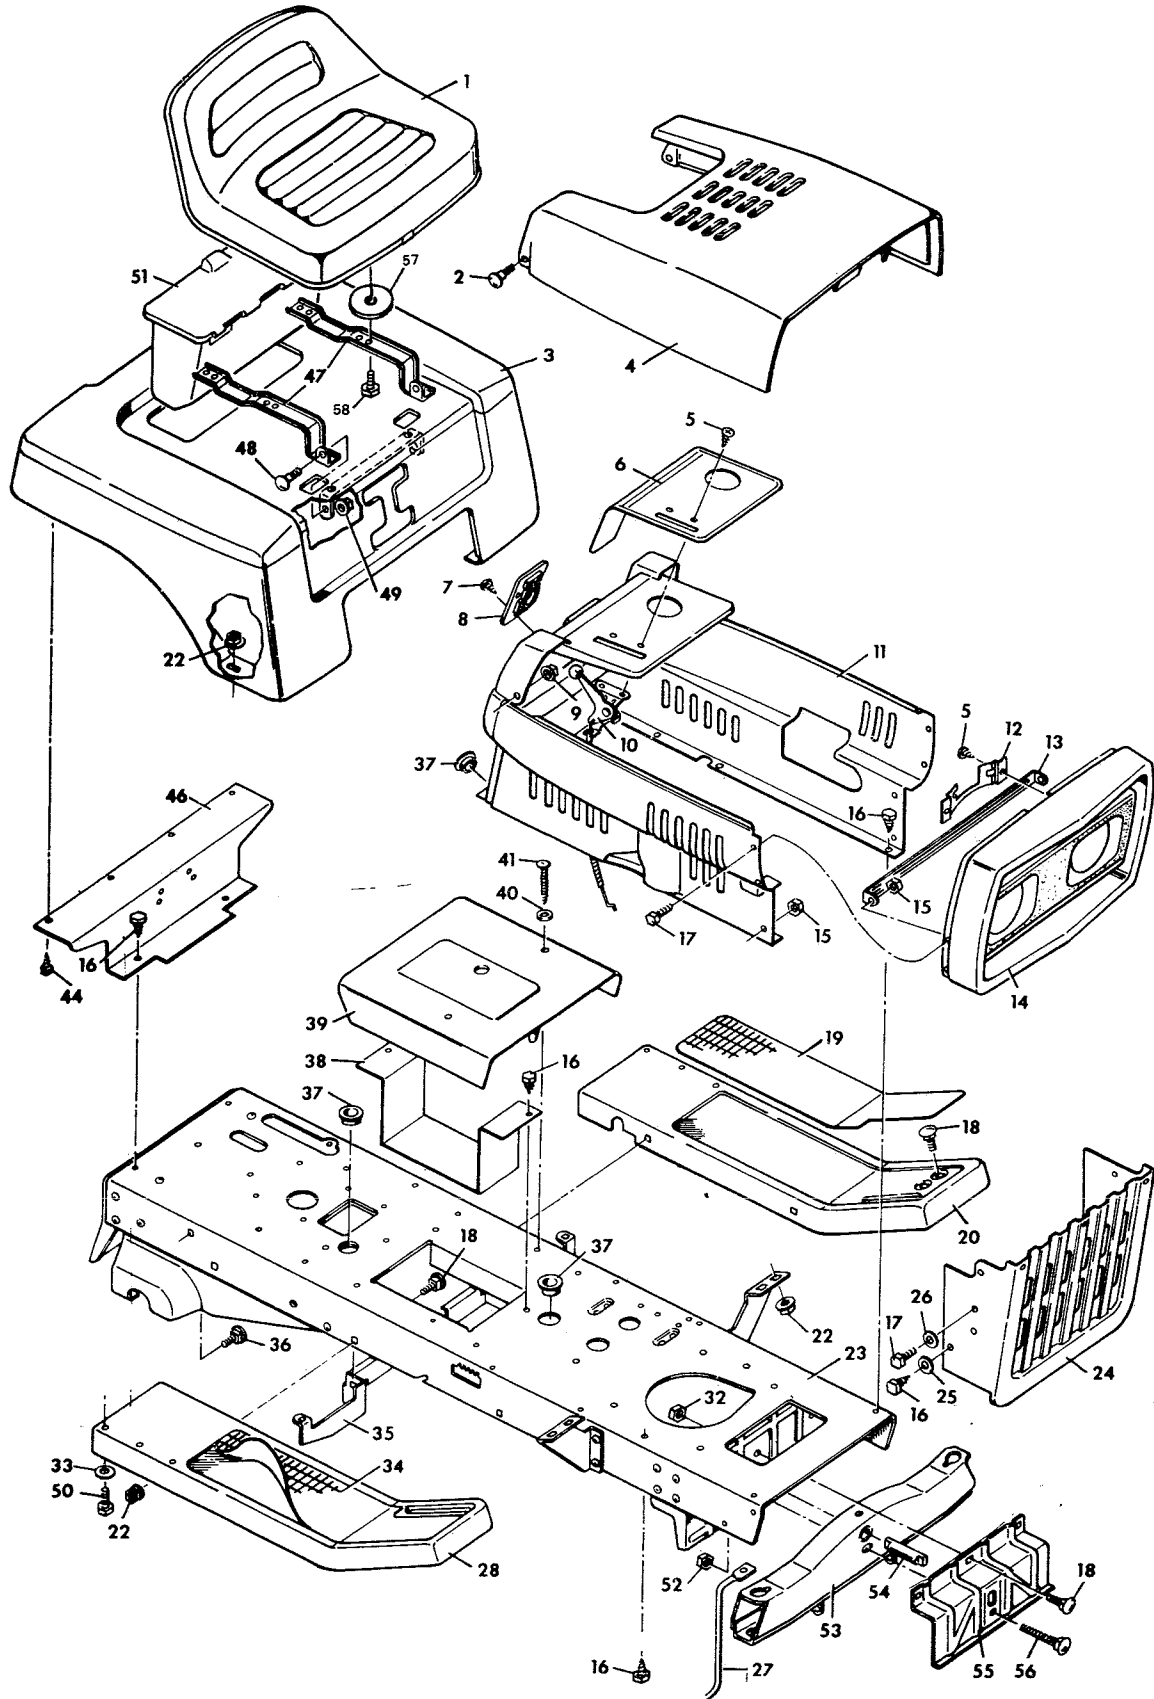

MODEL 7-4297
BODY SECTION

MODEL 7-4297

KEY NO.	PART NO.	DESCRIPTION
1	21970	Seat
2	20661	Shoulder Bolt $\frac{3}{8}$"-16X$\frac{7}{8}$"
3	21418	Rear Shroud Ass'y.
4	21435	Hood
5	26X159	Screw #8X$\frac{3}{8}$" Type A
6	21691	Control Plate
7	26X186	Screw #10$\frac{1}{2}$" Type AB
8	21531	Steering Post Bearing
9	15X68	Flange Nut $\frac{3}{8}$"-16
10	21540PA	Remote Control Unit
11	21458	Engine Shroud Ass'y.
12	21485Z	Sealed Beam Retainer
13	21650Z	Grille & Shroud Brace
14	21406	Grill
15	15X82Z	Flange Nut $\frac{1}{4}$"-20
16	26X174	Screw 5/16"X$\frac{3}{4}$" Type A
17	1X38Z	Bolt $\frac{1}{4}$"-20X$\frac{5}{8}$"
18	2X53	Carriage Bolt 5/16"-18X$\frac{5}{8}$"
19	21569	Mat L.H.
20	21933	Running Board L.H.
22	15X79Z	Flange Nut 5/16"-18
23	403035	Frame Ass'y.
24	21446	Lower Grill
25	17X47Z	Washer
26	17X37Z	Washer
27	23146Z	Belt Guide
28	21932	Running Board R.H.
32	15X88Z	Locknut 5/16"-18
33	17X47Z	Washer
34	21568	Mat R.H.
35	21547	Support & Clip Ass'y.
36	2X56	Carriage Bolt $\frac{3}{8}$"-16X$\frac{3}{4}$"
37	21268	Grommet
38	23094	Battery Support
39	21403	Battery Cover
40	17X112	Finishing Washer
41	26X193	Screw #10X3-$\frac{1}{8}$" Type AB
44	26X185	Screw #10X$\frac{3}{8}$" Type AB
46	21411	Shroud Support
47	23110Z	Seat Hinge
48	20662	Shoulder Screw
49	15X84Z	Flange Locknut
50	1X45Z	Bolt 5/16"-18X$\frac{5}{8}$"
51	21404	Tool Box
52	15X84Z	Lock Nut $\frac{3}{8}$"-16
53	21331	Front Axle Assembly
54	21469	Front Axle Spacer
55	21534	Front Axle Hanger
56	2X60	Carriage Bolt $\frac{3}{8}$"-16X3"
57	20094Z	Washer
58	1X84Z	Bolt