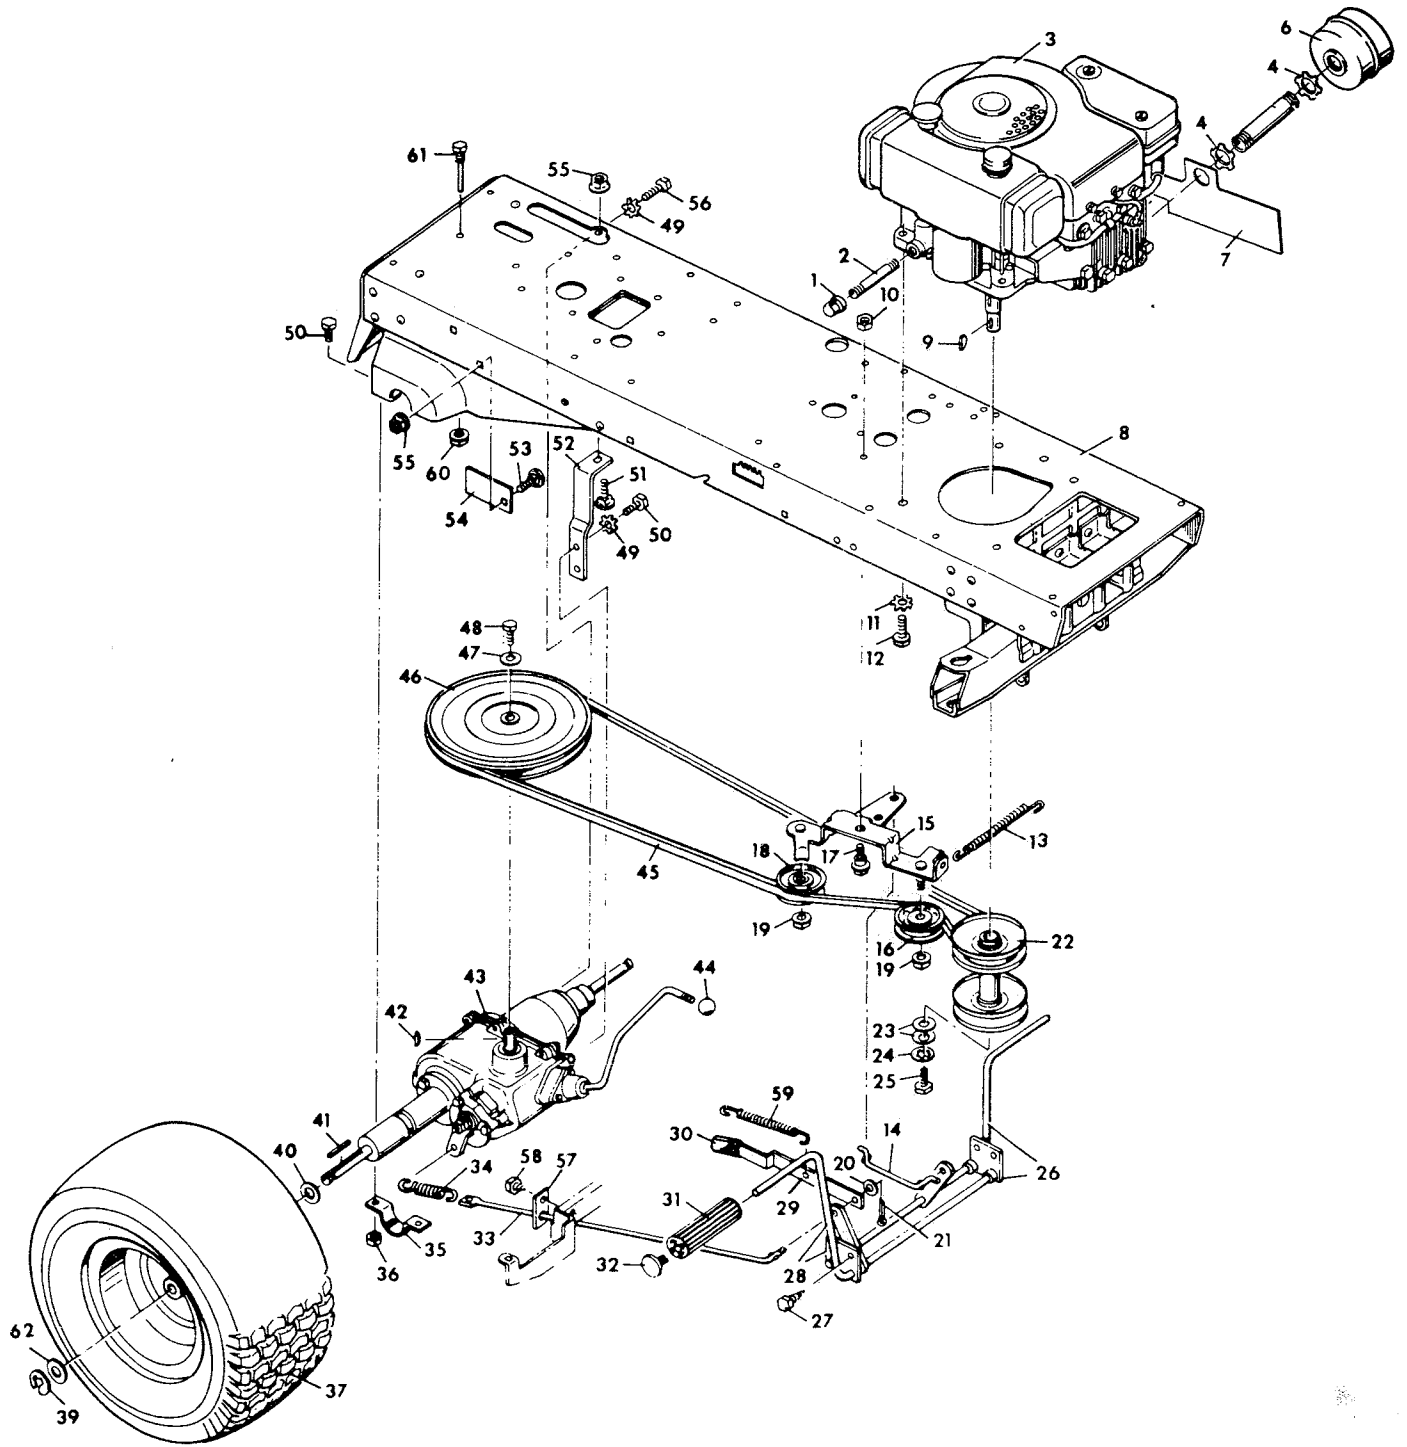

**MODEL NO. 4297 (10 hp.)
DRIVE SECTION**

MODEL NO. 4297 10 hp.

KEY NO.	PART NO.	DESCRIPTION	KEY NO.	PART NO.	DESCRIPTION
1	21651	Cap	34	21675	Spring
2	21652	Oil Drain Extension	35	21473	Transaxle Clamp
3	-----	Engine†	36	15X88Z	Lock Nut 5/16"-18
4	21616	Lock Nut	37	21526	Wheel & Tire 18X9.50-8
5	-----	Muffler Extension†		403004	Wheel Only
6	-----	Muffler (10 hp.)†		403005	Tire 18X9.50-8
7	21664Z	Heat Shield		400162	Valve Stem & Cap
8	403035	Frame Ass'y.		21662	Hub Cap
9	20662	Woodruff Key #6	39	11X3	E-Ring
10	15X84Z	Lock Nut 3/8"-16	40	21521	Washer
11	19X8	Lock Washer	41	21553	Square Key
12	20103	Engine Bolt 3/8"-16X1	42	21539	Woodruff Key
13	20684	Spring	43	-----	Transaxle#
14	21681	Clutch Link Rod	44	20841	Knob
15	21428	Idler Bracket & Stud Ass'y.	45	21615	Drive Belt 1/2"X95"
16	21409	Idler Pulley	46	21447	Input Pulley
17	21426	Shoulder Bolt 3/8"-16X7/8"	47	18X30	Lockwasher
18	20613	Idler Pulley	48	1X38Z	Bolt 1/4"-20X5/8"
19	15X84Z	Flange Lock Nut 3/8-16	49	18X15	Lock Washer
20	17X47Z	Washer	50	1X73	Bolt 5/16"-18X7/8"
21	30X20	Cotter Pin 3/4"	51	2X57	Carriage Bolt 3/8"-16X7/8"
22	21415Z	Stack Pulley	52	21440Z	Transaxle Support Bracket
23	10851Z	Washer	53	2X56	Carriage Bolt 3/8"-16X3/4"
24	19X39	Shakeproof Washer	54	21683	Belt Guide
25	1X20	Bolt 3/8"-24X1"	55	15X68	Lock Nut 3/8"-16
26	21950	Clutch Lever Ass'y.	56	1X84Z	Bolt 5/16"-18X1"
27	26X174	Screw	57	21678Z	Brake Rod Support
28	21946	Brake Lever Ass'y.	58	26X185	Screw #10X1/2" Type AB
29	21484Z	Parking Brake Arm	59	20682	Spring
30	21434	Grip	60	15X79Z	Lock Nut
31	21544	Pedal	61	20619	Belt Guide
32	21535	Cap	62	17X115	Washer
33	21472Z	Brake Rod			

†NOTE: Your engine Model, type and Code Number is stamped on Blower Housing.

#NOTE: Transaxle parts available through Tecumseh Dealer's Only.