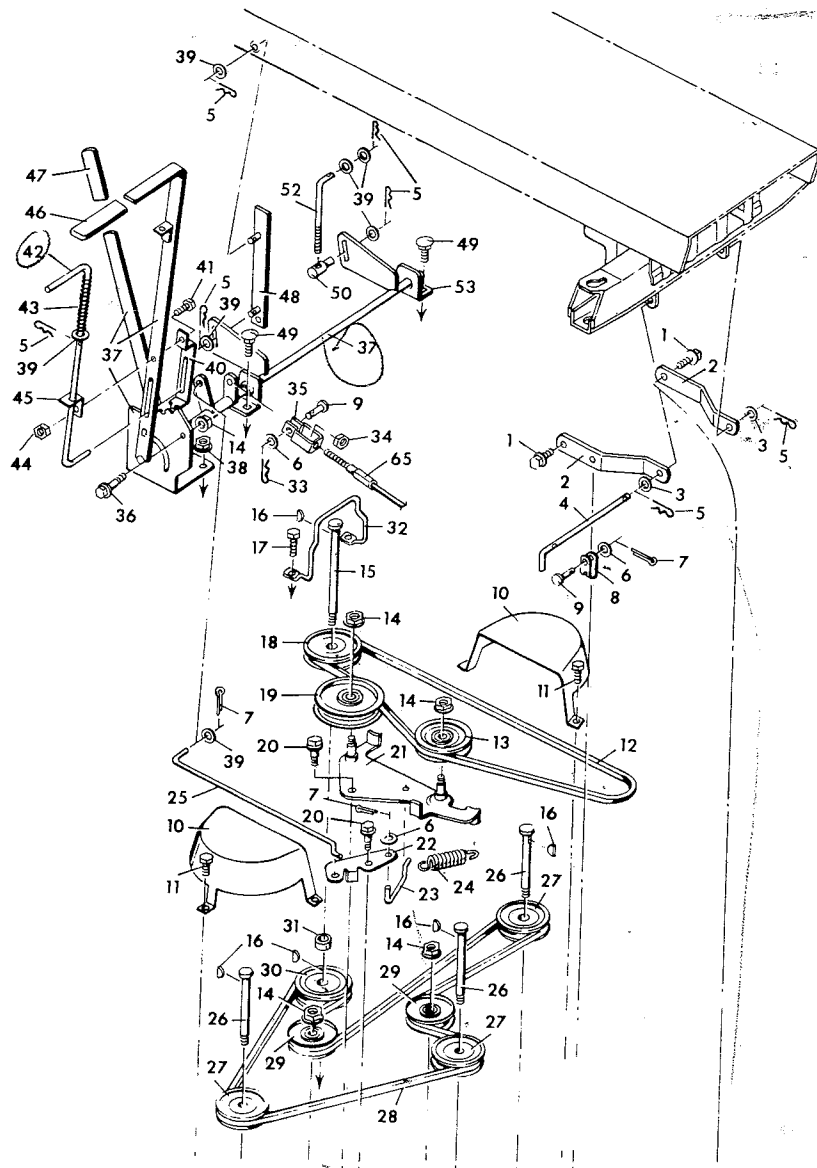

**MODEL 7-4297
BLADE HOUSING
(UPPER)**

KEY NO.	PART NO.	DESCRIPTION	KEY NO.	PART NO.	DESCRIPTION
1	20661	Shoulder Bolt	24	23219	Spring
2	23185	Support Arm	25	23232Z	Link Rod
3	17X57Z	Washer I.D. 15/32"	26	20616	Jackshaft
4	21912Z	Pull Pin	27	23212	Pulley
5	20692	Hair Pin	28	23223	Cross Drive Belt 1/2"X95"
6	17X47Z	Washer I.D. 11/32"	29	21409	Backside Idler Pulley
7	30X20	Cotter Pin	30	20615	Pulley
8	21914Z	Clevis	31	23213Z	Spacer
9	29X93	Clevis Pin	32	23215Z	Belt Guide
10	23231	Pulley Cover	33	20101	Hair Pin
11	1X38	Shoulder Bolt	34	15X2	Hex Nut 5/16"-18
12	23214	Blade Drive Belt 1/2"X59"	35	21915	Adjusting Clevis
13	23211	Idler Pulley	36	21602	Shoulder Bolt 3/8"-16
14	15X84Z	Flange Locknut 3/8"-16	37	23201	Lifter Ass'y.
15	23180	Jackshaft	38	15X88Z	Flange Nut 5/16-18
16	20062	Woodruff Key	39	17X53Z	Washer I.D. 13/32
17	1X84Z	Hex Bolt 5/16"-18X1"	40	23192Z	Lifter Guide Brkt.
18	21096	Jackshaft Pulley	41	1X95	Hex Bolt 1/4"-20X3/8"
19	23238	Backside Idler Pulley	42	23194Z	Lifter Rod
20	21426	Shoulder Bolt 3/8"-16X7/8	43	23221Z	Spring
21	23179Z	Blade Drive Idler	44	15X66	Hex Nut 1/4"-20
22	23226Z	Engagement Link	45	23193Z	Guide Bracket
23	23228Z	Link Rod	46	23222	Lifter Grip