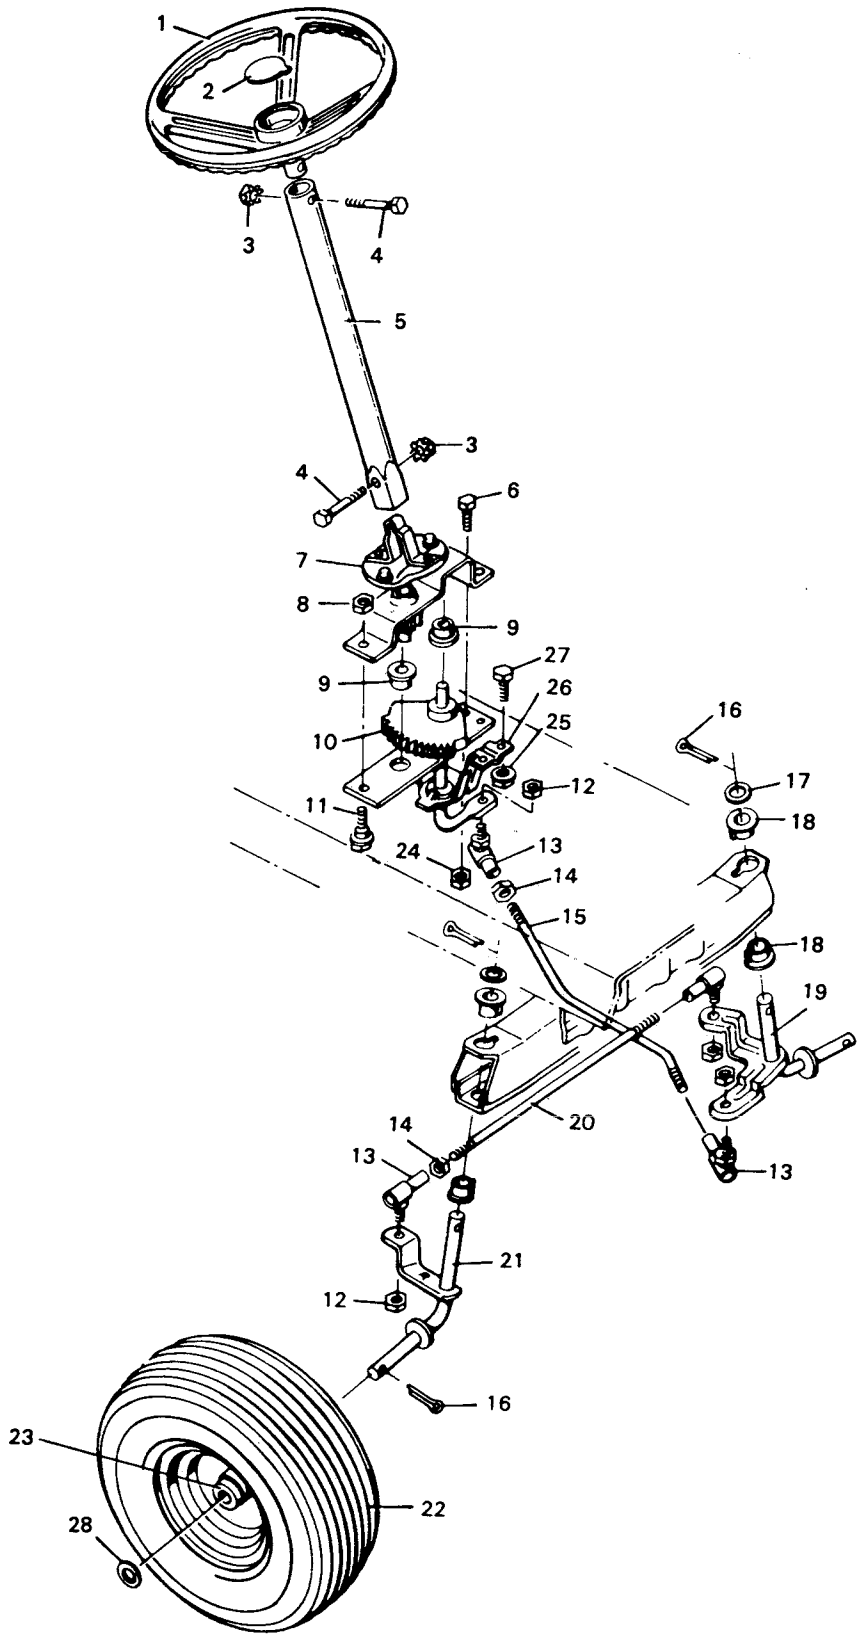

MODEL 7-4297
STEERING SECTION

MODEL 7-4297

KEY NO.	PART NO.	DESCRIPTION
1	21688	Steering Wheel
2	21303	Steering Wheel Cap
3	15X76	Keps Nut 5/16"-18
4	1X75	Bolt 5/16"-18X1 ³ / ₄ "
5	21486C	Steering Post
6	1X73Z	Screw 5/16"-18X7/8"
7	21493	Steering Gear & Coupling Ass'y.
8	15X84Z	Locknut 3/8"-16
9	20587	Bearing
10	21692	Steering Arm Gear & Brkt. Ass'y.
11	21426	Shoulder Bolt
12	15X87Z	Locknut 3/8"-24
13	21031	Ball Joint
14	15X61Z	Hex Nut 3/8"-24
15	21482	Drag Link Rod
16	30X49	Cotter Pin 1 ¹ / ₄ "
17	17X83Z	Washer
18	21401	Spindle Bearings
19	21476	Spindle Ass'y. L.H.
20	21475	Tie Rod Ass'y.
21	21479	Spindle Ass'y. R.H.
22	21527	Front Wheel & Tire
	403000	Rim Only
	403001	Tire Only
	400162	Valve Stem & Cap
	20797	Hub Cap
23	403010	Front Wheel Bearing
24	15X43Z	Locknut 5/16"-18
25	15X79Z	Flange Nuts 5/16-18
26	21693	Steering Bracket
27	1X45Z	Bolt 5/16-18X5/8"
28	17X115	Washer
	23243	Parts Bag