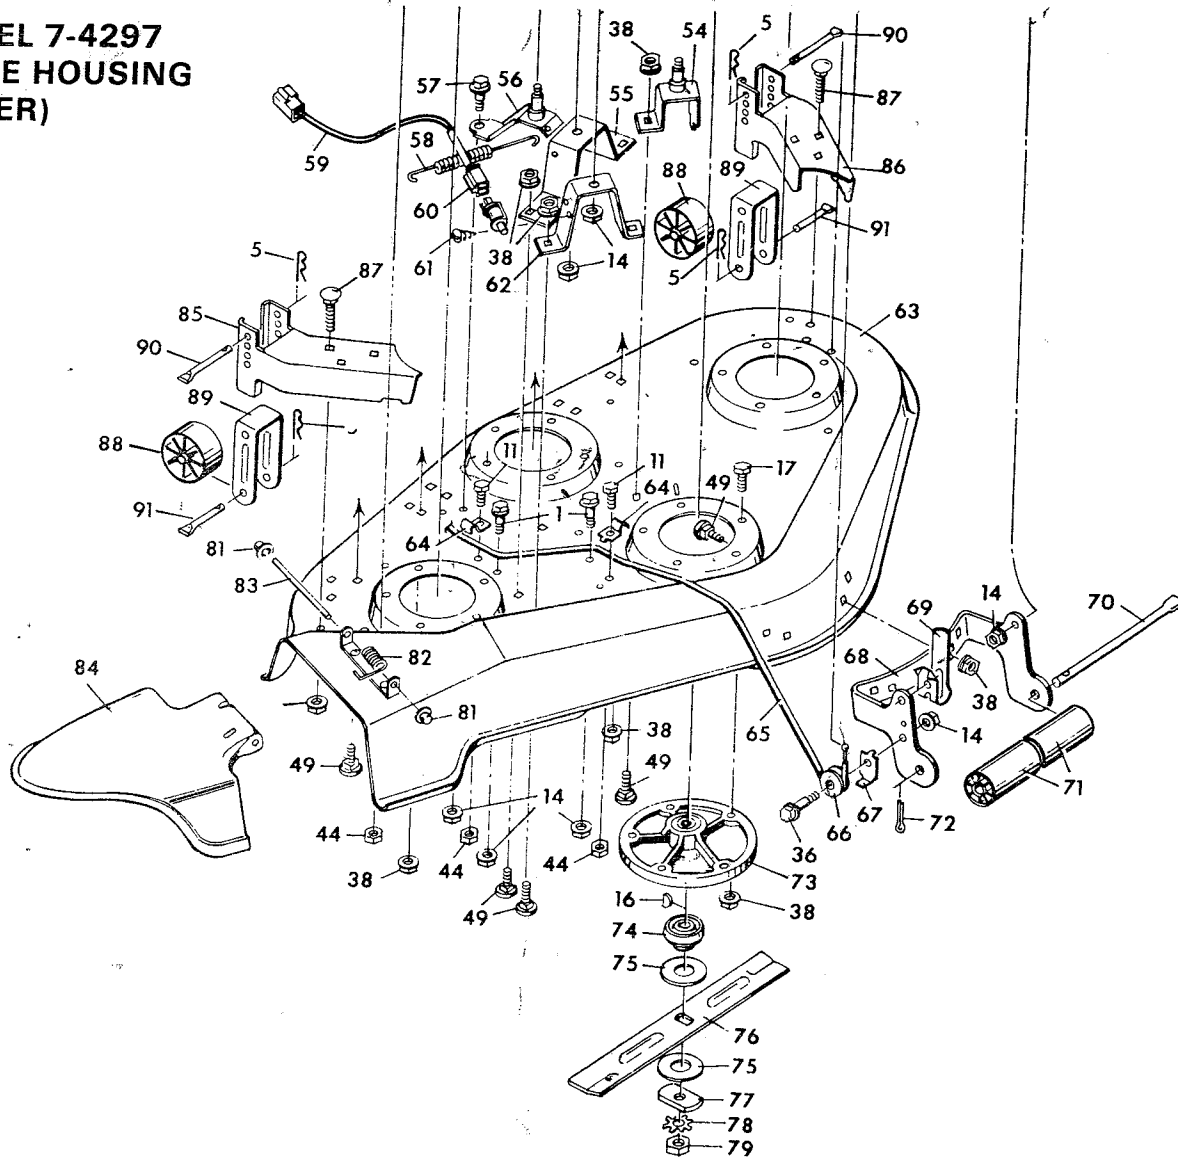

**MODEL 7-4297
BLADE HOUSING
(LOWER)**

KEY NO.	PART NO.	DESCRIPTION	KEY NO.	PART NO.	DESCRIPTION
47	21249	Engagement Lever Grip	70	23186Z	Roller Axle
48	23188Z	R.H. Mounting Bracket	71	23203	Roller
49	2X53	Carriage Bolt 5/16"-18X3/4"	72	30X49	Cotter Pin
50	21920	Adjusting Nut	73	20551	Jackshaft Housing
52	23275Z	L.H. Mounting Bracket	74	20617	Blade Adapter
53	23184	Lifter Support	75	21673Z	Washer
54	23177	Fixed Idler Ass'y.	76	23209	Blade
55	23240	Idler Support	77	20663Z	Blade Washer
56	23178Z	Idler Ass'y.	78	18X27	Lock Washer
57	20662	Shoulder Bolt 3/8"-16X7/8"	79	15X72	Hex Nut 1/4"-20
58	23220	Spring	80	23208	Rear Roller Support
59	23239	Jumper Wire	81	28X23	Push-On-Cap
60	21549	Safety Switch	82	21189	Torsion Spring
61	26X159	Screw	83	23173Z	Deflector Rod
62	23241	Engagement Link Support	84	23224	Chute Deflector
63	23171	Housing	85	23262	R.H. Gauge Wheel Bracket
64	21953Z	Cable Guide	86	23263	L.H. Gauge Wheel Bracket
65	23216	Lifter Cable	87	2X58	Carriage Bolt 5/16"-18X2 1/2"
66	23187	Nylon Pulley	88	23257	Gauge Wheel
67	23191Z	Cable Guide	89	23260Z	Gauge Wheel Retainer
68	23225	Roller Support	90	23259Z	Retainer Pin
69	23255Z	Belt Guide	91	23258Z	Axle Pin
				40404Z	Complete Blade Housing Assy. (Less Lifter Ass'y.)