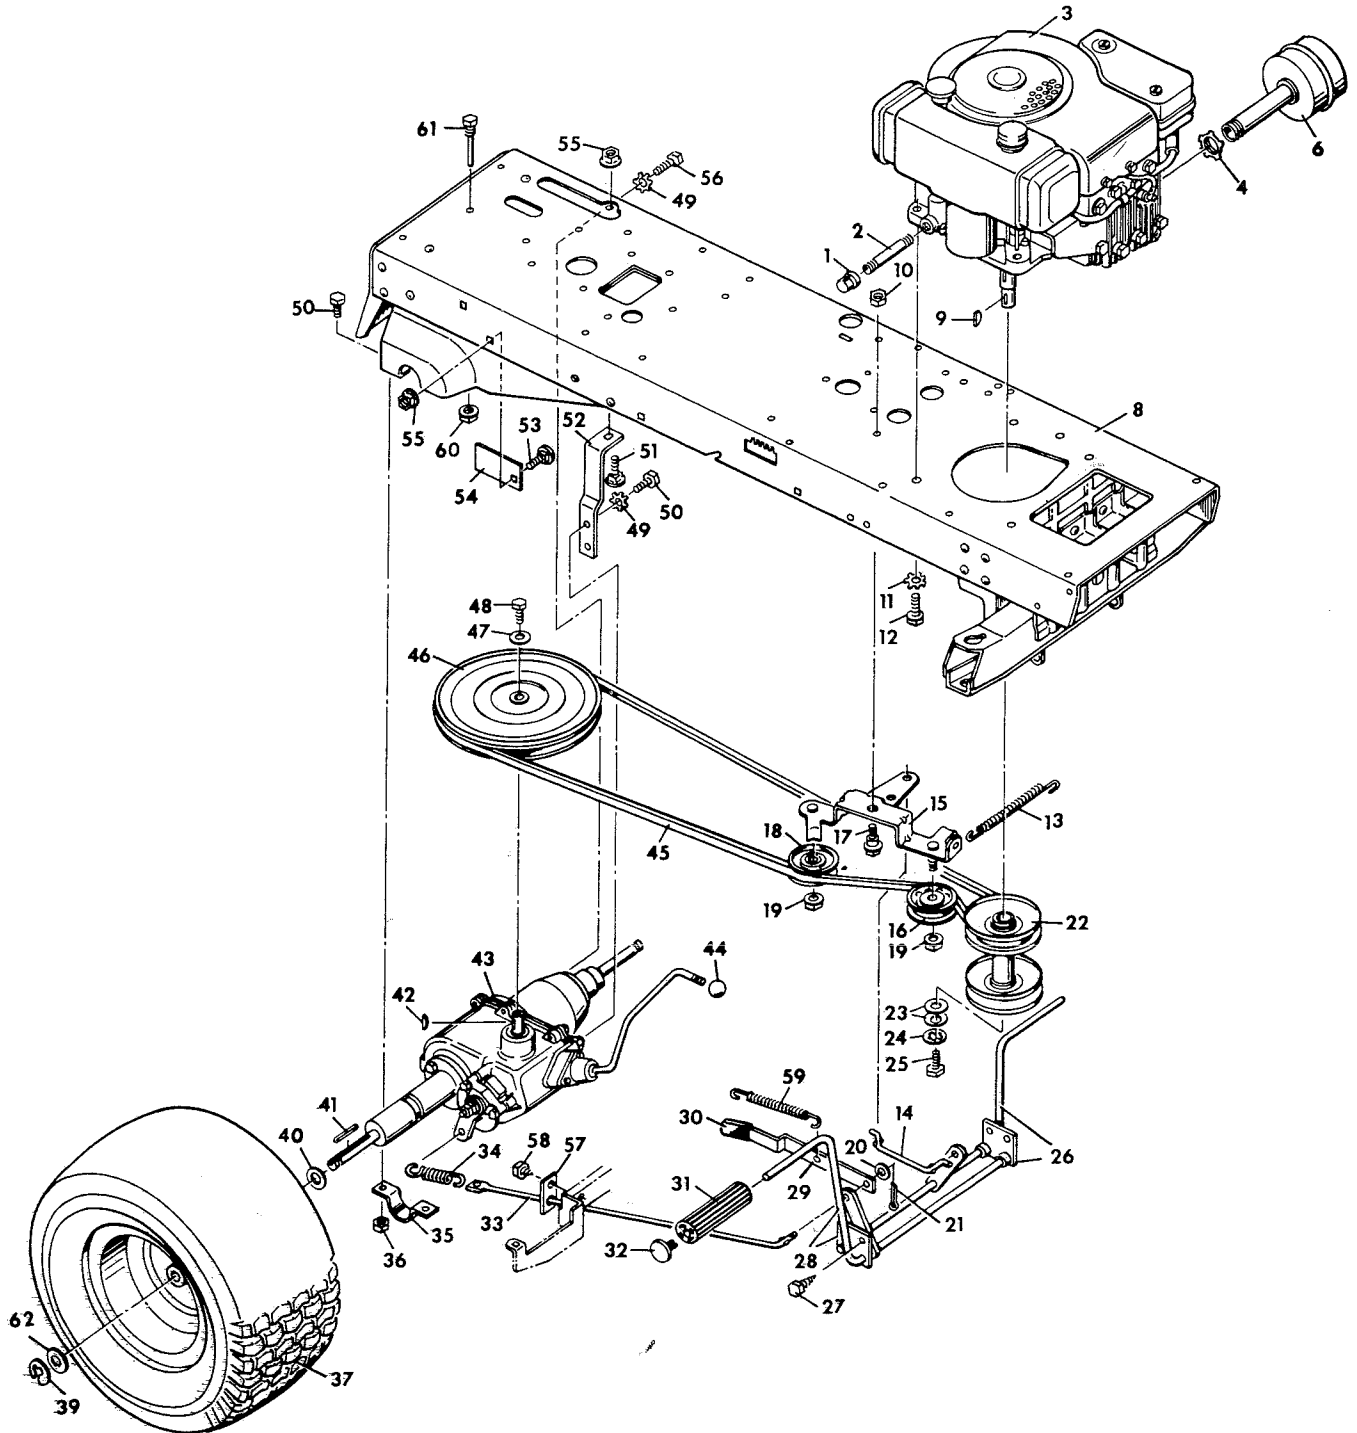

MODEL NO. 3697 (10 hp.)

MODEL NO. 3697 10 hp.

KEY NO.	PART NO.	DESCRIPTION	KEY NO.	PART NO.	DESCRIPTION
1	21651	Cap	33	21472Z	Brake Rod
2	21652	Oil Drain Extension	34	21675	Spring
3	-----	Engine†	35	21473	Transaxle Clamp
4	21618	Lock Nut	36	15X88Z	Lock Nut 5/16"-18
6	-----	Muffler (10 hp.)†	37	21526	Wheel & Tire 18X9.50-8
7	21664Z	Heat Shield		403004	Wheel Only
8	403035	Frame Ass'y.		403005	Tire 18X9.50-8
9	20662	Woodruff Key #6		400162	Valve Stem & Cap
10	15X84Z	Lock Nut 3/8"-16		21662	Hub Cap
11	19X8	Lock Washer	39	11X3	E-Ring
12	20103	Engine Bolt 3/8"-16X1	40	21521	Washer
13	20684	Spring	41	21553	Square Key
14	21681	Clutch Link Rod	42	21539	Woodruff Key
15	21428	Idler Bracket & Stud Ass'y.	43	-----	Transaxle#
16	21409	Idler Pulley	44	20841	Knob
17	21426	Shoulder Bolt 3/8"-16X7/8"	45	21615	Drive Belt 1/2"X95"
18	20613	Idler Pulley	46	21447	Input Pulley
19	15X84Z	Flange Lock Nut 3-16	47	18X30	Lockwasher
20	17X47Z	Washer	48	1X38Z	Bolt 1/4"-20X5/8"
21	30X20	Cotter Pin 3/4"	49	18X15	Lock Washer
22	21415Z	Stack Pulley	50	1X73	Bolt 5/16"-18X7/8"
23	10851Z	Washer	51	2X57	Carriage Bolt 3/8"-16X7/8"
24	19X39	Shakeproof Washer	52	21440Z	Transaxle Support Bracket
25	1X20	Bolt 3/8"-24X1"	53	2X56	Carriage Bolt 3/8"-16X3/4"
26	21950	Clutch Lever Ass'y.	54	21683	Belt Guide
27	26X174	Screw	55	15X68	Lock Nut 3/8"-16
28	21946	Brake Lever Ass'y.	56	1X84Z	Bolt 5/16"-18X1"
29	21484Z	Parking Brake Arm	57	21678Z	Brake Rod Support
30	21434	Grip	58	26X185	Screw #10X1/2" Type AB
31	21544	Pedal	59	20682	Spring
32	21535	Cap	60	15X79Z	Lock Nut
			61	20619	Belt Guide
			62	17X115	Washer

†NOTE: Your engine Model, type an Code Number is stamped on Blower Housing.

#NOTE: Transaxle parts available through Tecumseh Dealer's Only.