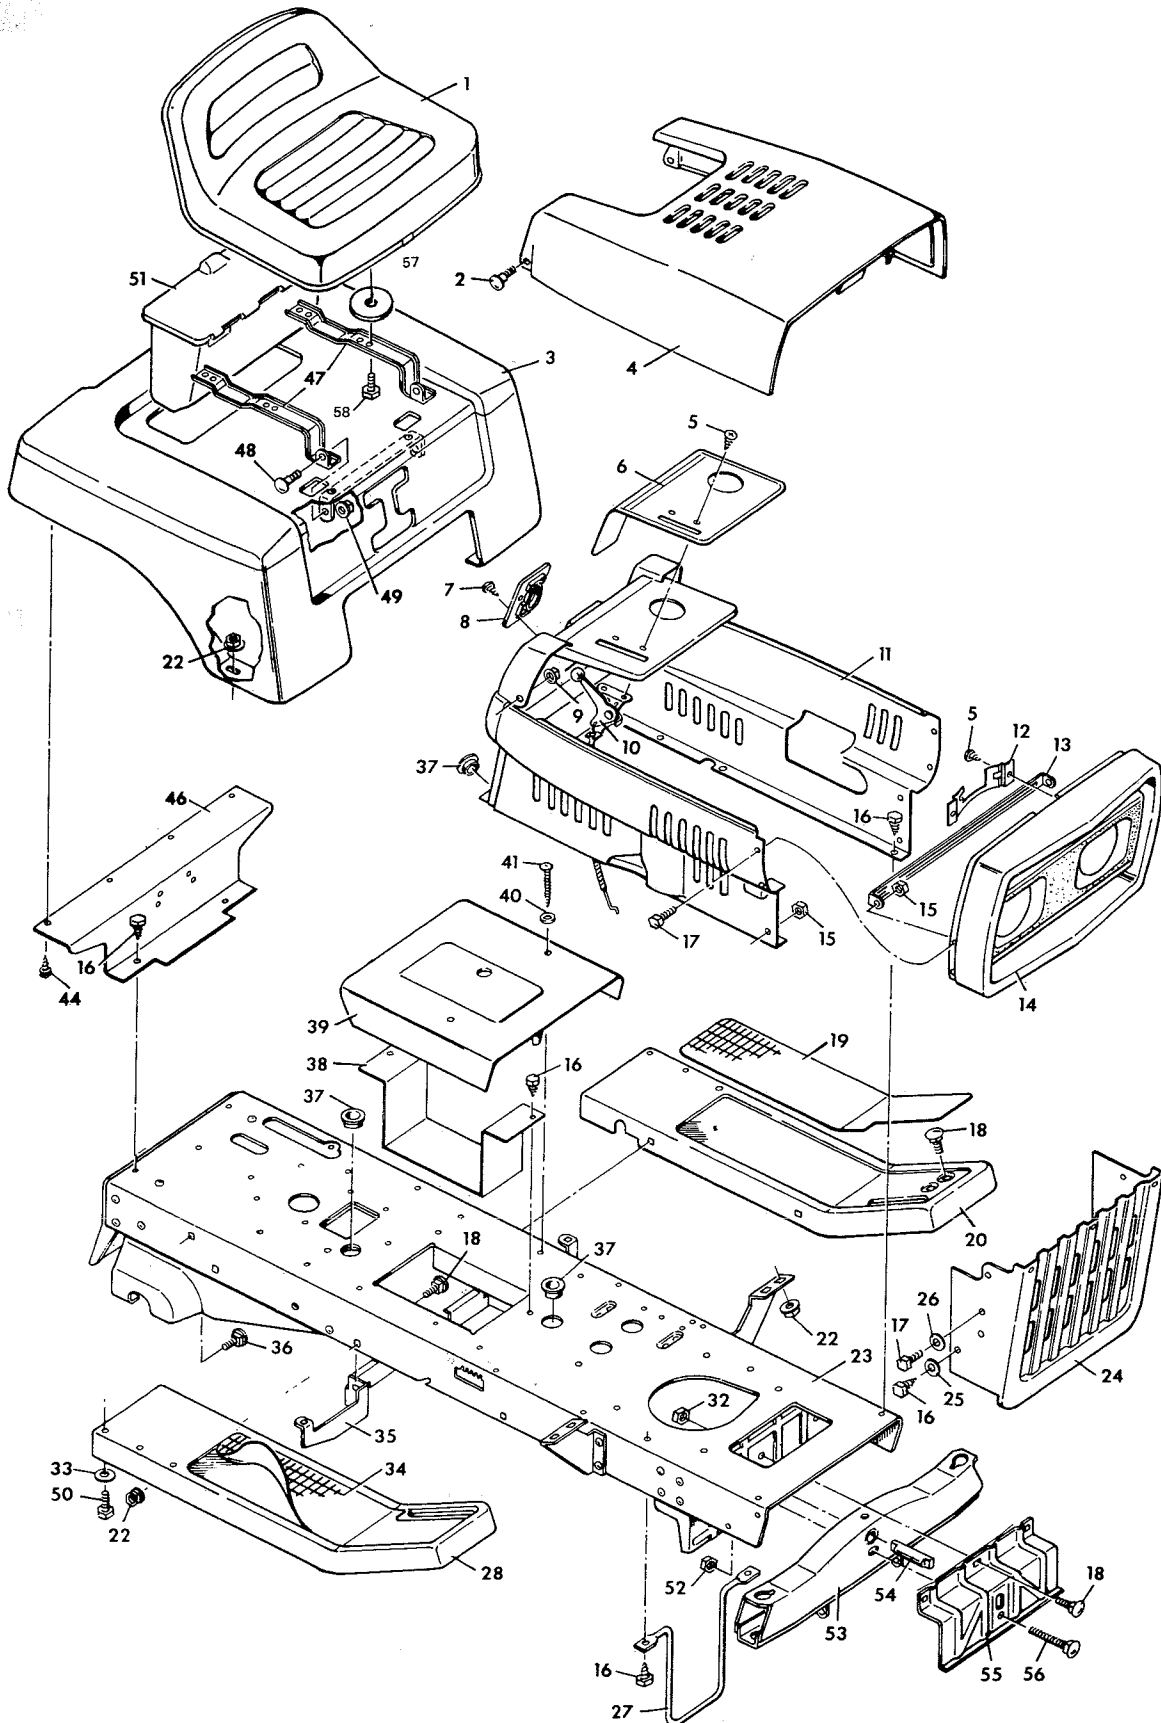

**MODEL 7-3697
BODY SECTION**

MODEL 7-3697

KEY NO.	PART NO.	DESCRIPTION
1	21970	Seat
2	20661	Shoulder Bolt $\frac{3}{8}$"-16X$\frac{7}{8}$"
3	21418	Rear Shroud Ass'y.
4	21435	Hood
5	26X159	Screw #8X$\frac{3}{8}$" Type A
6	21691	Control Plate
7	26X186	Screw #10X$\frac{1}{2}$" Type AB
8	21531	Steering Post Bearing
9	15X68	Flange Nut $\frac{3}{8}$"-16
10	21540PA	Remote Control Unit
11	21458	Engine Shroud Ass'y.
12	21485Z	Sealed Beam Retainer
13	21650Z	Grille & Shroud Brace
14	21406	Grill
15	15X82Z	Flange Nut $\frac{1}{4}$"-20
16	26X174	Screw 5/16"X$\frac{3}{4}$" Type A
17	1X38Z	Bolt $\frac{1}{4}$"-20X$\frac{5}{8}$"
18	2X53	Carriage Bolt
19	21569	Mat L.H.
20	21933	Running Board L.H.
22	15X79Z	Flange Nut 5/16"-18
23	403035	Frame Ass'y.
24	21446	Lower Grill
25	17X47Z	Washer
26	17X37Z	Washer
27	23146Z	Belt Guide
28	21932	Running Board R.H.
32	15X88Z	Locknut 5/16"-18
33	17X47Z	Washer
34	21568	Mat R.H.
35	21547	Support & Clip Ass'y.
36	2X56	Carriage bolt $\frac{3}{8}$"-16X$\frac{3}{4}$"
37	21268	Grommet
38	23094	Battery Support
39	21403	Battery Cover
40	17X112	Finishing Washer
41	26X193	Screw #10X3-$\frac{1}{8}$" Type AB
44	26X185	Screw #10X$\frac{3}{8}$" Type AB
46	21411	Shroud Support
47	23110Z	Seat Hinge
48	20662	Shoulder Screw
49	15X84Z	Flange Locknut
50	1X45Z	Bolt 5/16"-18X$\frac{5}{8}$"
51	21404	Tool Box
52	15X84Z	Lock Nut $\frac{3}{8}$"-16
53	21331	Front Axle Assembly
54	21469	Front Axle Spacer
55	21534	Front Axle Hanger
56	2X60	Carriage Bolt $\frac{3}{8}$"-16X3"
57	20094Z	Washer
58	1X84Z	Bolt