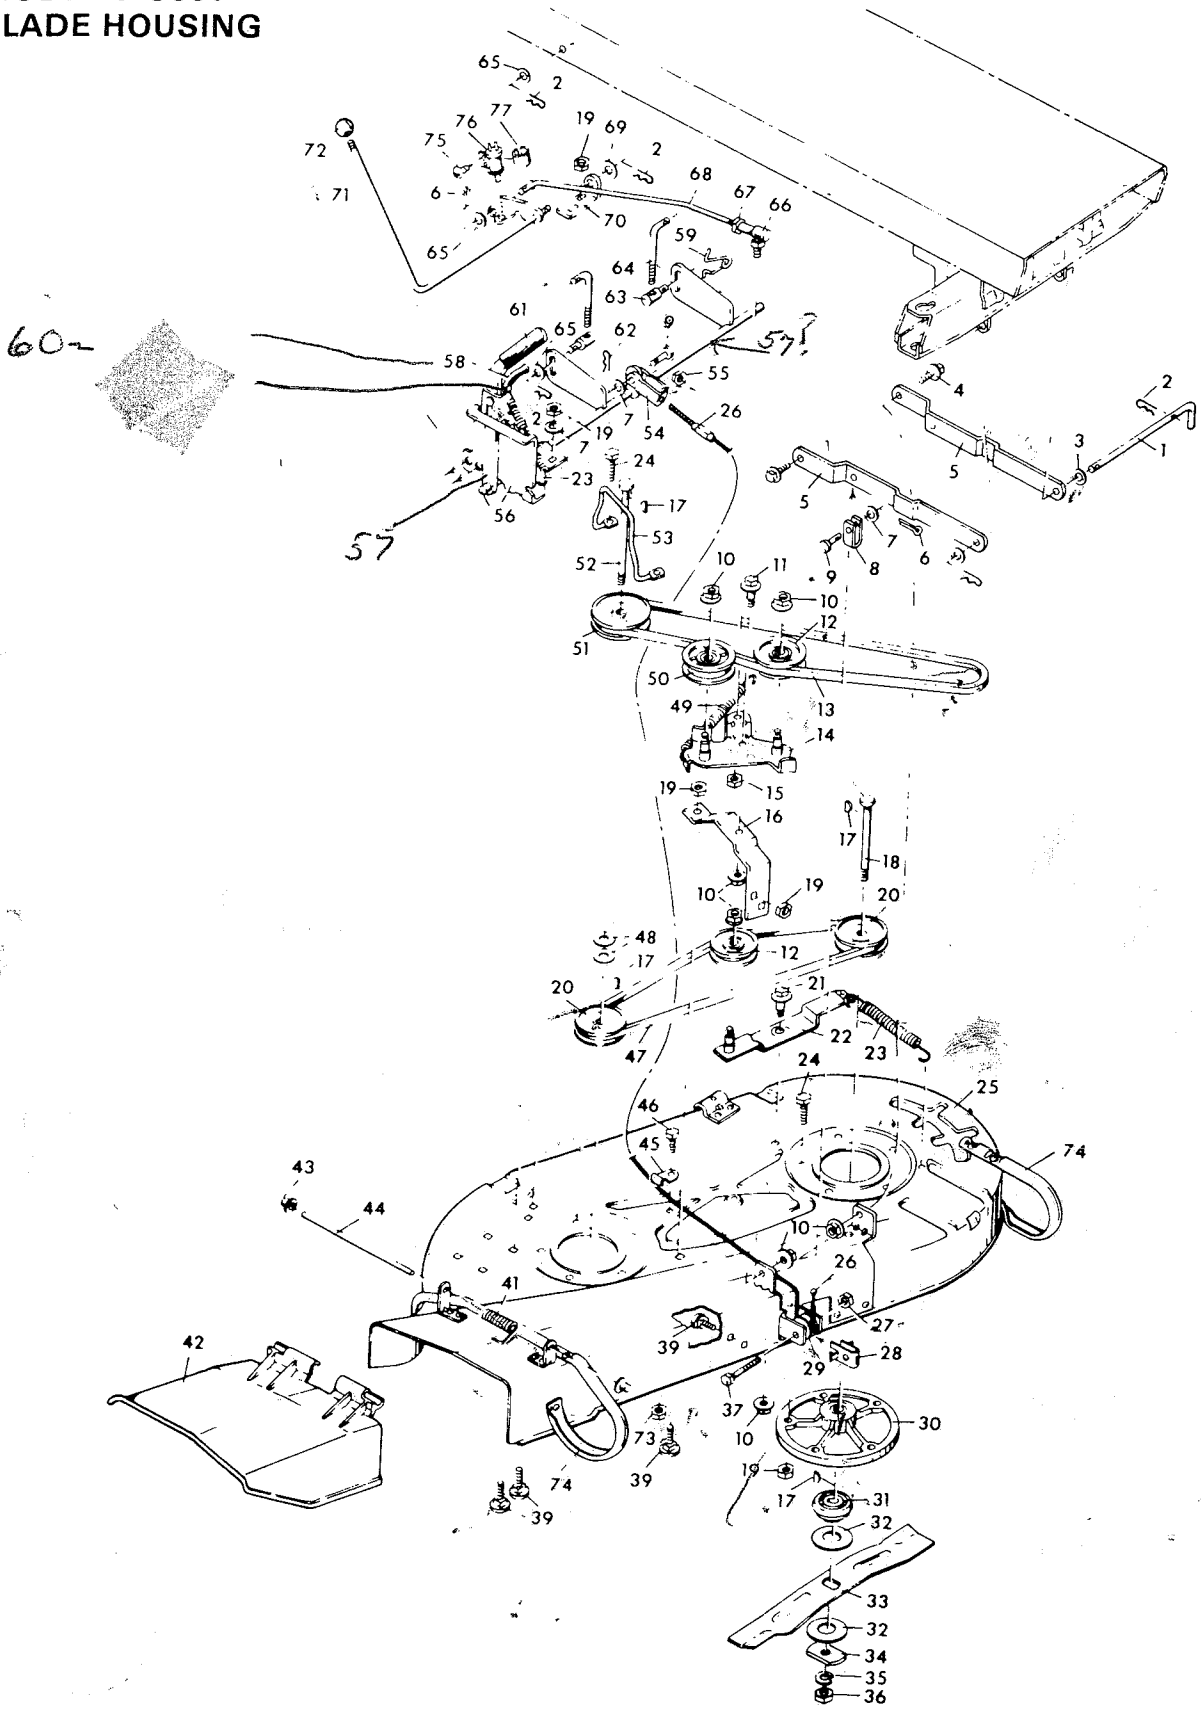

**MODEL 7-3643
MODEL 7-3666
MODEL 7-3667
MODEL 7-3697
BLADE HOUSING**

36" BLADE HOUSING

KEY NO.	PART NO.	DESCRIPTION	KEY NO.	PART NO.	DESCRIPTION
1	21912Z	Pull Pin	39	2X53	Carriage Bolt
2	20692	Hair Pin	41	21189	Torsion Spring
3	17X57Z	Washer	42	21154	Chute Deflector
4	20661	Shoulder Bolt	43	28X23	Push-On-Cap
5	21911	Support Arms	44	21198Z	Pivot Rod
6	30X20	Cotter Pins	45	21953Z	Cable Guide
7	17X47Z	Washer	46	1X38Z	Bolt 1/4"-20X5/8"
8	21914Z	Clevis	47	20557	Cross Drive Belt 1/2"X46"
9	29X93	Clevis Pin	48	17X87Z	Washers
10	15X84Z	Flange Locknut 3/8"-16	49	23126	Idler Spring
11	21426	Shoulder Bolt 3/8"-16X7/8"	50	21409	Idler Pulley
12	20613	Idler Pulley	51	21096	Jackshaft Pulley
13	21649	Blade Drive Belt 1/2"X55"	52	21024	Jackshaft - Long
14	21927	Blade Drive Idler Ass'y.	53	21504Z	Belt Guide
15	15X77	Locknut 3/8"-24	54	21915Z	Adjusting Clevis
16	21496	Idler Support Bracket	55	15X2	Hex Nut 5/16"-18
17	20062	Woodruff Key #6	56	21500	Lifter Bracket
18	20616	Jackshaft - Short	57	21906	Lifter Ass'y.
19	15X88Z	Nut 5/16"-18	58	23127	Grip
20	21022	Jackshaft Pulley	59	23139Z	Spring
21	20662	Shoulder Bolt	60	~~21308Z~~	Lifter Latch
22	21139Z	Idler Bracket Ass'y.	61	21249	Grip
23	20682	Spring	62	20101	Hair Pin
24	1X84Z	Bolt 5/16"-18X1	63	21920	Adjusting Nut
25	21907	Blade Housing	64	21918Z	Adjusting Rod
26	21913	Lift Cable	65	17X53Z	Washer
27	15X67	Hex Nut 1/4"-20	66	21031	Ball Joint
28	21917Z	Cable Guide	67	15X61Z	Hex Nut 3/8"-24
29	21916	Nylon Pulley	68	21517	Link Rod
30	20551	Jackshaft Housing	69	17X67Z	Washer
31	20617	Blade Adapter	70	20934	Bracket
32	21673Z	Washer	71	21515C	Blade Drive Lever Ass'y.
33	20930	Blade	72	20739	Knob
34	20663Z	Blade Washer	73	15X66	Hex Nut 1/4"-20
35	18X27	Lockwasher	74	404015	Skid Set
36	15X72	Hex Nut 1/2"-20	75	26X159	Screw #8X3/8"
37	1X90	Bolt 1/4"-20X1-3/4"	76	21549	Safety Switch
			77	21670	Safety Switch Protector
				404036	Complete Blade Housing Assembly

~~23108~~ 21591

158-6X46 shoulder screw

†NOTE: Your Engine Model, Type and Code Number is stamped on Blower Housing. Replacement parts may be obtained from your nearest Briggs & Stratton Service Center.

#NOTE: Transaxle parts available through Tecumseh Dealer's Only.