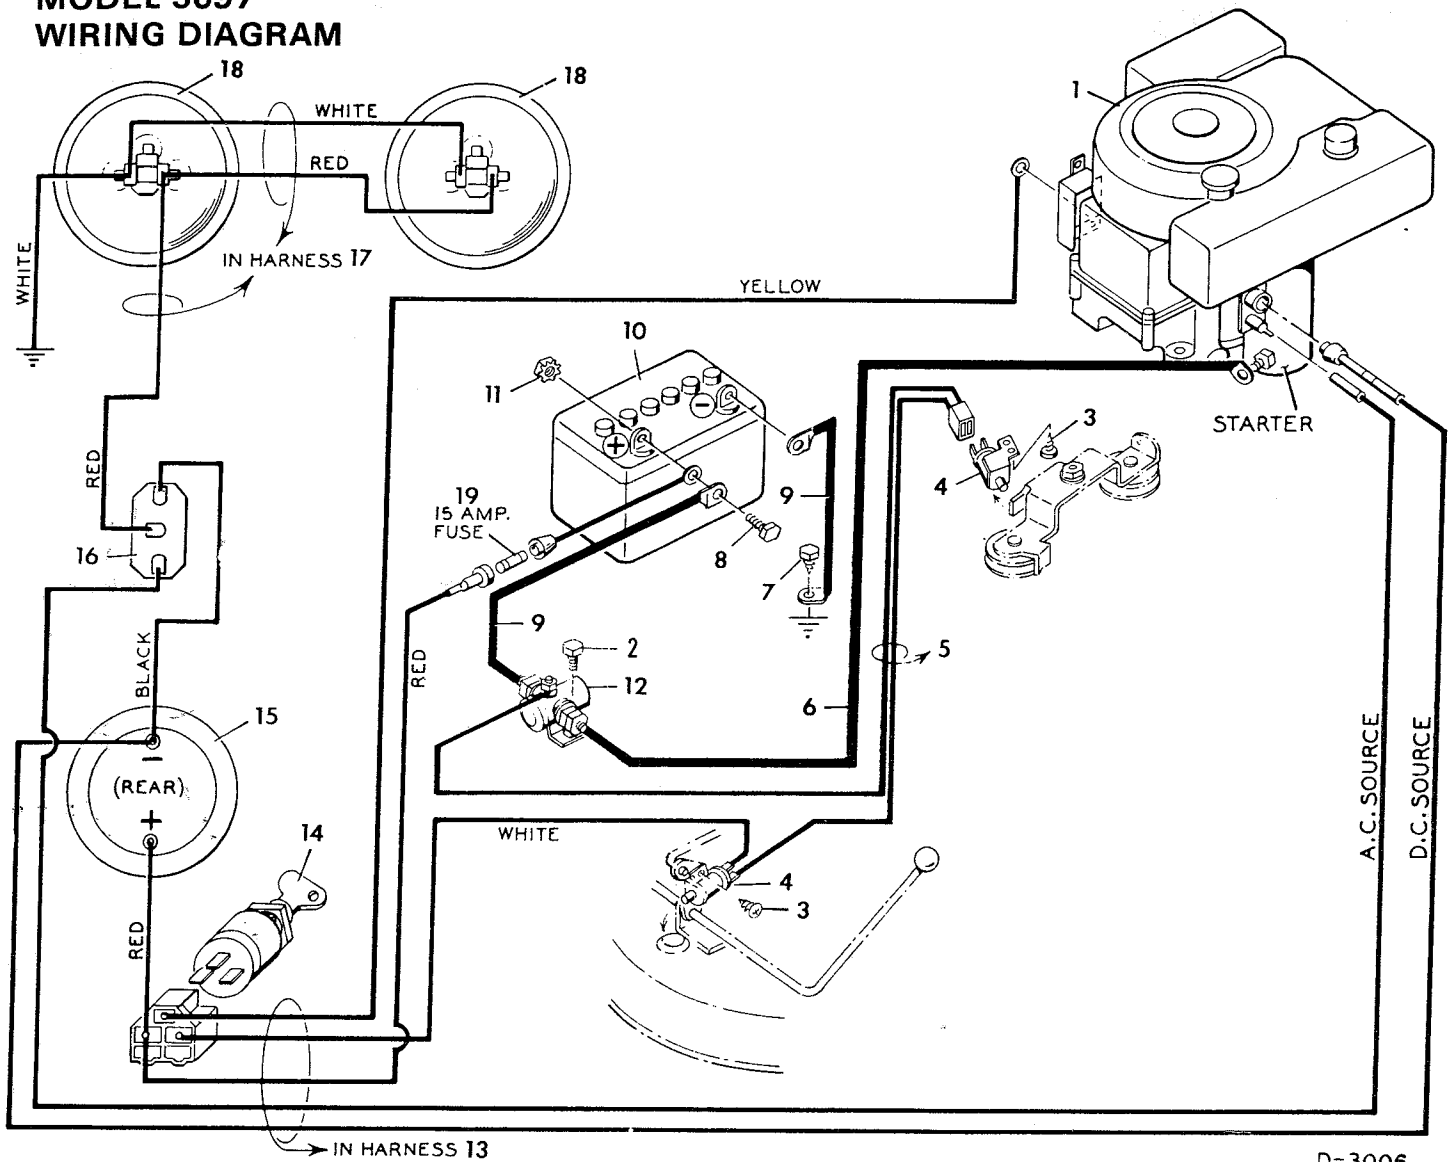

**MODEL 3697
WIRING DIAGRAM**

D-3006

KEY NO.	PART NO.	DESCRIPTION
1	----	Engine
2	26X186	Screw
3	26X159	Screw #8X³/₈" Type A
4	21549	Safety Switch
5	21612	Jumper Wire
6	21577	Battery Cable
7	26X197	Screw 5/16"X³/₄" Type A
8	1X38Z	Hex Bolt 1/4"-20X⁵/₈"
9	21613	Battery Cable
10	23095	Battery
11	15X66	Keps Nut 1/4"-20
12	21261	Solenoid
13	21609	Wiring Harness
14	21064PA	Switch & Key
15	21057PA	Ammeter Ass'y.
16	21686PA	Light Switch
17	21687	Wiring Harness
18	20837	Seal Beam Light
19	21023	Fuse 15 Amp.
	20729	Key Only