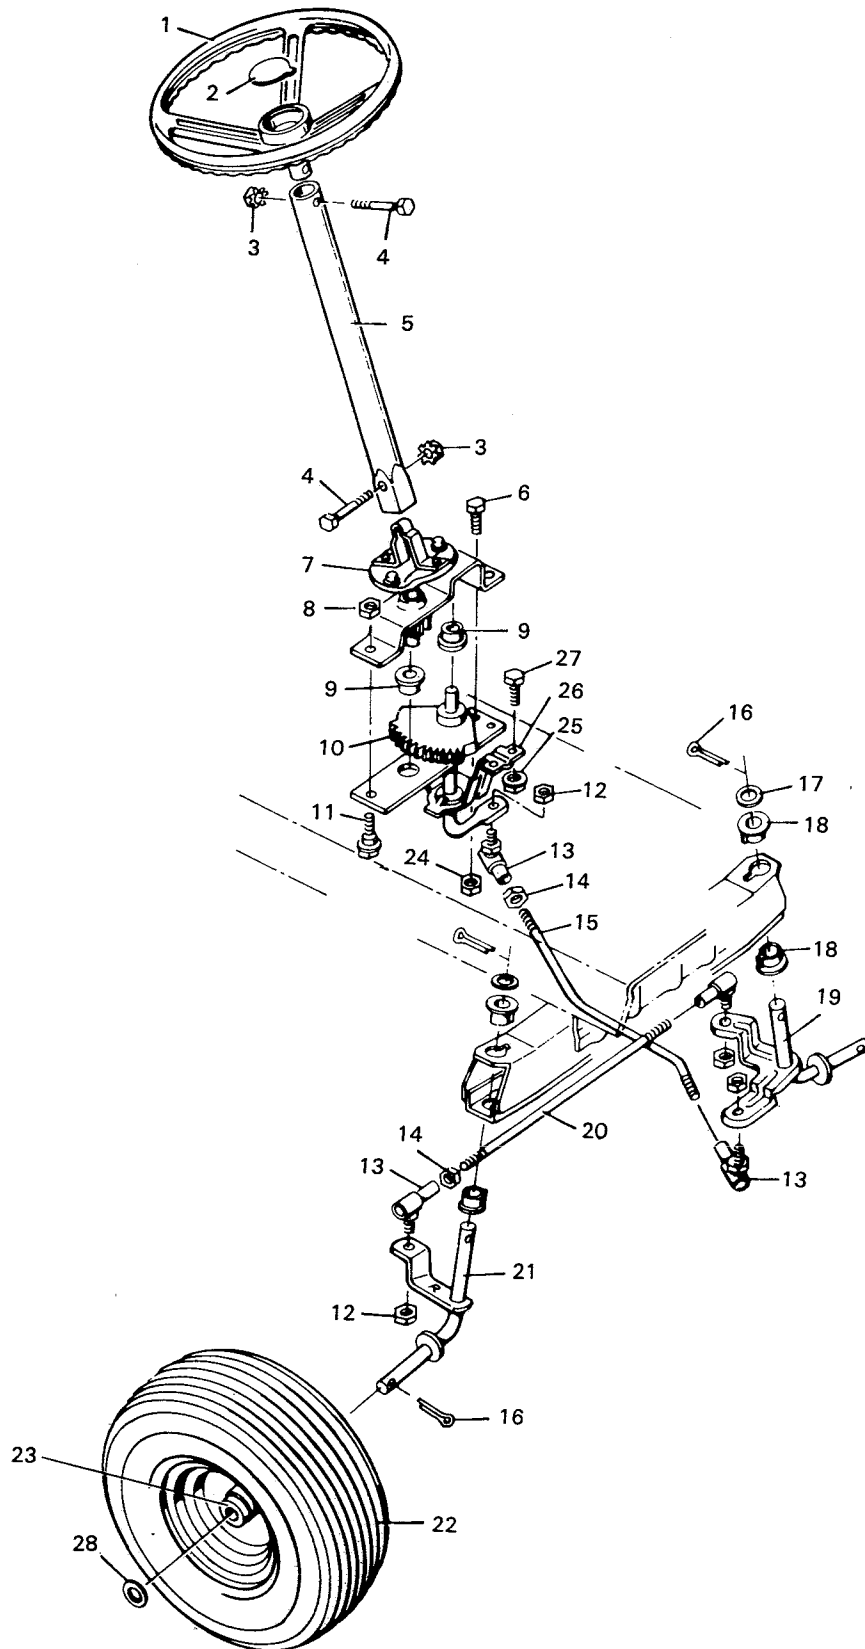

**MODEL 7-3697
STEERING SECTION**

MODEL 7-3697

KEY NO.	PART NO.	DESCRIPTION
1	21688	Steering Wheel
2	21303	Steering Wheel Cap
3	15X76	Keps Nut 5/16"-18
4	1X75	Bolt 5/16"-18X1 ³ / ₄ "
5	21486C	Steering Post
6	1X73Z	Screw 5/16"-18X7/8"
7	21493	Steering Gear & Coupling Ass'y.
8	15X84Z	Locknut 3/8"-16
9	20587	Bearing
10	21692	Steering Arm Gear & Brkt. Ass'y.
11	21426	Shoulder Bolt
12	15X87Z	Locknut 3/8"-24
13	21031	Ball Joint
14	15X61Z	Hex Nut 3/8"-24
15	21482	Drag Link Rod
16	30X49	Cotter Pin 1 ¹ / ₄ "
17	17X83Z	Washer
18	21401	Spindle Bearings
19	21476	Spindle Ass'y. L.H.
20	21475	Tie Rod Ass'y.
21	21479	Spindle Ass'y. R.H.
22	21527	Front Wheel & Tire
	403000	Rim Only
	403001	Tire Only
	400162	Valve Stem & Cap
	21662	Hub Cap
23	403010	Front Wheel Bearing
24	15X43Z	Locknut 5/16"-18
25	15X79Z	Flange Nuts 5/16-18
26	21693	Steering Bracket
27	1X45Z	Bolt 5/16-18X5/8"
28	17X115	Washer
	23273	Parts Bag