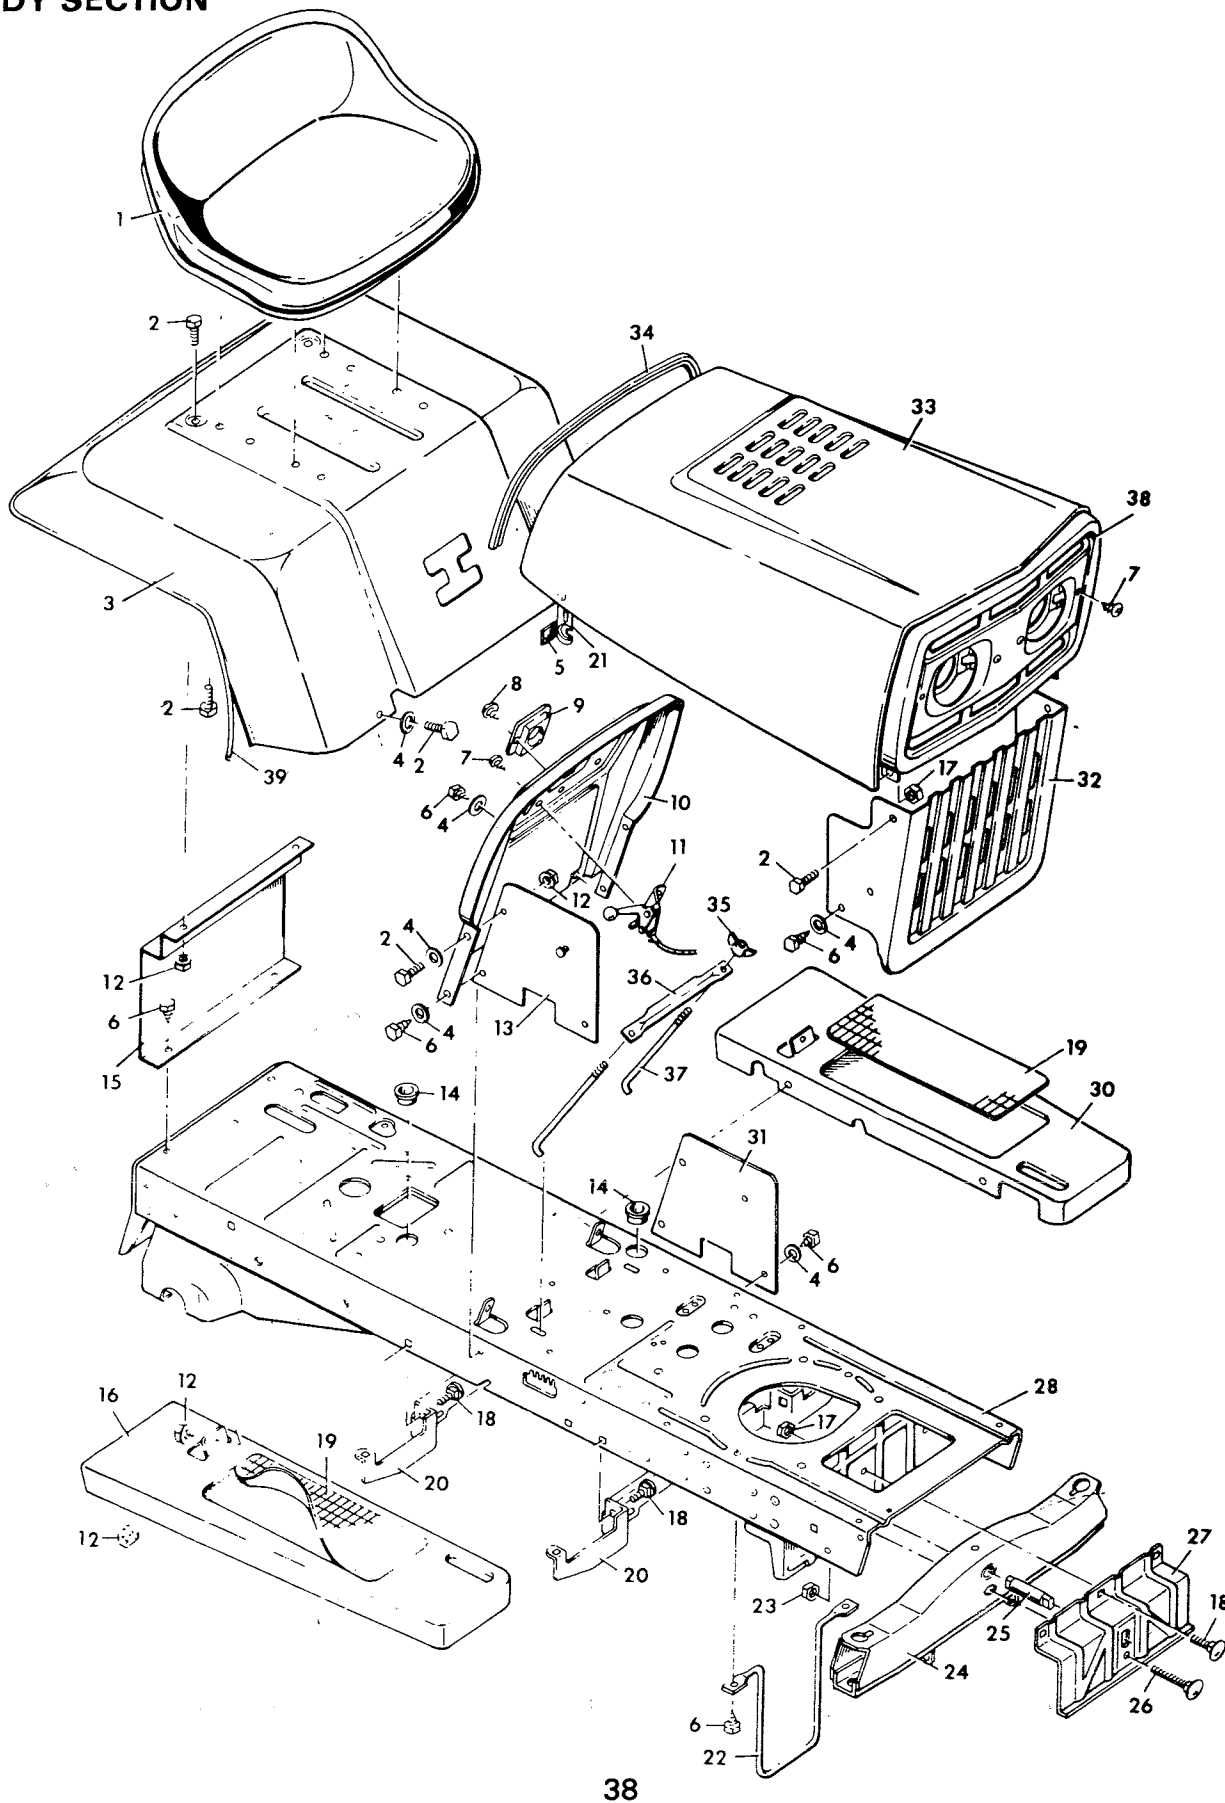

**MODEL 7-3666
MODEL 7-3667
BODY SECTION**

MODEL 7-3666
MODEL 7-3667

KEY NO.	PART NO.	DESCRIPTION
1	21970	Seat
2	1X45Z	Bolt 5/16"-18X5/8"
3	21700	Rear Shroud
4	17X47Z	Washer
5	21434	Grip
6	26X197	Screw 5/16X5/8 Type B
7	26X159	Screw #8X3/8" Type A
8	26X186	Screw #10X1/2" Type AB
9	21707	Steering Post Bearing
10	21709	Control Panel
11	21540PA	Remote Control
12	15X79Z	Flange Nut 5/16"-18
13	21792	Side Plate R.H.
14	21268	Grommet
15	21714	Rear Shroud Support
16	21934	Running Board R.H.
17	15X88Z	Lock Nut 5/16"-18
18	2X53	Carriage Bolt 5/16"-18X5/8"
19	21710	Rubber Mat
20	21547	Running Board Support
21	403040	Hood Latch R.H.
---	403041	Hood Latch L.H.
22	23146Z	Belt Guide
23	15X84Z	Lock Nut 3/8"-16
24	21441	Front Axle Ass'y.
25	21469	Pivot Pin
26	2X60	Carriage Bolt 3/8"-16X3"
27	21534	Front Axle Hanger
28	403037	Frame Ass'y.
30	21935	Running Board L.H.
31	21793	Side Plate L.H.
32	21713	Lower Grill
33	21794	Hood Ass'y.
34	21765	Edge Trim
35	14X79	Wing Nut
36	21761	Battery Clamp
37	21762	Battery Clamp Rod
38	400201	Upper Grill w/Light
39	21789	Edge Trim