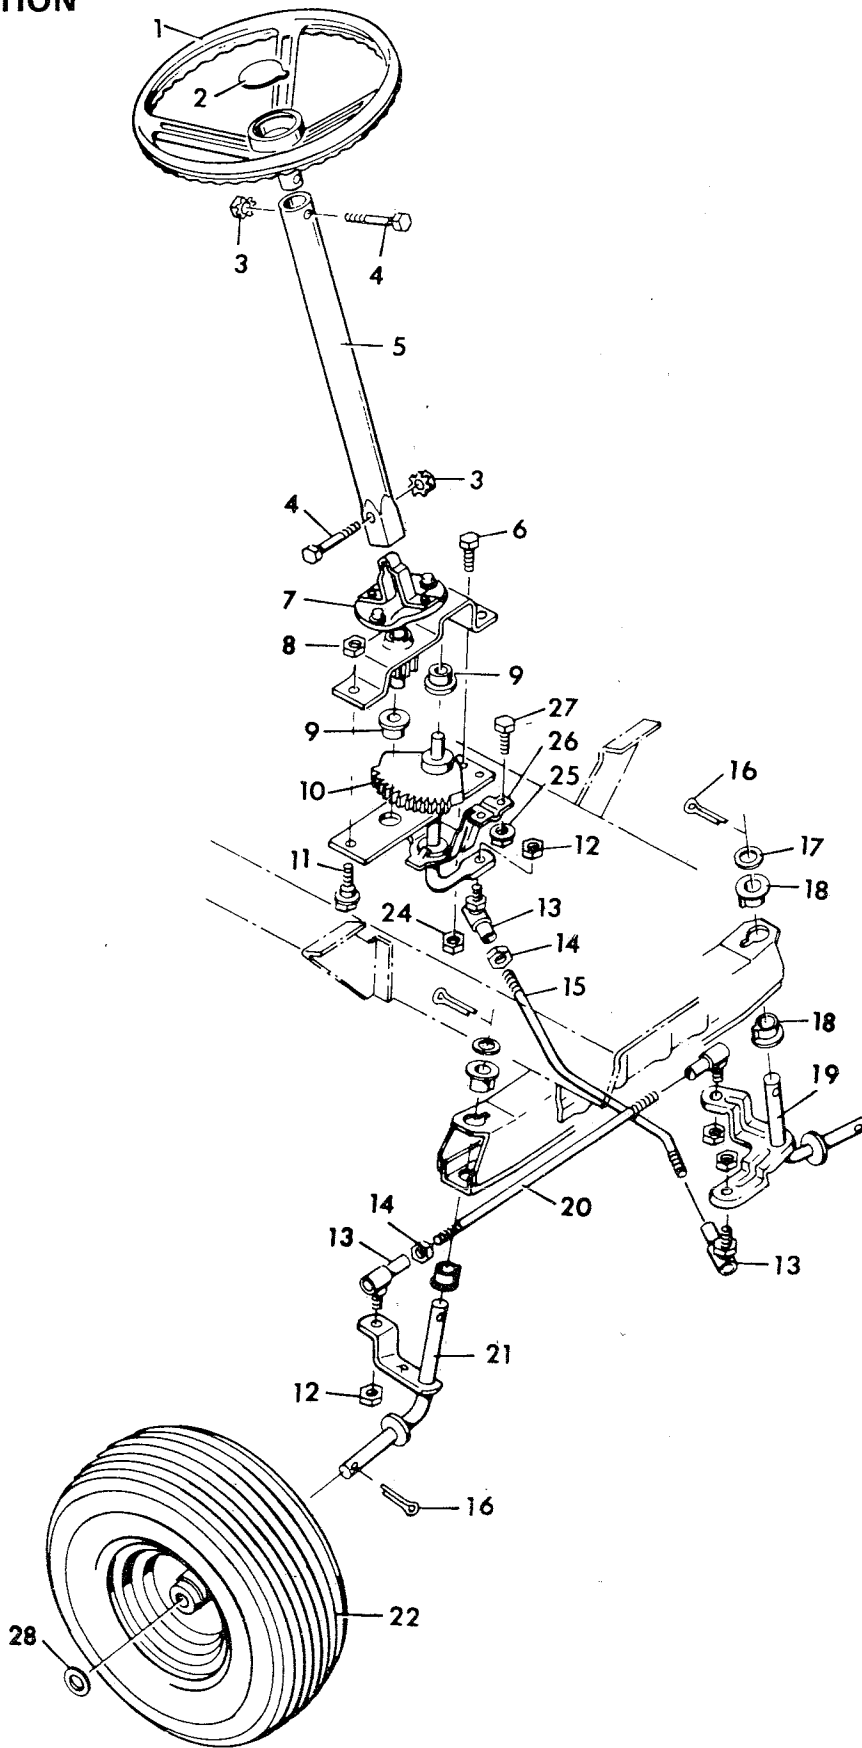

**MODEL 7-3666
MODEL 7-3667
STEERING SECTION**

MODEL 7-3666
MODEL 7-3667

KEY NO.	PART NO.	DESCRIPTION
1	21688	Steering Wheel
2	21303	Steering Wheel Cap
3	15X76	Keps Nut 5/16"-18
4	1X75	Bolt 5/16"-18X1 ³ / ₄ "
5	21486C	Steering Post
6	1X45	Screw 5/16"-18X ⁷ / ₈ "
7	21493	Steering Gear & Coupling Ass'y.
8	15X84Z	Locknut ³ / ₈ "-16
9	20587	Bearing
10	21692	Steering Arm Gear & Brkt. Ass'y.
11	21426	Shoulder Bolt
12	15X77	Locknut ³ / ₈ "-24
13	21031	Ball Joint
14	15X61Z	Hex Nut ³ / ₈ "-24
15	21482	Drag Link Rod
16	30X49	Cotter Pin 1 ¹ / ₄ "
17	17X83Z	Washer
18	21401	Spindle Bearings
19	21476	Spindle Ass'y. L.H.
20	21475	Tie Rod Ass'y.
21	21479	Spindle Ass'y. R.H.
22	21527	Front Wheel & Tire
	403000	Rim Only
	403001	Tire Only
	400162	Valve Stem & Cap
	403010	Front Wheel Bearing
	21662	Hub Cap
24	15X43Z	Locknut 5/16"-18
25	15X79Z	Flange Nuts 5/16-18
26	21693	Steering Bracket
27	1X45	Bolt 5/16-18X ⁵ / ₈ "
28	17X115	Washer
	21747	Parts Bag