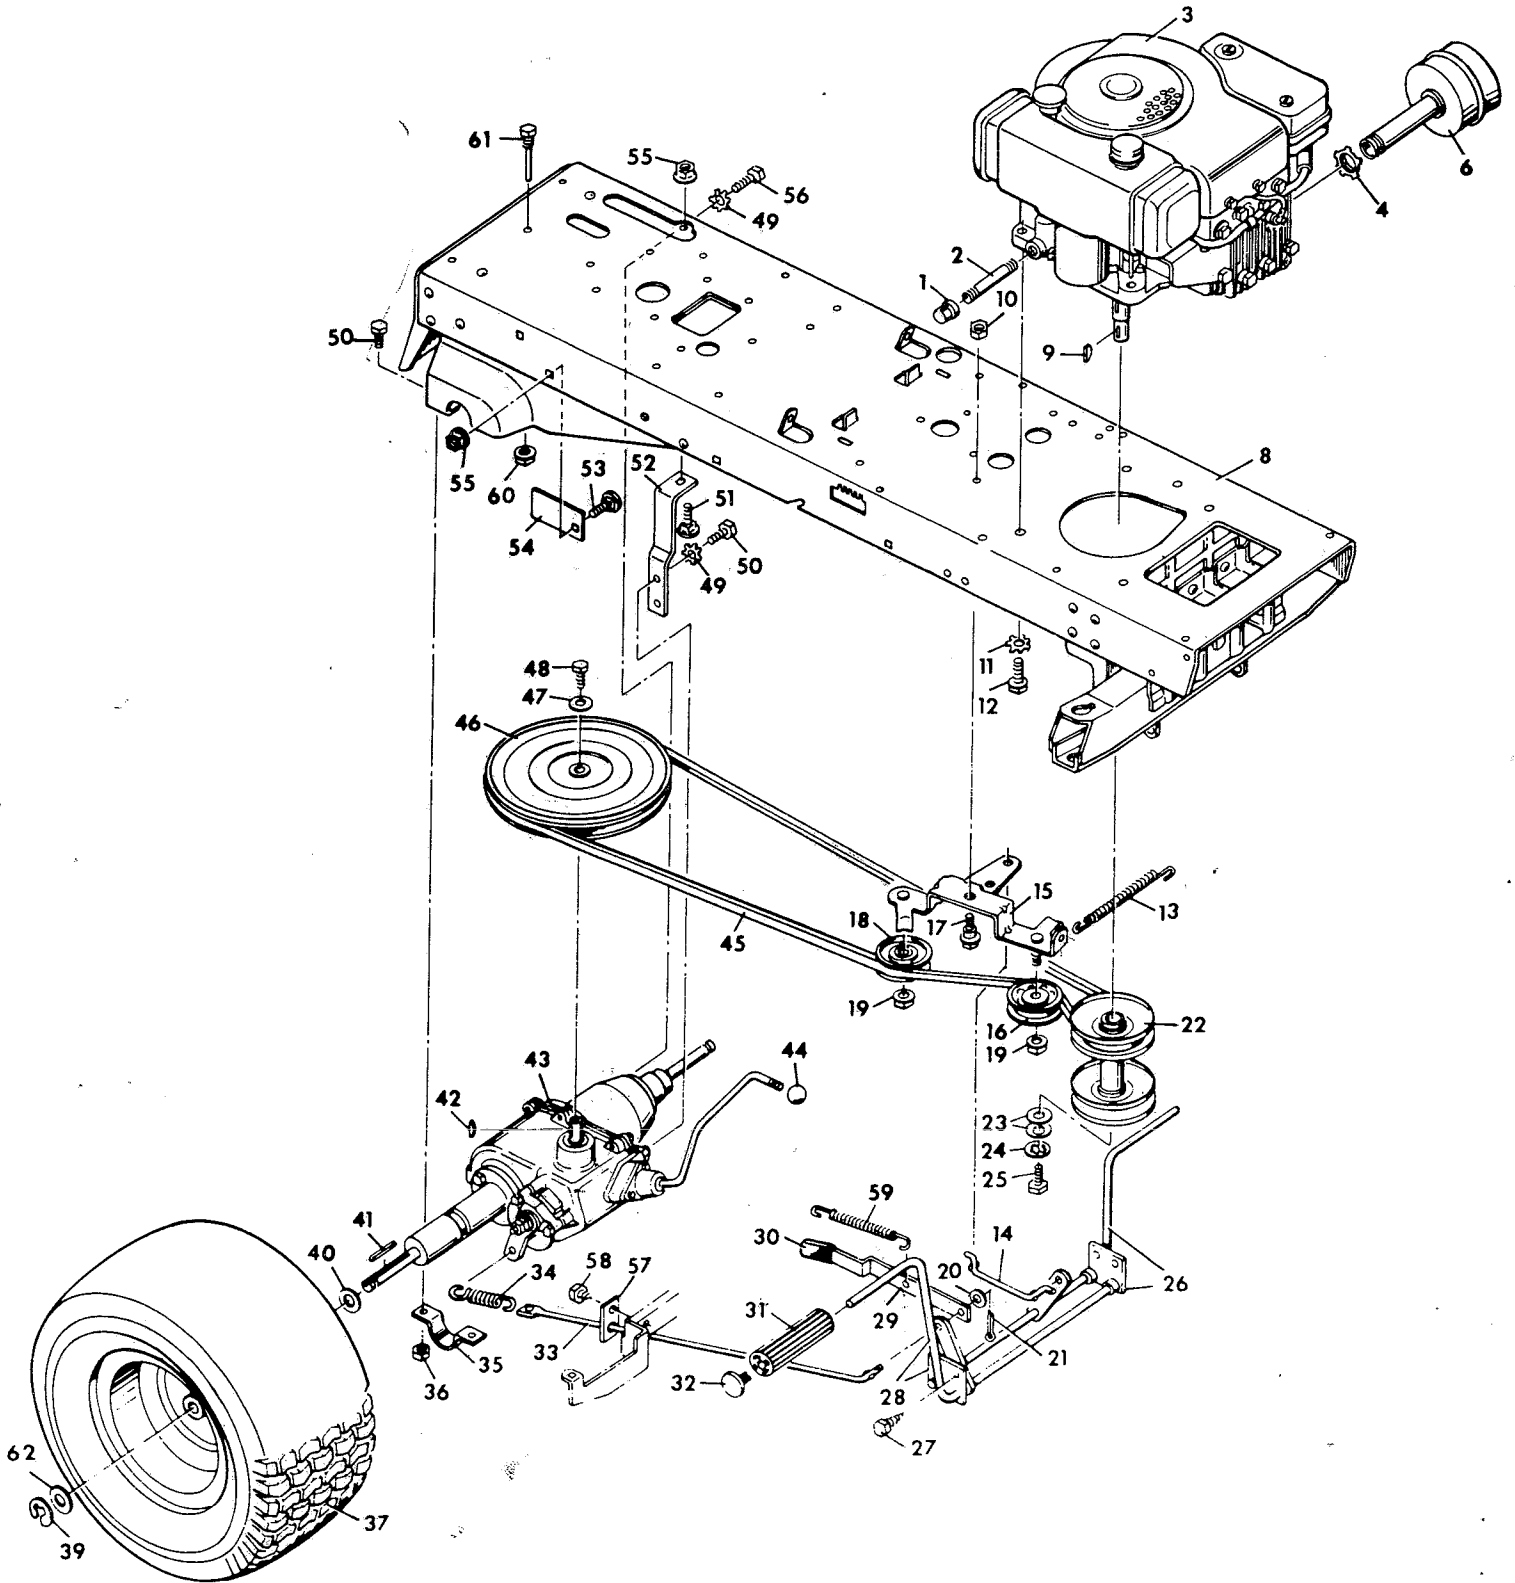

MODEL NO. 3667 (10 hp.)
MODEL NO. 3666 (8 hp.)
DRIVE SECTION

MODEL NO. 3667 (10 hp.)

MODEL NO. 3666 (8 hp.)

PARTS LIST

KEY NO.	PART NO.	DESCRIPTION	KEY NO.	PART NO.	DESCRIPTION
1	21651	Cap	33	21472Z	Brake Rod
2	21749	Oil Drain Extension	34	21675	Spring
3	-----	Engine†	35	21473	Transaxle Clamp
4	21616	Lock Nut	36	15X43Z	Lock Nut 5/16"-18
6	-----	Muffler (10 hp.)	37	21526	Wheel & Tire 18X9.50-8
6A	-----	Muffler (8 hp.)†		21648	Wheel & Tire 18X8.50-8
8	403037	Frame Ass'y.		403004	Wheel Only
9	20662	Woodruff Key #6		403005	Tire 18X9.50-8
10	15X84Z	Lock Nut 3/8"16		403007	Tire 18X8.50-8
11	19X8	Lock Washer		400162	Valve Stem & Cap
12	20103	Engine Bolt 3/8"-16X1"		21662	Hub Cap
13	20684	Drive Idler Spring	39	11X3	E-Ring
14	21681	Clutch Link Rod	40	21521	Washer
15	21428	Idler Bracket & Stud Ass'y.	41	21553	Square Key
16	21409	Idler Pulley	42	21539	Woodruff Key
17	21426	Shoulder Bolt 3/8"-16X7/8"	43	-----	Transaxle#
18	20613	Idler Pulley	44	20844	Knob
19	15X84Z	Flange Lock Nut 3/8-16	45	21615	Drive Belt 1/2"X95"
20	17X47Z	Washer	46	21447	Input Pulley
21	30X20	Cotter Pin 3/4"	47	18X30	Lockwasher
22	21415Z	Stack Pulley	48	1X38Z	Bolt 1/4"-20X5/8"
23	10851Z	Washer	49	18X15	Lock Washer
24	19X39	Shakeproof Washer	50	1X84Z	Bolt 5/16"-18X1"
25	1X20	Bolt 3/8"-24X1"	51	2X57	Carriage Bolt 3/8"-16X7/8"
26	21951	Clutch Lever Ass'y.	52	21440Z	Transaxle Support Bracket
27	26X174	Screw	53	2X56	Carriage Bolt 3/8"-16X3/4"
28	21948	Brake Lever Ass'y.	54	21683	Belt Guide
29	21484Z	Parking Brake Arm	55	15X68	Lock Nut 3/8"-16
30	21434	Grip	56	1X84Z	Bolt 5/16"-18X1"
31	21544	Pedal	57	21678Z	Brake Rod Support
32	21535	Cap	58	26X185	Screw #10X1/2" Type AB
			59	20682	Spring
			60	15X79Z	Lock Nut
			61	20619	Belt Guide
			62	17X115	Washer

†NOTE: Your Engine Model, Type and Code Number is stamped on Blower Housing. Replacement parts may be obtained from your nearest Briggs & Stratton Service Center.

#NOTE: Transaxle parts available through Tecumseh Dealer's Only.