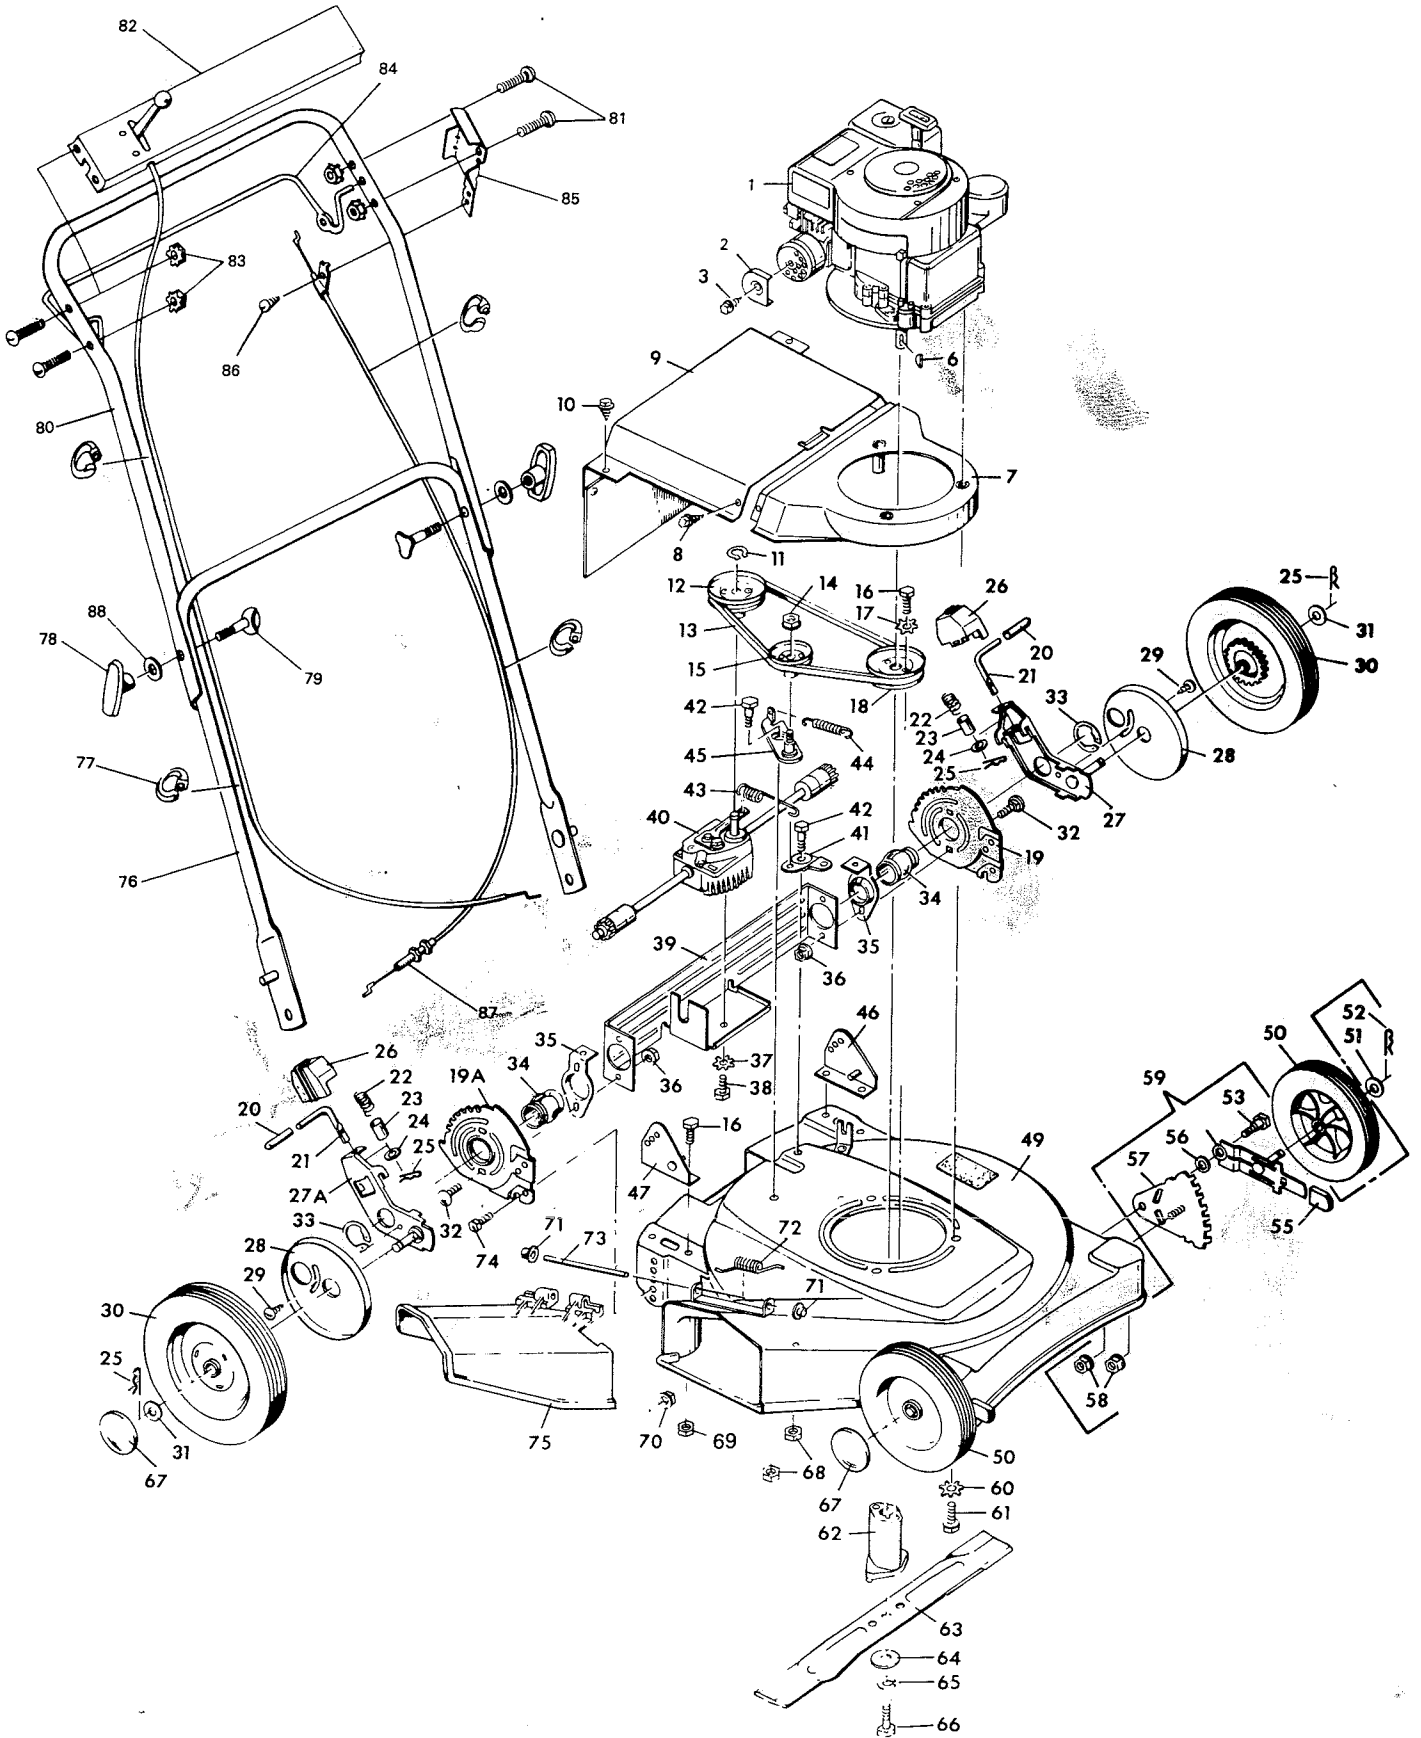

**MODEL 2257 22"
SELF-PROPELLED**

MODEL 7-2257

KEY NO.	PART NO.	DESCRIPTION	KEY NO.	PART NO.	DESCRIPTION
1	-----	Engine	46	22598Z	R.H. Bracket & Weld Pin Ass'y.
2	20460	Exhaust Deflector Screw	47	22599Z	L.H. Bracket & Weld Pin Ass'y.
3	20459	Exhaust Deflector	49	22261	Housing
6	20062	Woodruff key	50	20104	Wheel & Tire Ass'y.
7	22688	Base & Spacer Ass'y.	51	17X102Z	Washer
8	26X165	Screw	52	20101	Hair Pin Cotter
9	400206	Transmission Cover & Rear Guard Ass'y	53	22193	Shoulder Bolt
10	26X203	Screw	54	22208Z	Arm & Axle Assembly
11	11X2	Retainer Ring	55	22196	Grip
12	22617	Transmission Pulley Ass'y.	56	22192	Washer
13	22611	Belt-3L-38" Long	57	20113Z	Index Plate Assembly
14	15X89Z	Hex Nut	58	15X68	Flange Locknut
15	22624	Idler Pulley Ass'y.	59	400148	Adjuster-Complete
16	1X38Z	Hex Bolt 1/4-20 ⁵ / ₈	60	19X8	Shakeproof Washer
17	18X30	Shakeproof Washer	61	26X205	Engine Bolt
18	22614Z	Engine Pulley Ass'y.	62	22615	Blade Adapter
19	22673Z	Index Plate-L.H.	63	20046	Blade
19A	22672Z	Index Plate-R.H.	64	20094Z	Washer
20	22628	Height Adjuster Grip	65	18X31	Lock Washer
21	22670Z	Height Adjuster Lock	66	1X101	Engine Adapter Bolt
22	22627	Spring	67	22690	Hub Cap
23	20053Z	Spacer	68	15X89Z	Hex Nut
24	17X52Z	Washer	69	15X82Z	Hex Nut
25	20101	Cotter Hair Pin	70	15X84Z	Hex Nut
26	22679	Height Adjuster Cover	71	28X42	Push-On-Cap
27	22677Z	Axle Bracket Ass'y.-L.H.	72	22052	Torsion Spring
27A	22676Z	Axle Bracket Ass'y.-R.H.	73	22050Z	Pivot Pin
28	22631	Dust Cover	74	1X85Z	Hex Bolt
29	26X185	Screw	75	20454	Chute Deflector
30	22711	Wheel, Gear and Tire Ass'y.	76	22592C	Lower Handle
31	17X102Z	Washer	77	22550	Cable Clips
32	2X39	Carriage Bolt	78	20266	Handle Knob
33	11X1	Retainer Ring	79	20129	Contour Bolt
34	22625	Bearing-Rear Axle	80	22691C	Upper Handle
35	22629Z	Bearing Retainer	81	3X97Z	Bolt
36	15X89Z	Hex Nut-1/4-20	82	400167	Throttle Control
37	19X4	Shakeproof Washer	83	15X66	Keps Nut
38	1X100	Hex Bolt-1/4-20X1/2	84	22655Z	Clutch Lever
39	22666Z	Transmission Plate	85	22653Z	Handle Bracket
40	22610	Transmission	86	26X181	Screw
41	22650Z	Control	87	22649	Clutch Cable
42	9X2	Shoulder Bolt	88	17X46Z	Washer
43	22618	Transmission Spring		22728	Parts Bag
44	22620	Idler Spring		22339	Engine Shroud (Not Shown)
45	22660Z	Idler Bracket		22335	Shroud Insert (Not Shown)
				26X159	Tap Screw (Not Shown)