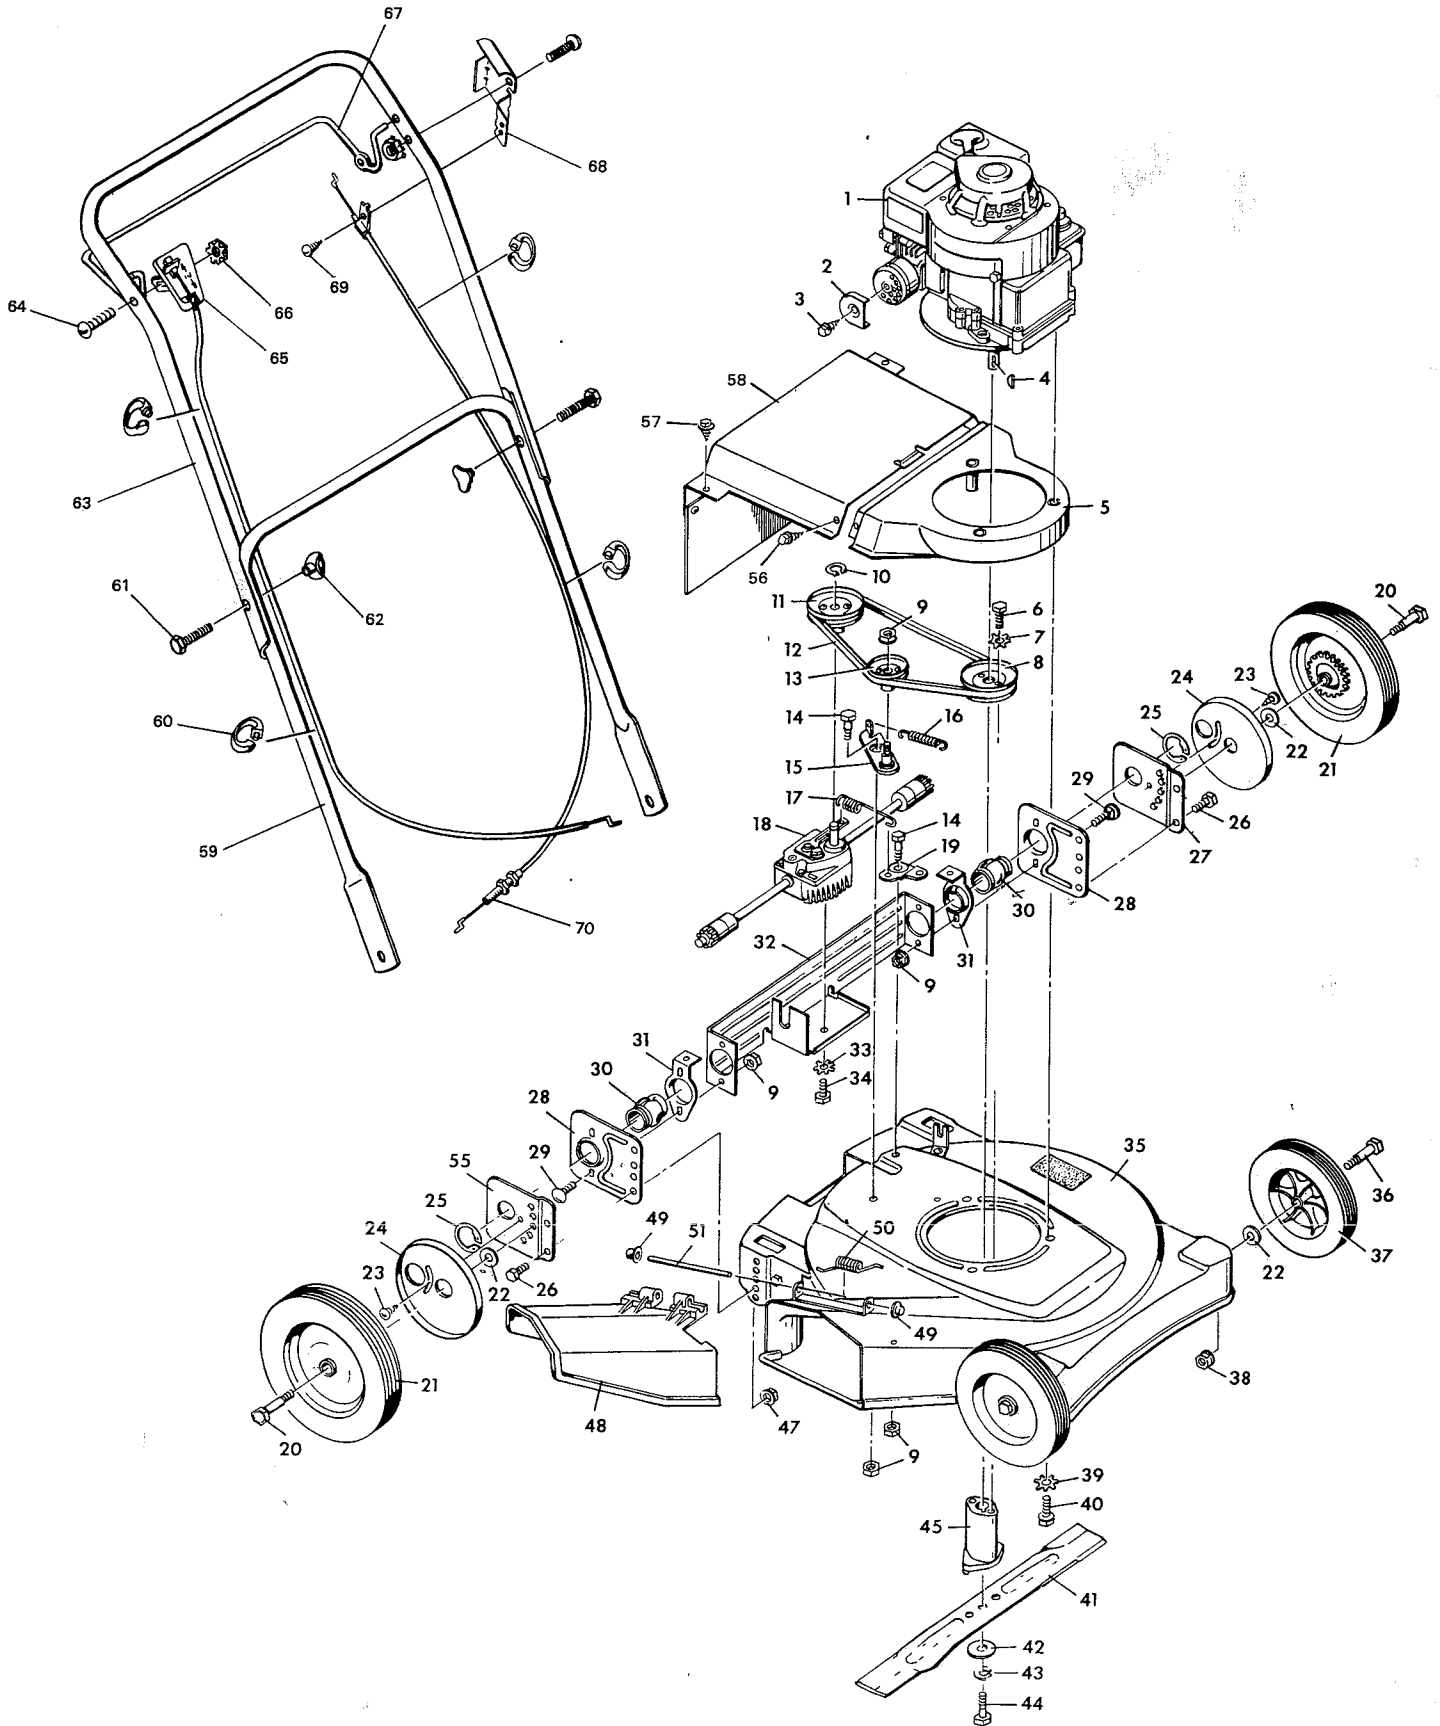

**MODEL 7-2255 22" SELF-PROPELLED**

**MODEL 7-2255**

KEY NO.	PART NO.	DESCRIPTION	KEY NO.	PART NO.	DESCRIPTION
1	-----	Engine	35	22260	Housing Ass'y.
2	20459	Exhaust Deflector	36	20086	Axle Bolt
3	20460	Screw	37	20104	Wheel & Tire
4	20062	Woodruff Key	38	15X68	Stover Locknut
5	22688	Base & Spacer Ass'y.	39	19X8	Shakeproof Washer
6	1X38Z	Hex Bolt-1/4-20X5/8	40	26X205	Engine Bolt
7	18X30	Shakeproof Washer	41	20046	Blade
8	22614Z	Pulley-Ass'y-Engine	42	20094Z	Washer
9	15X89Z	Hex Nut-1/4-20	43	18X31	Lock Washer
10	11X2	Retainer Ring	44	1X101	Blade Adapter Bolt
11	22617	Transmission Pulley Ass'y.	45	22615	Blade Adapter
12	22611	Belt-3L-38" Long	47	15X84Z	Hex Nut
13	22624	Idler Pulley Ass'y.	48	20454	Chute Deflector
14	9X2	Shoulder Bolt	49	28X42	Push-On-Cap
15	22660Z	Idler Bracket Ass'y	50	22052	Torsion Spring
16	22620	Idler Spring	51	22050Z	Pivot Pin
17	22618	Transmission Spring	55	22642Z	Wheel Adjuster Bracket R.H.
18	22610	Transmission	56	26X165	Screw
19	22650Z	Control Lever	57	26X203	Screw
20	22351	Axle Bolt	58	400206	Transmission Cover & Guard Ass'y.
21	22710	Wheel, Gear, & Tire Ass'y	59	20438C	Lower Handle
22	10851Z	Washer	60	22550	Cable Clips
23	26X185	Screw	61	20412	Hex Bolt
24	22631	Dust Cover	62	20410	T-Nut
25	11X1	Retainer Ring	63	22692C	Upper Handle
26	1X85Z	Hex Bolt-3/8-16X3/4	64	3X97Z	Bolt
27	22641Z	Wheel Adjuster Bracket R.H.	65	22058	Throttle Control
28	22643Z	Bearing Bracket	66	15X66	Keys Nut
29	2X39	Carriage Bolt	67	22655OZ	Clutch Lever
30	22625	Bearing-Rear Axle	68	22653Z	Handle Bracket
31	22629Z	Bearing Retainer	69	26X181	Screw
32	22666Z	Transmission Plate	70	22649	Clutch Cable
33	19X4	Shakeproof Washer		22729	Parts Bag
34	1X100	Hex Bolt-1/4-20-1/2			