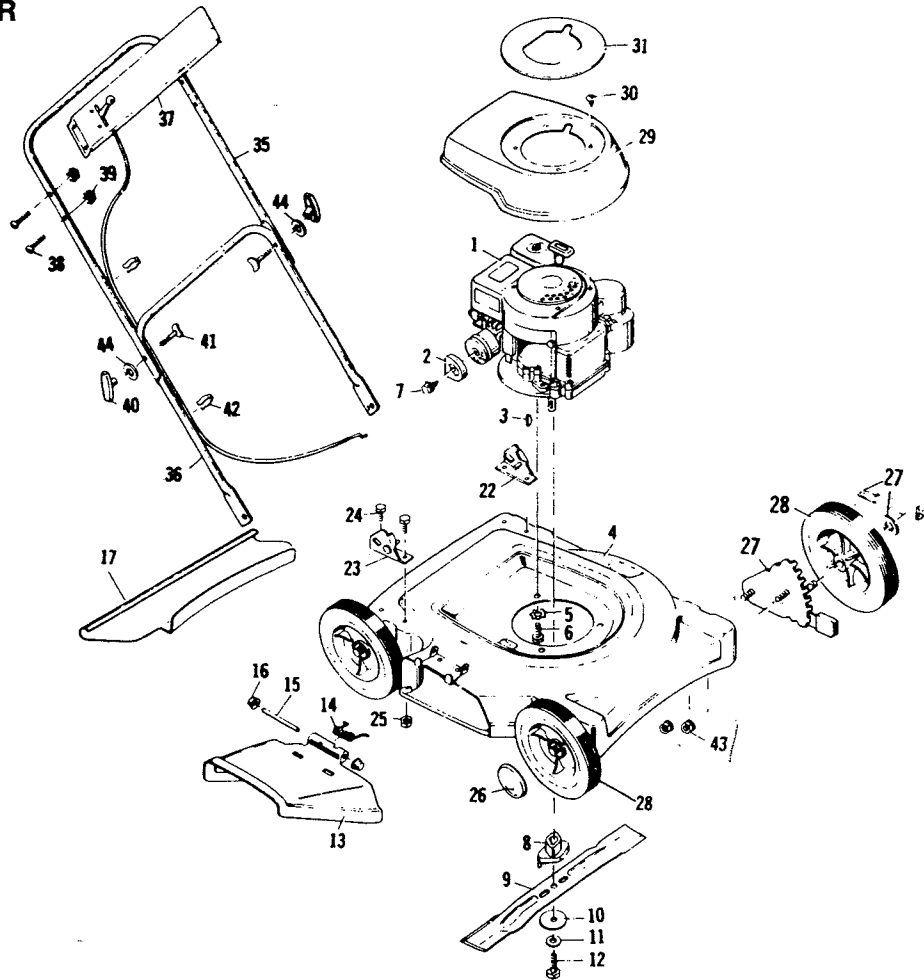

**MODEL 7-2213 22" SUPER DELUXE
ROTARY MOWER**

KEY NO.	MODEL 7-2213 PART NO.	DESCRIPTION	KEY NO.	MODEL 7-2213 PART NO.	DESCRIPTION
1	-----	Engine	23	22599Z	R.H. Bracket & Weld Pin Assy.
2	20459	Exhaust Deflector	24	1X38Z	Hex Bolt
3	20062	Woodruff Key	25	15X82	Hex Nut
4	22317	Housing	26	20090	Hub Cap
5	19X8	Shakeproof Washer	27	400148	Wheel Adjuster*
6	20103	Engine Bolt	28	20104	Wheel & Tire
7	20460	Exhaust Deflector Screw	29	22339	Engine Shroud
8	20050	Blade Adapter	30	26X159	Screw
9	20046	Blade	31	22335	Shroud Insert
10	20094Z	Washer	35	20436C	Upper Handle Assy.
11	18X31	Cup Washer	36	22592C	Lower Handle Assy.
12	1X68	Blade Adapter Bolt	37	400177	Control & Cable
13	22352	Chute Deflector	38	3X97	Bolt
14	22052	Torsion Spring	39	15X66	Keps Nuts
15	22326Z	Pivot Pin	40	20266	Handle Knob
16	28X42	Push-On-Cap	41	20129	Contour Bolt
17	407020	Rear Guard	42	22550	Cable Clips
22	22598Z	L.H. Bracket & Weld Pin Assy.	43	15X68	Nut
			44	17X46Z	Washer
				22466	Parts Bag

*Note: See page 10 for parts list for 400148 wheel adjuster assembly.

**WHEEL ADJUSTER ASSEMBLY
MODEL 400148**

KEY NO.	MODEL 400148 PART NO.	DESCRIPTION
1	17X102	Washer
*2	-----	Wheel & Tire
3	20101	Hair Pin Cotter
4	22193	Shoulder Bolt
5	22208Z	Arm & Axle Assembly
6	22196	Lever Spring Knob
7	20113Z	Index Plate Assembly
8	15X68	Flange Locknut
9	22192	Spring Washer

*Not included in assembly.