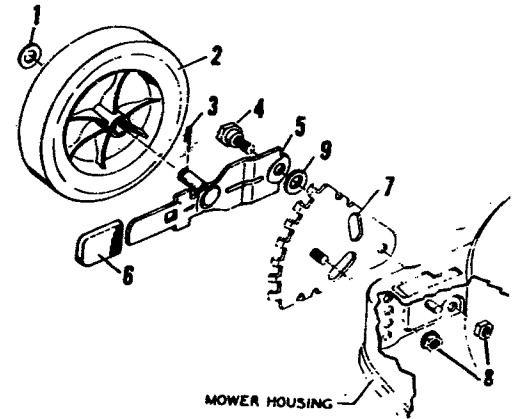

**MODEL 7-2002 20" DELUXE
ROTARY MOWER**

KEY NO.	MODEL 7-2002 PART NO.	DESCRIPTION	KEY NO.	MODEL 7-2002 PART NO.	DESCRIPTION
1	-----	Engine	22	20199Z	L.H. Bracket & Weld Pin Assy.
2	20459	Exhaust Deflector	23	20198Z	R.H. Bracket & Weld Pin Assy.
3	20062	Woodruff Key	24	1X38	Hex Bolt
4	22074	Housing	26	20107	Hub Cap
5	19X8	Shakeproof Washer	27	400148	Wheel Adjuster*
6	20103	Engine Bolt	28	20106	Wheel & Tire
7	20460	Exhaust Deflector Screw	34	20190C	Upper Handle Assy.
8	20050	Blade Adapter	35	20058C	Lower Handle Assy.
9	20045	Blade	36	400176	Control & Cable
10	20094Z	Washer	37	3X97	Bolt
11	18X31	Cup Washer	38	15X66	Keys Nuts
12	1X68	Blade Adapter Bolt	41	22550	Cable Clips
13	20454	Chute Deflecotr	42	15X68	Stover Locknut
14	22052	Torsion Spring	43	20087	Washer
15	22050Z	Pivot Pin		22463	Parts Bag
16	28X42	Push-On-Cap			
17	407017	Rear Guard			

*Note: See page 10 for parts list for 400148 wheel adjuster assembly.

**WHEEL ADJUSTER ASSEMBLY
MODEL 400148**

KEY NO.	MODEL 400148 PART NO.	DESCRIPTION
1	17X102	Washer
*2	-----	Wheel & Tire
3	20101	Hair Pin Cotter
4	22193	Shoulder Bolt
5	22208Z	Arm & Axle Assembly
6	22196	Lever Spring Knob
7	20113Z	Index Plate Assembly
8	15X68	Flange Locknut
9	22192	Spring Washer