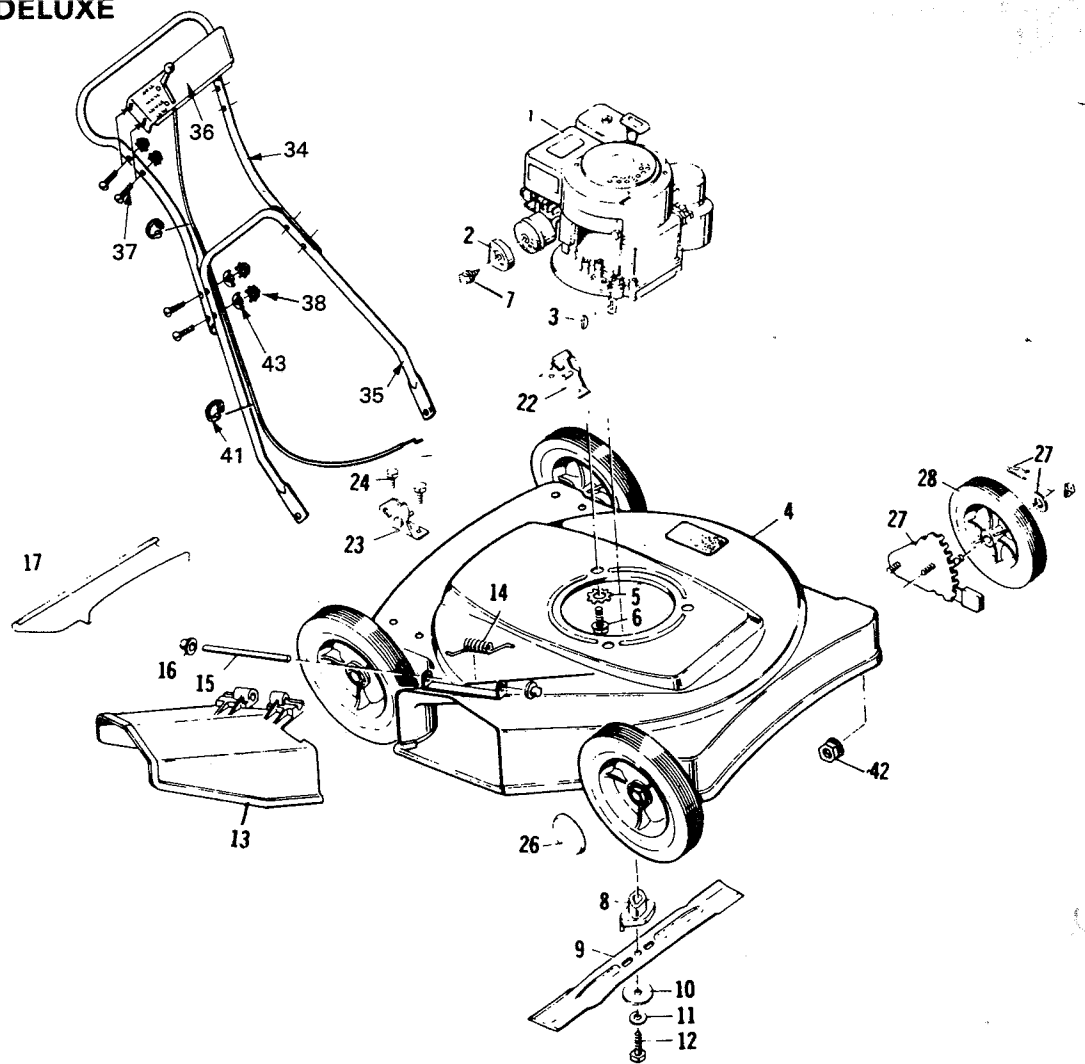

**MODEL 7-2002 20" DELUXE
ROTARY MOWER**

KEY NO.	MODEL 7-2002 PART NO.	DESCRIPTION	KEY NO.	MODEL 7-2002 PART NO.	DESCRIPTION
1	-----	Engine	22	20199Z	L.H. Bracket & Weld Pin Assy.
2	20459	Exhaust Deflector	23	20198Z	R.H. Bracket & Weld Pin Assy.
3	20062	Woodruff Key	24	1X38	Hex Bolt
4	22074	Housing	26	20107	Hub Cap
5	19X8	Shakeproof Washer	27	400148	Wheel Adjuster*
6	20103	Engine Bolt	28	20106	Wheel & Tire
7	20460	Exhaust Deflector Screw	34	20190C	Upper Handle Assy.
8	20050	Blade Adapter	35	20058C	Lower Handle Assy.
9	20045	Blade	36	400176	Control & Cable
10	20094Z	Washer	37	3X97	Bolt
11	18X31	Cup Washer	38	15X66	Keys Nuts
12	1X68	Blade Adapter Bolt	41	22550	Cable Clips
13	20454	Chute Deflecotr	42	15X68	Stover Locknut
14	22052	Torsion Spring	43	20087	Washer
15	22050Z	Pivot Pin		22463	Parts Bag
16	28X42	Push-On-Cap			
17	407017	Rear Guard			

*Note: See page 10 for parts list for 400148 wheel adjuster assembly.

**WHEEL ADJUSTER ASSEMBLY
MODEL 400148**

KEY NO.	MODEL 400148 PART NO.	DESCRIPTION
1	17X102	Washer
*2	-----	Wheel & Tire
3	20101	Hair Pin Cotter
4	22193	Shoulder Bolt
5	22208Z	Arm & Axle Assembly
6	22196	Lever Spring Knob
7	20113Z	Index Plate Assembly
8	15X68	Flange Locknut
9	22192	Spring Washer