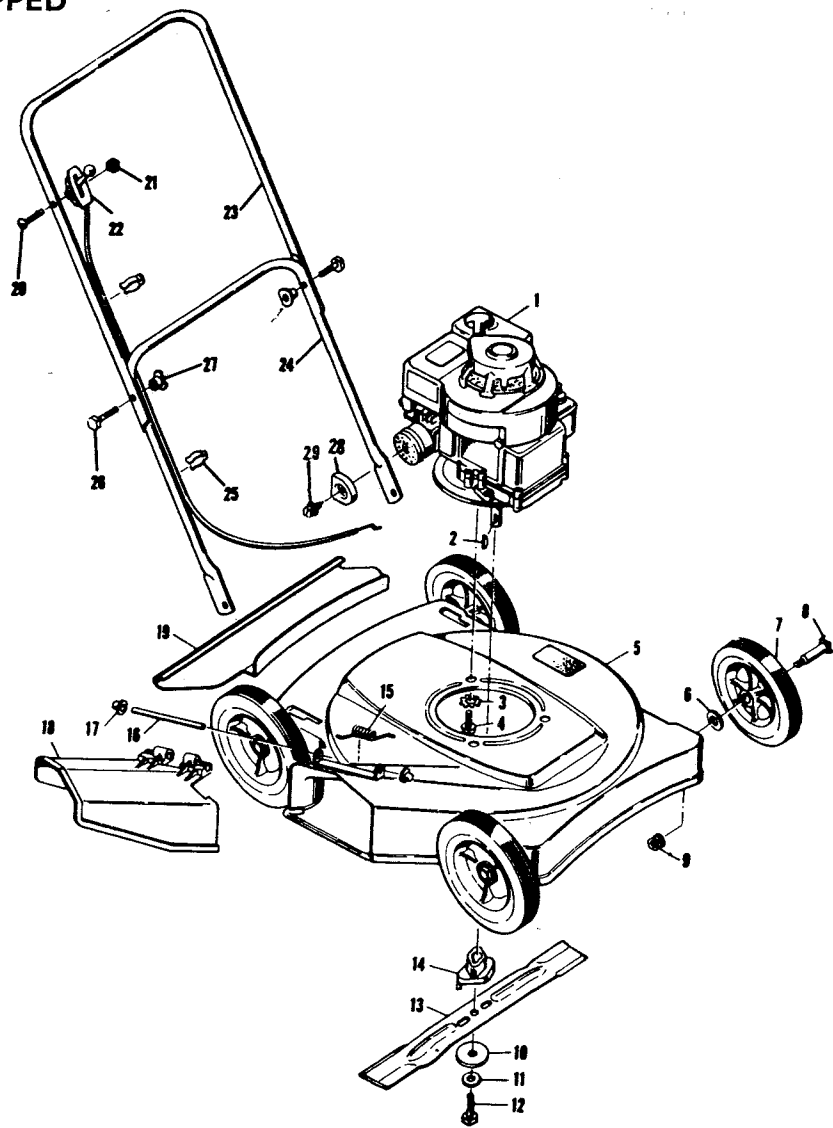

**MODEL 7-2001 20" EQUIPPED
ROTARY MOWER**

KEY NO.	MODEL 7-2001 PART NO.	DESCRIPTION	KEY NO.	MODEL 7-2001 PART NO.	DESCRIPTION
1	-----	Engine	16	22050Z	Pivot Pin
2	20062	Woodruff Key	17	28X42	Push-On-Cap
3	19X8	Shakeproof Washer	18	20454	Chute Deflector
4	20103	Engine Bolt	19	407017	Rear Guard Panel
5	22074	Housing Assy.	20	3X99	Bolt
6	10851Z	Washer	21	15X66	Keps Nut
7	20270	Wheel & Tire	22	22058	Control Assy.
8	20086	Axle Bolt	23	20437C	Upper Handle Assy.
9	15X68	Flange Locknut	24	20438C	Lower Handle Assy.
10	20094Z	Washer	25	22550	Cable Clip
11	18X31	Cup Washer	26	20412	Bolt
12	1X68	Blade Adapter Bolt	27	20410	T-Nut
13	20045	Blade	28	20459	Exhaust Deflector
14	20050	Blade Adapter	29	20460	Exhaust Deflector Screw
15	22052	Torsion Spring		22062	Parts Bag