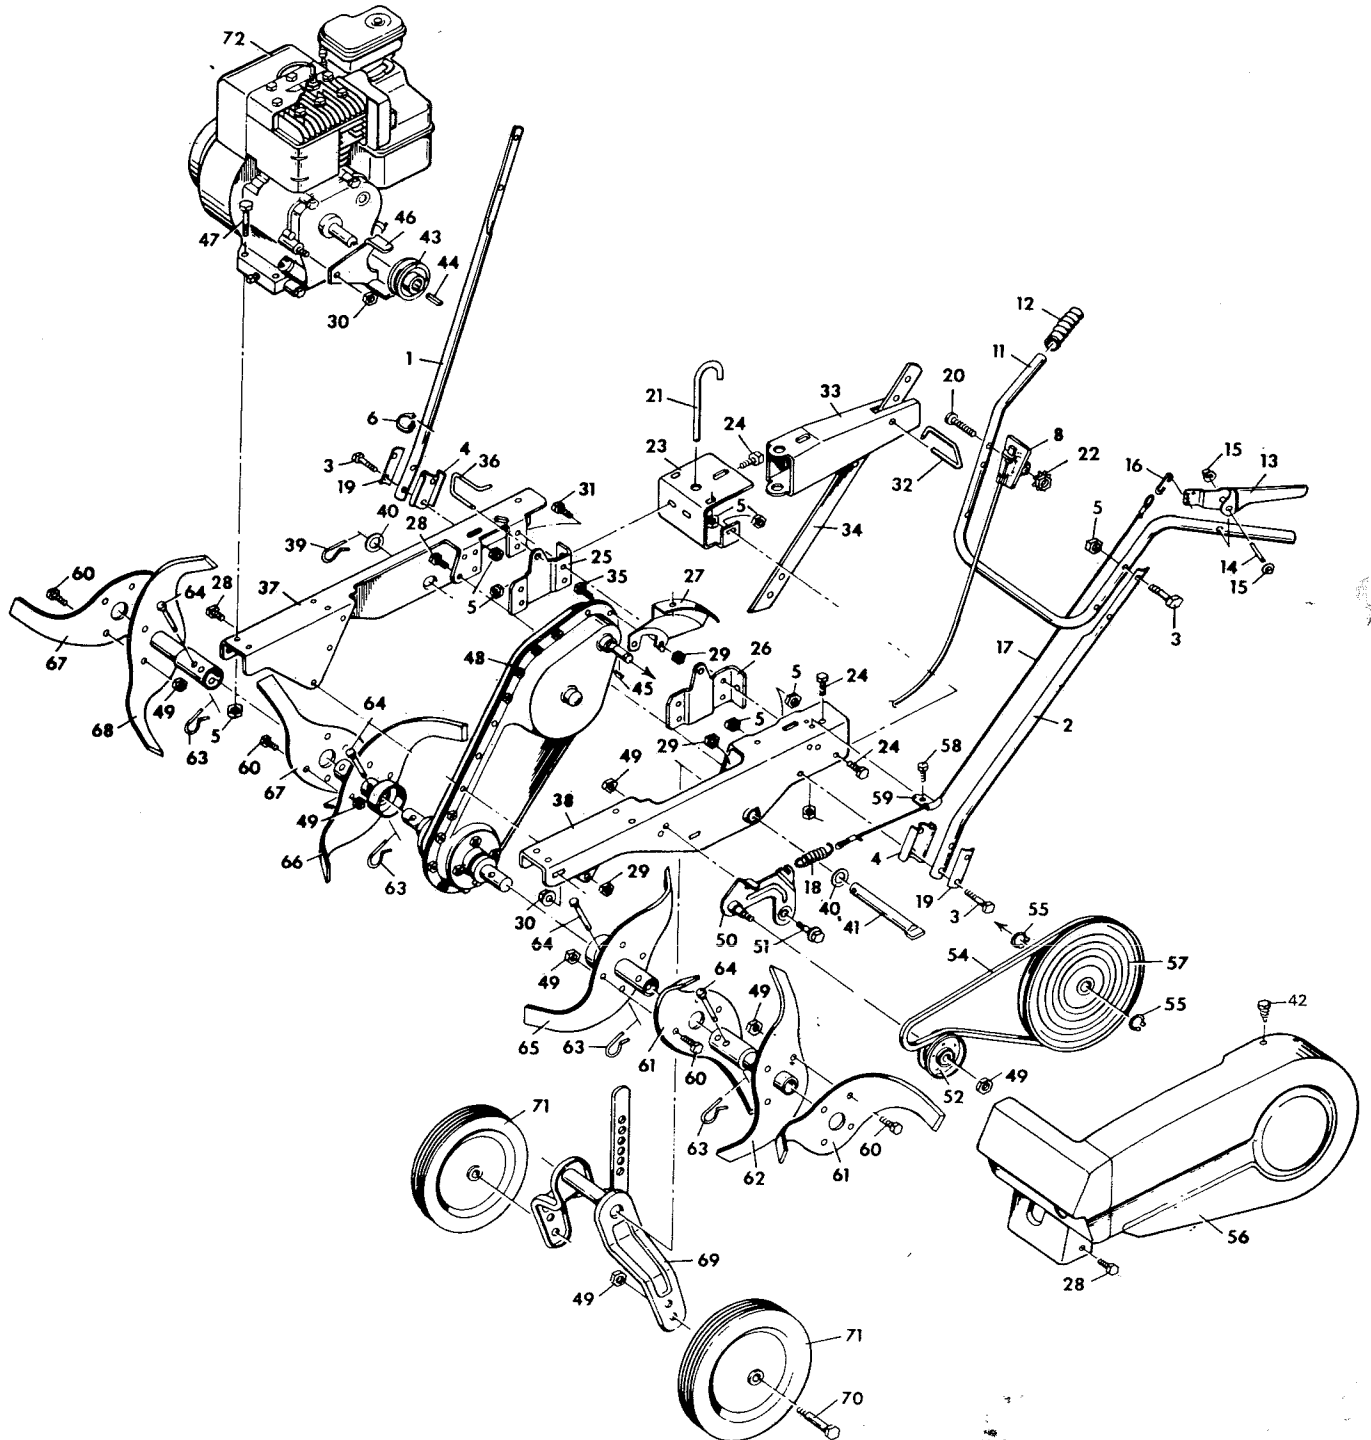

**MODEL 7-1190
GARDEN TILLER**

**MODEL 7-1190
PARTS LIST**

KEY NO.	PART NO.	DESCRIPTION	KEY NO.	PART NO.	DESCRIPTION
1	75064C	R.H. Lower Handle	37	75062	R.H. Chassis
2	75065C	L.H. Lower Handle	38	75063	L.H. Chassis
3	1X98	Hex Bolt 5/16"-18X1 7/8"	39	75061	Hair Pin
4	75045Z	Handle Bracket	40	17X100	Washer
5	15X88Z	Lock Nut 5/16-18	41	75102Z	Pin
6	32618	Tie Strap	42	26X195	Screw
8	75184	Throttle Control	43	75074	Engine Pulley
11	75186C	Upper Handle	44	21553	3/16" Key
12	75078	Grips	45	21539	Woodruff Key
13	75077Z	Clutch Lever	46	75097Z	Belt Guide
14	75087	Clutch Lever Pin	47	1X81	Engine Bolt 5/16-18X1 5/8"
15	28X42	Push On Cap	48	75180	Transmission
16	75079	Cable Hook	49	15X12	Stover Nut 3/8"-16
17	75081	Clutch Cable	50	75075Z	Idler Bracket Assembly
18	75083	Spring	51	21426	Shoulder Bolt
19	75046Z	Handle Clamp	52	75149	Idler Pulley
20	1X38Z	Hex Bolt	54	75121	1/2"X48" Belt
21	75082Z	Tail Piece Pin	55	20698	Retainer Ring
22	15X66	Keps Nut 1/4"-20	56	75122	Belt Guard
23	75164	Chassis Bracket	57	75073	Transmission Pulley
24	1X45Z	Hex Bolt 5/16-18X5/8"	58	3X105	Screw
25	75038	R.H. Guide Bracket	59	21953Z	Cable Guide
26	75039	L.H. Guide Bracket	60	1X85	Bolt 3/8"-16X3/4"
27	75109	Rear Bracket	61	75108	Tine Stamped (C)
28	1X95	Hex Bolt 1/4"-20	62	75055	L.H. Outside Tine Hub Assy.
29	15X67	Lock Nut 1/4"-20	63	75061	Hair Pin
30	15X66	Keps Nut 1/4"-20	64	75060	Tine Pin
31	1X73	Hex Bolt 5/16-18X7/8"	65	75053	L.H. Inside Tine Assy.
32	75071Z	Drag Stake Pin	66	75052	R.H. Inside Tine Assy.
33	75035	Tail Piece	67	75109	Tine Stamped (D)
34	75044	Drag Stake	68	75054	R.H. Outside Tine Assy.
35	1X96	Bolt 1/4"-20	69	75098	Wheel Bracket Assy.
36	75082Z	Pin	70	75048	Axle Bolt
			71	75047	Wheel & Tire
			72	-----	Engine
				75183	Parts Bag