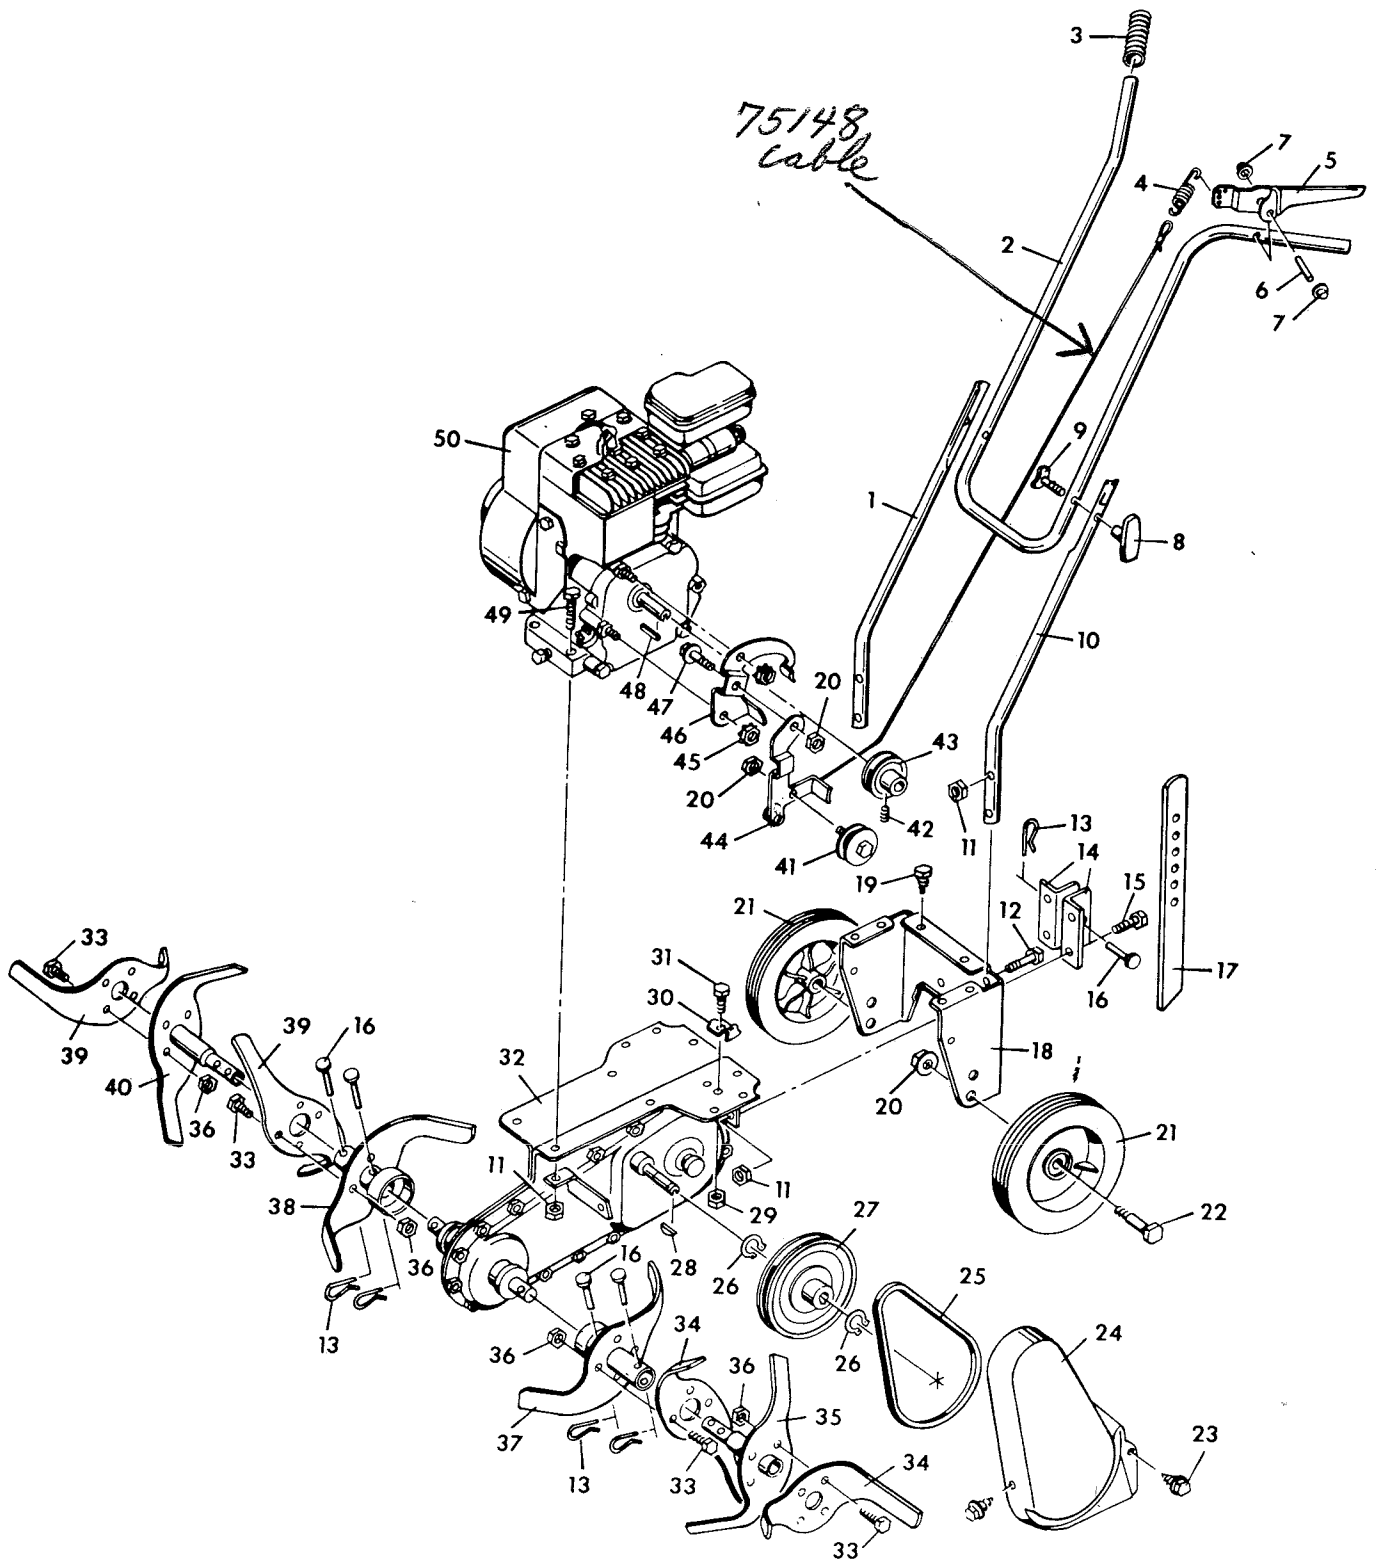

**MODEL 7-1000  
GARDEN TILLER**

**MODEL 7-1000  
PARTS LIST**

| KEY NO. | PART NO. | DESCRIPTION        | KEY NO. | PART NO. | DESCRIPTION                     |
|---------|----------|--------------------|---------|----------|---------------------------------|
| 1       | 75362C   | Lower Handle R.H.  | 26      | 11X7     | Retainer Ring                   |
| 2       | 75350C   | Upper Handle       | 27      | 20614    | Pulley                          |
| 3       | 20171    | Grip               | 28      | 21539    | Woodruff Key                    |
| 4       | 75368    | Spring             | 29      | 15X86    | Stover Nut                      |
| 5       | 75077Z   | Clutch Lever       | 30      | 21953Z   | Cable Guide                     |
| 6       | 75087    | Clutch Lever Pin   | 31      | 1X38Z    | Hex Bolt                        |
| 7       | 28X42    | Push-On-Cap        | 32      | 75300    | Transmission                    |
| 8       | 20266    | Handle Knob        | 33      | 1X96     | Hex Bolt                        |
| 9       | 20129    | Handle Bolt        | 34      | 75333    | Tine                            |
| 10      | 75363C   | Lower Handle L.H.  | 35      | 75343    | Tine & Hub Ass'y (L.H. Outside) |
| 11      | 15X88Z   | Stover Nut         | 36      | 15X86    | Stover Nut                      |
| 12      | 1X81     | Hex Bolt           | 37      | 75341    | Tine & Hub Ass'y (L.H. Inside)  |
| 13      | 75336    | Hair Pin           | 38      | 75340    | Tine & Hub Assy (R.H. Inside)   |
| 14      | 75348Z   | Drag Stake Bracket | 39      | 75334    | Tine                            |
| 15      | 1X91     | Hex Bolt           | 40      | 75342    | Tine & Hub Assy. (R.H. Outside) |
| 16      | 75335    | Tine Pin           | 41      | 75367    | Idler Pulley                    |
| 17      | 75352    | Drag Stake         | 42      | 23X48    | Set Screw                       |
| 18      | 75349    | Rear Plate         | 43      | 75328    | Pulley                          |
| 19      | 26X49    | Screw              | 44      | 75365    | Idler Bracket Ass'y.            |
| 20      | 15X12    | Stover Nut         | 45      | 15X66    | Keps Nut                        |
| 21      | 20104    | Wheels             | 46      | 75364Z   | Bracket Belt Guard              |
| 22      | 20086    | Axle Bolt          | 47      | 20662    | Shoulder Screw                  |
| 23      | 26X195   | Screw              | 48      | 75369    | Square Key                      |
| 24      | 75359    | Belt Guard         | 49      | 1X81     | Hex Bolt                        |
| 25      | 75370    | Belt               | 50      | -----    | Engine                          |
|         |          |                    |         | 75366    | Parts Bag Assy.                 |