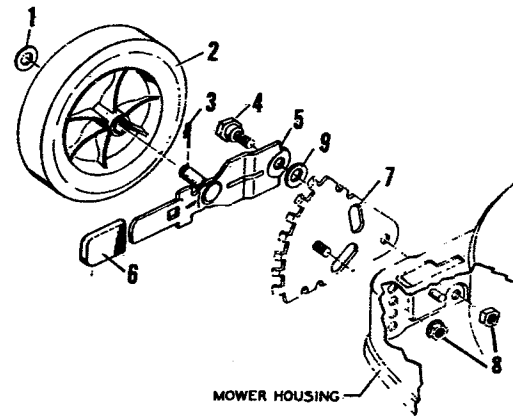

Model 6-2213 22" Super Deluxe Rotary Mower

Key No.	Model 6-2213 Part No.	Description	Key No.	Model 6-2213 Part No.	Description
1	----	Engine	23	20198Z	R.H. Bracket & Weld Pin Assy.
2	20459	Exhaust Deflector	24	1X38	Hex Bolt
3	20062	Woodruff Key	25	15X82	Hex Nut
4	22317	Housing	26	20090	Hub Cap
5	19X8	Shakeproof Washer	27	400148	Wheel Adjustor*
6	20103	Engine Bolt	28	20104	Wheel & Tire
7	20460	Exhaust Deflector Screw	29	22339	Engine Shroud
8	20050	Blade Adapter	30	26X159	Screw
9	20046	Blade	31	22335	Shroud Insert
10	20094Z	Washer	35	20436C	Upper Handle Assy.
11	18X31	Cup Washer	36	20438C	Lower Handle Assy.
12	1X68	Blade Adapter Bolt	37	400167	Control & Cable
13	22352	Chute Deflector	38	3X97	Bolt
14	22052	Torsion Spring	39	15X66	Keys Nuts
15	22326Z	Pivot Pin	40	20266	Handle Knob
16	28X42	Push-On-Cap	41	20129	Contour Bolt
17	22359	Rear Guard	42	22550	Cable Clips
22	20199Z	L.H. Bracket & Weld Pin Assy.	43	15X68	Nut
			44	17X46Z	Washer
				22466	Parts Bag

*Note: See page 10 for parts list for 400148 wheel adjuster assembly.

**Wheel Adjuster Assembly
Model 400148**

Key No.	Model 400148 Part No.	Description
1	17X102	Washer
* 2	-----	Wheel & Tire
3	20101	Hair Pin Cotter
4	22193	Shoulder Bolt
5	22208Z	Arm & Axle Assembly
6	22196	Lever Spring Knob
7	20113Z	Index Plate Assembly
8	15X68	Flange Locknut
9	22192	Spring Washer