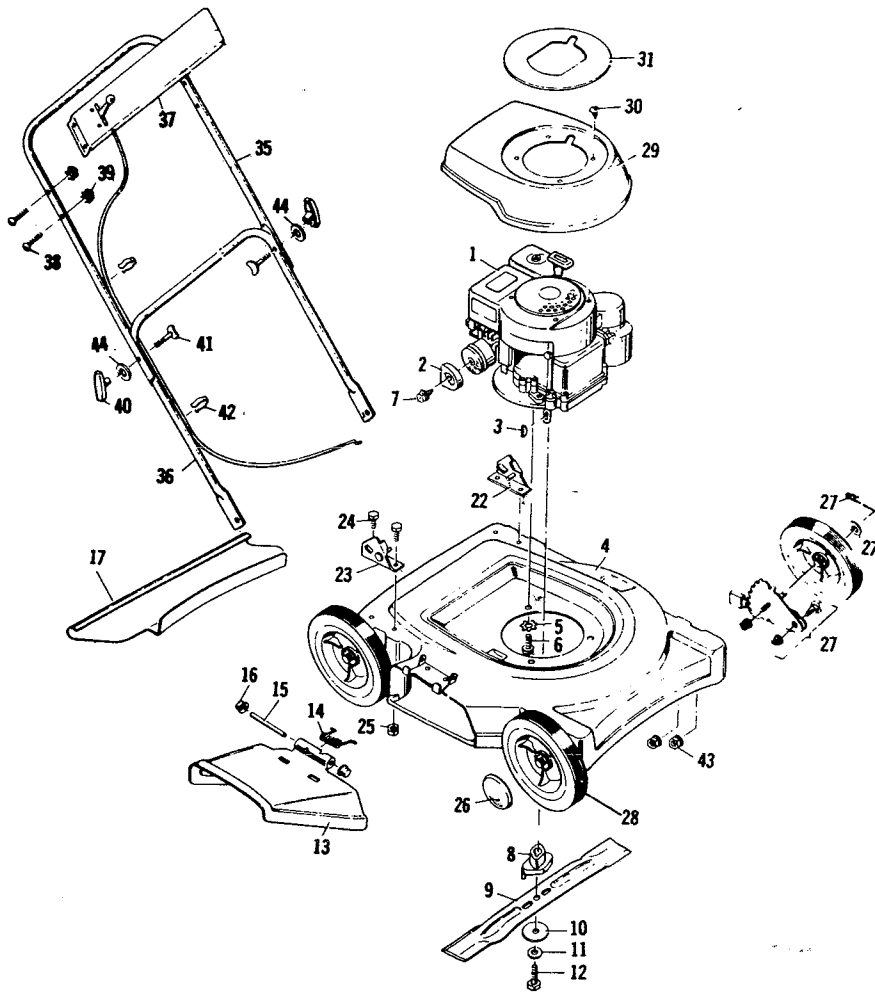

Model 6-2213 22" Super Deluxe Rotary Mower

Key No.	Model 6-2213 Part No.	Description	Key No.	Model 6-2213 Part No.	Description
1	----	Engine	23	20198Z	R.H. Bracket & Weld Pin Assy.
2	20459	Exhaust Deflector	24	1X38	Hex Bolt
3	20062	Woodruff Key	25	15X82	Hex Nut
4	22317	Housing	26	20090	Hub Cap
5	19X8	Shakeproof Washer	27	400148	Wheel Adjustor*
6	20103	Engine Bolt	28	20104	Wheel & Tire
7	20460	Exhaust Deflector Screw	29	22339	Engine Shroud
8	20050	Blade Adapter	30	26X159	Screw
9	20046	Blade	31	22335	Shroud Insert
10	20094Z	Washer	35	20436C	Upper Handle Assy.
11	18X31	Cup Washer	36	20438C	Lower Handle Assy.
12	1X68	Blade Adapter Bolt	37	400167	Control & Cable
13	22352	Chute Deflector	38	3X97	Bolt
14	22052	Torsion Spring	39	15X66	Keys Nuts
15	22326Z	Pivot Pin	40	20266	Handle Knob
16	28X42	Push-On-Cap	41	20129	Contour Bolt
17	22359	Rear Guard	42	22550	Cable Clips
22	20199Z	L.H. Bracket & Weld Pin Assy.	43	15X68	Nut
			44	17X46Z	Washer
				22466	Parts Bag

*Note: See page 10 for parts list for 400148 wheel adjuster assembly.

**Wheel Adjuster Assembly
Model 400148**

Key No.	Model 400148 Part No.	Description
1	17X102	Washer
* 2	-----	Wheel & Tire
3	20101	Hair Pin Cotter
4	22193	Shoulder Bolt
5	22208Z	Arm & Axle Assembly
6	22196	Lever Spring Knob
7	20113Z	Index Plate Assembly
8	15X68	Flange Locknut
9	22192	Spring Washer

* Not Included In Assembly.