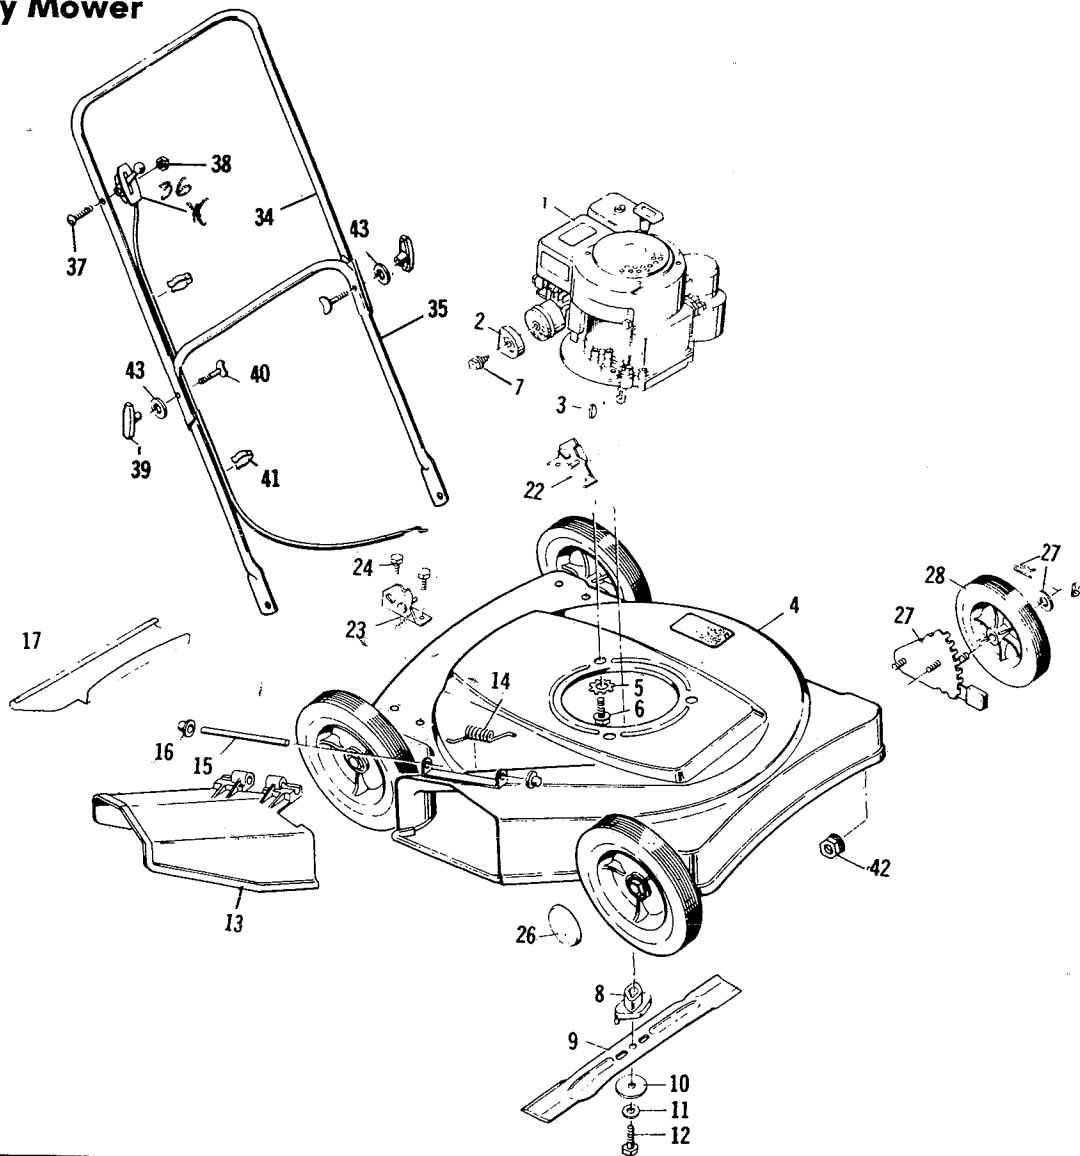

**Model 6-2202 22" Deluxe Rotary Mower**

Key No.	Model 6-2202 Part No.	Description	Key No.	Model 6-2202 Part No.	Description
1	-----	Engine*	22	20199Z	L.H. Bracket & Weld Pin Assy.
2	20459	Exhaust Deflector	23	20198Z	R.H. Bracket & Weld Pin Assy.
3	20062	Woodruff Key	24	1X38	Hex Bolt
4	22071	Housing	25	15X82	Hex Nut
5	19X8	Shakeproof Washer	26	20107	Hub Cap
6	20103	Engine Bolt	27	400148	Wheel Adjustor*
7	20460	Exhaust Deflector Screw	28	20104	Wheel & Tire
8	20050	Blade Adapter	34	20437C	Upper Handle Assy.
9	20046	Blade	35	20438C	Lower Handle Assy.
10	20094Z	Washer	36	22058	Control & Cable
11	18X31	Cup Washer	37	3X99	Bolt
12	1X68	Blade Adapter Bolt	38	15X66	Keps Nut
13	20454	Chute Deflector	39	20266	Handle Knob
14	22052	Torsion Spring	40	20129	Contour Bolt
15	22050Z	Pivot Pin	41	22550	Cable Clips
16	28X42	Push-On-Cap	42	15X68	Stover Locknut
17	20452	Rear Guard	43	17X46Z	Washer
				22460	Parts Bag

\*Note: See page 10 for parts list for 400148 wheel adjuster assembly.

## Wheel Adjuster Assembly Model 400148

Key No.	Model 400148 Part No.	Description
1	17X102	Washer
* 2	-----	Wheel & Tire
3	20101	Hair Pin Cotter
4	22193	Shoulder Bolt
5	22208Z	Arm & Axle Assembly
6	22196	Lever Spring Knob
7	20113Z	Index Plate Assembly
8	15X68	Flange Locknut
9	22192	Spring Washer