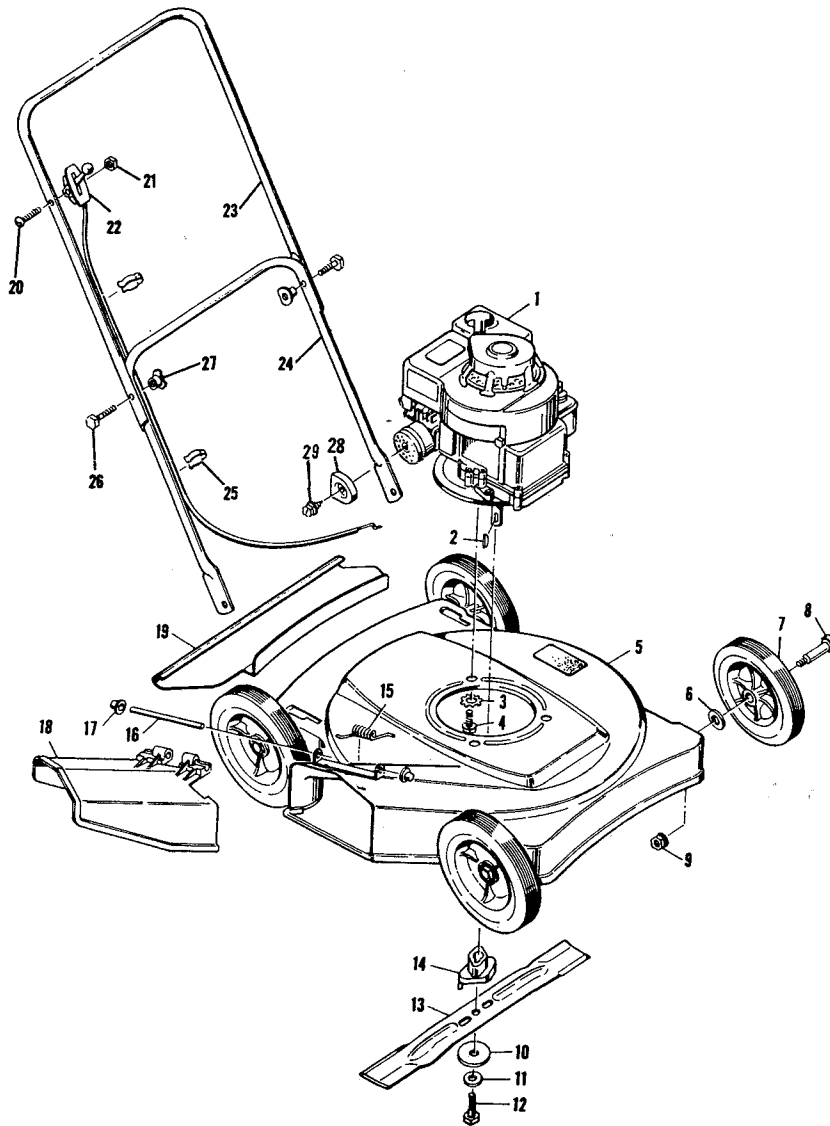

**Model 6-2201 22" Equipped  
Rotary Mower**

Key No.	Model 6-2201 Part No.	Description	Key No.	Model 6-2201 Part No.	Description
1	-----	Engine	16	22050Z	Pivot Pin
2	20062	Woodruff Key	17	28X42	Push-On-Cap
3	19X8	Shakeproof Washer	18	20454	Chute Deflector
4	20103	Engine Bolt	19	20452	Rear Guard Panel
5	22076	Housing Ass'y.	20	3X99	Bolt
6	10851Z	Washer	21	15X66	Keps Nut
7	20270	Wheel & Tire	22	22058	Control Assy.
8	20086	Axle Bolt	23	20437C	Upper Handle Assy.
9	15X68	Flange Locknut	24	20438C	Lower Handle Assy.
10	20094Z	Washer	25	22550	Cable Clip
11	18X31	Cup Washer	26	20412	Bolt
12	1X68	Blade Adapter Bolt	27	20410	T-Nut
13	20046	Blade	28	20459	Exhaust Deflector
14	20050	Blade Adapter	29	20460	Exhaust Deflector Screw
15	22052	Torsion Spring		22062	Parts Bag