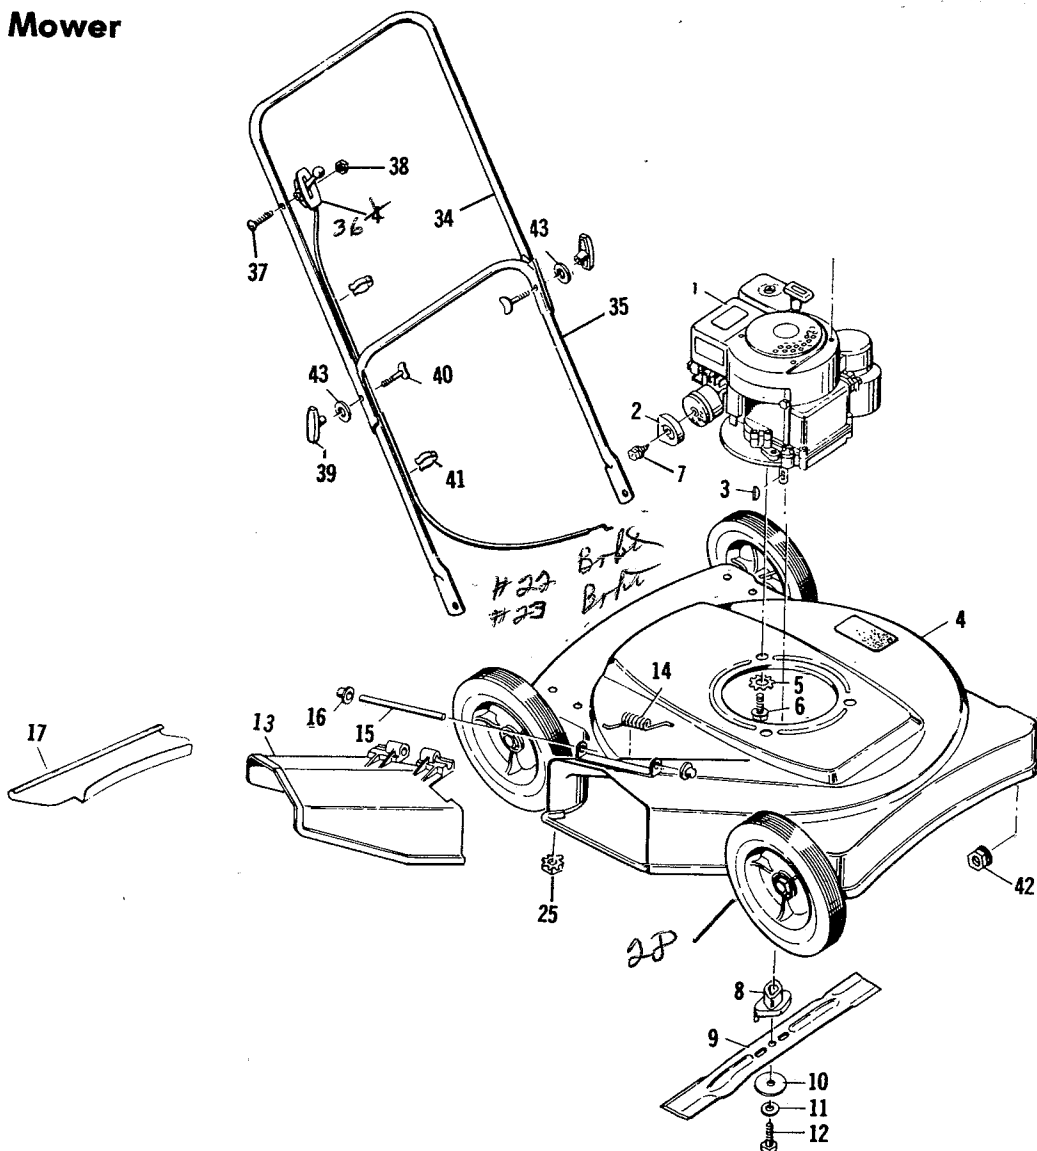

**Model 6-2002 20" Deluxe
Rotary Mower**

Key No.	Model 6-2002 Part No.	Description	Key No.	Model 6-2002 Part No.	Description
1	-----	Engine	22	20199Z	L.H. Bracket & Weld Pin Assy.
2	20459	Exhaust Deflector	23	20198Z	R.H. Bracket & Weld Pin Assy.
3	20062	Woodruff Key	24	1X38	Hex Bolt
4	22075	Housing	25	15X82	Hex Nut
5	19X8	Shakeproof Washer	27	400148	Wheel Adjustor*
6	20103	Engine Bolt	28	20106	Wheel & Tire
7	20460	Exhaust Deflector Screw	34	20437C	Upper Handle Assy.
8	20050	Blade Adapter	35	20438C	Lower Handle Assy.
9	20045	Blade	36	22058	Control & Cable
10	20094Z	Washer	37	3X99	Bolt
11	18x31	Cup Washer	38	15X66	Keps Nuts
12	1X68	Blade Adapter Bolt	39	20266	Handle Knob
13	20454	Chute Deflector	40	20129	Contour Bolt
14	22052	Torsion Spring	41	22050	Cable Clips
15	22050Z	Pivot Pin	42	15X68	Stover Locknut
16	28X42	Push-On-Cap	43	17X46Z	Washer
17	20451	Rear Guard		22460	Parts Bag

*Note: See page 10 for parts list for 400148 wheel adjuster assembly.